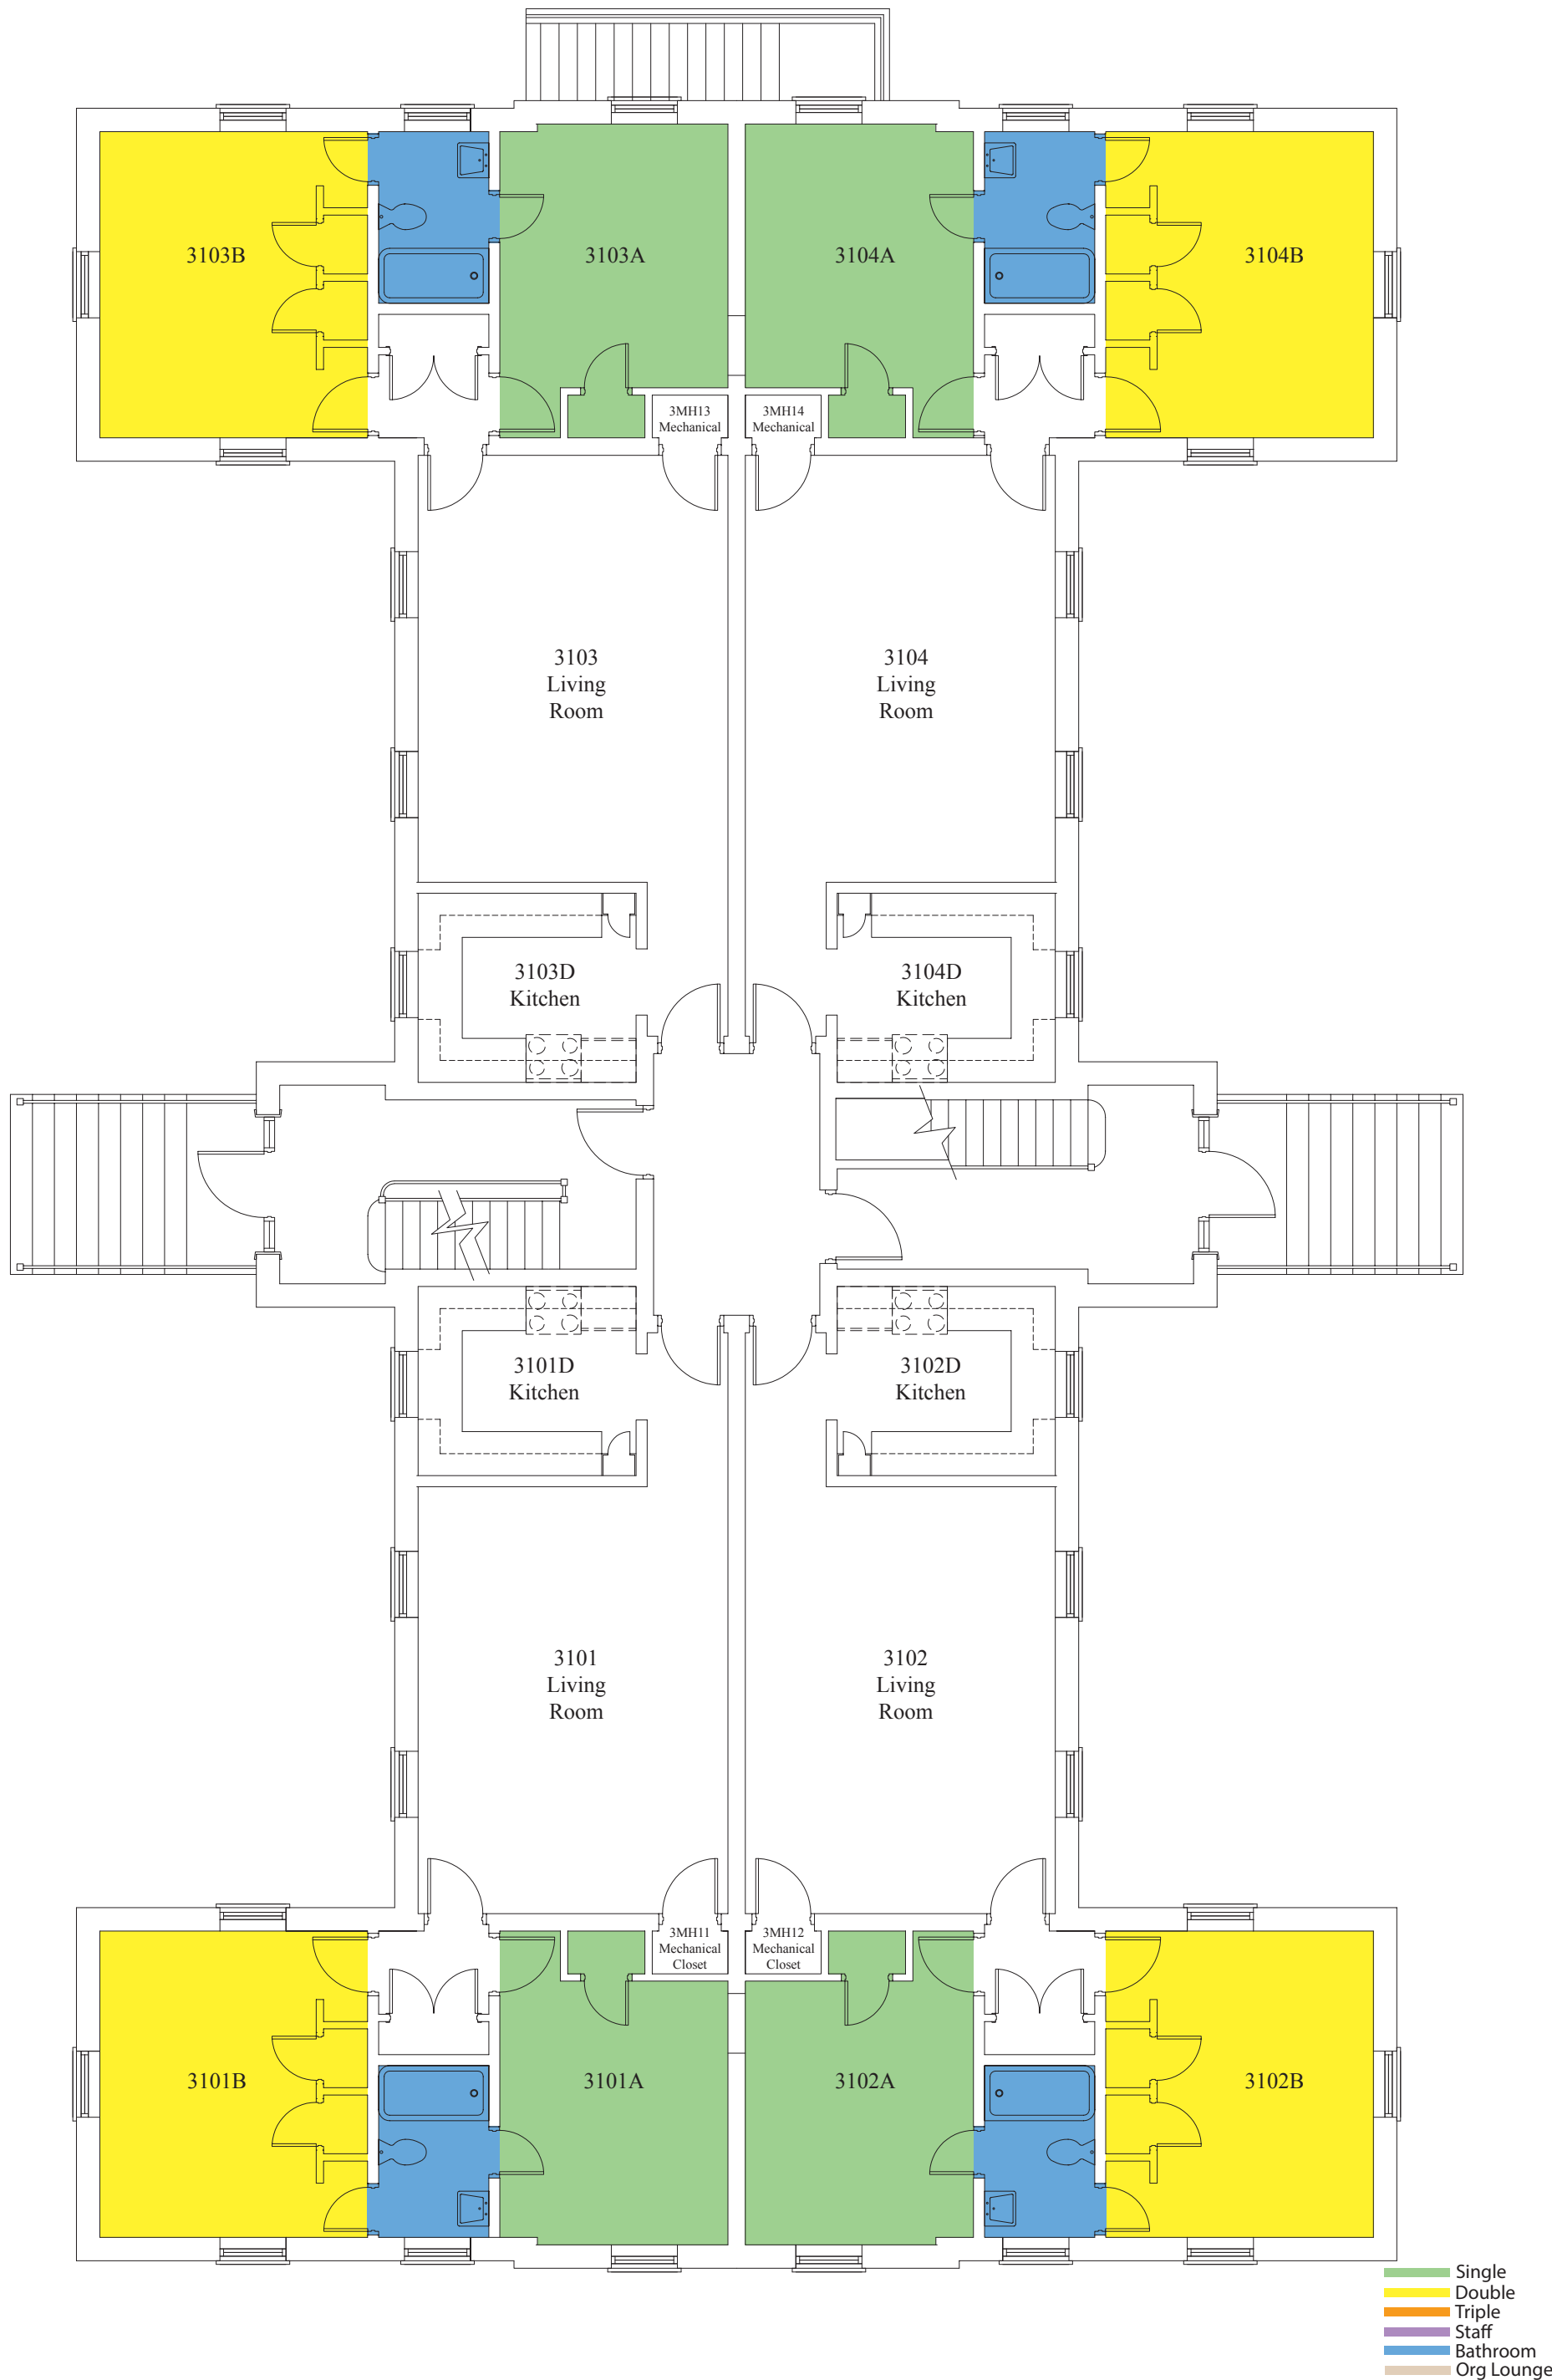

North Campus Apartment
Building 2 Ground Floor Plan

WAKE FOREST
UNIVERSITY

- Single
- Double
- Triple
- Staff
- Bathroom
- Org Lounge

North Campus Apartment
Building 2 First Floor Plan

WAKE FOREST
UNIVERSITY

- Single
- Double
- Triple
- Staff
- Bathroom
- Org Lounge

North Campus Apartment
Building 2 Second Floor Plan

North Campus Apartment
Building 3 Ground Floor Plan

WAKE FOREST
UNIVERSITY

North Campus Apartment
Building 3 First Floor Plan

WAKE FOREST
UNIVERSITY

North Campus Apartment
Building 3 Second Floor Plan

North Campus Apartment
Building 4 Ground Floor Plan

WAKE FOREST
UNIVERSITY

North Campus Apartment
Building 4 First Floor Plan

- Single
- Double
- Triple
- Staff
- Bathroom
- Org Lounge

North Campus Apartment
Building 4 Second Floor Plan

WAKE FOREST
UNIVERSITY

- Single
- Double
- Triple
- Staff
- Bathroom
- Org Lounge

North Campus Apartment
Building 5 Ground Floor Plan

North Campus Apartment
Building 5 First Floor Plan