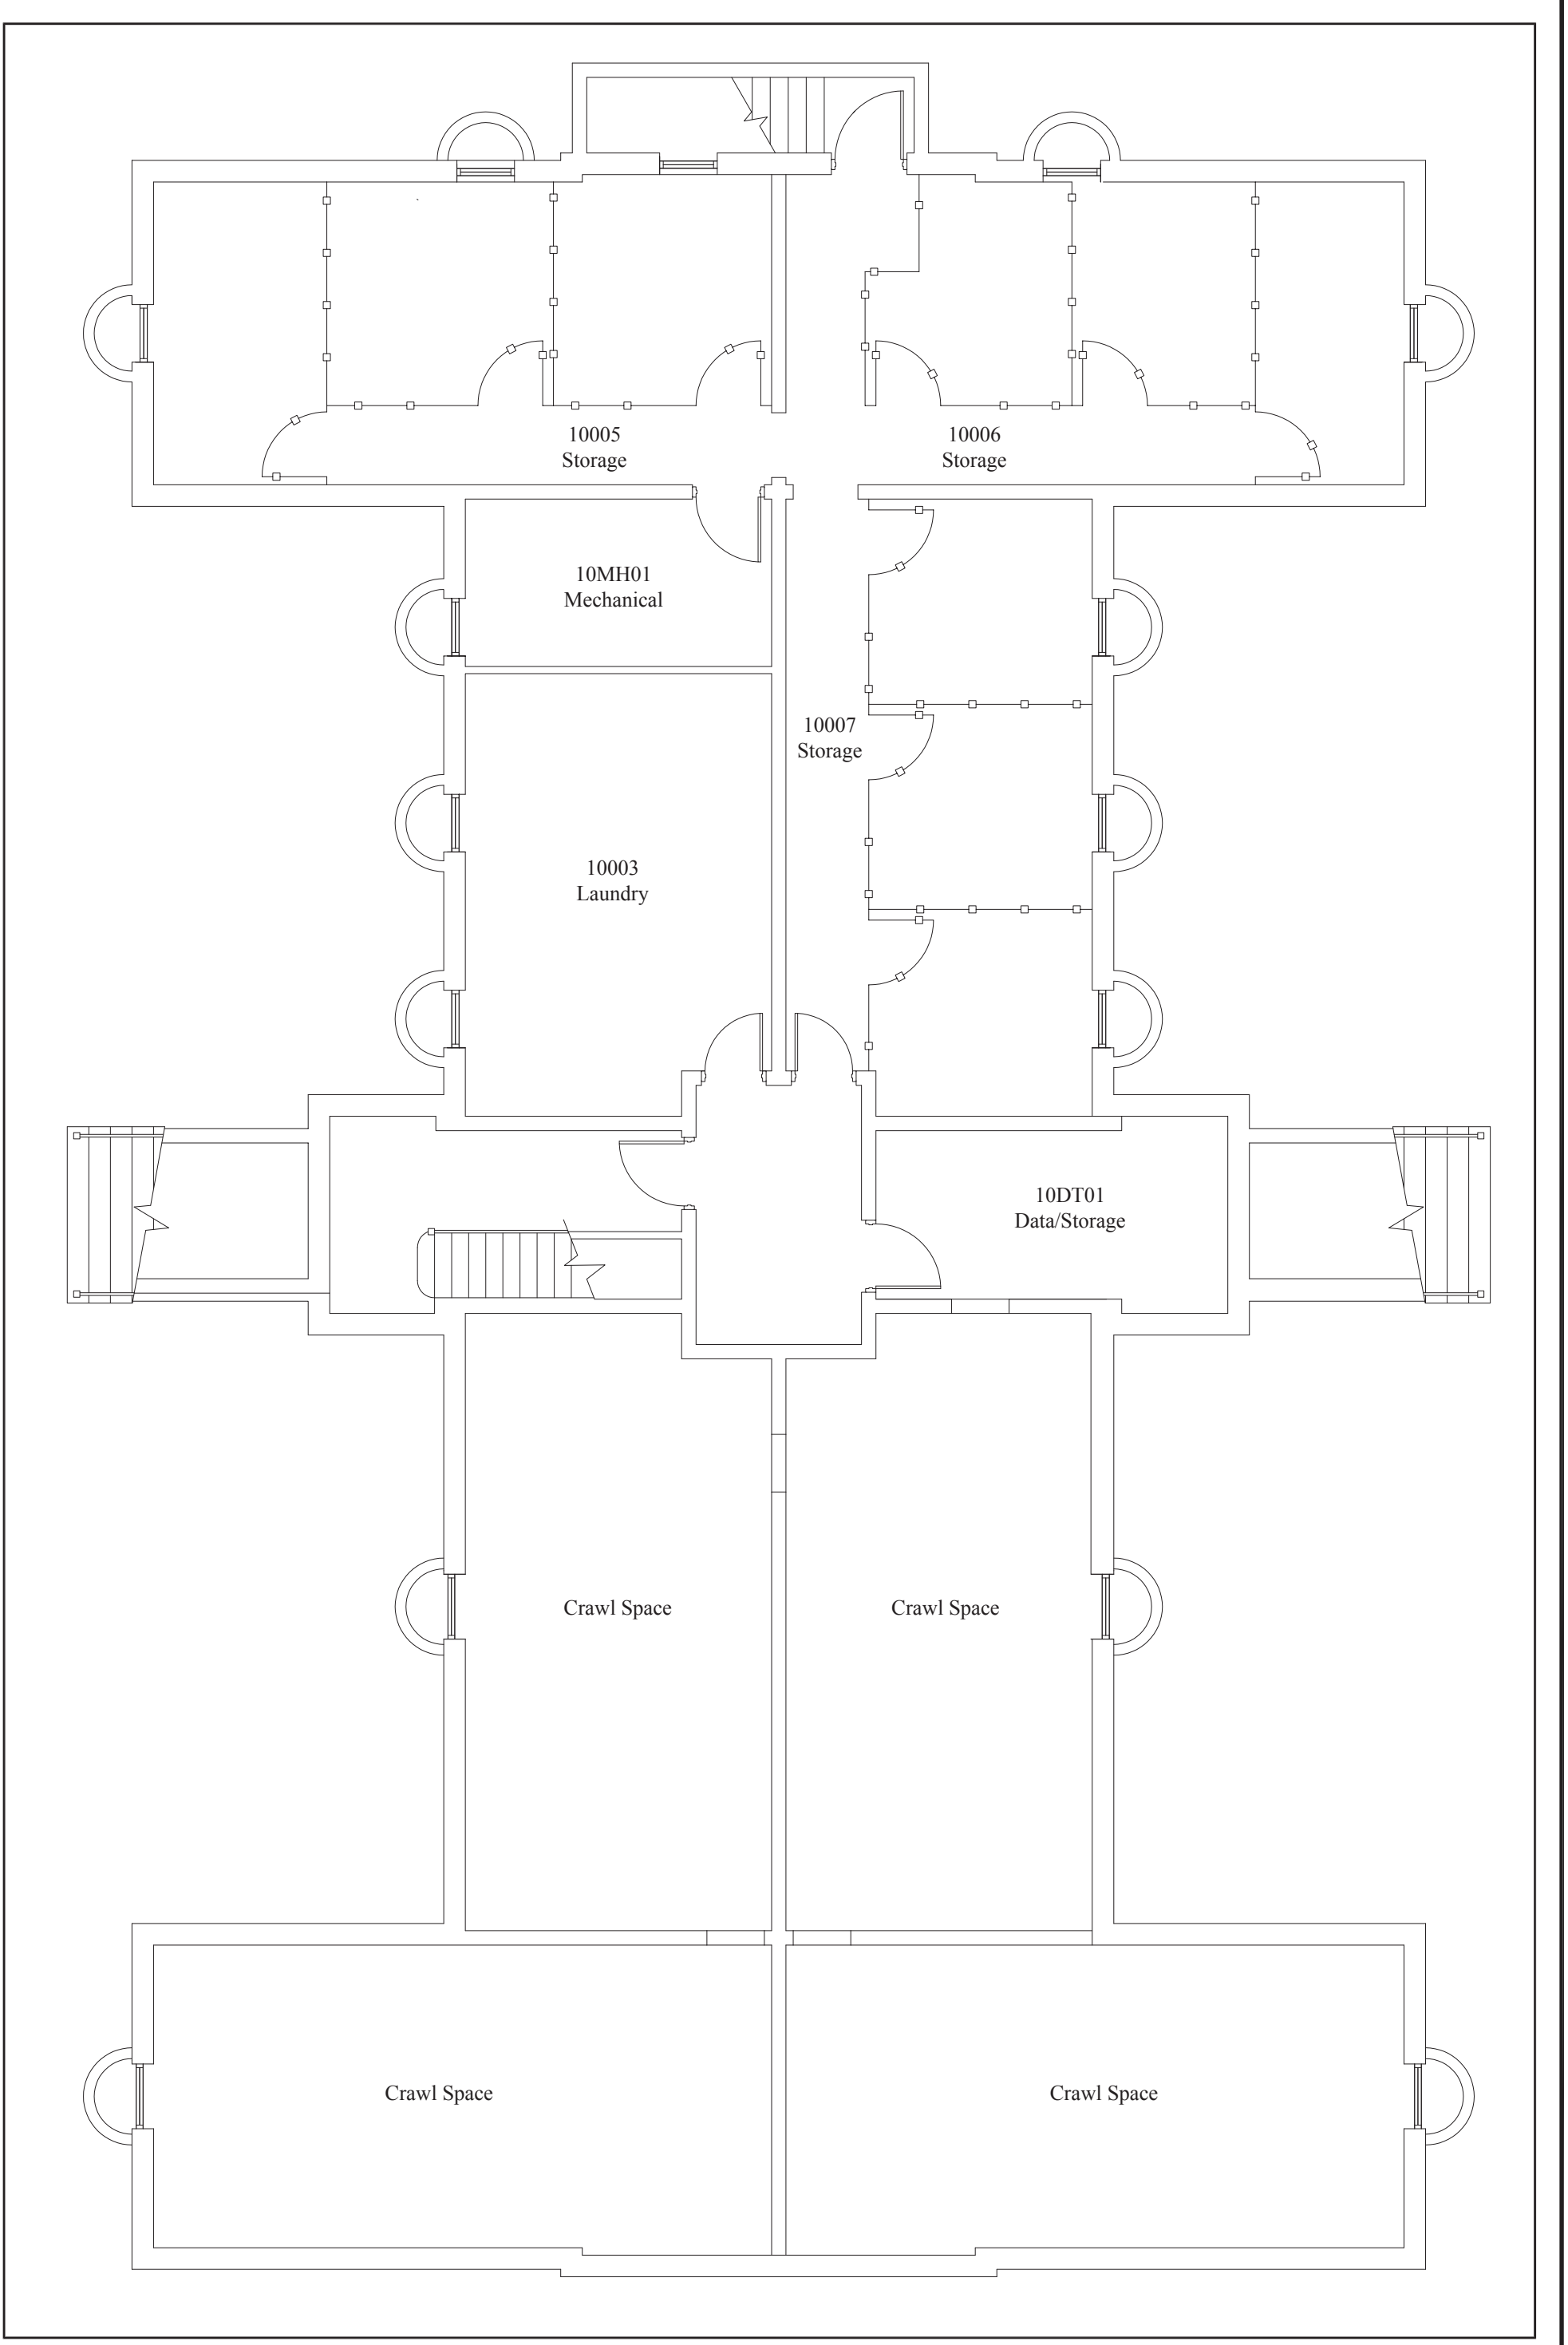

North Campus Apartment
Building 9 Second Floor Plan