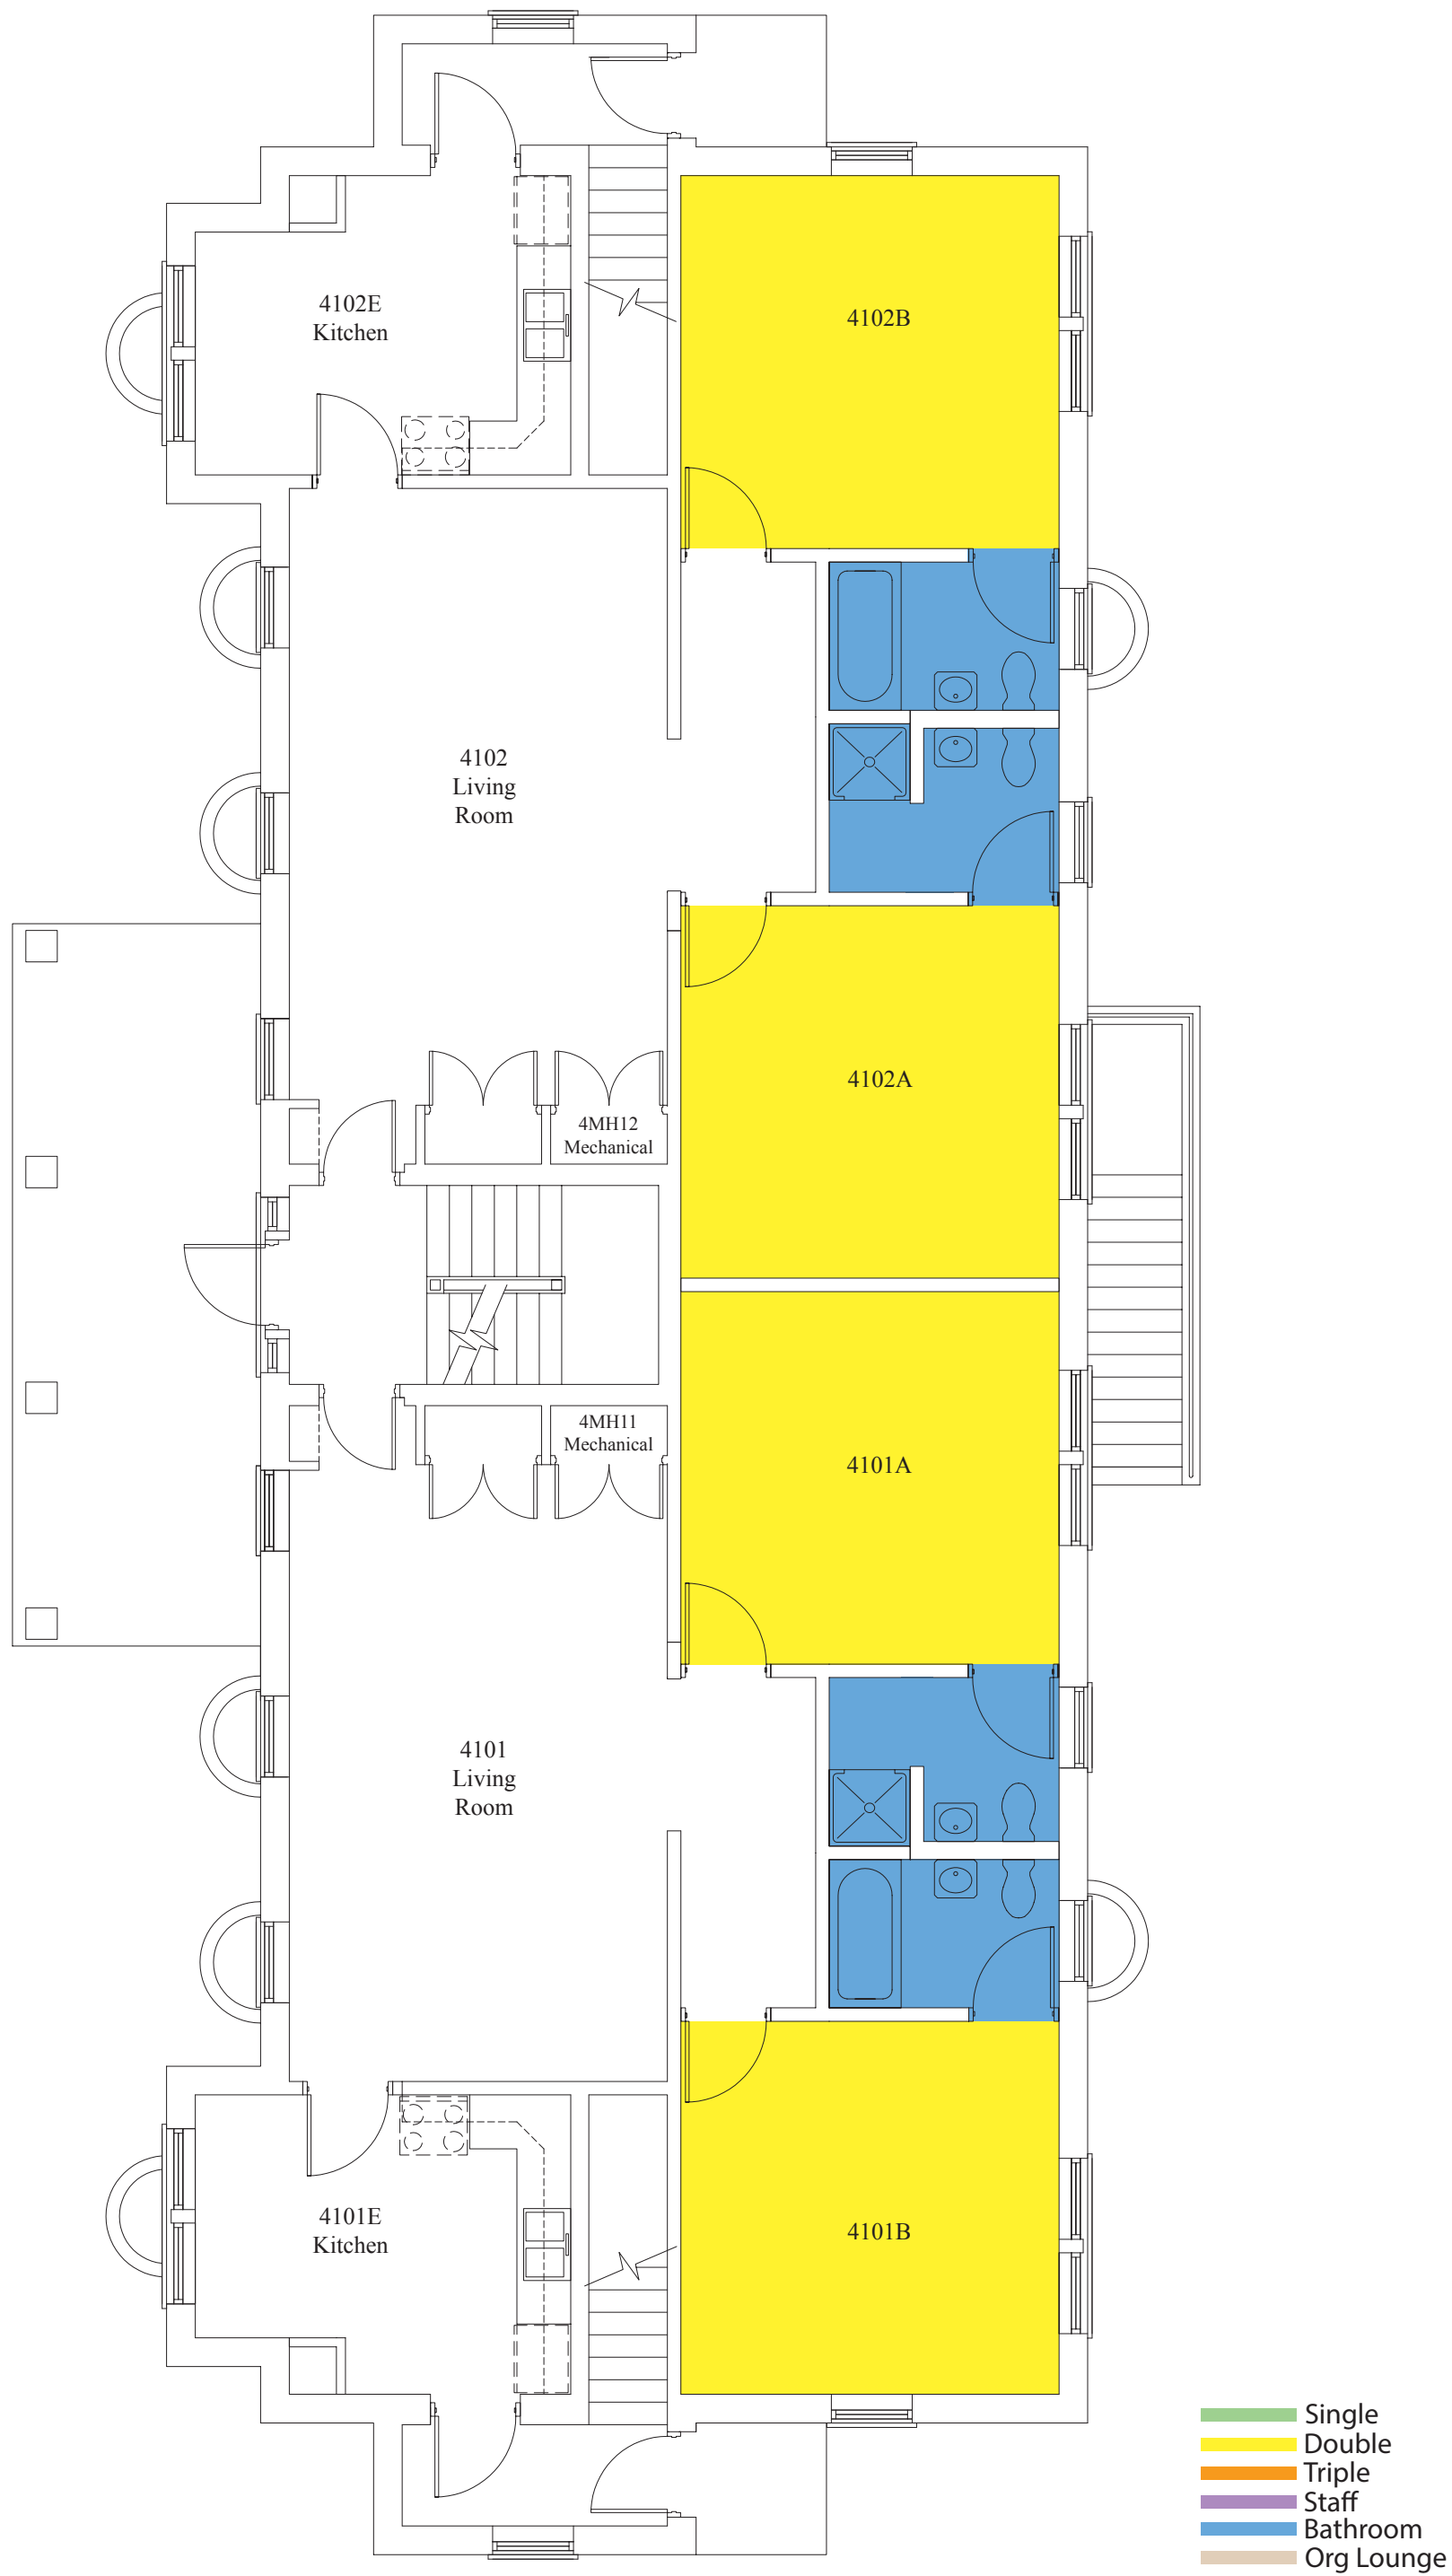

North Campus Apartment
Building 2 Ground Floor Plan

WAKE FOREST
UNIVERSITY

- Single
- Double
- Triple
- Staff
- Bathroom
- Org Lounge

North Campus Apartment
Building 2 First Floor Plan

WAKE FOREST
UNIVERSITY

- Single
- Double
- Triple
- Staff
- Bathroom
- Org Lounge

North Campus Apartment
Building 2 Second Floor Plan

North Campus Apartment
Building 3 Ground Floor Plan

WAKE FOREST
UNIVERSITY

North Campus Apartment
Building 3 First Floor Plan

WAKE FOREST
UNIVERSITY

North Campus Apartment
Building 3 Second Floor Plan

North Campus Apartment
Building 4 Ground Floor Plan

WAKE FOREST
UNIVERSITY

North Campus Apartment
Building 4 First Floor Plan

- Single
- Double
- Triple
- Staff
- Bathroom
- Org Lounge

North Campus Apartment
Building 4 Second Floor Plan

WAKE FOREST
UNIVERSITY

- Single
- Double
- Triple
- Staff
- Bathroom
- Org Lounge

North Campus Apartment
Building 5 Ground Floor Plan

North Campus Apartment
Building 5 First Floor Plan