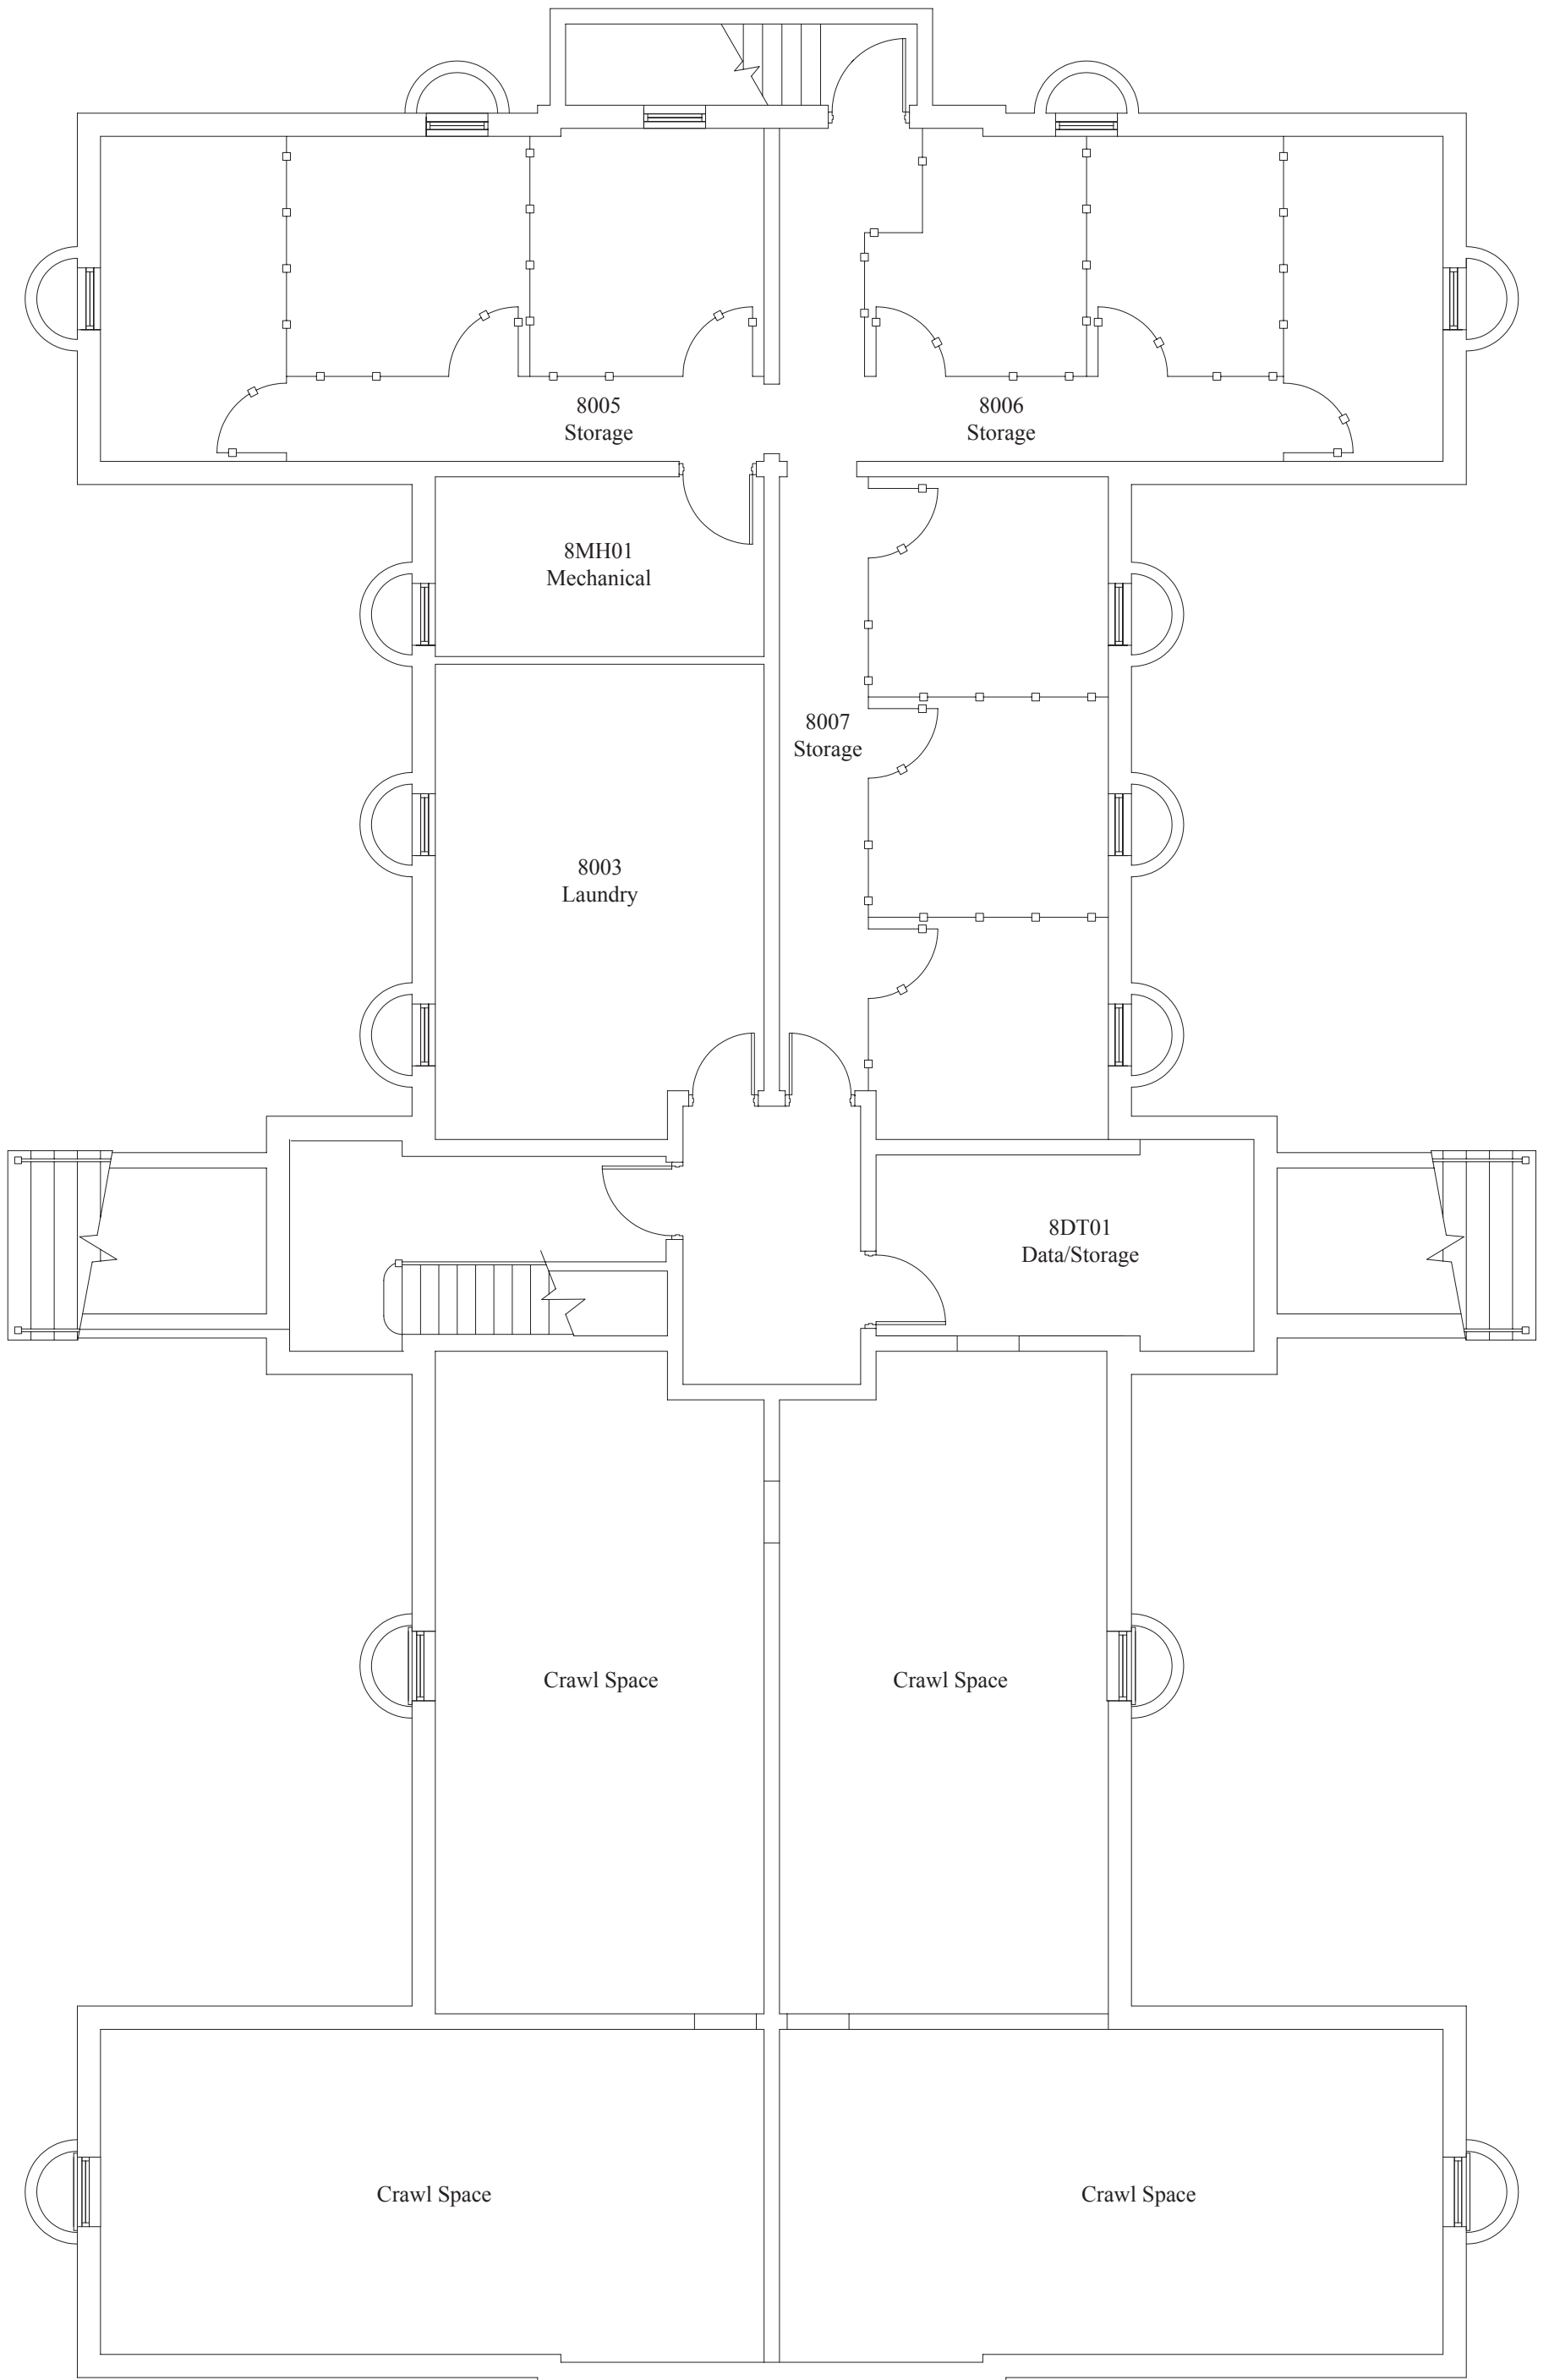

- Single
- Double
- Triple
- Staff
- Bathroom
- Org Lounge

North Campus Apartment
Building 2 Second Floor Plan

North Campus Apartment
Building 3 Ground Floor Plan

WAKE FOREST
UNIVERSITY

North Campus Apartment
Building 3 First Floor Plan

North Campus Apartment
Building 4 Second Floor Plan

WAKE FOREST
UNIVERSITY

- Single
- Double
- Triple
- Staff
- Bathroom
- Org Lounge

North Campus Apartment
Building 5 Ground Floor Plan

North Campus Apartment
Building 5 First Floor Plan

- Single
- Double
- Triple
- Staff
- Bathroom
- Org Lounge

North Campus Apartment
Building 6 First Floor Plan

North Campus Apartment
Building 6 Second Floor Plan

WAKE FOREST
UNIVERSITY

North Campus Apartment
Building 7 Ground Floor Plan

WAKE FOREST
UNIVERSITY

- Single
- Double
- Triple
- Staff
- Bathroom
- Org Lounge

North Campus Apartment
Building 7 First Floor Plan

North Campus Apartment
Building 7 Second Floor Plan

WAKE FOREST
UNIVERSITY