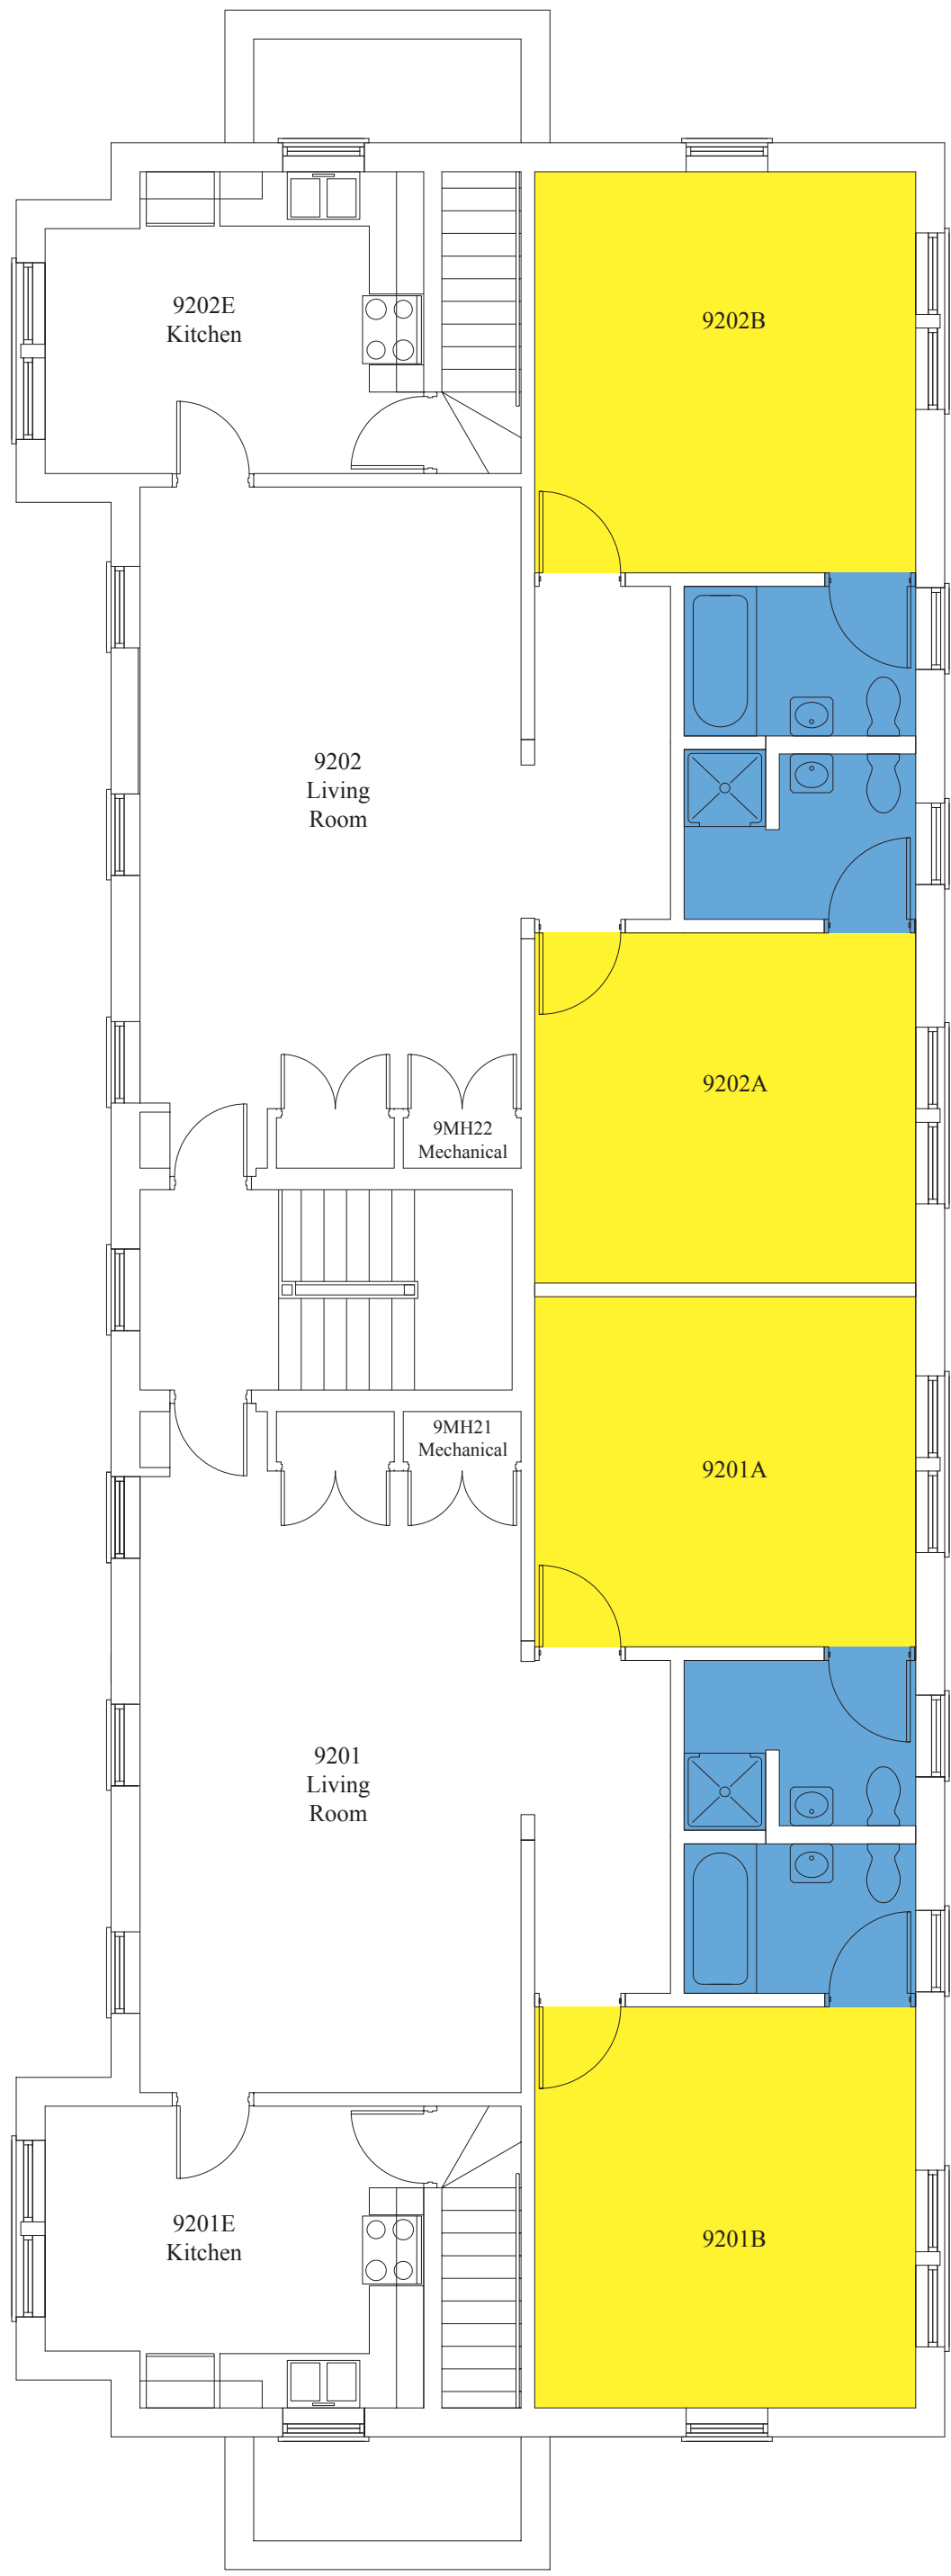

North Campus Apartment
Building 2 Ground Floor Plan

WAKE FOREST
UNIVERSITY

- Single
- Double
- Triple
- Staff
- Bathroom
- Org Lounge

North Campus Apartment
Building 2 First Floor Plan

WAKE FOREST
UNIVERSITY

North Campus Apartment
Building 8 Ground Floor Plan

WAKE FOREST
UNIVERSITY

- Single
- Double
- Triple
- Staff
- Bathroom
- Org Lounge

North Campus Apartment
Building 8 First Floor Plan

North Campus Apartment
Building 8 Second Floor Plan

WAKE FOREST
UNIVERSITY

North Campus Apartment
Building 9 Ground Floor Plan

WAKE FOREST
UNIVERSITY

North Campus Apartment
Building 9 First Floor Plan

- Single
- Double
- Triple
- Staff
- Bathroom
- Org Lounge

North Campus Apartment
Building 9 Second Floor Plan

North Campus Apartment
 Building 10 Ground Floor Plan

- Single
- Double
- Triple
- Staff
- Bathroom
- Org Lounge

North Campus Apartment
Building 10 First Floor Plan