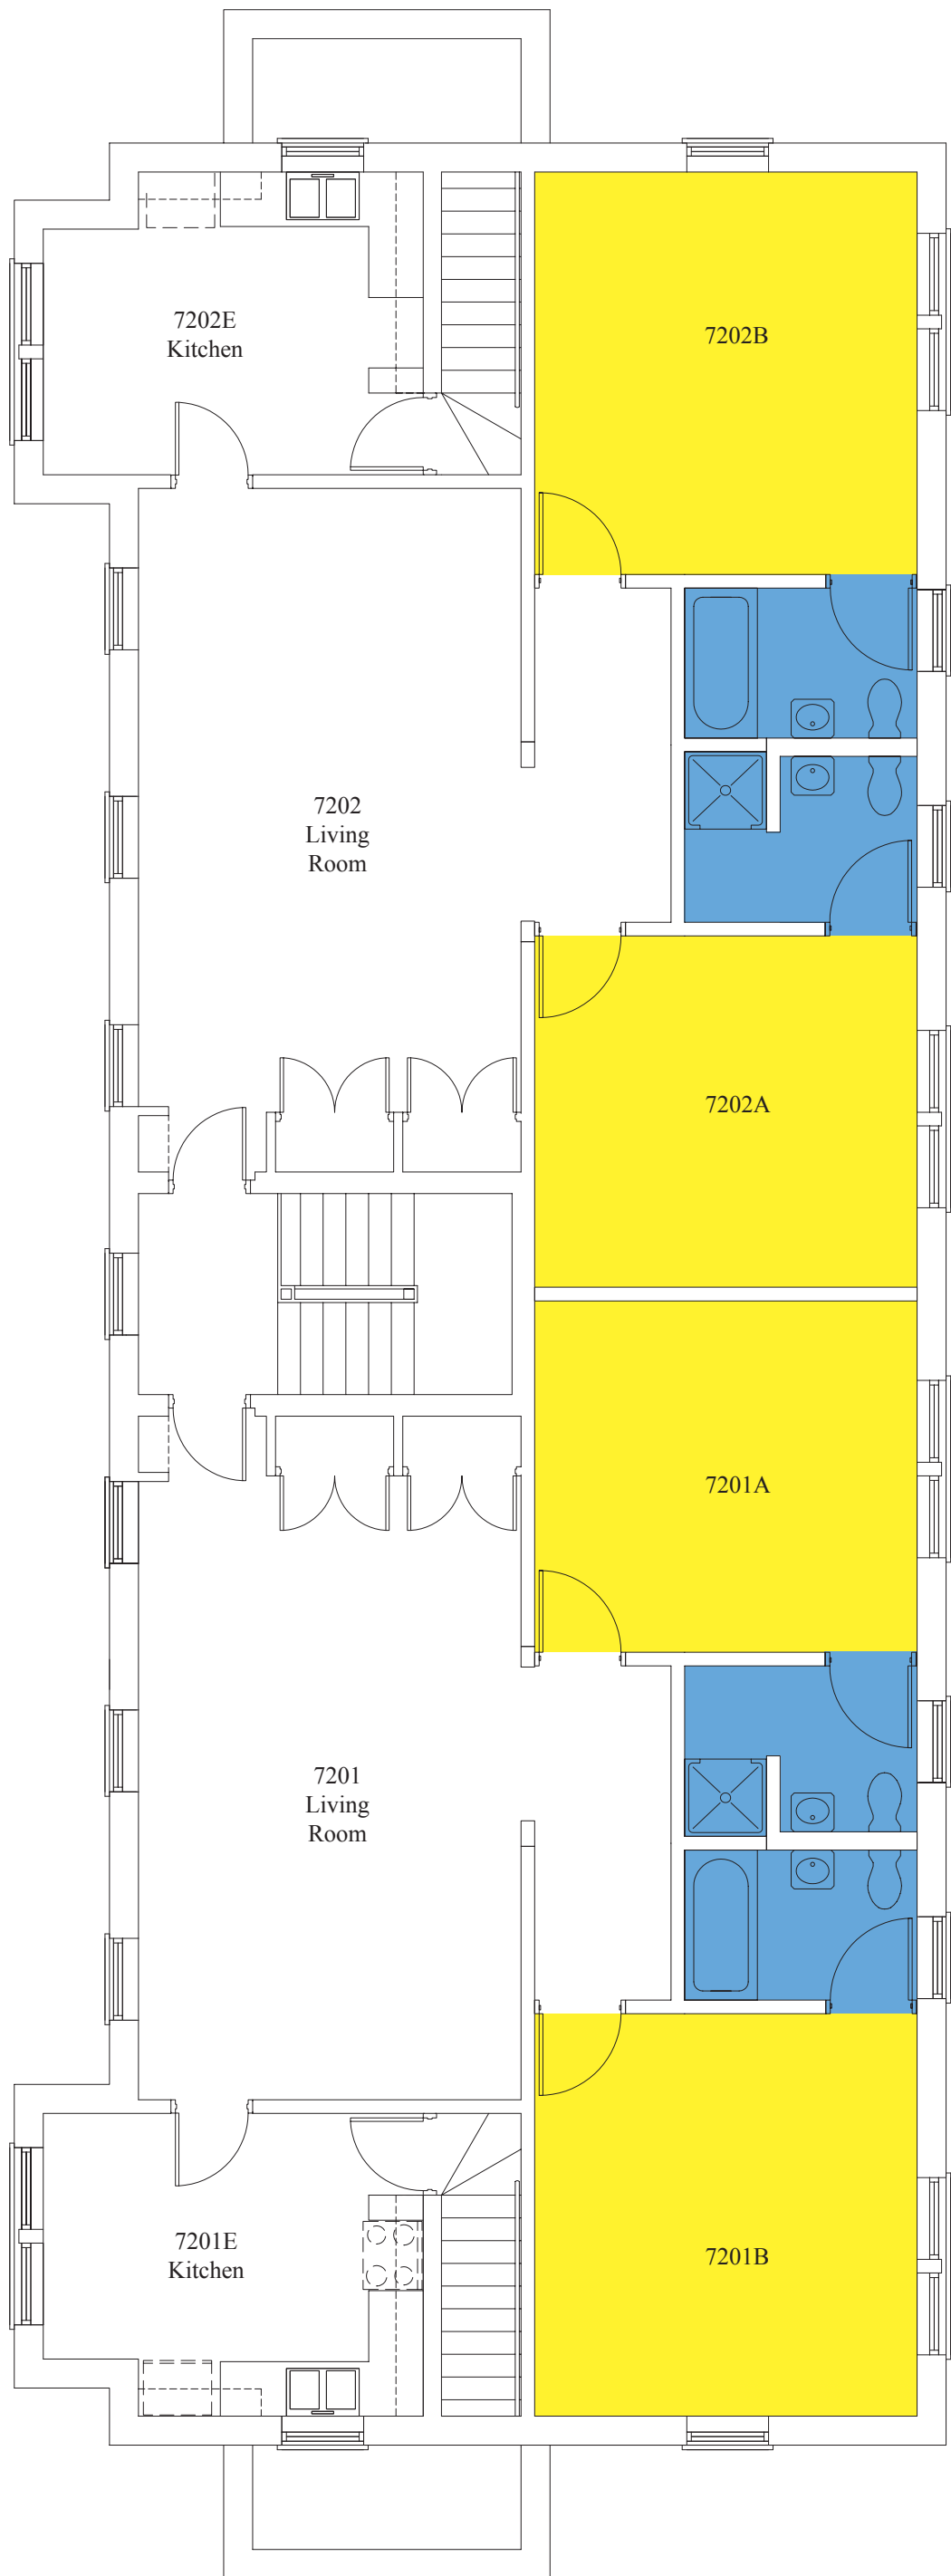

North Campus Apartment
Building 7 Second Floor Plan

WAKE FOREST
UNIVERSITY