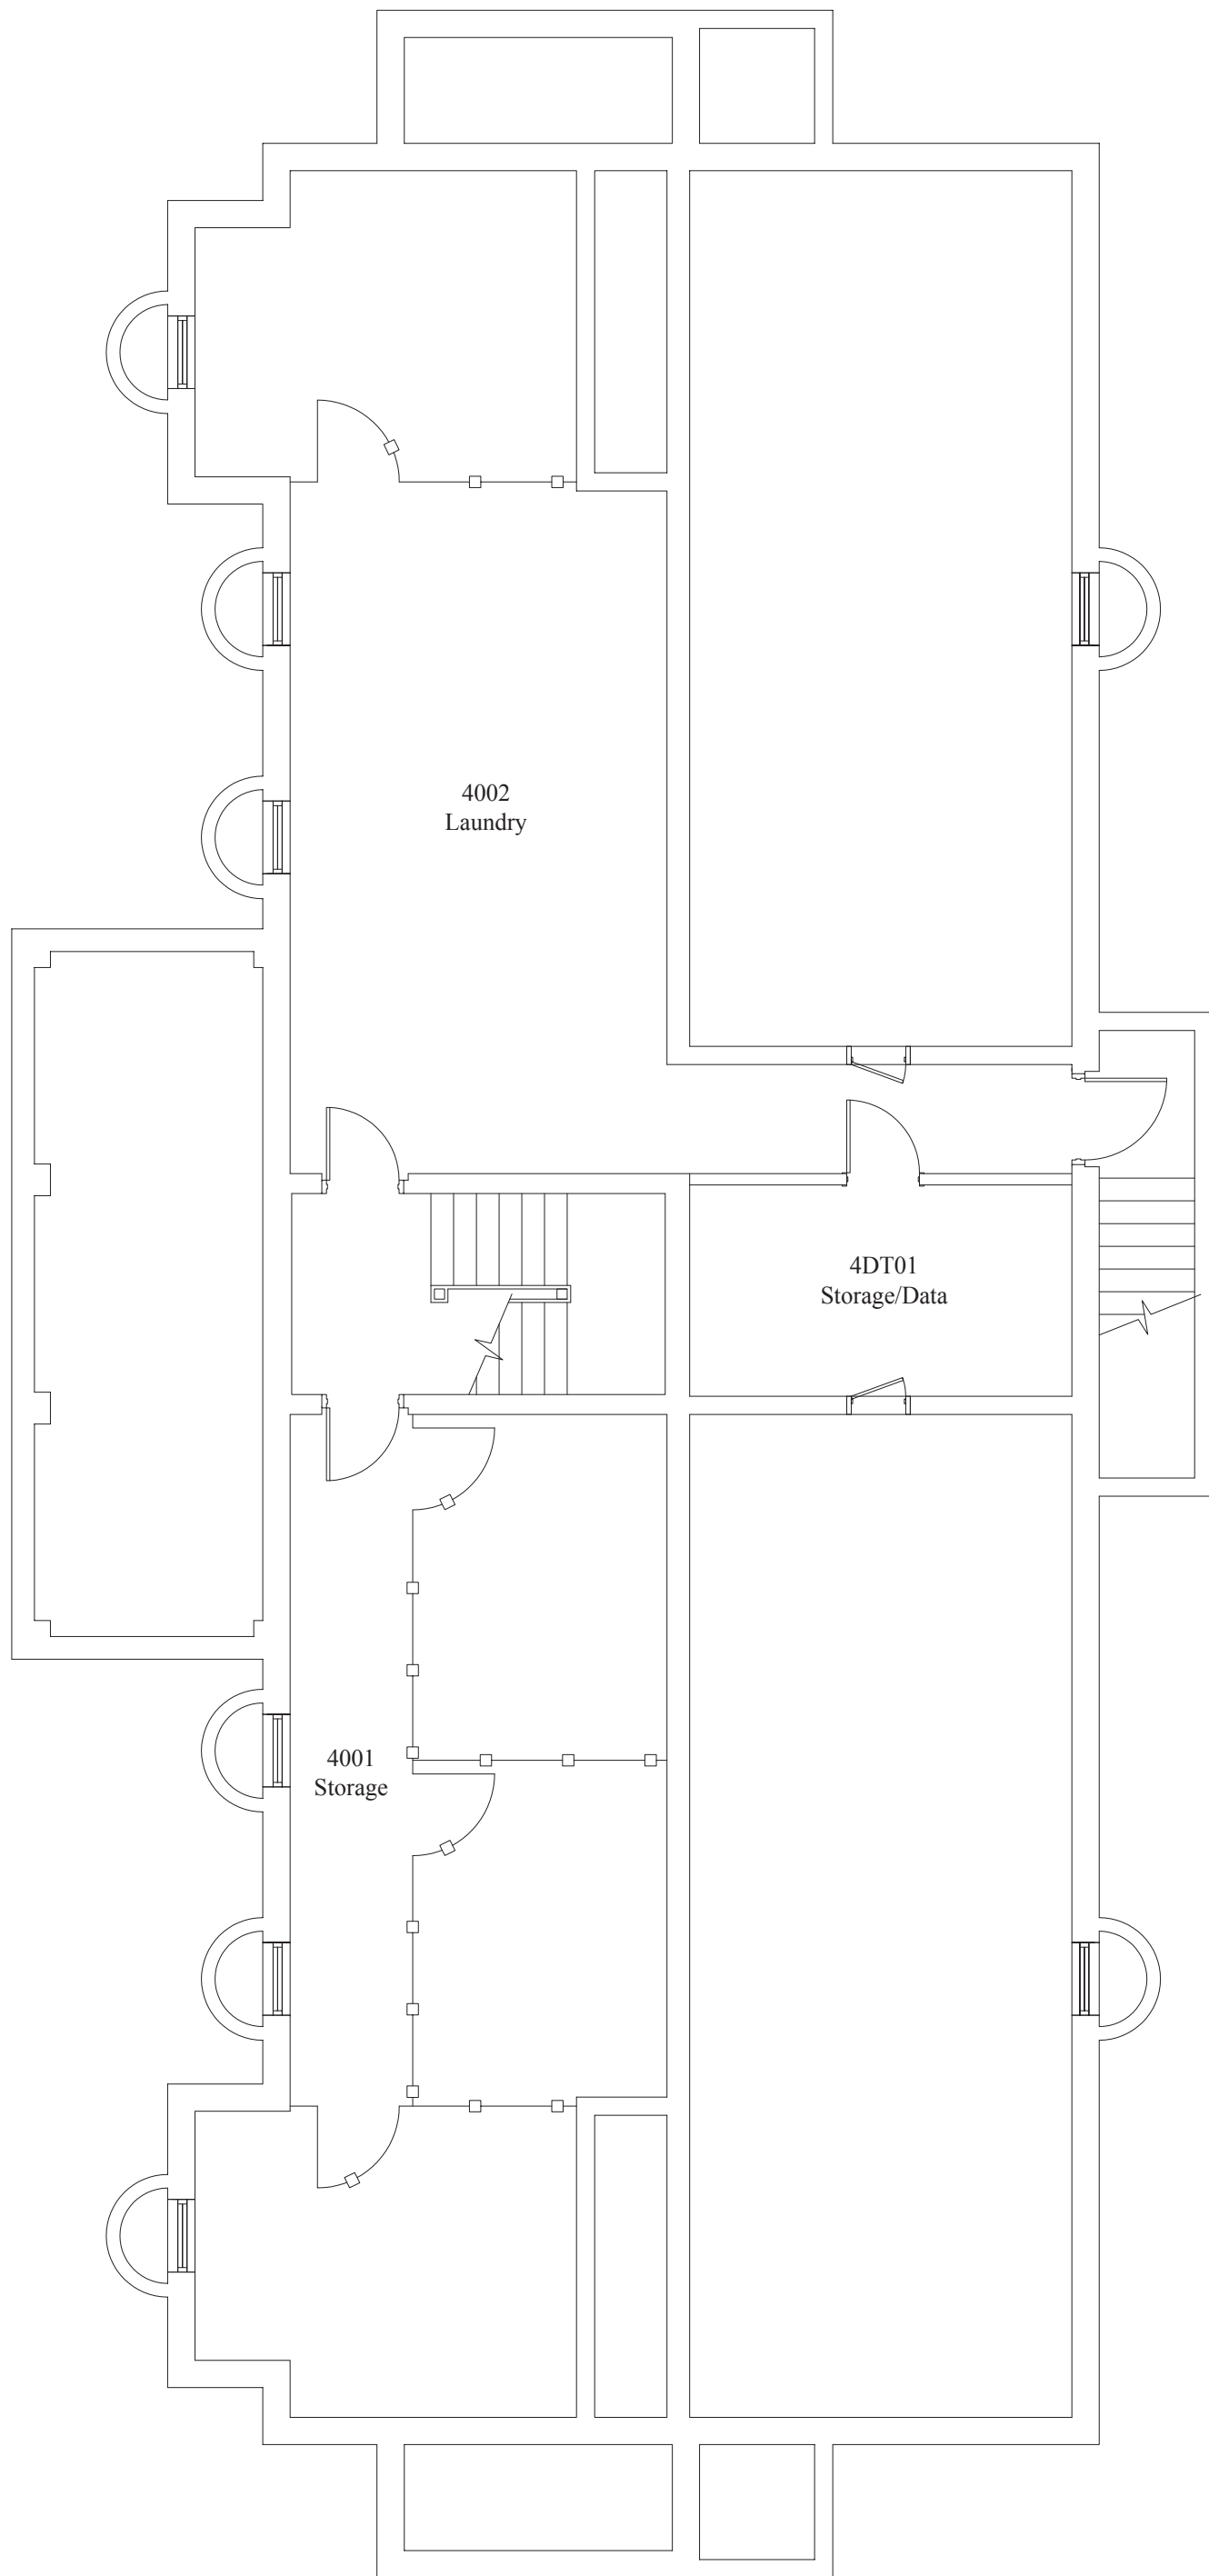

North Campus Apartment
Building 2 Ground Floor Plan

WAKE FOREST
UNIVERSITY

- Single
- Double
- Triple
- Staff
- Bathroom
- Org Lounge

North Campus Apartment
Building 2 First Floor Plan

WAKE FOREST
UNIVERSITY

- Single
- Double
- Triple
- Staff
- Bathroom
- Org Lounge

North Campus Apartment
Building 2 Second Floor Plan

North Campus Apartment
Building 3 Ground Floor Plan

WAKE FOREST
UNIVERSITY

North Campus Apartment
Building 3 First Floor Plan

WAKE FOREST
UNIVERSITY

North Campus Apartment
Building 3 Second Floor Plan

North Campus Apartment
Building 4 Ground Floor Plan

WAKE FOREST
UNIVERSITY

North Campus Apartment
Building 4 First Floor Plan

- Single
- Double
- Triple
- Staff
- Bathroom
- Org Lounge

North Campus Apartment
Building 4 Second Floor Plan

WAKE FOREST
UNIVERSITY

- Single
- Double
- Triple
- Staff
- Bathroom
- Org Lounge

North Campus Apartment
Building 5 Ground Floor Plan

North Campus Apartment
Building 5 First Floor Plan