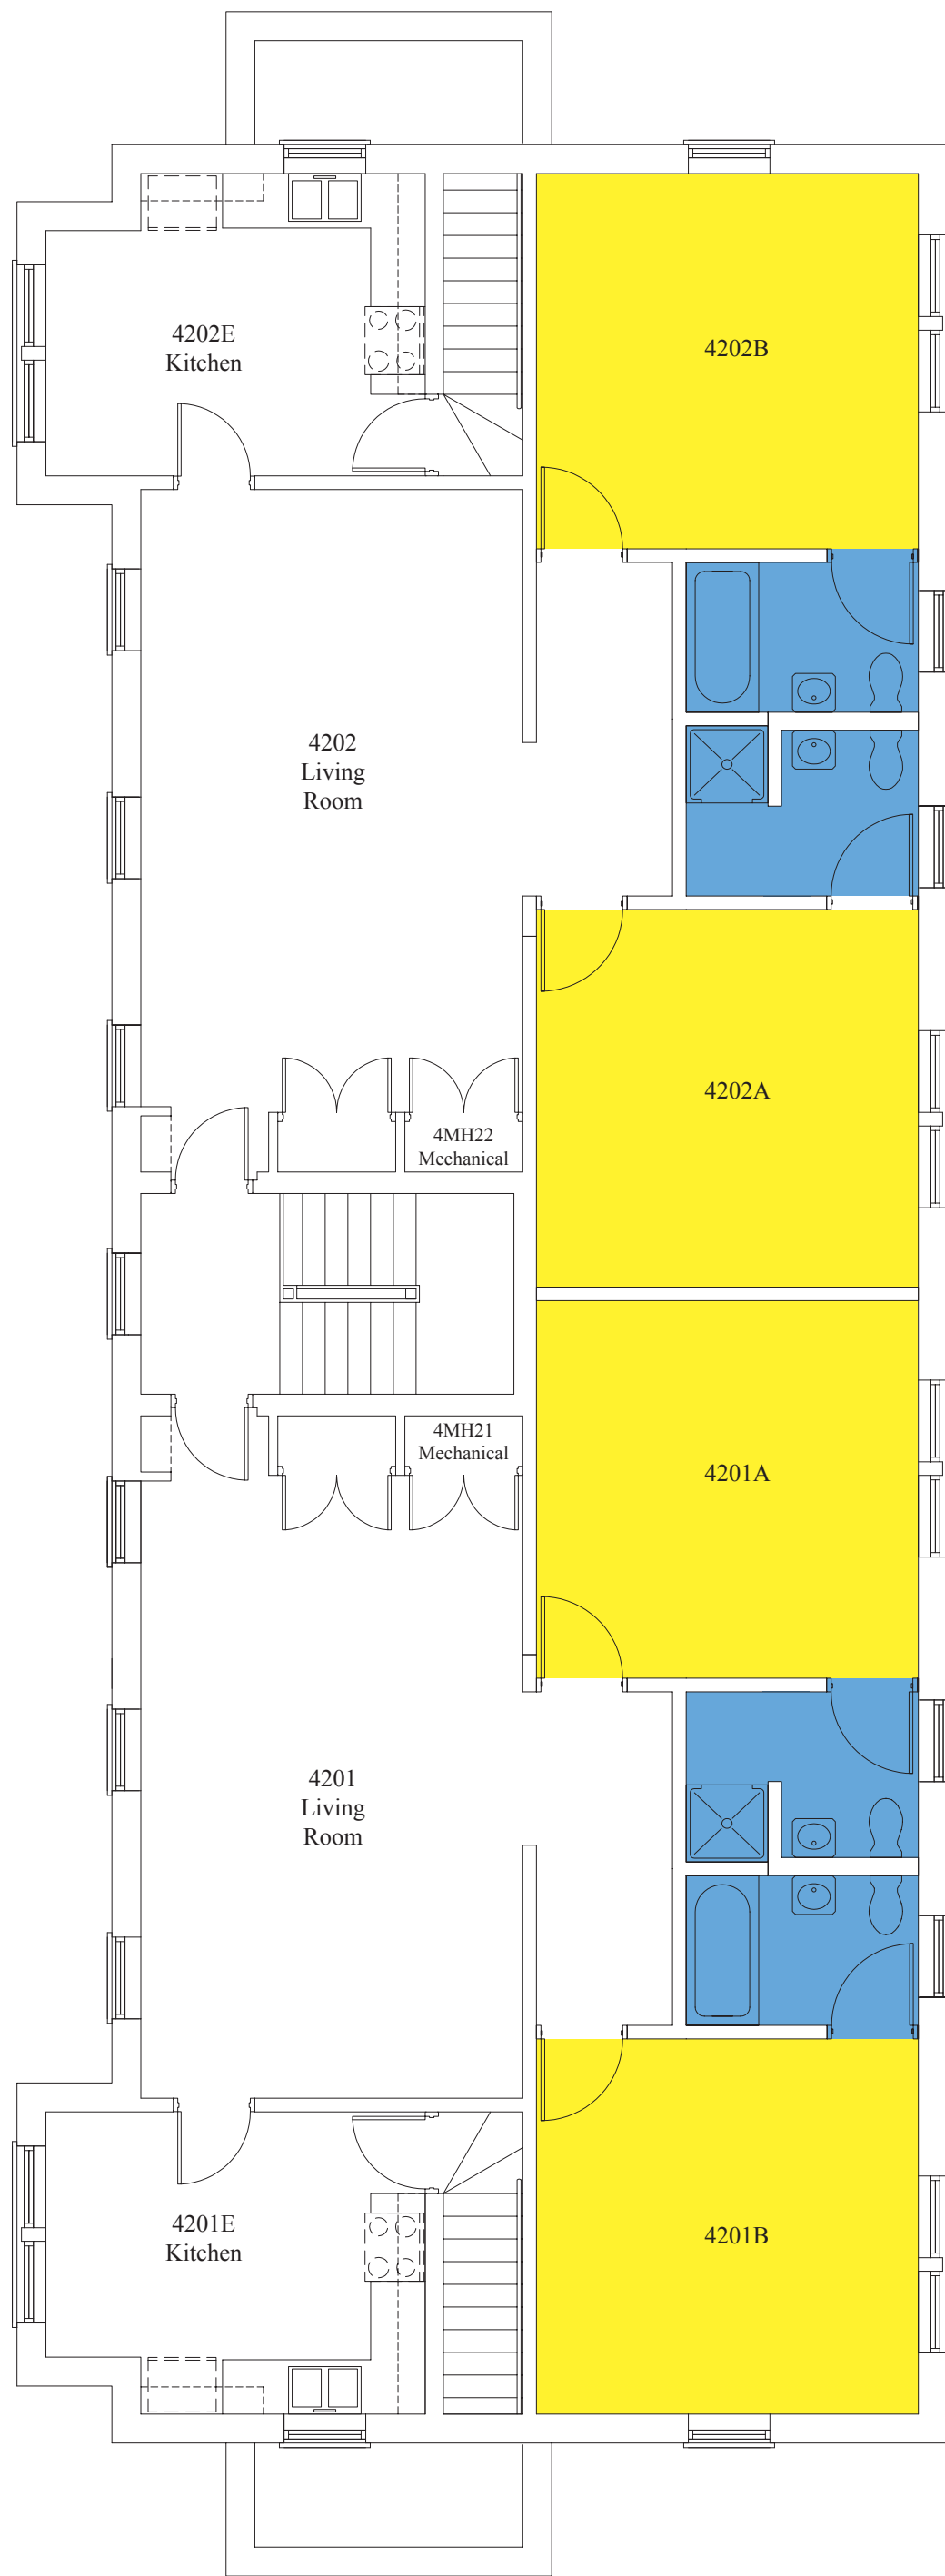

North Campus Apartment
Building 2 Ground Floor Plan

WAKE FOREST
UNIVERSITY

- Single
- Double
- Triple
- Staff
- Bathroom
- Org Lounge

North Campus Apartment
Building 2 First Floor Plan

WAKE FOREST
UNIVERSITY

- Single
- Double
- Triple
- Staff
- Bathroom
- Org Lounge

North Campus Apartment
Building 2 Second Floor Plan

North Campus Apartment
Building 3 Ground Floor Plan

WAKE FOREST
UNIVERSITY

North Campus Apartment
Building 3 First Floor Plan

WAKE FOREST
UNIVERSITY

North Campus Apartment
Building 3 Second Floor Plan

North Campus Apartment
Building 4 Ground Floor Plan

WAKE FOREST
UNIVERSITY

North Campus Apartment
Building 4 First Floor Plan

- Single
- Double
- Triple
- Staff
- Bathroom
- Org Lounge

North Campus Apartment
Building 4 Second Floor Plan

WAKE FOREST
UNIVERSITY

- Single
- Double
- Triple
- Staff
- Bathroom
- Org Lounge

North Campus Apartment
Building 5 Ground Floor Plan

North Campus Apartment
Building 5 First Floor Plan