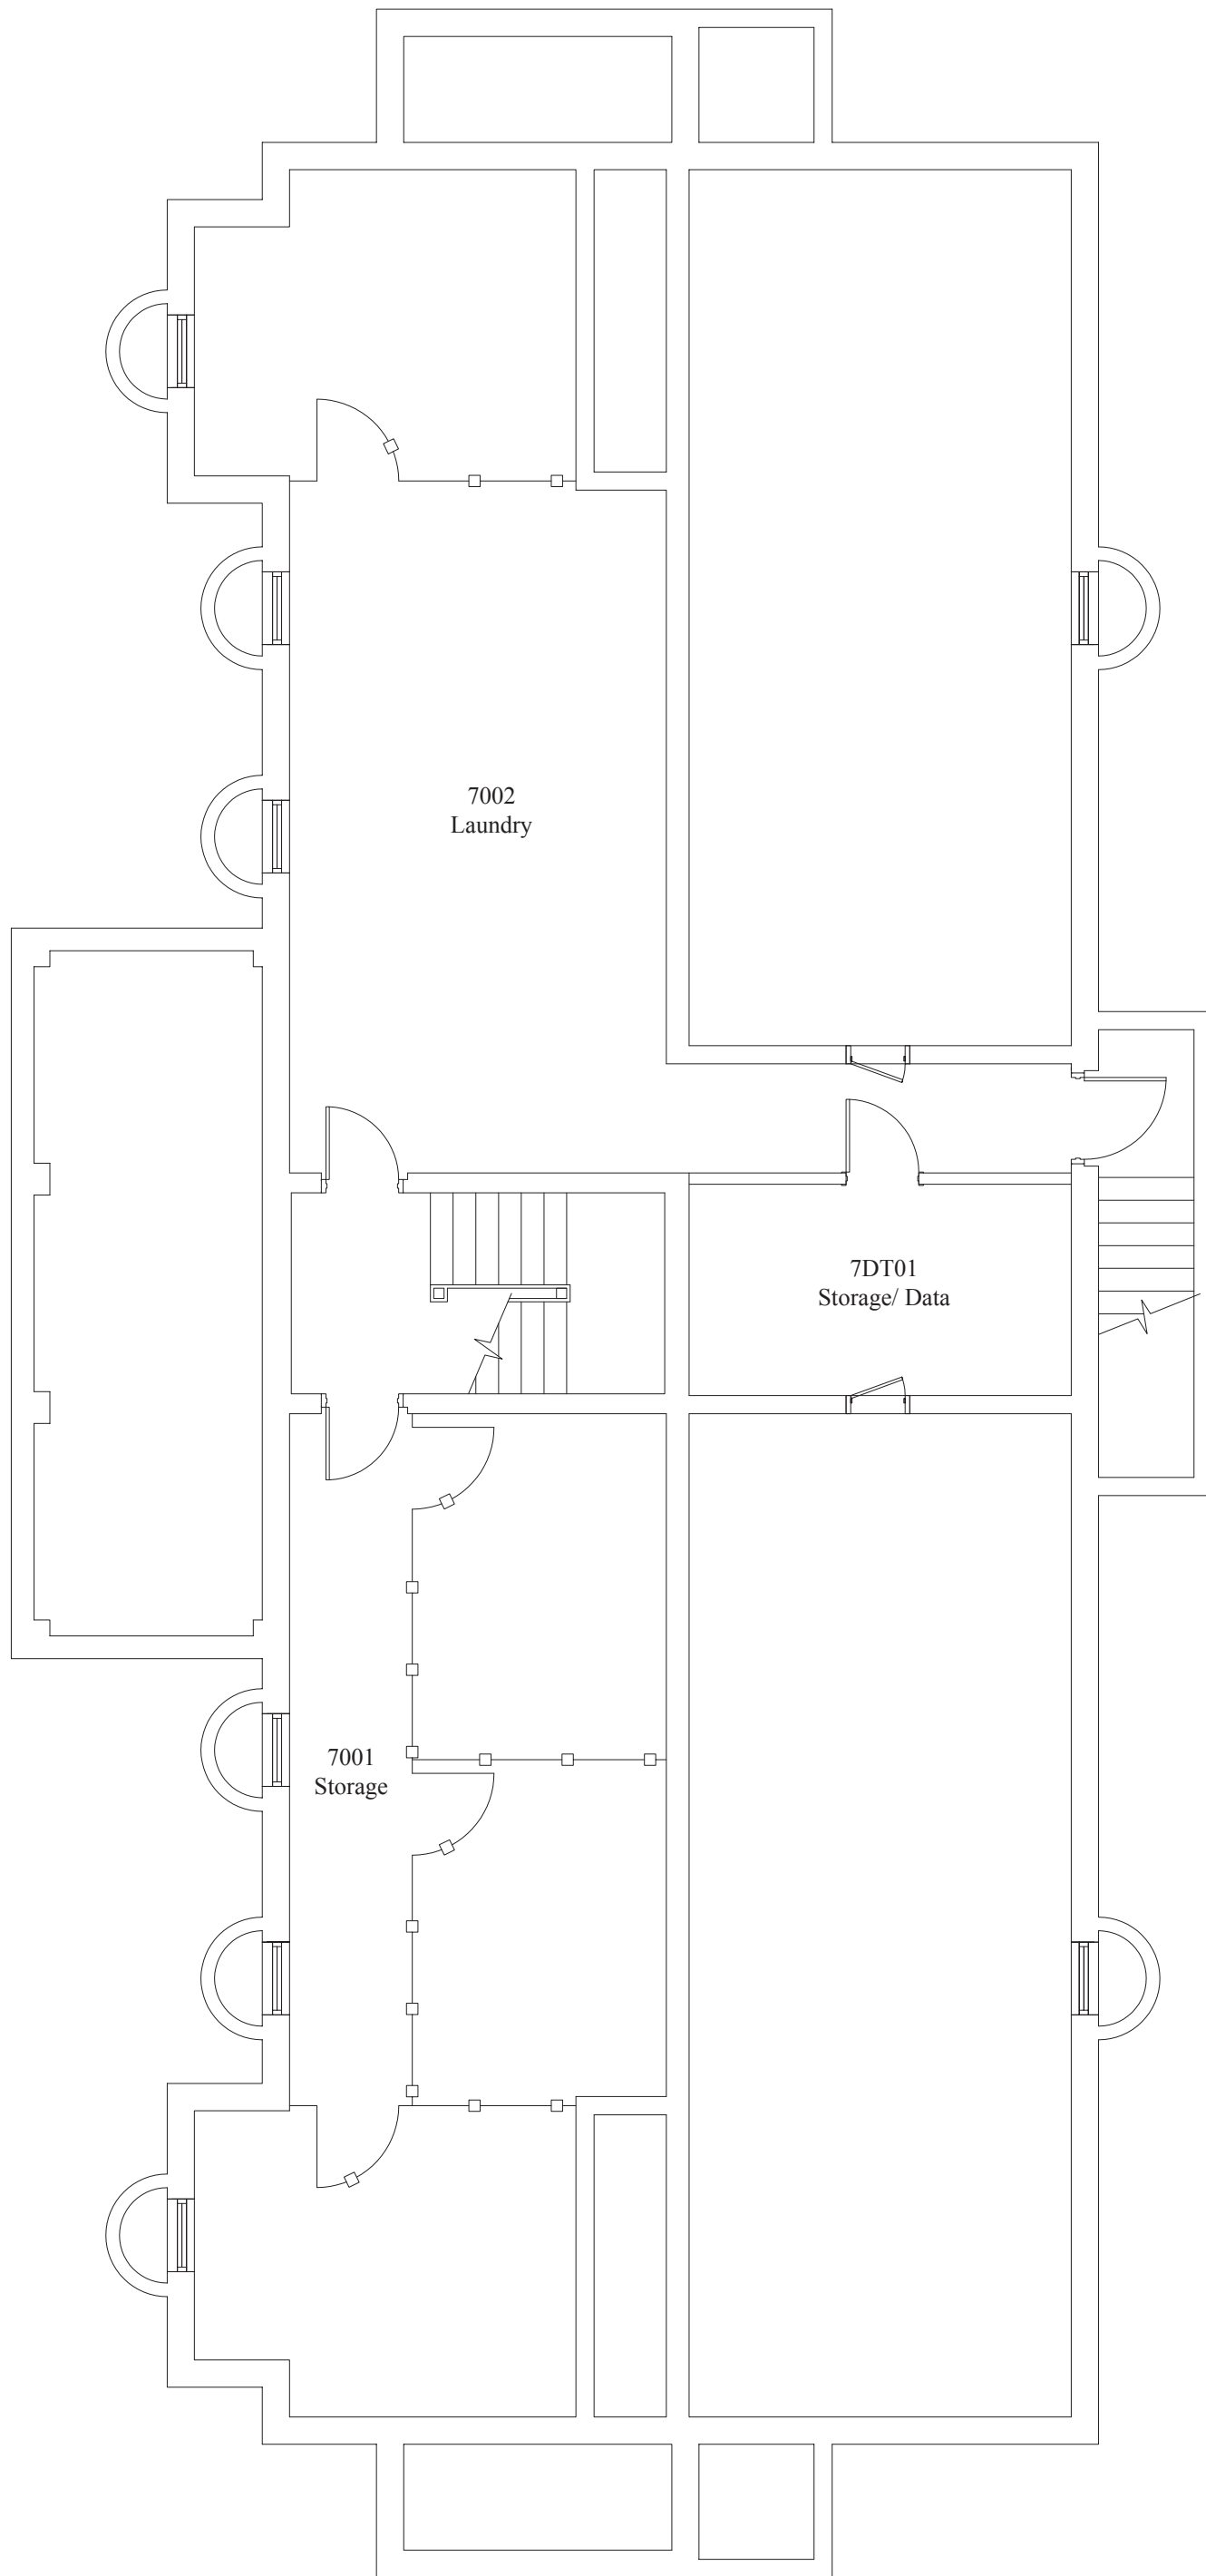

- Single
- Double
- Triple
- Staff
- Bathroom
- Org Lounge

North Campus Apartment
Building 2 Second Floor Plan

North Campus Apartment
Building 3 Ground Floor Plan

WAKE FOREST
UNIVERSITY

North Campus Apartment
Building 3 First Floor Plan

WAKE FOREST
UNIVERSITY

North Campus Apartment
Building 3 Second Floor Plan

North Campus Apartment
Building 4 Ground Floor Plan

WAKE FOREST
UNIVERSITY

North Campus Apartment
Building 4 First Floor Plan

- Single
- Double
- Triple
- Staff
- Bathroom
- Org Lounge

WAKE FOREST
UNIVERSITY

North Campus Apartment
Building 5 Second Floor Plan

WAKE FOREST
UNIVERSITY

- Single
- Double
- Triple
- Staff
- Bathroom
- Org Lounge

North Campus Apartment
Building 6 Ground Floor Plan

- Single
- Double
- Triple
- Staff
- Bathroom
- Org Lounge

North Campus Apartment
Building 6 First Floor Plan

North Campus Apartment
Building 6 Second Floor Plan

WAKE FOREST
UNIVERSITY

North Campus Apartment
Building 7 Ground Floor Plan