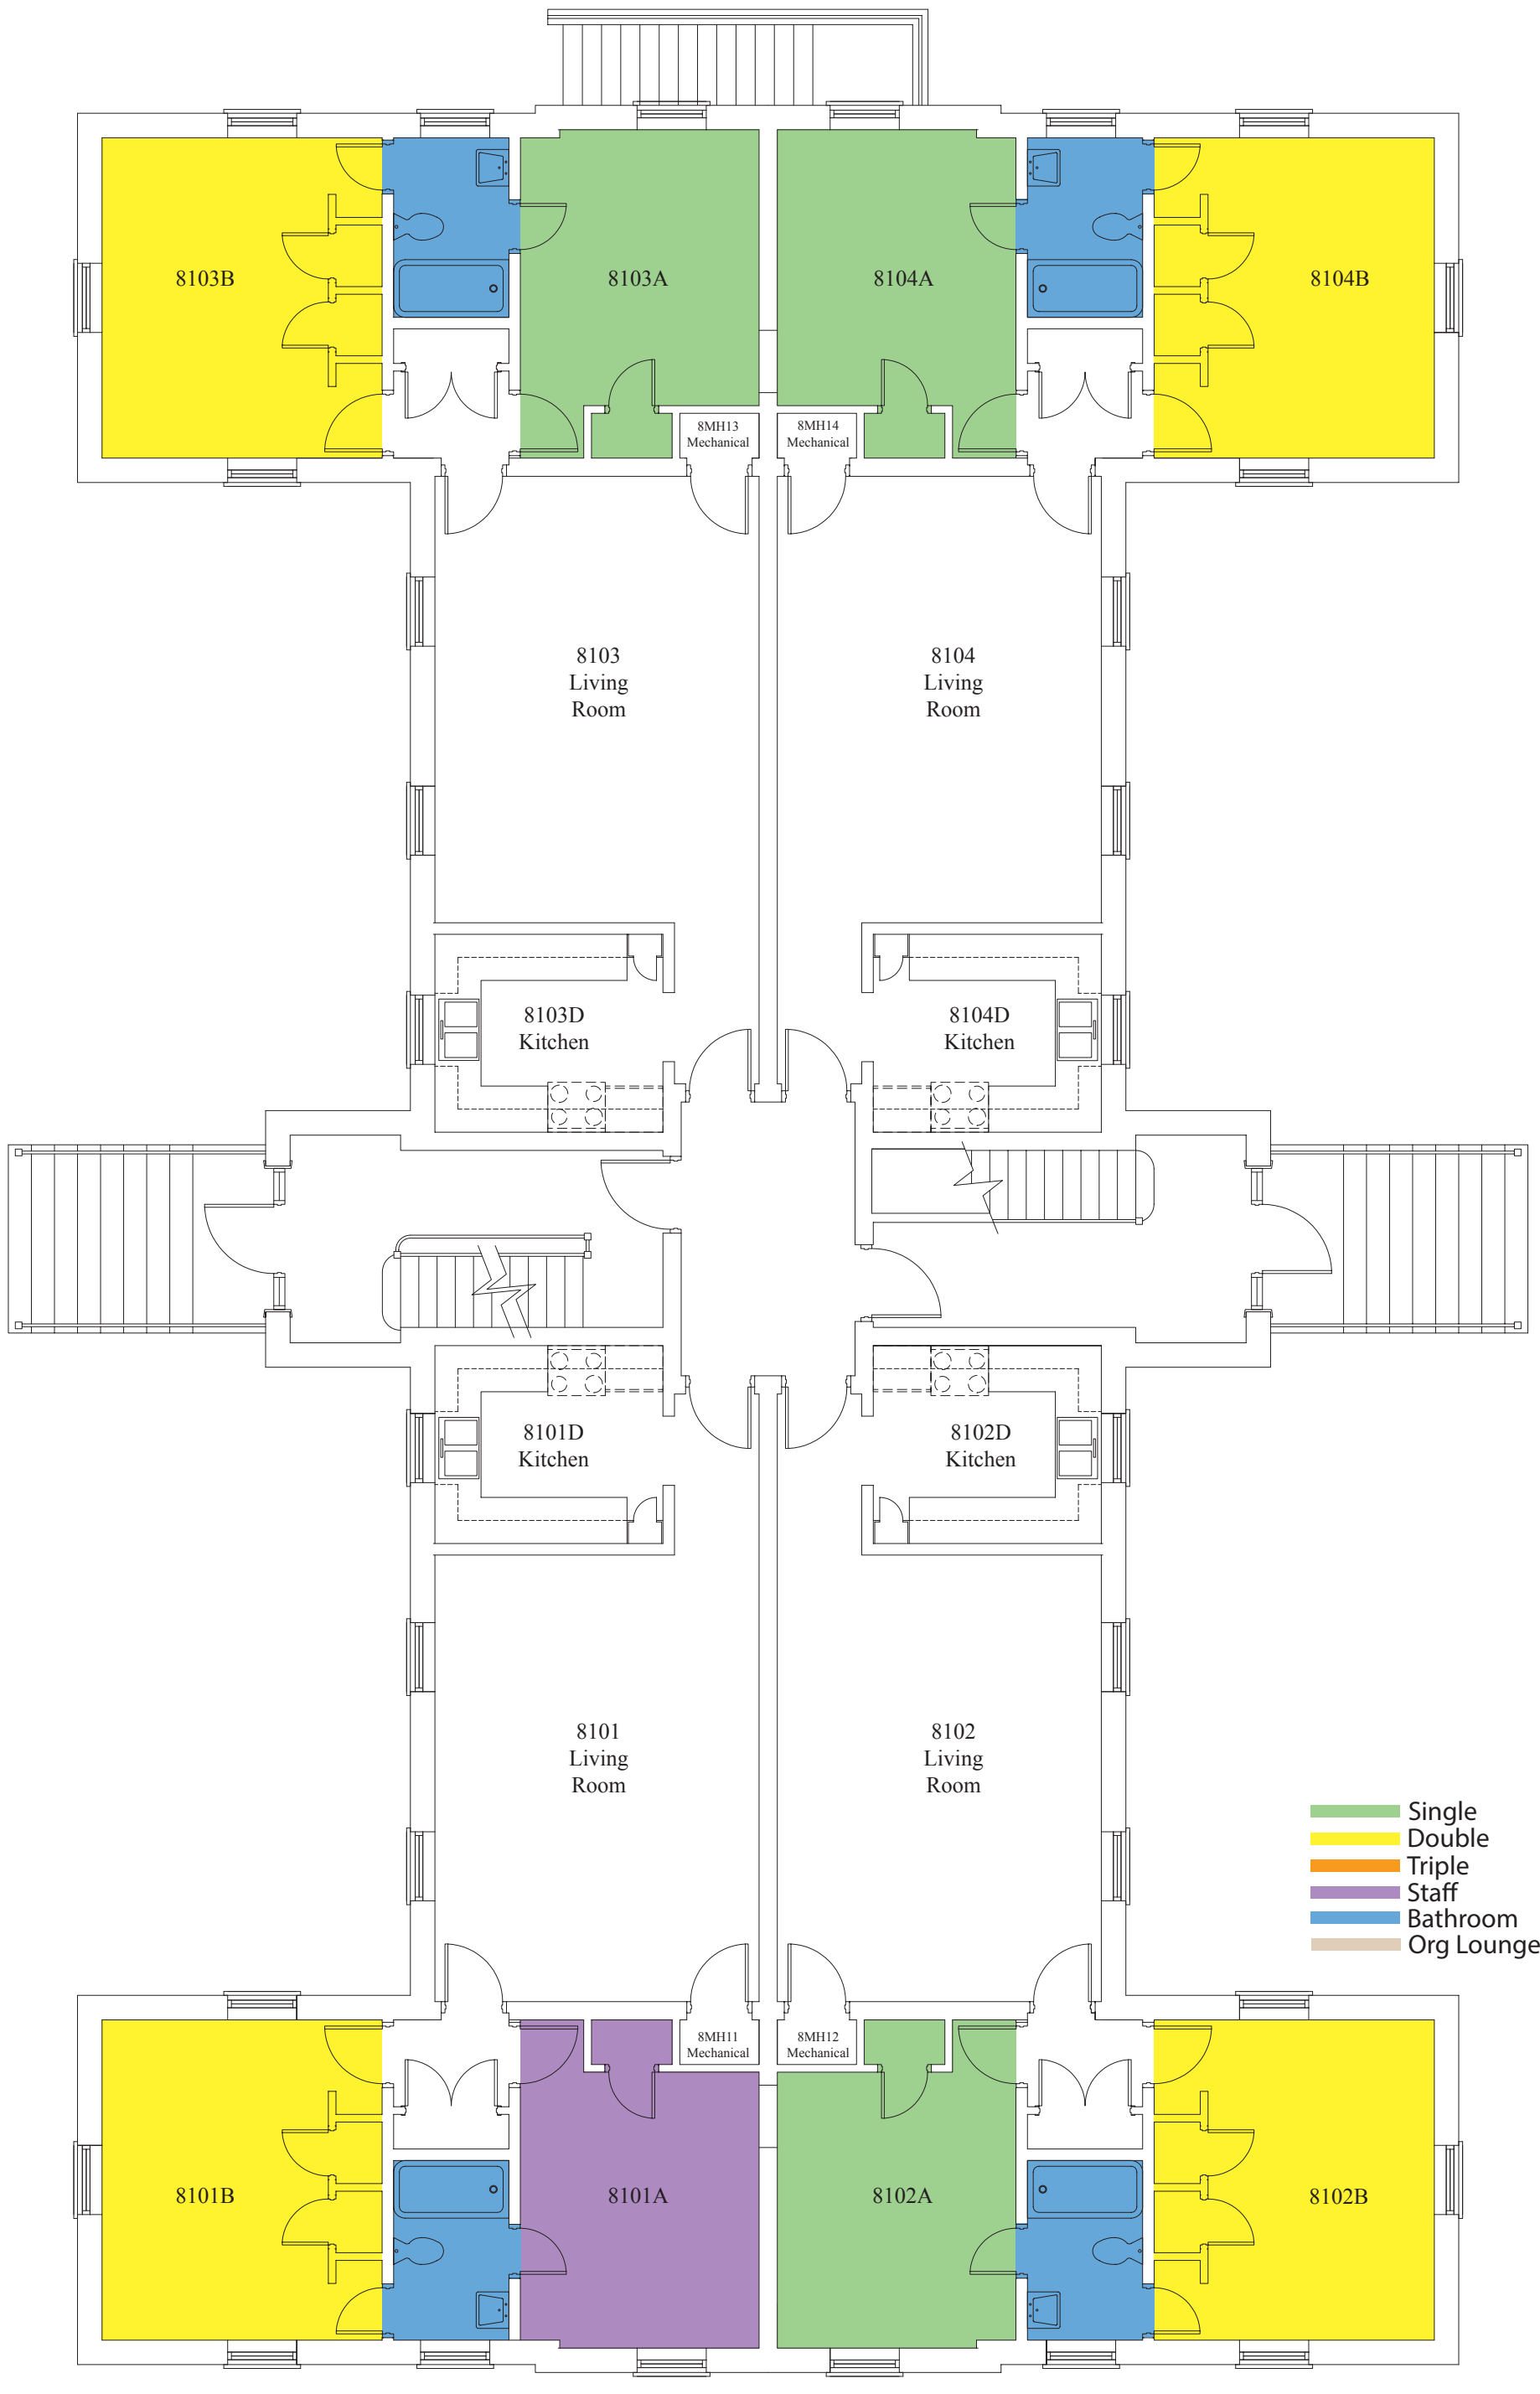

- Single
- Double
- Triple
- Staff
- Bathroom
- Org Lounge

North Campus Apartment
Building 8 First Floor Plan