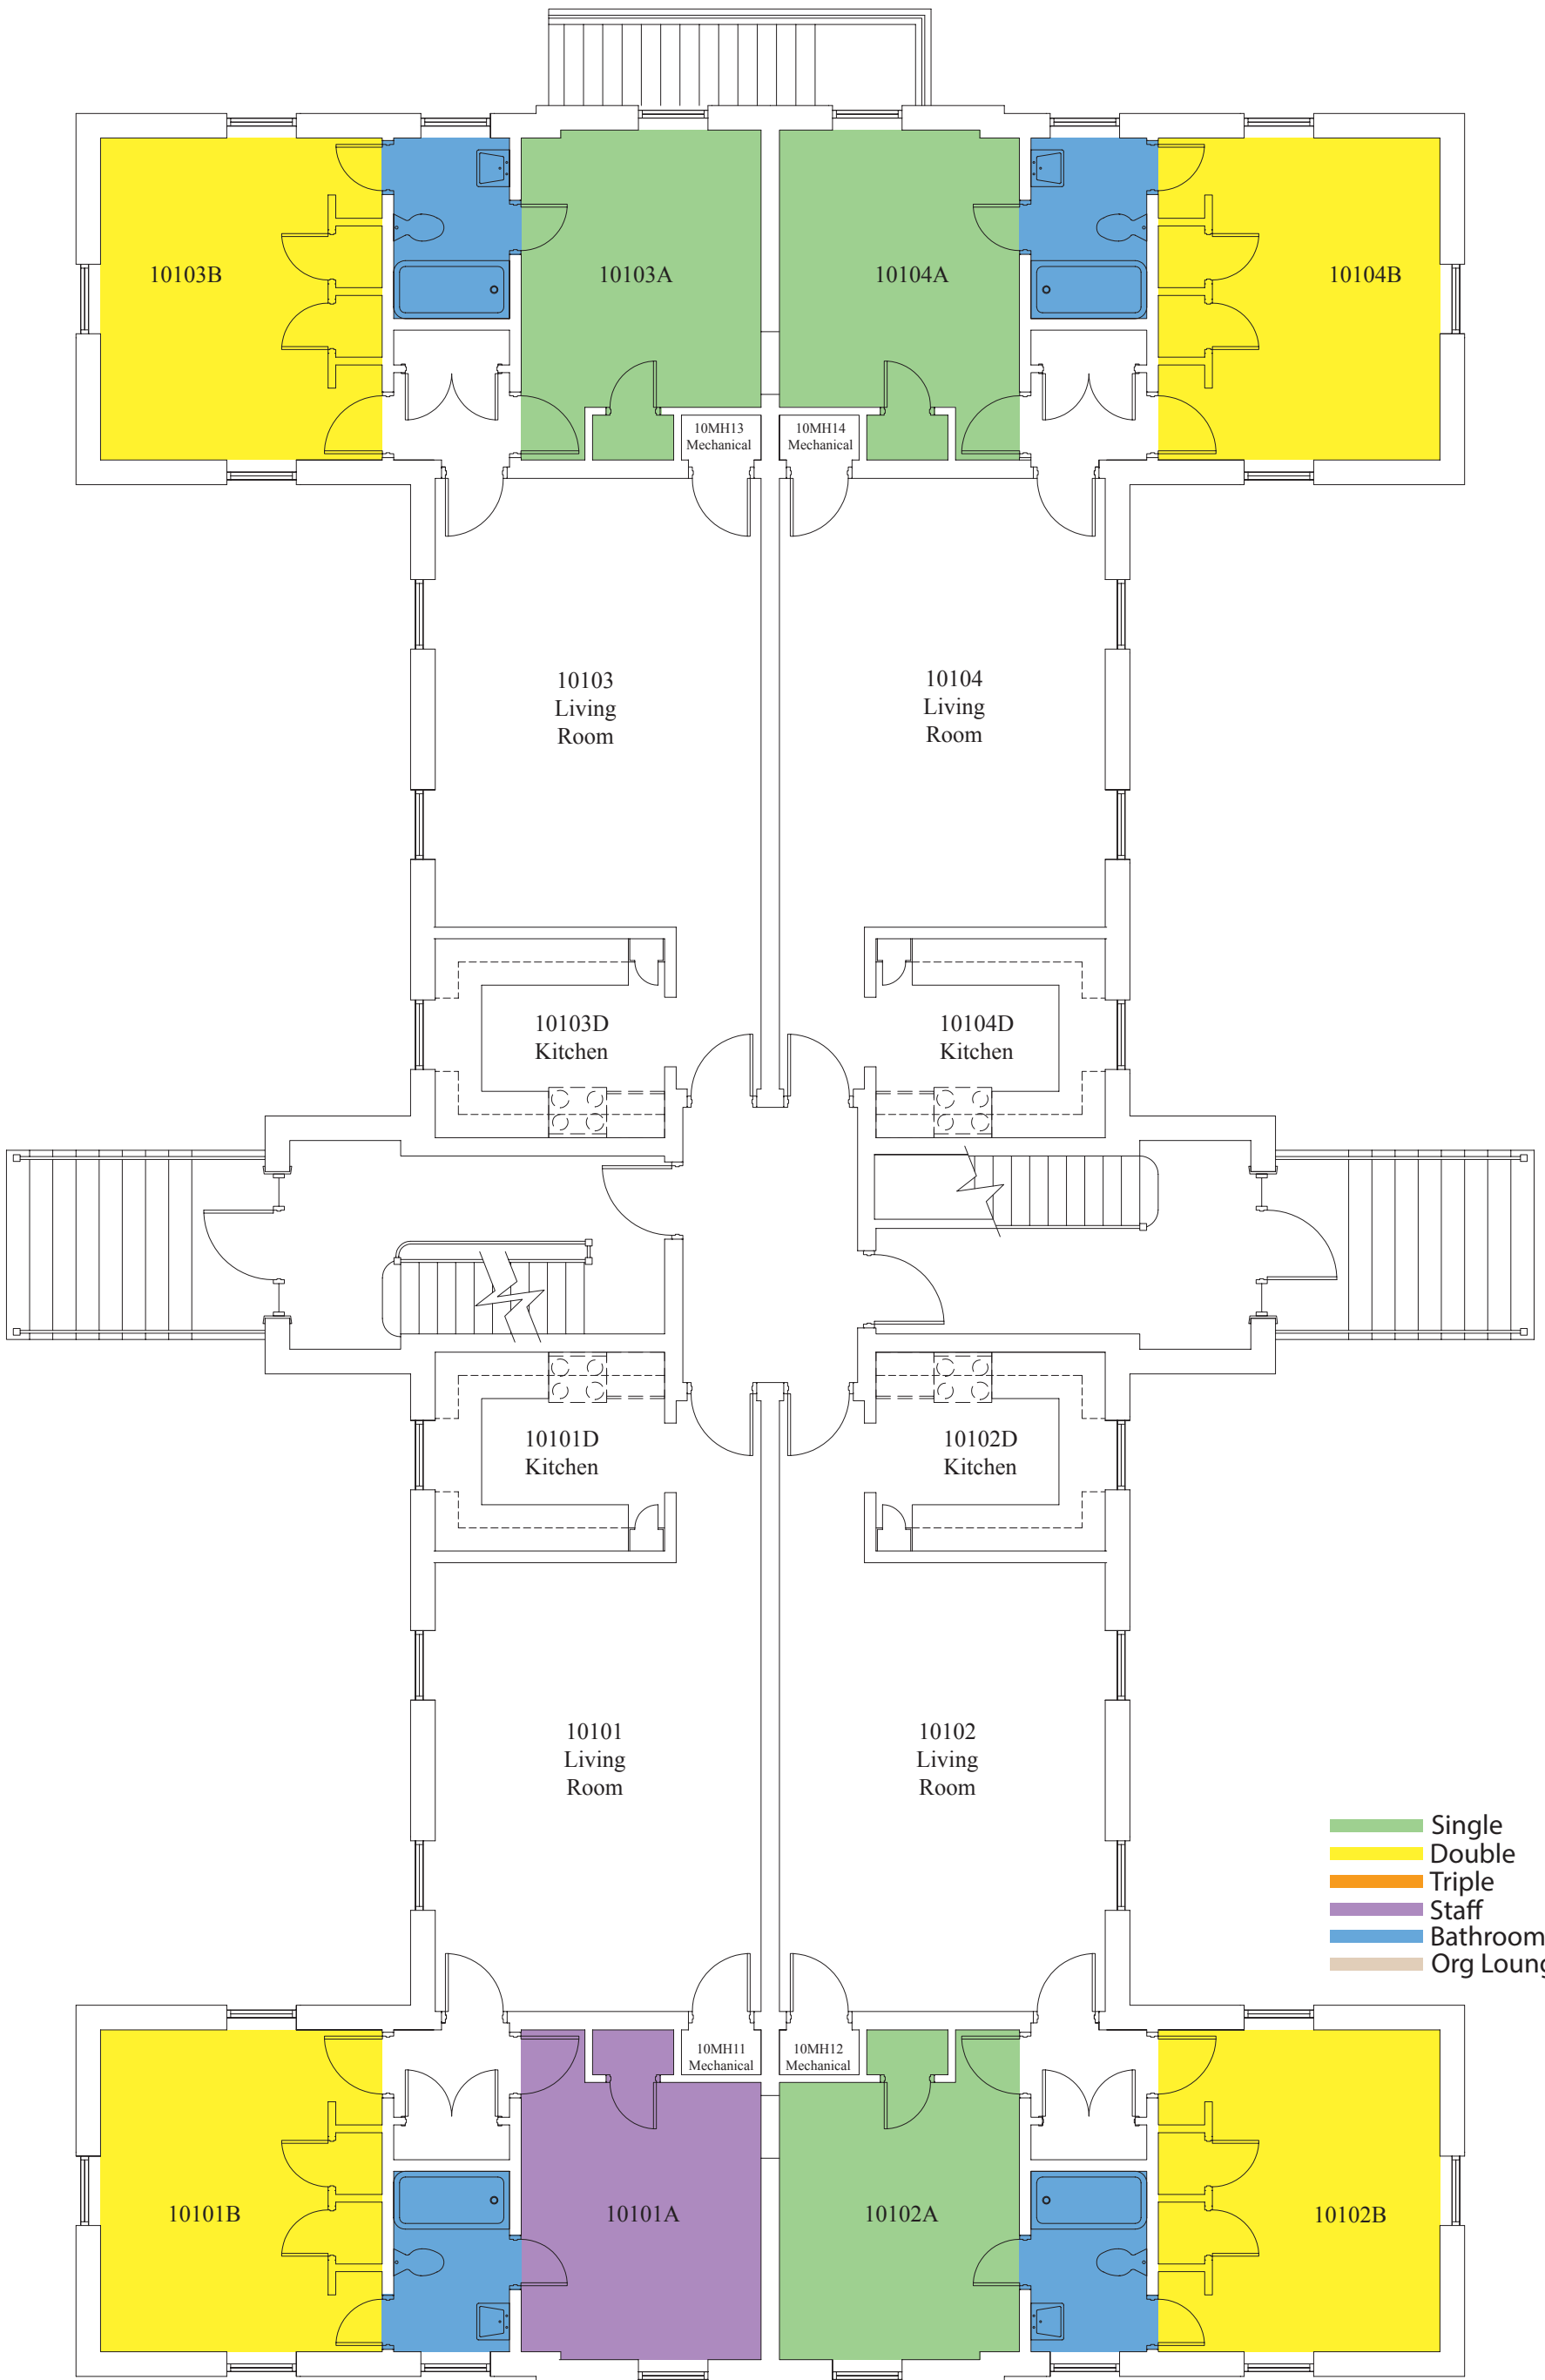

- Single
- Double
- Triple
- Staff
- Bathroom
- Org Lounge

North Campus Apartment
Building 2 Second Floor Plan

North Campus Apartment
Building 3 Ground Floor Plan

WAKE FOREST
UNIVERSITY

North Campus Apartment
Building 3 First Floor Plan

North Campus Apartment
Building 8 Ground Floor Plan

WAKE FOREST
UNIVERSITY

- Single
- Double
- Triple
- Staff
- Bathroom
- Org Lounge

North Campus Apartment
Building 8 First Floor Plan

North Campus Apartment
Building 8 Second Floor Plan

WAKE FOREST
UNIVERSITY

North Campus Apartment
Building 9 Ground Floor Plan

WAKE FOREST
UNIVERSITY

North Campus Apartment
Building 9 First Floor Plan

- Single
- Double
- Triple
- Staff
- Bathroom
- Org Lounge

North Campus Apartment
Building 9 Second Floor Plan

North Campus Apartment
 Building 10 Ground Floor Plan

- Single
- Double
- Triple
- Staff
- Bathroom
- Org Lounge

North Campus Apartment
Building 10 First Floor Plan