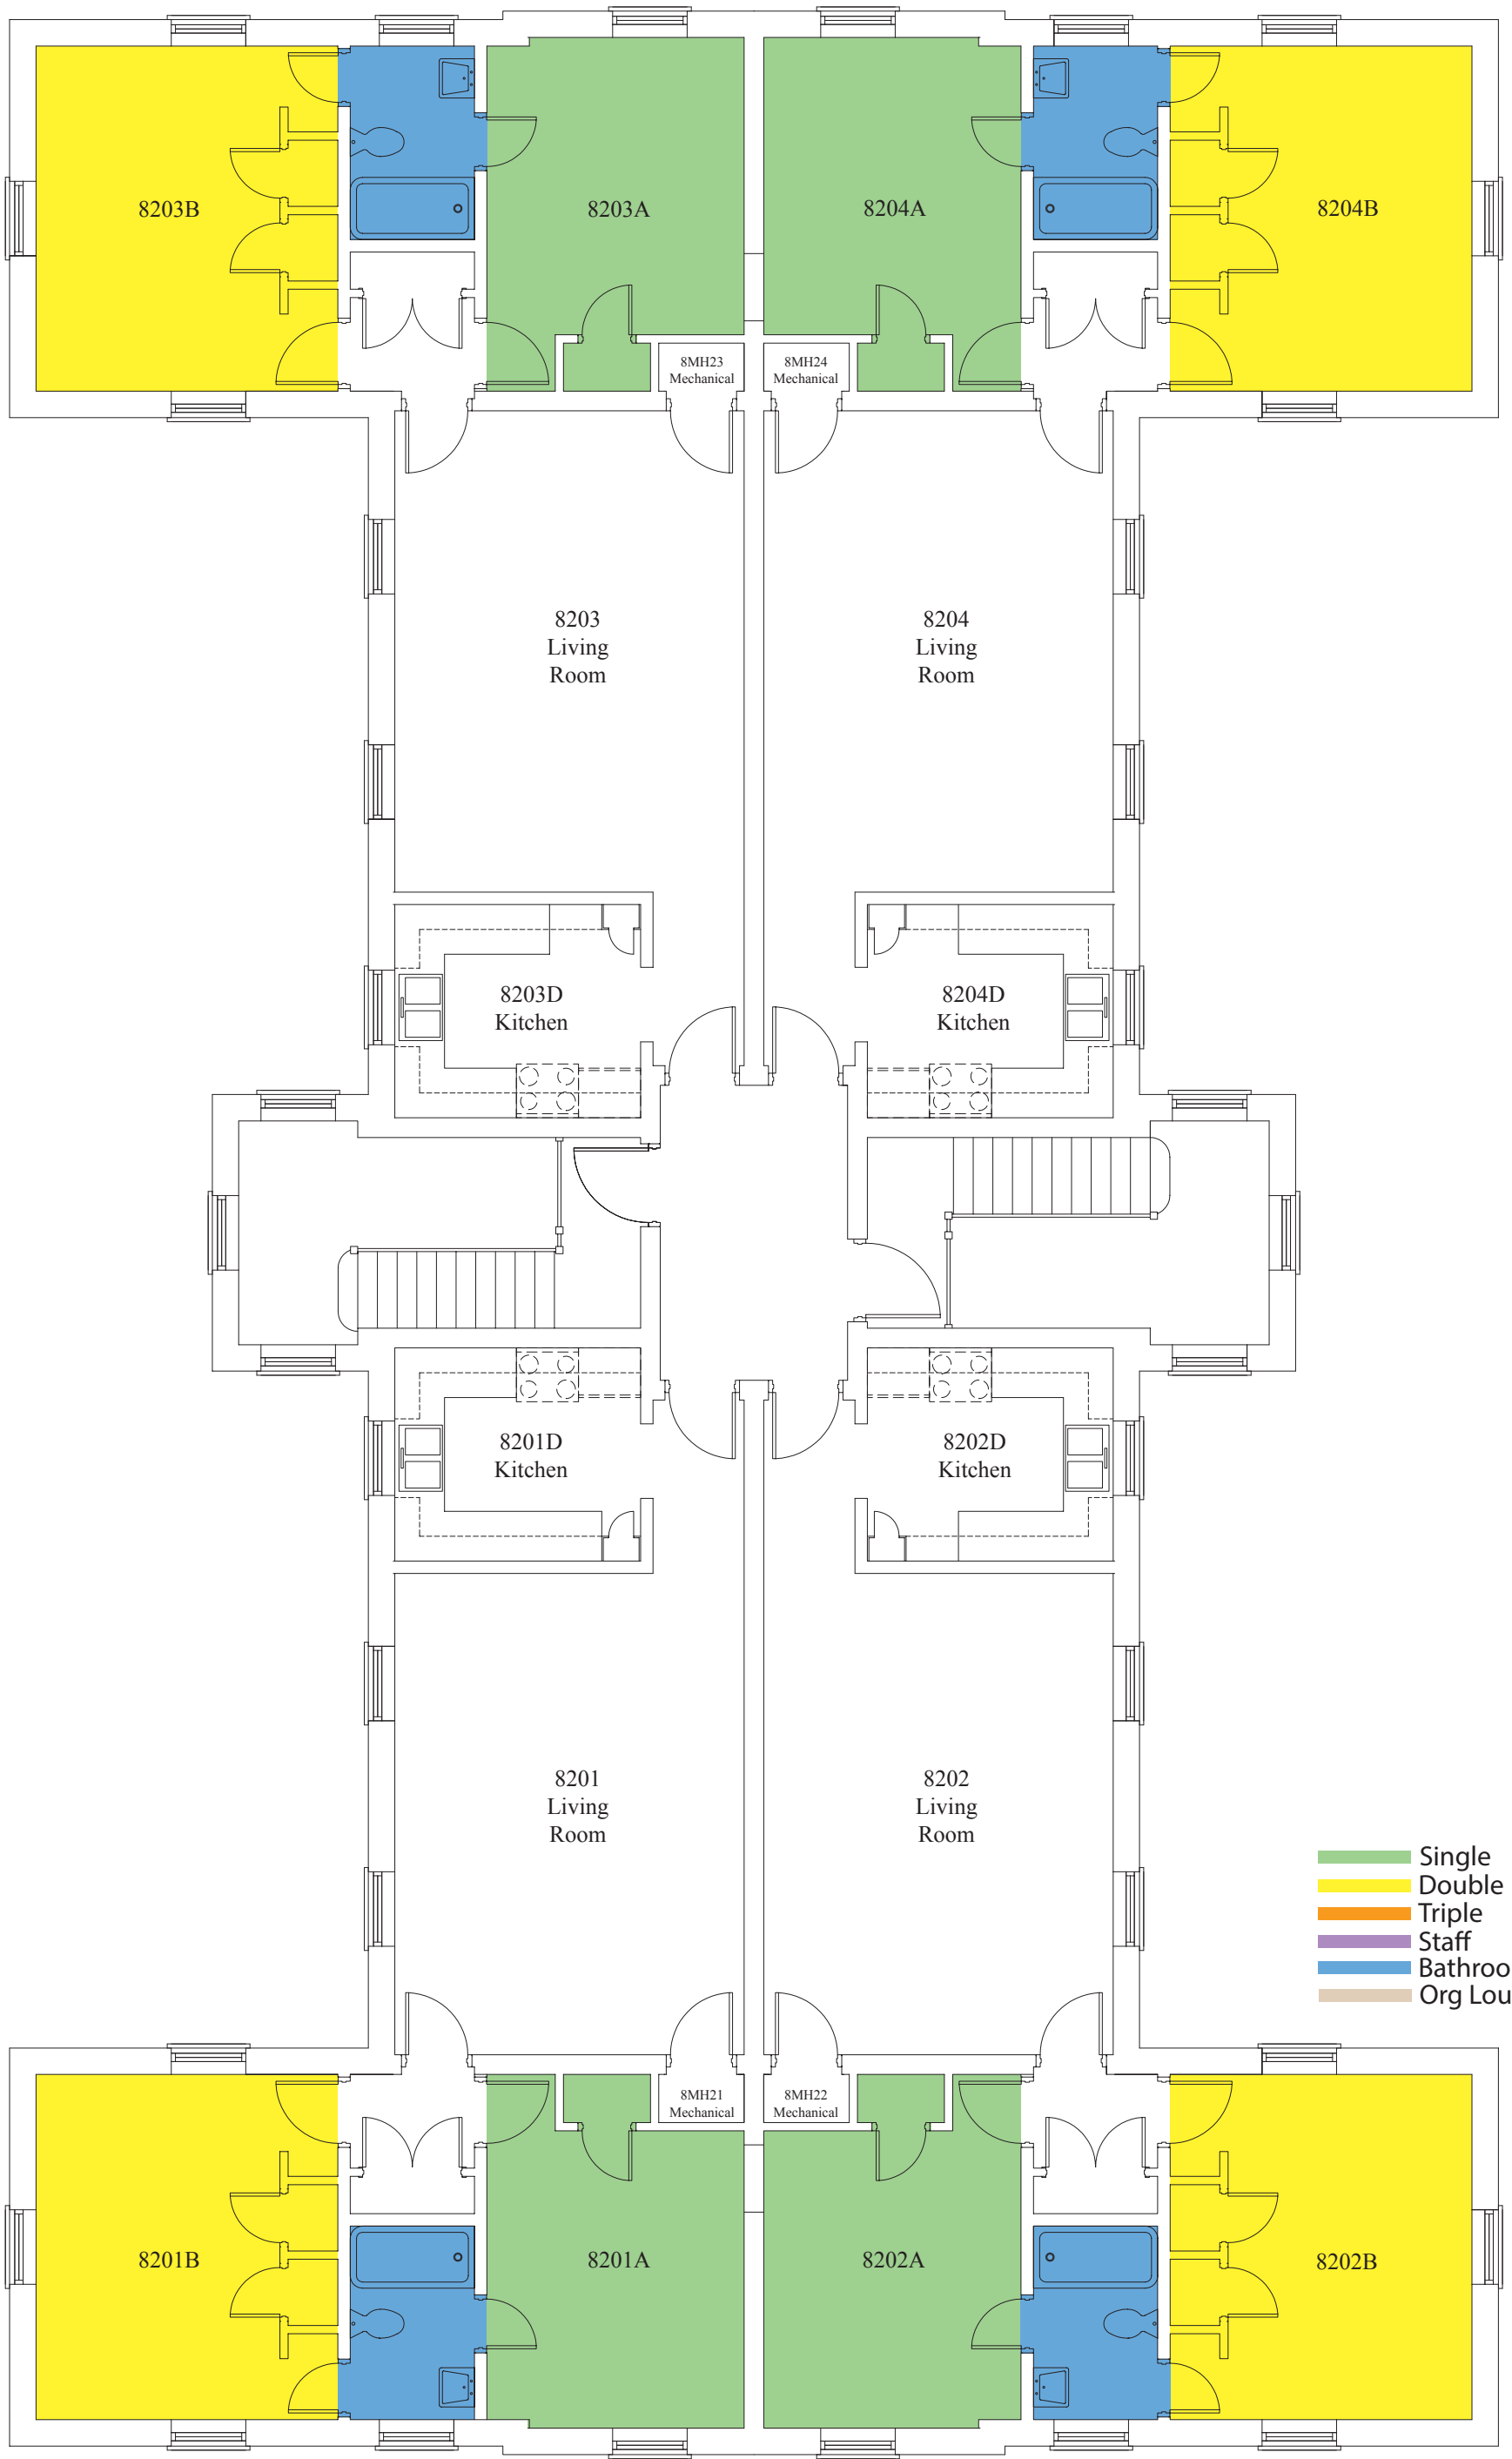

North Campus Apartment
Building 8 Ground Floor Plan

WAKE FOREST
UNIVERSITY

- Single
- Double
- Triple
- Staff
- Bathroom
- Org Lounge

North Campus Apartment
Building 8 First Floor Plan

North Campus Apartment
Building 8 Second Floor Plan

WAKE FOREST
UNIVERSITY

North Campus Apartment
Building 9 Ground Floor Plan

WAKE FOREST
UNIVERSITY

North Campus Apartment
Building 9 First Floor Plan

- Single
- Double
- Triple
- Staff
- Bathroom
- Org Lounge