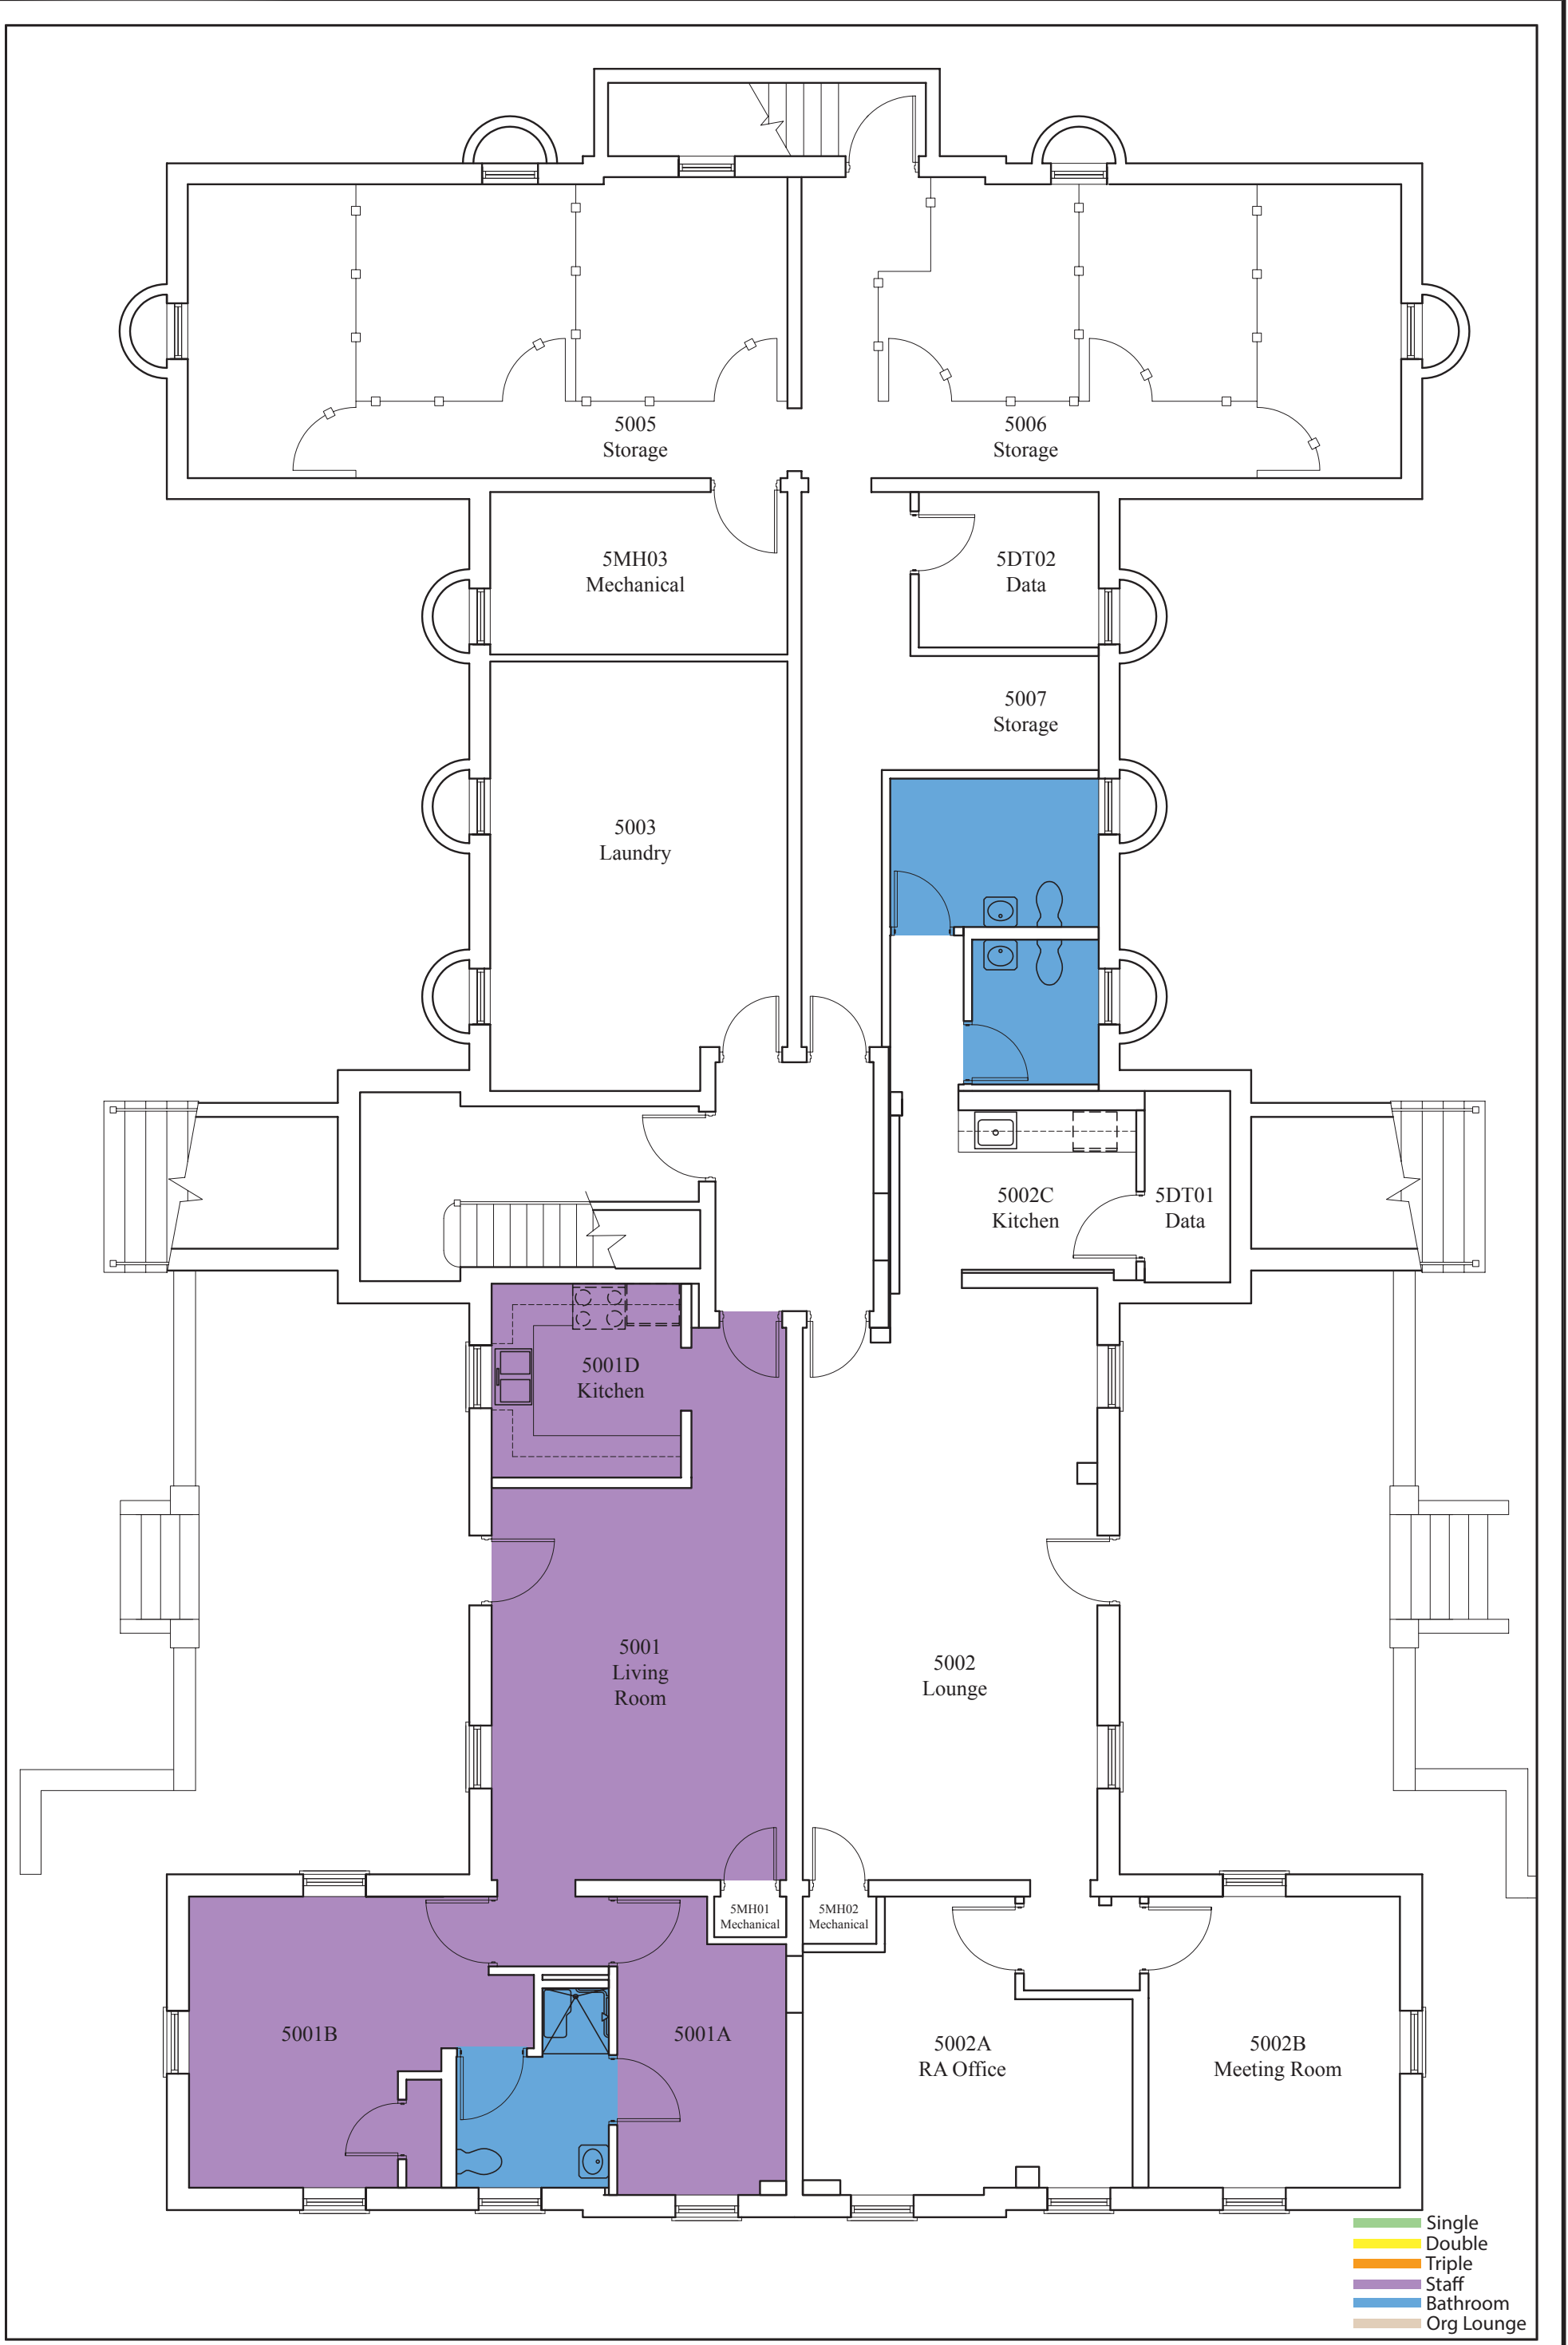

North Campus Apartment
Building 2 Ground Floor Plan

WAKE FOREST
UNIVERSITY

- Single
- Double
- Triple
- Staff
- Bathroom
- Org Lounge

North Campus Apartment
Building 2 First Floor Plan

WAKE FOREST
UNIVERSITY

- Single
- Double
- Triple
- Staff
- Bathroom
- Org Lounge

North Campus Apartment
Building 2 Second Floor Plan

North Campus Apartment
Building 3 Ground Floor Plan

WAKE FOREST
UNIVERSITY

North Campus Apartment
Building 3 First Floor Plan

WAKE FOREST
UNIVERSITY

North Campus Apartment
Building 3 Second Floor Plan

North Campus Apartment
Building 4 Ground Floor Plan

WAKE FOREST
UNIVERSITY

North Campus Apartment
Building 4 First Floor Plan

- Single
- Double
- Triple
- Staff
- Bathroom
- Org Lounge

North Campus Apartment
Building 4 Second Floor Plan

WAKE FOREST
UNIVERSITY

- Single
- Double
- Triple
- Staff
- Bathroom
- Org Lounge

North Campus Apartment
Building 5 Ground Floor Plan

North Campus Apartment
Building 5 First Floor Plan