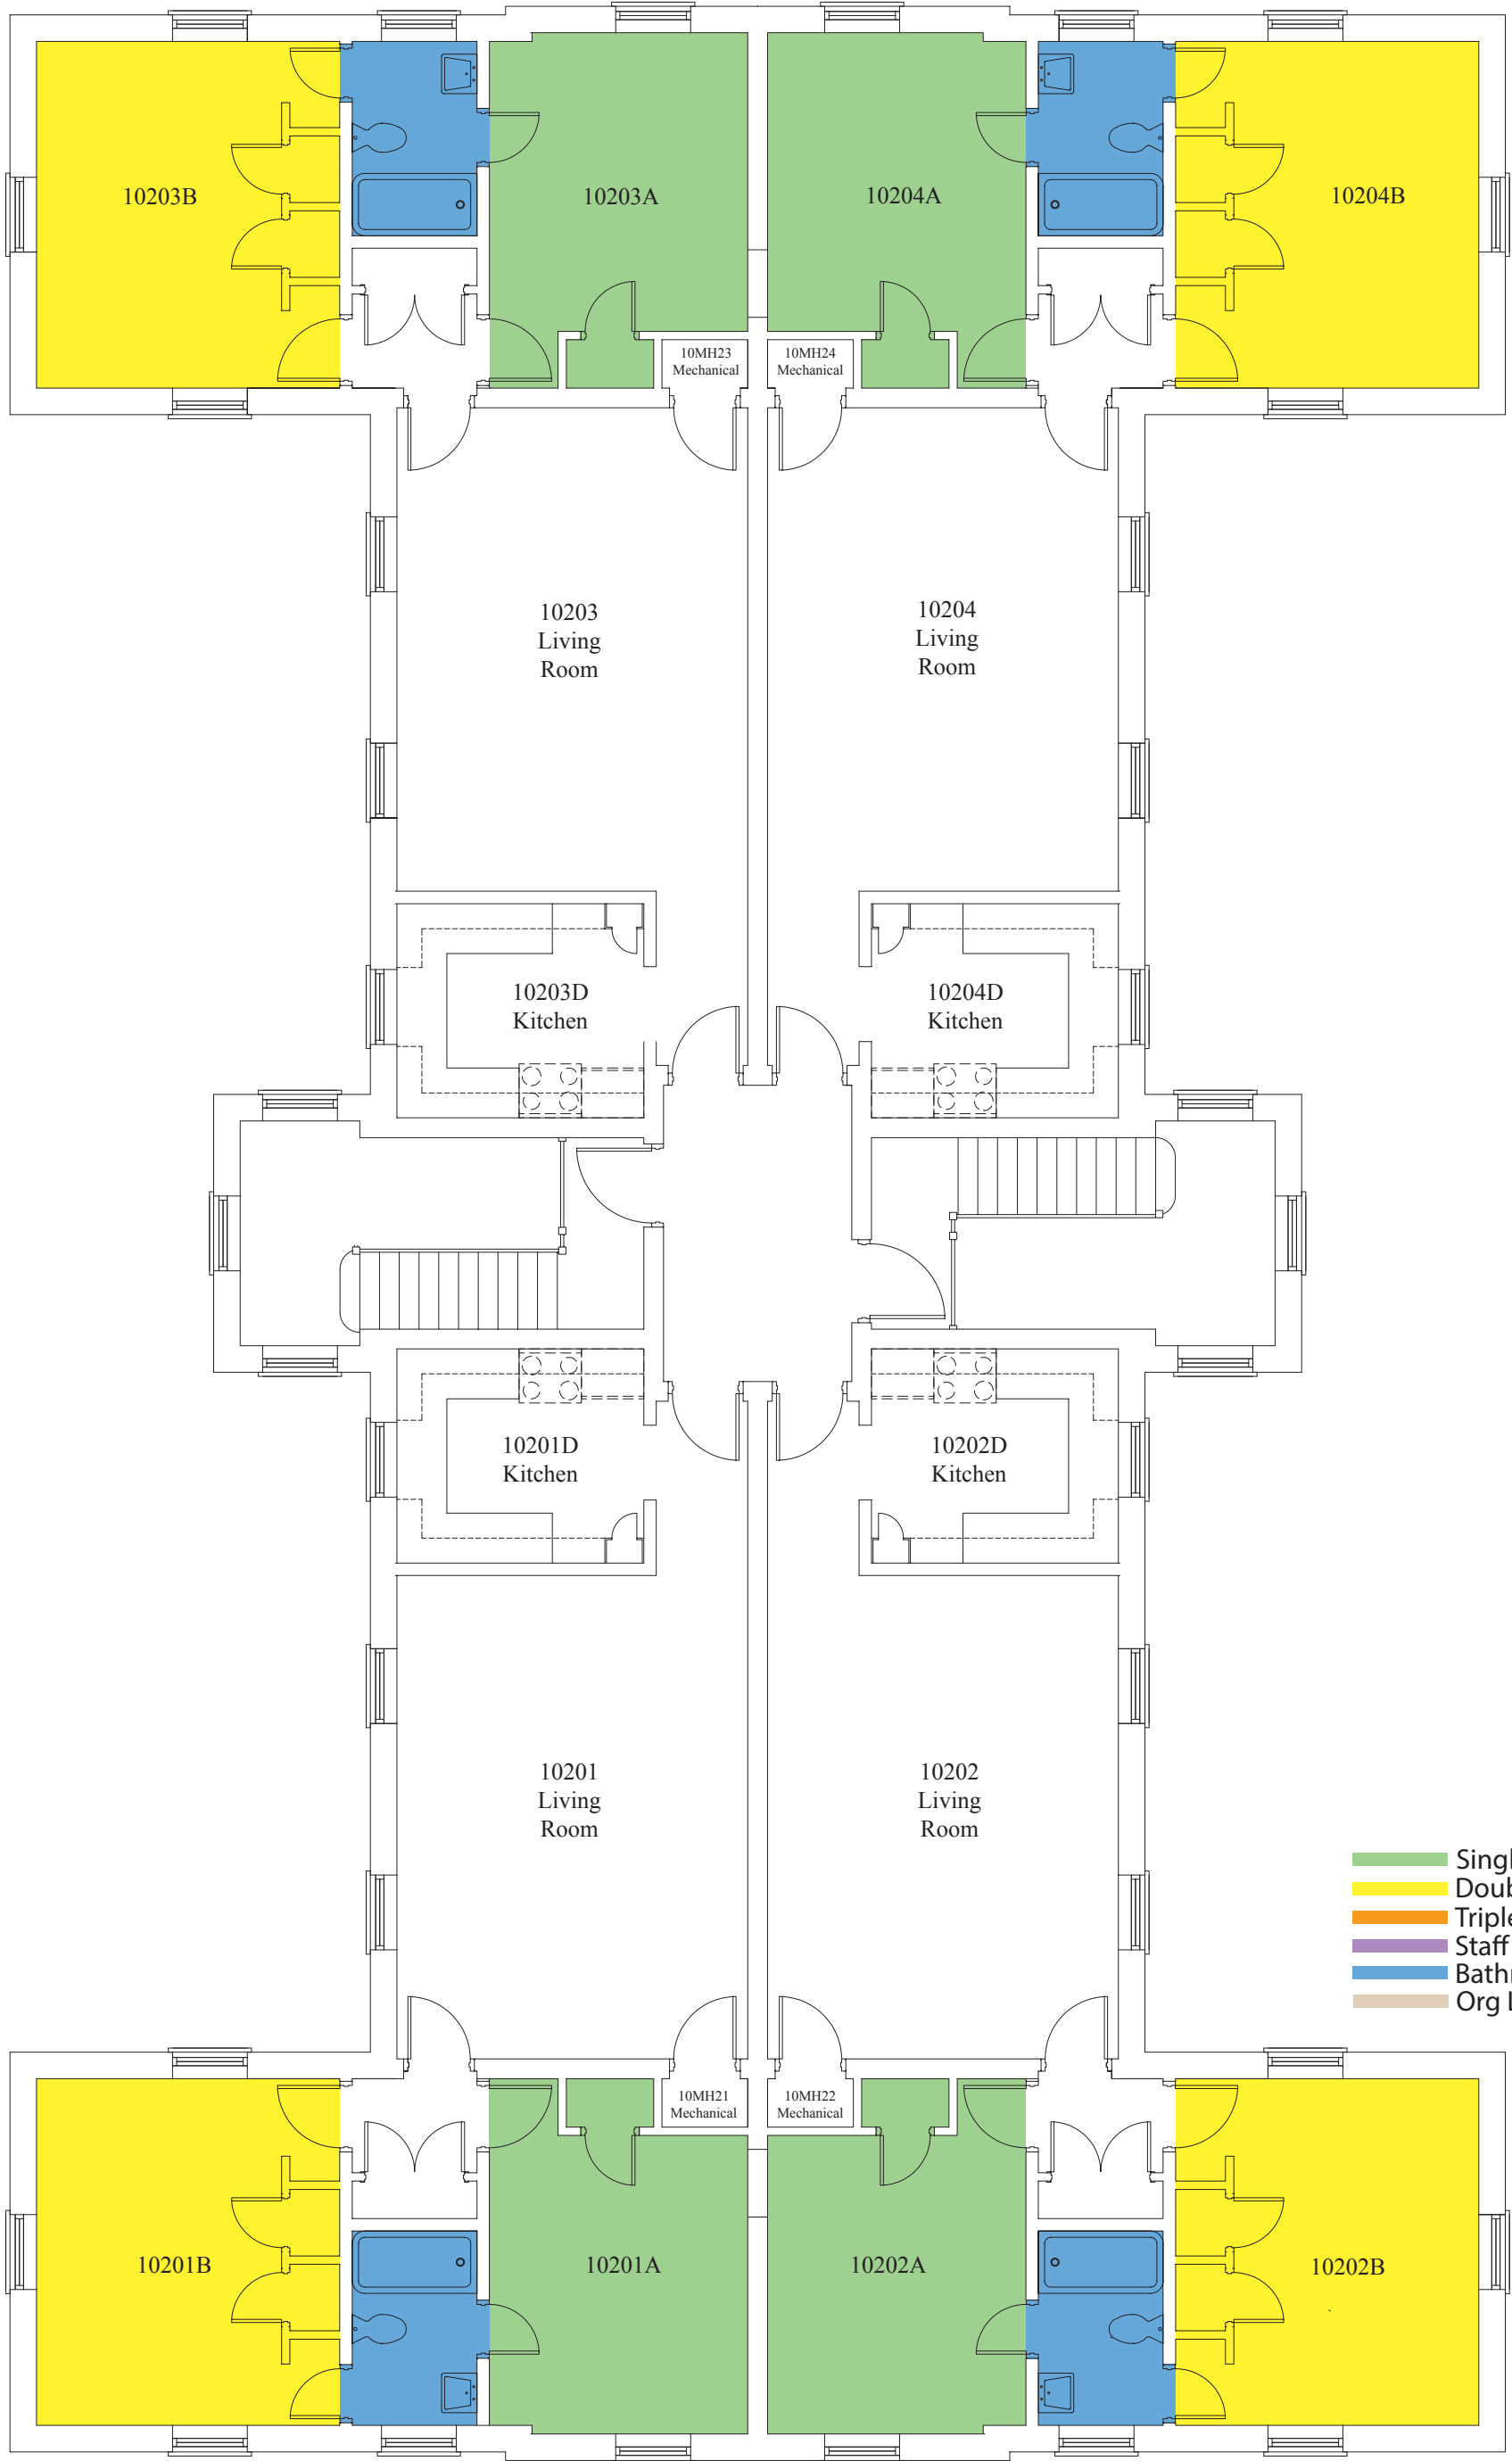

North Campus Apartment
Building 10 Second Floor Plan

WAKE FOREST
UNIVERSITY