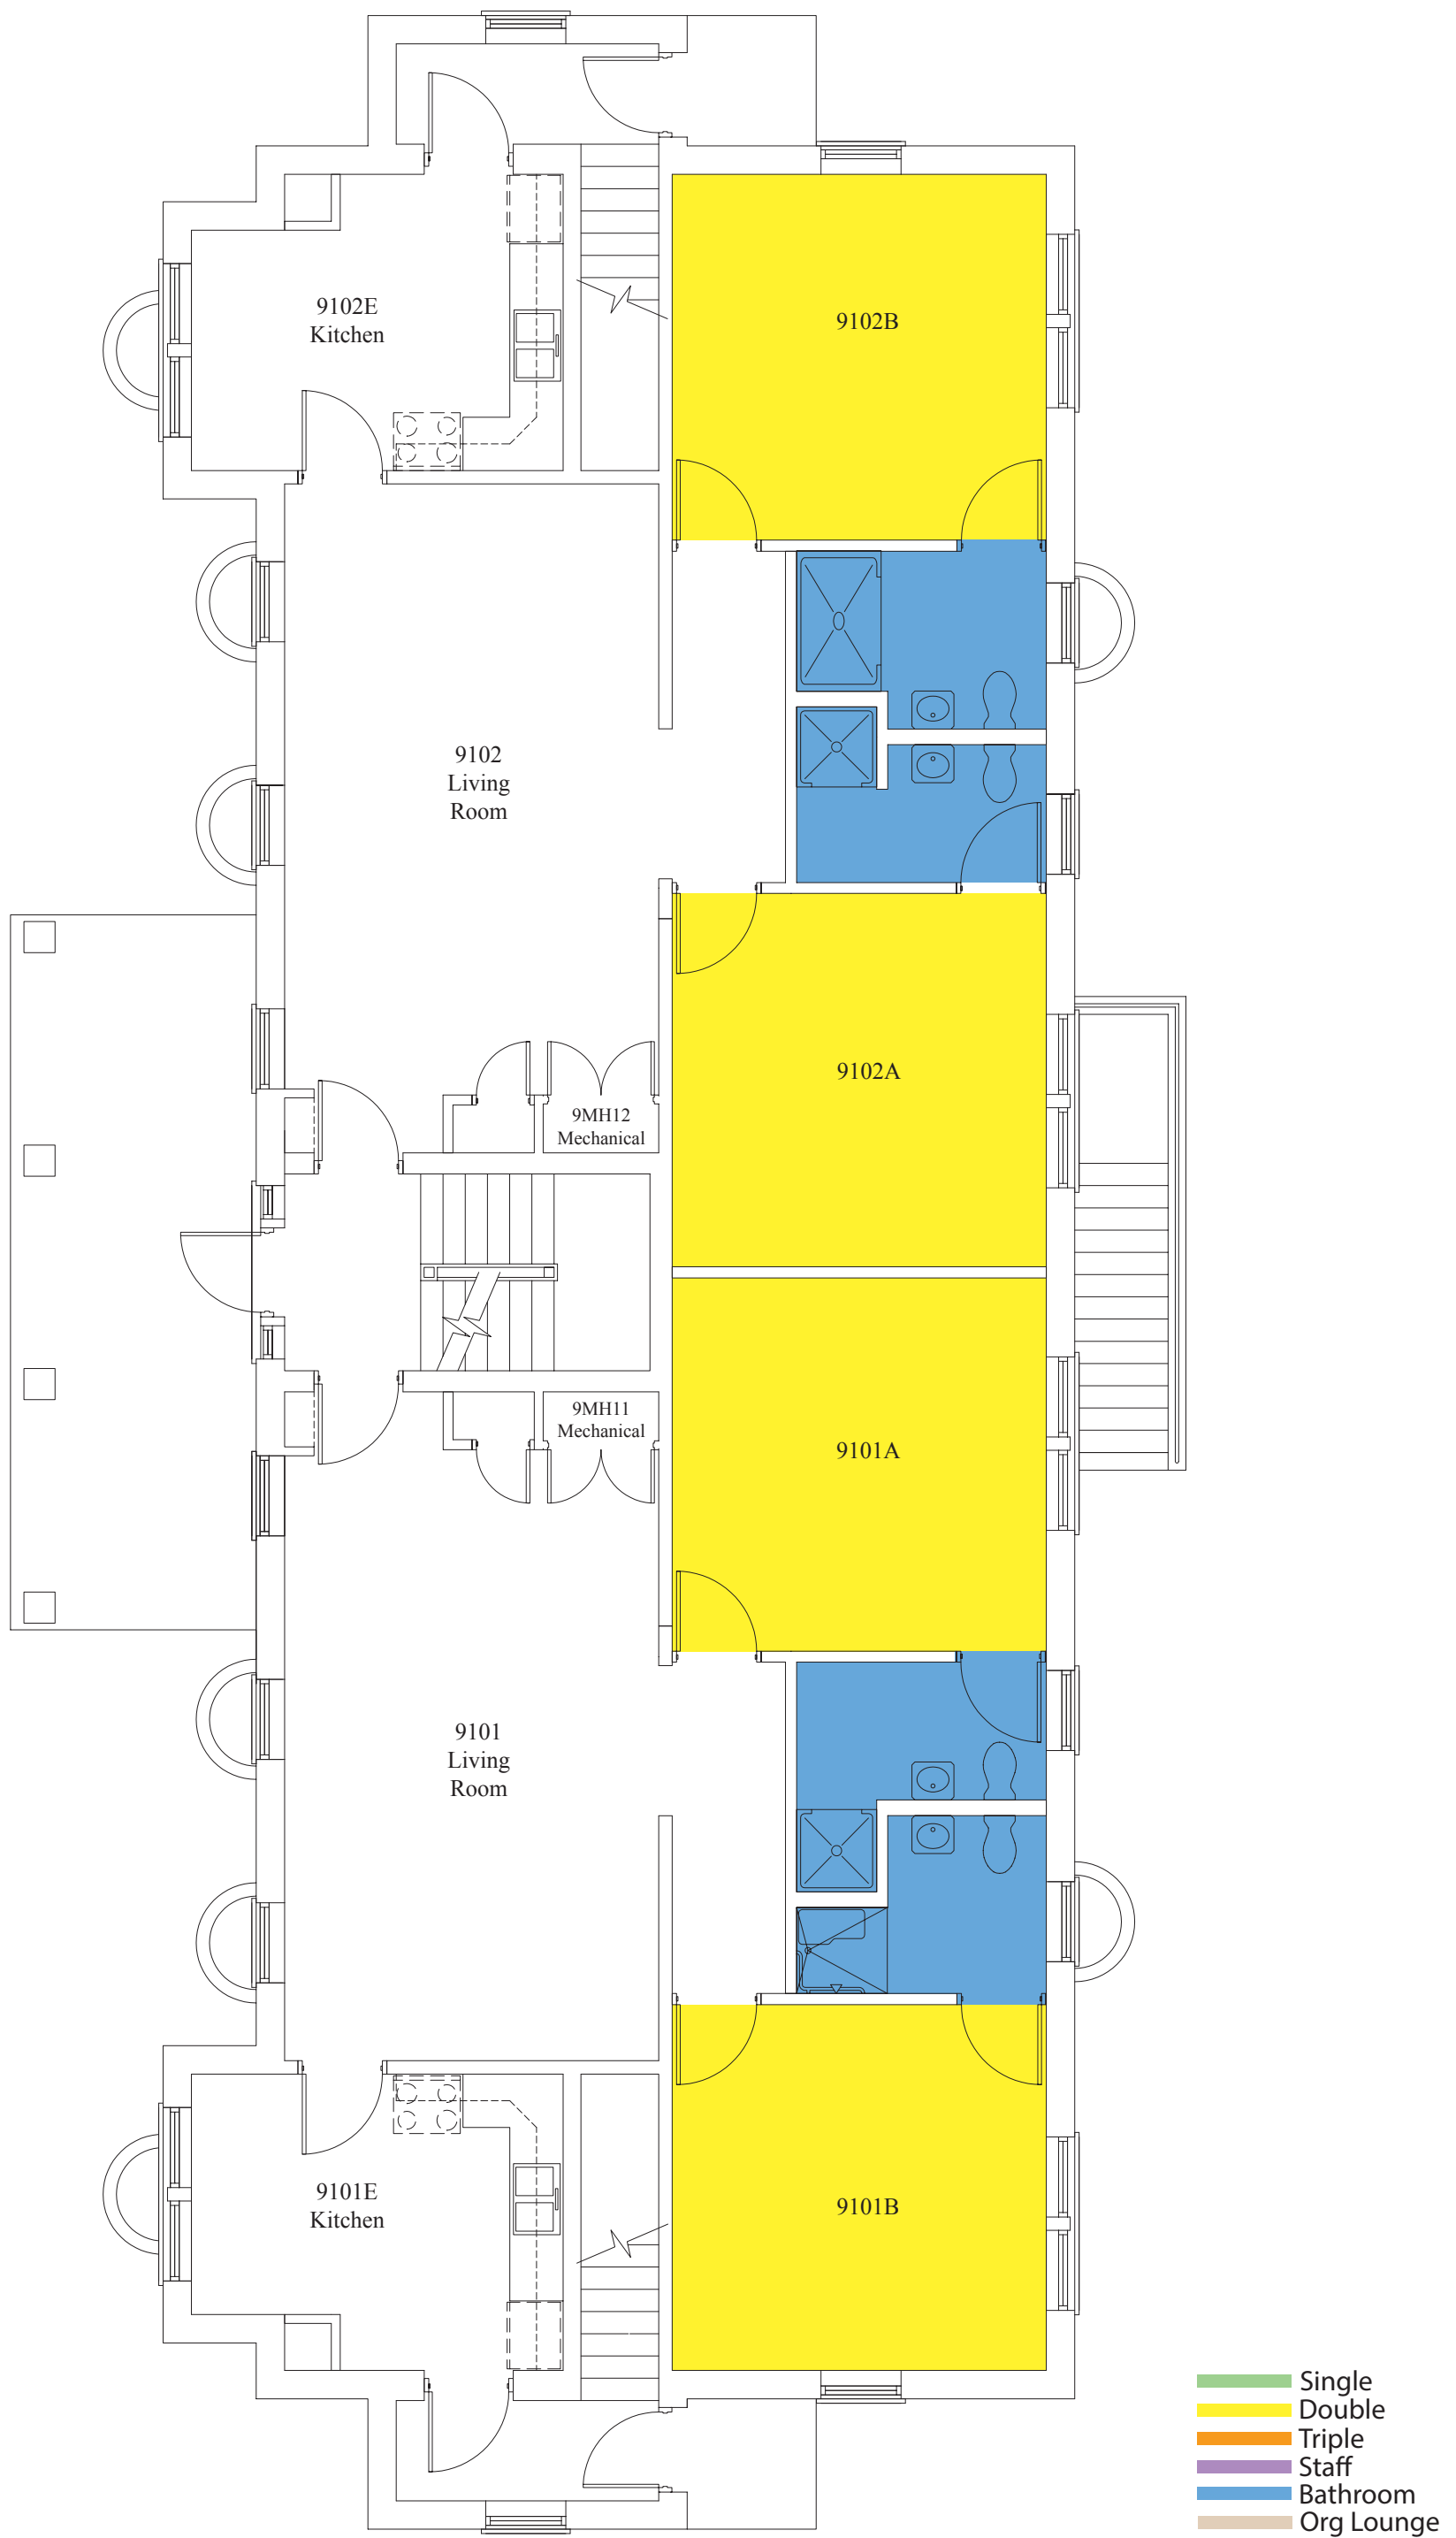

North Campus Apartment
Building 9 First Floor Plan