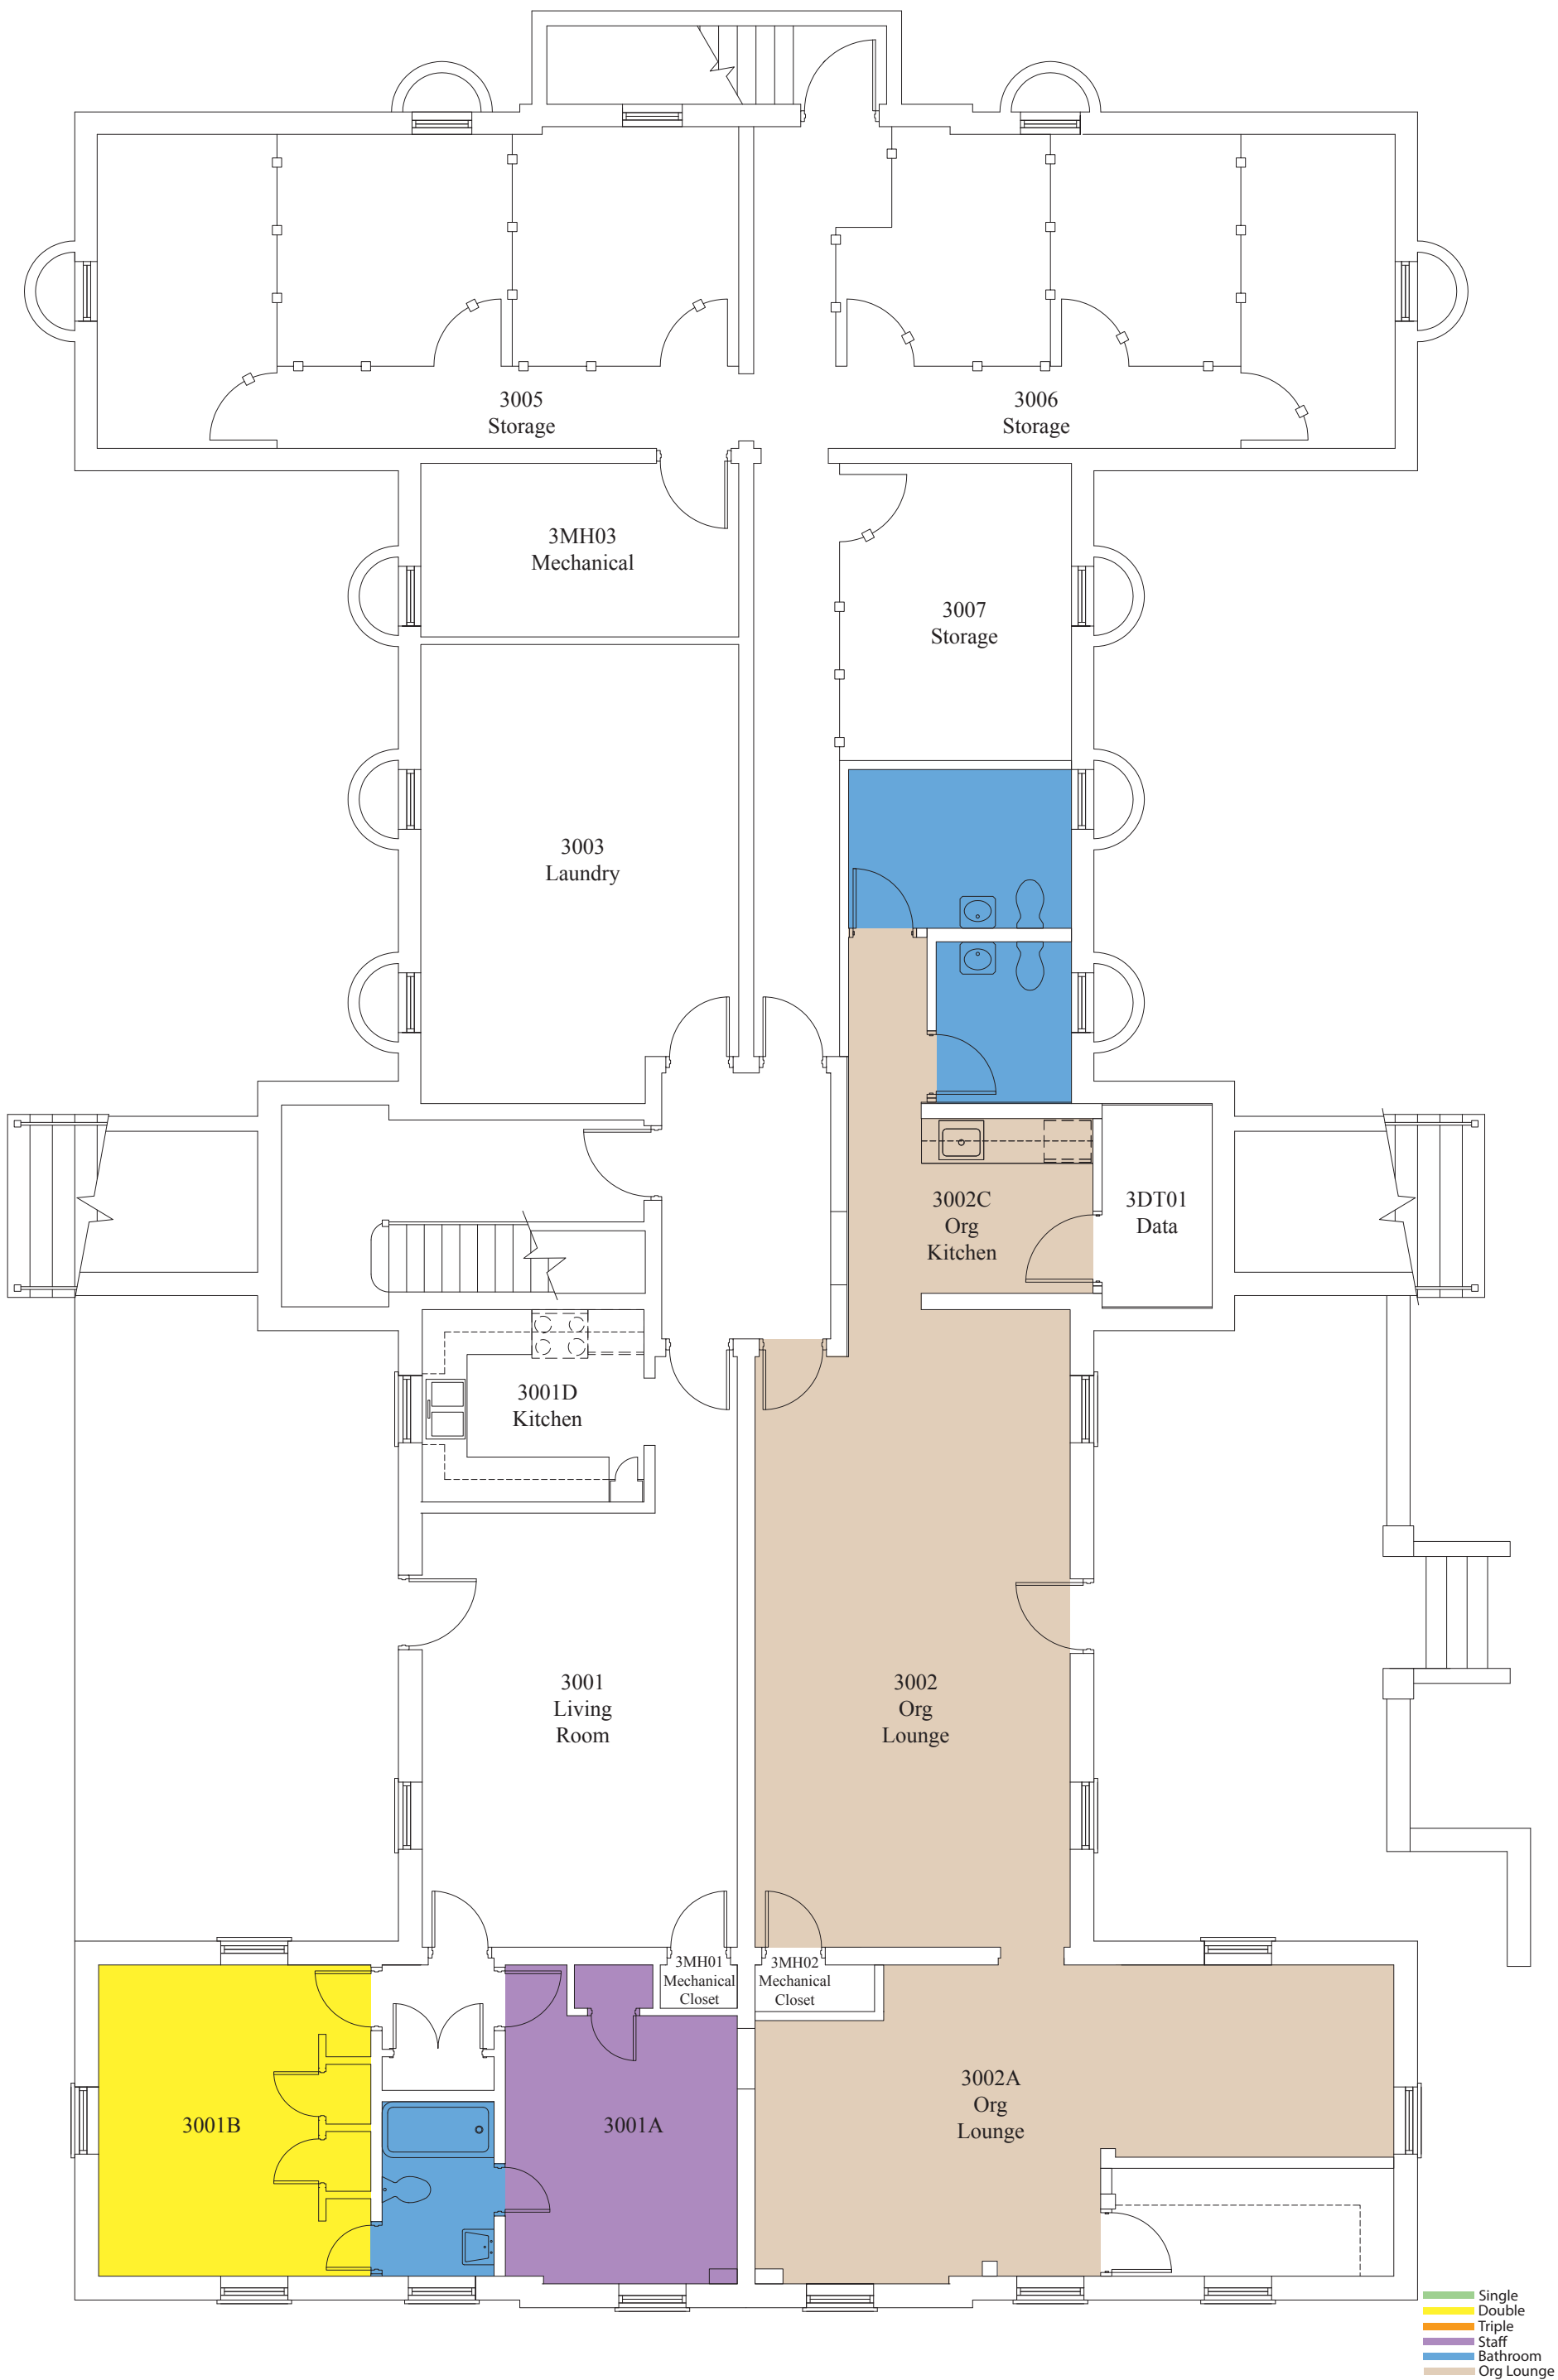

North Campus Apartment
Building 2 Ground Floor Plan

WAKE FOREST
UNIVERSITY

- Single
- Double
- Triple
- Staff
- Bathroom
- Org Lounge

North Campus Apartment
Building 2 First Floor Plan

WAKE FOREST
UNIVERSITY

- Single
- Double
- Triple
- Staff
- Bathroom
- Org Lounge

North Campus Apartment
Building 2 Second Floor Plan

North Campus Apartment
Building 3 Ground Floor Plan

WAKE FOREST
UNIVERSITY

North Campus Apartment
Building 3 First Floor Plan

WAKE FOREST
UNIVERSITY

North Campus Apartment
Building 3 Second Floor Plan

North Campus Apartment
Building 4 Ground Floor Plan

WAKE FOREST
UNIVERSITY

North Campus Apartment
Building 4 First Floor Plan

- Single
- Double
- Triple
- Staff
- Bathroom
- Org Lounge

North Campus Apartment
Building 4 Second Floor Plan

WAKE FOREST
UNIVERSITY

- Single
- Double
- Triple
- Staff
- Bathroom
- Org Lounge

North Campus Apartment
Building 5 Ground Floor Plan

North Campus Apartment
Building 5 First Floor Plan