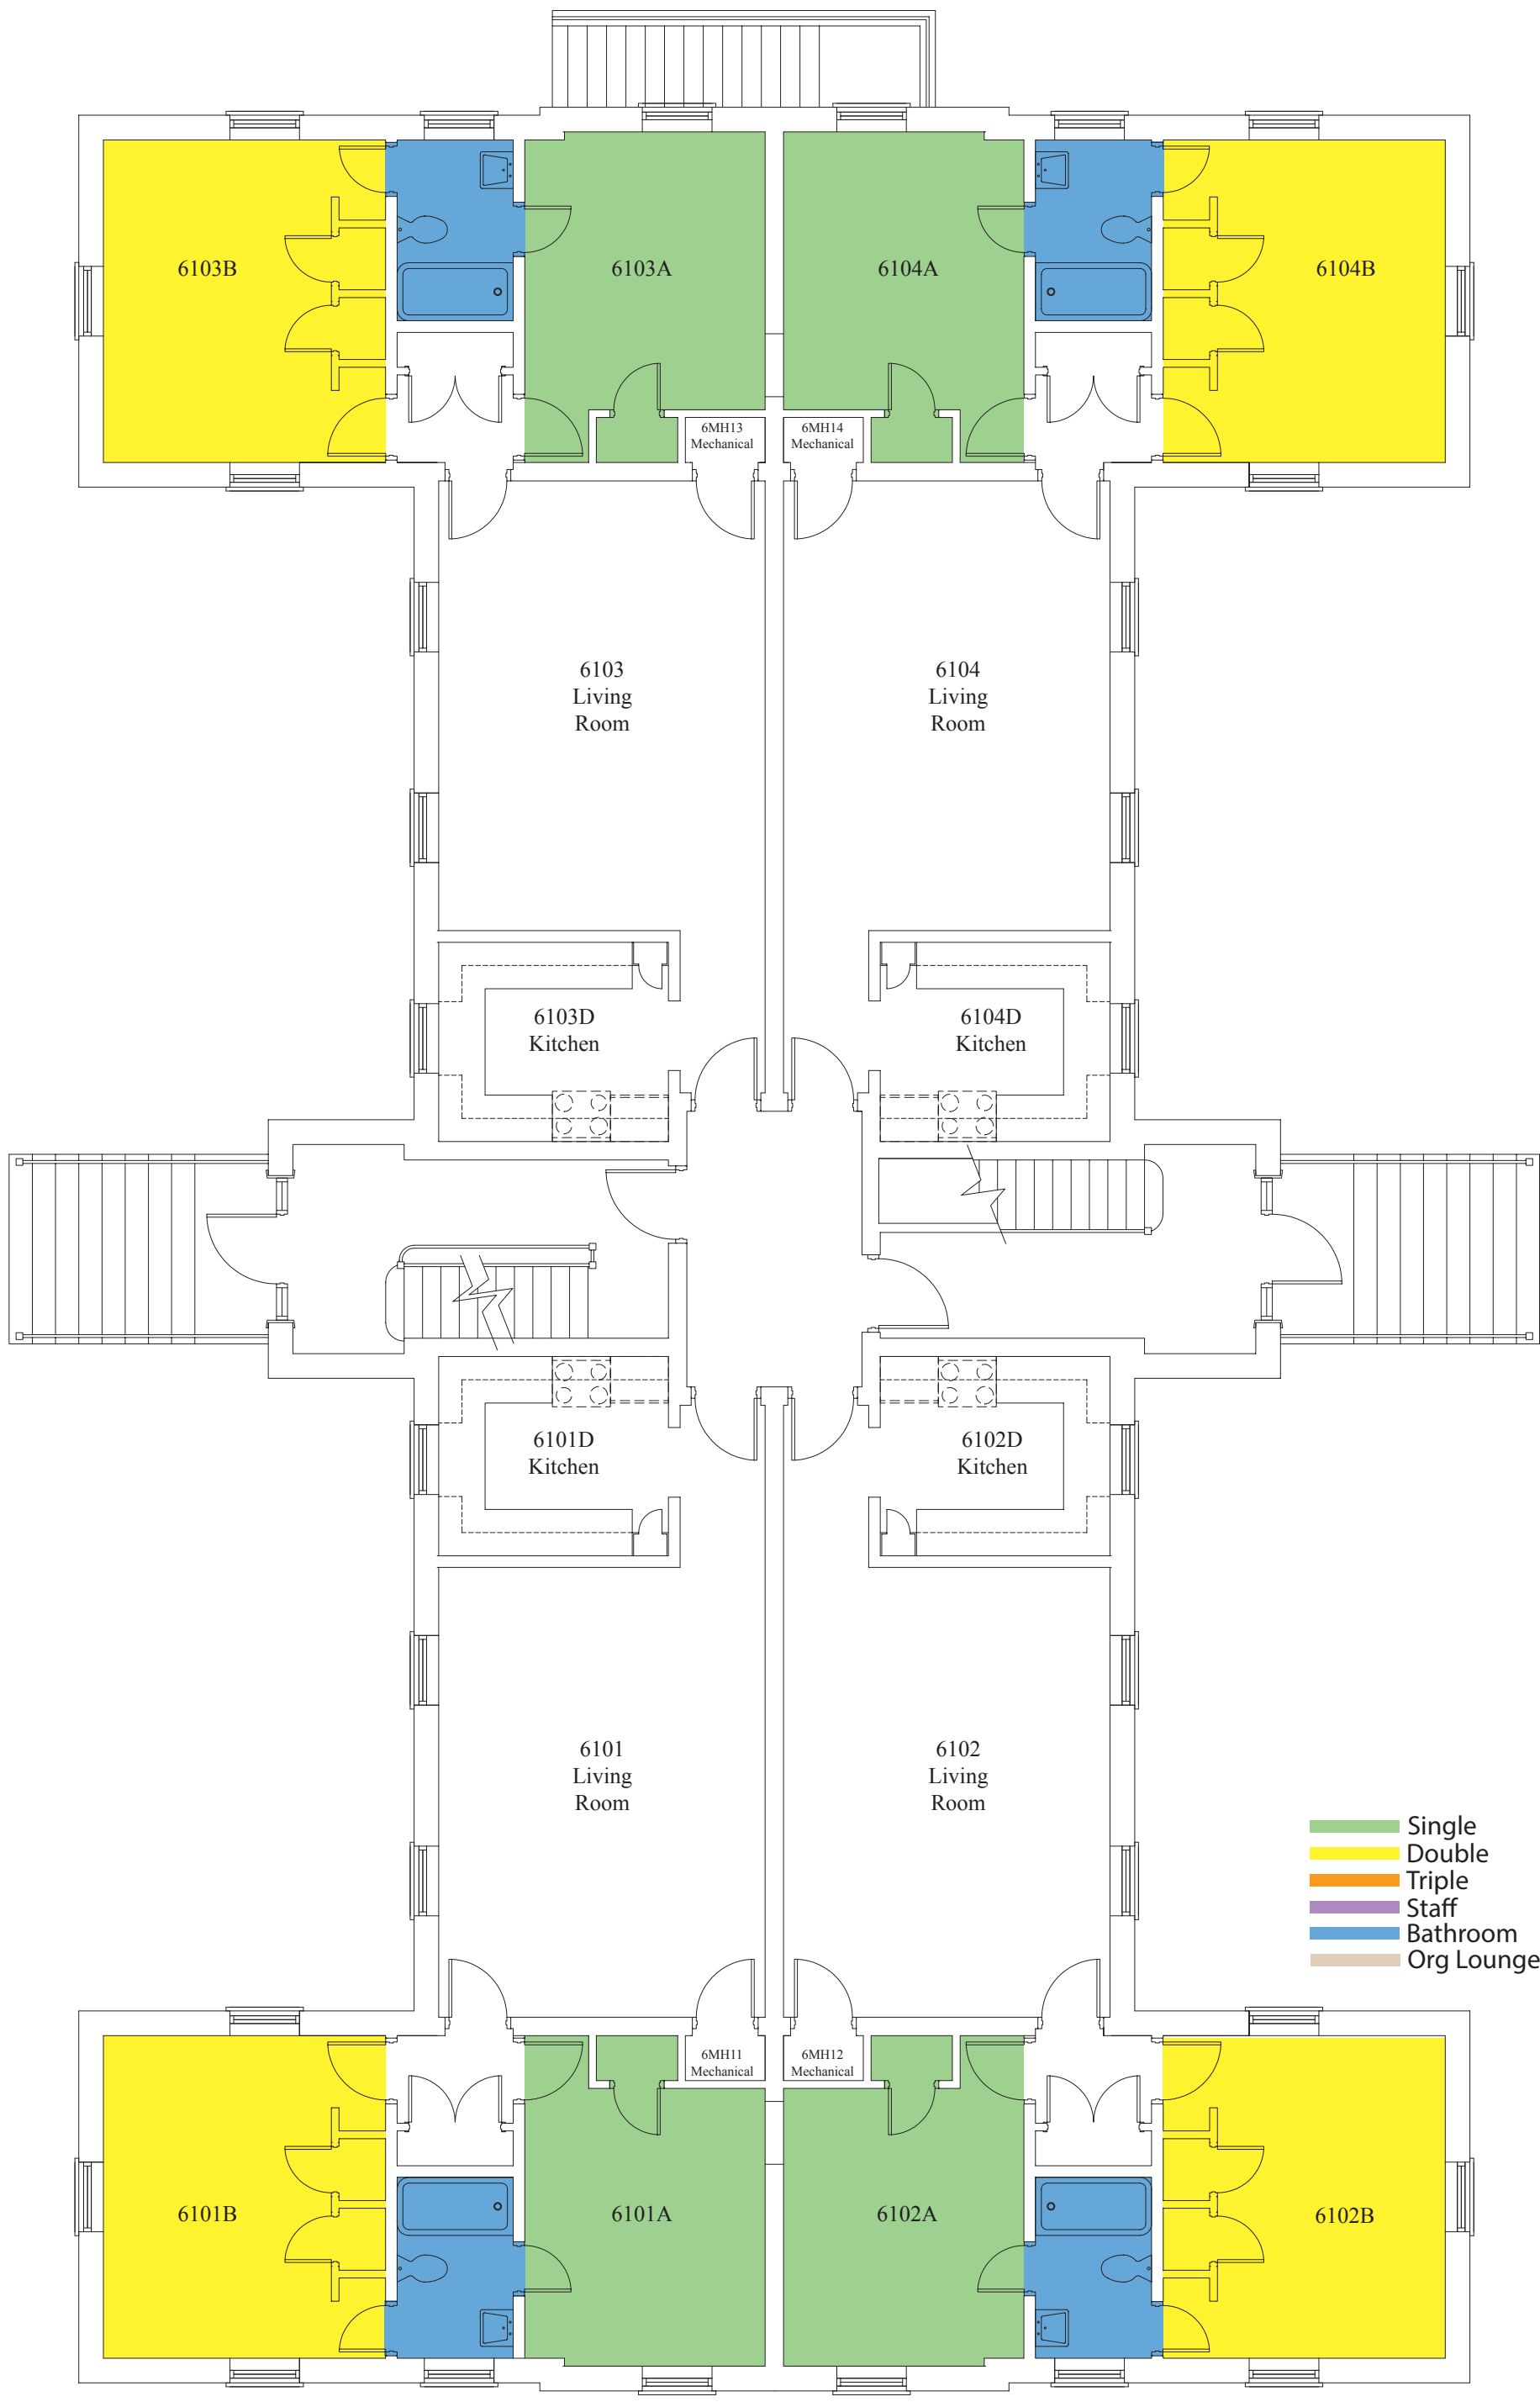

- Single
- Double
- Triple
- Staff
- Bathroom
- Org Lounge

North Campus Apartment
Building 2 Second Floor Plan

North Campus Apartment
Building 3 Ground Floor Plan

WAKE FOREST
UNIVERSITY

North Campus Apartment
Building 3 First Floor Plan

North Campus Apartment
Building 4 Second Floor Plan

WAKE FOREST
UNIVERSITY

- Single
- Double
- Triple
- Staff
- Bathroom
- Org Lounge

North Campus Apartment
Building 5 Ground Floor Plan

North Campus Apartment
Building 5 First Floor Plan

WAKE FOREST
UNIVERSITY

North Campus Apartment
Building 5 Second Floor Plan

WAKE FOREST
UNIVERSITY

- Single
- Double
- Triple
- Staff
- Bathroom
- Org Lounge

North Campus Apartment
Building 6 Ground Floor Plan

- Single
- Double
- Triple
- Staff
- Bathroom
- Org Lounge

North Campus Apartment
Building 6 First Floor Plan

North Campus Apartment
Building 6 Second Floor Plan

WAKE FOREST
UNIVERSITY

North Campus Apartment
Building 7 Ground Floor Plan