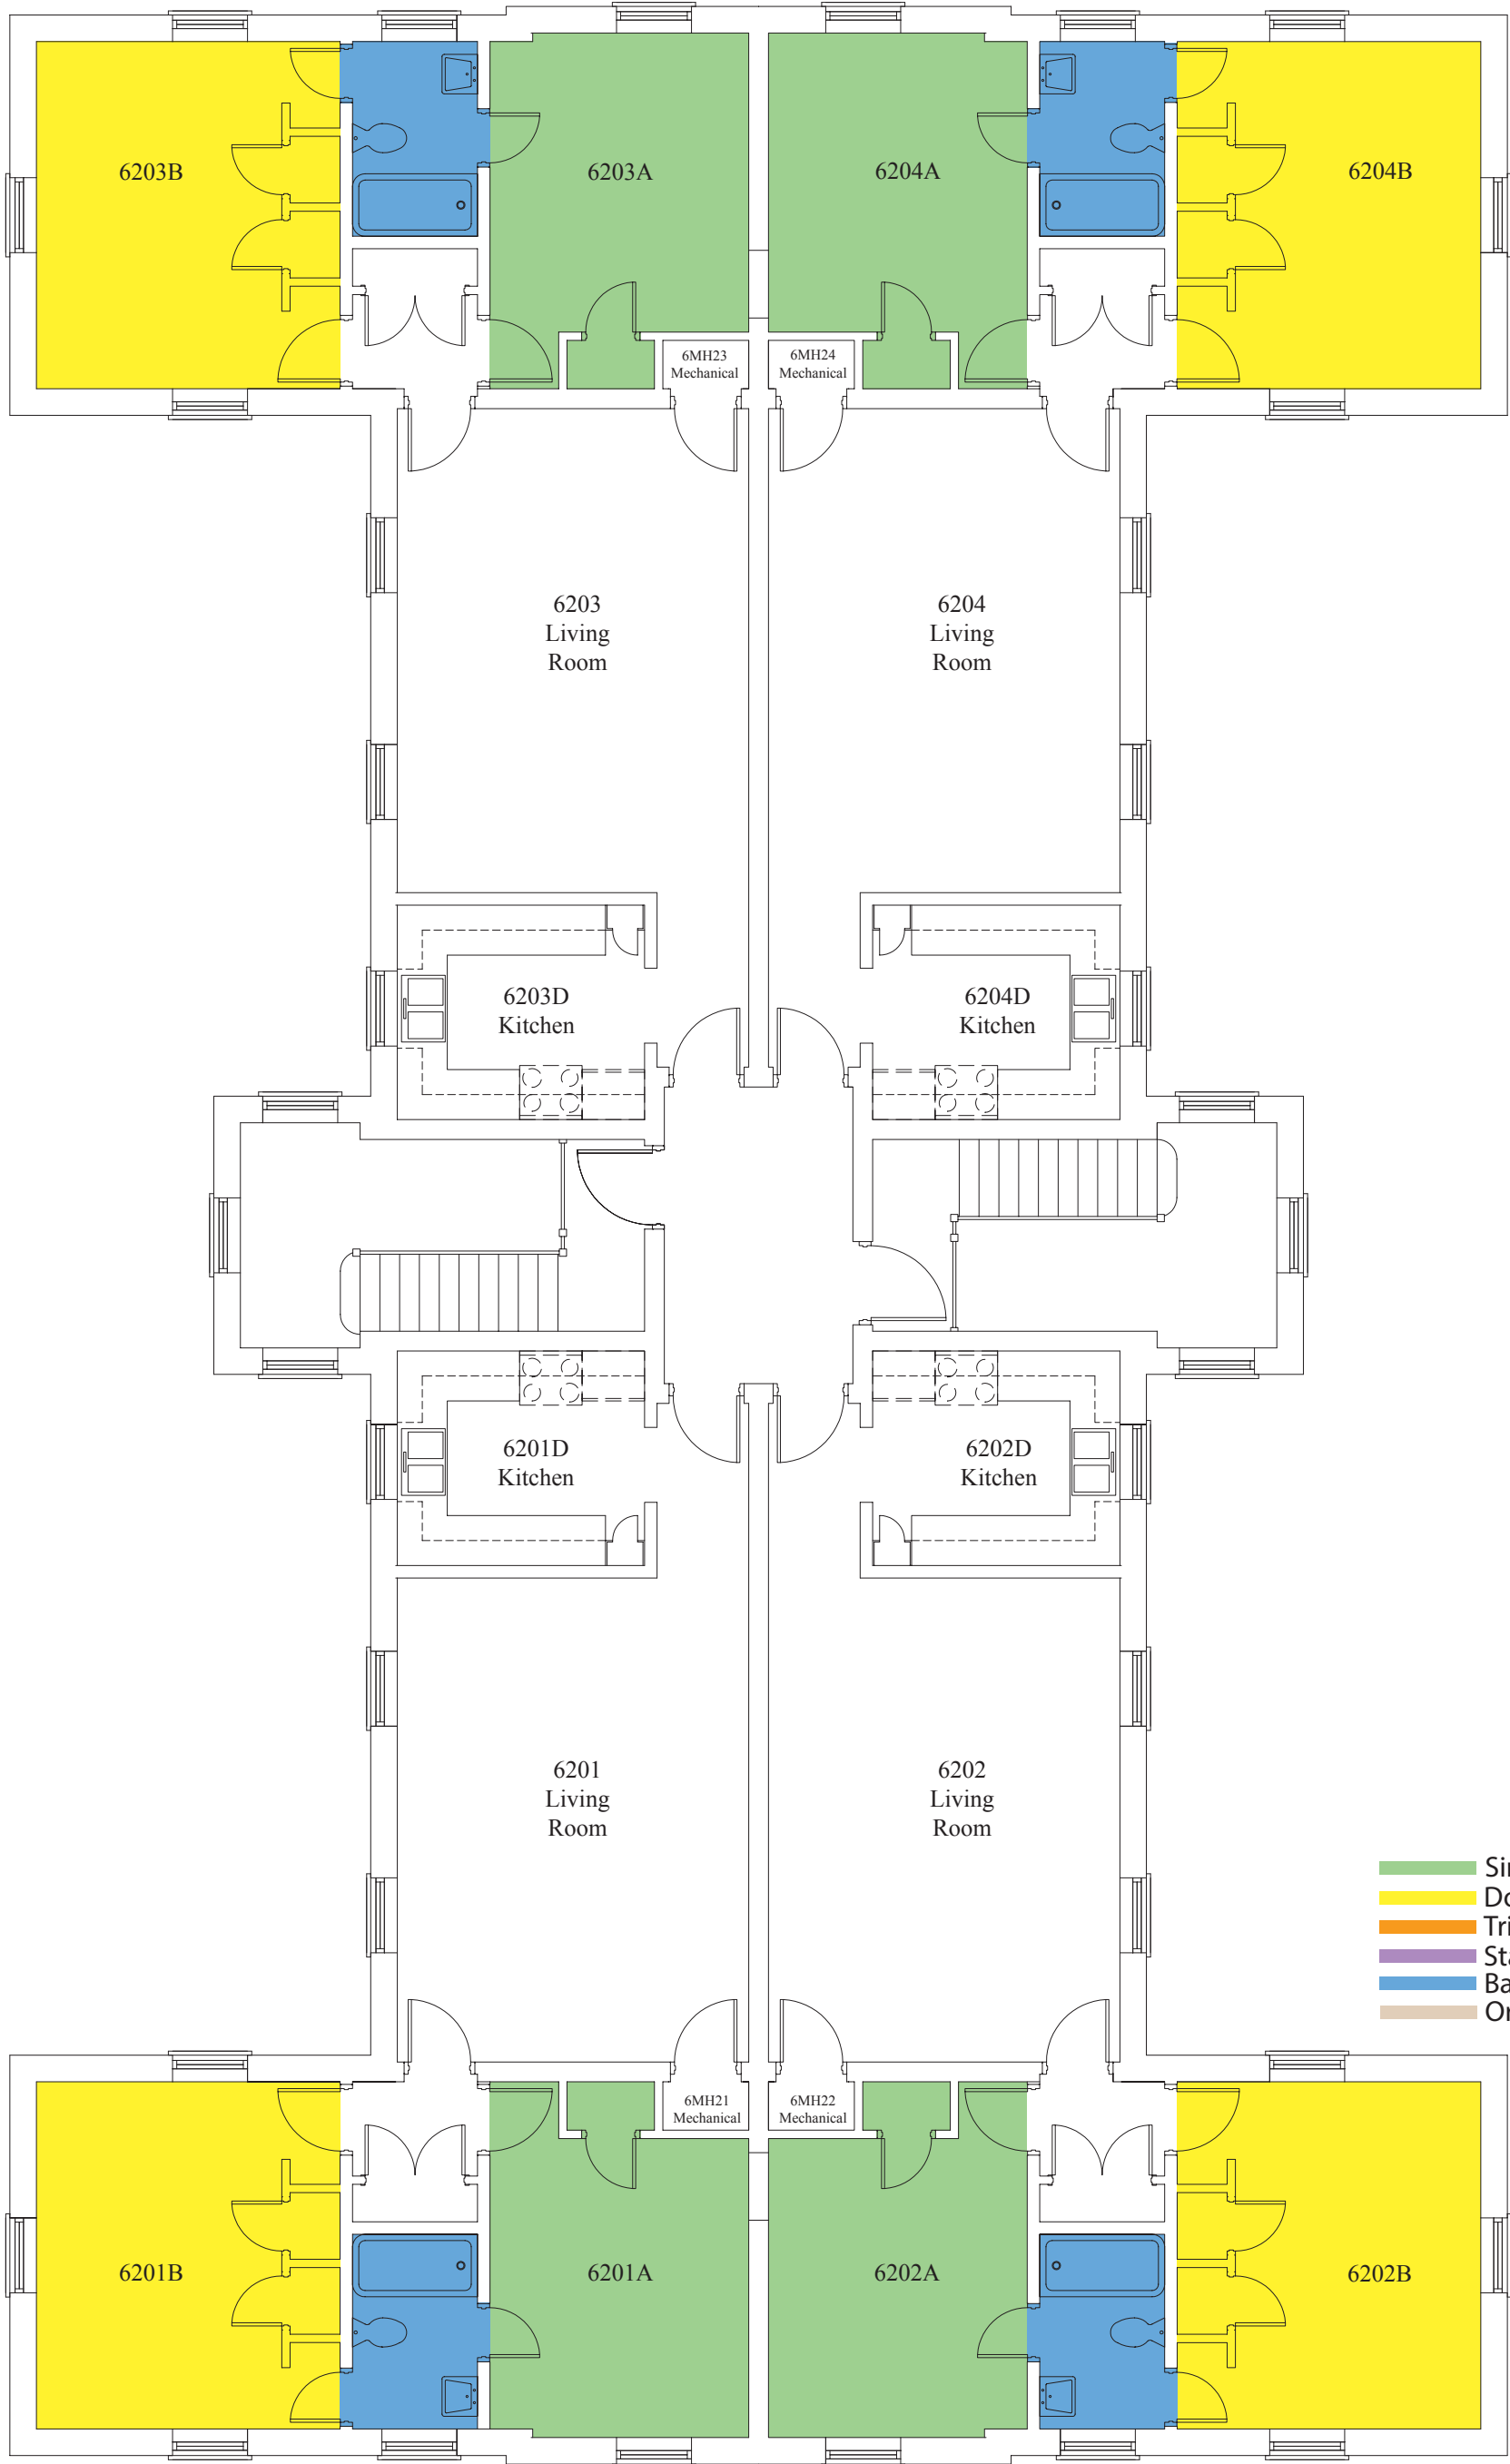

- Single
- Double
- Triple
- Staff
- Bathroom
- Org Lounge

North Campus Apartment
Building 2 Second Floor Plan

North Campus Apartment
Building 3 Ground Floor Plan

WAKE FOREST
UNIVERSITY

North Campus Apartment
Building 3 First Floor Plan

North Campus Apartment
Building 4 Second Floor Plan

WAKE FOREST
UNIVERSITY

- Single
- Double
- Triple
- Staff
- Bathroom
- Org Lounge

North Campus Apartment
Building 5 Ground Floor Plan

North Campus Apartment
Building 5 First Floor Plan

WAKE FOREST
UNIVERSITY

North Campus Apartment
Building 5 Second Floor Plan

WAKE FOREST
UNIVERSITY

- Single
- Double
- Triple
- Staff
- Bathroom
- Org Lounge

North Campus Apartment
Building 6 Ground Floor Plan

- Single
- Double
- Triple
- Staff
- Bathroom
- Org Lounge

North Campus Apartment
Building 6 First Floor Plan

North Campus Apartment
Building 6 Second Floor Plan

WAKE FOREST
UNIVERSITY

North Campus Apartment
Building 7 Ground Floor Plan