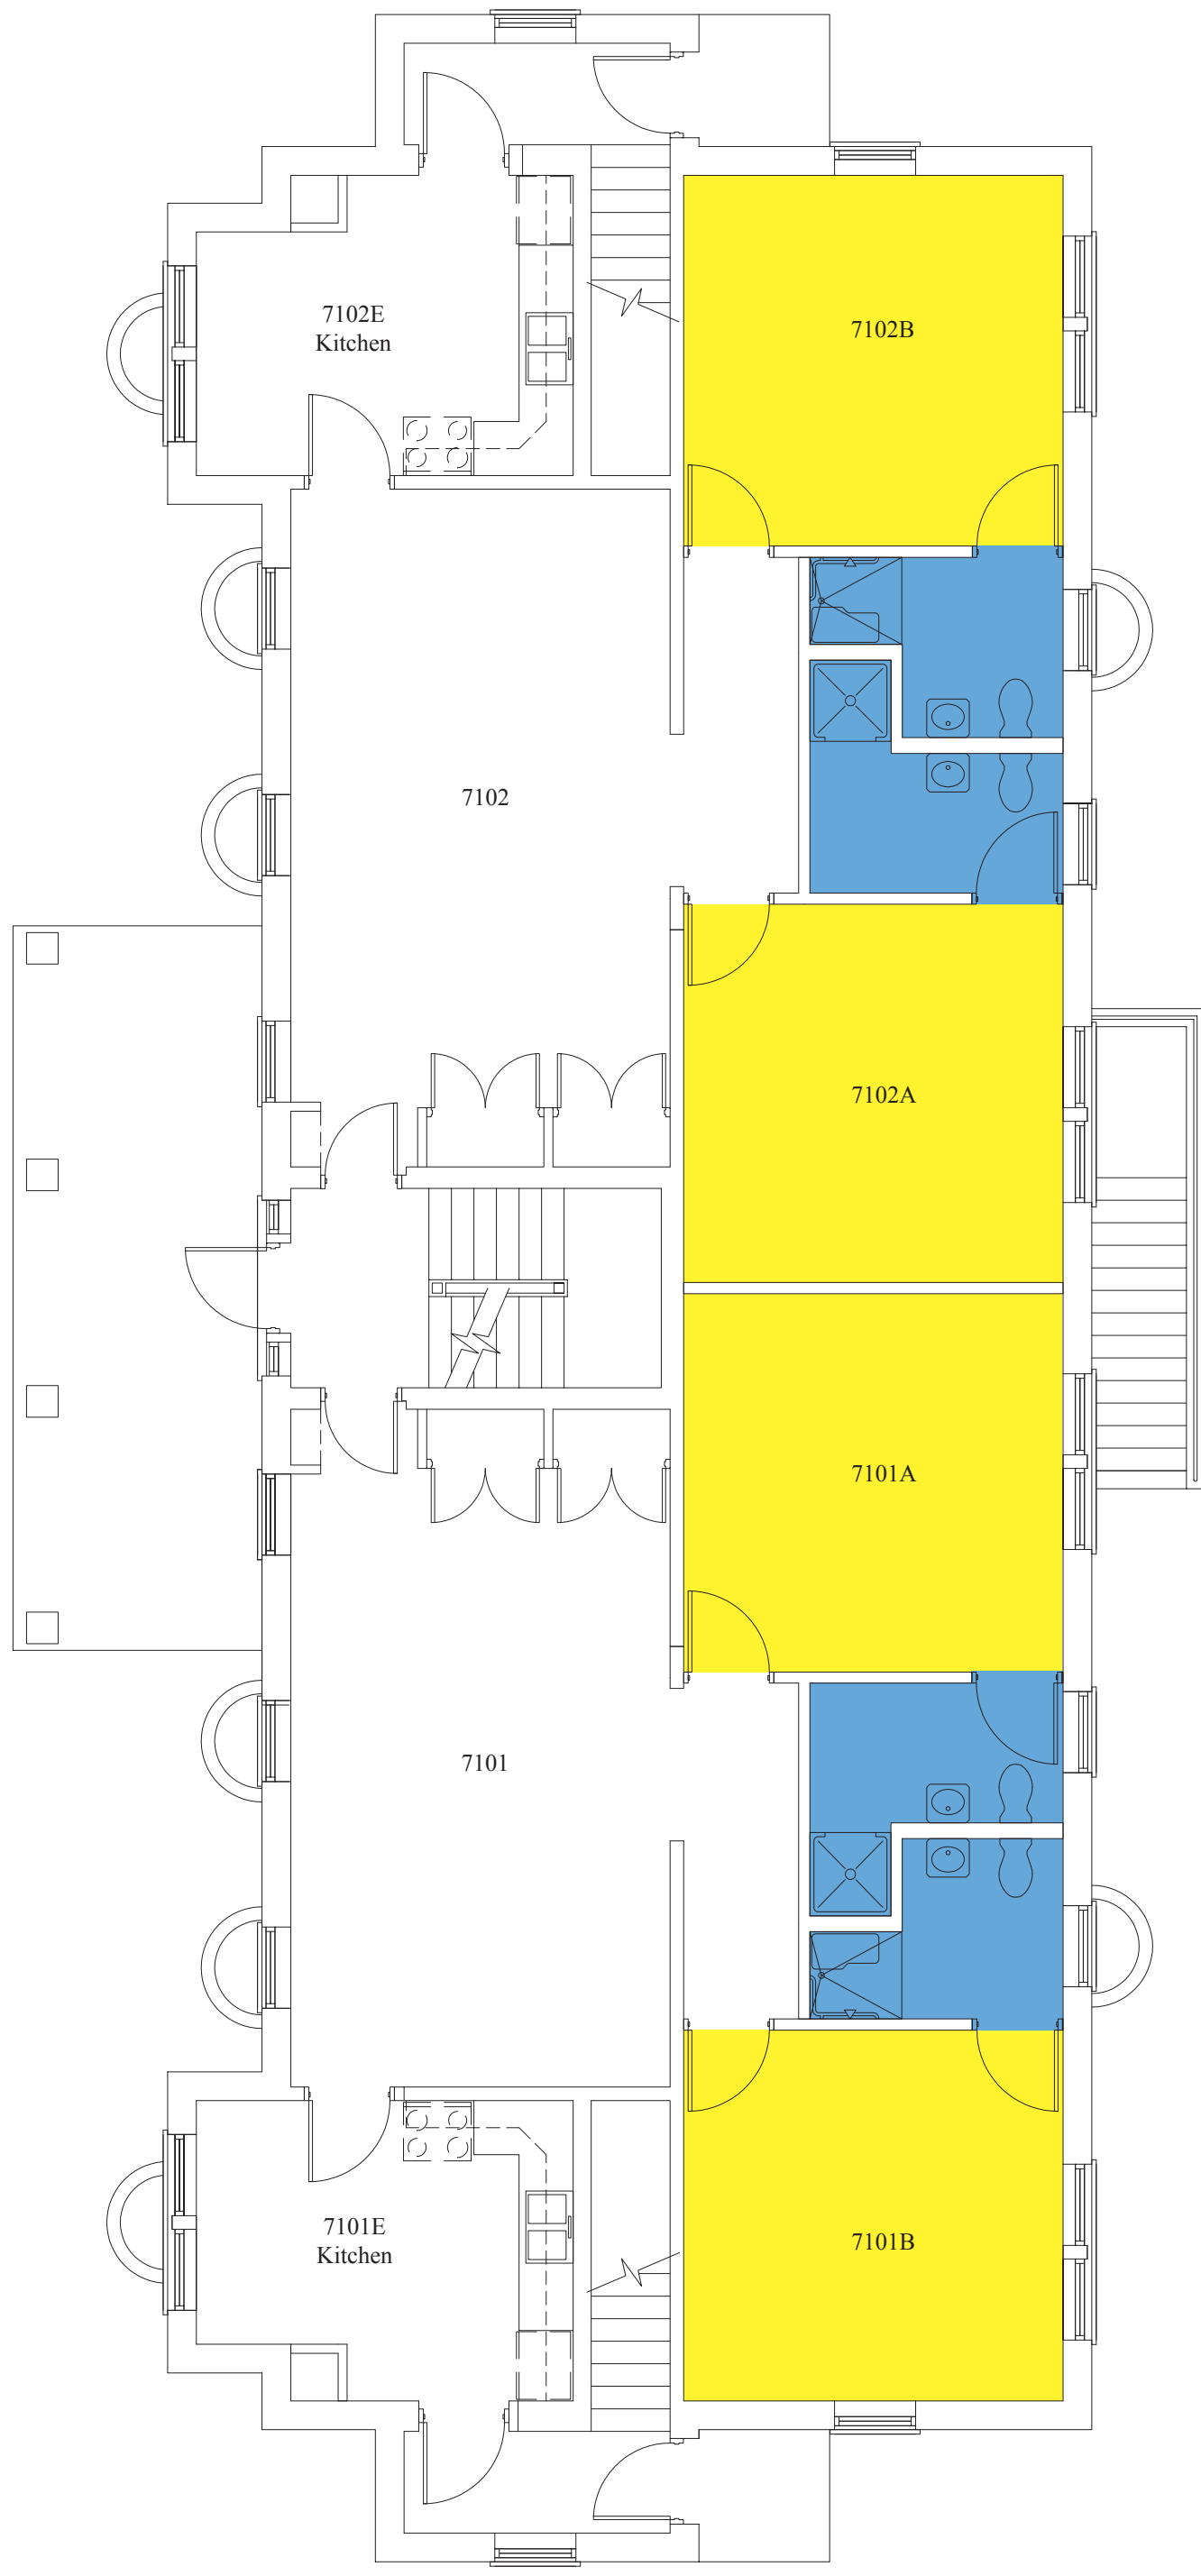

- Single
- Double
- Triple
- Staff
- Bathroom
- Org Lounge

North Campus Apartment
Building 7 First Floor Plan