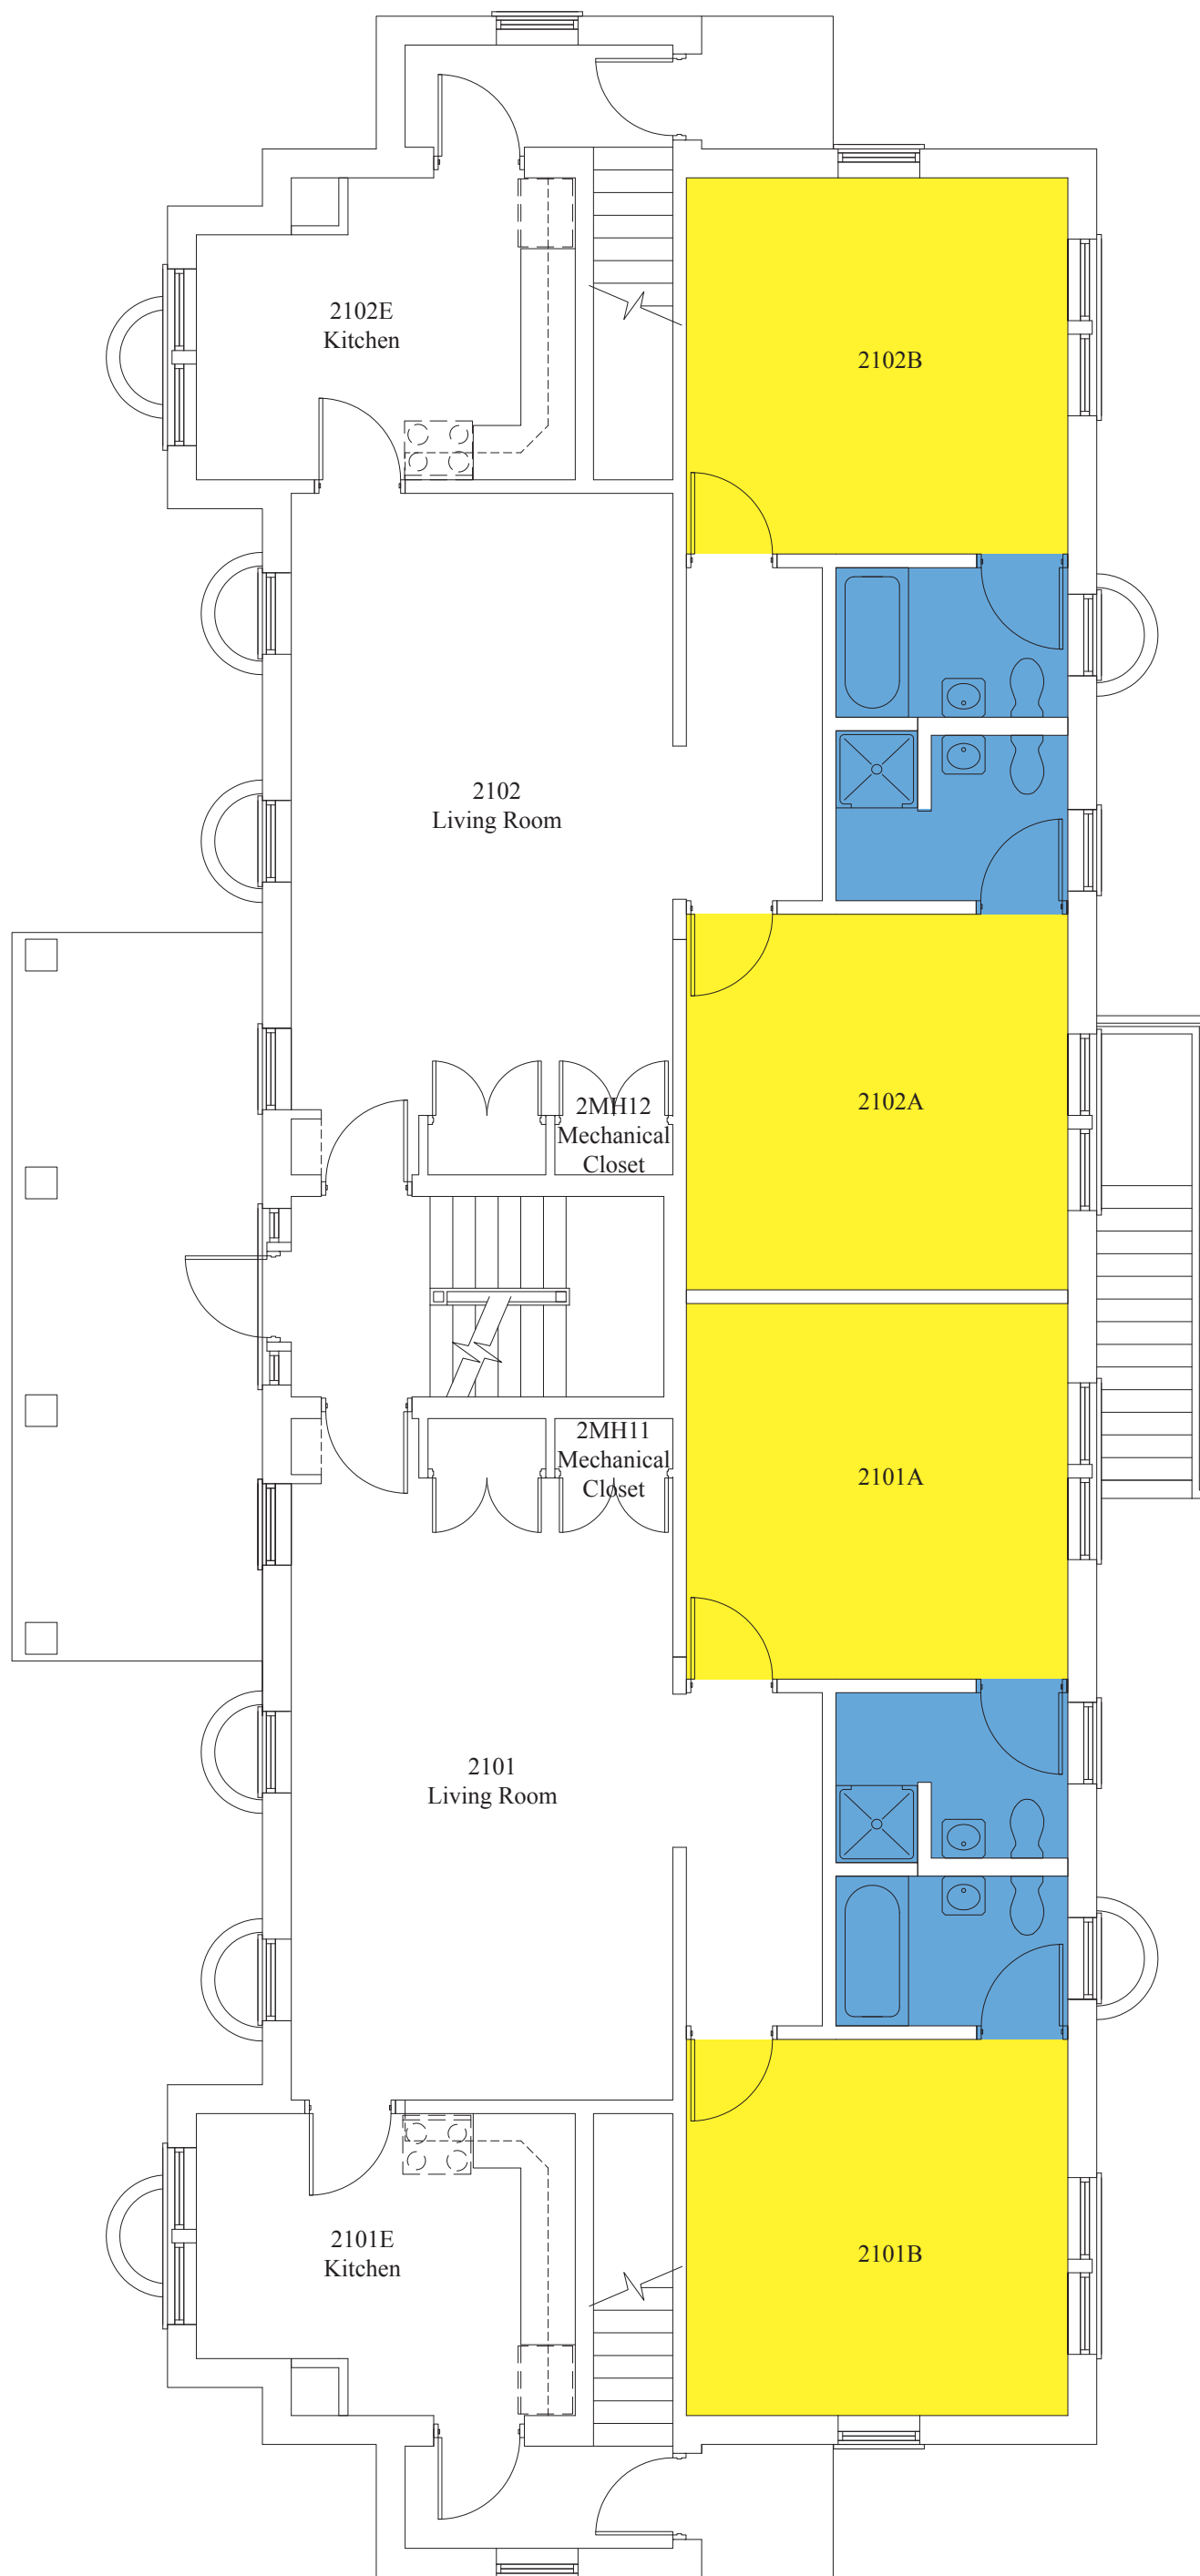

North Campus Apartment
Building 2 Ground Floor Plan

WAKE FOREST
UNIVERSITY

- Single
- Double
- Triple
- Staff
- Bathroom
- Org Lounge

North Campus Apartment
Building 2 First Floor Plan

WAKE FOREST
UNIVERSITY

- Single
- Double
- Triple
- Staff
- Bathroom
- Org Lounge

North Campus Apartment
Building 2 Second Floor Plan

North Campus Apartment
Building 3 Ground Floor Plan

WAKE FOREST
UNIVERSITY

North Campus Apartment
Building 3 First Floor Plan

WAKE FOREST
UNIVERSITY

North Campus Apartment
Building 3 Second Floor Plan

North Campus Apartment
Building 4 Ground Floor Plan

WAKE FOREST
UNIVERSITY

North Campus Apartment
Building 4 First Floor Plan

- Single
- Double
- Triple
- Staff
- Bathroom
- Org Lounge

North Campus Apartment
Building 4 Second Floor Plan

WAKE FOREST
UNIVERSITY

- Single
- Double
- Triple
- Staff
- Bathroom
- Org Lounge

North Campus Apartment
Building 5 Ground Floor Plan

North Campus Apartment
Building 5 First Floor Plan