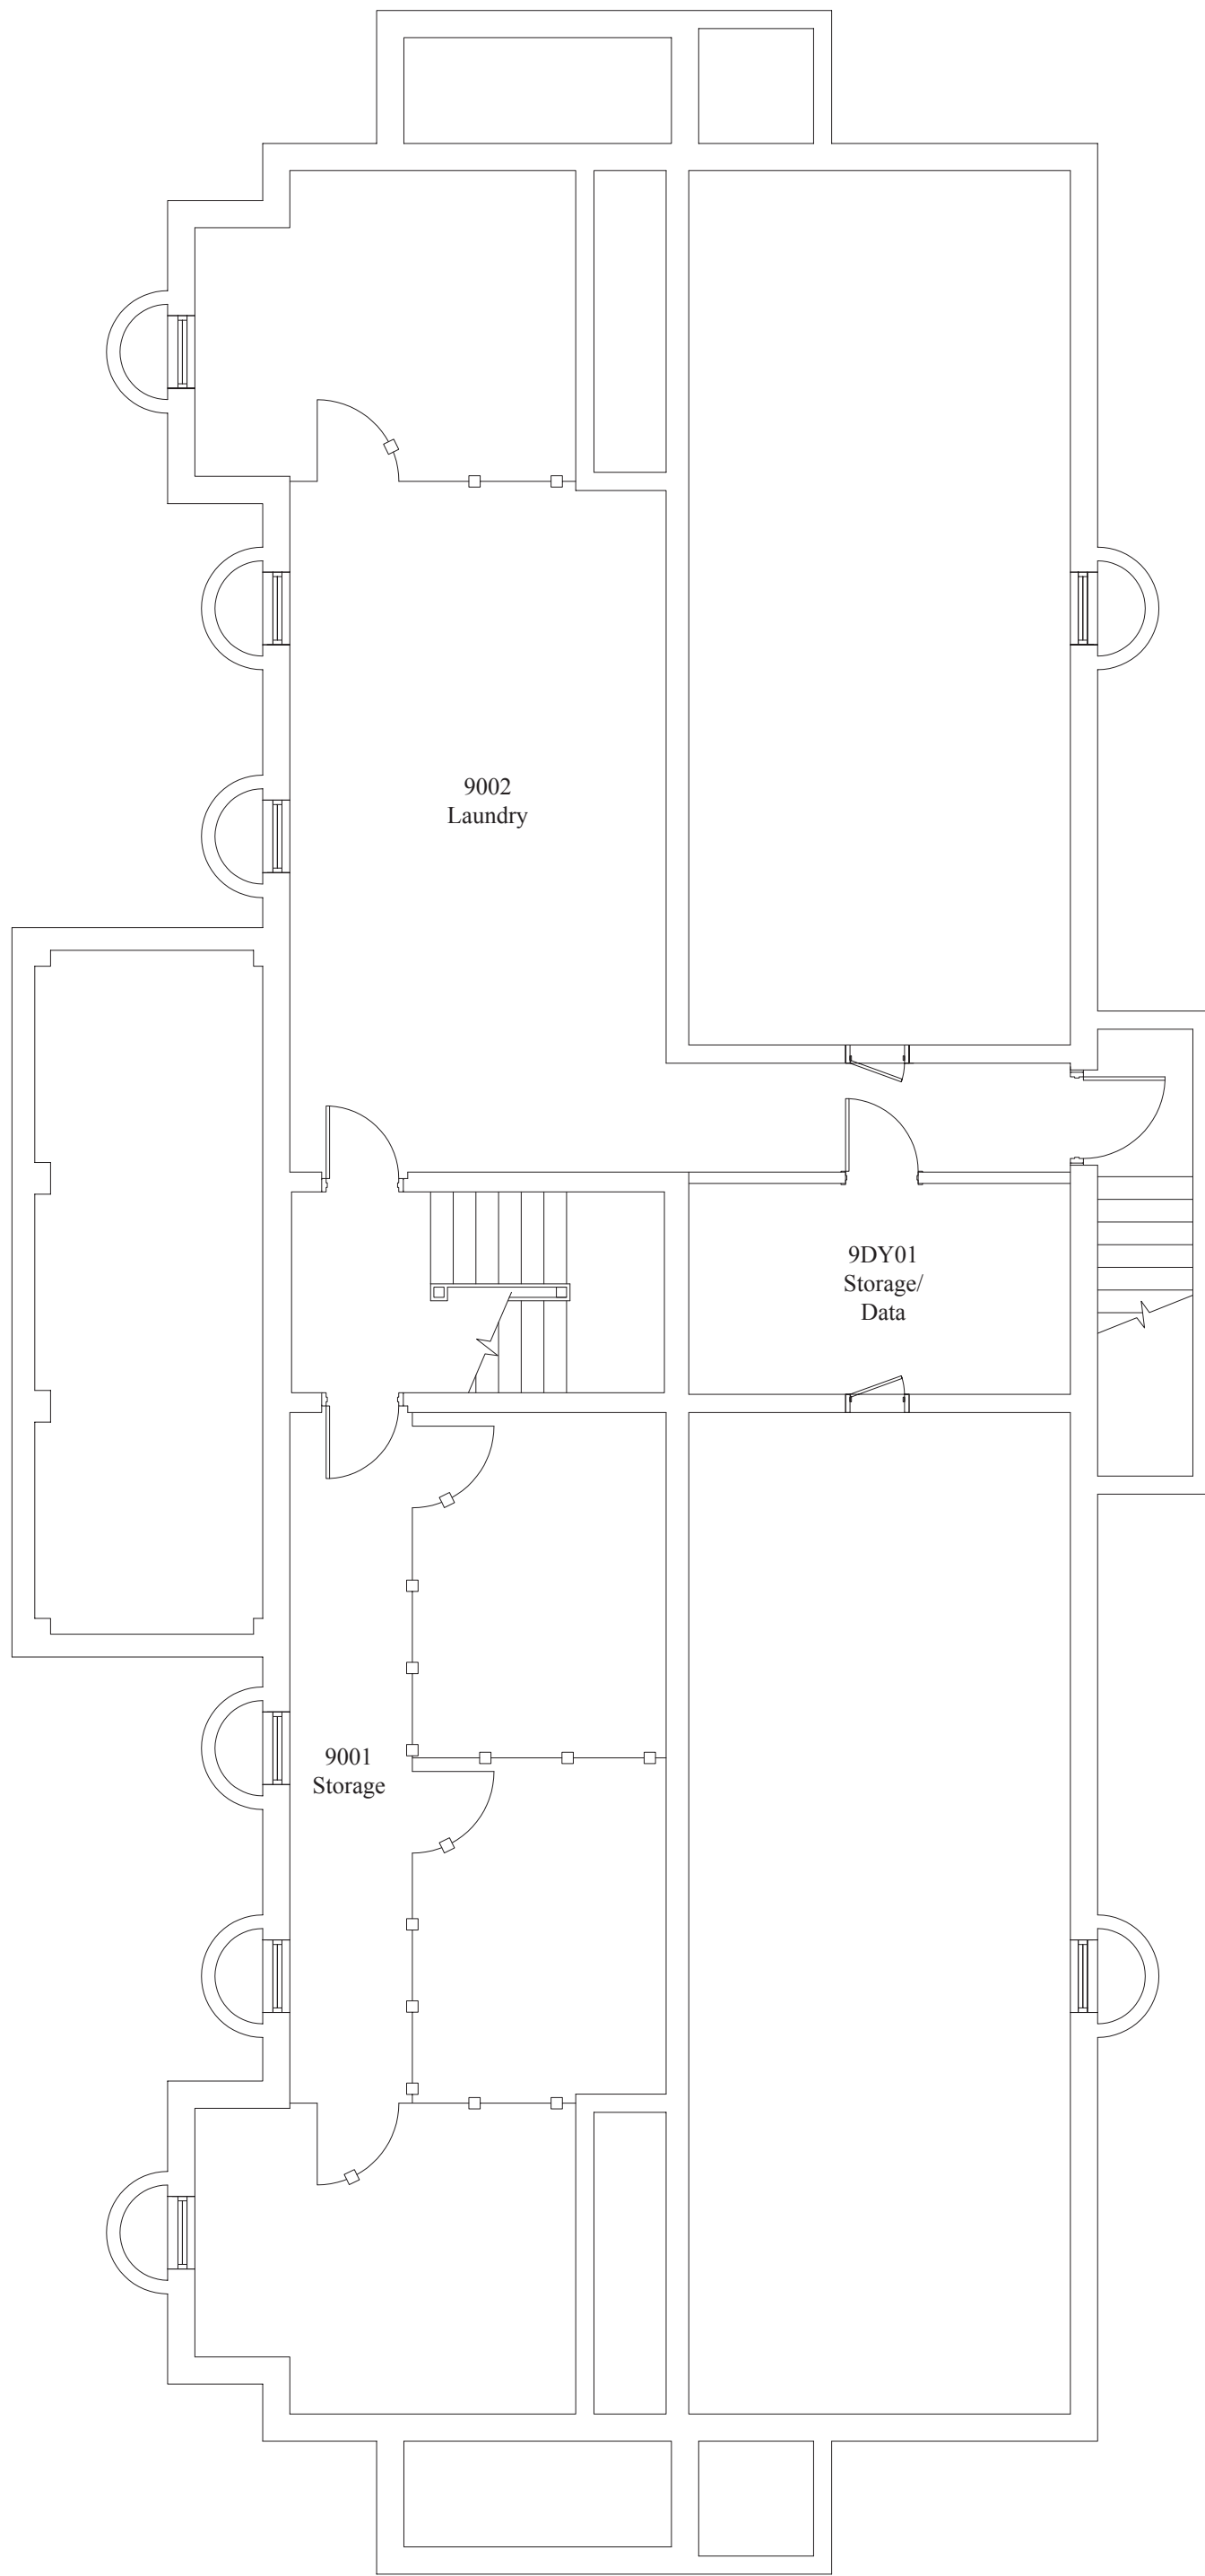

- Single
- Double
- Triple
- Staff
- Bathroom
- Org Lounge

North Campus Apartment
Building 2 Second Floor Plan

North Campus Apartment
Building 3 Ground Floor Plan

WAKE FOREST
UNIVERSITY

North Campus Apartment
Building 3 First Floor Plan

WAKE FOREST
UNIVERSITY

North Campus Apartment
Building 3 Second Floor Plan

North Campus Apartment
Building 4 Ground Floor Plan

WAKE FOREST
UNIVERSITY

North Campus Apartment
Building 4 First Floor Plan

- Single
- Double
- Triple
- Staff
- Bathroom
- Org Lounge

North Campus Apartment
Building 8 Ground Floor Plan

WAKE FOREST
UNIVERSITY

- Single
- Double
- Triple
- Staff
- Bathroom
- Org Lounge

North Campus Apartment
Building 8 First Floor Plan

North Campus Apartment
Building 8 Second Floor Plan

WAKE FOREST
UNIVERSITY

North Campus Apartment
Building 9 Ground Floor Plan

WAKE FOREST
UNIVERSITY

North Campus Apartment
Building 9 First Floor Plan

- Single
- Double
- Triple
- Staff
- Bathroom
- Org Lounge