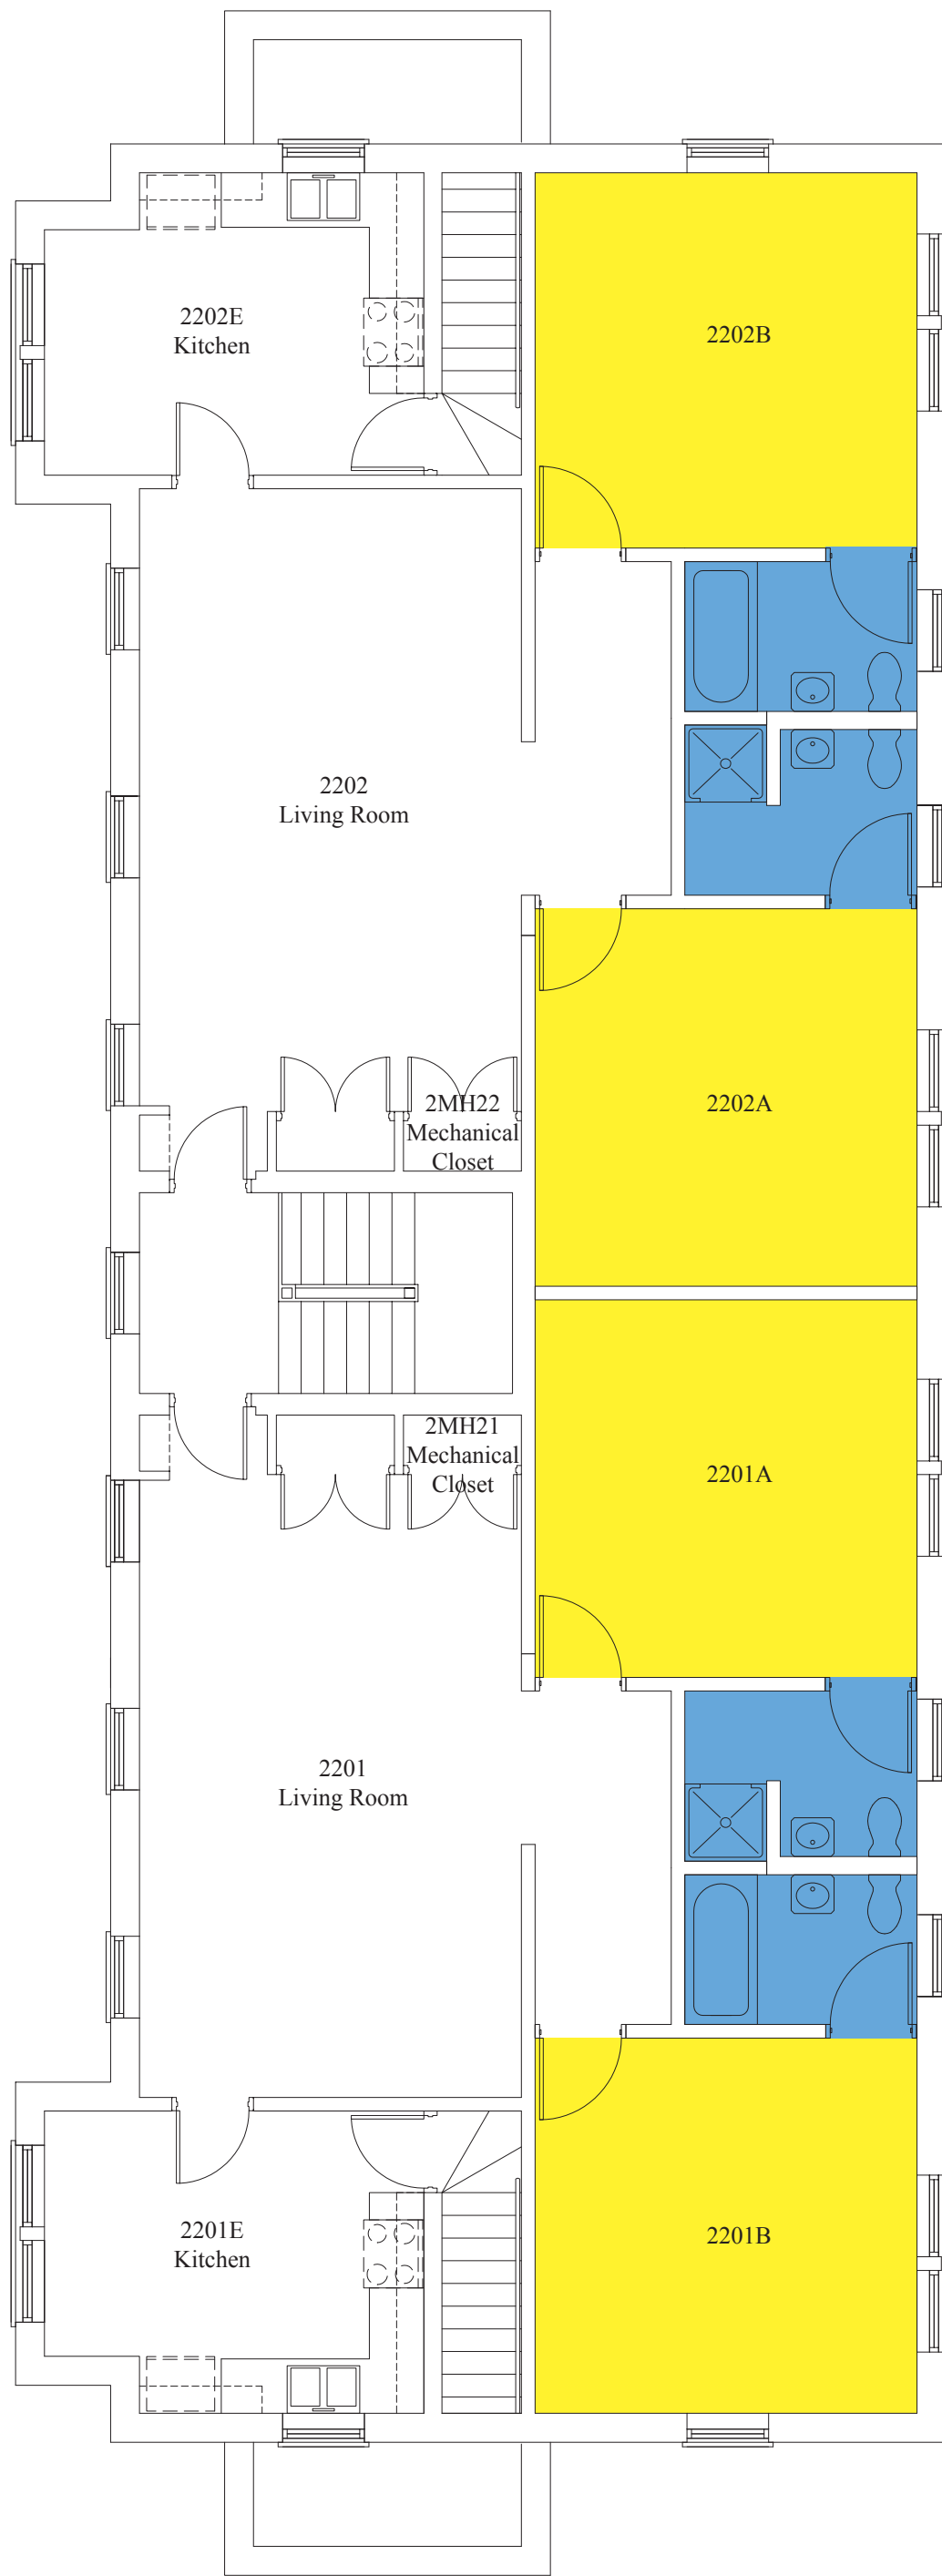

North Campus Apartment
Building 2 Ground Floor Plan

WAKE FOREST
UNIVERSITY

- Single
- Double
- Triple
- Staff
- Bathroom
- Org Lounge

North Campus Apartment
Building 2 First Floor Plan

WAKE FOREST
UNIVERSITY

- Single
- Double
- Triple
- Staff
- Bathroom
- Org Lounge

North Campus Apartment
Building 2 Second Floor Plan

North Campus Apartment
Building 3 Ground Floor Plan

WAKE FOREST
UNIVERSITY

North Campus Apartment
Building 3 First Floor Plan

WAKE FOREST
UNIVERSITY

North Campus Apartment
Building 3 Second Floor Plan

North Campus Apartment
Building 4 Ground Floor Plan

WAKE FOREST
UNIVERSITY

North Campus Apartment
Building 4 First Floor Plan

- Single
- Double
- Triple
- Staff
- Bathroom
- Org Lounge

North Campus Apartment
Building 4 Second Floor Plan

WAKE FOREST
UNIVERSITY

- Single
- Double
- Triple
- Staff
- Bathroom
- Org Lounge

North Campus Apartment
Building 5 Ground Floor Plan

North Campus Apartment
Building 5 First Floor Plan