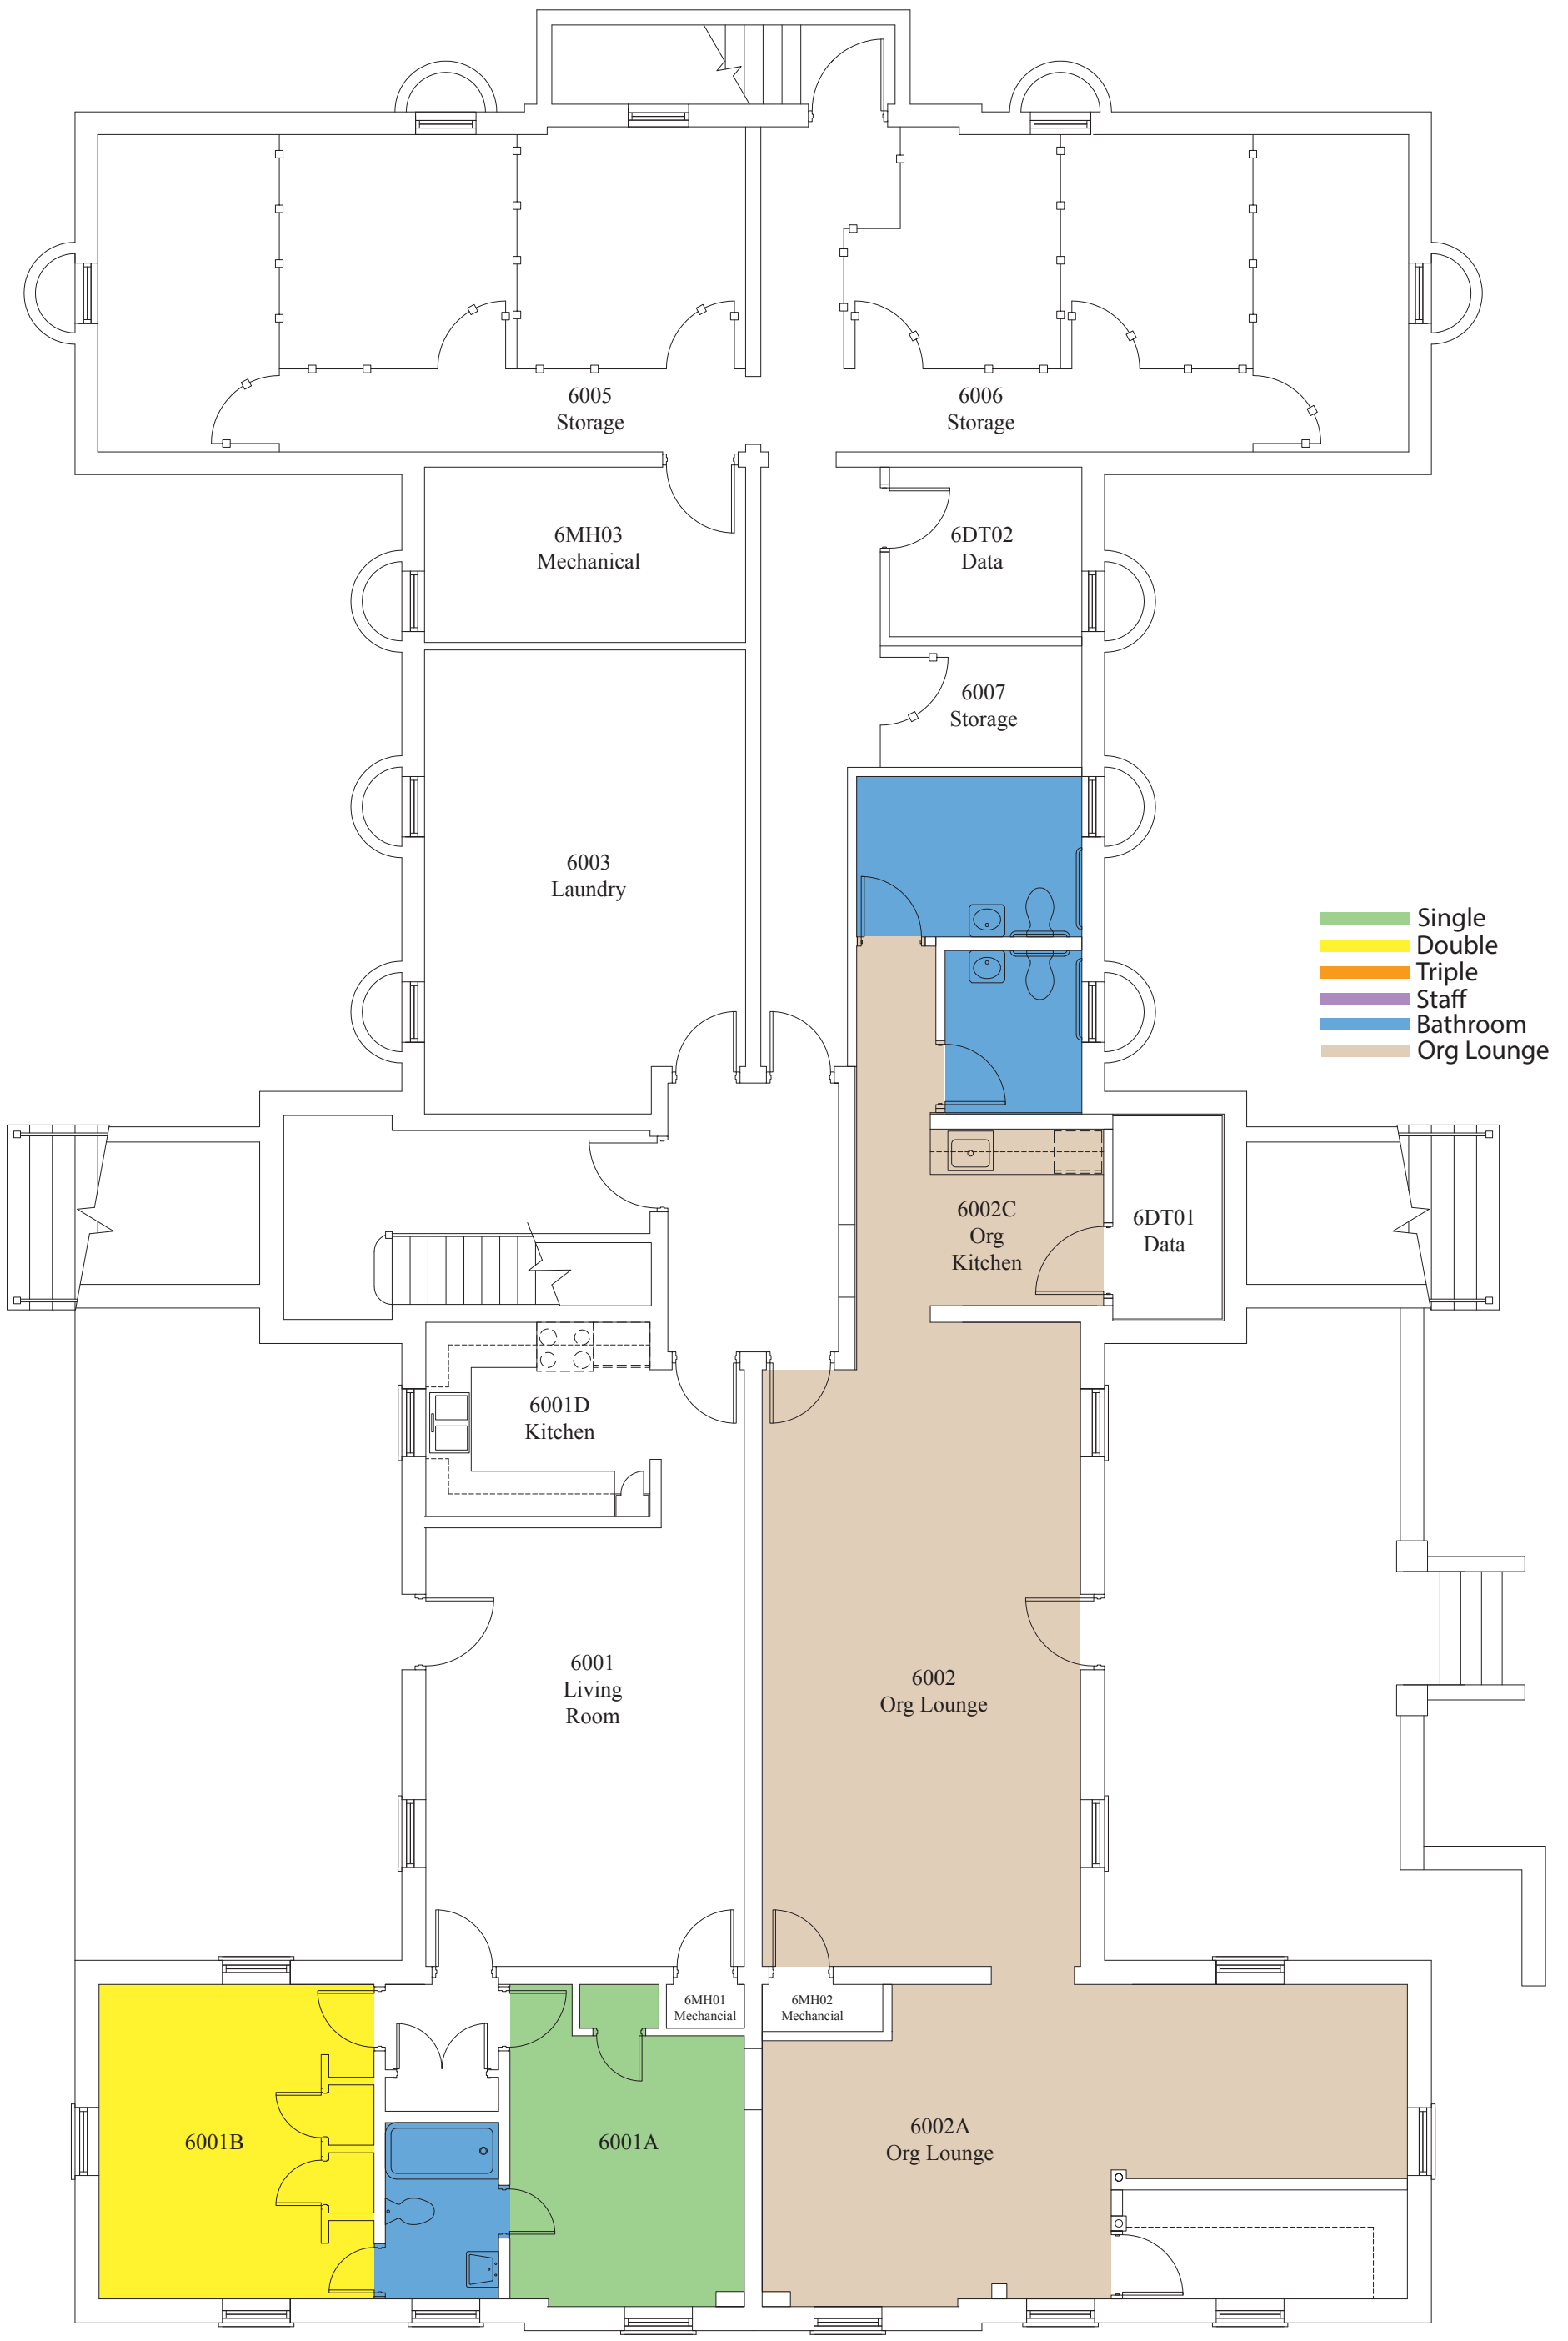

- Single
- Double
- Triple
- Staff
- Bathroom
- Org Lounge

North Campus Apartment
Building 2 Second Floor Plan

North Campus Apartment
Building 3 Ground Floor Plan

WAKE FOREST
UNIVERSITY

North Campus Apartment
Building 3 First Floor Plan

WAKE FOREST
UNIVERSITY

North Campus Apartment
Building 3 Second Floor Plan

North Campus Apartment
Building 4 Ground Floor Plan

WAKE FOREST
UNIVERSITY

North Campus Apartment
Building 4 First Floor Plan

- Single
- Double
- Triple
- Staff
- Bathroom
- Org Lounge

North Campus Apartment
Building 4 Second Floor Plan

WAKE FOREST
UNIVERSITY

- Single
- Double
- Triple
- Staff
- Bathroom
- Org Lounge

North Campus Apartment
Building 5 Ground Floor Plan

North Campus Apartment
Building 5 First Floor Plan

WAKE FOREST
UNIVERSITY

North Campus Apartment
Building 5 Second Floor Plan

WAKE FOREST
UNIVERSITY

- Single
- Double
- Triple
- Staff
- Bathroom
- Org Lounge

North Campus Apartment
Building 6 Ground Floor Plan