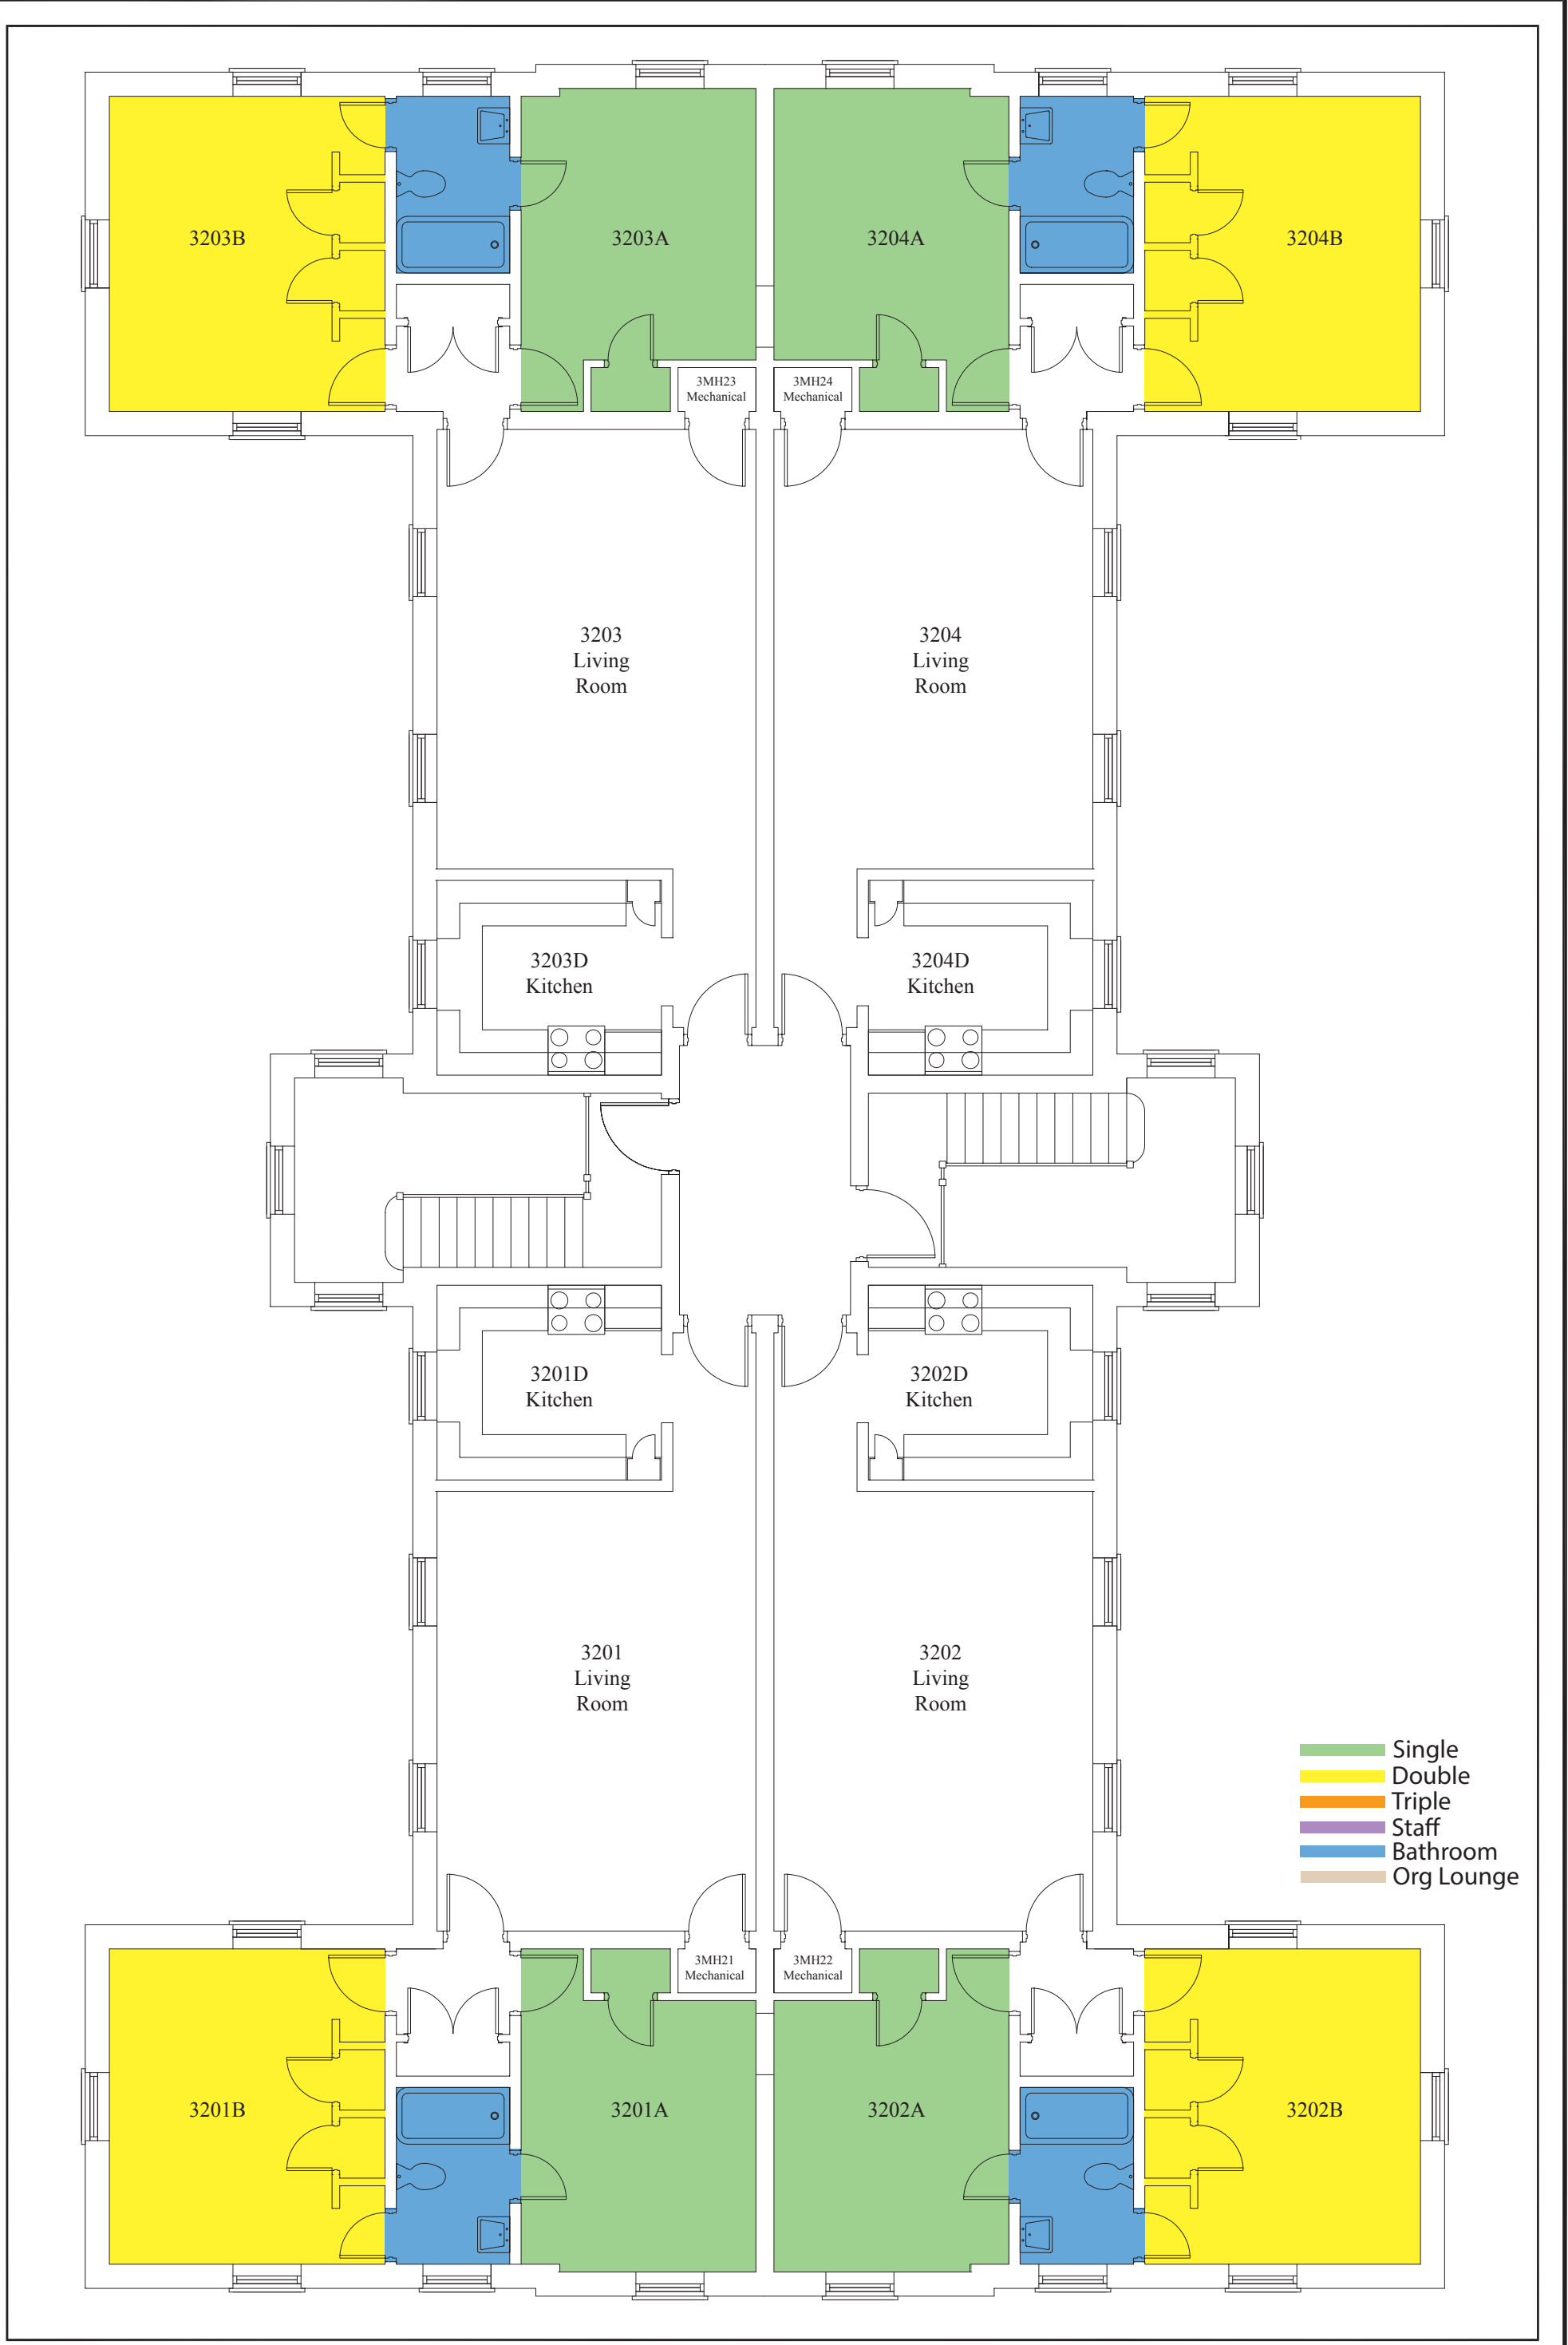

North Campus Apartment
Building 2 Ground Floor Plan

WAKE FOREST
UNIVERSITY

- Single
- Double
- Triple
- Staff
- Bathroom
- Org Lounge

North Campus Apartment
Building 2 First Floor Plan

WAKE FOREST
UNIVERSITY

- Single
- Double
- Triple
- Staff
- Bathroom
- Org Lounge

North Campus Apartment
Building 2 Second Floor Plan

North Campus Apartment
Building 3 Ground Floor Plan

WAKE FOREST
UNIVERSITY

North Campus Apartment
Building 3 First Floor Plan

WAKE FOREST
UNIVERSITY

North Campus Apartment
Building 3 Second Floor Plan

North Campus Apartment
Building 4 Ground Floor Plan

WAKE FOREST
UNIVERSITY

North Campus Apartment
Building 4 First Floor Plan

- Single
- Double
- Triple
- Staff
- Bathroom
- Org Lounge

North Campus Apartment
Building 4 Second Floor Plan

WAKE FOREST
UNIVERSITY

- Single
- Double
- Triple
- Staff
- Bathroom
- Org Lounge

North Campus Apartment
Building 5 Ground Floor Plan

North Campus Apartment
Building 5 First Floor Plan