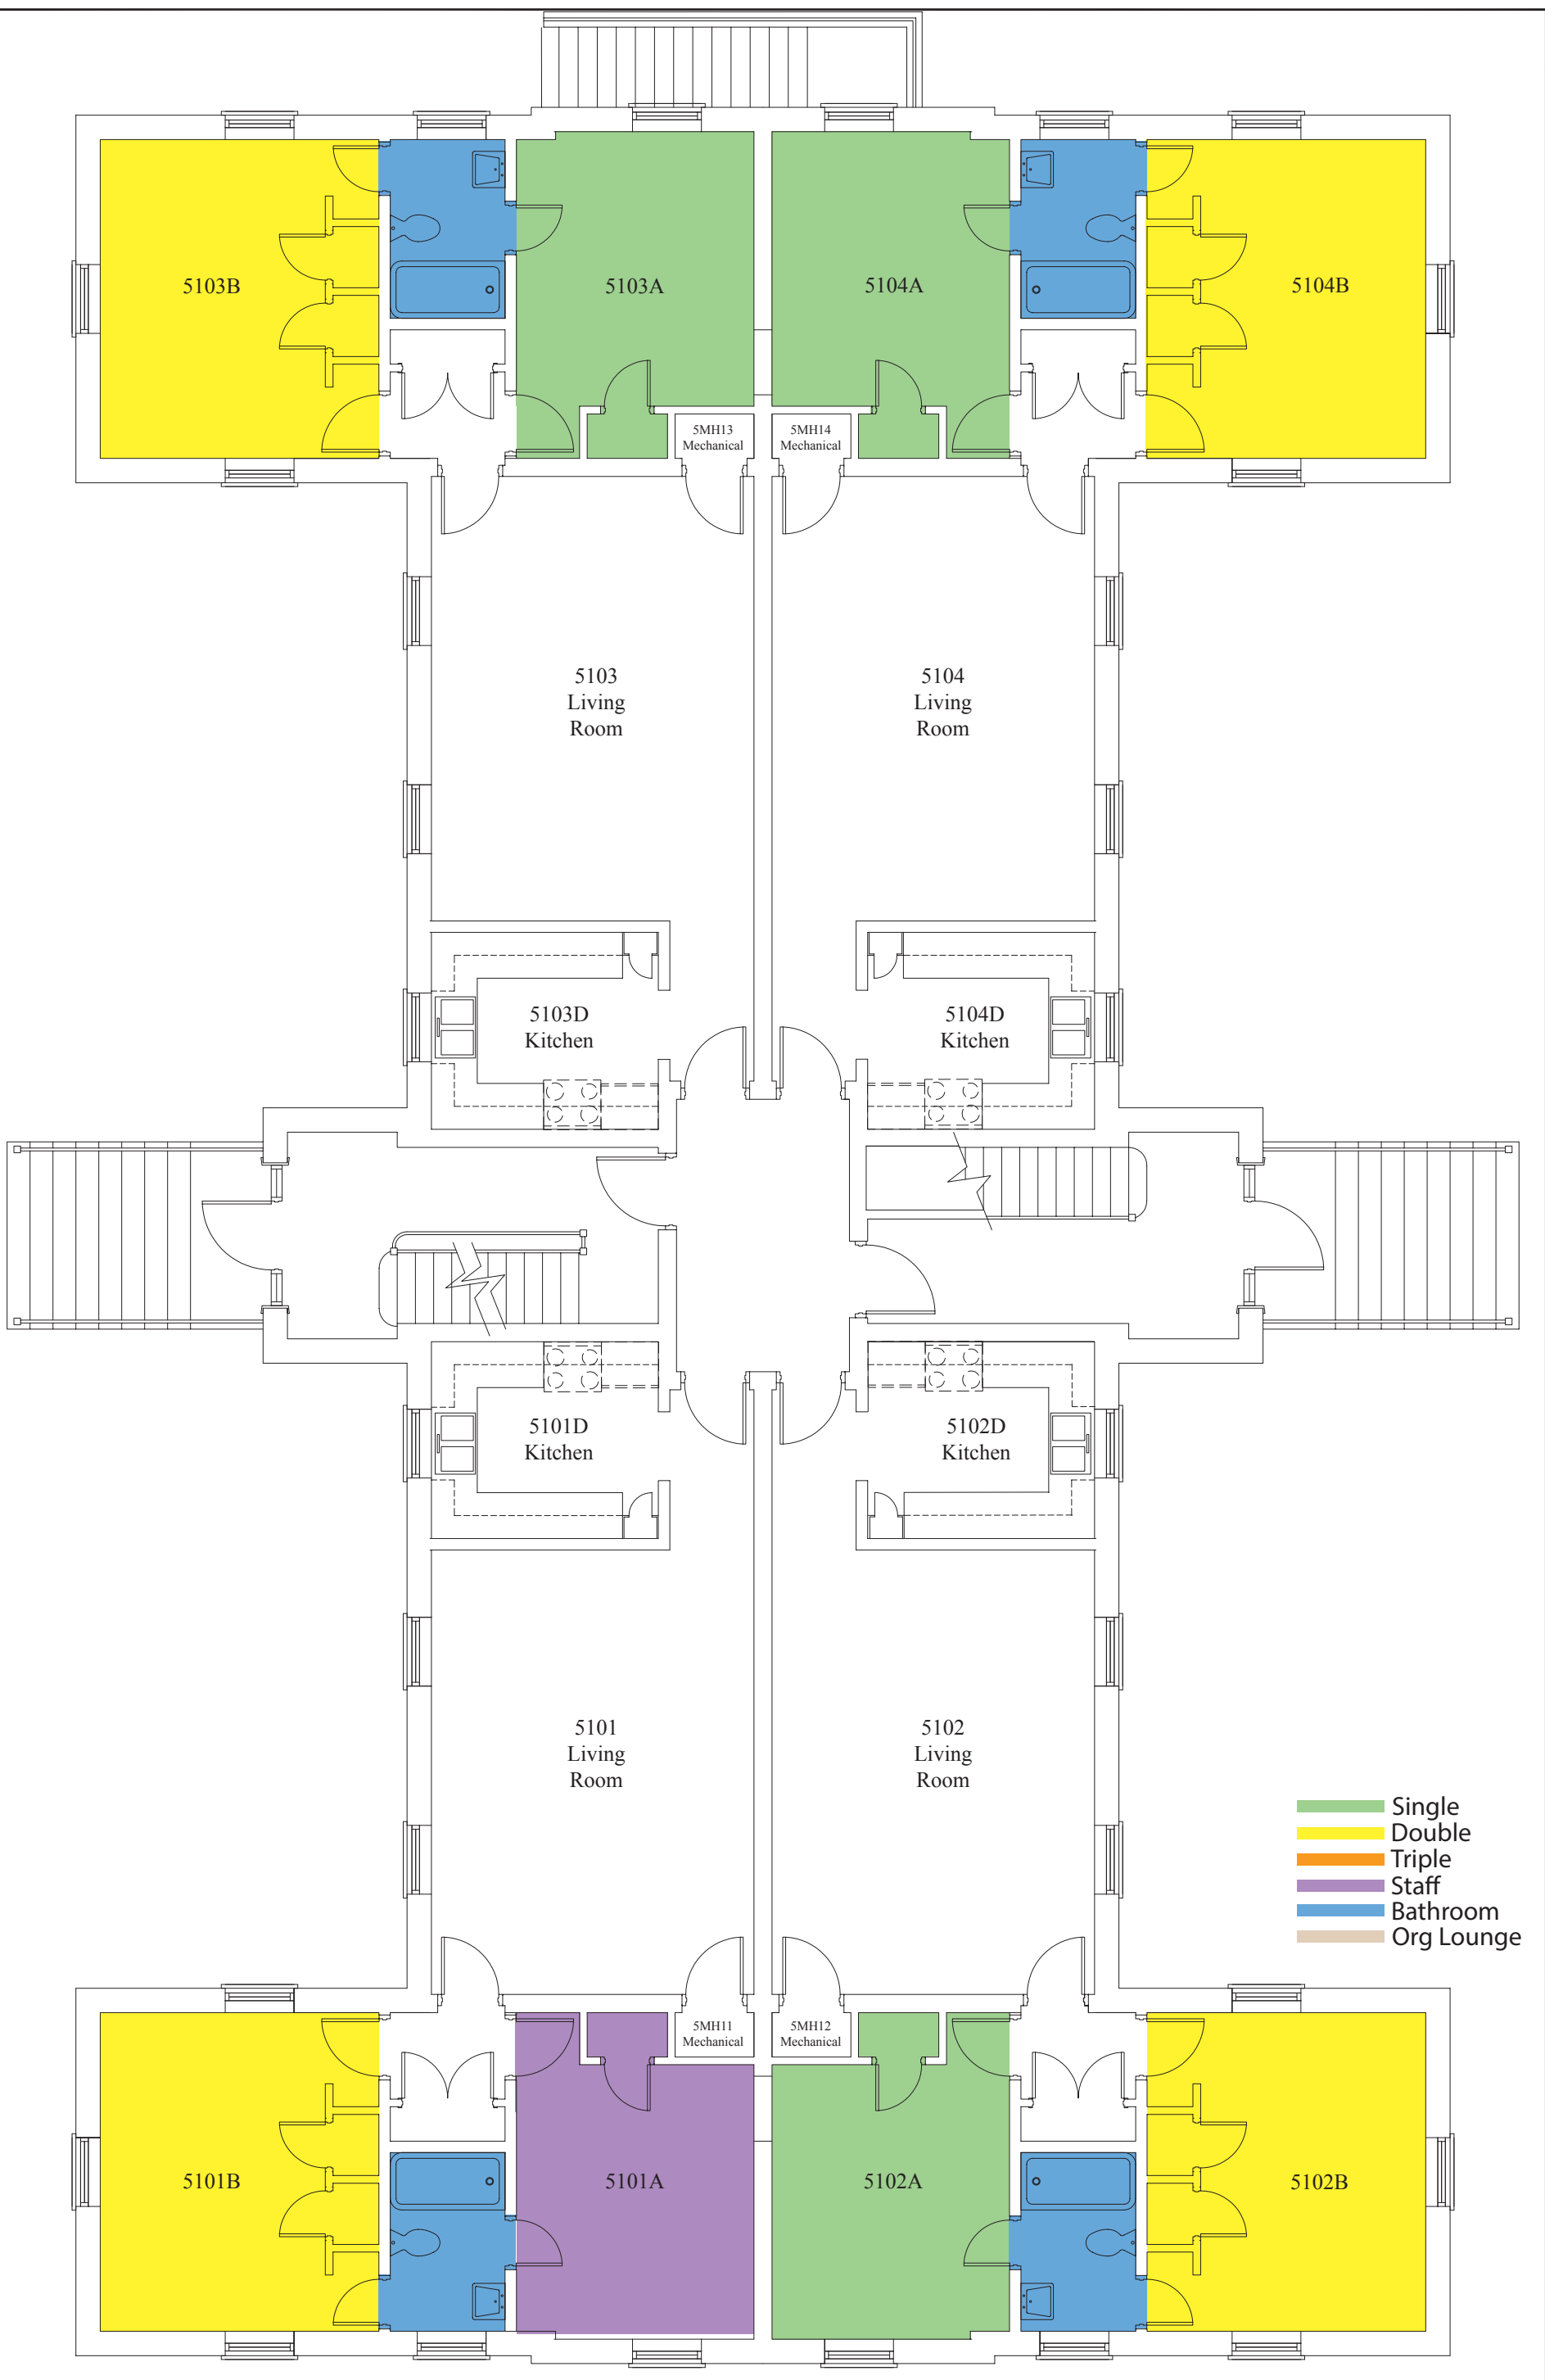

- Single
- Double
- Triple
- Staff
- Bathroom
- Org Lounge

North Campus Apartment
Building 2 Second Floor Plan

North Campus Apartment
Building 3 Ground Floor Plan

WAKE FOREST
UNIVERSITY

North Campus Apartment
Building 3 First Floor Plan

WAKE FOREST
UNIVERSITY

North Campus Apartment
Building 3 Second Floor Plan

North Campus Apartment
Building 4 Ground Floor Plan

WAKE FOREST
UNIVERSITY

North Campus Apartment
Building 4 First Floor Plan

- Single
- Double
- Triple
- Staff
- Bathroom
- Org Lounge

North Campus Apartment
Building 4 Second Floor Plan

WAKE FOREST
UNIVERSITY

- Single
- Double
- Triple
- Staff
- Bathroom
- Org Lounge

North Campus Apartment
Building 5 Ground Floor Plan

North Campus Apartment
Building 5 First Floor Plan

WAKE FOREST
UNIVERSITY

North Campus Apartment
Building 5 Second Floor Plan

WAKE FOREST
UNIVERSITY

- Single
- Double
- Triple
- Staff
- Bathroom
- Org Lounge

North Campus Apartment
Building 6 Ground Floor Plan