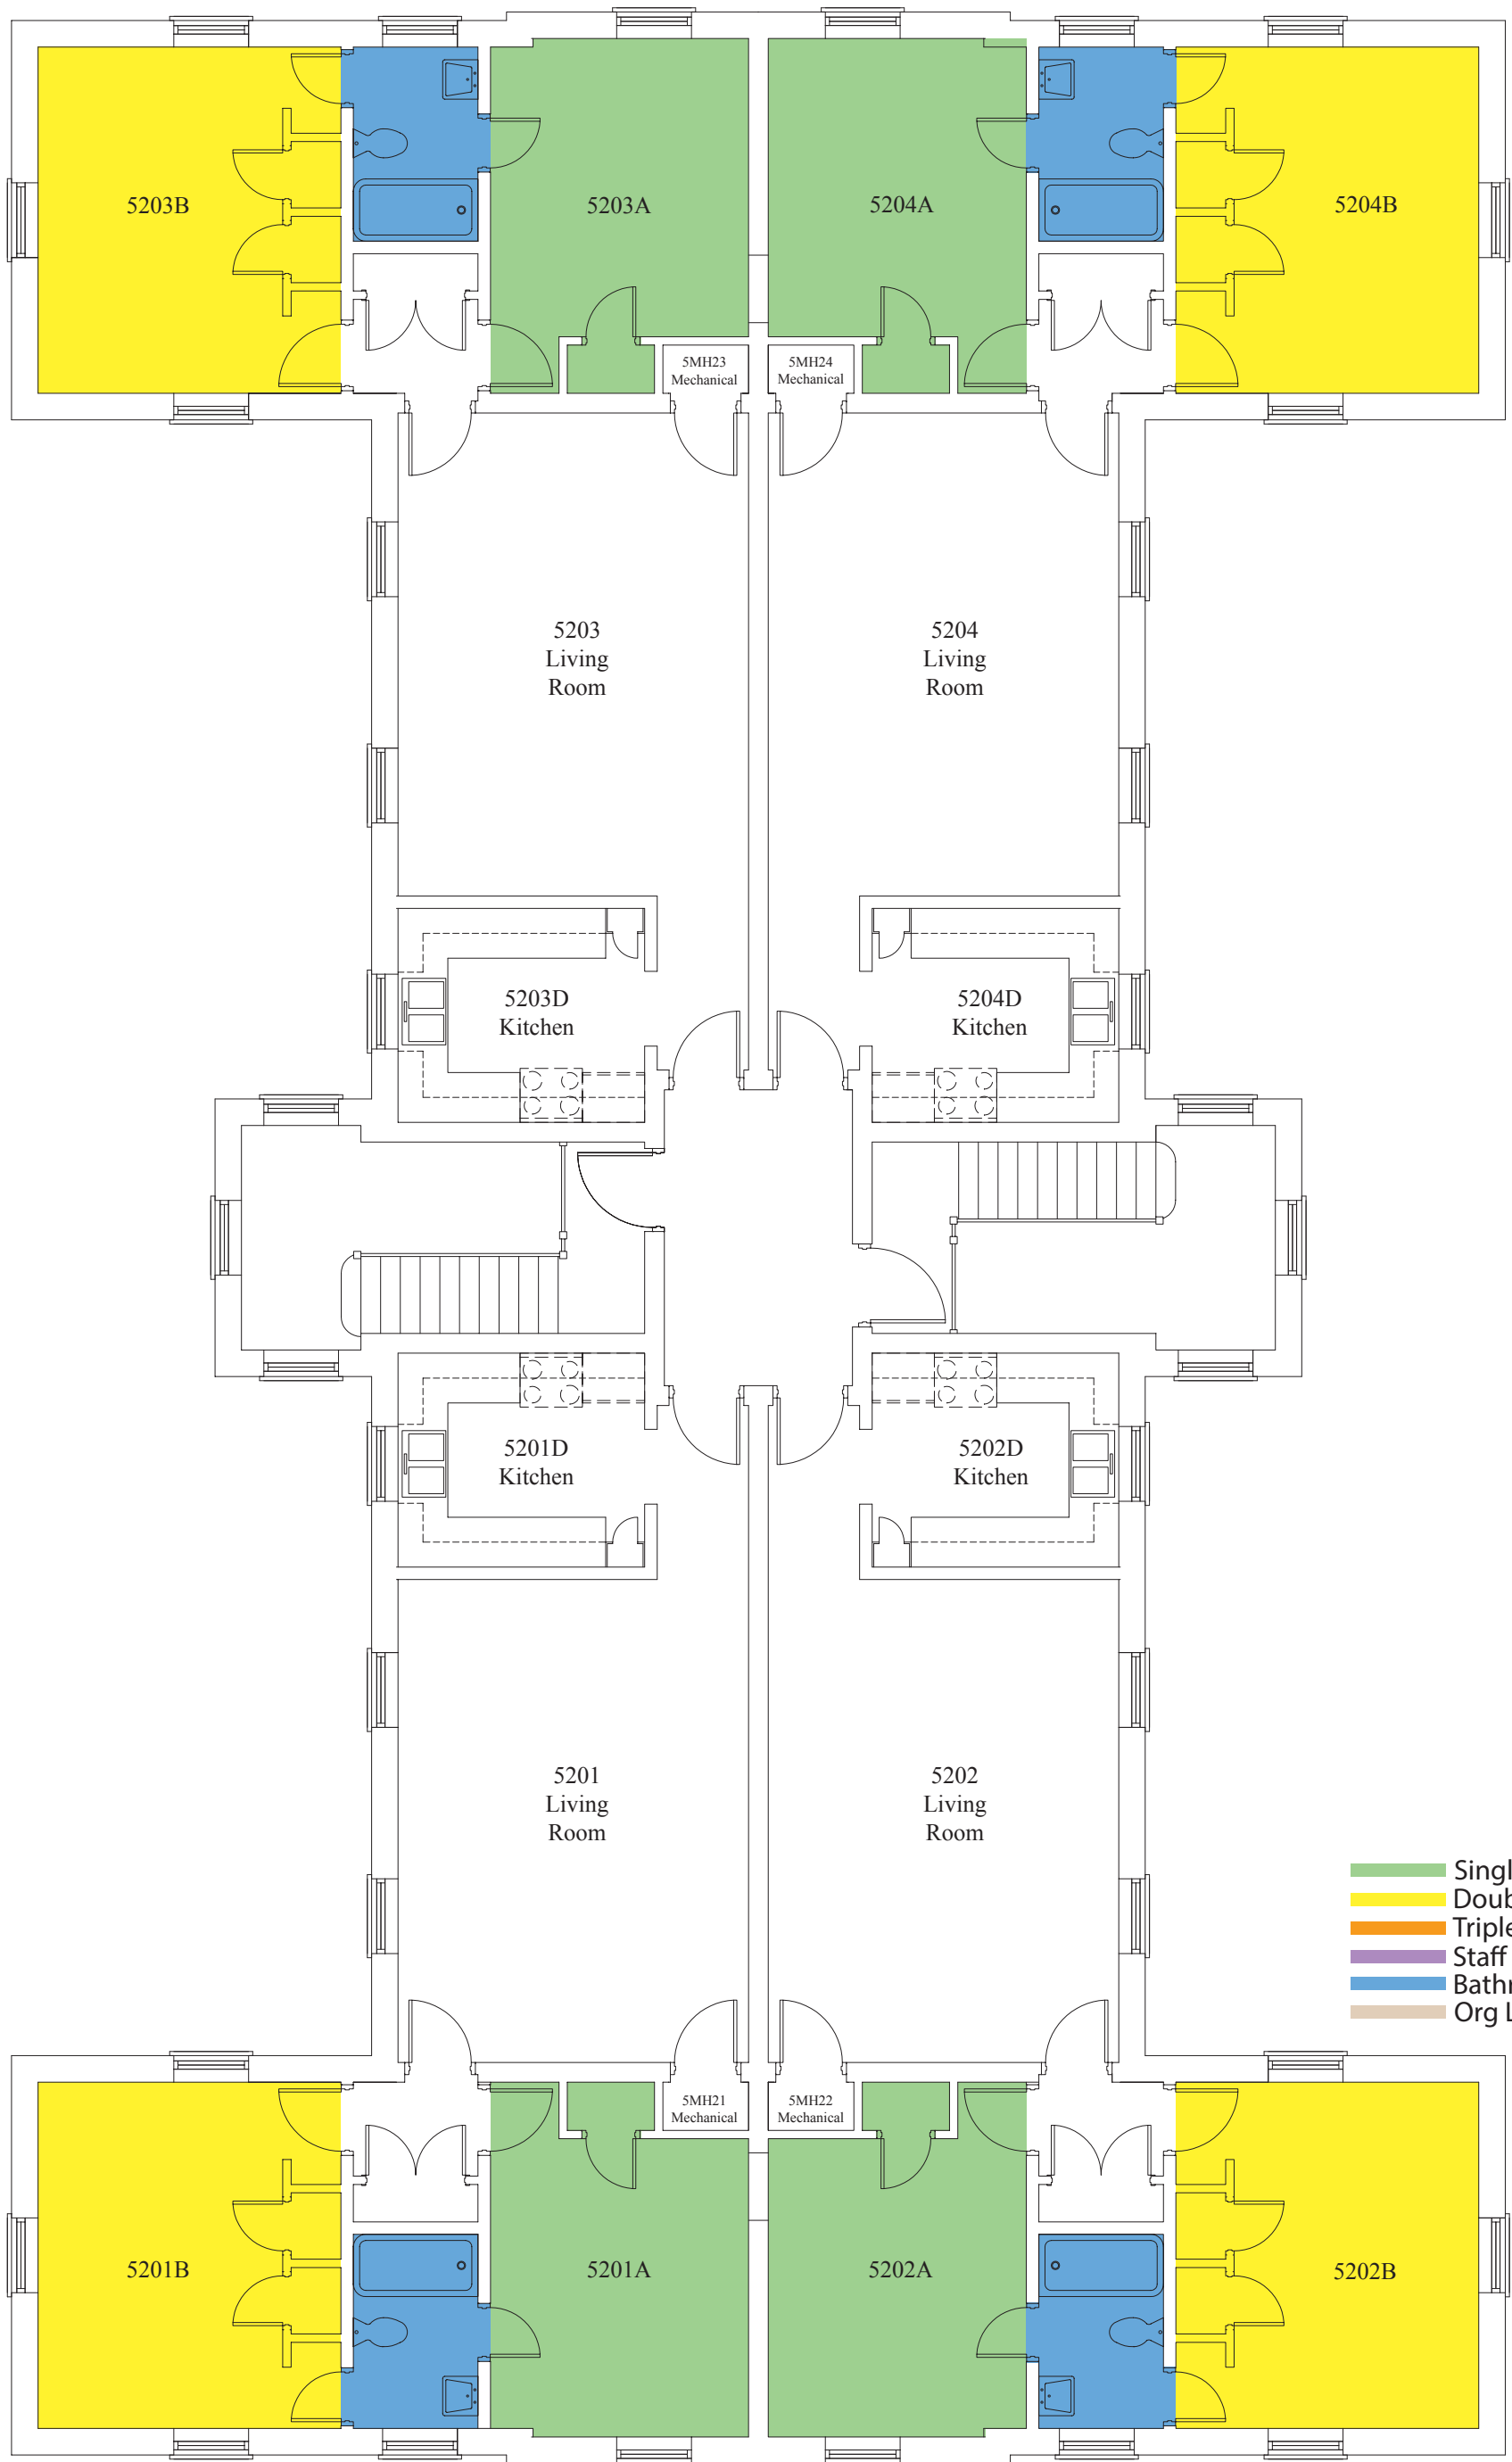

- Single
- Double
- Triple
- Staff
- Bathroom
- Org Lounge

North Campus Apartment
Building 2 Second Floor Plan

North Campus Apartment
Building 3 Ground Floor Plan

WAKE FOREST
UNIVERSITY

North Campus Apartment
Building 3 First Floor Plan

WAKE FOREST
UNIVERSITY

North Campus Apartment
Building 3 Second Floor Plan

North Campus Apartment
Building 4 Ground Floor Plan

WAKE FOREST
UNIVERSITY

North Campus Apartment
Building 4 First Floor Plan

- Single
- Double
- Triple
- Staff
- Bathroom
- Org Lounge

North Campus Apartment
Building 4 Second Floor Plan

WAKE FOREST
UNIVERSITY

- Single
- Double
- Triple
- Staff
- Bathroom
- Org Lounge

North Campus Apartment
Building 5 Ground Floor Plan

North Campus Apartment
Building 5 First Floor Plan

WAKE FOREST
UNIVERSITY

North Campus Apartment
Building 5 Second Floor Plan

WAKE FOREST
UNIVERSITY

- Single
- Double
- Triple
- Staff
- Bathroom
- Org Lounge

North Campus Apartment
Building 6 Ground Floor Plan