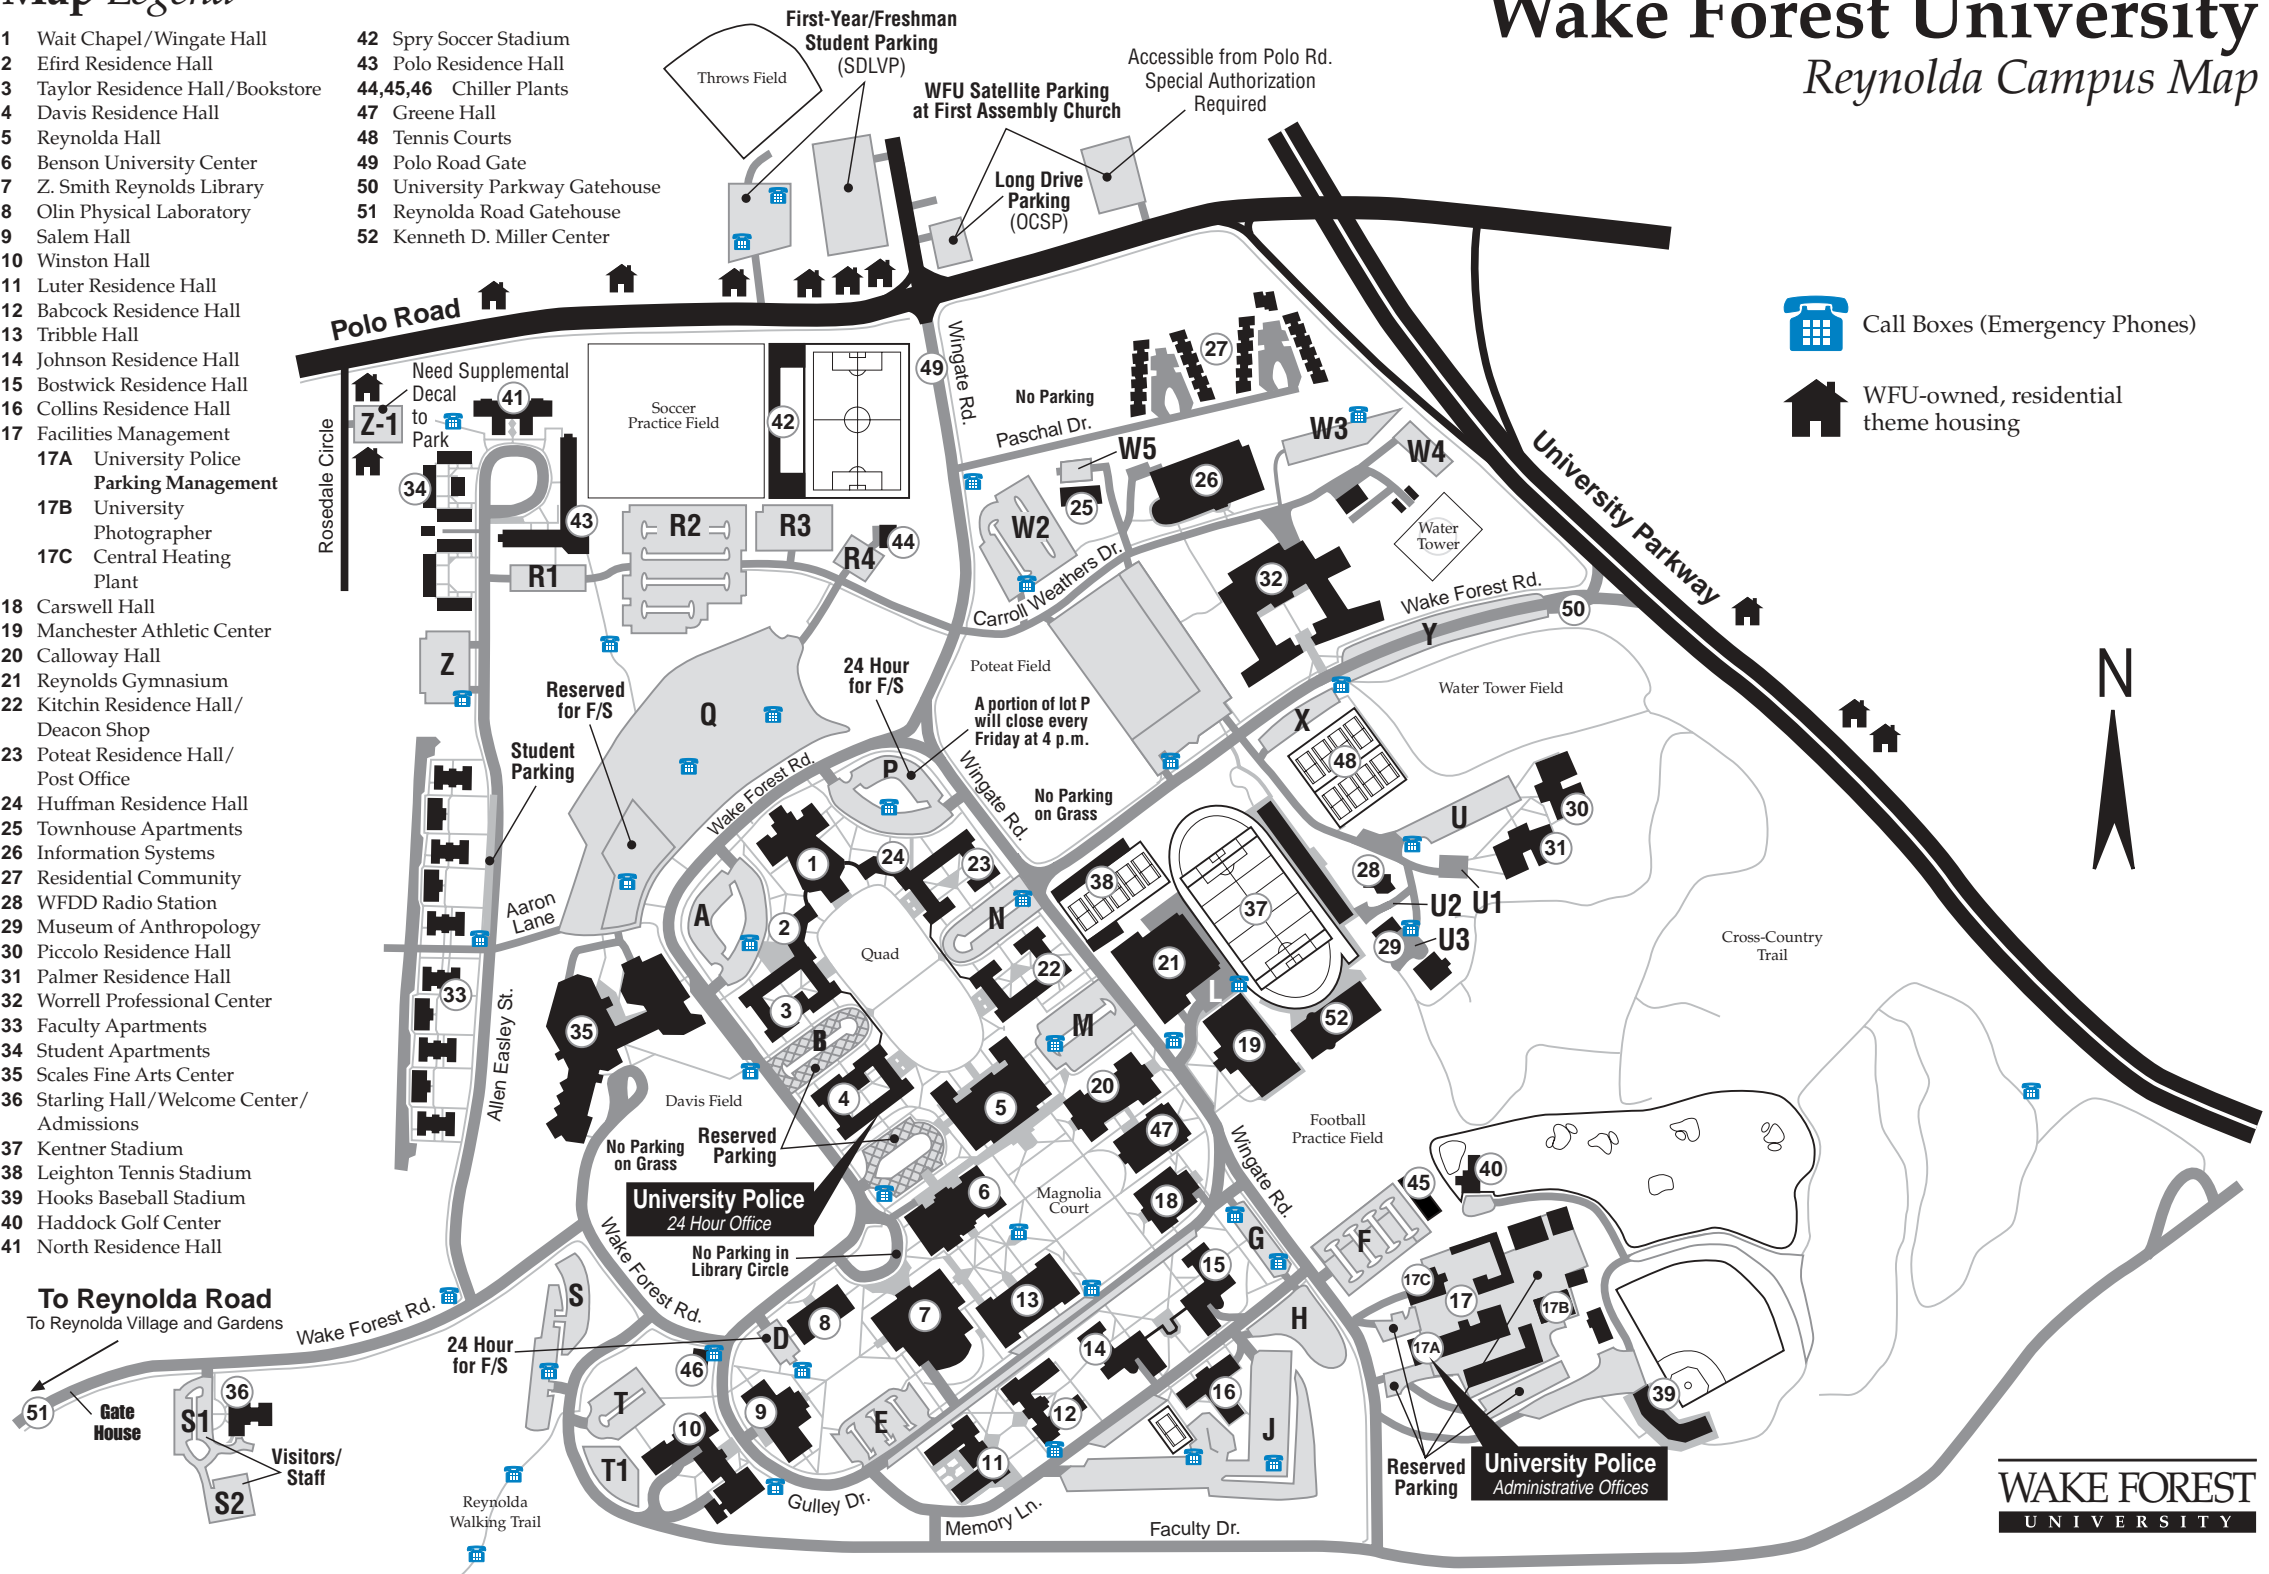

- 42 Spry Soccer Stadium
- 43 Polo Residence Hall
- 44,45,46 Chiller Plants
- 47 Greene Hall
- 48 Tennis Courts
- 49 Polo Road Gate
- 50 University Parkway Gatehouse
- 51 Reynolda Road Gatehouse
- 52 Kenneth D. Miller Center

Wake Forest University

Reynolda Campus Map

- Call Boxes (Emergency Phones)
- WFU-owned, residential theme housing

To Reynolda Road
To Reynolda Village and Gardens