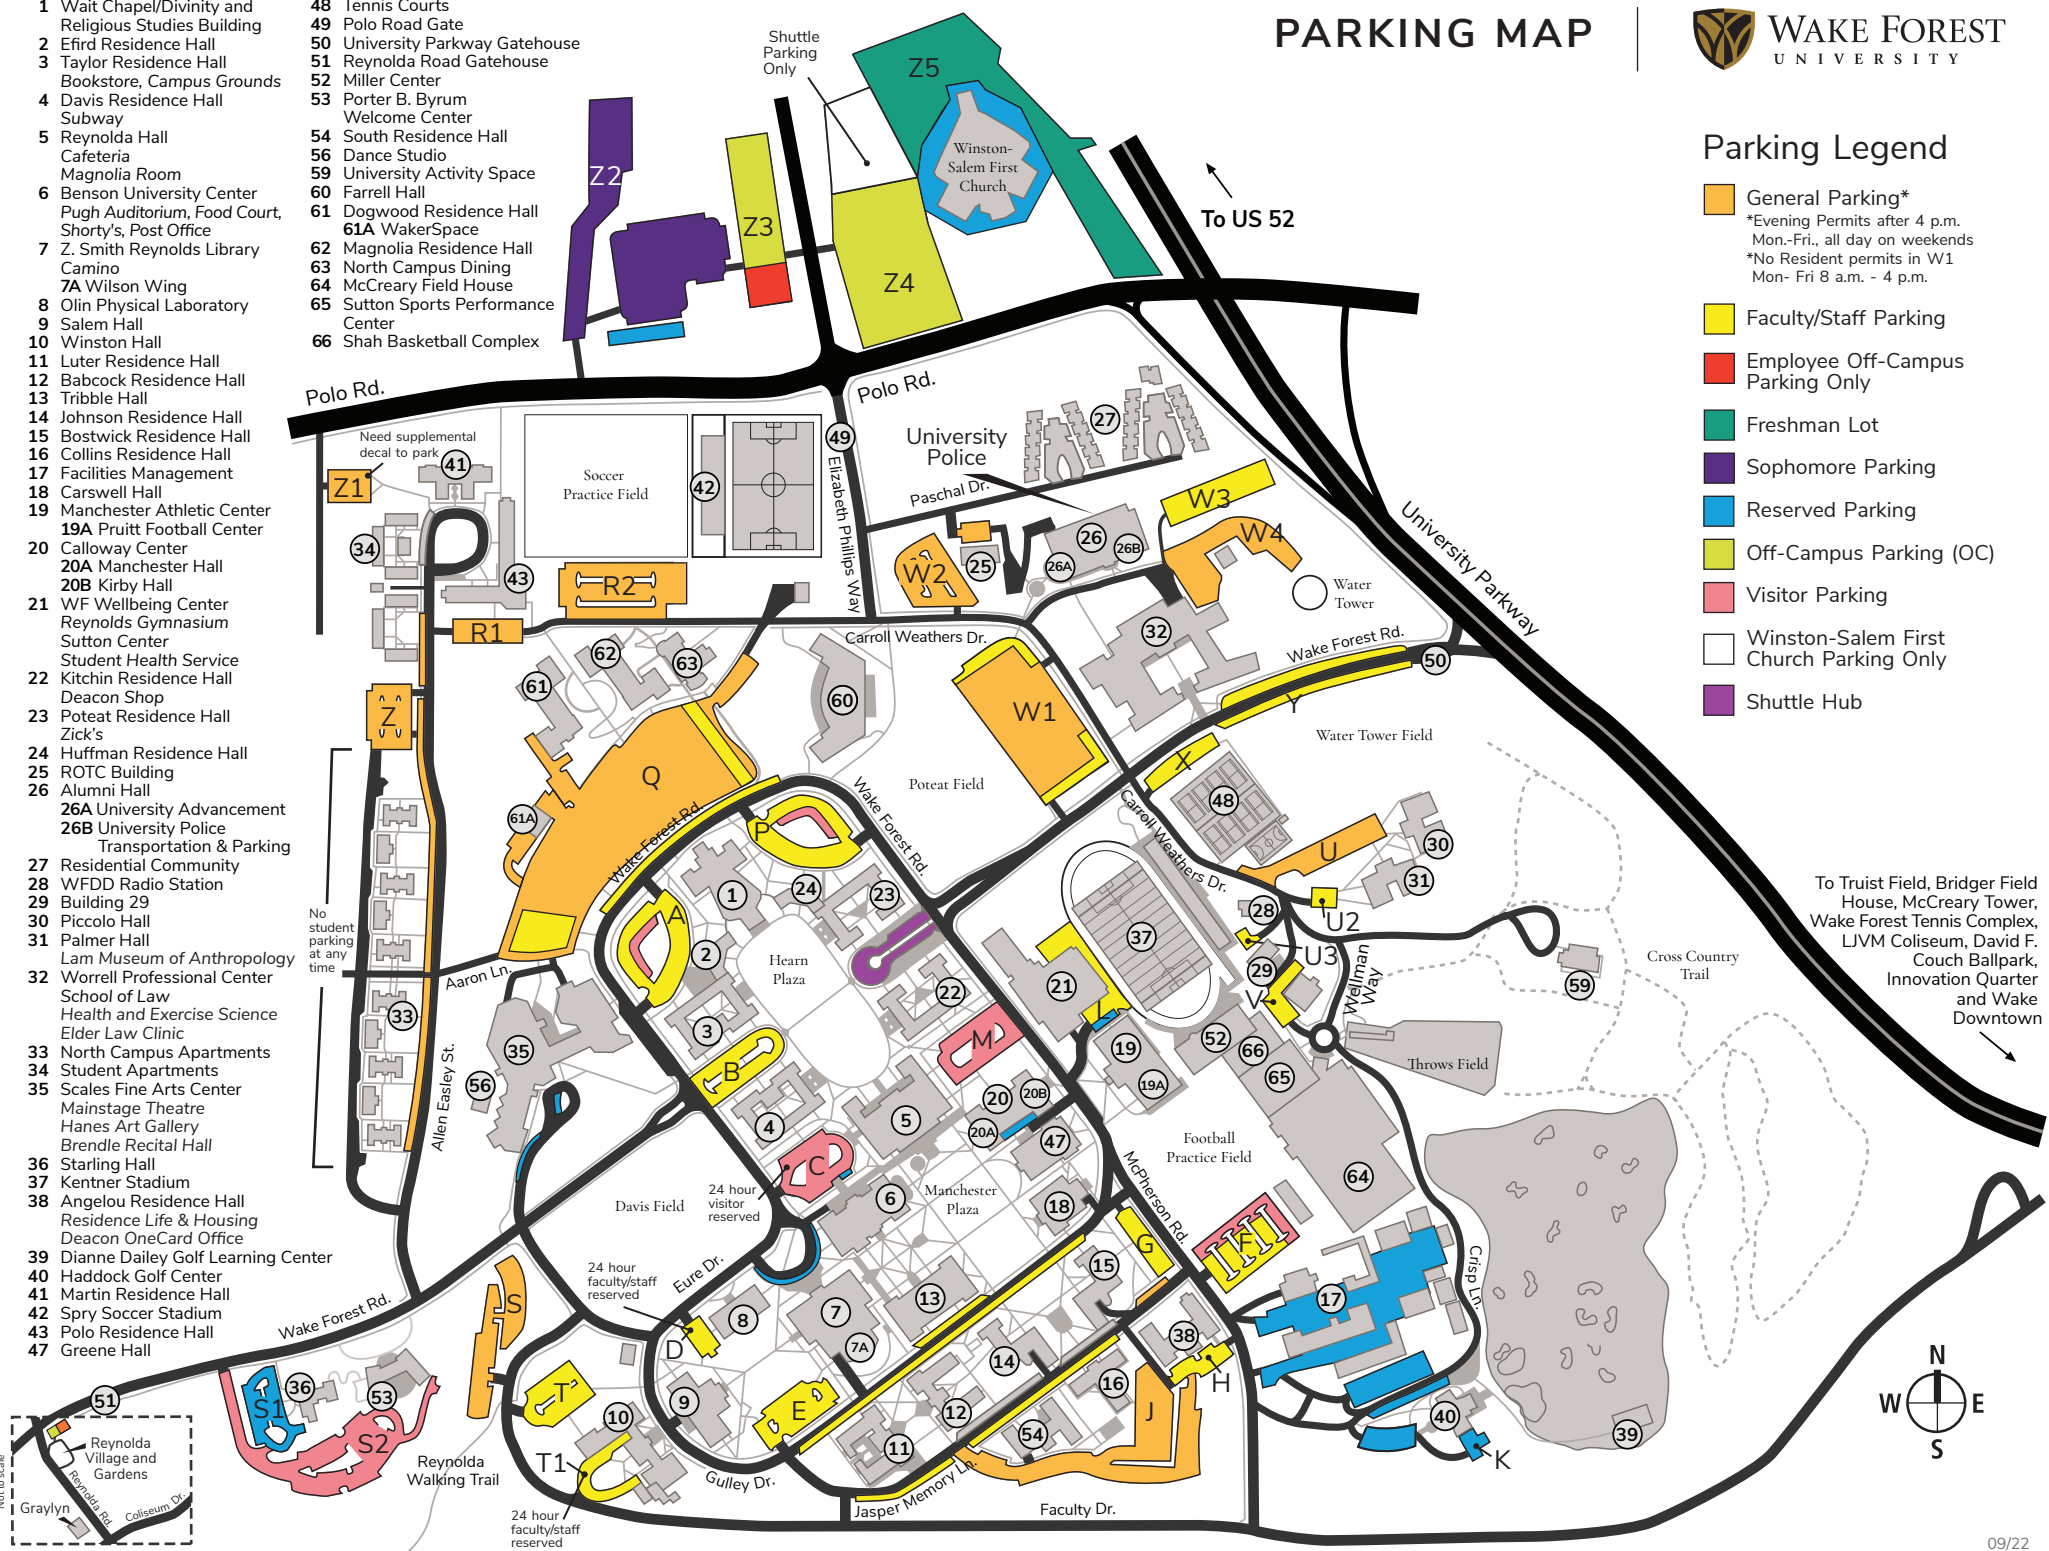

1. 48 Tennis Courts
2. 49 Polo Road Gate
3. 50 University Parkway Gatehouse
4. 51 Reynolda Road Gatehouse
5. 52 Miller Center
6. 53 Porter B. Byrum Welcome Center
7. 54 South Residence Hall
8. 56 Dance Studio
9. 59 University Activity Space
10. 60 Farrell Hall
11. 61 Dogwood Residence Hall
12. 61A WakerSpace
13. 62 Magnolia Residence Hall
14. 63 North Campus Dining
15. 64 McCreary Field House
16. 65 Sutton Sports Performance Center
17. 66 Shah Basketball Complex

Parking Legend

- General Parking*
  *Evening Permits after 4 p.m. Mon.-Fri., all day on weekends
  *No Resident permits in W1 Mon- Fri 8 a.m. - 4 p.m.
- Faculty/Staff Parking
- Employee Off-Campus Parking Only
- Freshman Lot
- Sophomore Parking
- Reserved Parking
- Off-Campus Parking (OC)
- Visitor Parking
- Winston-Salem First Church Parking Only
- Shuttle Hub

To Truist Field, Bridger Field House, McCreary Tower, Wake Forest Tennis Complex, LJVM Coliseum, David F. Couch Ballpark, Innovation Quarter and Wake Downtown