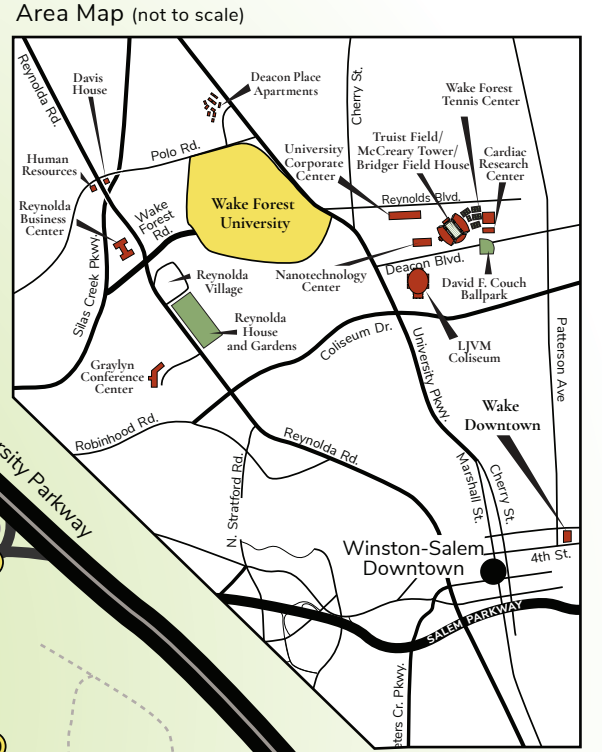

REYNOLDA CAMPUS MAP

To Reynolda Road, Silas Creek Pkwy, and I-40 Business/Bypass
To Graylyn, Reynolda Village, Reynolda Gardens and Reynolda House

To Truist Field, Bridger Field House, McCreary Tower, Wake Forest Tennis Complex, LJVM Coliseum, David F. Couch Ballpark, Innovation Quarter and Wake Downtown

Visitor Parking