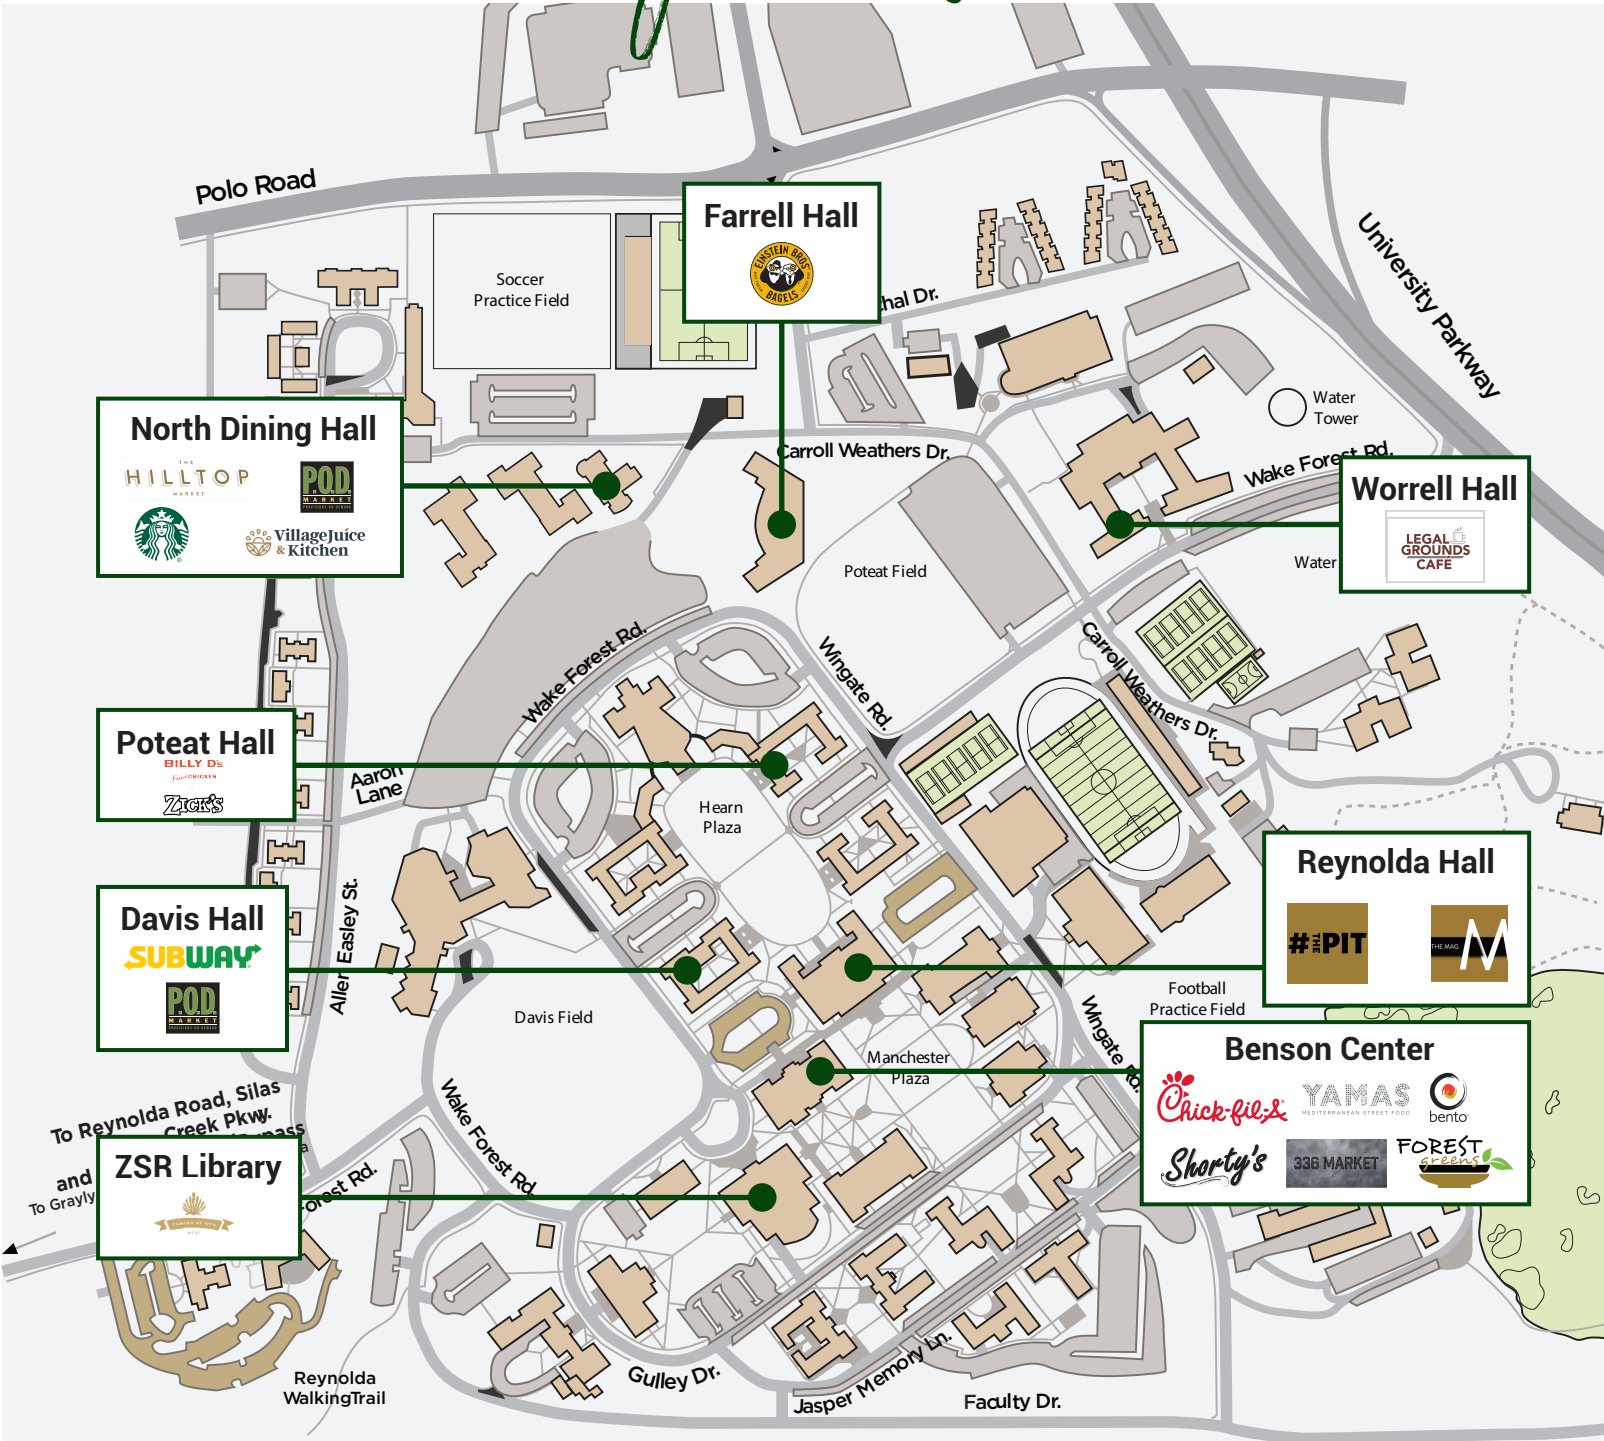

dining locations

All Dining Locations are Open to Everyone.
 Visit dining.wfu.edu for Hours of Operation and Menu Information.