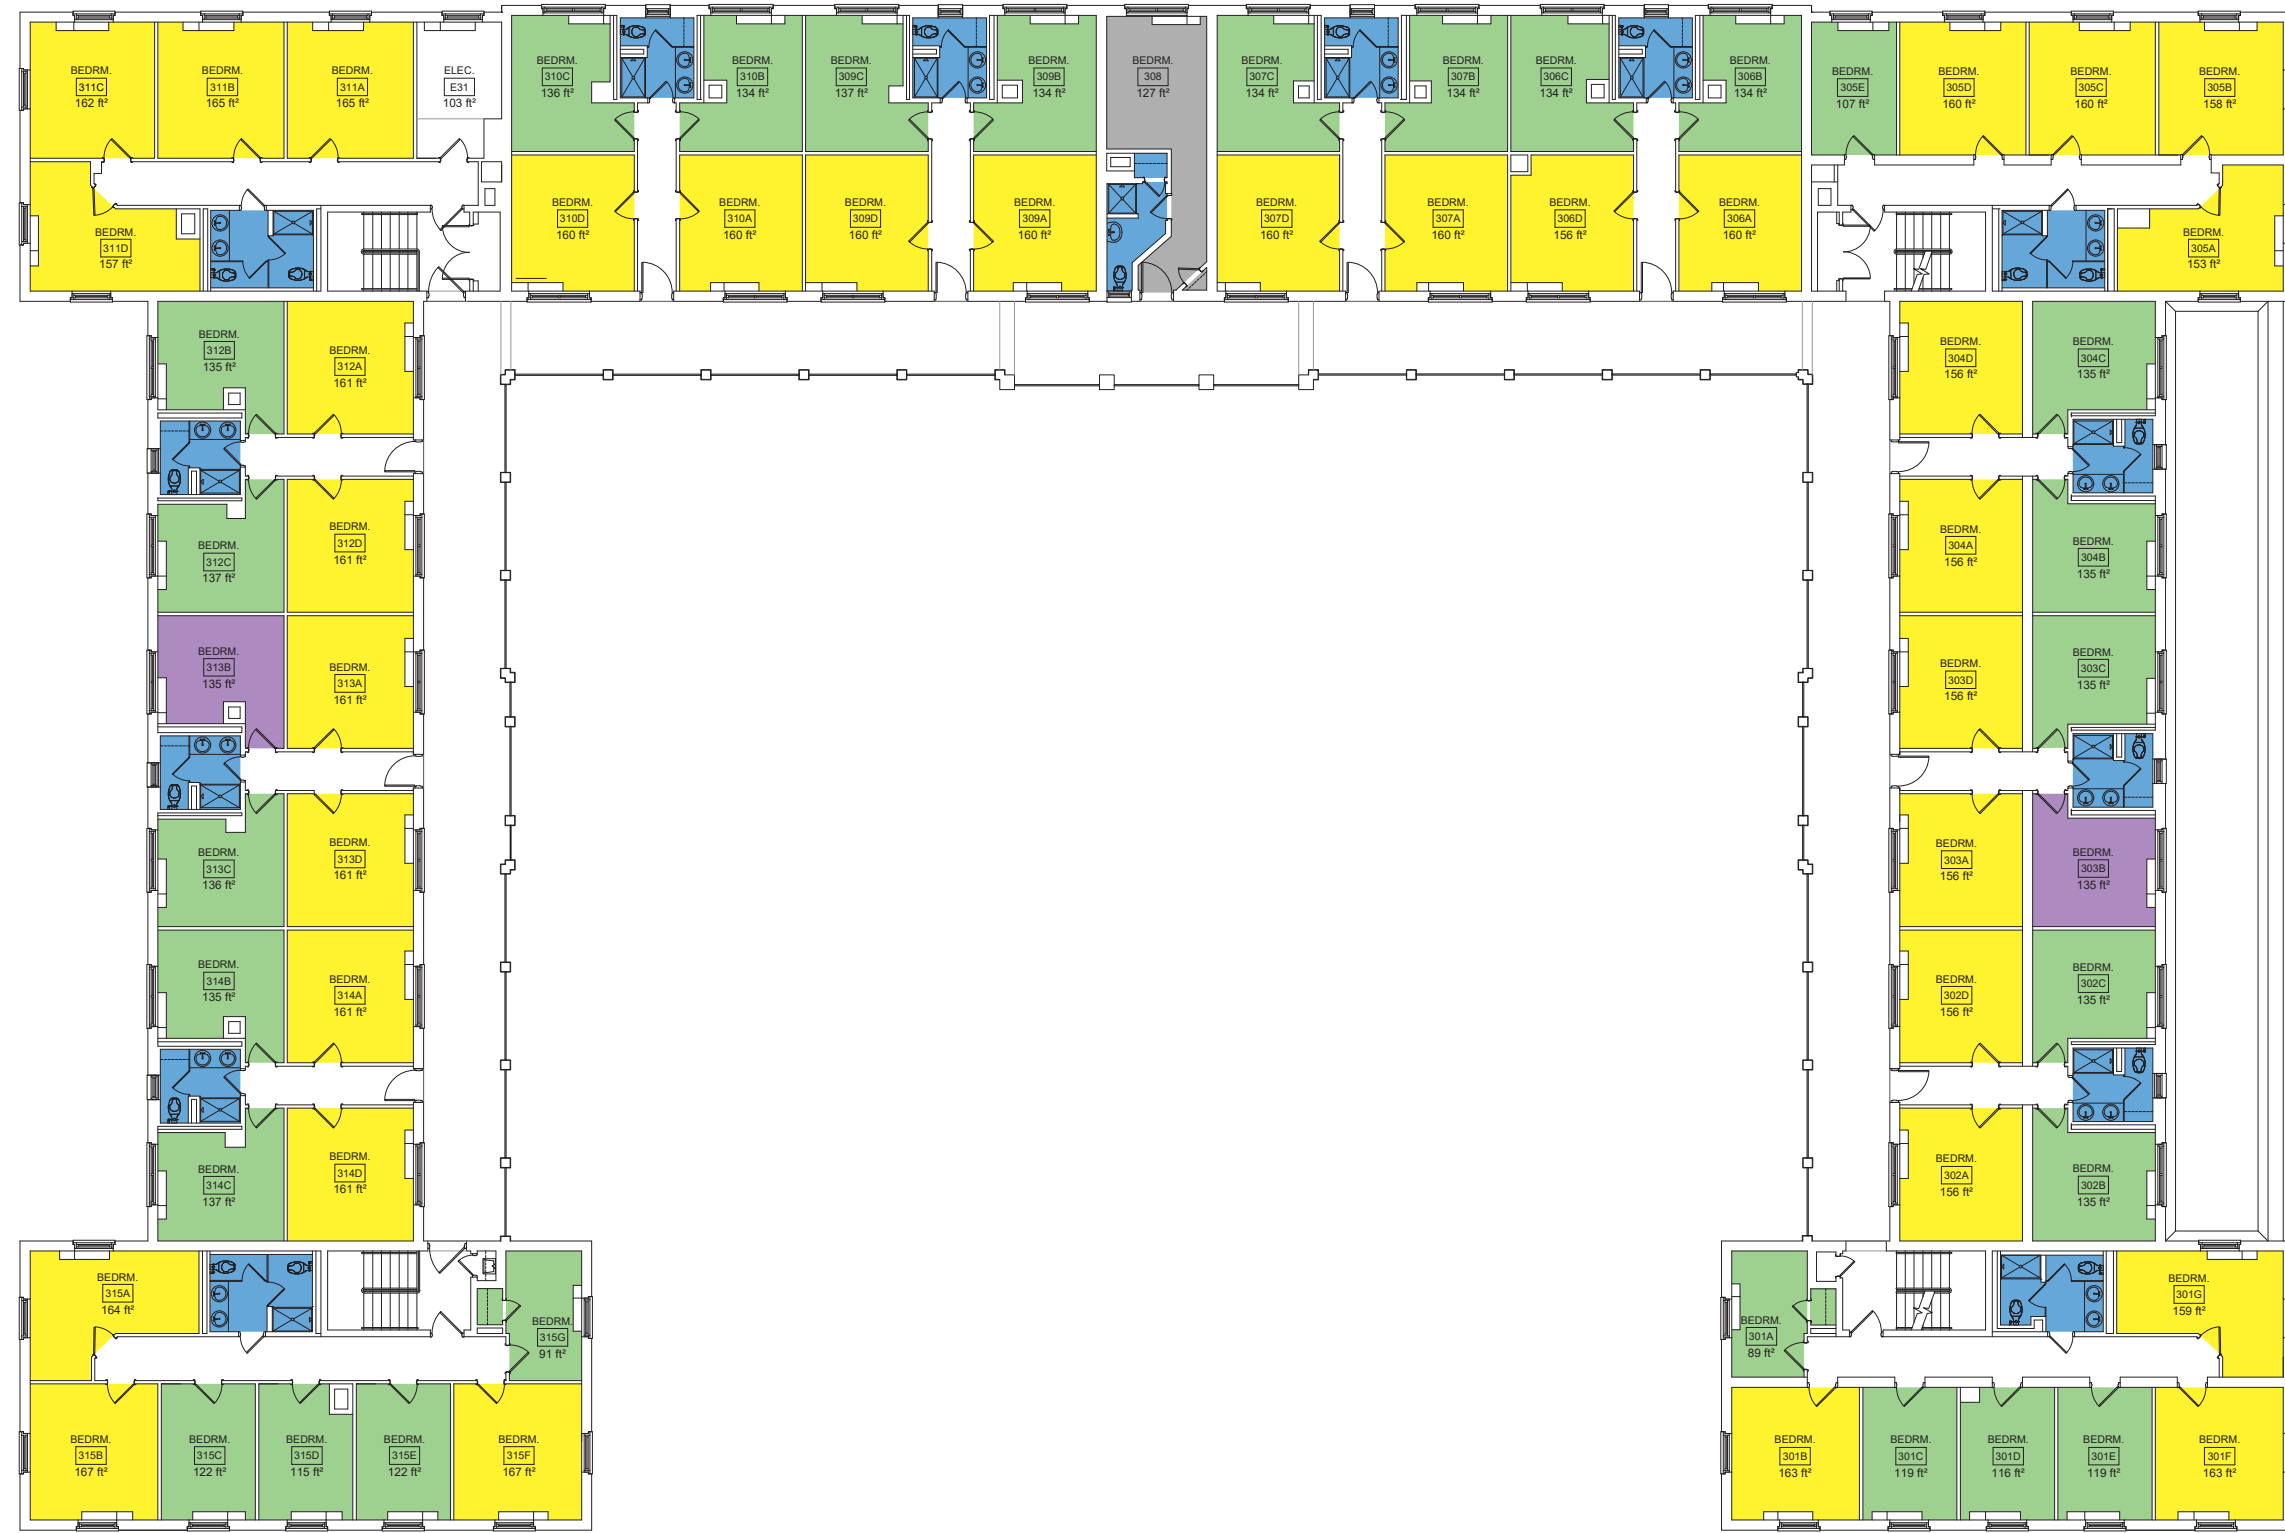

- Single
- Double
- Triple
- Staff
- Bathroom
- Org Lounge
- Offline

Kitchen Residence Hall
Ground Floor Plan

- Single
- Double
- Triple
- Staff
- Bathroom
- Org Lounge
- Offline

Kitchin Residence Hall
First Floor Plan

- Single
- Double
- Triple
- Staff
- Bathroom
- Org Lounge
- Offline

Kitchen Residence Hall
Second Floor Plan

- Single
- Double
- Triple
- Staff
- Bathroom
- Org Lounge
- Offline

Kitchin Residence Hall
Third Floor Plan

Kitchin Residence Hall
Fourth Floor Plan

- Single
- Double
- Triple
- Staff
- Bathroom
- Org Lounge
- Offline

DATA E41 113 R²

BEDRM 405D 165 R²

BEDRM 405C 164 R²

BEDRM 405B 162 R²

BEDRM 405A 156 R²

BEDRM 404D 160 R²

BEDRM 404C 137 R²

BEDRM 404A 160 R²

BEDRM 404B 133 R²

BEDRM 403D 160 R²

BEDRM 403C 135 R²

BEDRM 403A 160 R²

BEDRM 403B 134 R²

BEDRM 402D 160 R²