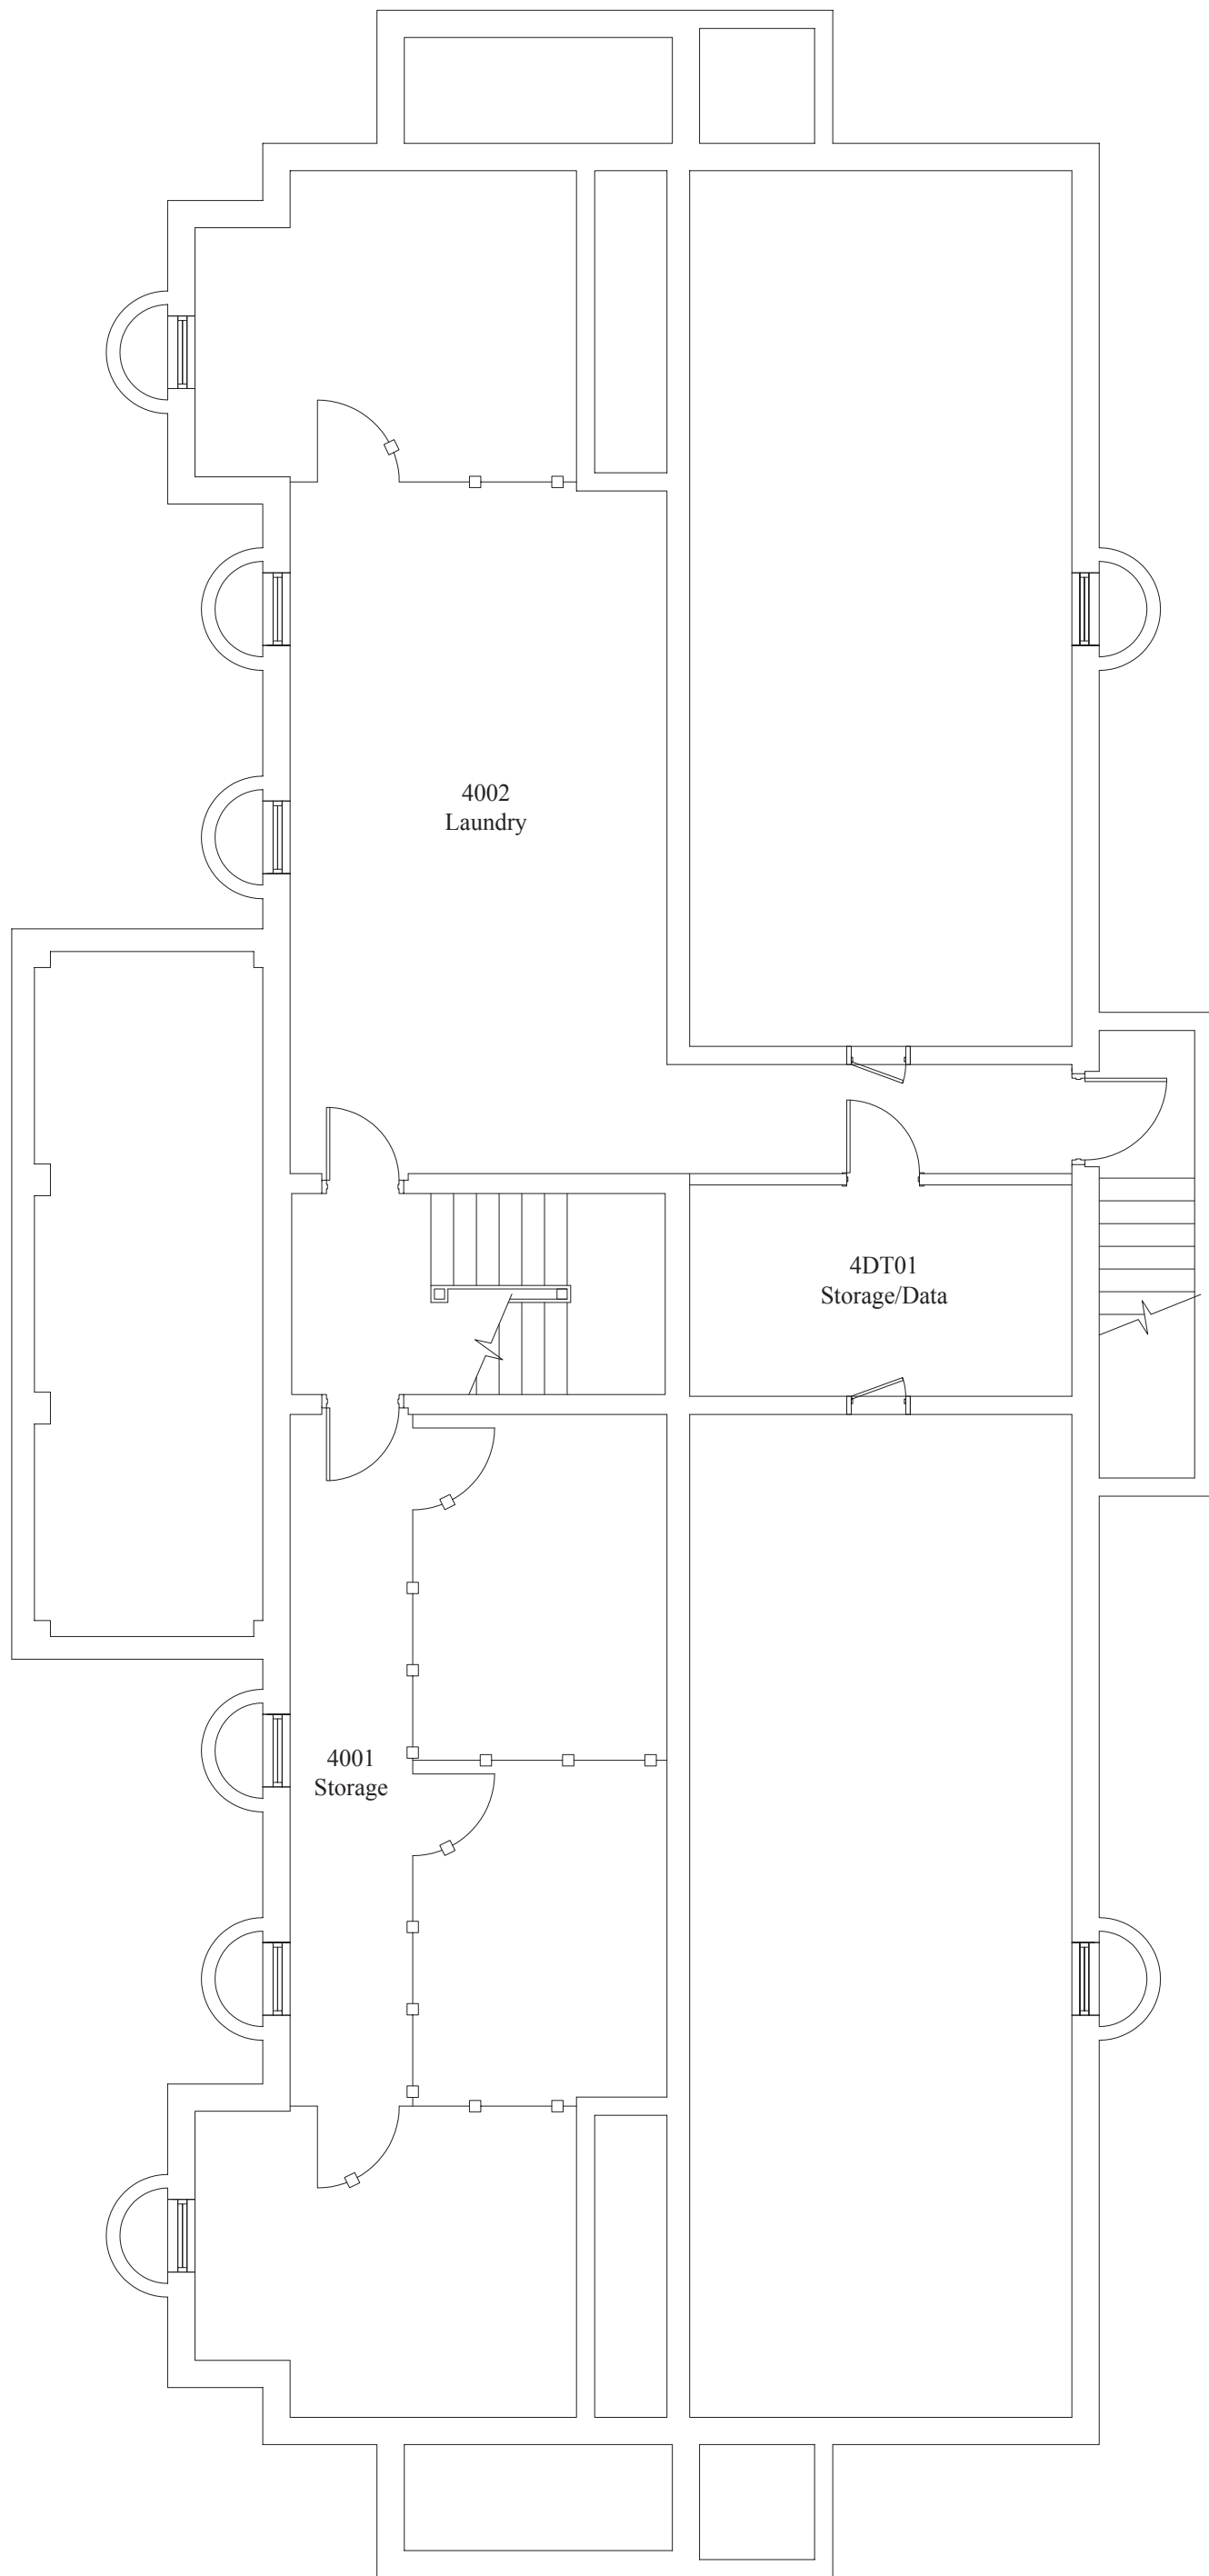

- Single
- Double
- Triple
- Staff
- Bathroom
- Org Lounge
- Offline

North Campus Apartment
Building 2 First Floor Plan

WAKE FOREST
UNIVERSITY

- Single
- Double
- Triple
- Staff
- Bathroom
- Org Lounge
- Offline

North Campus Apartment
Building 2 Second Floor Plan

WAKE FOREST
UNIVERSITY

North Campus Apartment
Building 3 Ground Floor Plan

WAKE FOREST
UNIVERSITY

North Campus Apartment
Building 3 First Floor Plan

WAKE FOREST
UNIVERSITY

North Campus Apartment
Building 3 Second Floor Plan

North Campus Apartment
Building 4 Ground Floor Plan

WAKE FOREST
UNIVERSITY

North Campus Apartment
Building 4 First Floor Plan

WAKE FOREST
UNIVERSITY

- Single
- Double
- Triple
- Staff
- Bathroom
- Org Lounge
- Offline

North Campus Apartment
Building 4 Second Floor Plan

North Campus Apartment
Building 5 Ground Floor Plan

- Single
- Double
- Triple
- Staff
- Bathroom
- Org Lounge
- Offline

North Campus Apartment
Building 5 First Floor Plan