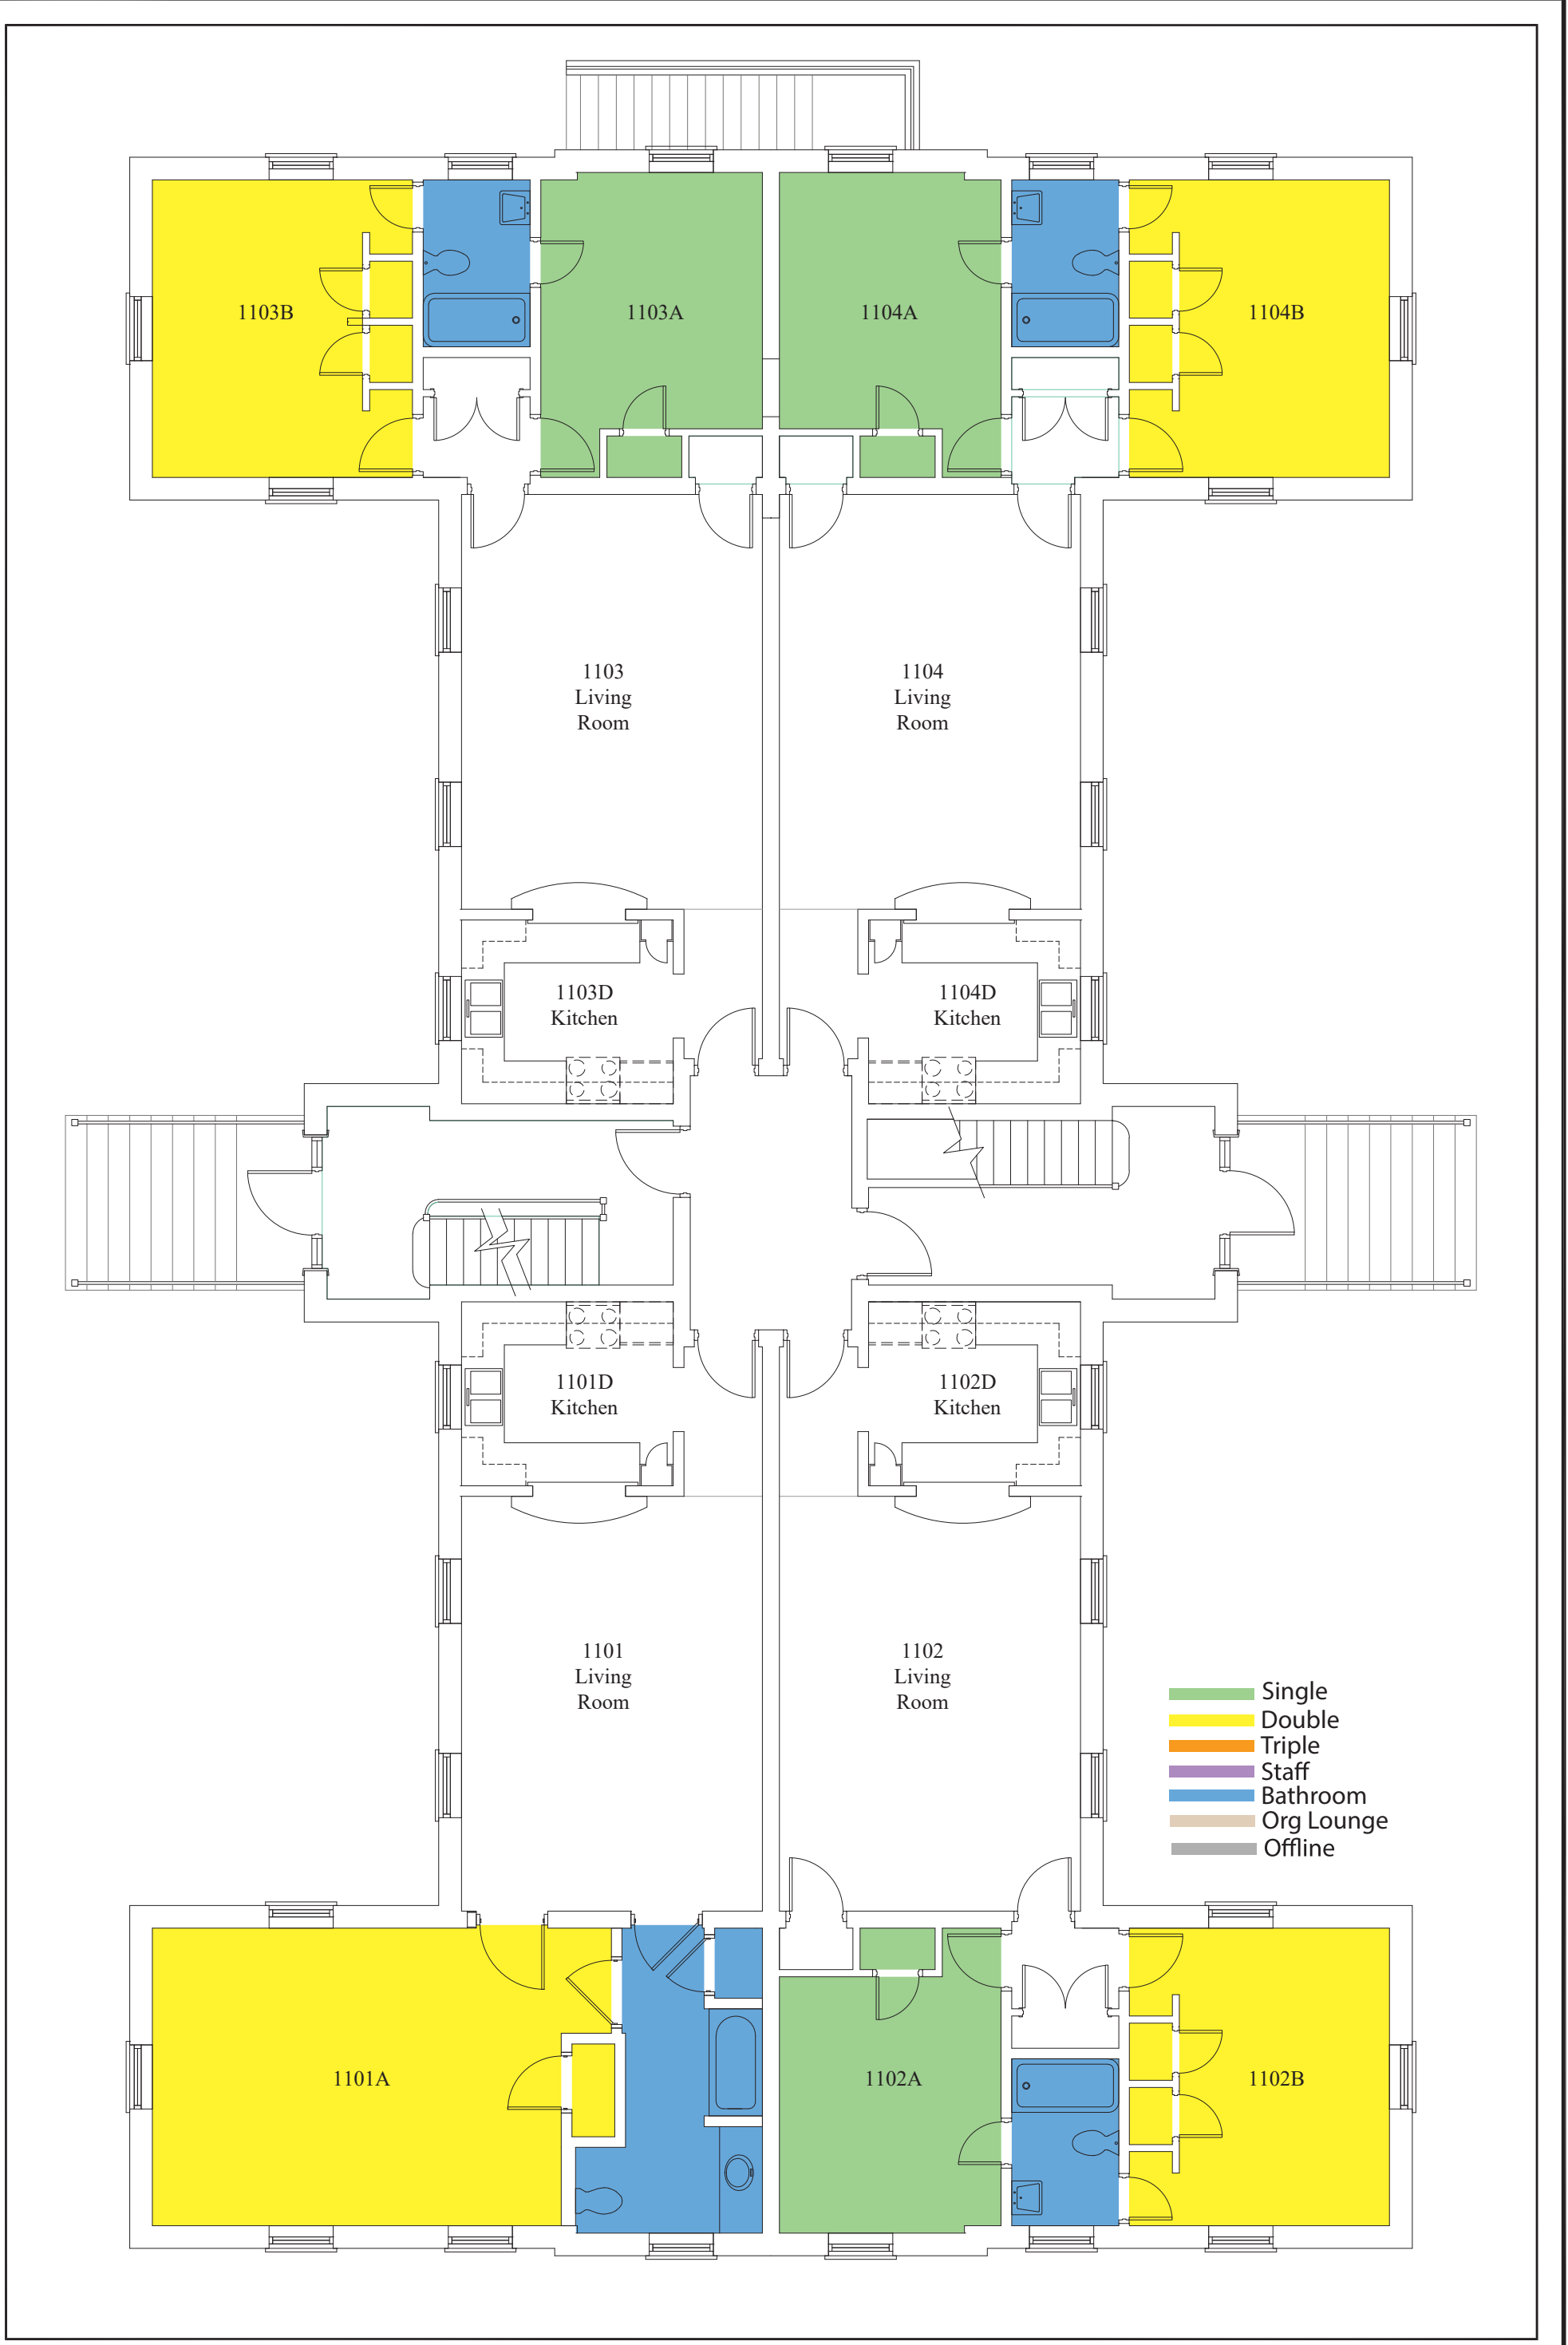

North Campus Apartment
Building 1 Ground Floor Plan

North Campus Apartment
Building 1 First Floor Plan

North Campus Apartment
Building 1 Second Floor Plan

WAKE FOREST
UNIVERSITY

North Campus Apartment
Building 2 Ground Floor Plan

- Single
- Double
- Triple
- Staff
- Bathroom
- Org Lounge
- Offline

North Campus Apartment
Building 2 First Floor Plan

WAKE FOREST
UNIVERSITY

- Single
- Double
- Triple
- Staff
- Bathroom
- Org Lounge
- Offline

North Campus Apartment
Building 3 Second Floor Plan

North Campus Apartment
Building 4 Ground Floor Plan

WAKE FOREST
UNIVERSITY

North Campus Apartment
Building 4 First Floor Plan

WAKE FOREST
UNIVERSITY

- Single
- Double
- Triple
- Staff
- Bathroom
- Org Lounge
- Offline

North Campus Apartment
Building 4 Second Floor Plan

North Campus Apartment
Building 5 Ground Floor Plan

- Single
- Double
- Triple
- Staff
- Bathroom
- Org Lounge
- Offline

North Campus Apartment
Building 5 First Floor Plan