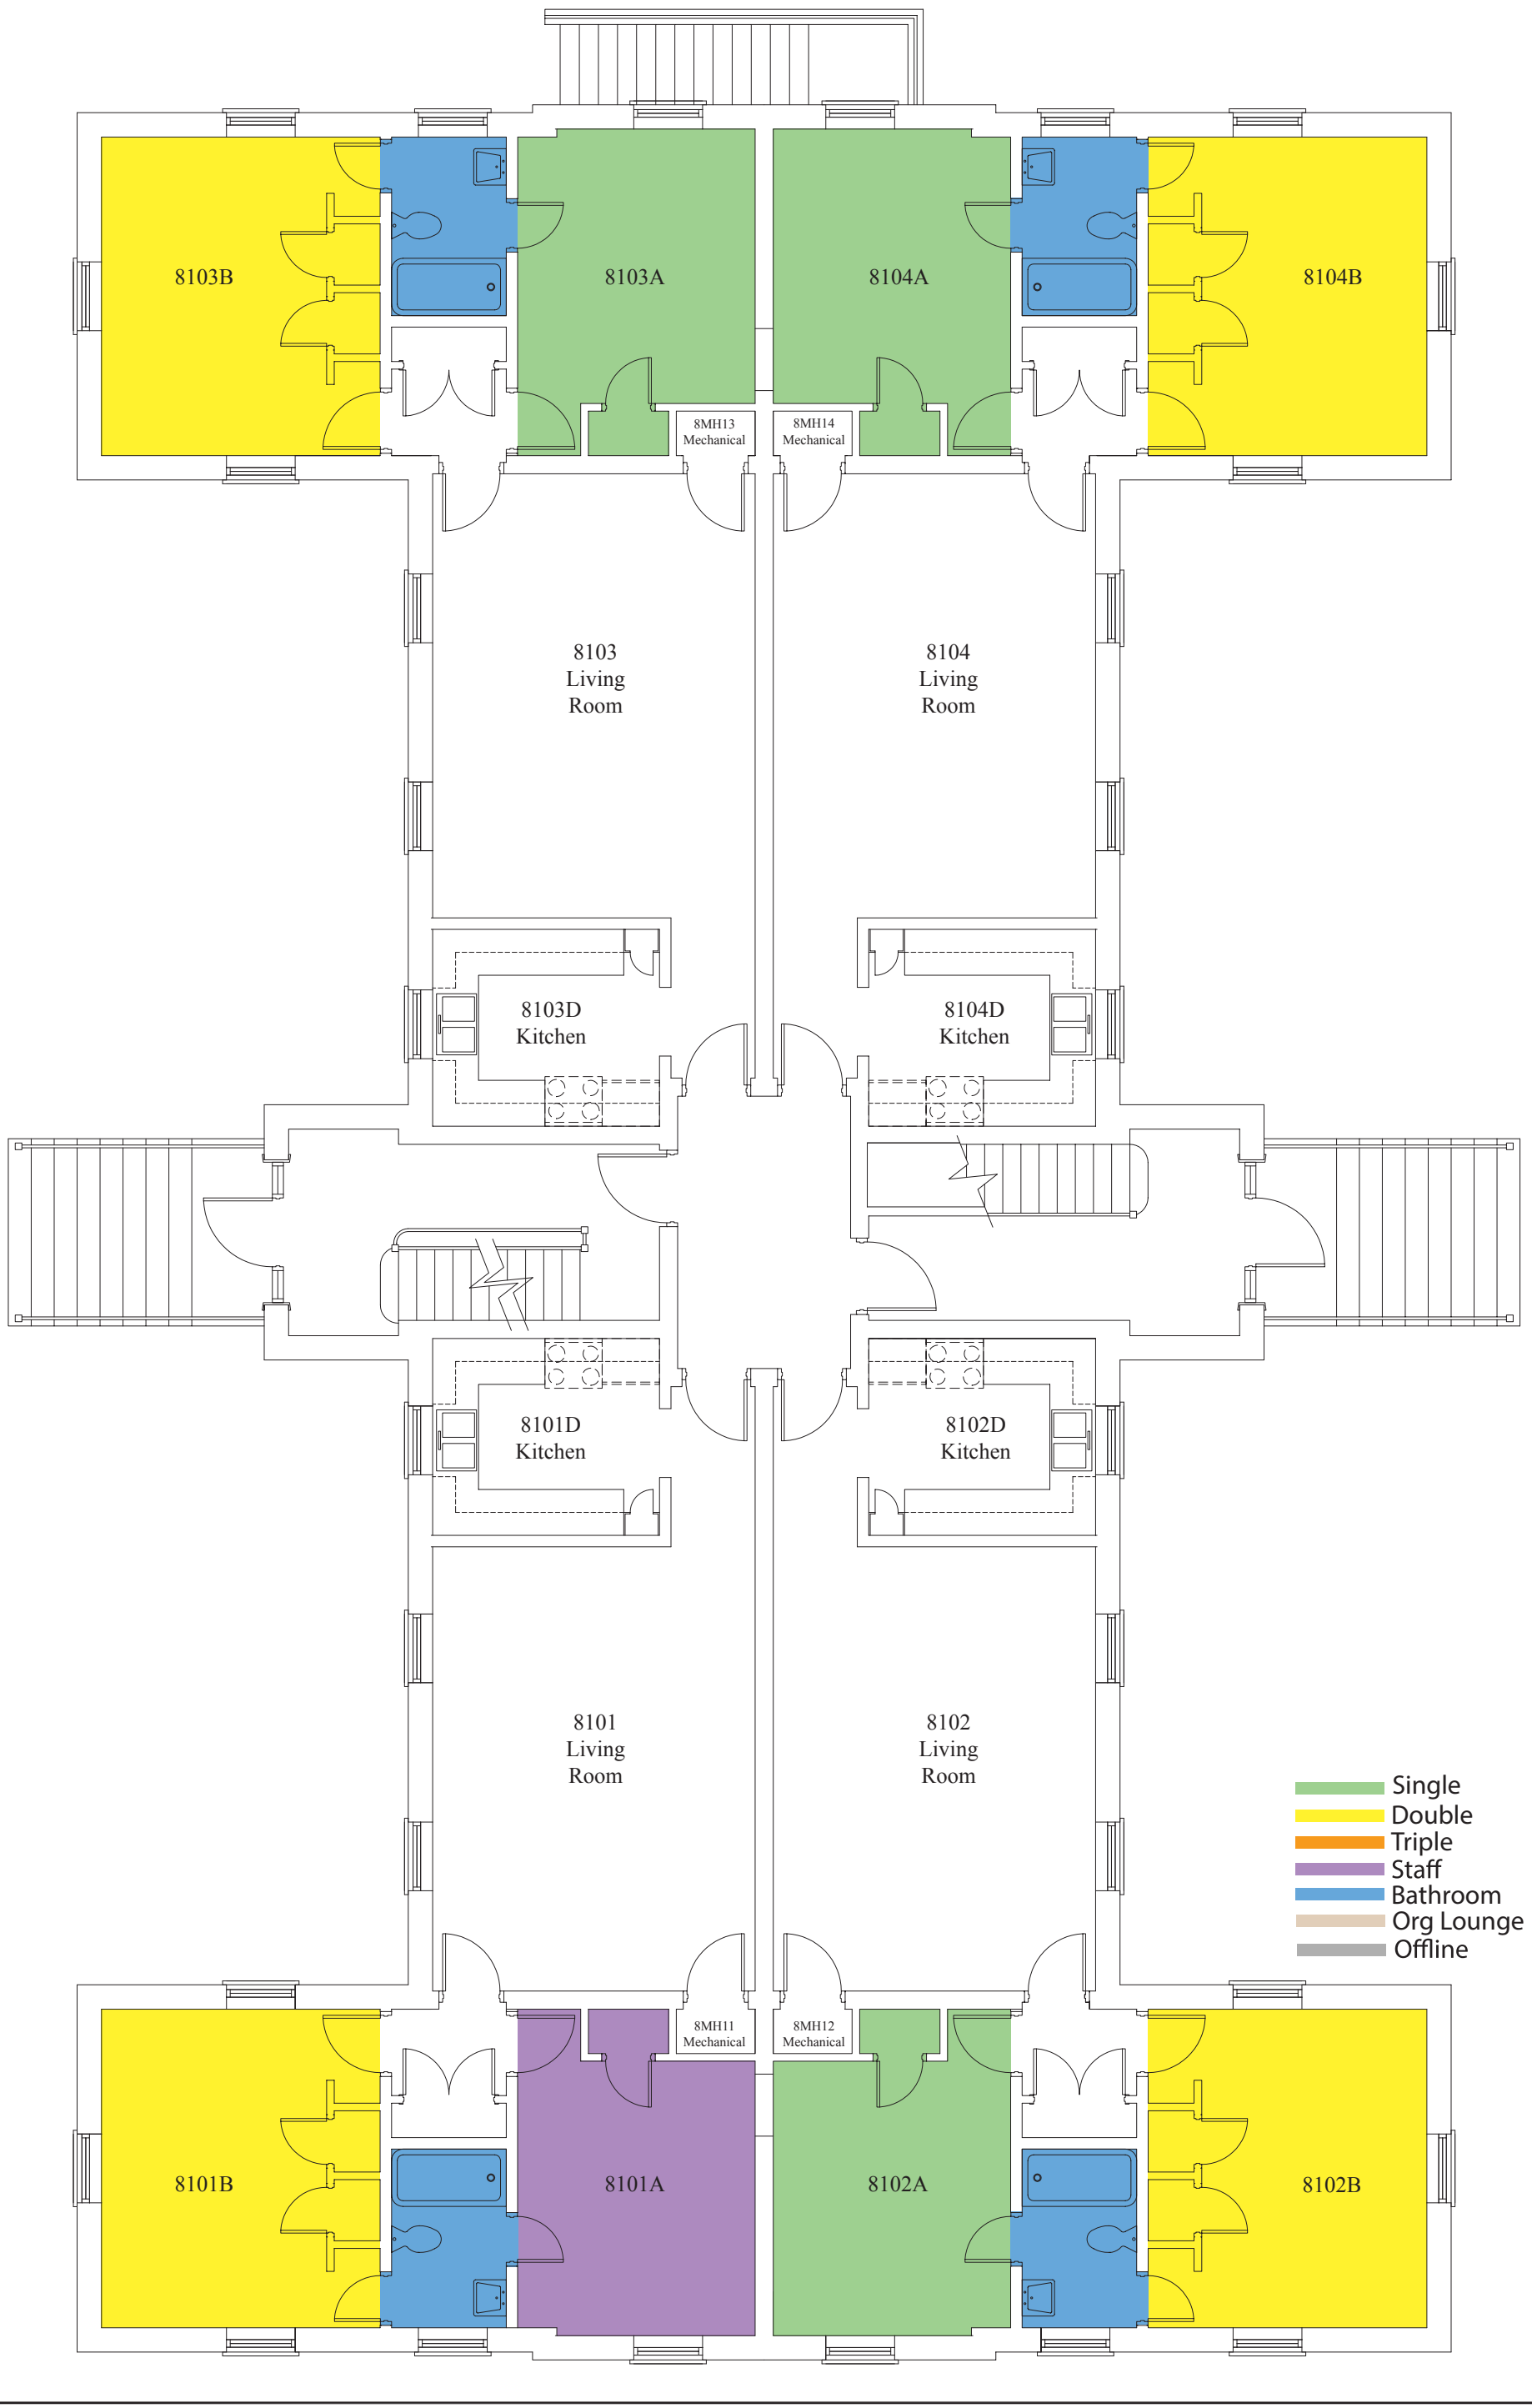

- Single
- Double
- Triple
- Staff
- Bathroom
- Org Lounge
- Offline

North Campus Apartment
Building 8 First Floor Plan