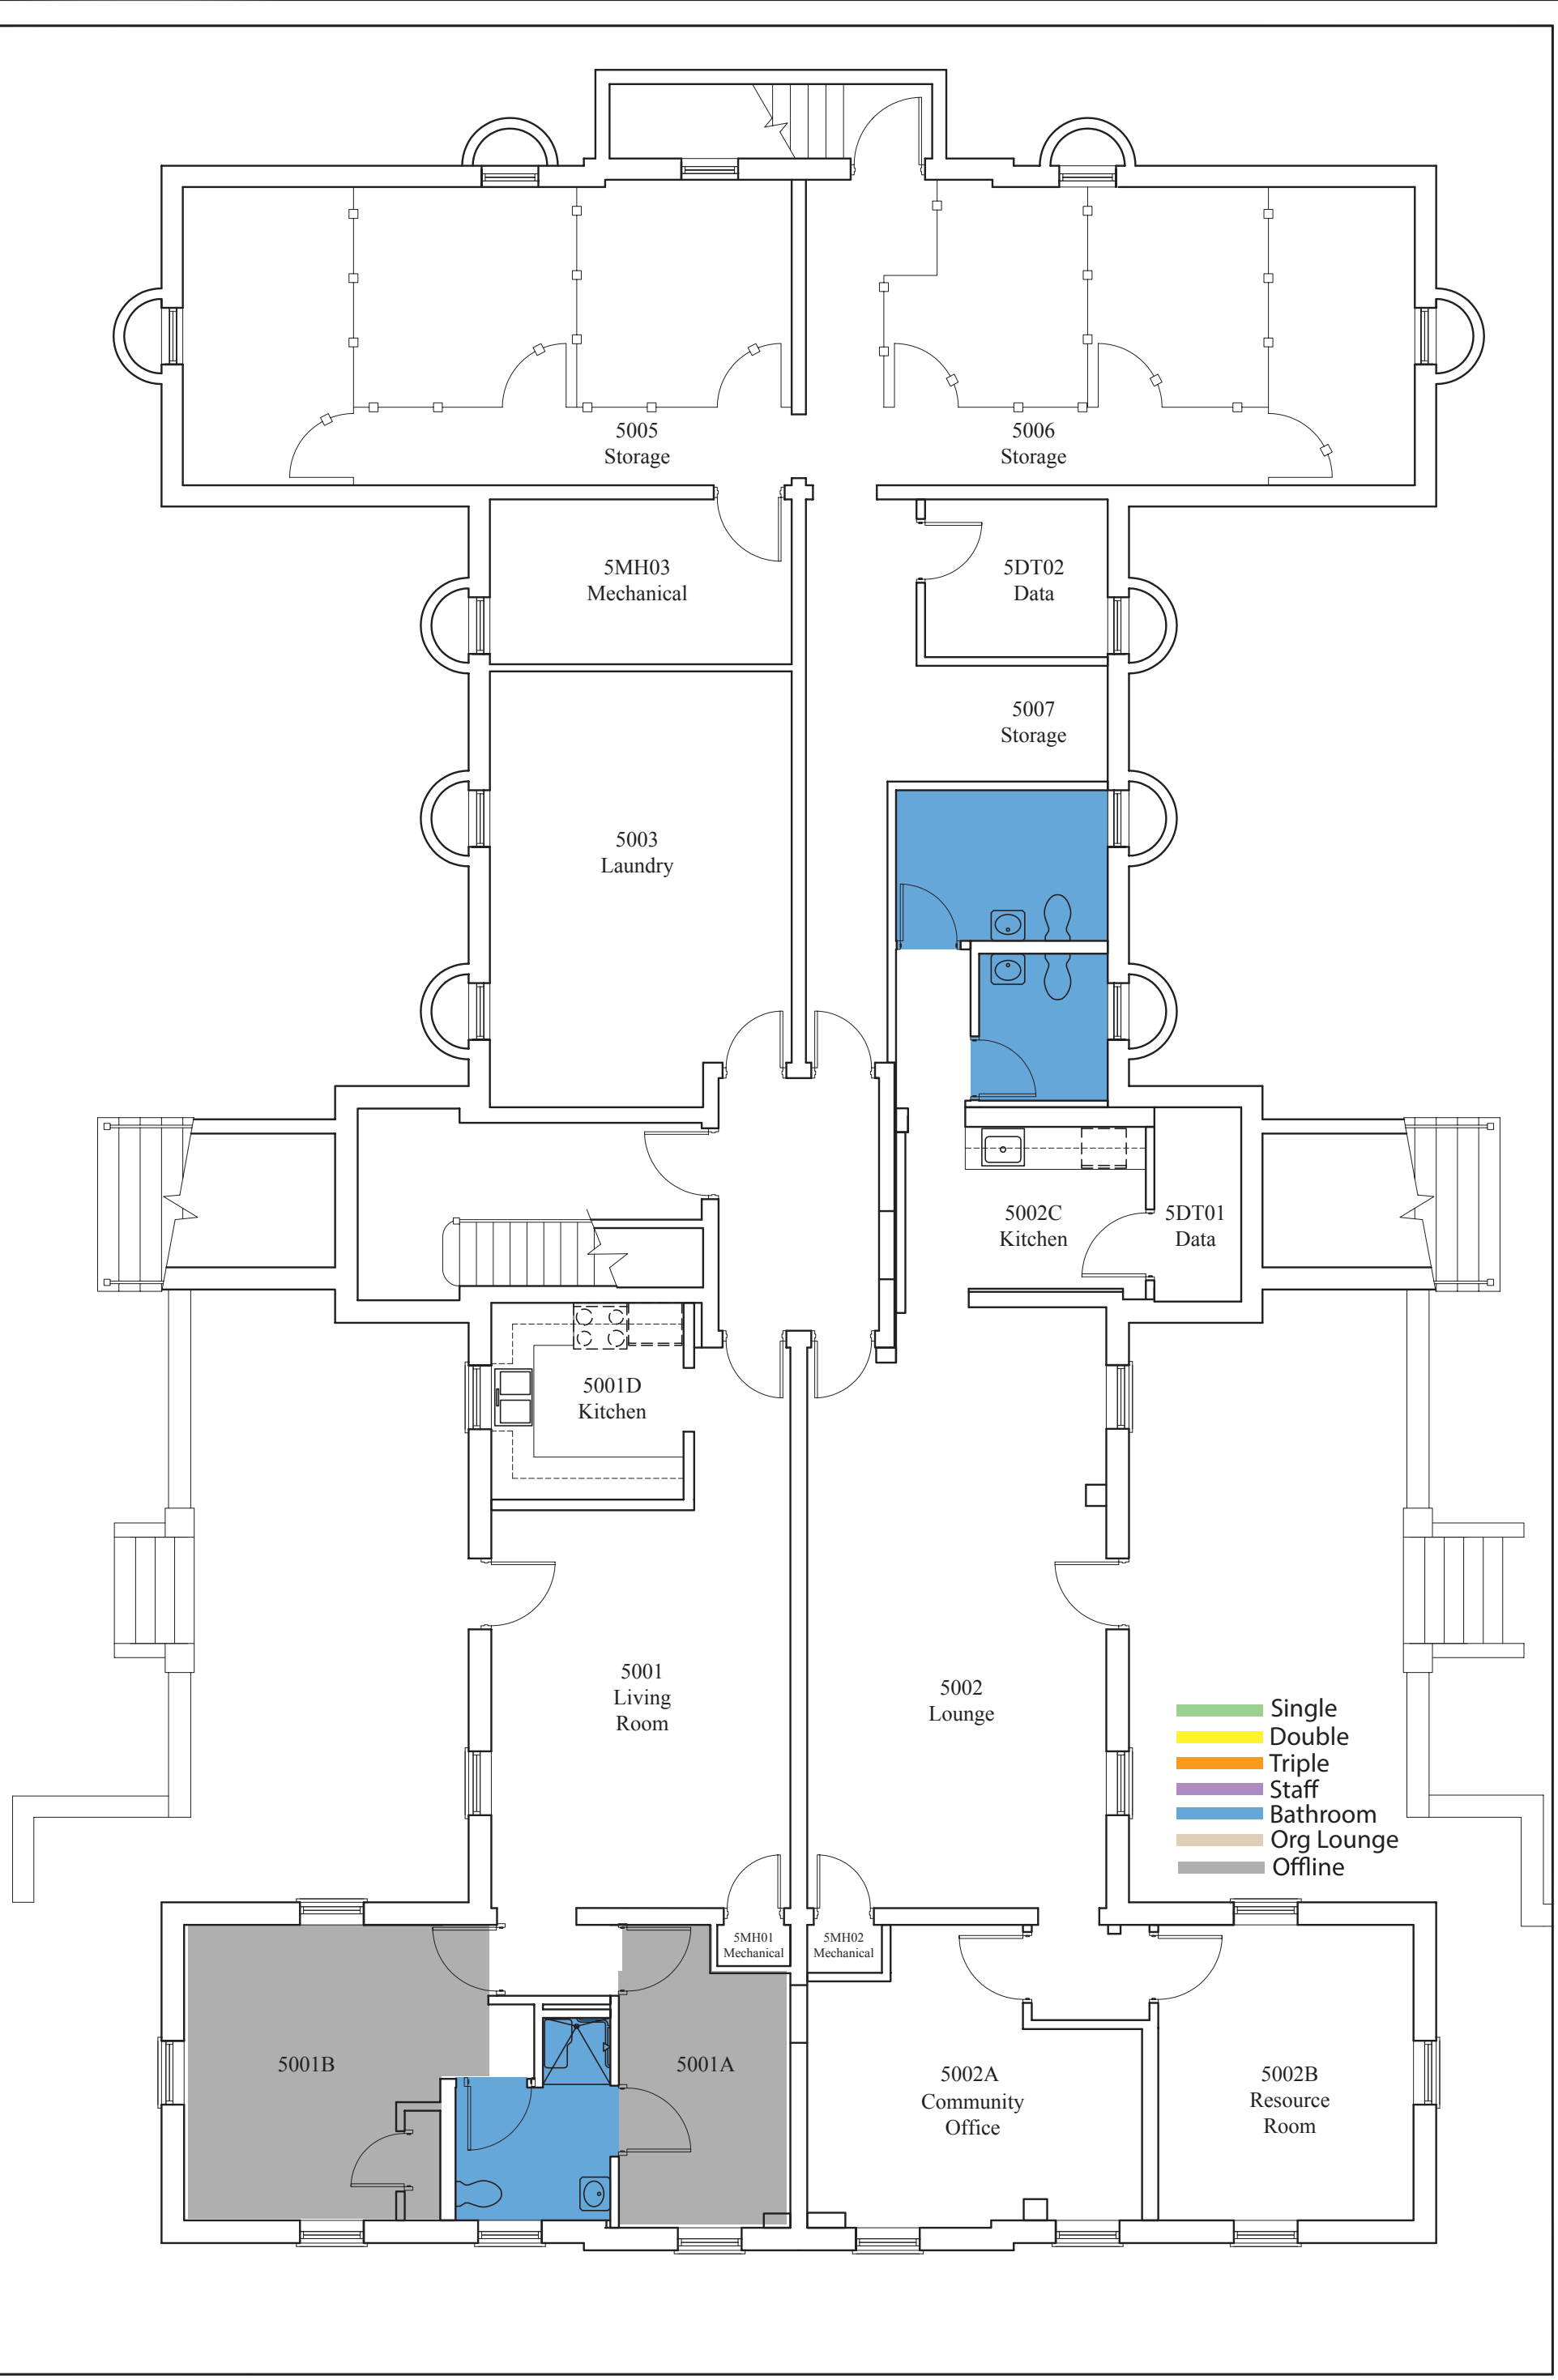

- Single
- Double
- Triple
- Staff
- Bathroom
- Org Lounge
- Offline

North Campus Apartment
Building 2 First Floor Plan

WAKE FOREST
UNIVERSITY

- Single
- Double
- Triple
- Staff
- Bathroom
- Org Lounge
- Offline

North Campus Apartment
Building 3 Second Floor Plan

North Campus Apartment
Building 4 Ground Floor Plan

WAKE FOREST
UNIVERSITY

North Campus Apartment
Building 4 First Floor Plan

WAKE FOREST
UNIVERSITY

- Single
- Double
- Triple
- Staff
- Bathroom
- Org Lounge
- Offline

North Campus Apartment
Building 4 Second Floor Plan

North Campus Apartment
Building 5 Ground Floor Plan

- Single
- Double
- Triple
- Staff
- Bathroom
- Org Lounge
- Offline

North Campus Apartment
Building 5 First Floor Plan

WAKE FOREST
UNIVERSITY

North Campus Apartment
Building 5 Second Floor Plan

North Campus Apartment
Building 6 Ground Floor Plan

- Single
- Double
- Triple
- Staff
- Bathroom
- Org Lounge
- Offline

North Campus Apartment
Building 6 First Floor Plan