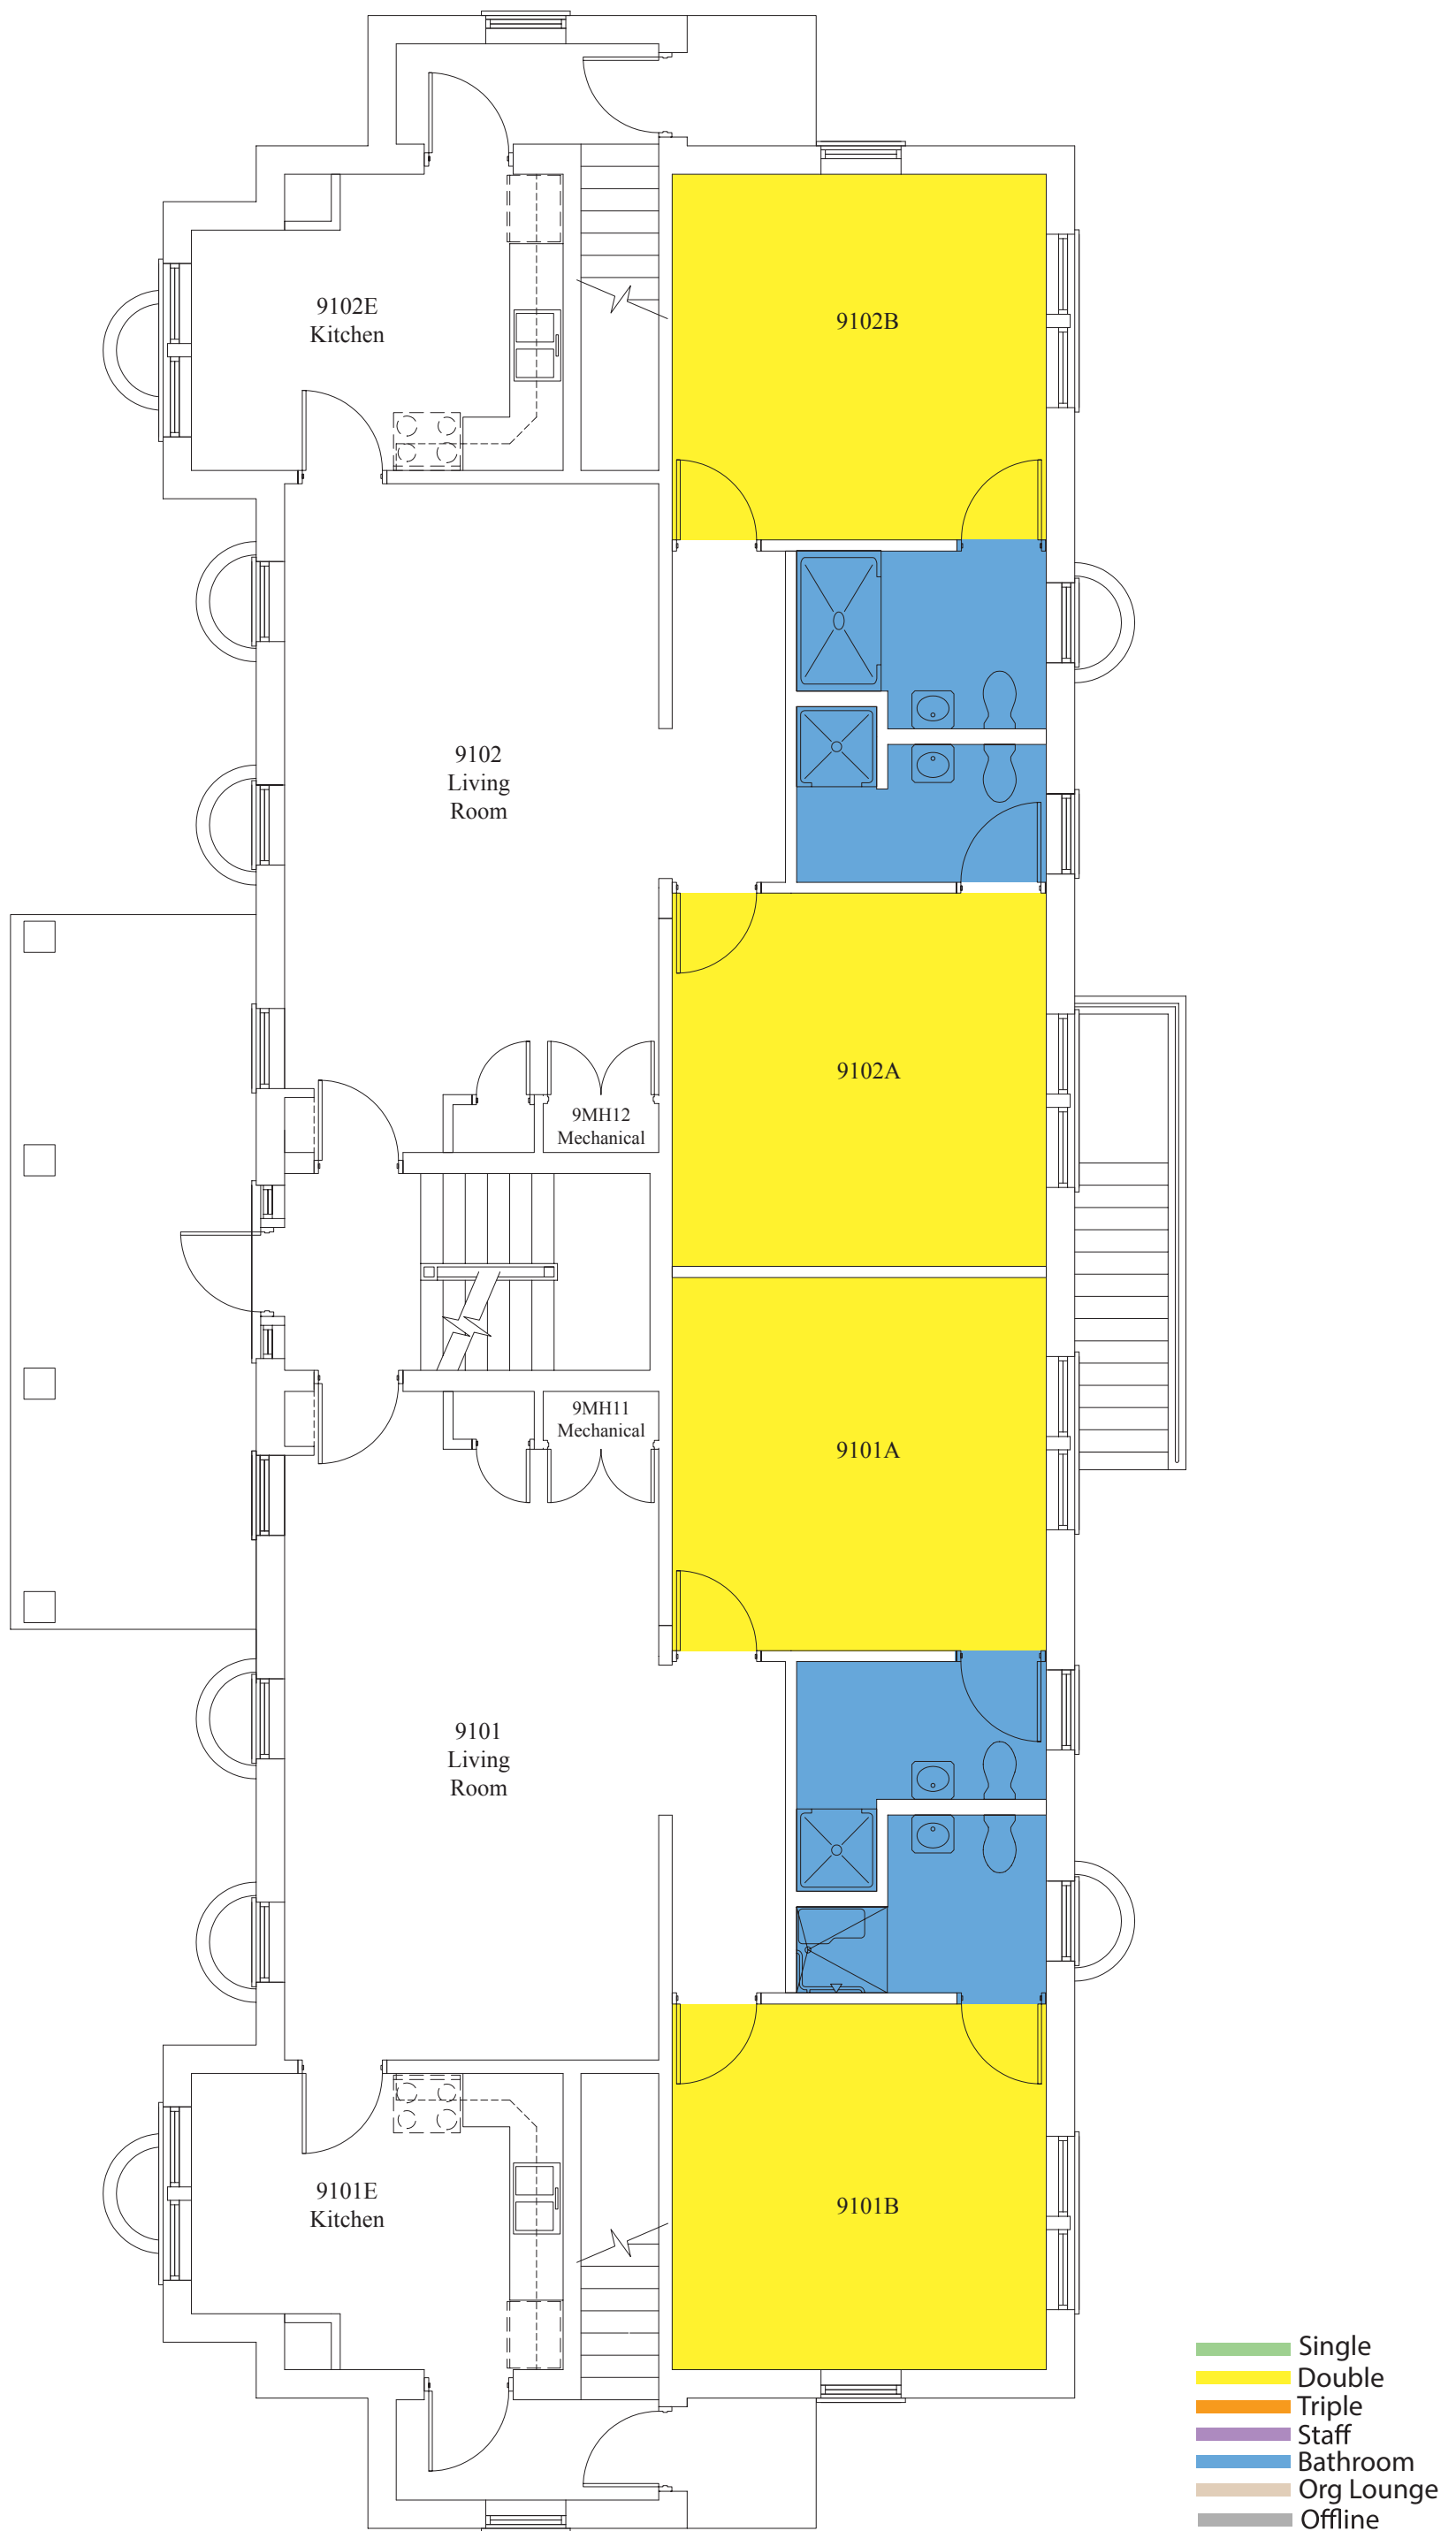

North Campus Apartment
Building 9 First Floor Plan