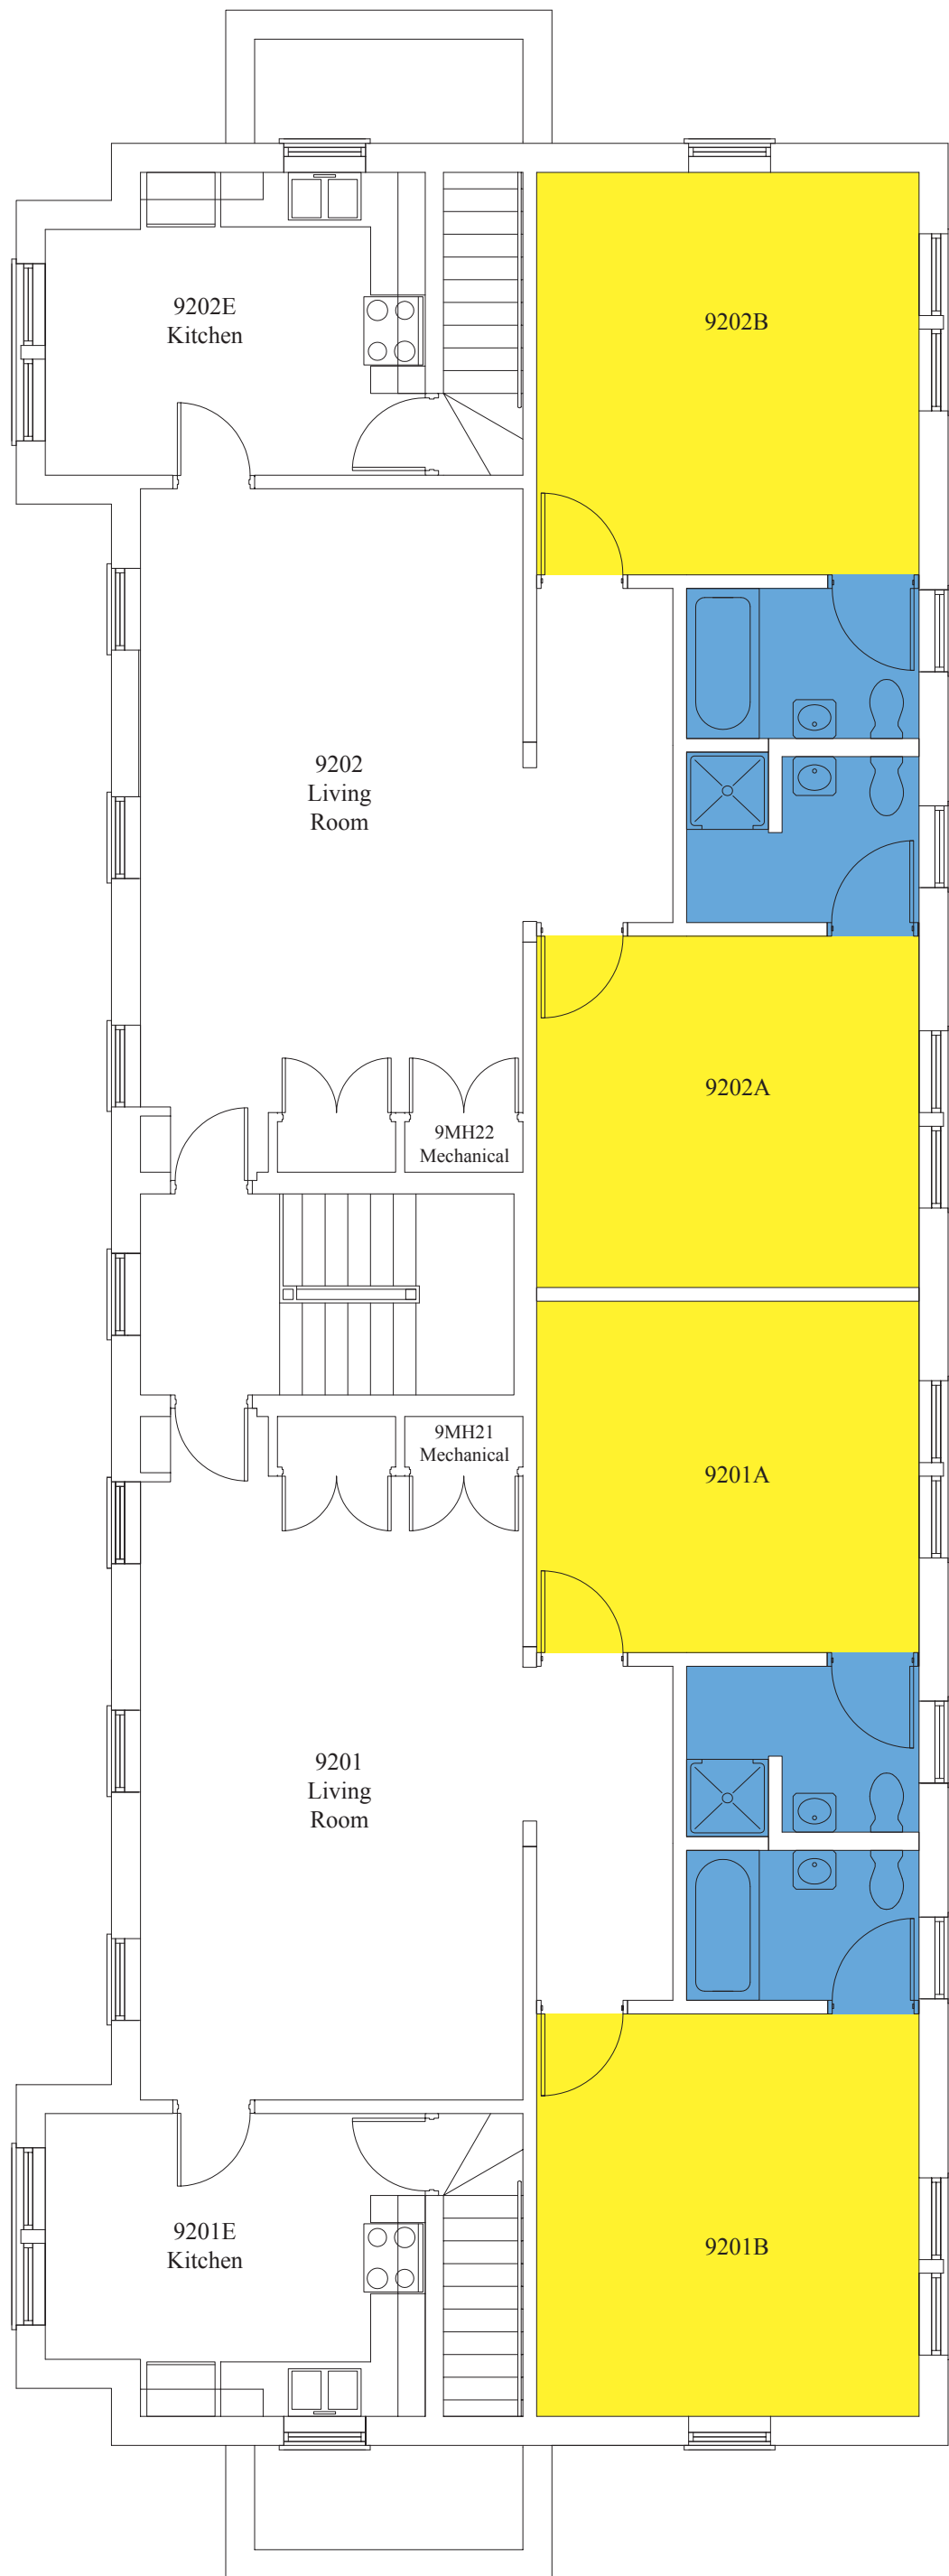

North Campus Apartment
Building 9 Second Floor Plan

WAKE FOREST
UNIVERSITY