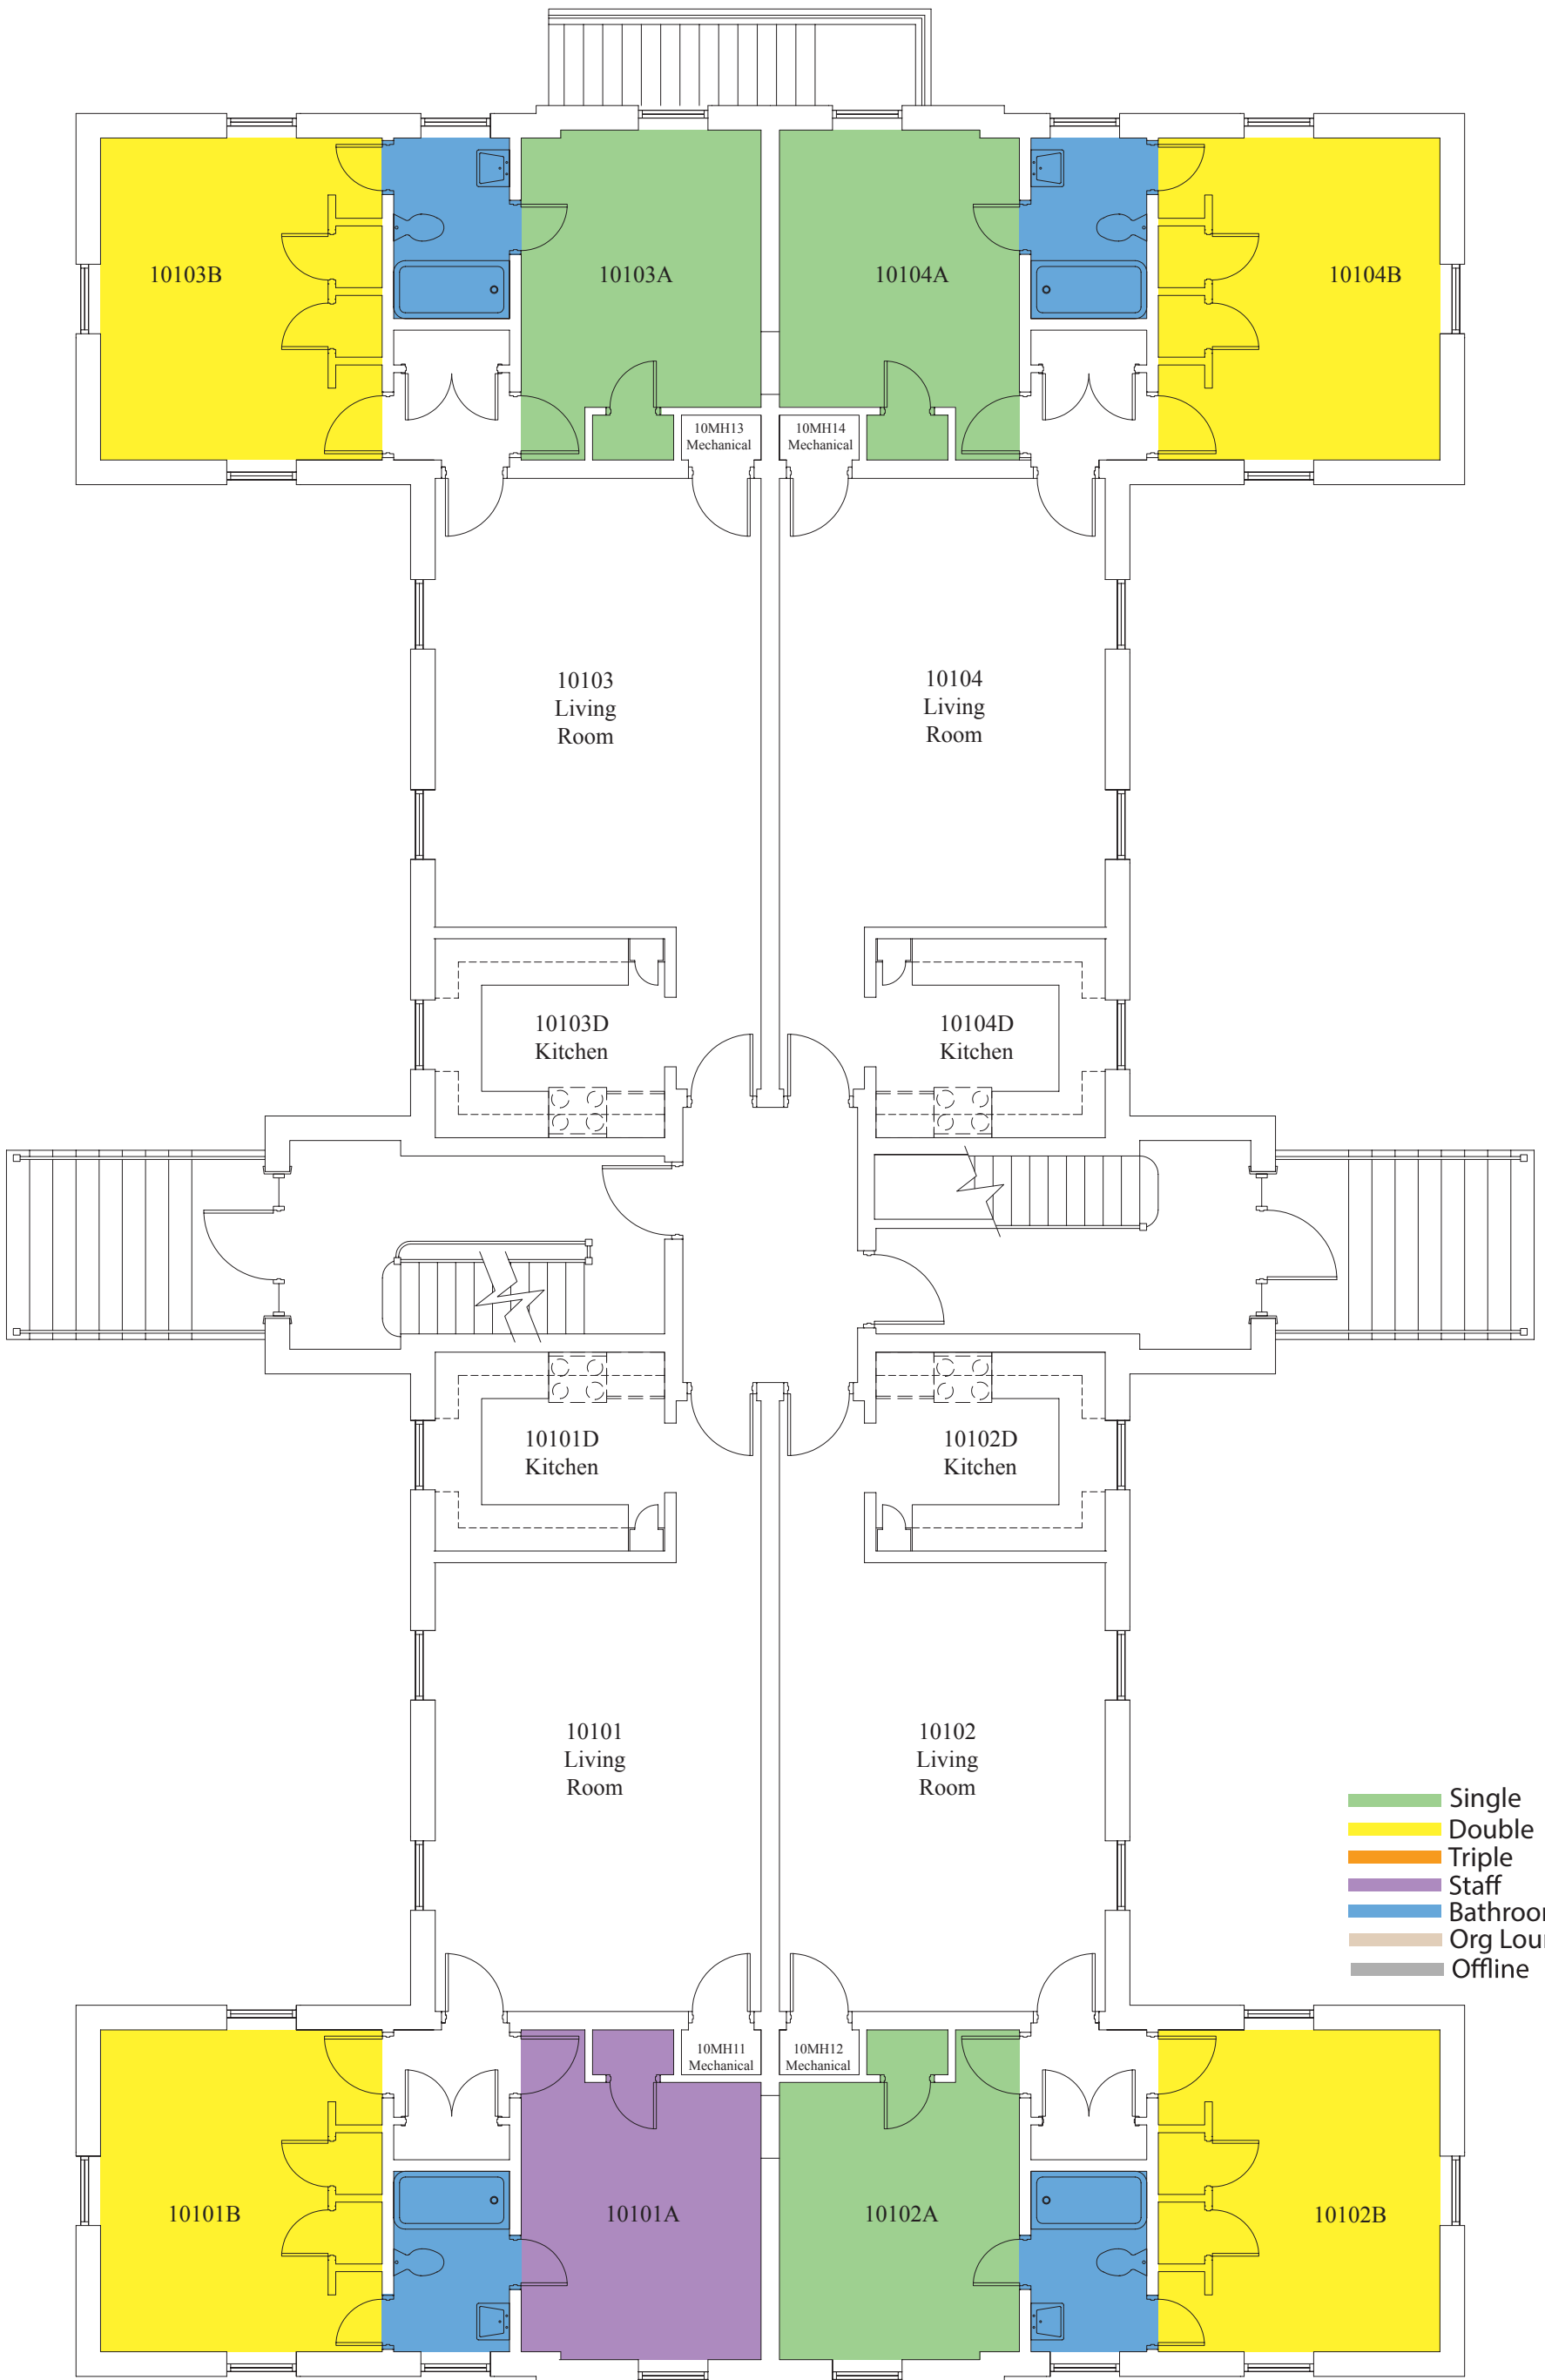

- Single
- Double
- Triple
- Staff
- Bathroom
- Org Lounge
- Offline

North Campus Apartment
Building 2 First Floor Plan

WAKE FOREST
UNIVERSITY

- Single
- Double
- Triple
- Staff
- Bathroom
- Org Lounge
- Offline

WAKE FOREST
UNIVERSITY

North Campus Apartment
Building 9 First Floor Plan

North Campus Apartment
Building 9 Second Floor Plan

WAKE FOREST
UNIVERSITY

North Campus Apartment
Building 10 Ground Floor Plan

WAKE FOREST
UNIVERSITY