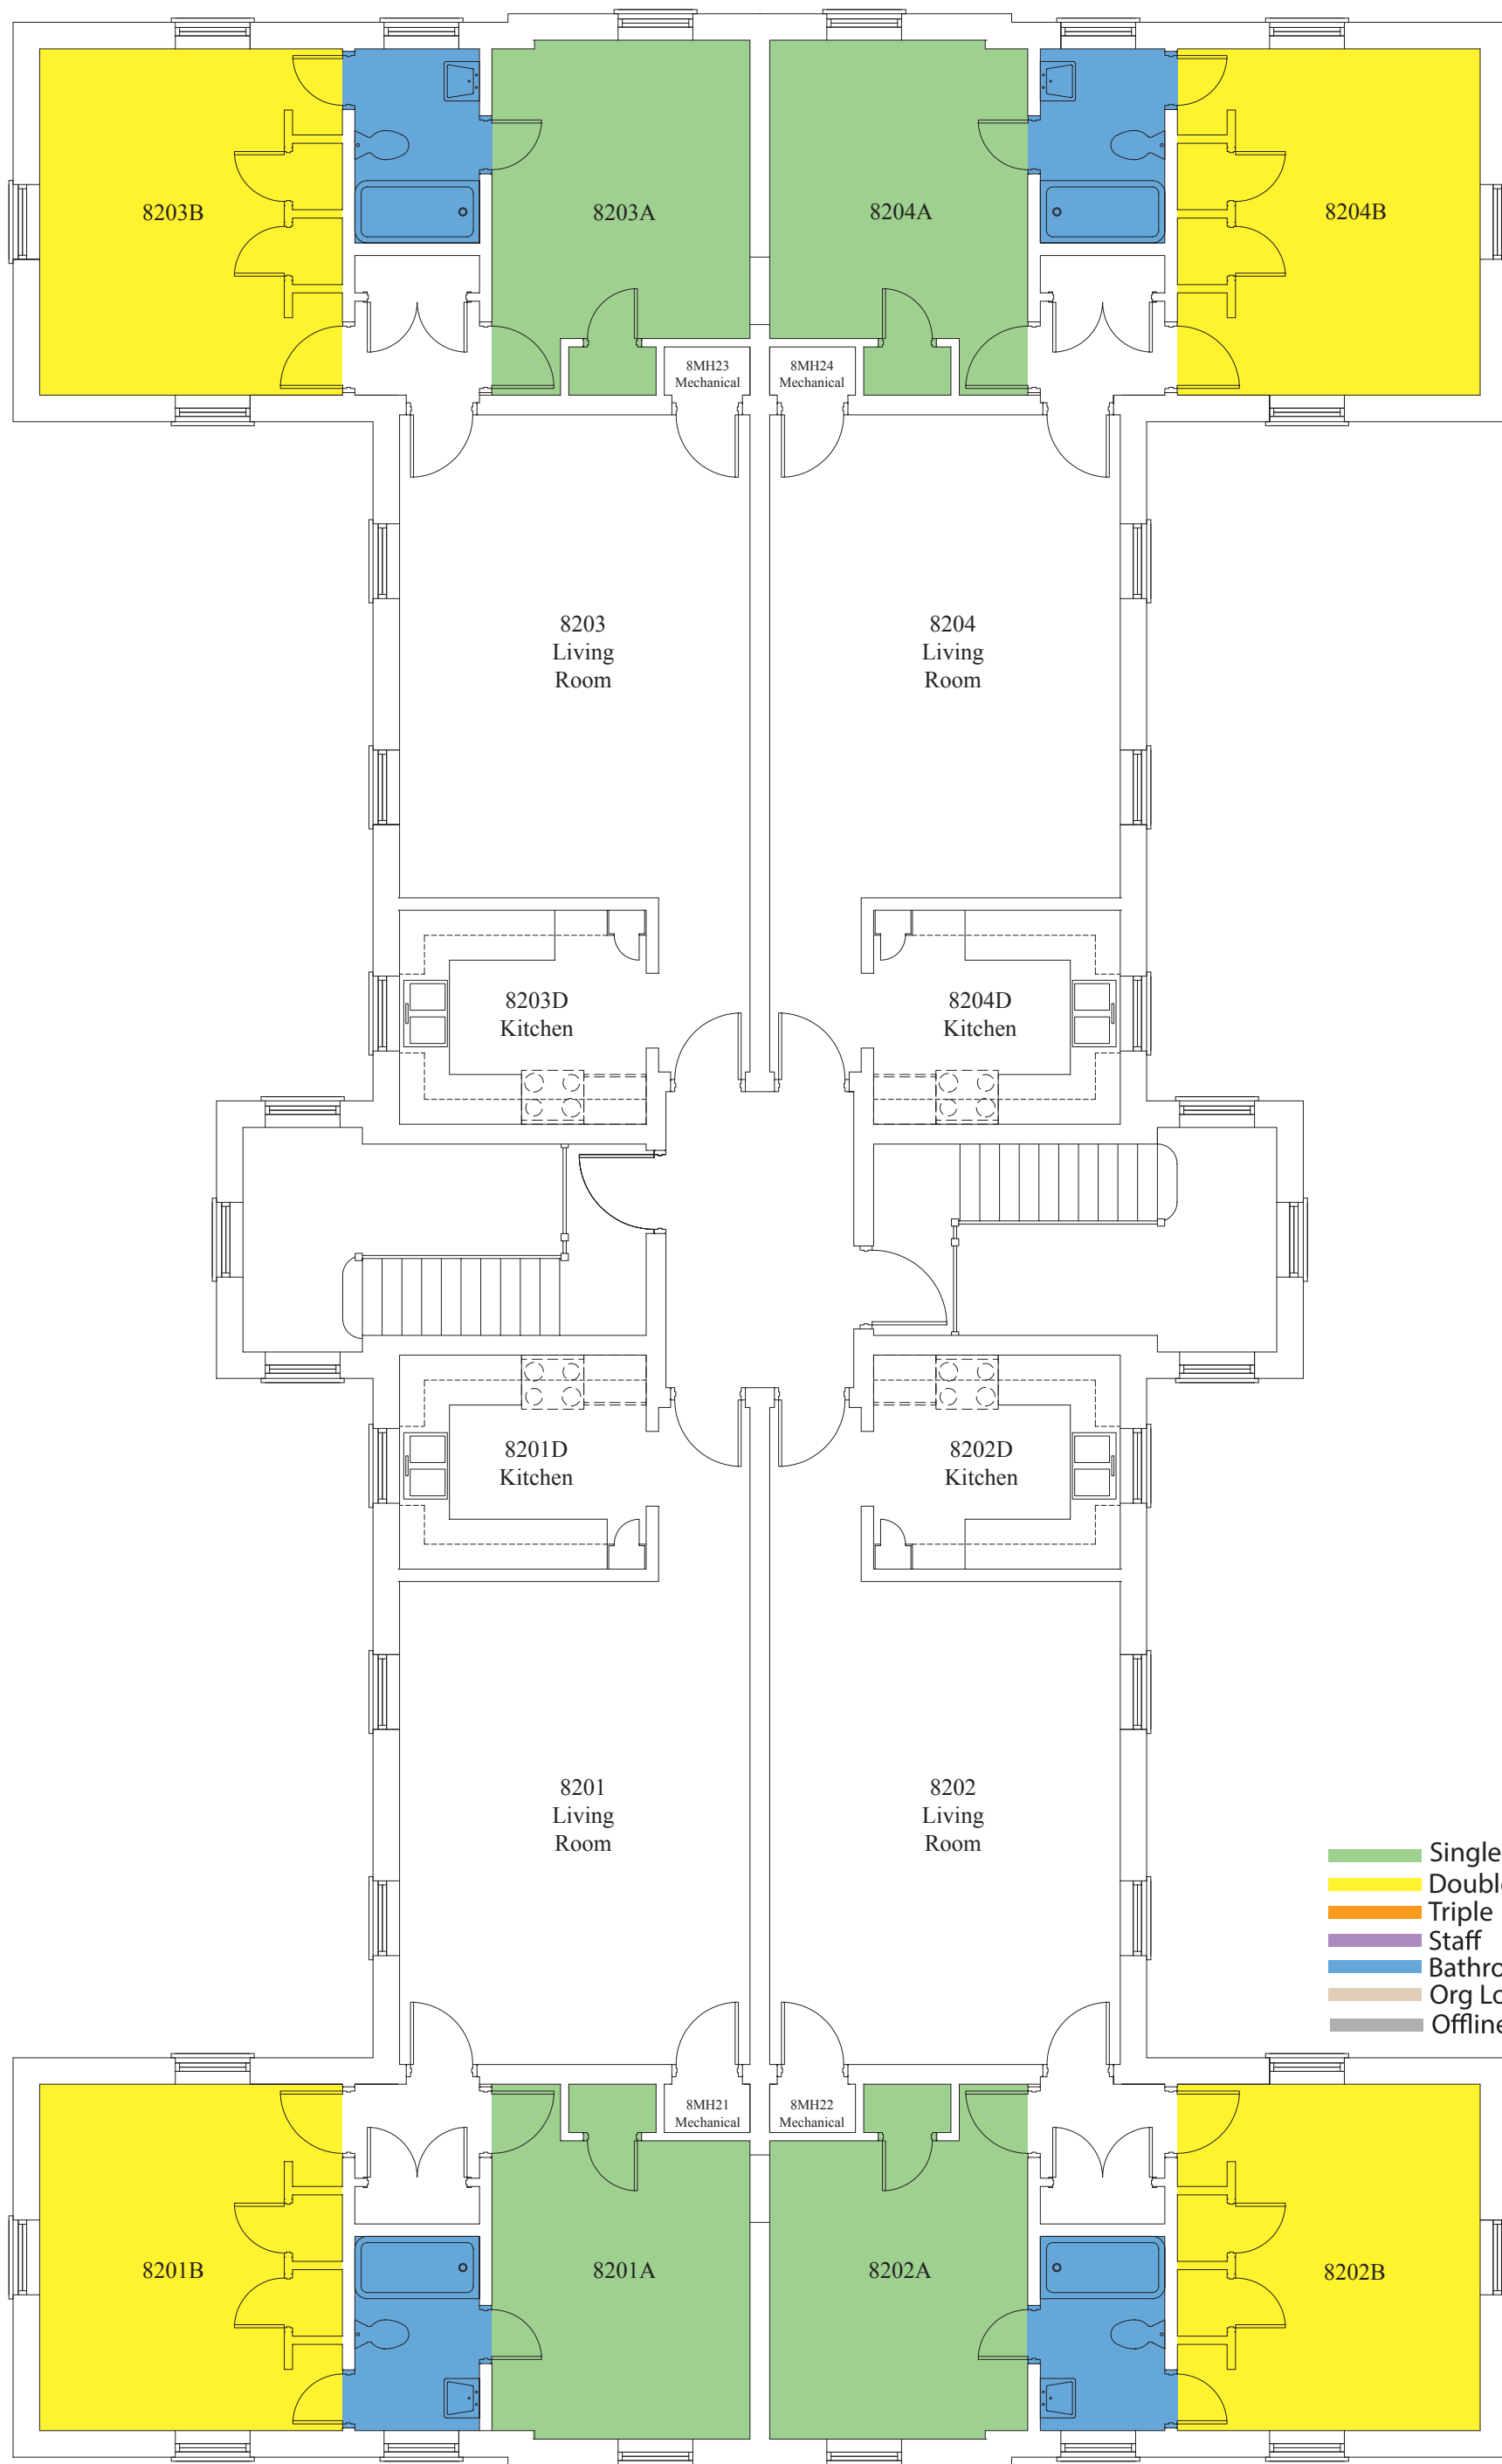

North Campus Apartment
Building 8 Second Floor Plan

WAKE FOREST
UNIVERSITY