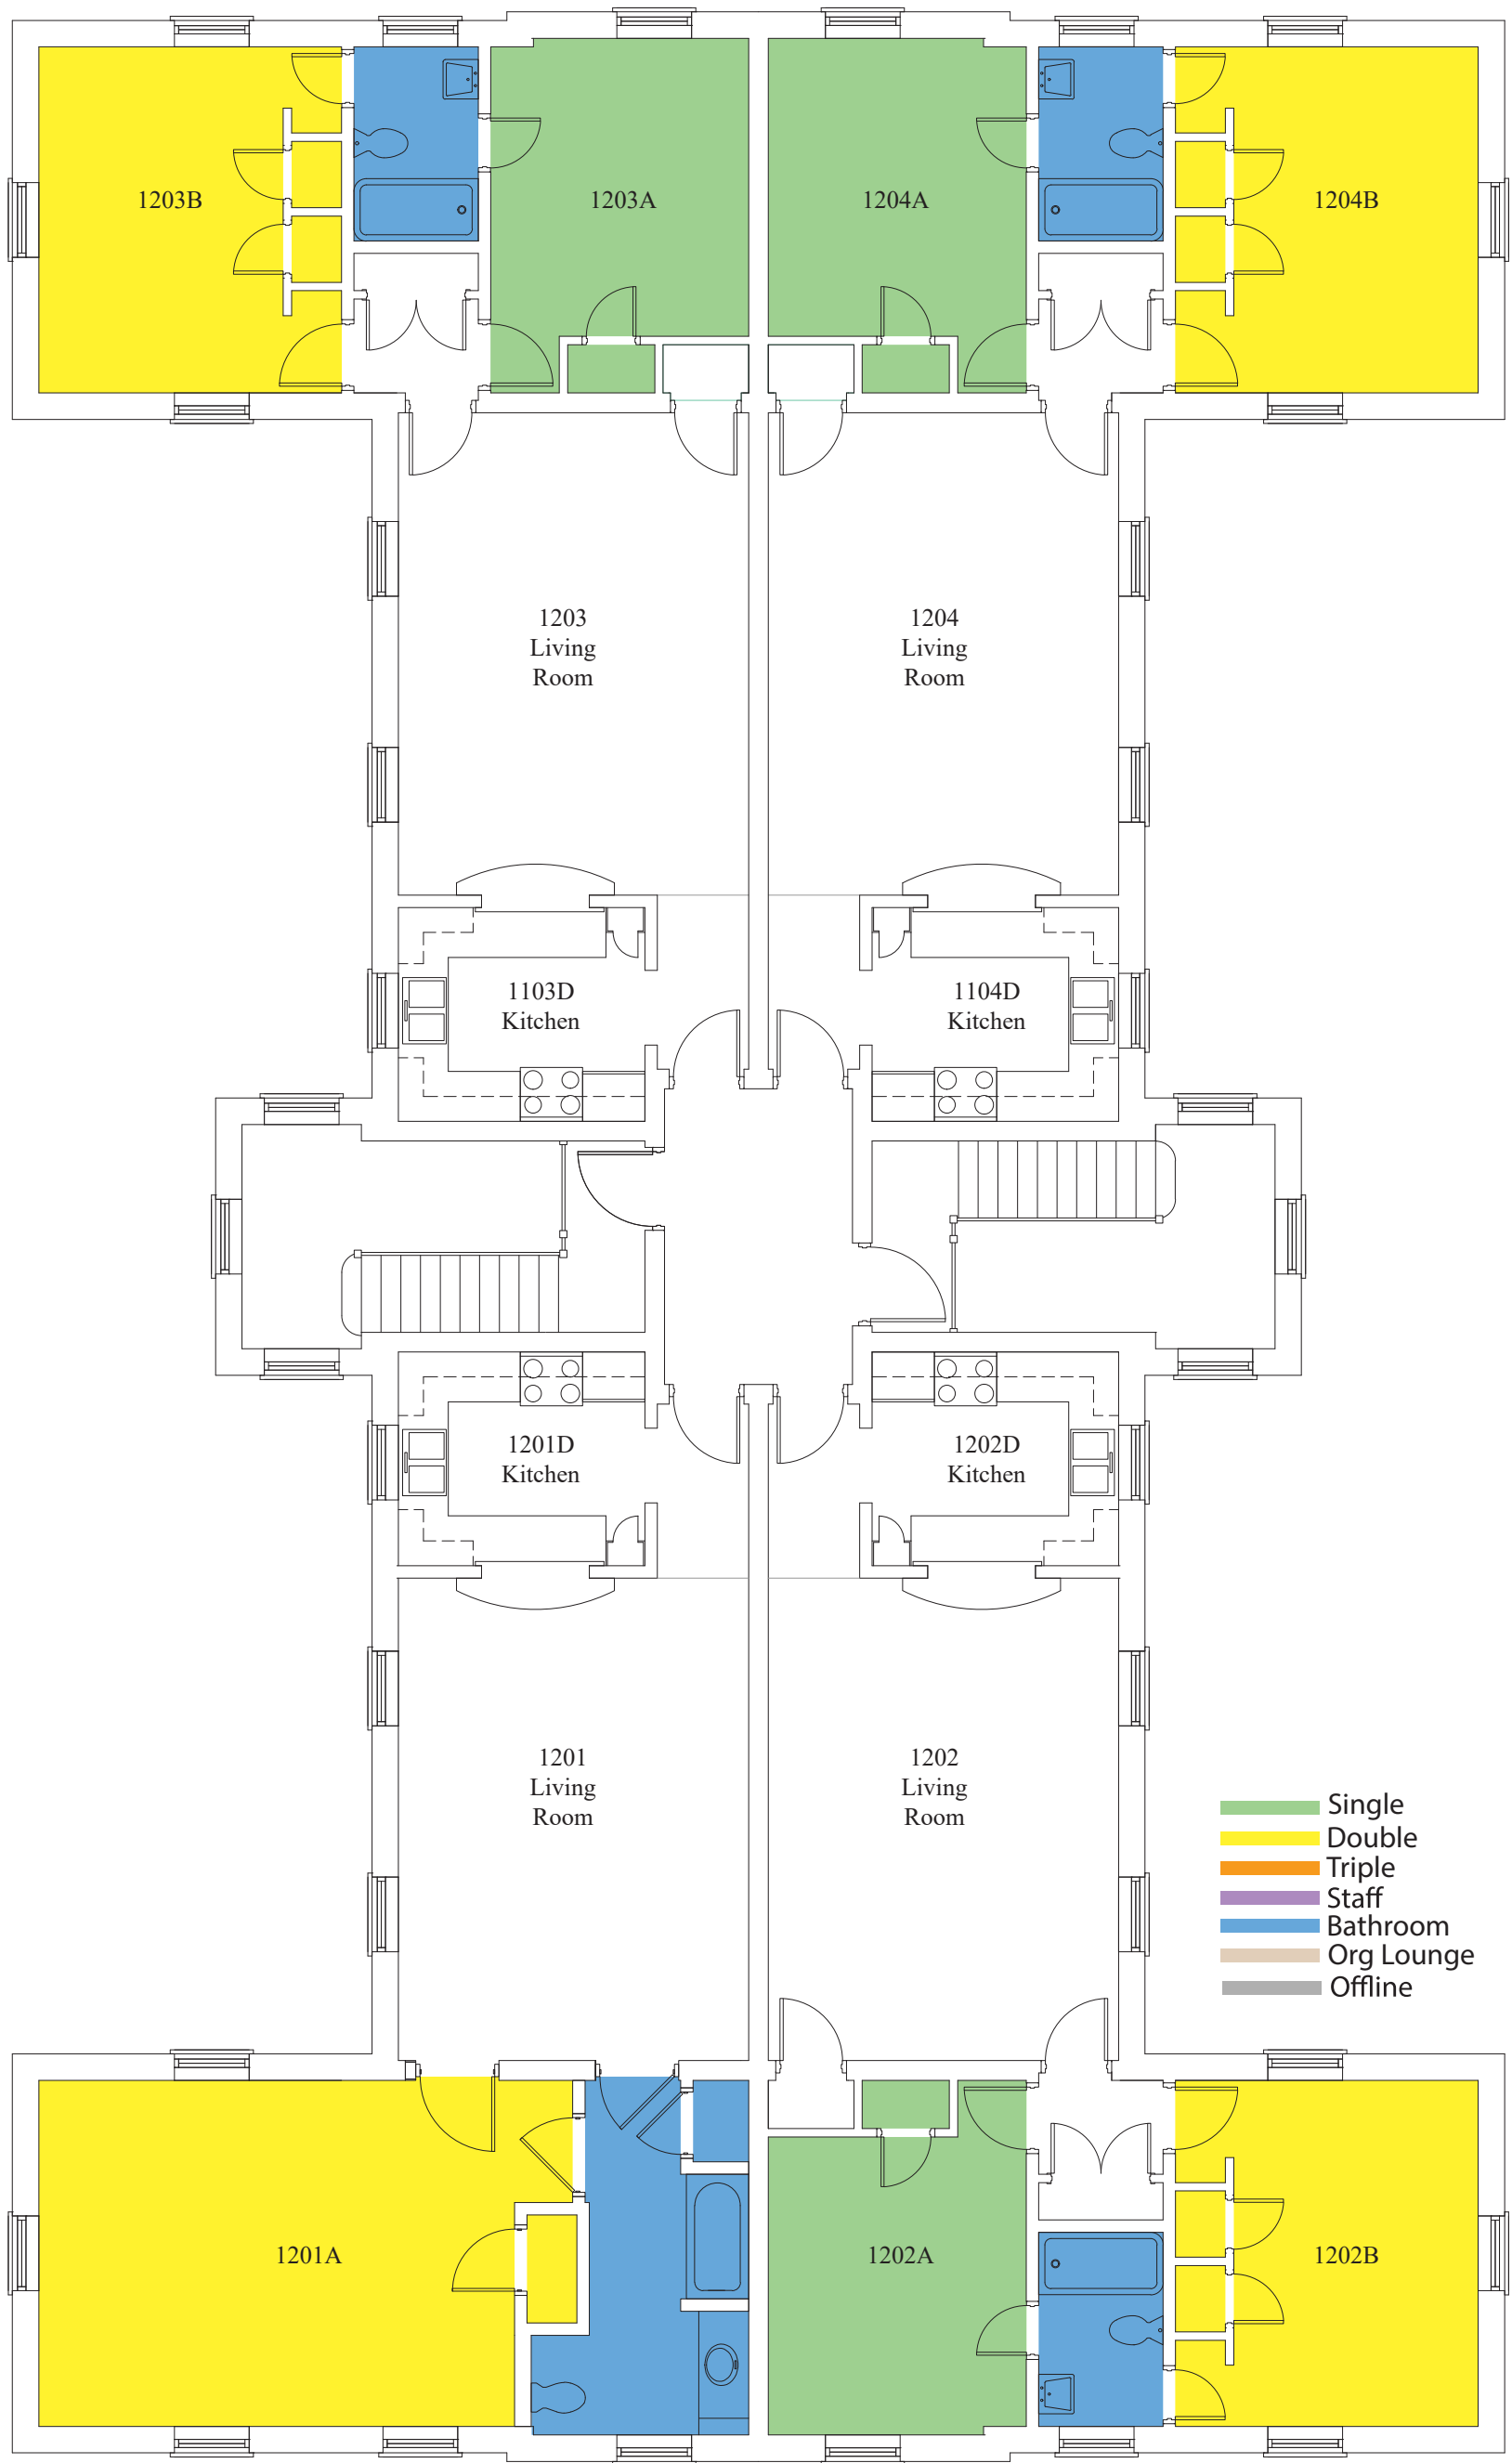

North Campus Apartment
Building 1 Ground Floor Plan

North Campus Apartment
Building 1 First Floor Plan

North Campus Apartment
Building 1 Second Floor Plan

WAKE FOREST
UNIVERSITY

North Campus Apartment
Building 2 Ground Floor Plan

- Single
- Double
- Triple
- Staff
- Bathroom
- Org Lounge
- Offline

North Campus Apartment
Building 2 First Floor Plan

WAKE FOREST
UNIVERSITY

- Single
- Double
- Triple
- Staff
- Bathroom
- Org Lounge
- Offline

North Campus Apartment
Building 4 Second Floor Plan

North Campus Apartment
Building 5 Ground Floor Plan

- Single
- Double
- Triple
- Staff
- Bathroom
- Org Lounge
- Offline

North Campus Apartment
Building 5 First Floor Plan