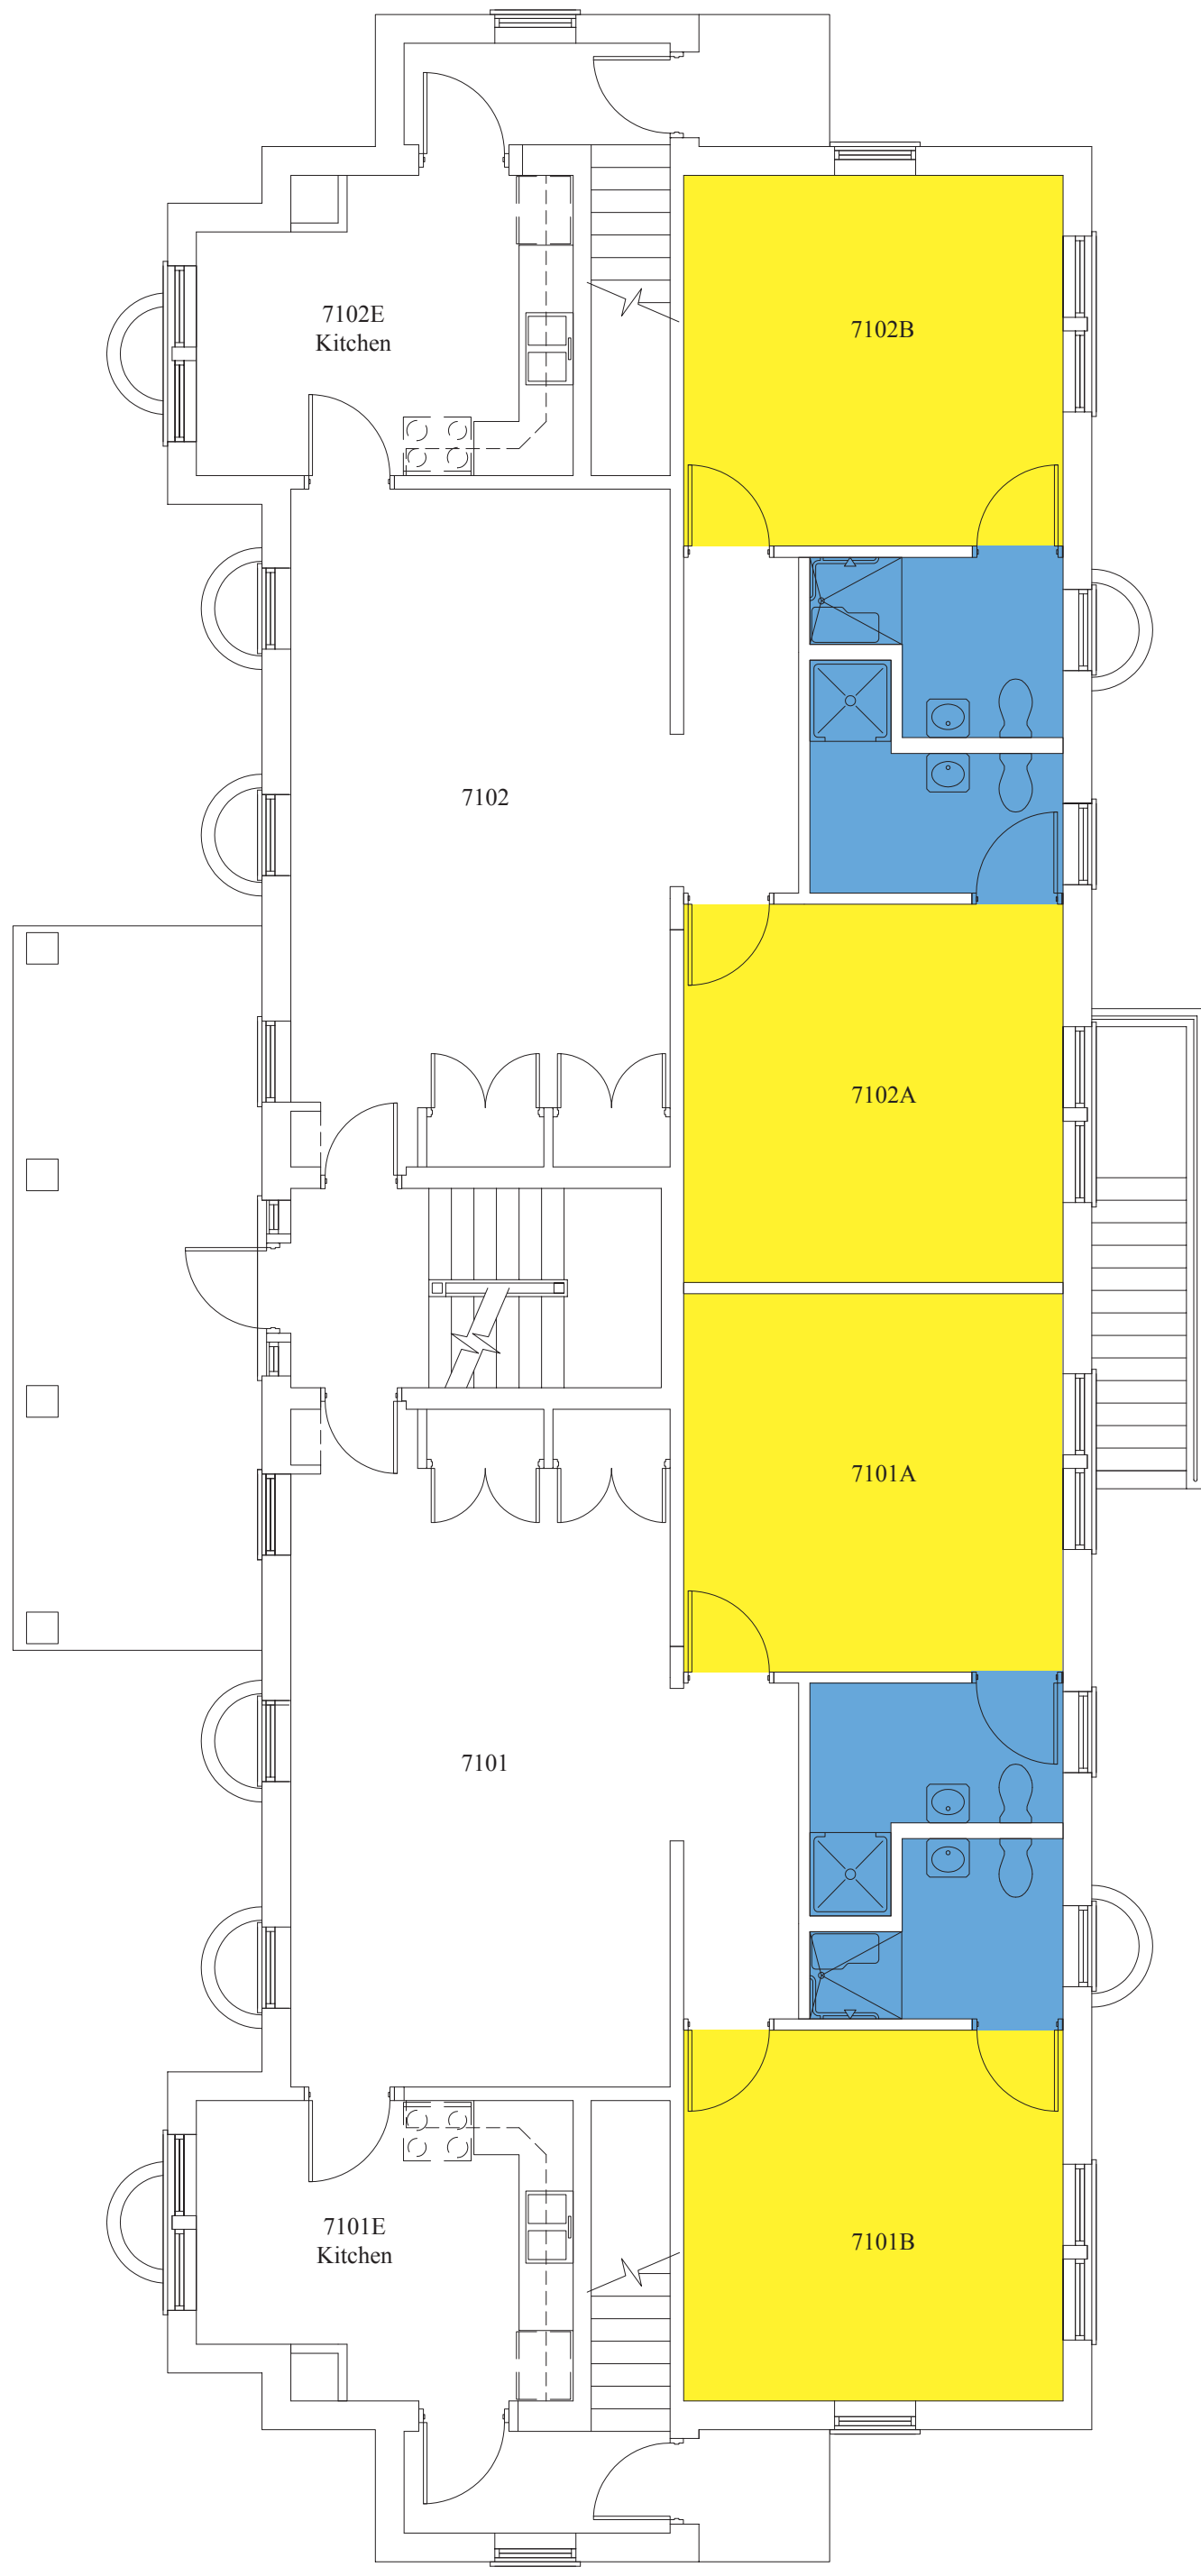

North Campus Apartment
Building 3 Second Floor Plan

North Campus Apartment
Building 4 Ground Floor Plan

WAKE FOREST
UNIVERSITY

North Campus Apartment
Building 4 First Floor Plan

WAKE FOREST
UNIVERSITY

- Single
- Double
- Triple
- Staff
- Bathroom
- Org Lounge
- Offline

North Campus Apartment
Building 4 Second Floor Plan

North Campus Apartment
Building 5 Ground Floor Plan

- Single
- Double
- Triple
- Staff
- Bathroom
- Org Lounge
- Offline

North Campus Apartment
Building 5 First Floor Plan

WAKE FOREST
UNIVERSITY

North Campus Apartment
Building 5 Second Floor Plan

North Campus Apartment
Building 6 Ground Floor Plan

- Single
- Double
- Triple
- Staff
- Bathroom
- Org Lounge
- Offline

North Campus Apartment
Building 6 First Floor Plan

North Campus Apartment
Building 6 Second Floor Plan

WAKE FOREST
UNIVERSITY

North Campus Apartment
Building 7 Ground Floor Plan

WAKE FOREST
UNIVERSITY

- Single
- Double
- Triple
- Staff
- Bathroom
- Org Lounge
- Offline