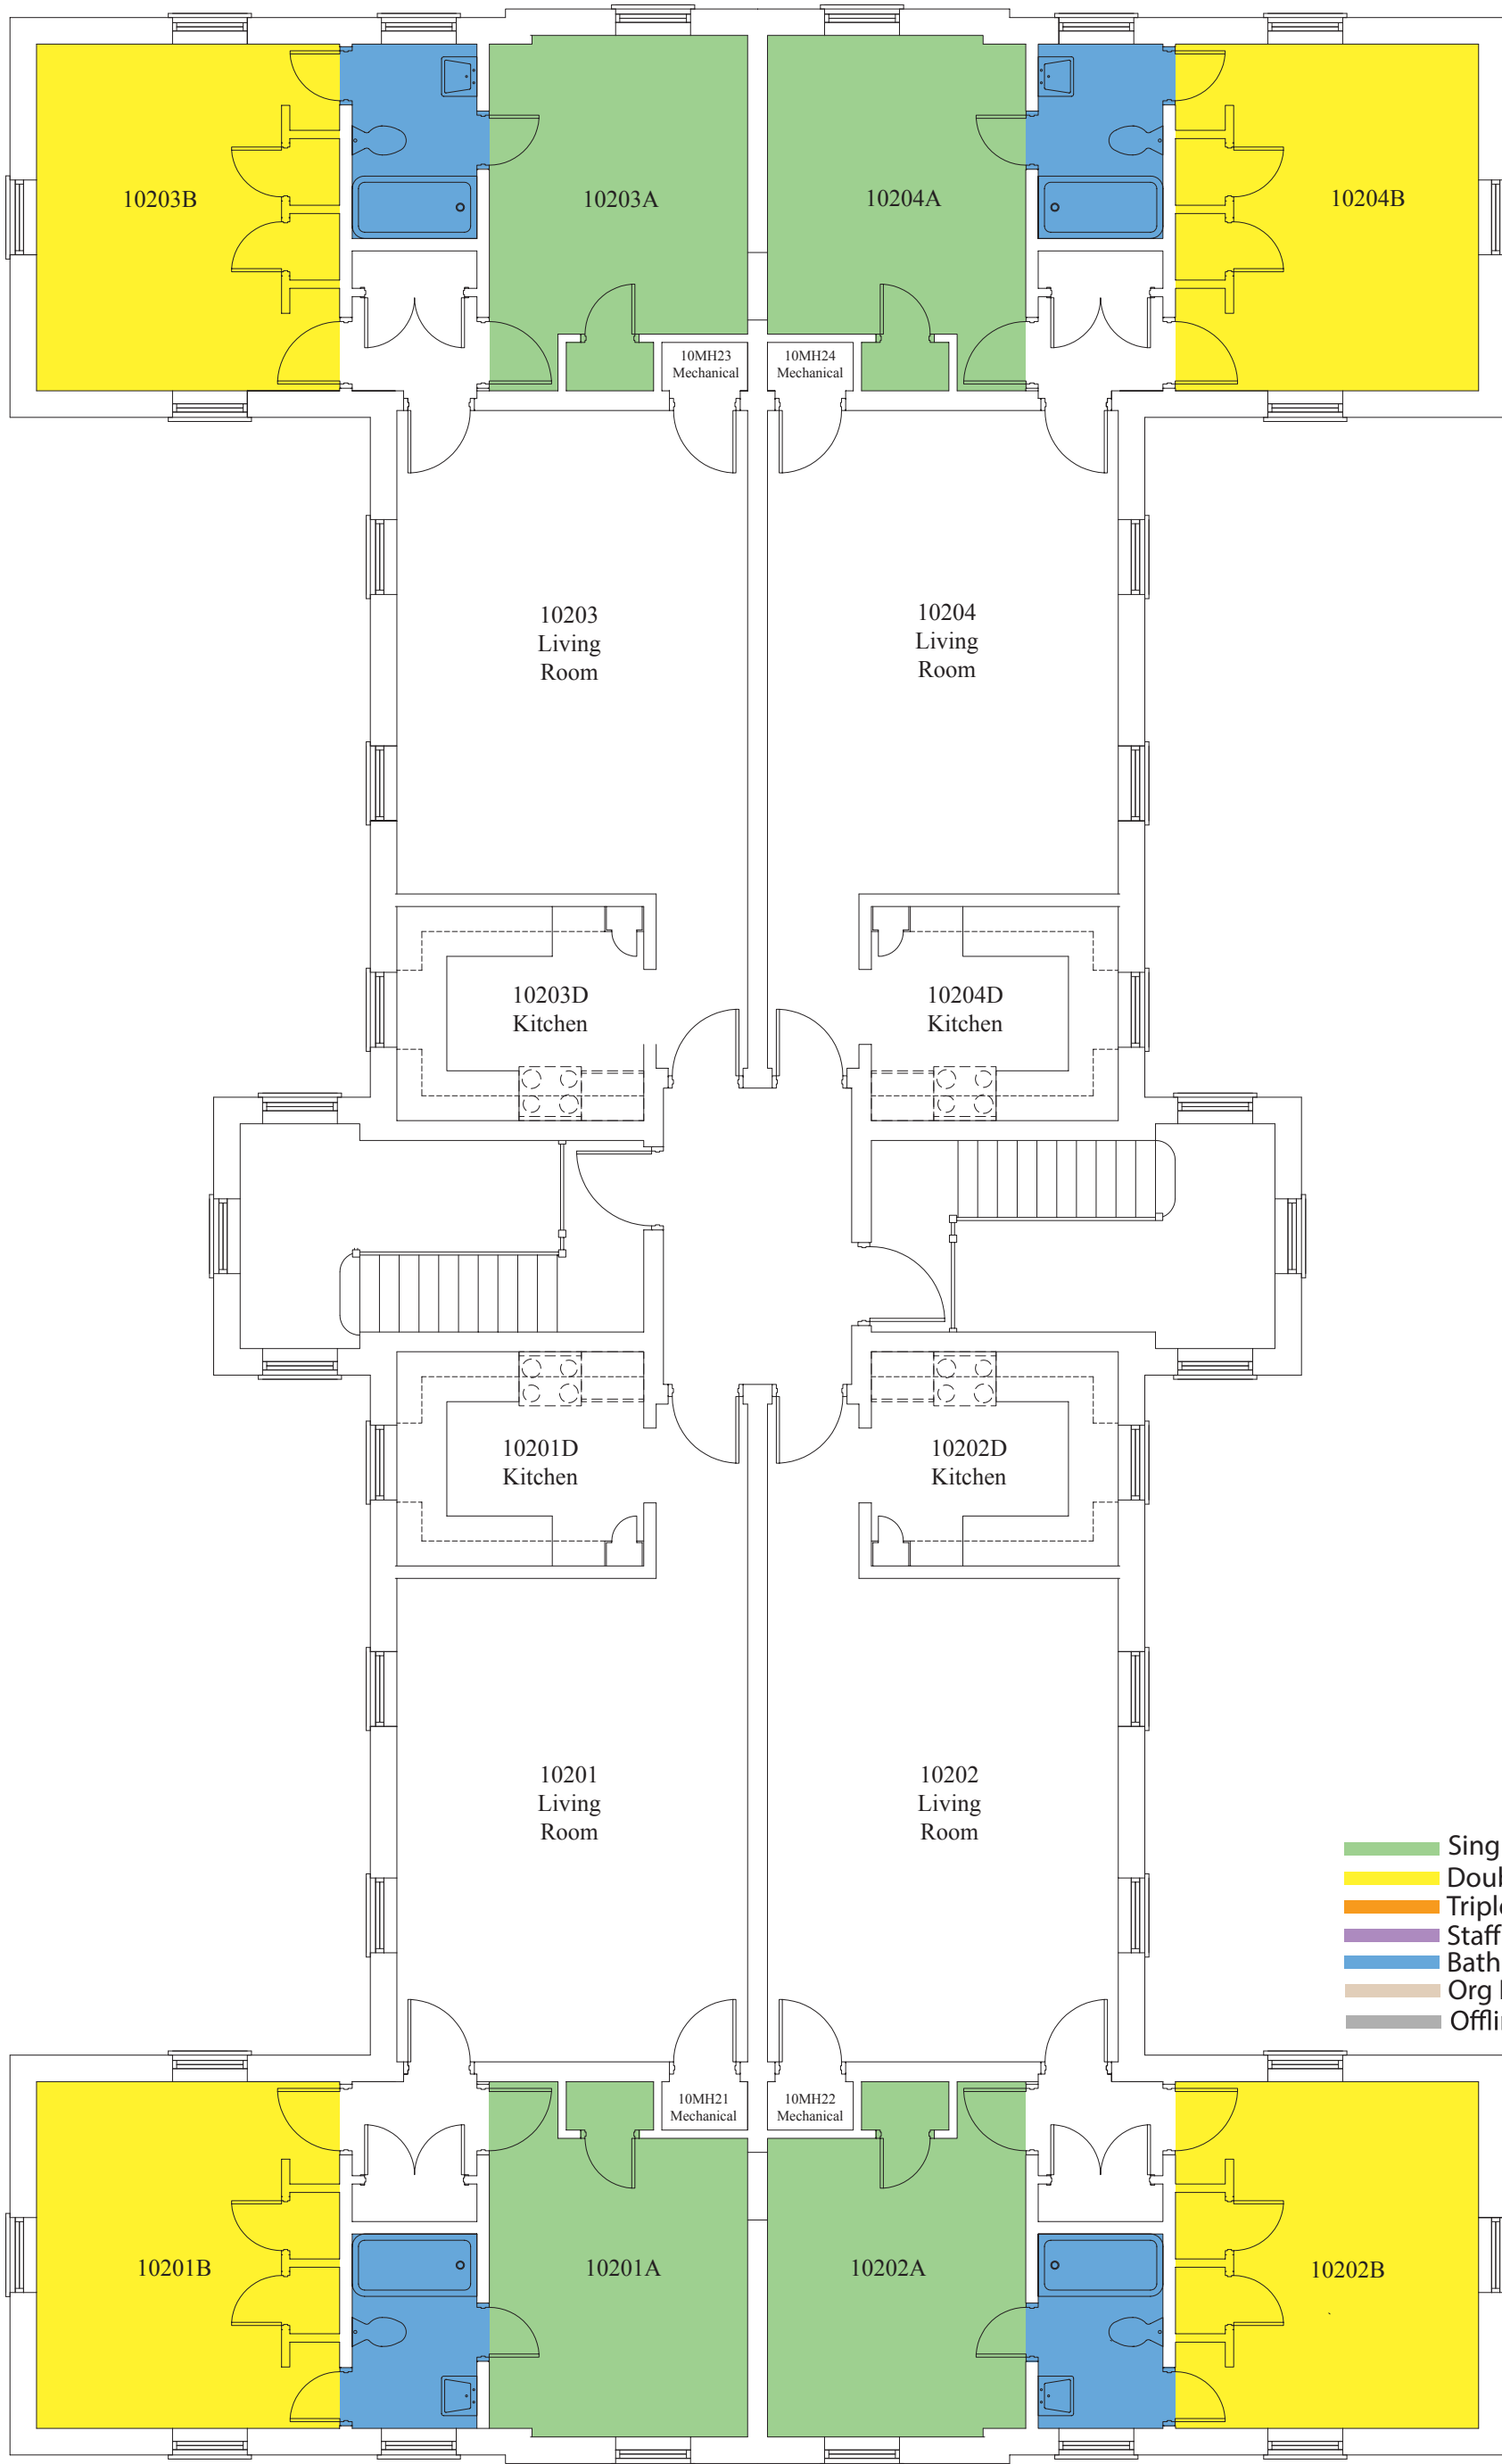

North Campus Apartment
Building 10 Second Floor Plan