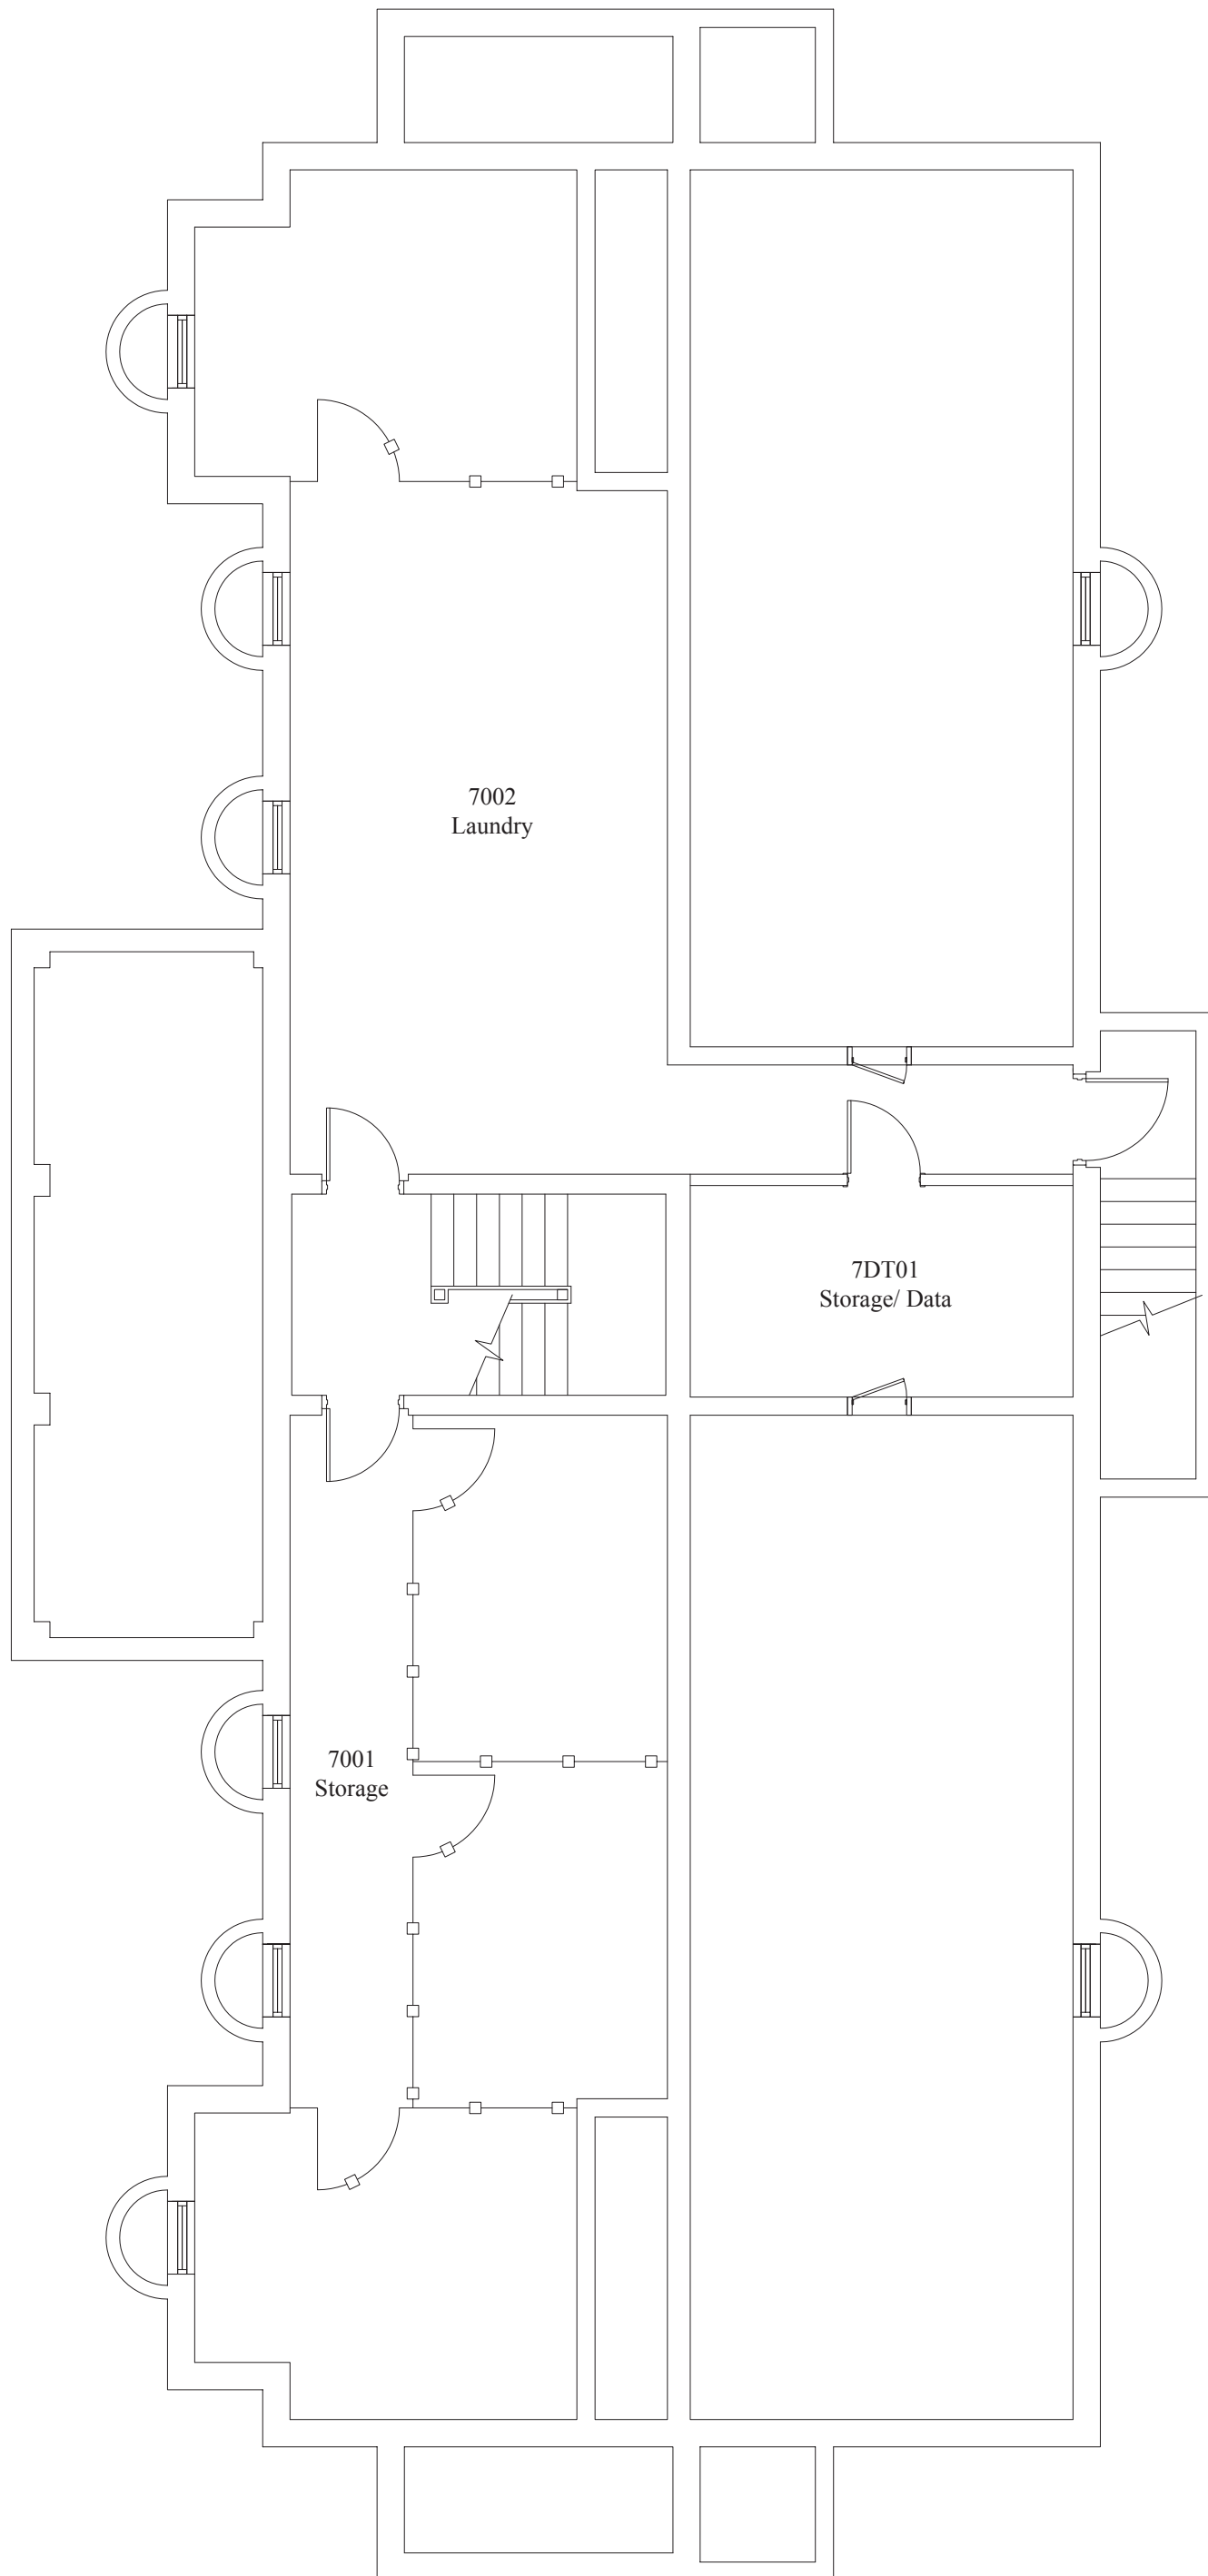

North Campus Apartment
Building 7 Ground Floor Plan

WAKE FOREST
UNIVERSITY