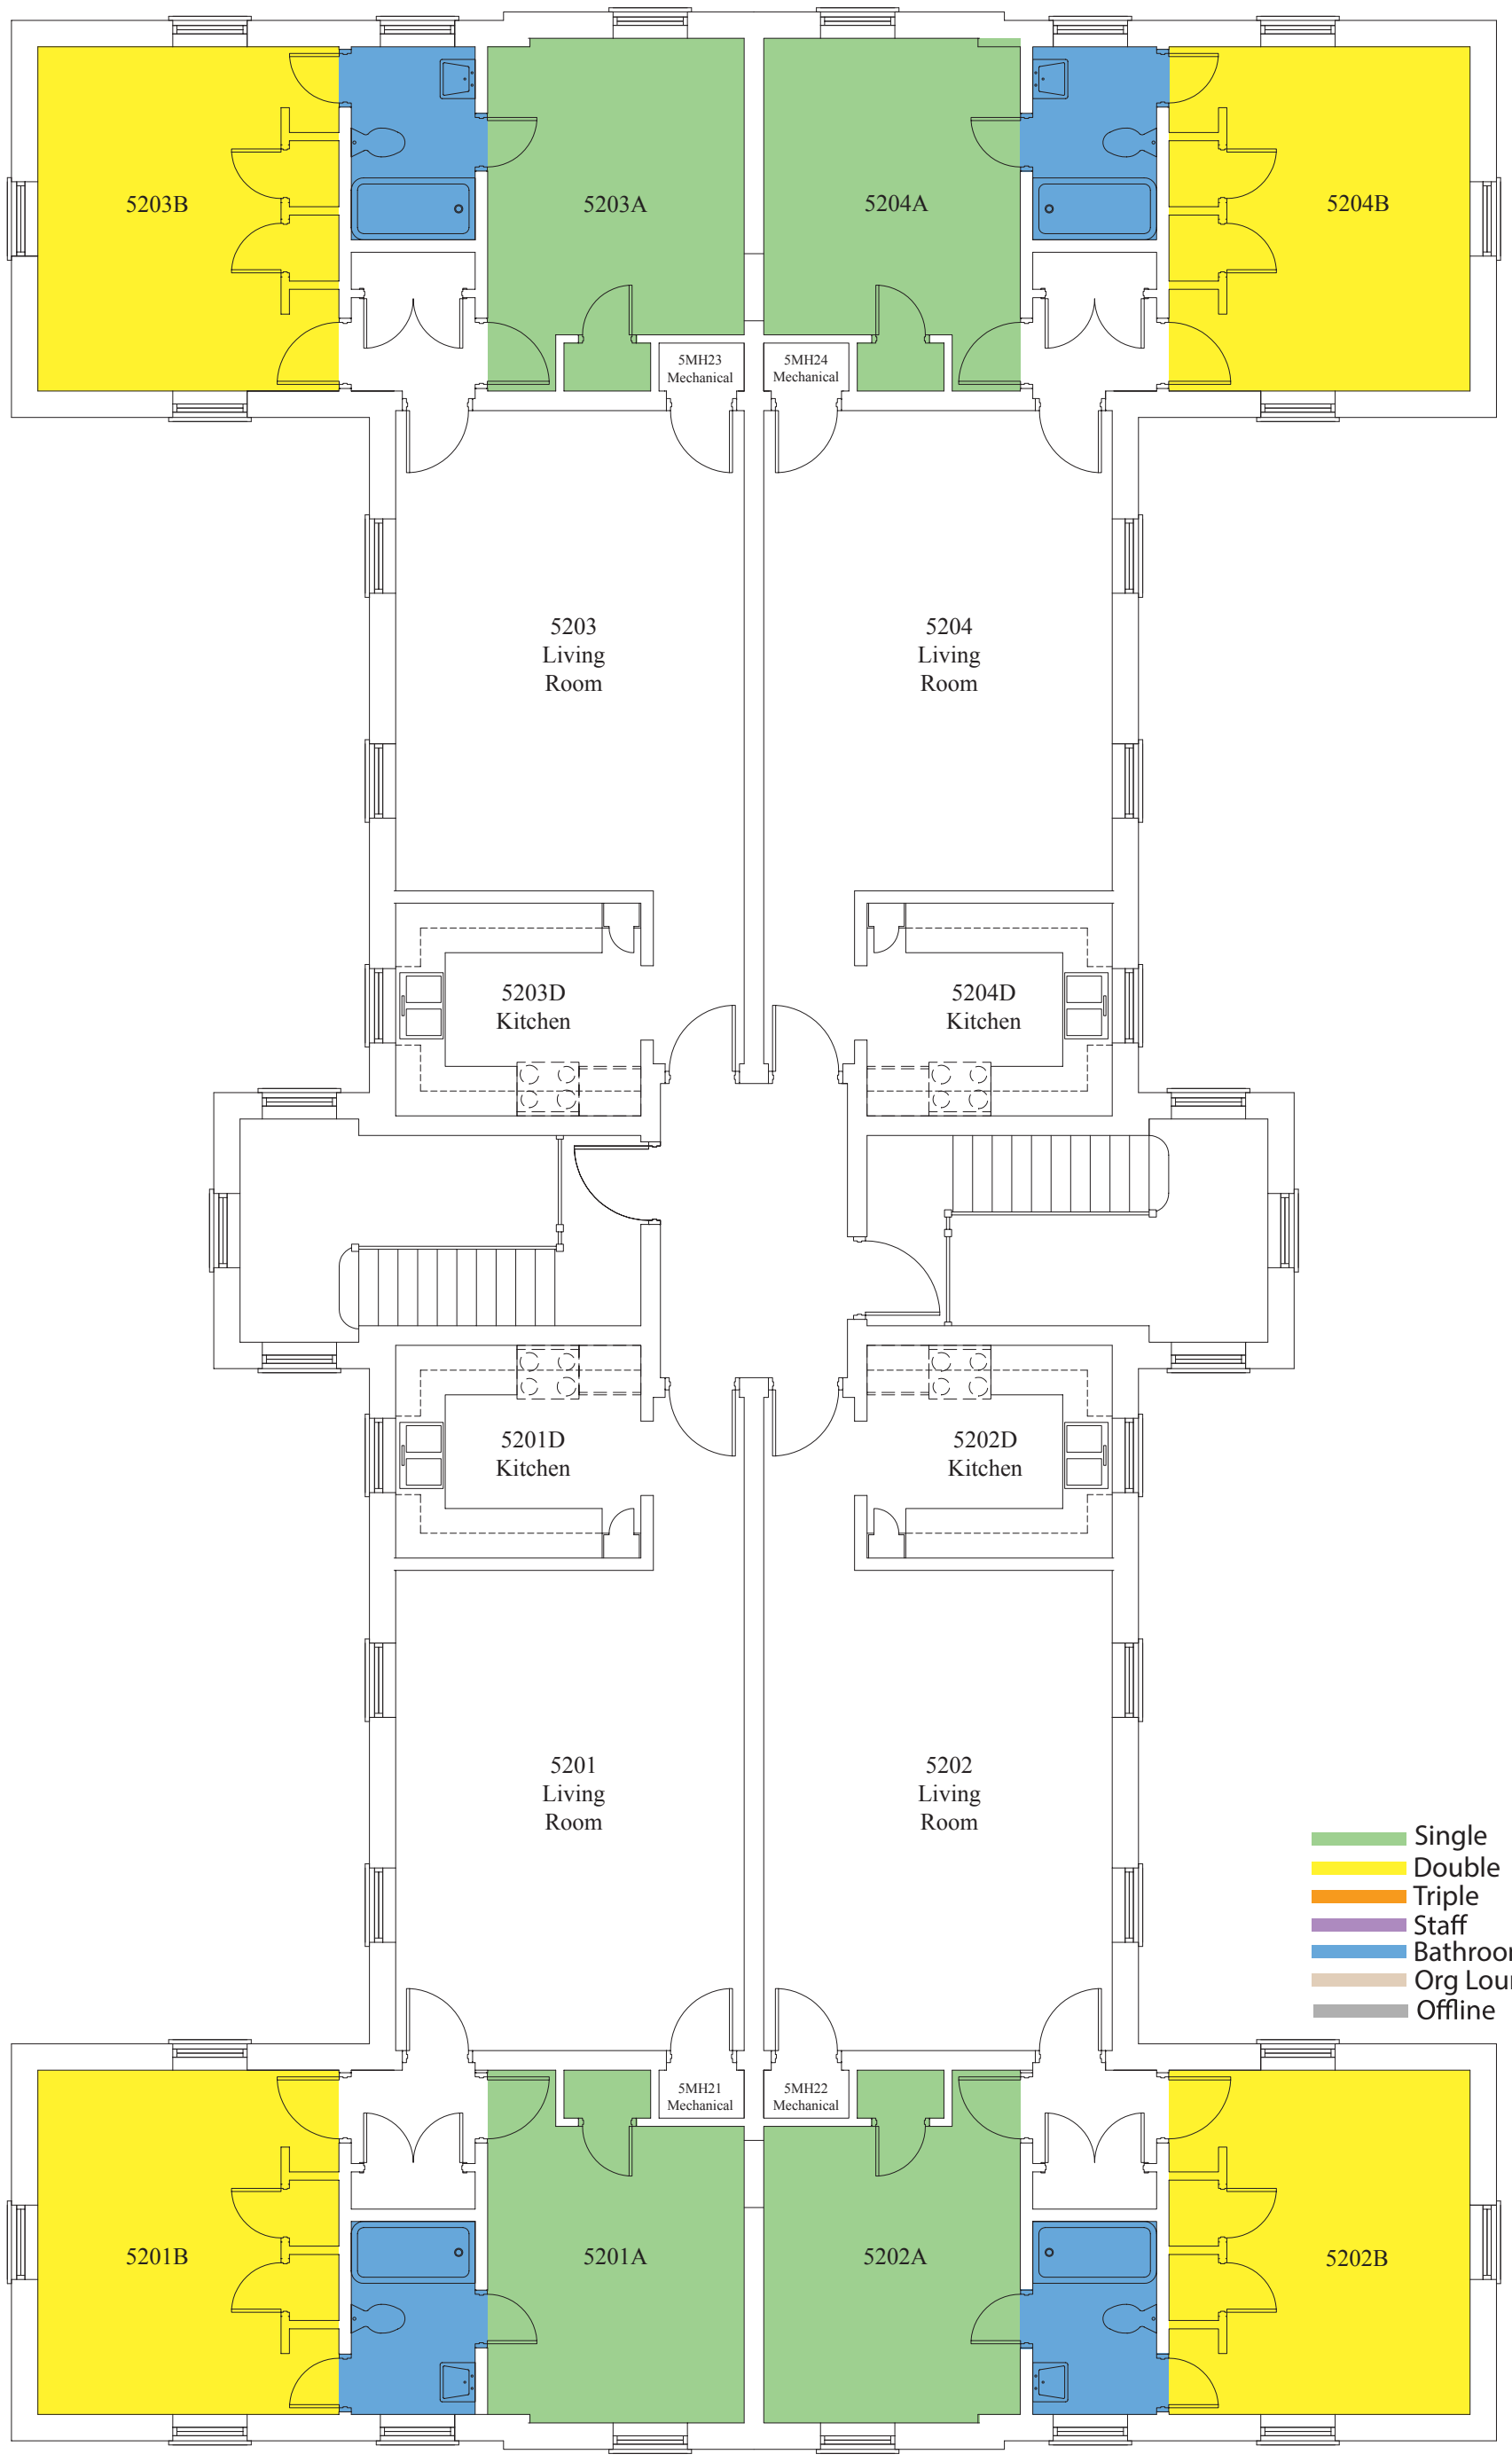

- Single
- Double
- Triple
- Staff
- Bathroom
- Org Lounge
- Offline

North Campus Apartment
Building 2 First Floor Plan

WAKE FOREST
UNIVERSITY

- Single
- Double
- Triple
- Staff
- Bathroom
- Org Lounge
- Offline

North Campus Apartment
Building 3 Second Floor Plan

North Campus Apartment
Building 4 Ground Floor Plan

WAKE FOREST
UNIVERSITY

North Campus Apartment
Building 4 First Floor Plan

WAKE FOREST
UNIVERSITY

- Single
- Double
- Triple
- Staff
- Bathroom
- Org Lounge
- Offline

North Campus Apartment
Building 4 Second Floor Plan

North Campus Apartment
Building 5 Ground Floor Plan

- Single
- Double
- Triple
- Staff
- Bathroom
- Org Lounge
- Offline

North Campus Apartment
Building 5 First Floor Plan

WAKE FOREST
UNIVERSITY

North Campus Apartment
Building 5 Second Floor Plan

North Campus Apartment
Building 6 Ground Floor Plan

- Single
- Double
- Triple
- Staff
- Bathroom
- Org Lounge
- Offline

North Campus Apartment
Building 6 First Floor Plan