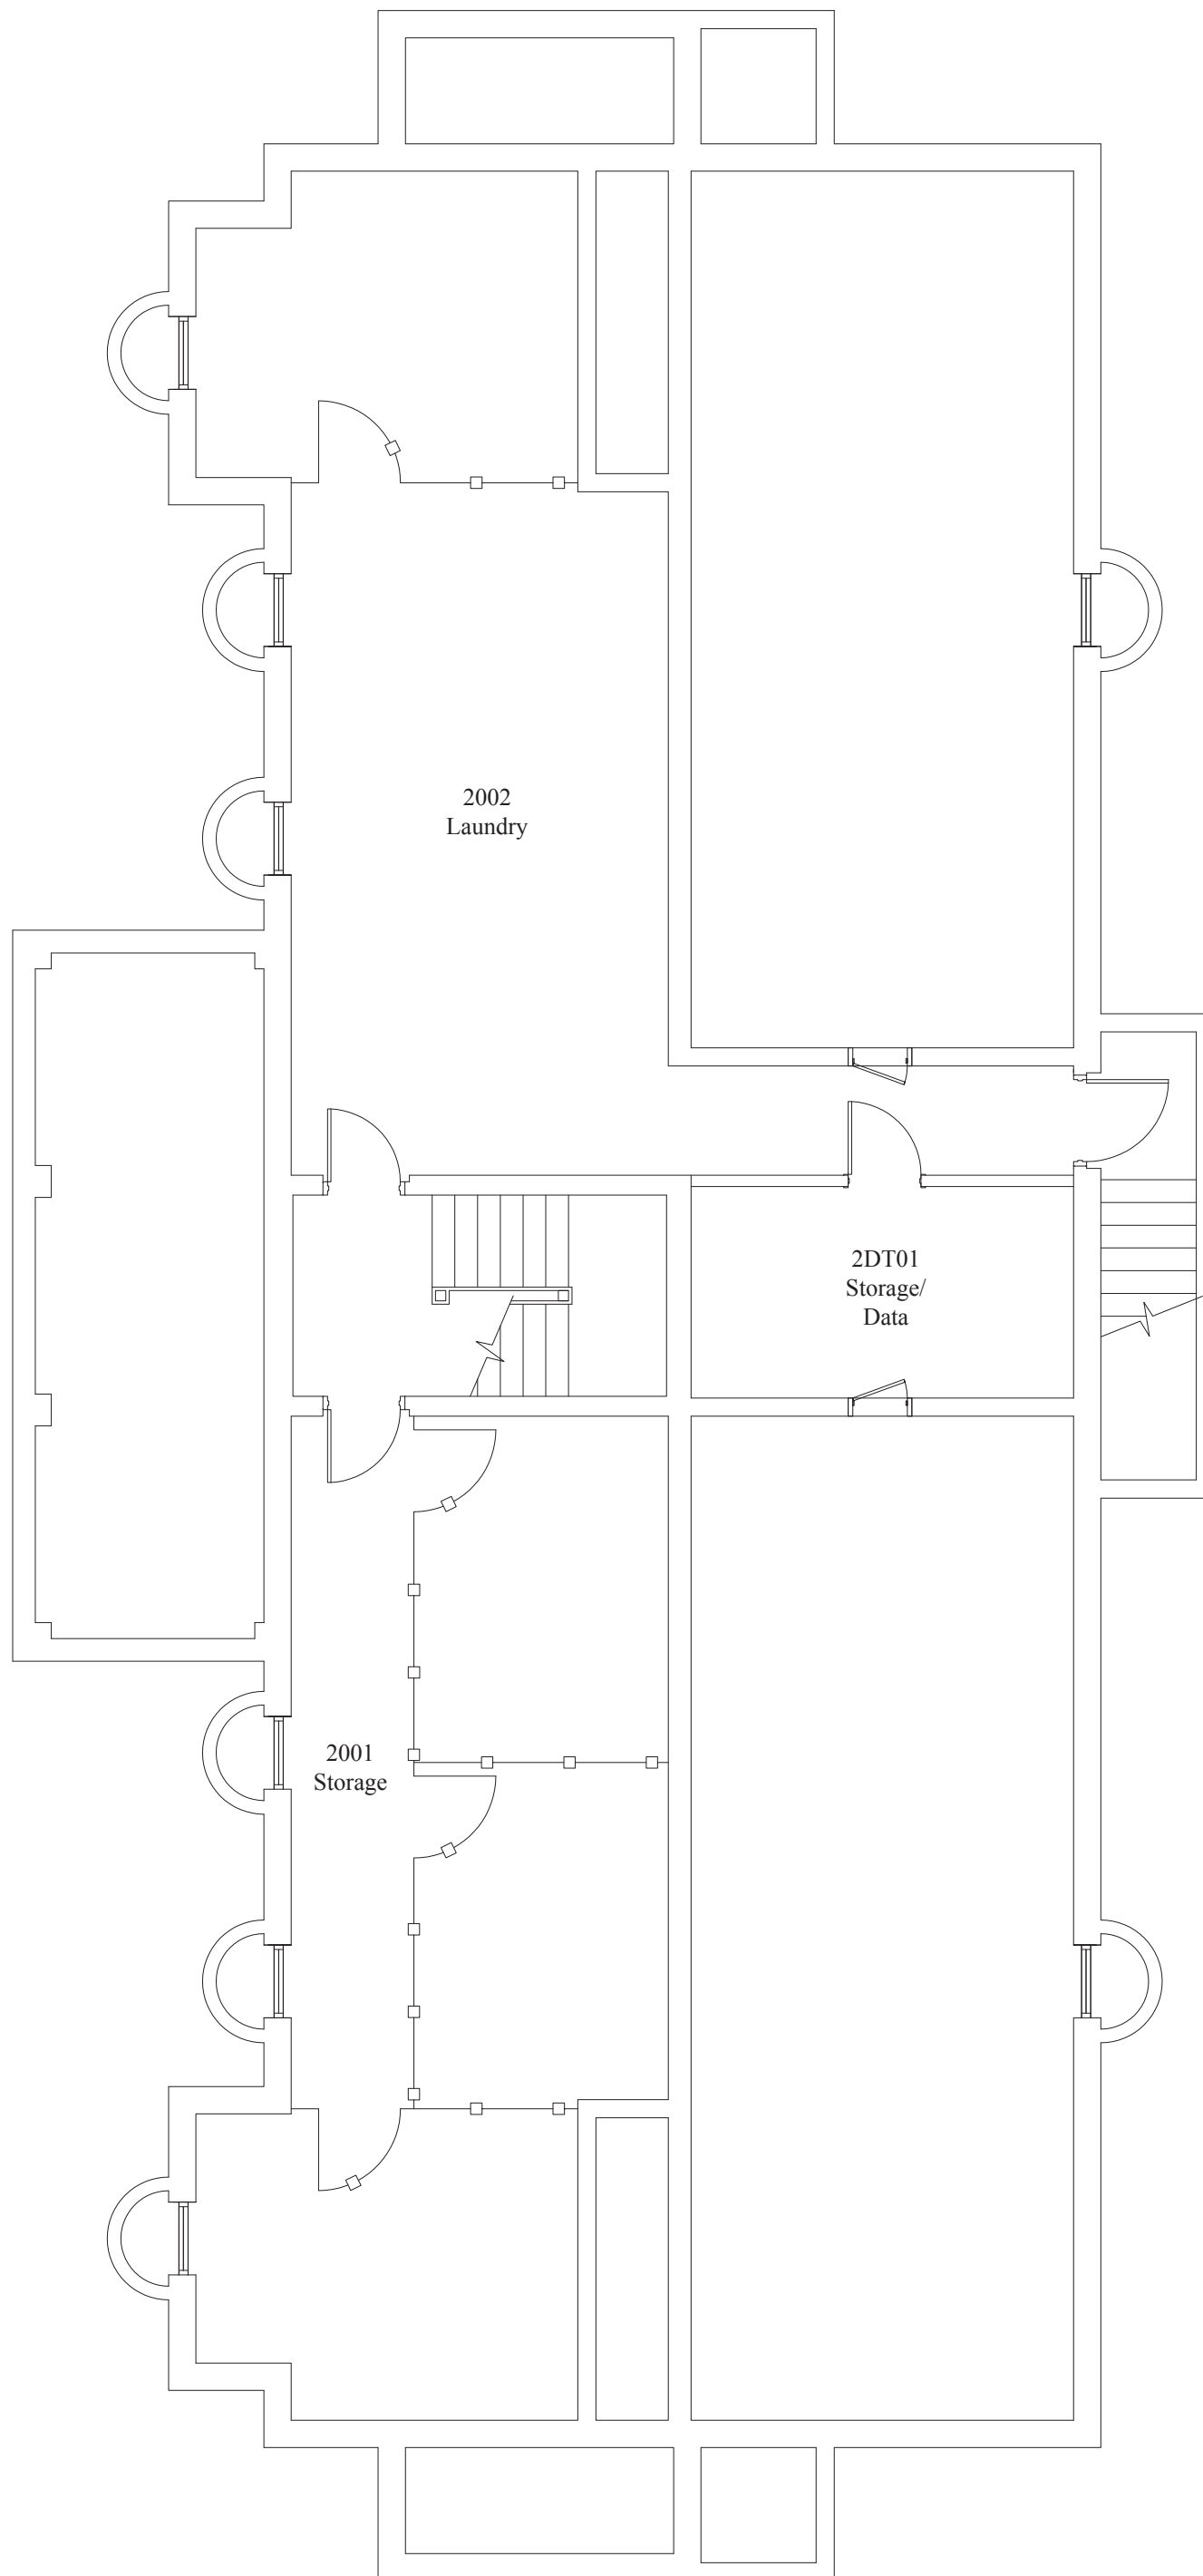

North Campus Apartment
Building 1 Ground Floor Plan

North Campus Apartment
Building 1 First Floor Plan

North Campus Apartment
Building 1 Second Floor Plan

WAKE FOREST
UNIVERSITY

North Campus Apartment
Building 2 Ground Floor Plan

- Single
- Double
- Triple
- Staff
- Bathroom
- Org Lounge
- Offline

North Campus Apartment
Building 2 First Floor Plan

WAKE FOREST
UNIVERSITY

- Single
- Double
- Triple
- Staff
- Bathroom
- Org Lounge
- Offline

North Campus Apartment
Building 3 Second Floor Plan

North Campus Apartment
Building 4 Ground Floor Plan

WAKE FOREST
UNIVERSITY

North Campus Apartment
Building 4 First Floor Plan

WAKE FOREST
UNIVERSITY

- Single
- Double
- Triple
- Staff
- Bathroom
- Org Lounge
- Offline