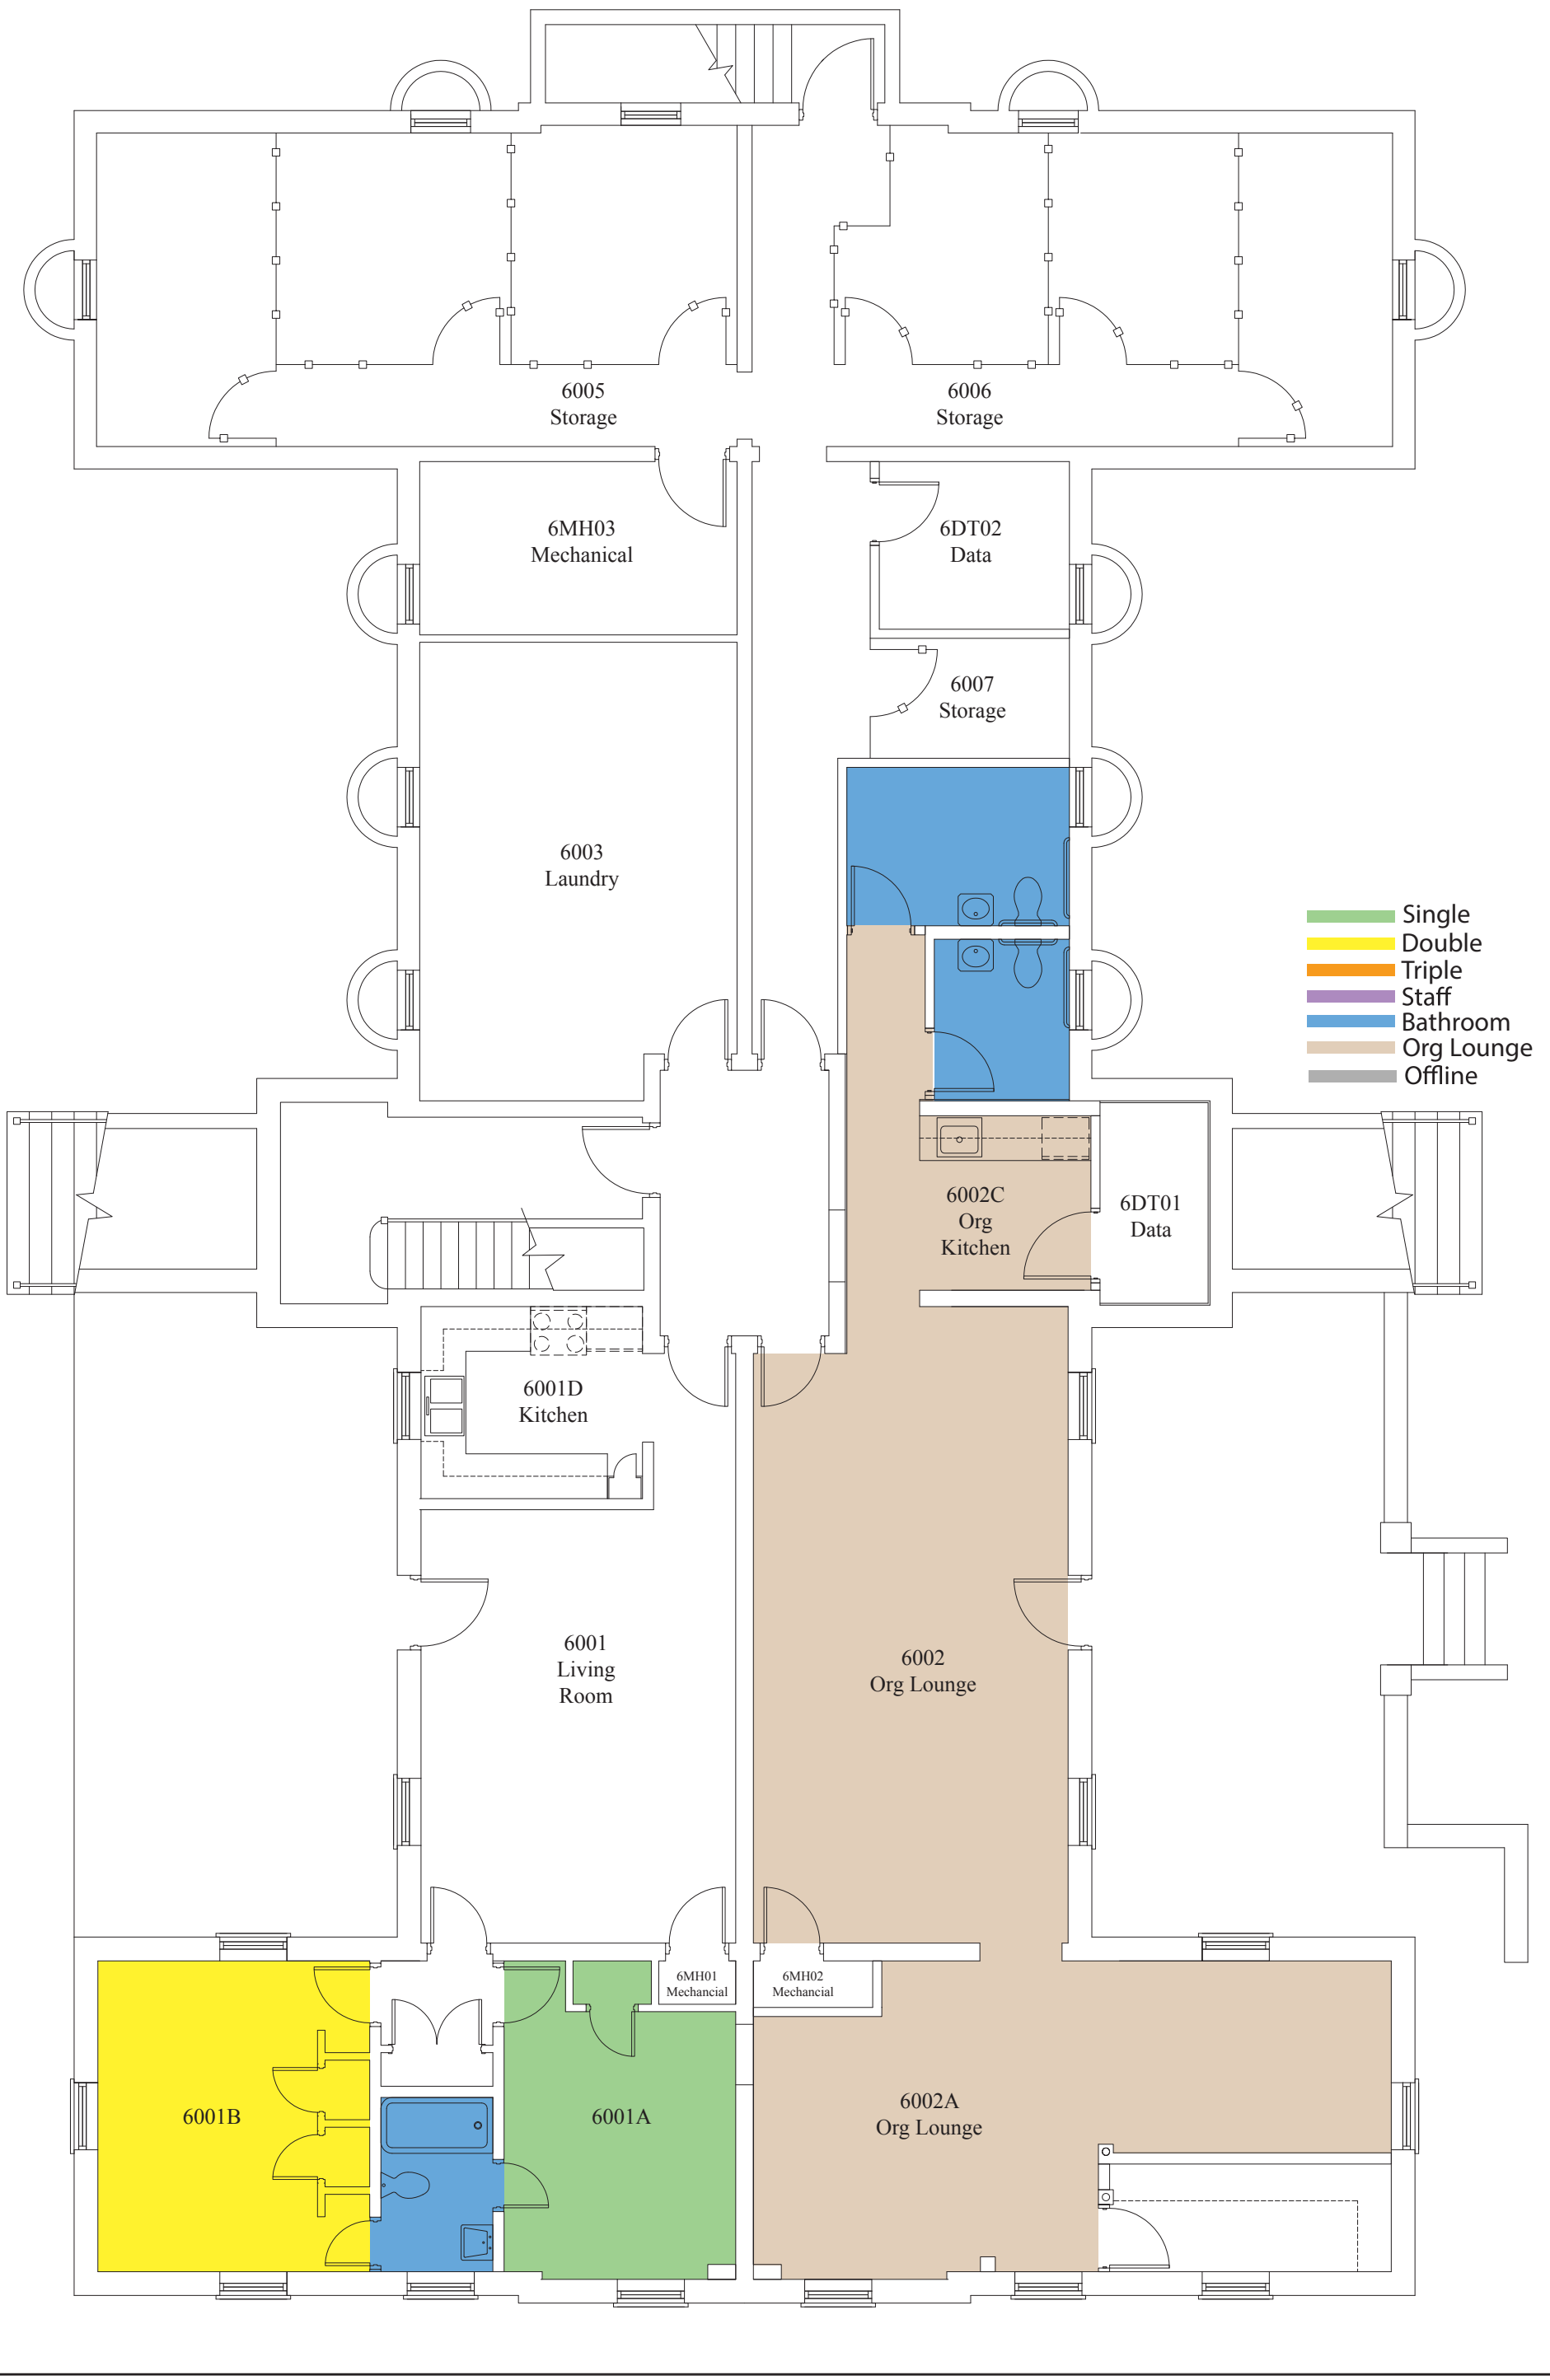

- Single
- Double
- Triple
- Staff
- Bathroom
- Org Lounge
- Offline

North Campus Apartment
Building 2 First Floor Plan

WAKE FOREST
UNIVERSITY

- Single
- Double
- Triple
- Staff
- Bathroom
- Org Lounge
- Offline

North Campus Apartment
Building 3 Second Floor Plan

North Campus Apartment
Building 4 Ground Floor Plan

WAKE FOREST
UNIVERSITY

North Campus Apartment
Building 4 First Floor Plan

WAKE FOREST
UNIVERSITY

- Single
- Double
- Triple
- Staff
- Bathroom
- Org Lounge
- Offline

North Campus Apartment
Building 4 Second Floor Plan

North Campus Apartment
Building 5 Ground Floor Plan

- Single
- Double
- Triple
- Staff
- Bathroom
- Org Lounge
- Offline

North Campus Apartment
Building 5 First Floor Plan

WAKE FOREST
UNIVERSITY

North Campus Apartment
Building 5 Second Floor Plan

North Campus Apartment
Building 6 Ground Floor Plan

- Single
- Double
- Triple
- Staff
- Bathroom
- Org Lounge
- Offline

North Campus Apartment
Building 6 First Floor Plan