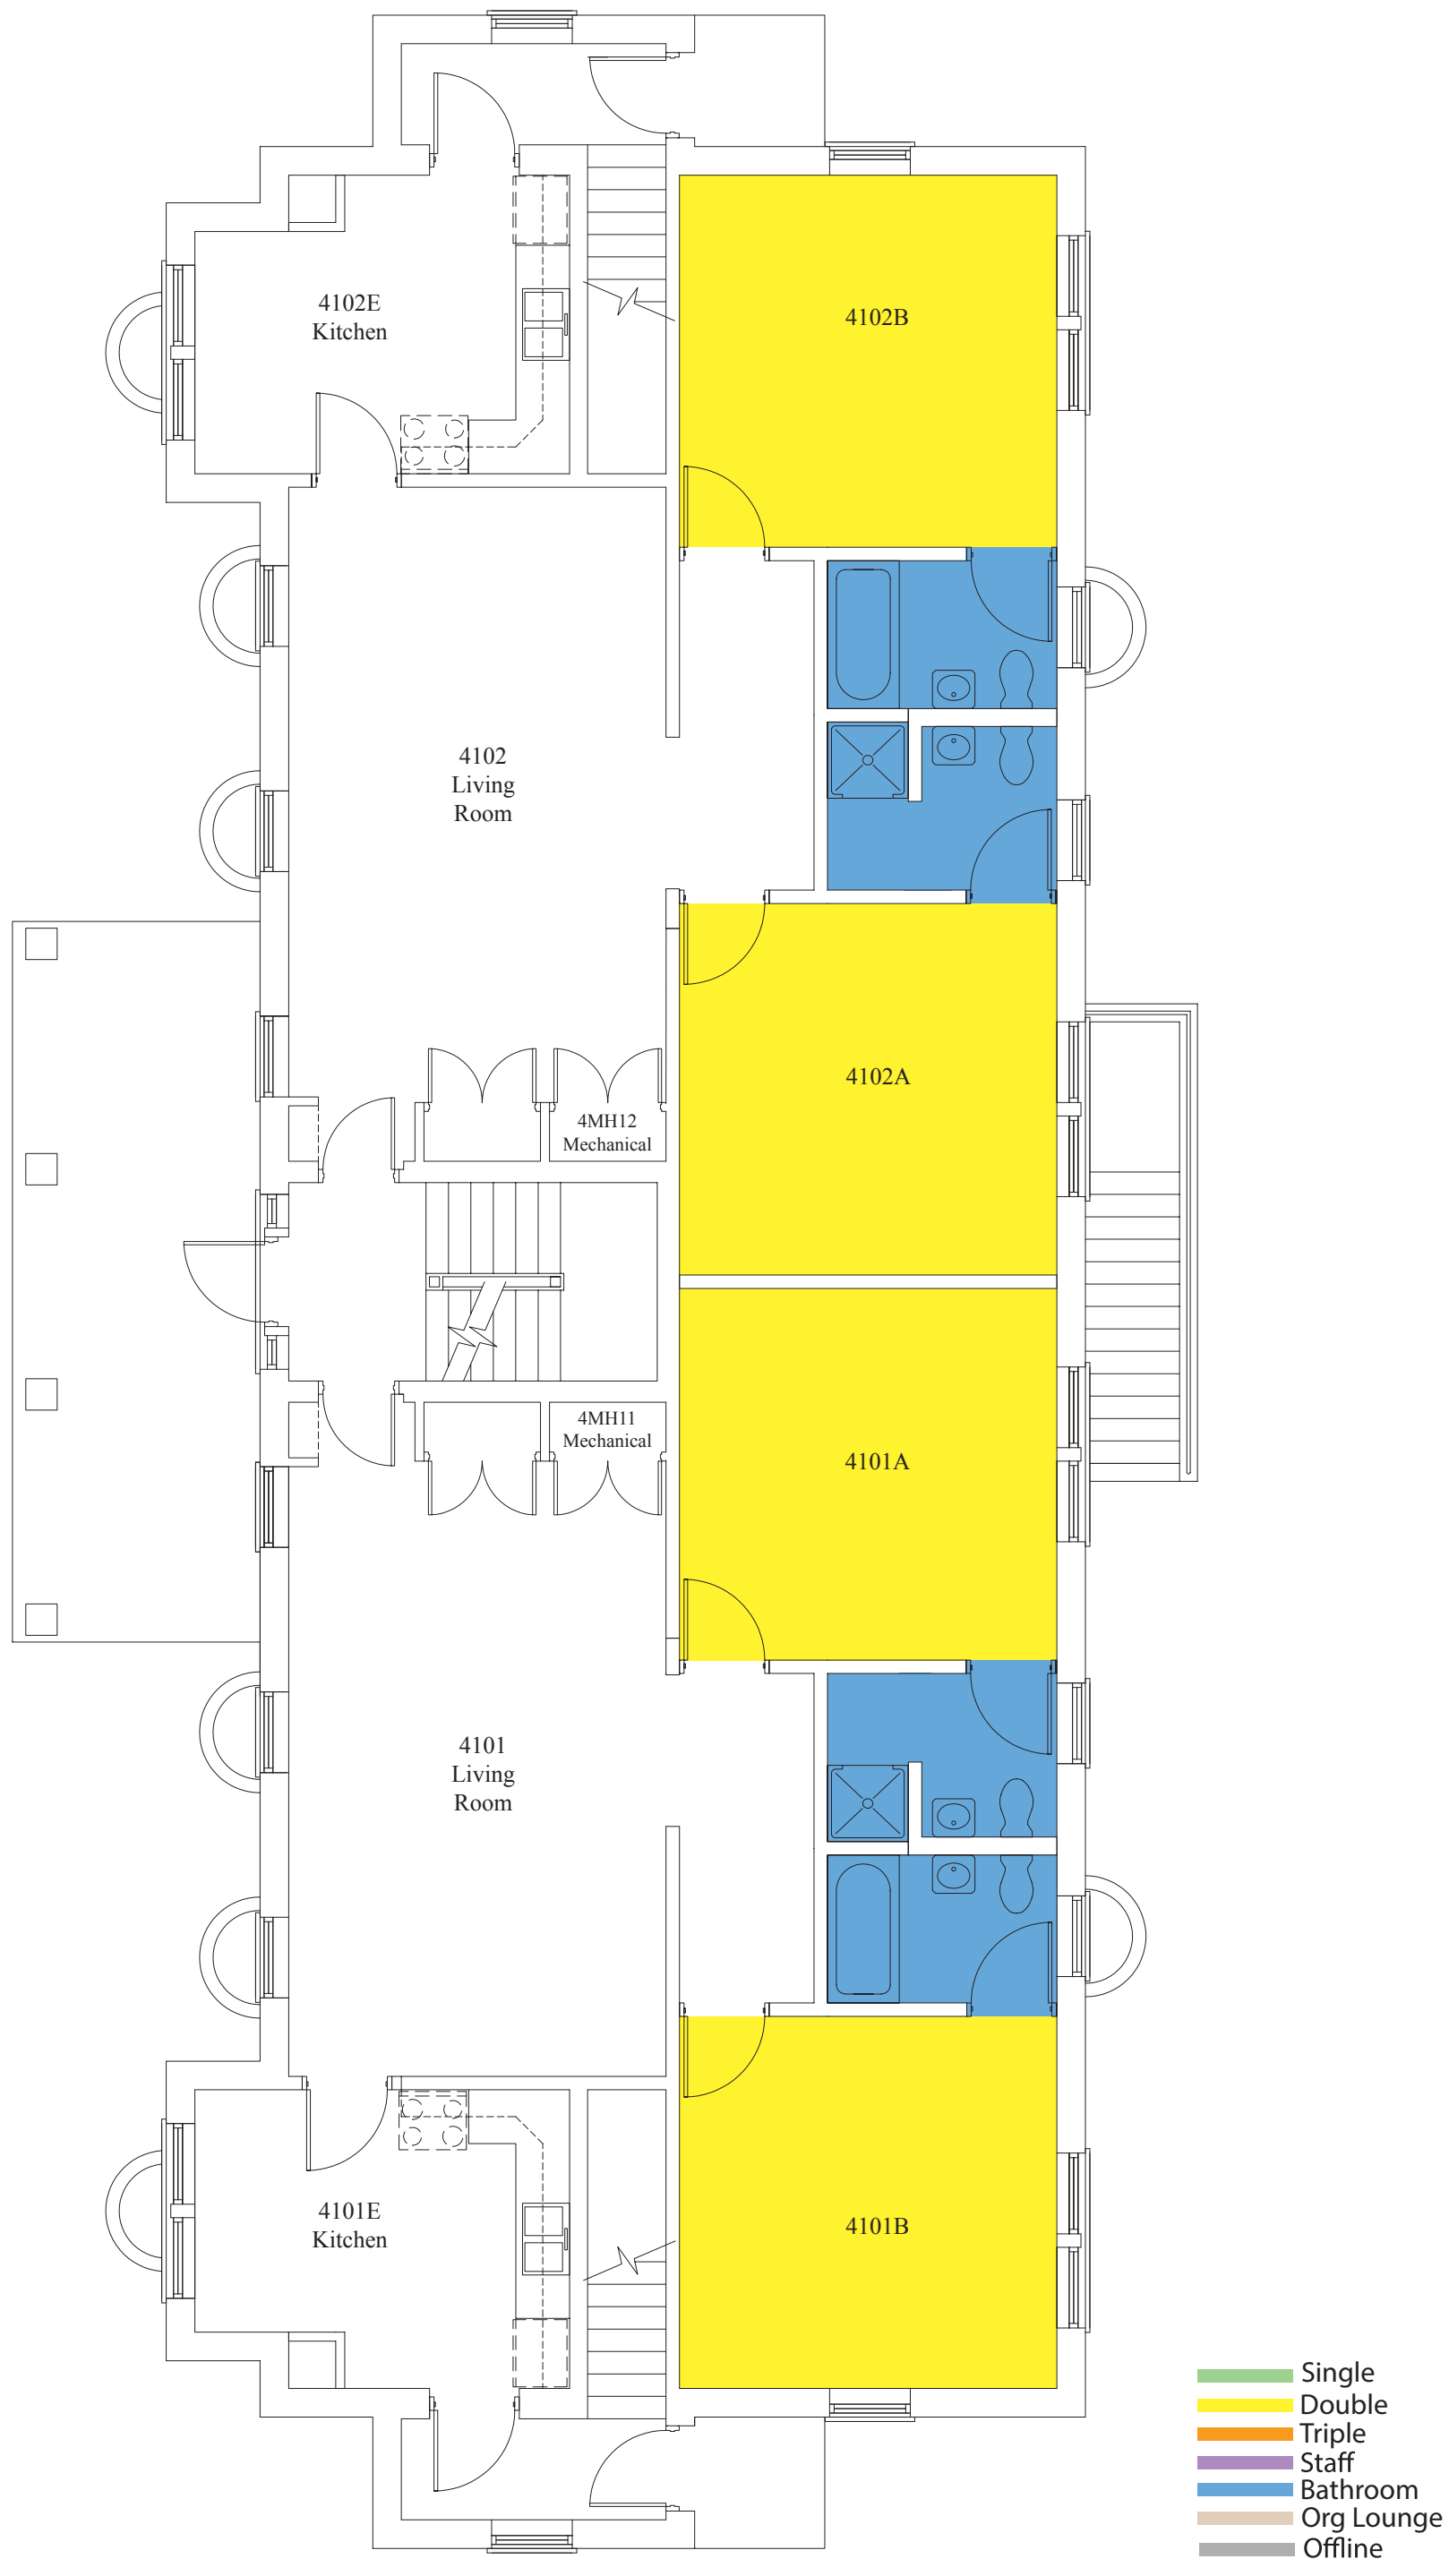

- Single
- Double
- Triple
- Staff
- Bathroom
- Org Lounge
- Offline

North Campus Apartment
Building 2 First Floor Plan

WAKE FOREST
UNIVERSITY

- Single
- Double
- Triple
- Staff
- Bathroom
- Org Lounge
- Offline

North Campus Apartment
Building 3 Second Floor Plan

North Campus Apartment
Building 4 Ground Floor Plan

WAKE FOREST
UNIVERSITY

North Campus Apartment
Building 4 First Floor Plan

WAKE FOREST
UNIVERSITY

- Single
- Double
- Triple
- Staff
- Bathroom
- Org Lounge
- Offline

North Campus Apartment
Building 4 Second Floor Plan

North Campus Apartment
Building 5 Ground Floor Plan

- Single
- Double
- Triple
- Staff
- Bathroom
- Org Lounge
- Offline

North Campus Apartment
Building 5 First Floor Plan

WAKE FOREST
UNIVERSITY

North Campus Apartment
Building 5 Second Floor Plan

North Campus Apartment
Building 6 Ground Floor Plan

- Single
- Double
- Triple
- Staff
- Bathroom
- Org Lounge
- Offline

North Campus Apartment
Building 6 First Floor Plan