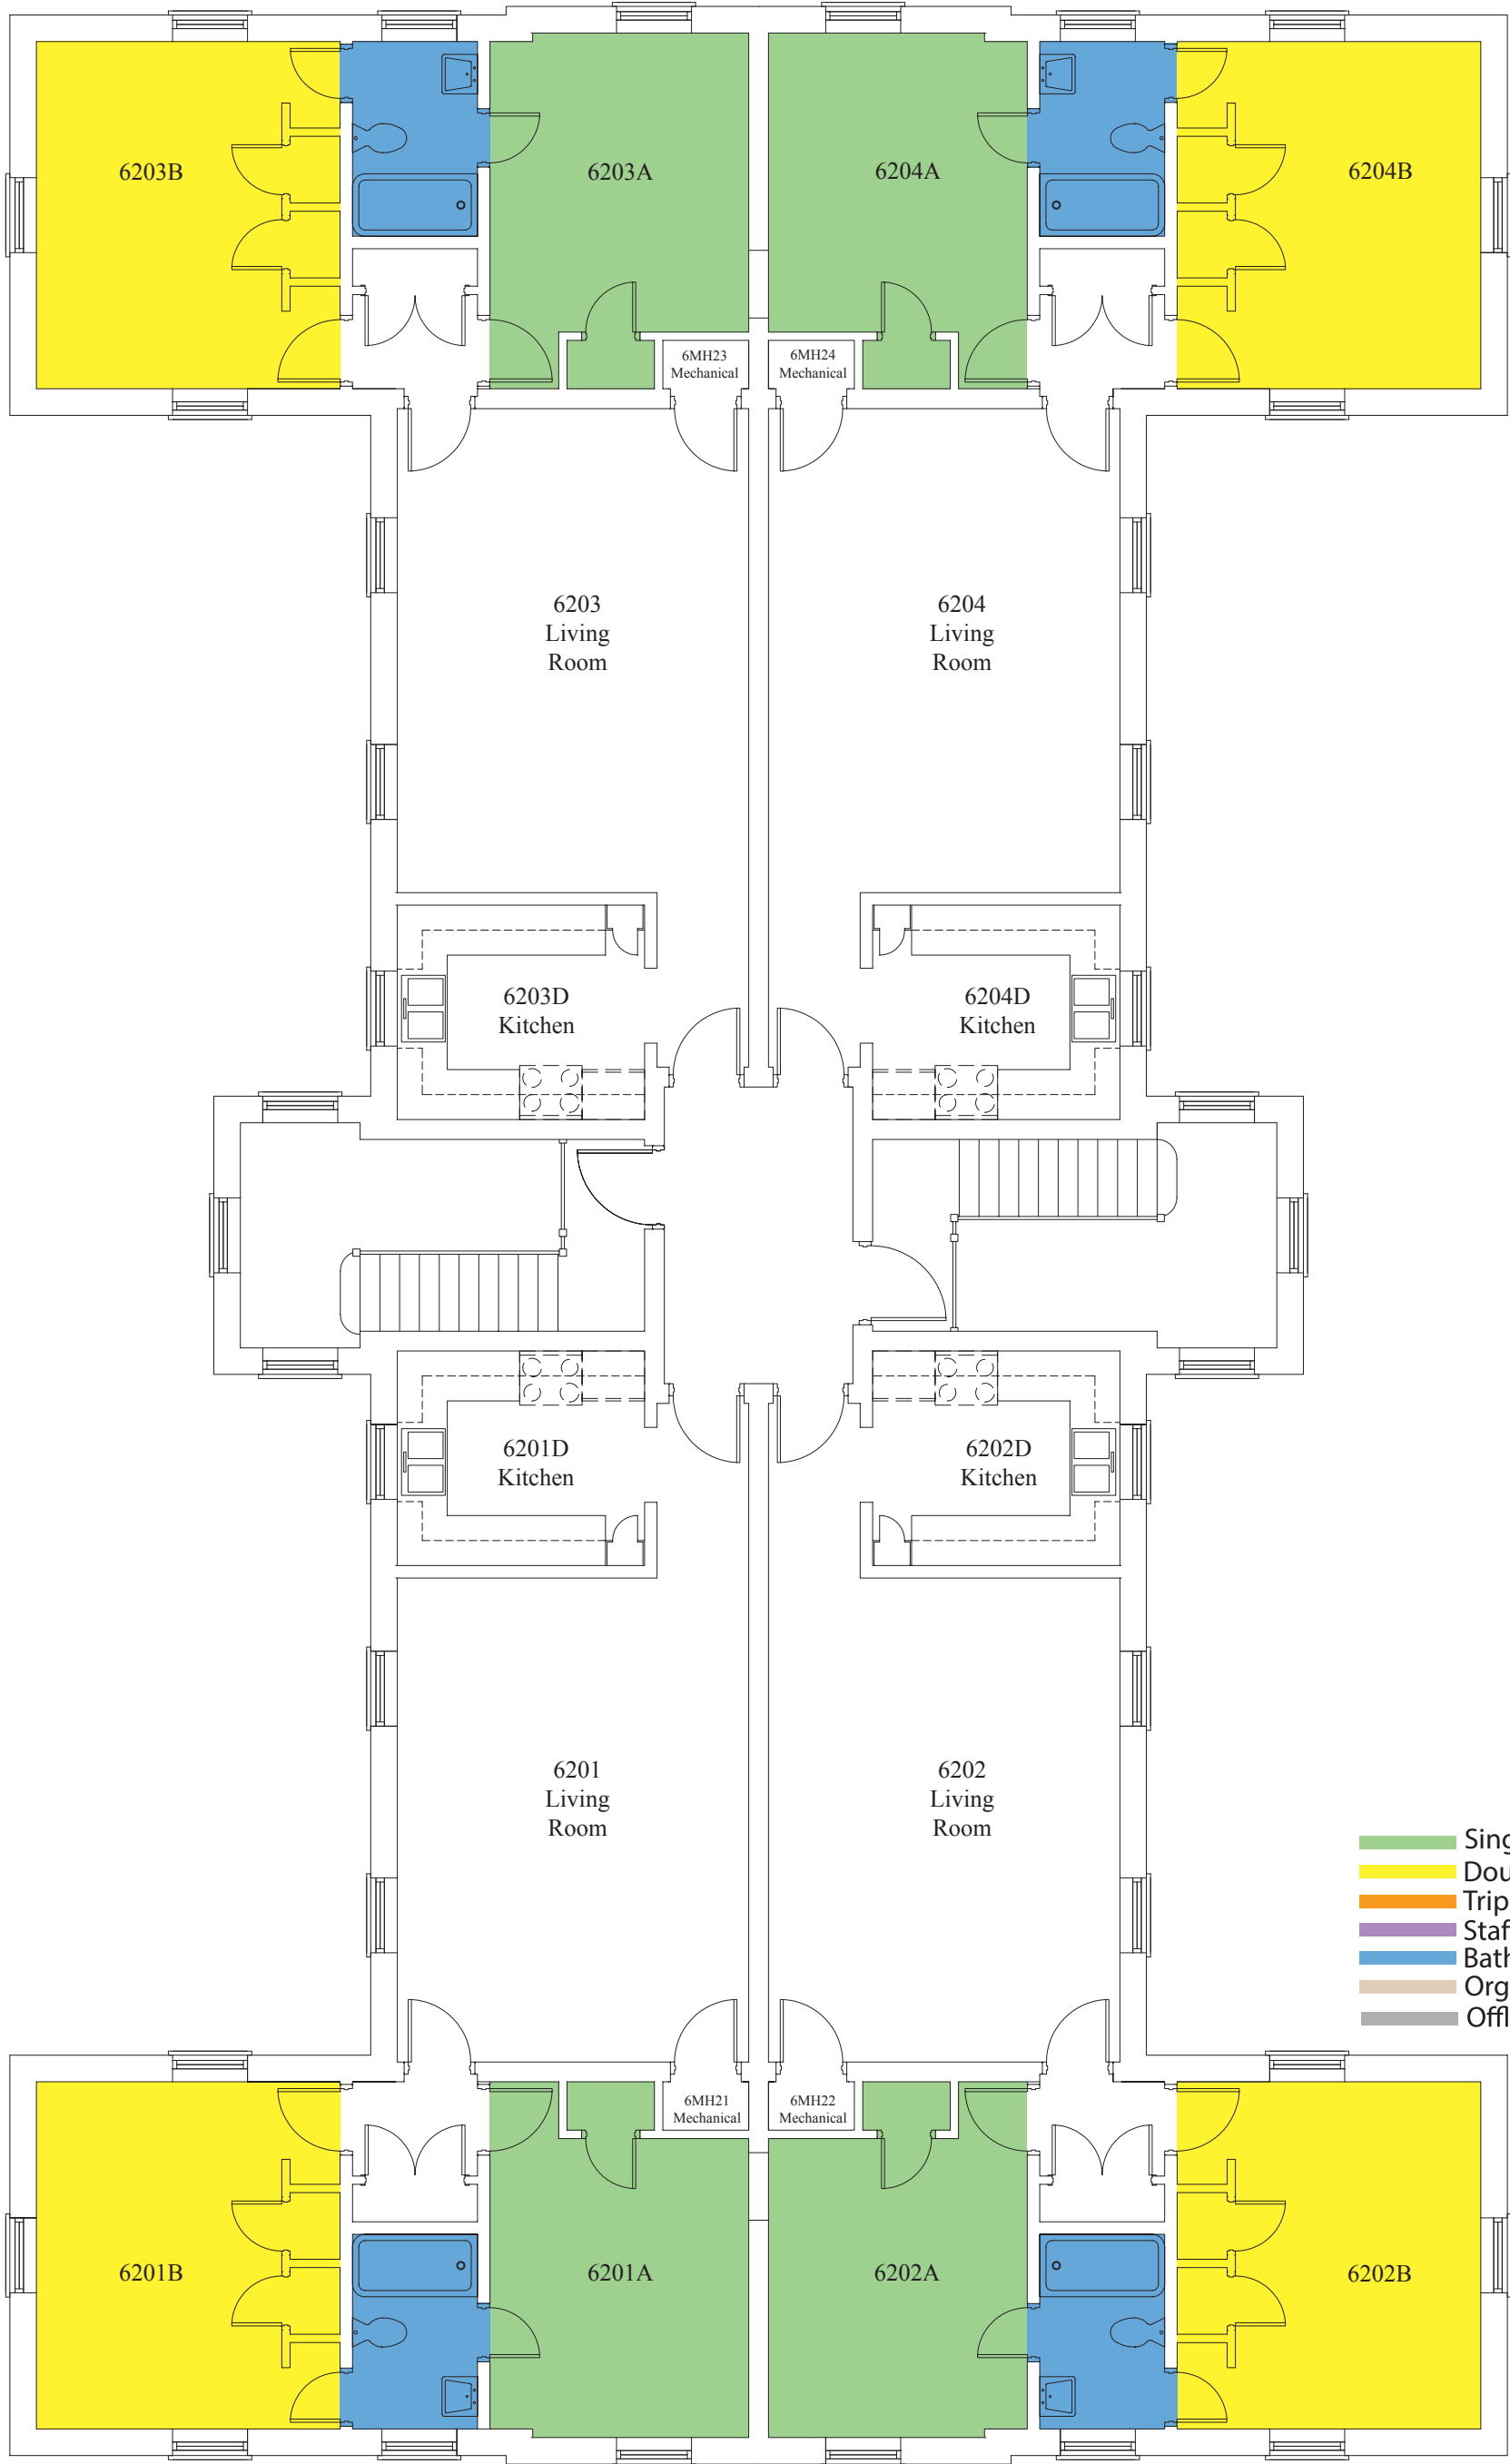

- Single
- Double
- Triple
- Staff
- Bathroom
- Org Lounge
- Offline

North Campus Apartment
Building 2 First Floor Plan

WAKE FOREST
UNIVERSITY

- Single
- Double
- Triple
- Staff
- Bathroom
- Org Lounge
- Offline

North Campus Apartment
Building 3 Second Floor Plan

North Campus Apartment
Building 4 Ground Floor Plan

WAKE FOREST
UNIVERSITY

North Campus Apartment
Building 4 First Floor Plan

WAKE FOREST
UNIVERSITY

- Single
- Double
- Triple
- Staff
- Bathroom
- Org Lounge
- Offline

North Campus Apartment
Building 4 Second Floor Plan

North Campus Apartment
Building 5 Ground Floor Plan

- Single
- Double
- Triple
- Staff
- Bathroom
- Org Lounge
- Offline

North Campus Apartment
Building 5 First Floor Plan

WAKE FOREST
UNIVERSITY

North Campus Apartment
Building 5 Second Floor Plan

North Campus Apartment
Building 6 Ground Floor Plan

- Single
- Double
- Triple
- Staff
- Bathroom
- Org Lounge
- Offline

North Campus Apartment
Building 6 First Floor Plan