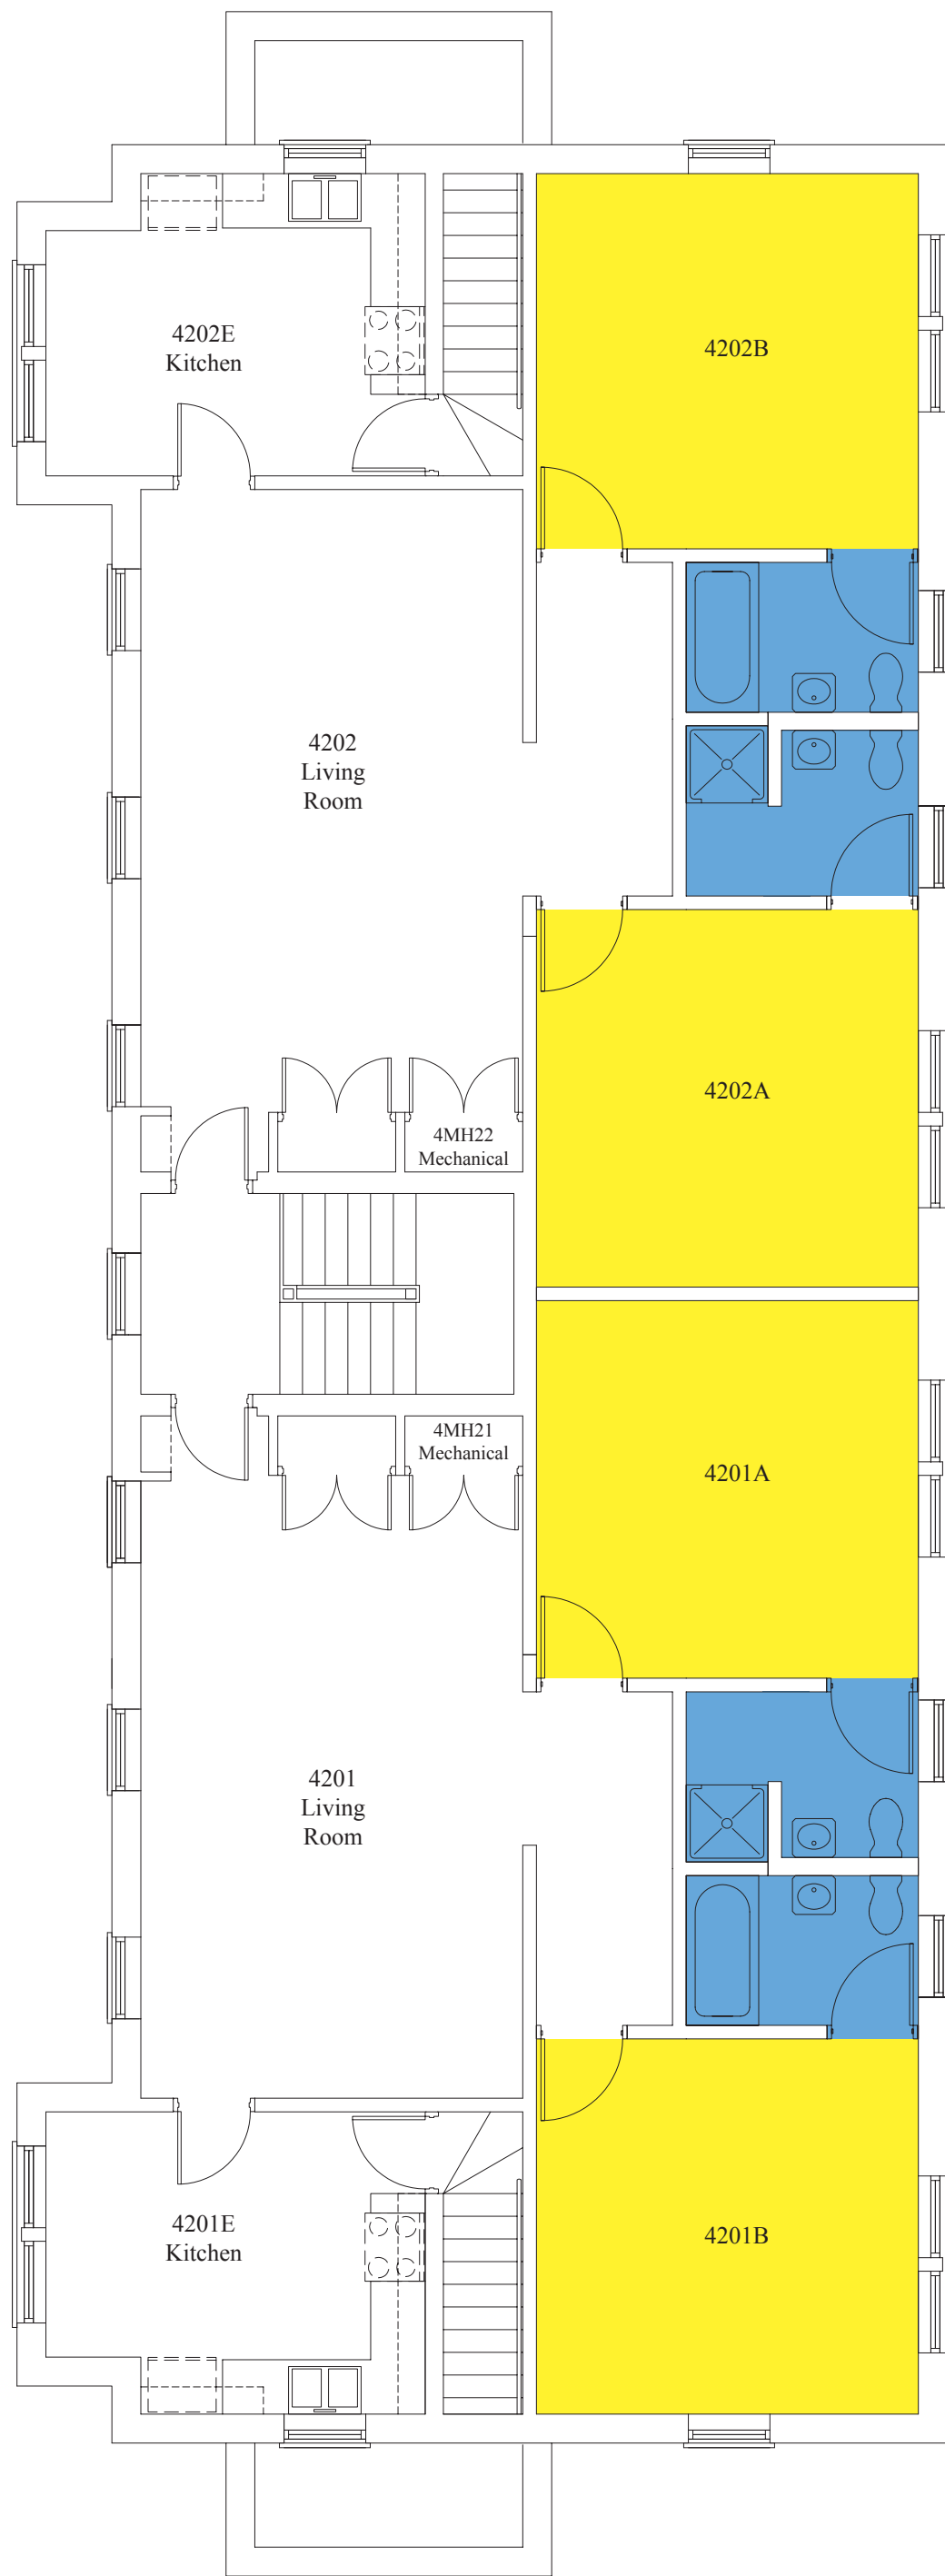

North Campus Apartment
Building 1 Ground Floor Plan

North Campus Apartment
Building 1 First Floor Plan

North Campus Apartment
Building 1 Second Floor Plan

WAKE FOREST
UNIVERSITY

North Campus Apartment
Building 2 Ground Floor Plan

- Single
- Double
- Triple
- Staff
- Bathroom
- Org Lounge
- Offline

North Campus Apartment
Building 2 First Floor Plan

WAKE FOREST
UNIVERSITY

- Single
- Double
- Triple
- Staff
- Bathroom
- Org Lounge
- Offline

North Campus Apartment
Building 3 Second Floor Plan

North Campus Apartment
Building 4 Ground Floor Plan

WAKE FOREST
UNIVERSITY

North Campus Apartment
Building 4 First Floor Plan

WAKE FOREST
UNIVERSITY

- Single
- Double
- Triple
- Staff
- Bathroom
- Org Lounge
- Offline

North Campus Apartment
Building 4 Second Floor Plan

North Campus Apartment
Building 5 Ground Floor Plan

- Single
- Double
- Triple
- Staff
- Bathroom
- Org Lounge
- Offline

North Campus Apartment
Building 5 First Floor Plan