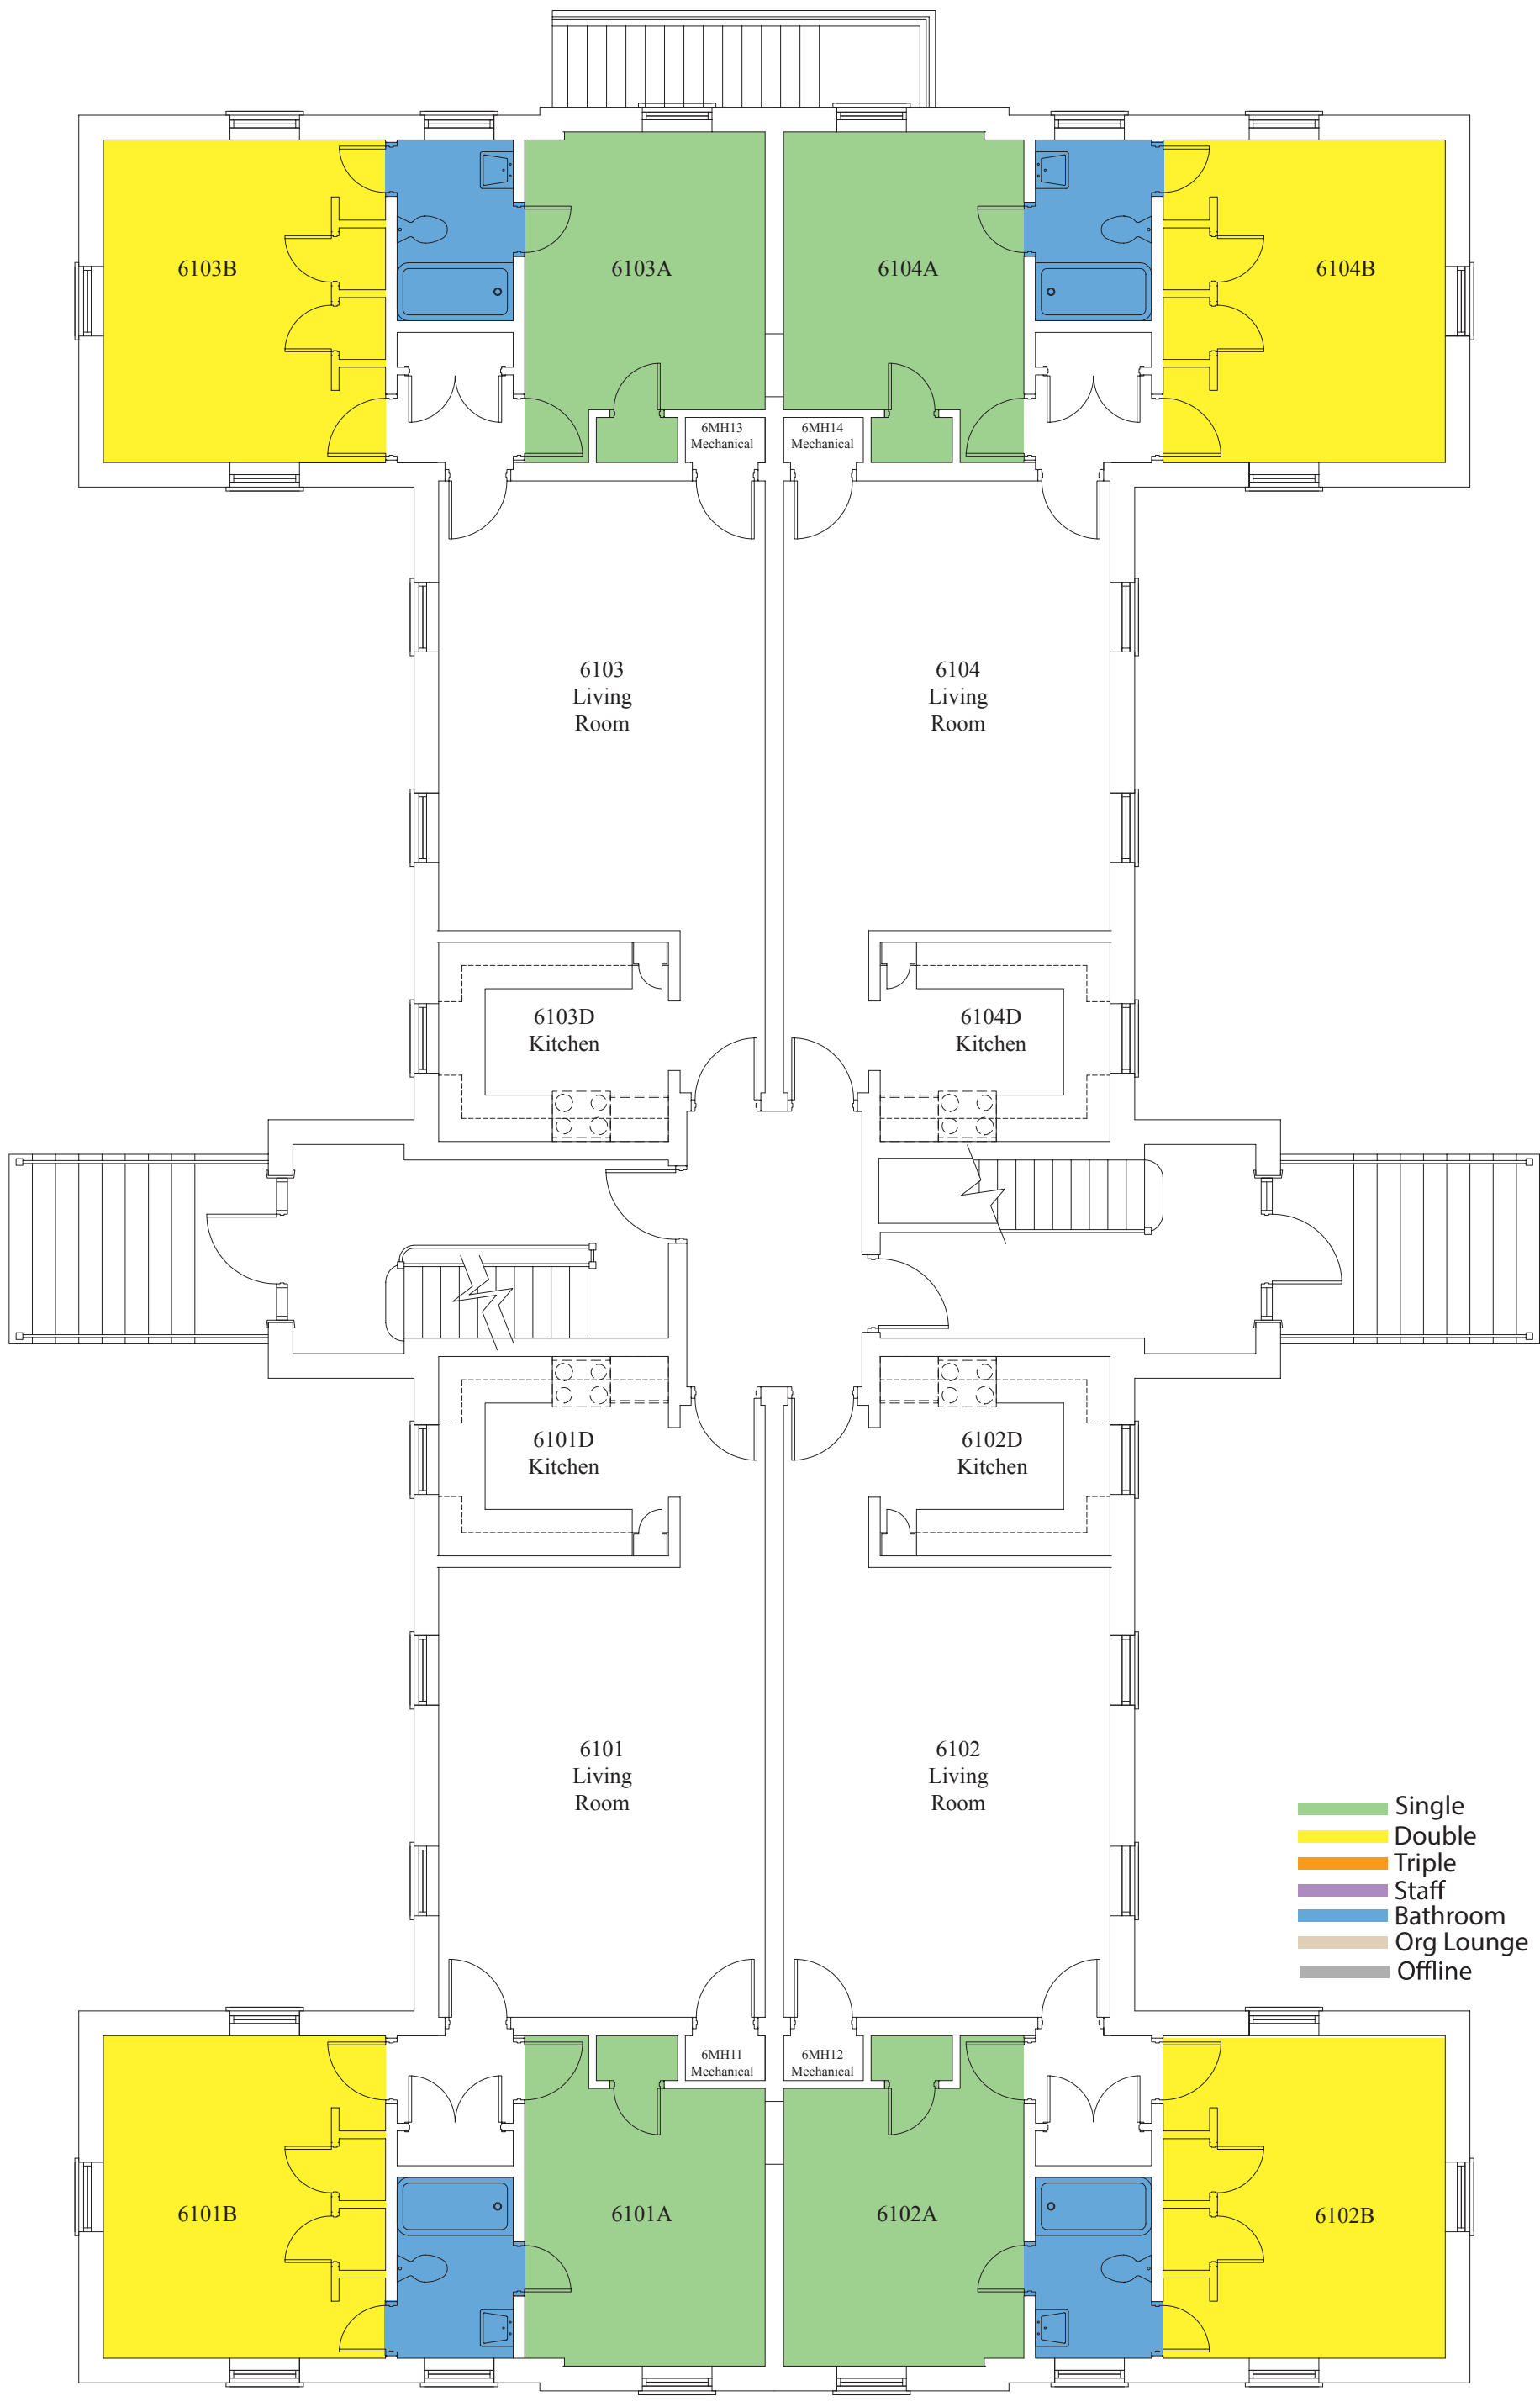

- Single
- Double
- Triple
- Staff
- Bathroom
- Org Lounge
- Offline

North Campus Apartment
Building 2 First Floor Plan

WAKE FOREST
UNIVERSITY

- Single
- Double
- Triple
- Staff
- Bathroom
- Org Lounge
- Offline

North Campus Apartment
Building 3 Second Floor Plan

North Campus Apartment
Building 4 Ground Floor Plan

WAKE FOREST
UNIVERSITY

North Campus Apartment
Building 4 First Floor Plan

WAKE FOREST
UNIVERSITY

- Single
- Double
- Triple
- Staff
- Bathroom
- Org Lounge
- Offline

North Campus Apartment
Building 4 Second Floor Plan

North Campus Apartment
Building 5 Ground Floor Plan

- Single
- Double
- Triple
- Staff
- Bathroom
- Org Lounge
- Offline

North Campus Apartment
Building 5 First Floor Plan

WAKE FOREST
UNIVERSITY

North Campus Apartment
Building 5 Second Floor Plan

North Campus Apartment
Building 6 Ground Floor Plan

- Single
- Double
- Triple
- Staff
- Bathroom
- Org Lounge
- Offline

North Campus Apartment
Building 6 First Floor Plan