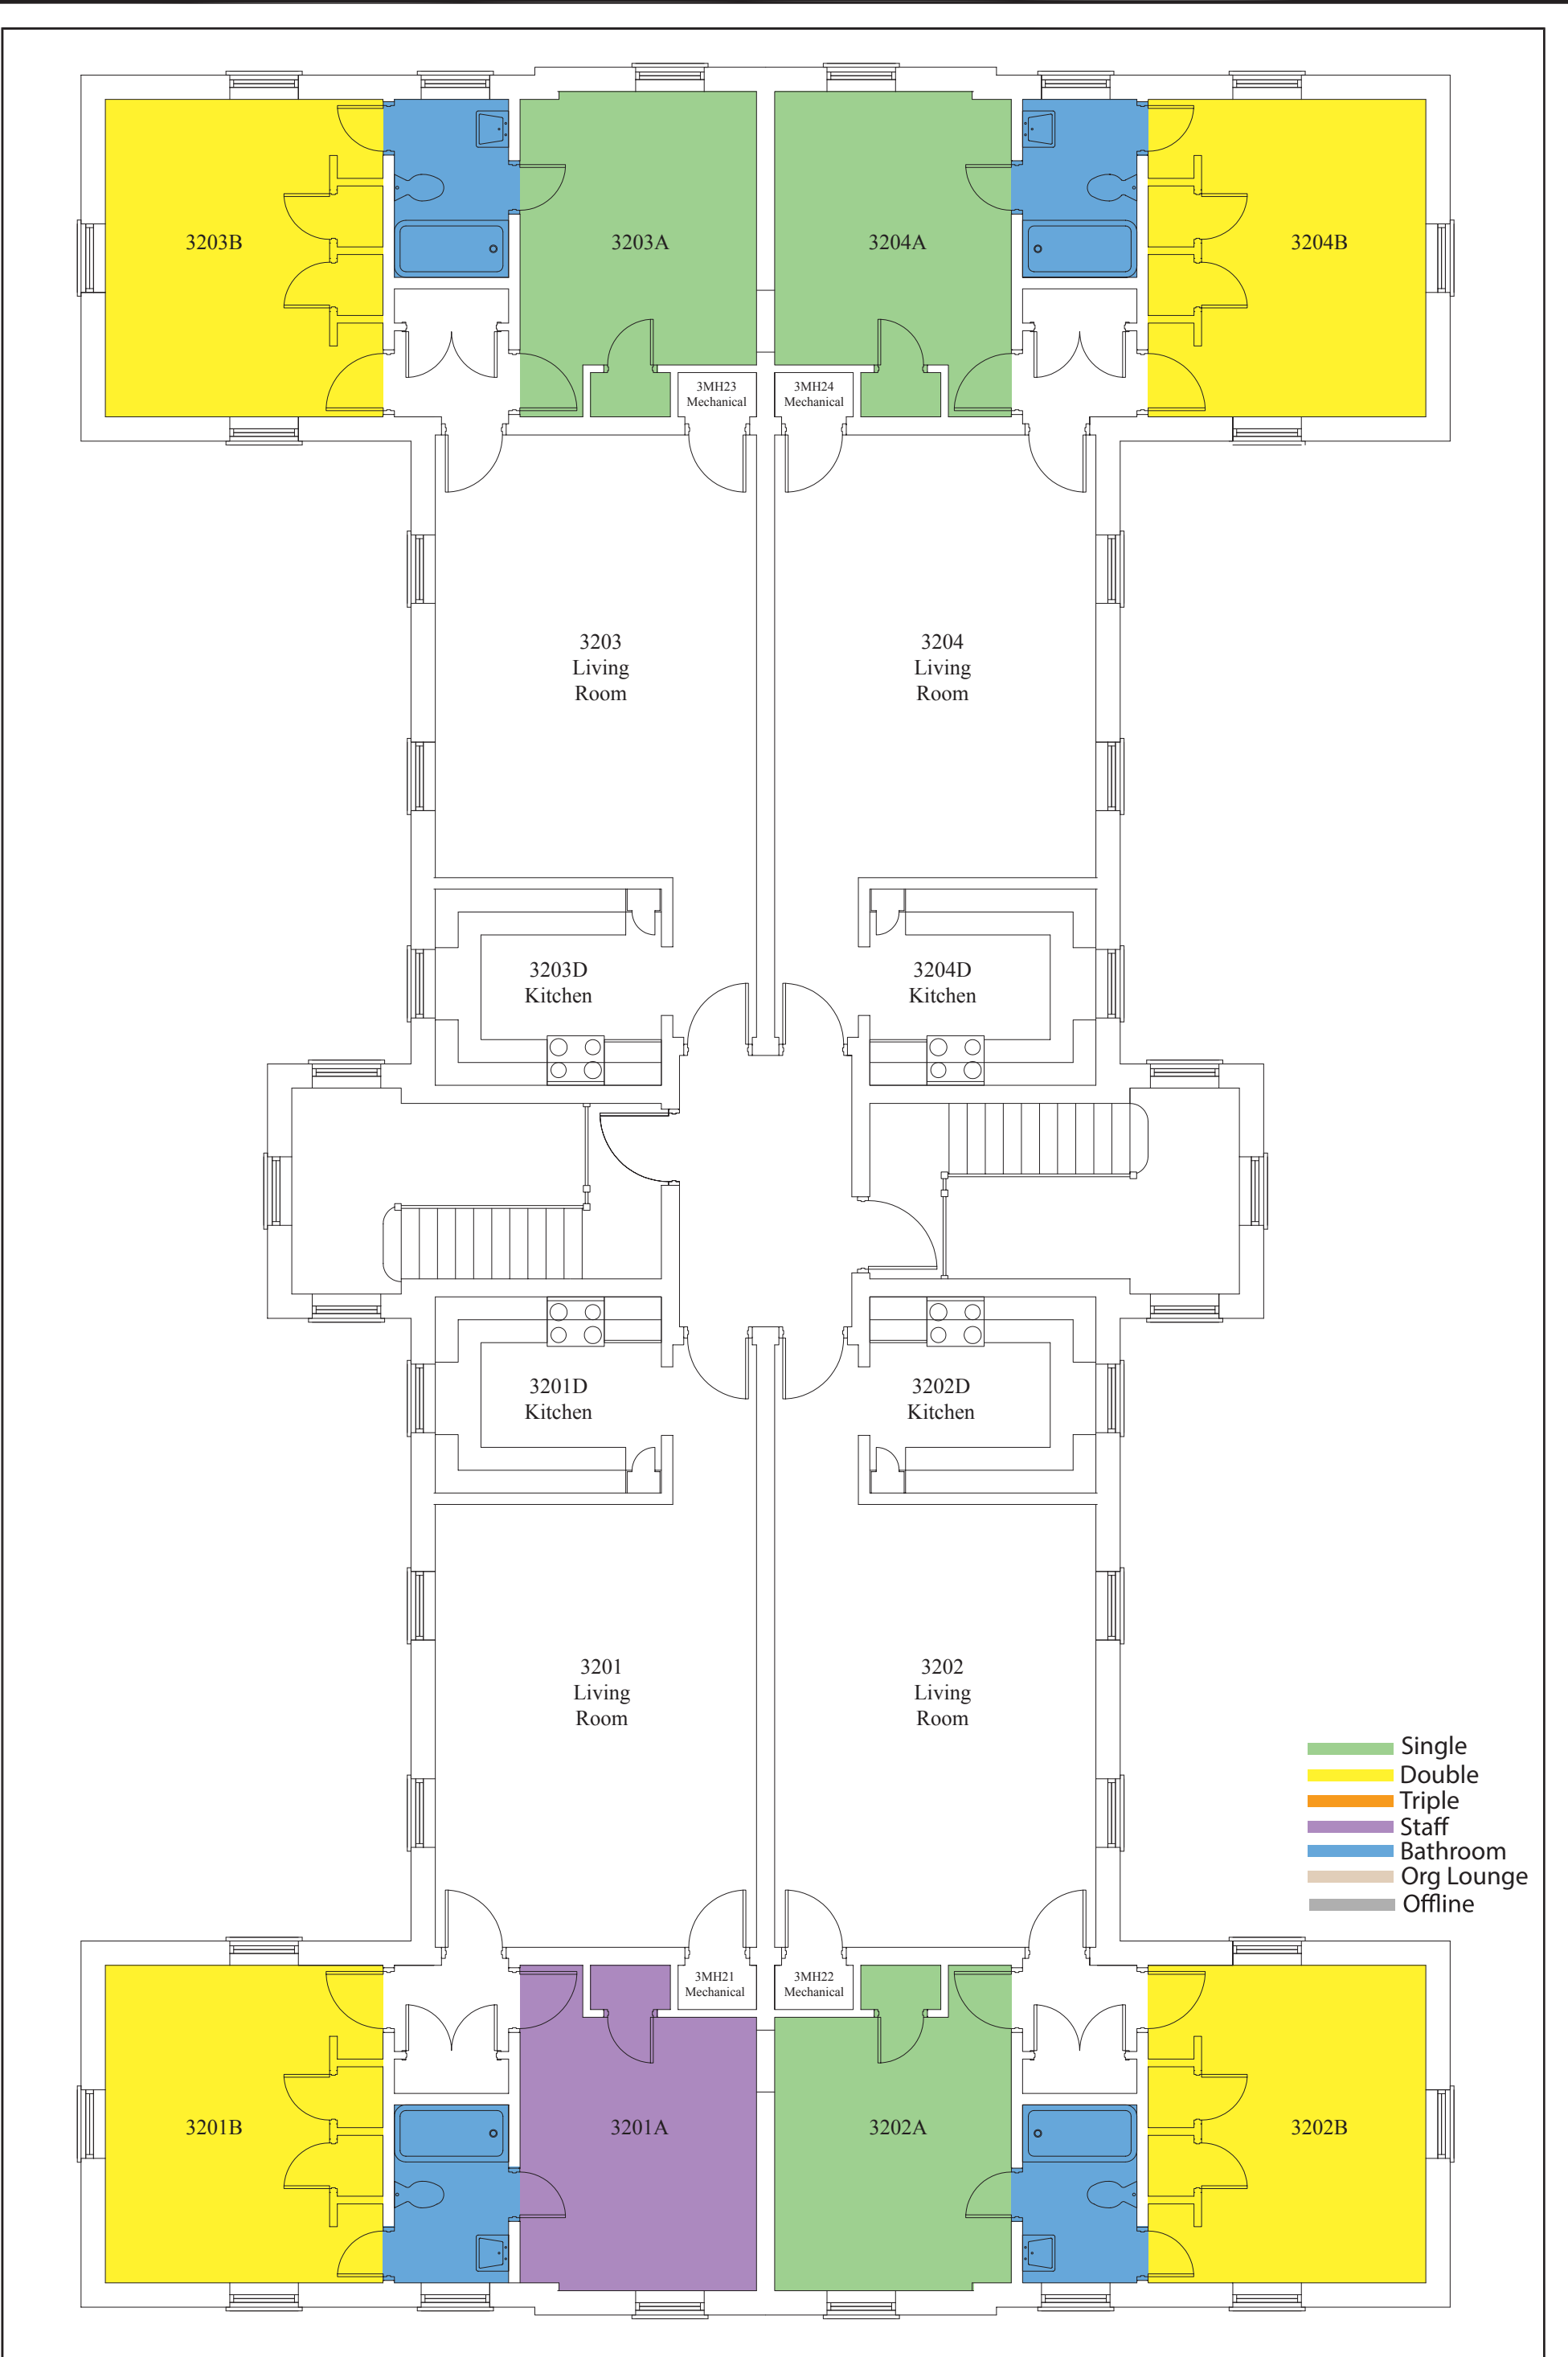

- Single
- Double
- Triple
- Staff
- Bathroom
- Org Lounge
- Offline

North Campus Apartment
Building 2 First Floor Plan

WAKE FOREST
UNIVERSITY

- Single
- Double
- Triple
- Staff
- Bathroom
- Org Lounge
- Offline

North Campus Apartment
Building 2 Second Floor Plan

WAKE FOREST
UNIVERSITY

North Campus Apartment
Building 3 Ground Floor Plan

WAKE FOREST
UNIVERSITY

North Campus Apartment
Building 3 First Floor Plan

WAKE FOREST
UNIVERSITY

North Campus Apartment
Building 3 Second Floor Plan

North Campus Apartment
Building 4 Ground Floor Plan

WAKE FOREST
UNIVERSITY

North Campus Apartment
Building 4 First Floor Plan

WAKE FOREST
UNIVERSITY

- Single
- Double
- Triple
- Staff
- Bathroom
- Org Lounge
- Offline

North Campus Apartment
Building 4 Second Floor Plan

North Campus Apartment
Building 5 Ground Floor Plan

- Single
- Double
- Triple
- Staff
- Bathroom
- Org Lounge
- Offline

North Campus Apartment
Building 5 First Floor Plan