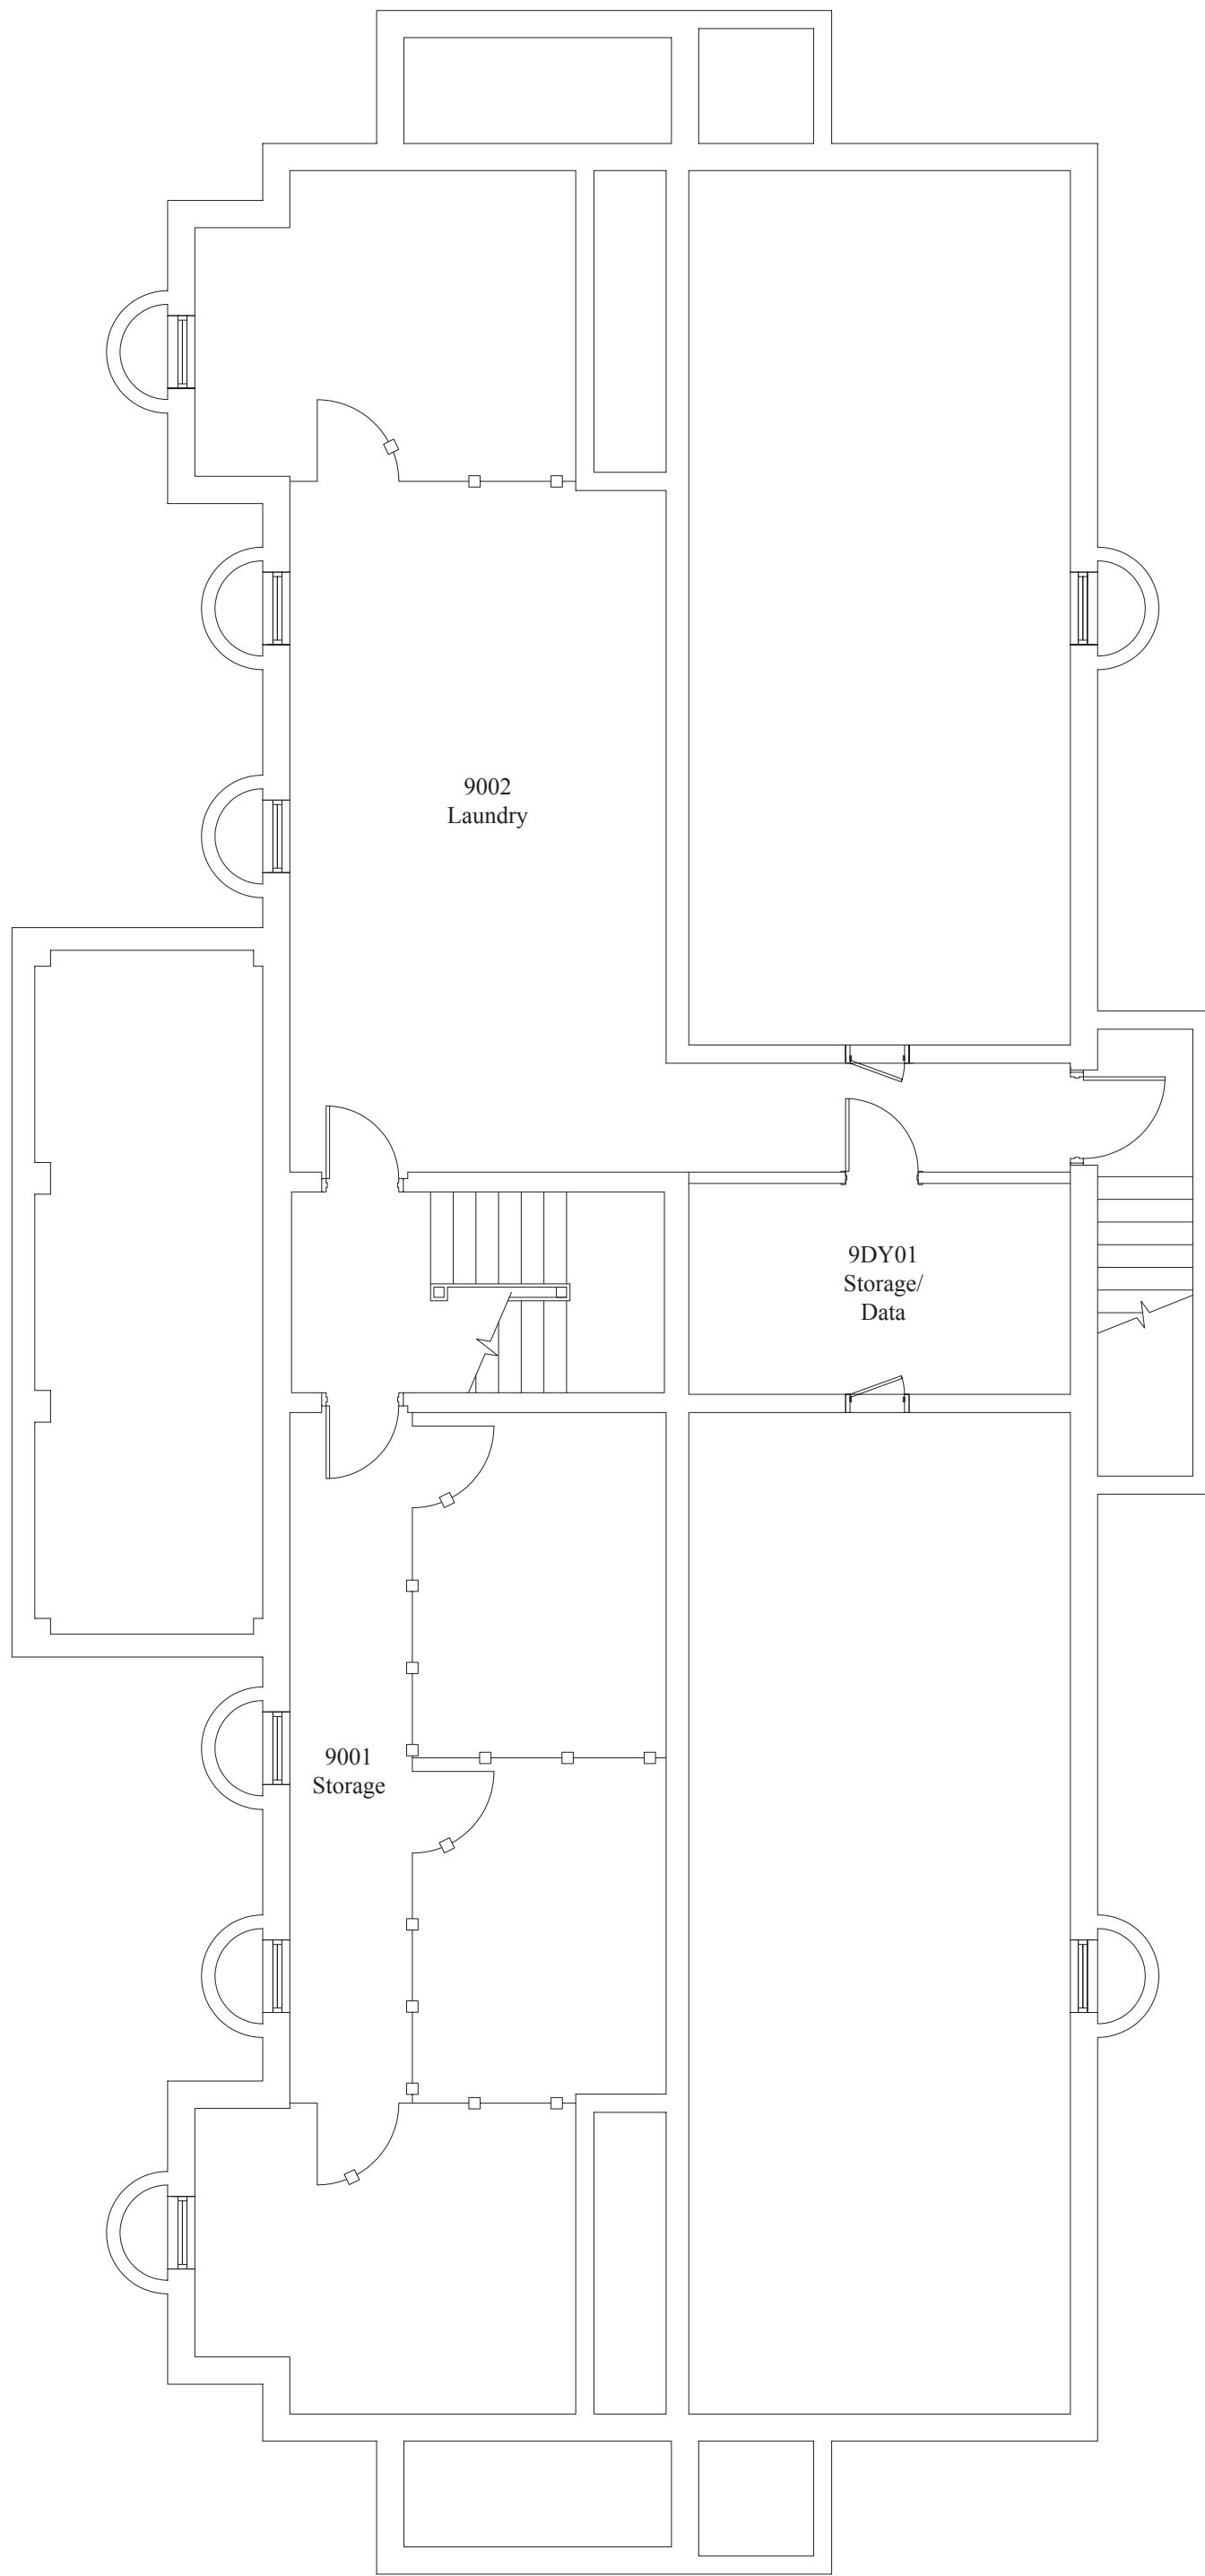

- Single
- Double
- Triple
- Staff
- Bathroom
- Org Lounge
- Offline

North Campus Apartment
Building 2 First Floor Plan

WAKE FOREST
UNIVERSITY

- Single
- Double
- Triple
- Staff
- Bathroom
- Org Lounge
- Offline

North Campus Apartment
Building 3 Second Floor Plan

North Campus Apartment
Building 4 Ground Floor Plan

WAKE FOREST
UNIVERSITY

North Campus Apartment
Building 4 First Floor Plan

WAKE FOREST
UNIVERSITY

- Single
- Double
- Triple
- Staff
- Bathroom
- Org Lounge
- Offline

North Campus Apartment
Building 4 Second Floor Plan

North Campus Apartment
Building 5 Ground Floor Plan

- Single
- Double
- Triple
- Staff
- Bathroom
- Org Lounge
- Offline

North Campus Apartment
Building 5 First Floor Plan

- Single
- Double
- Triple
- Staff
- Bathroom
- Org Lounge
- Offline

North Campus Apartment
Building 8 First Floor Plan

North Campus Apartment
Building 8 Second Floor Plan

WAKE FOREST
UNIVERSITY

North Campus Apartment
Building 9 Ground Floor Plan