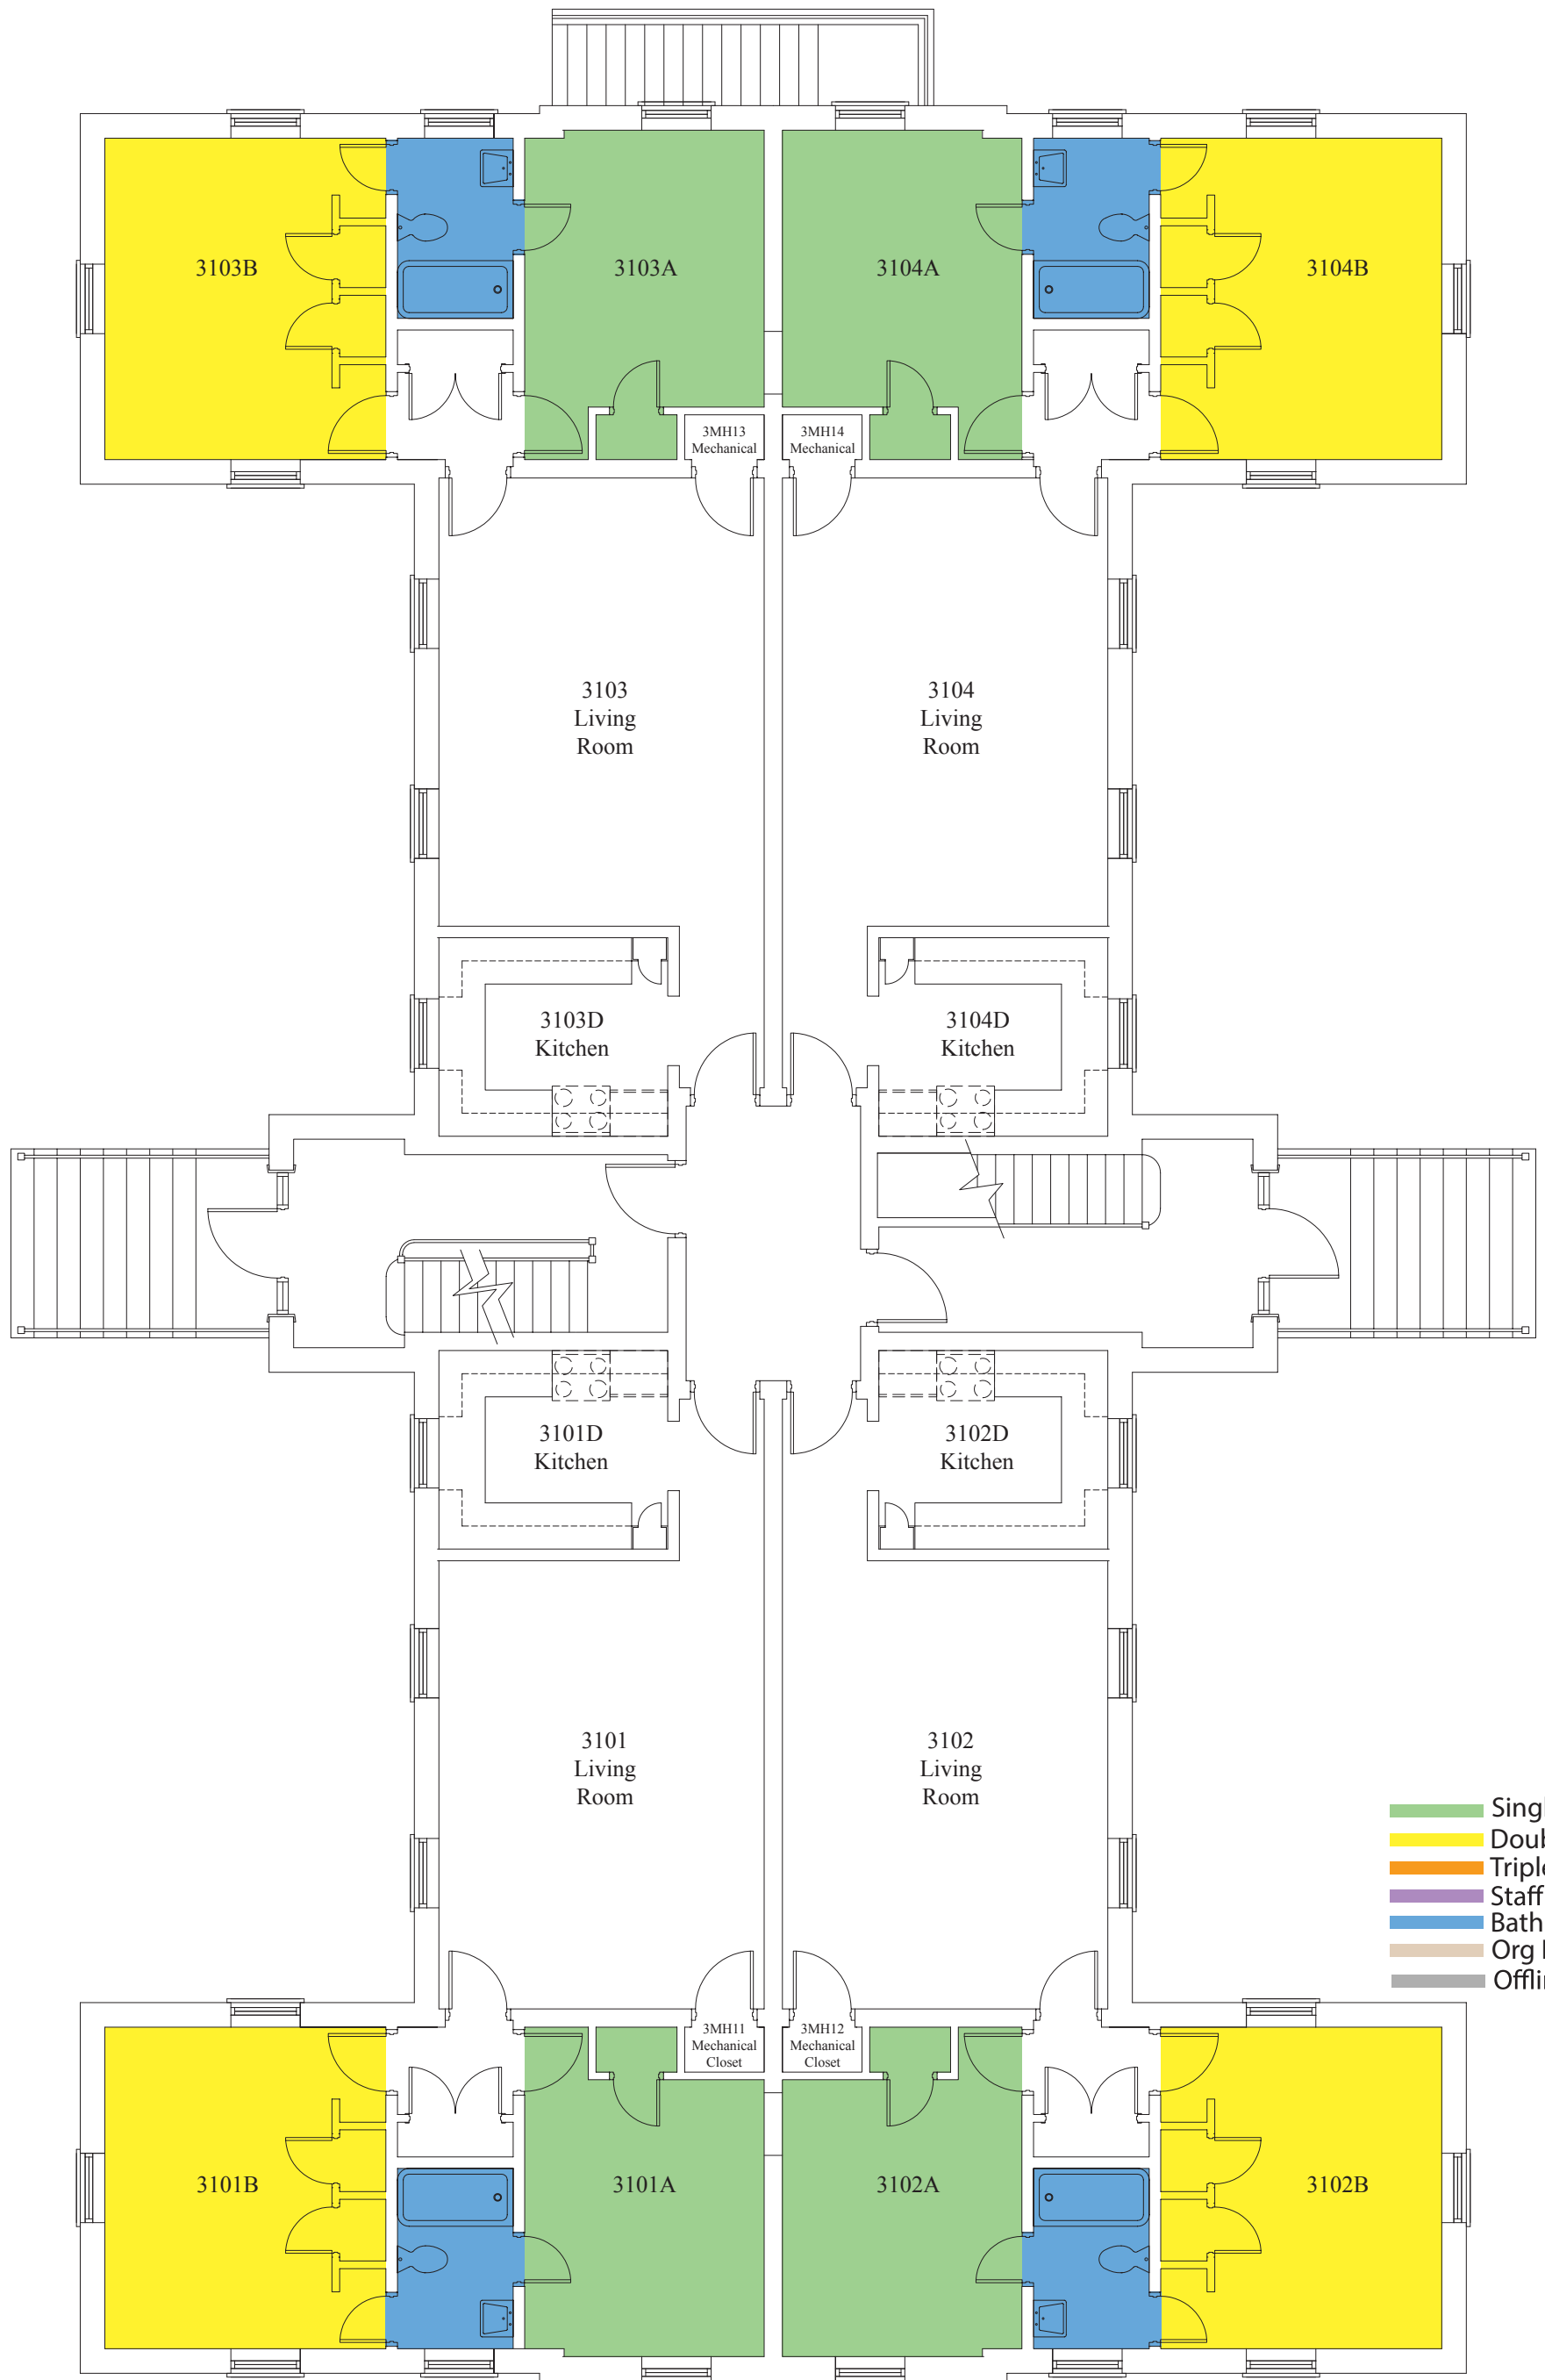

- Single
- Double
- Triple
- Staff
- Bathroom
- Org Lounge
- Offline

North Campus Apartment
Building 2 First Floor Plan

WAKE FOREST
UNIVERSITY

- Single
- Double
- Triple
- Staff
- Bathroom
- Org Lounge
- Offline

North Campus Apartment
Building 2 Second Floor Plan

WAKE FOREST
UNIVERSITY

North Campus Apartment
Building 3 Ground Floor Plan

WAKE FOREST
UNIVERSITY

North Campus Apartment
Building 3 First Floor Plan

WAKE FOREST
UNIVERSITY

North Campus Apartment
Building 3 Second Floor Plan

North Campus Apartment
Building 4 Ground Floor Plan

WAKE FOREST
UNIVERSITY

North Campus Apartment
Building 4 First Floor Plan

WAKE FOREST
UNIVERSITY

- Single
- Double
- Triple
- Staff
- Bathroom
- Org Lounge
- Offline

North Campus Apartment
Building 4 Second Floor Plan

North Campus Apartment
Building 5 Ground Floor Plan

- Single
- Double
- Triple
- Staff
- Bathroom
- Org Lounge
- Offline

North Campus Apartment
Building 5 First Floor Plan