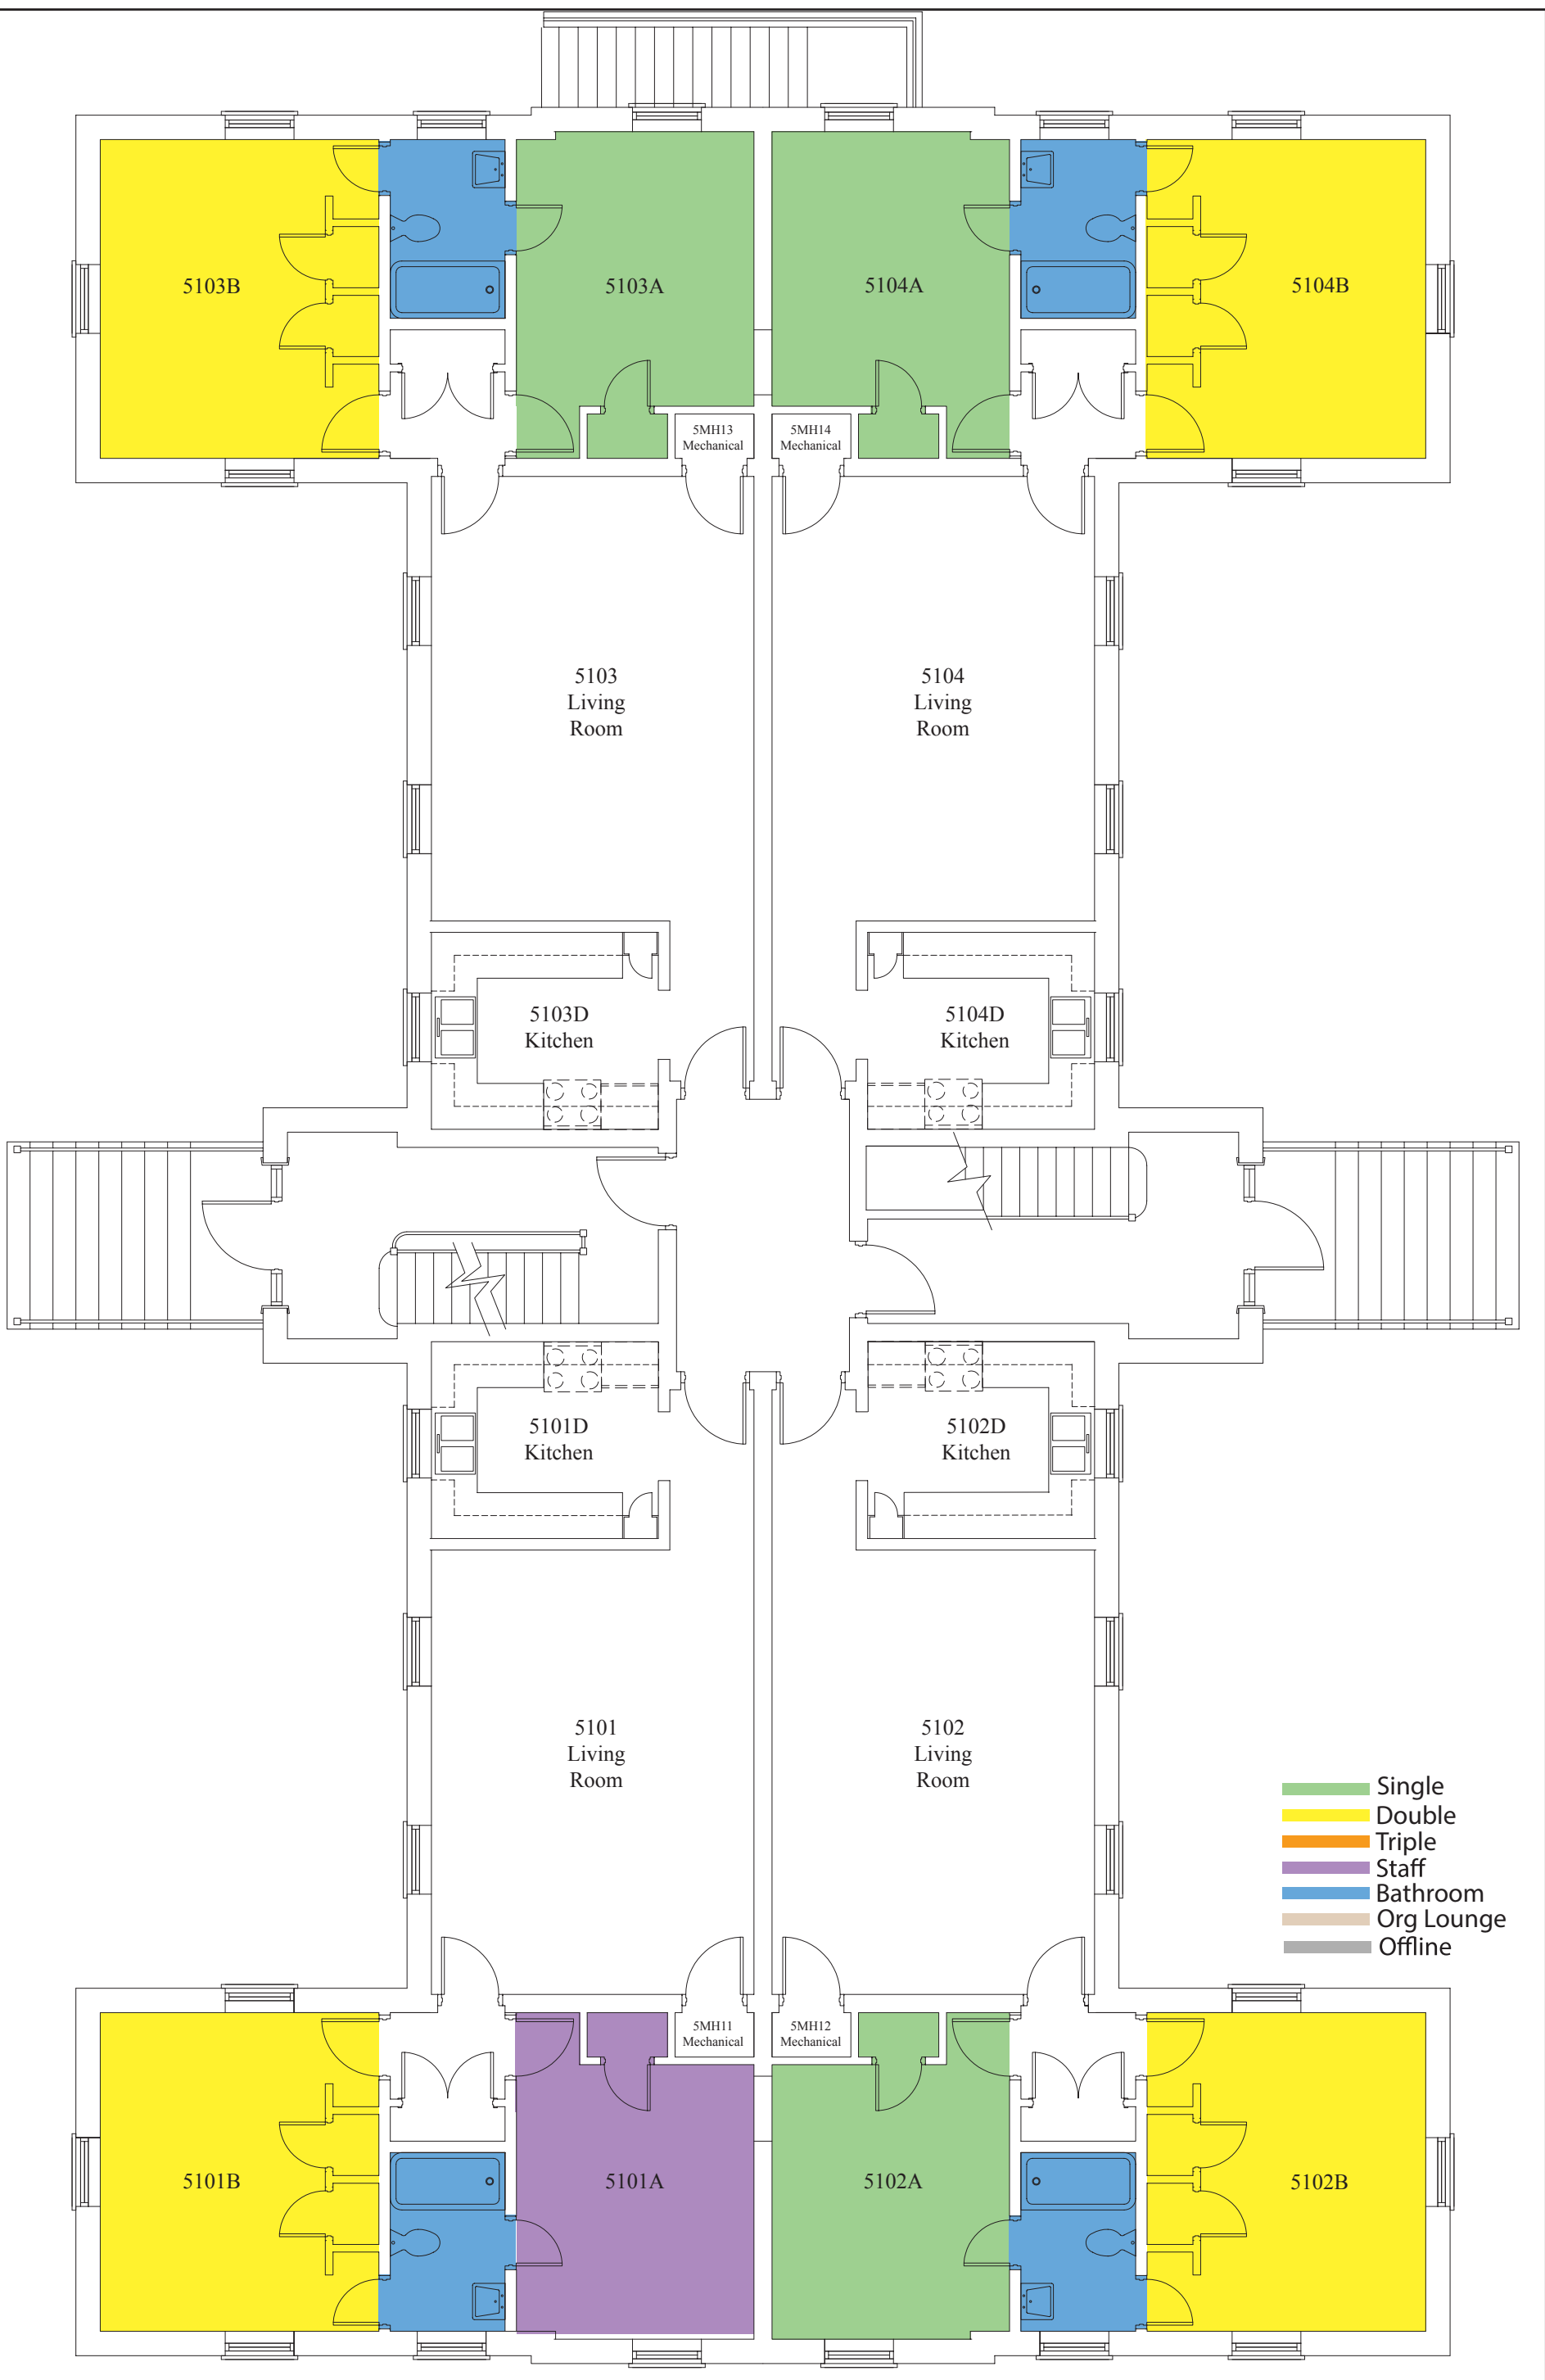

- Single
- Double
- Triple
- Staff
- Bathroom
- Org Lounge
- Offline

North Campus Apartment
Building 2 First Floor Plan

WAKE FOREST
UNIVERSITY

- Single
- Double
- Triple
- Staff
- Bathroom
- Org Lounge
- Offline

North Campus Apartment
Building 3 Second Floor Plan

North Campus Apartment
Building 4 Ground Floor Plan

WAKE FOREST
UNIVERSITY

North Campus Apartment
Building 4 First Floor Plan

WAKE FOREST
UNIVERSITY

- Single
- Double
- Triple
- Staff
- Bathroom
- Org Lounge
- Offline

North Campus Apartment
Building 4 Second Floor Plan

North Campus Apartment
Building 5 Ground Floor Plan

- Single
- Double
- Triple
- Staff
- Bathroom
- Org Lounge
- Offline

North Campus Apartment
Building 5 First Floor Plan