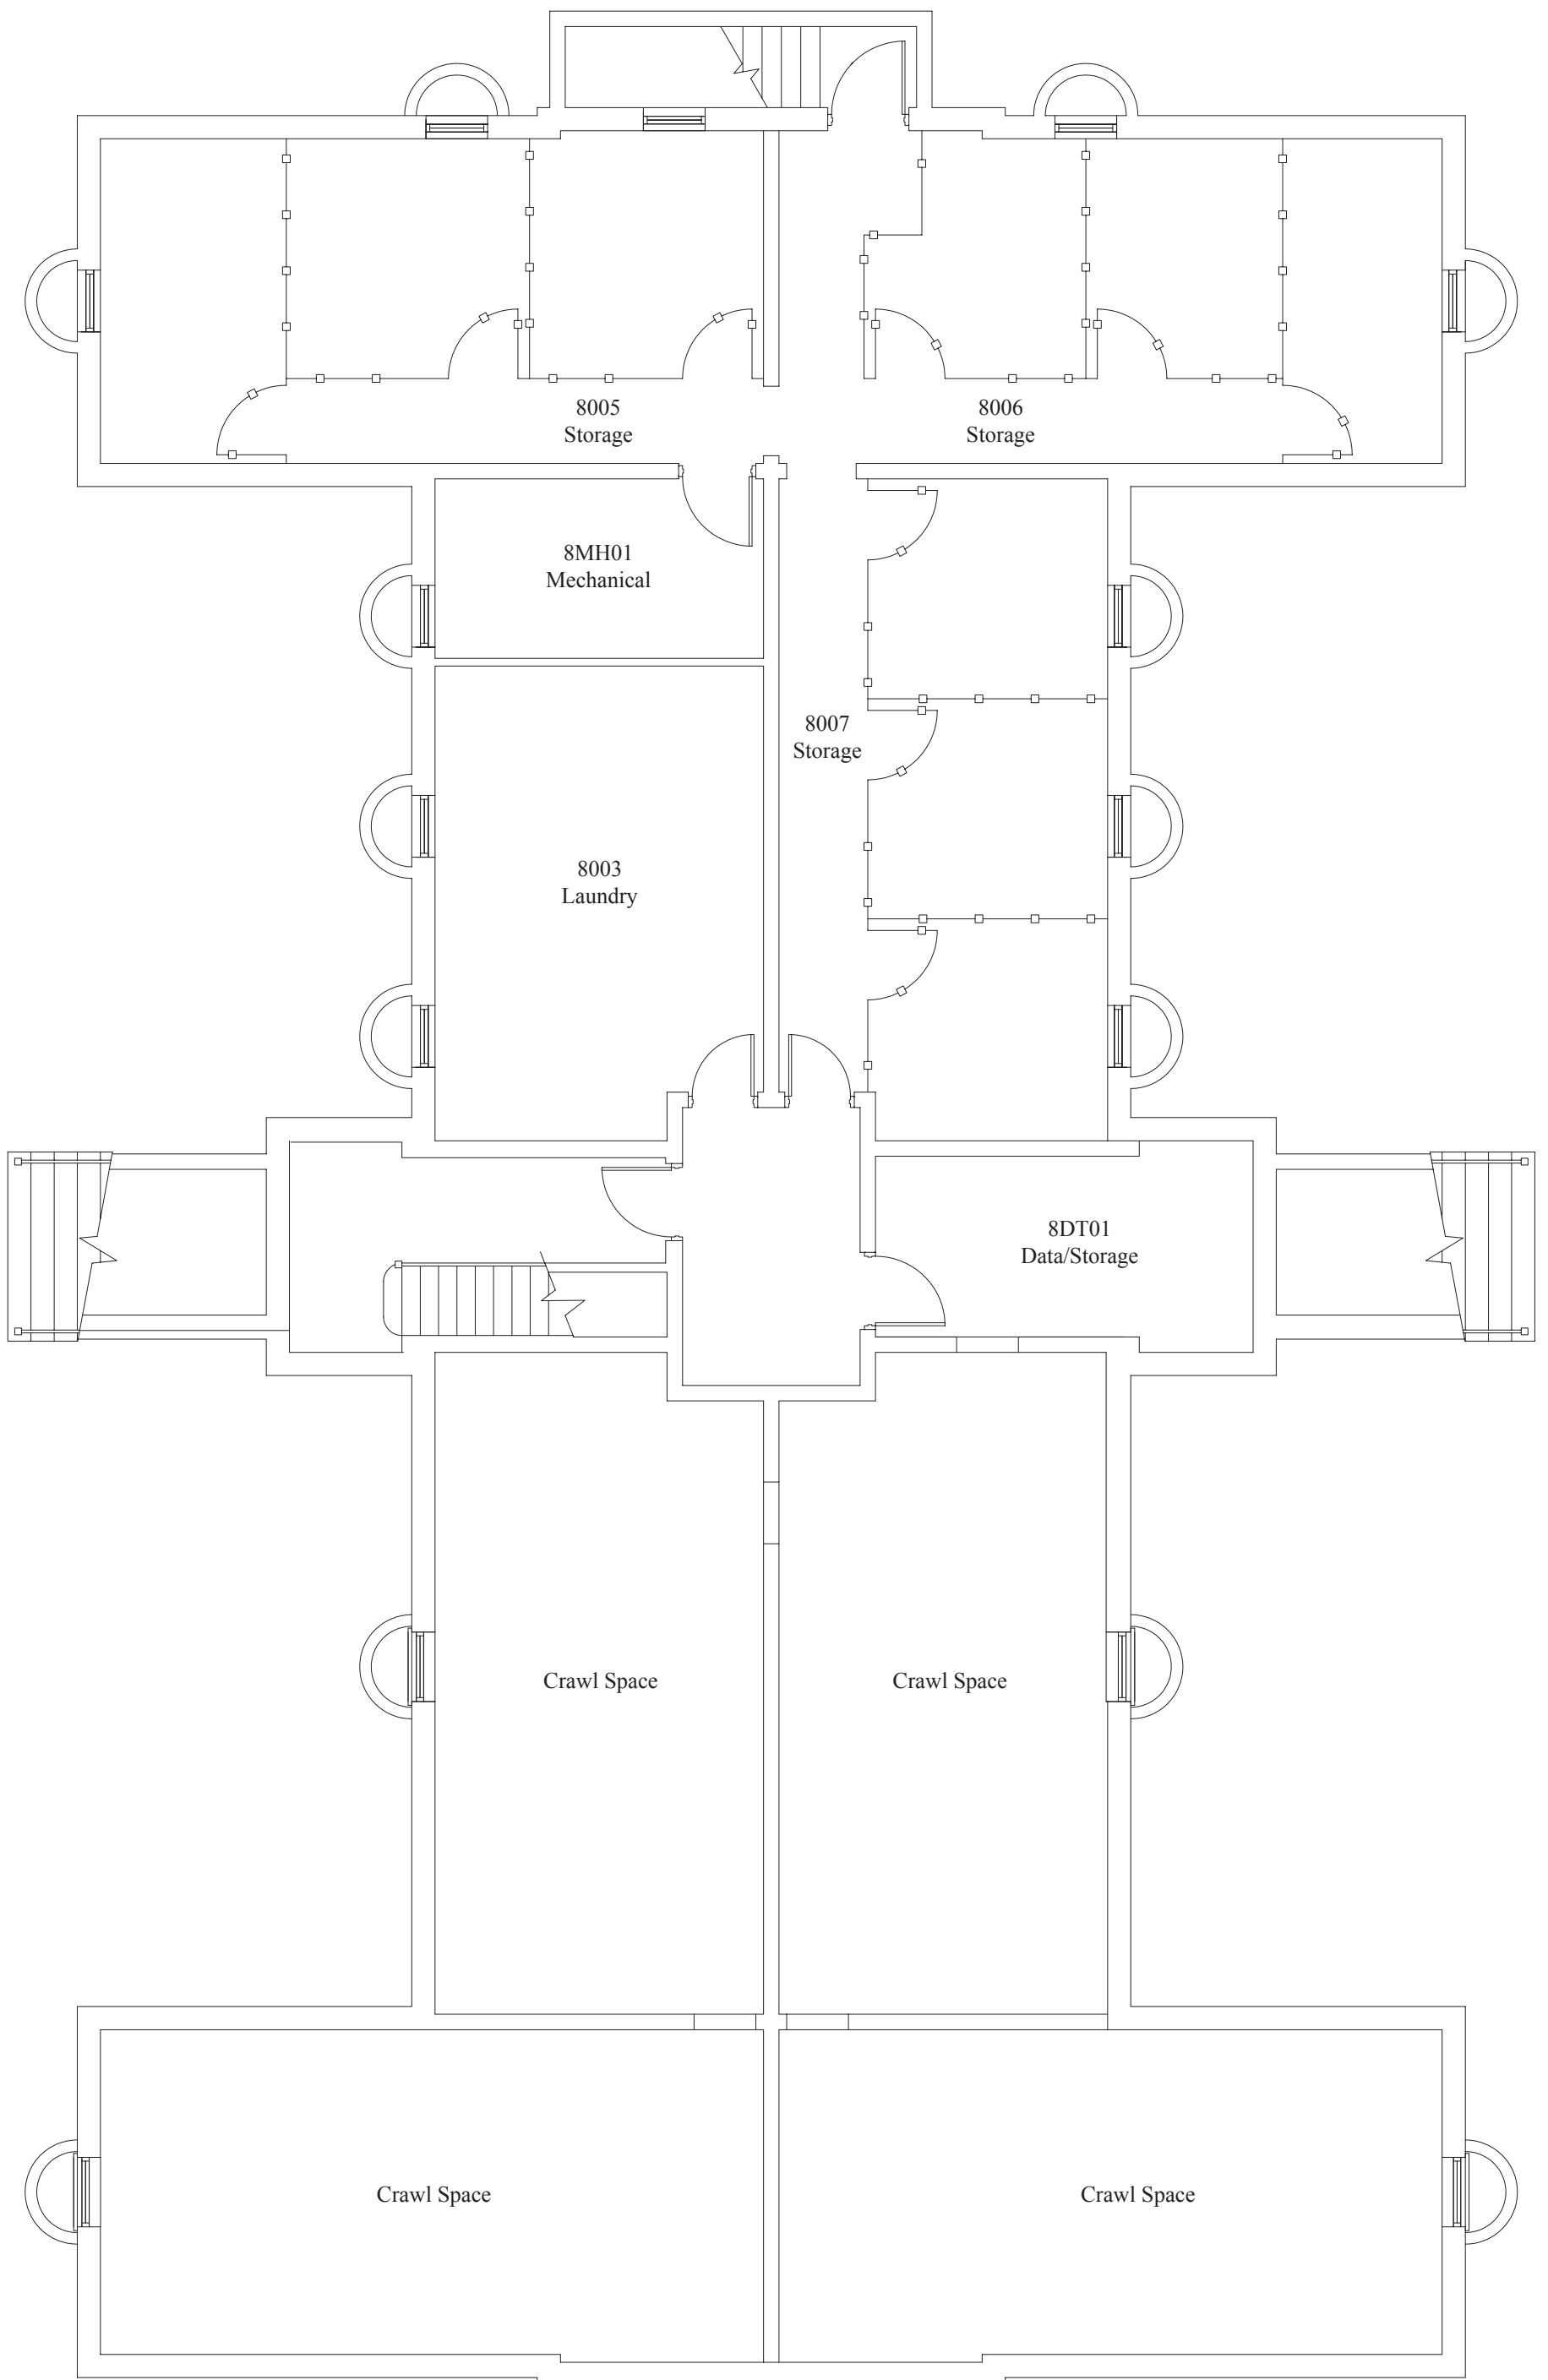

- Single
- Double
- Triple
- Staff
- Bathroom
- Org Lounge
- Offline

North Campus Apartment
Building 2 First Floor Plan

WAKE FOREST
UNIVERSITY

- Single
- Double
- Triple
- Staff
- Bathroom
- Org Lounge
- Offline

North Campus Apartment
Building 4 Second Floor Plan

North Campus Apartment
Building 5 Ground Floor Plan

- Single
- Double
- Triple
- Staff
- Bathroom
- Org Lounge
- Offline

North Campus Apartment
Building 5 First Floor Plan

North Campus Apartment
Building 6 Second Floor Plan

WAKE FOREST
UNIVERSITY

North Campus Apartment
Building 7 Ground Floor Plan

WAKE FOREST
UNIVERSITY

- Single
- Double
- Triple
- Staff
- Bathroom
- Org Lounge
- Offline

North Campus Apartment
Building 7 First Floor Plan

WAKE FOREST
UNIVERSITY

North Campus Apartment
Building 7 Second Floor Plan

WAKE FOREST
UNIVERSITY

North Campus Apartment
Building 8 Ground Floor Plan

WAKE FOREST
UNIVERSITY