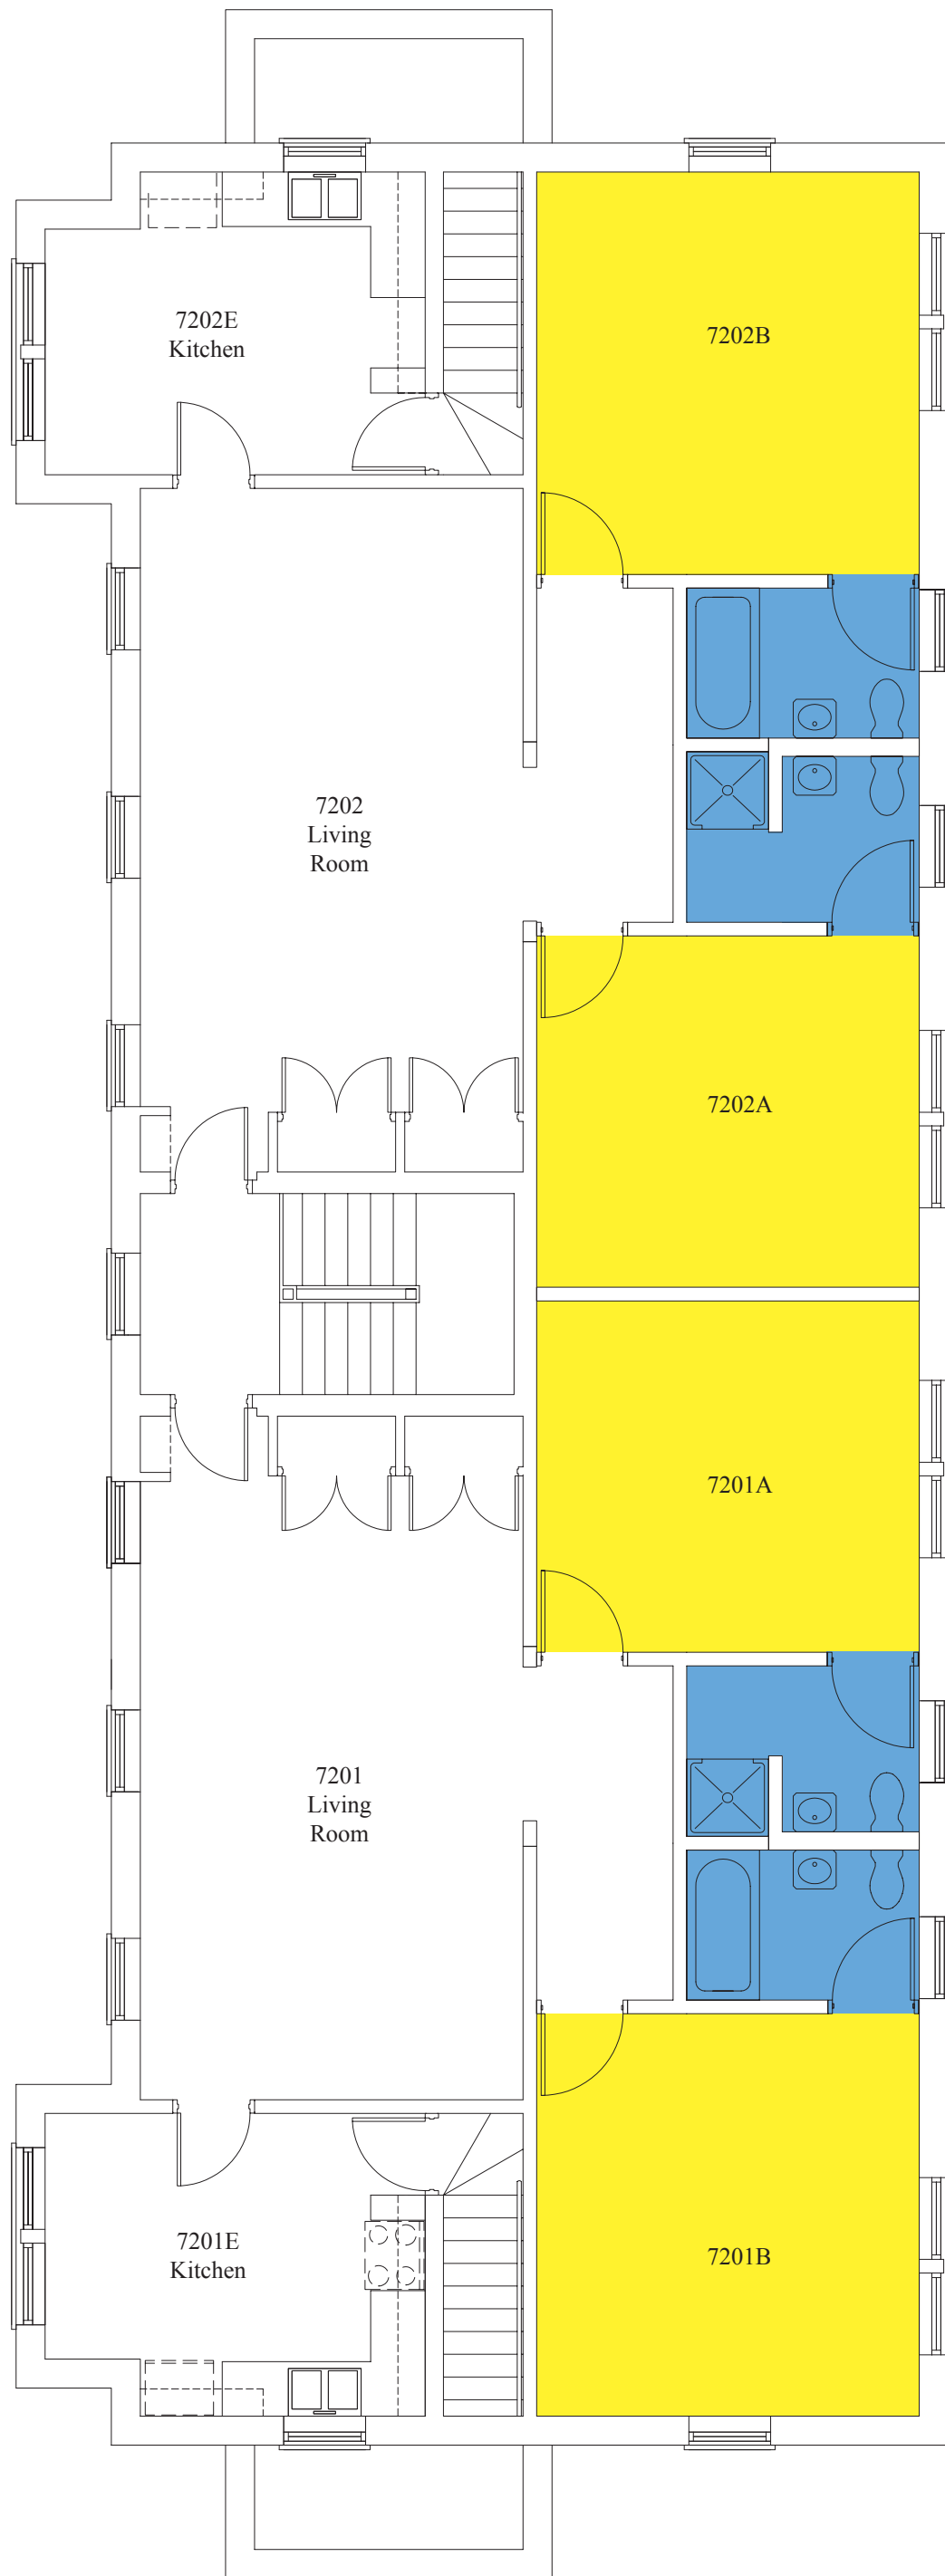

North Campus Apartment
Building 7 Second Floor Plan

WAKE FOREST
UNIVERSITY