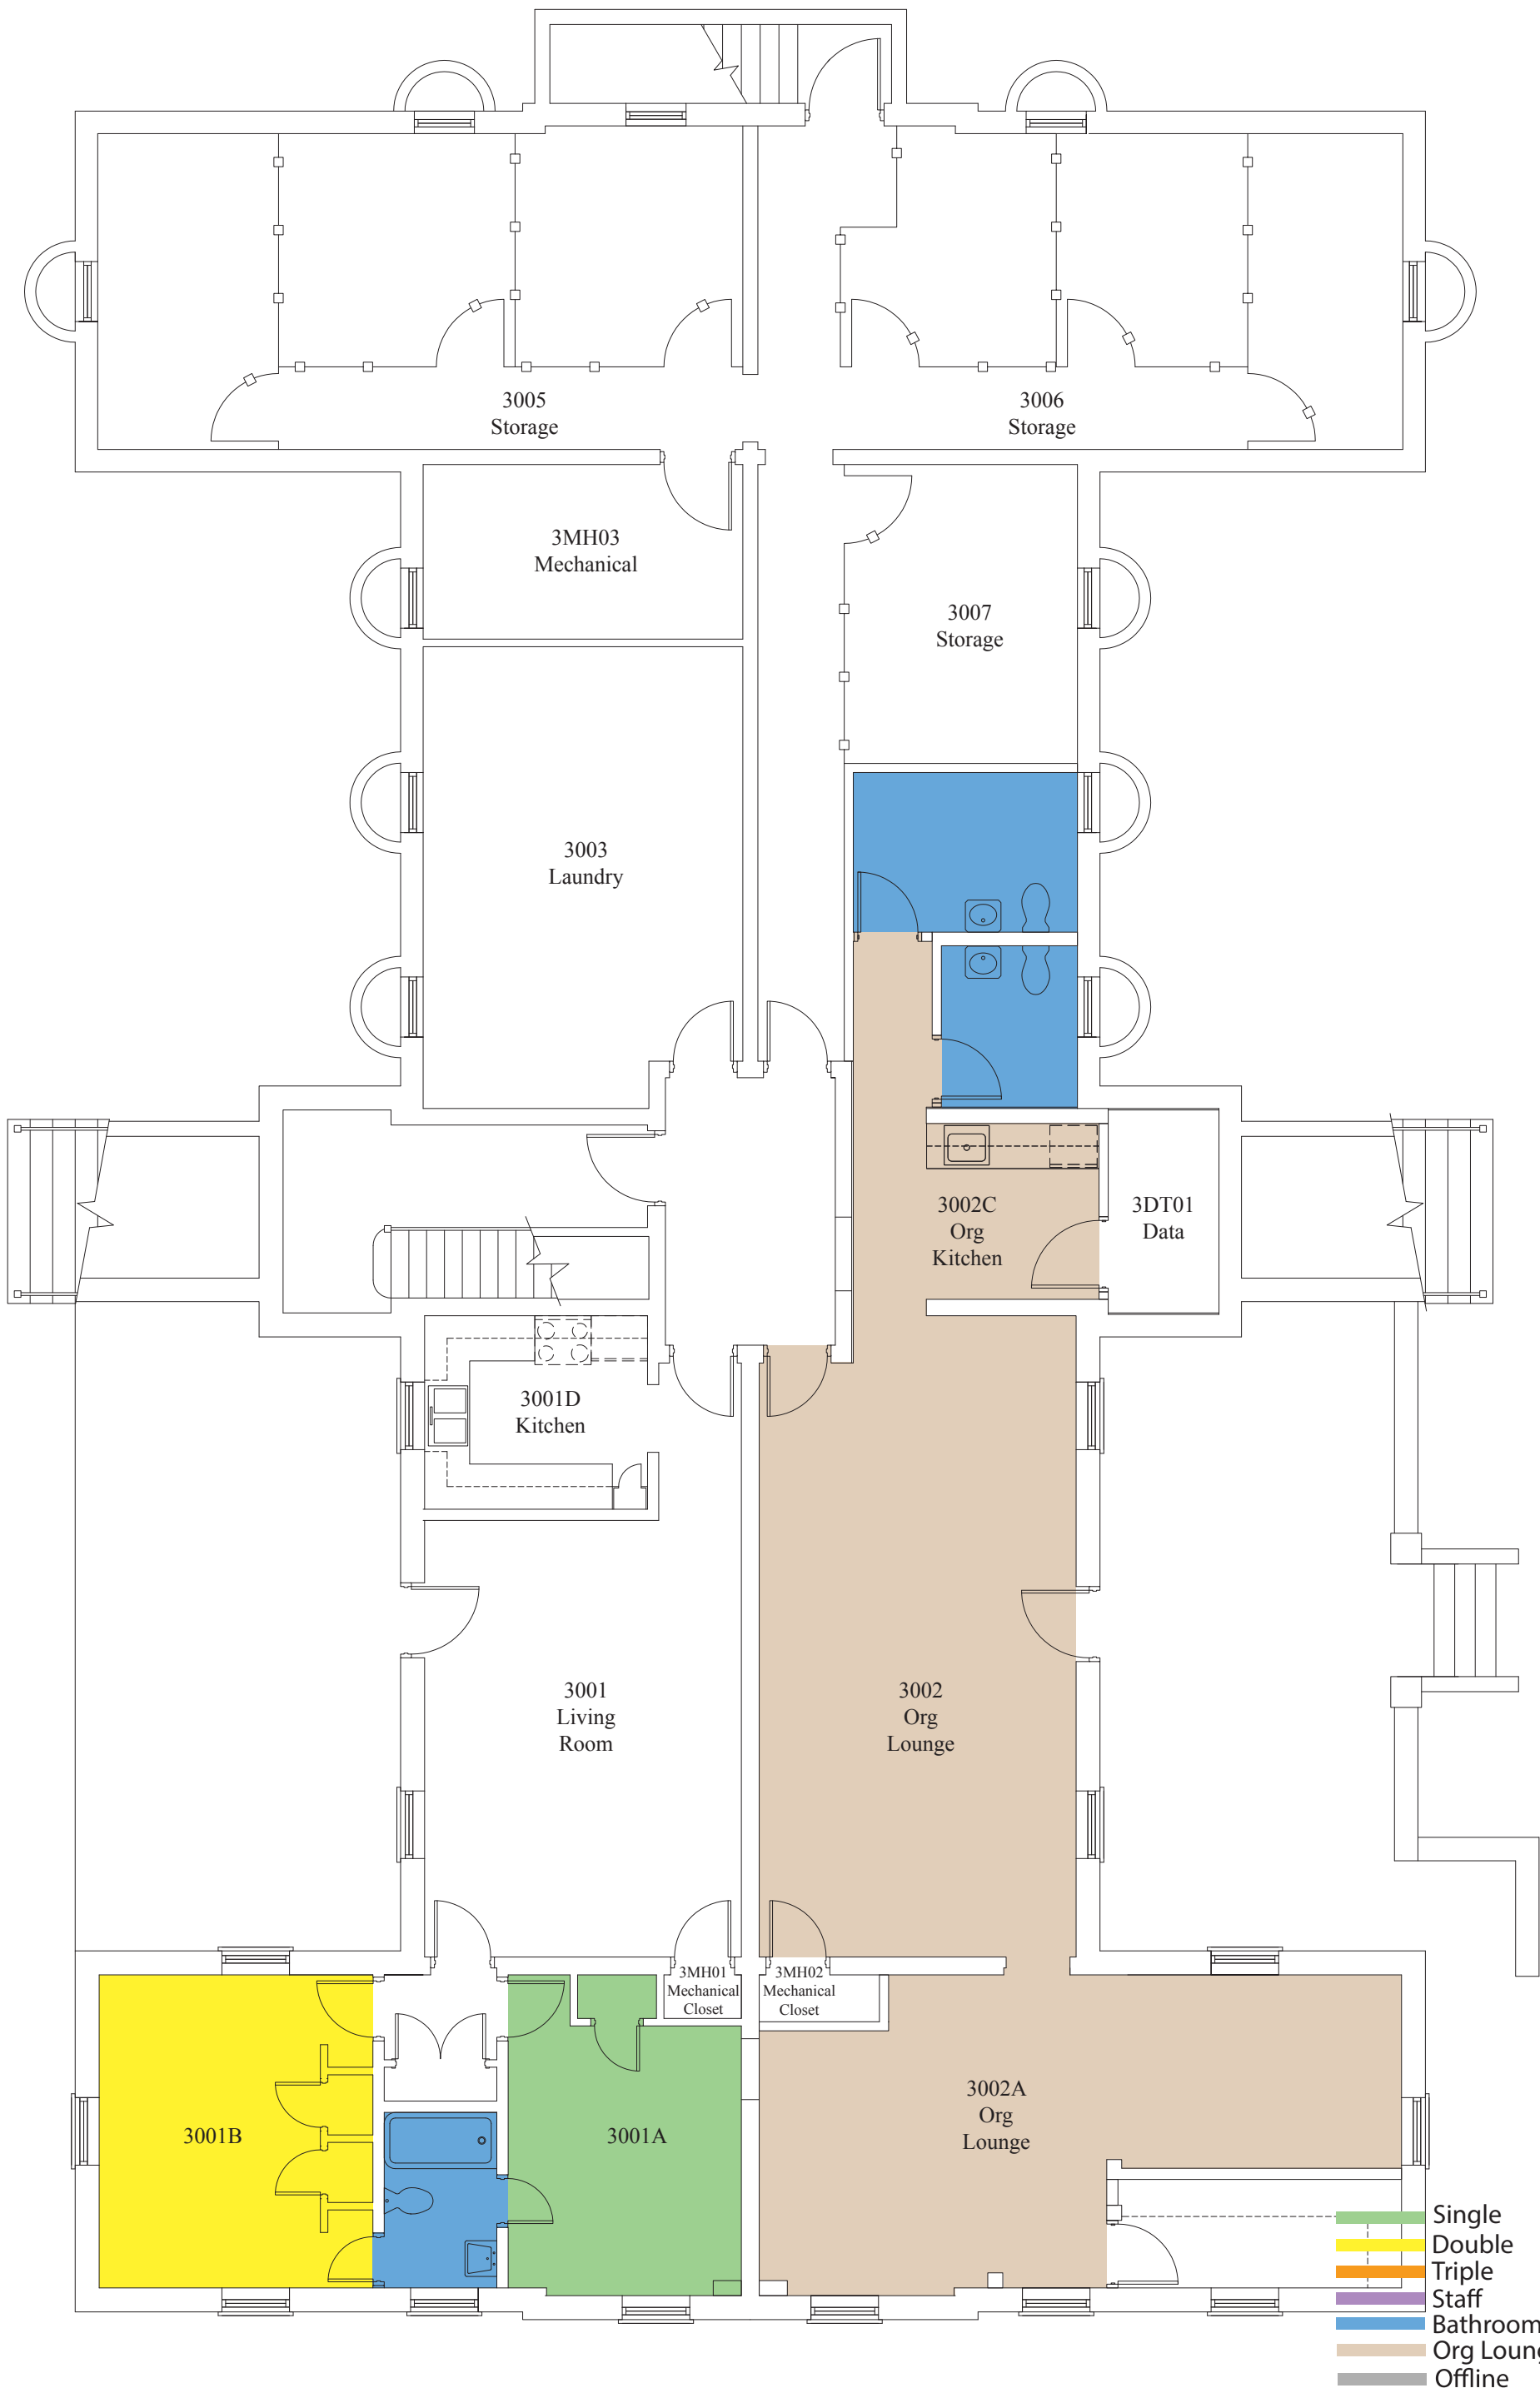

North Campus Apartment
Building 3 Ground Floor Plan

WAKE FOREST
UNIVERSITY