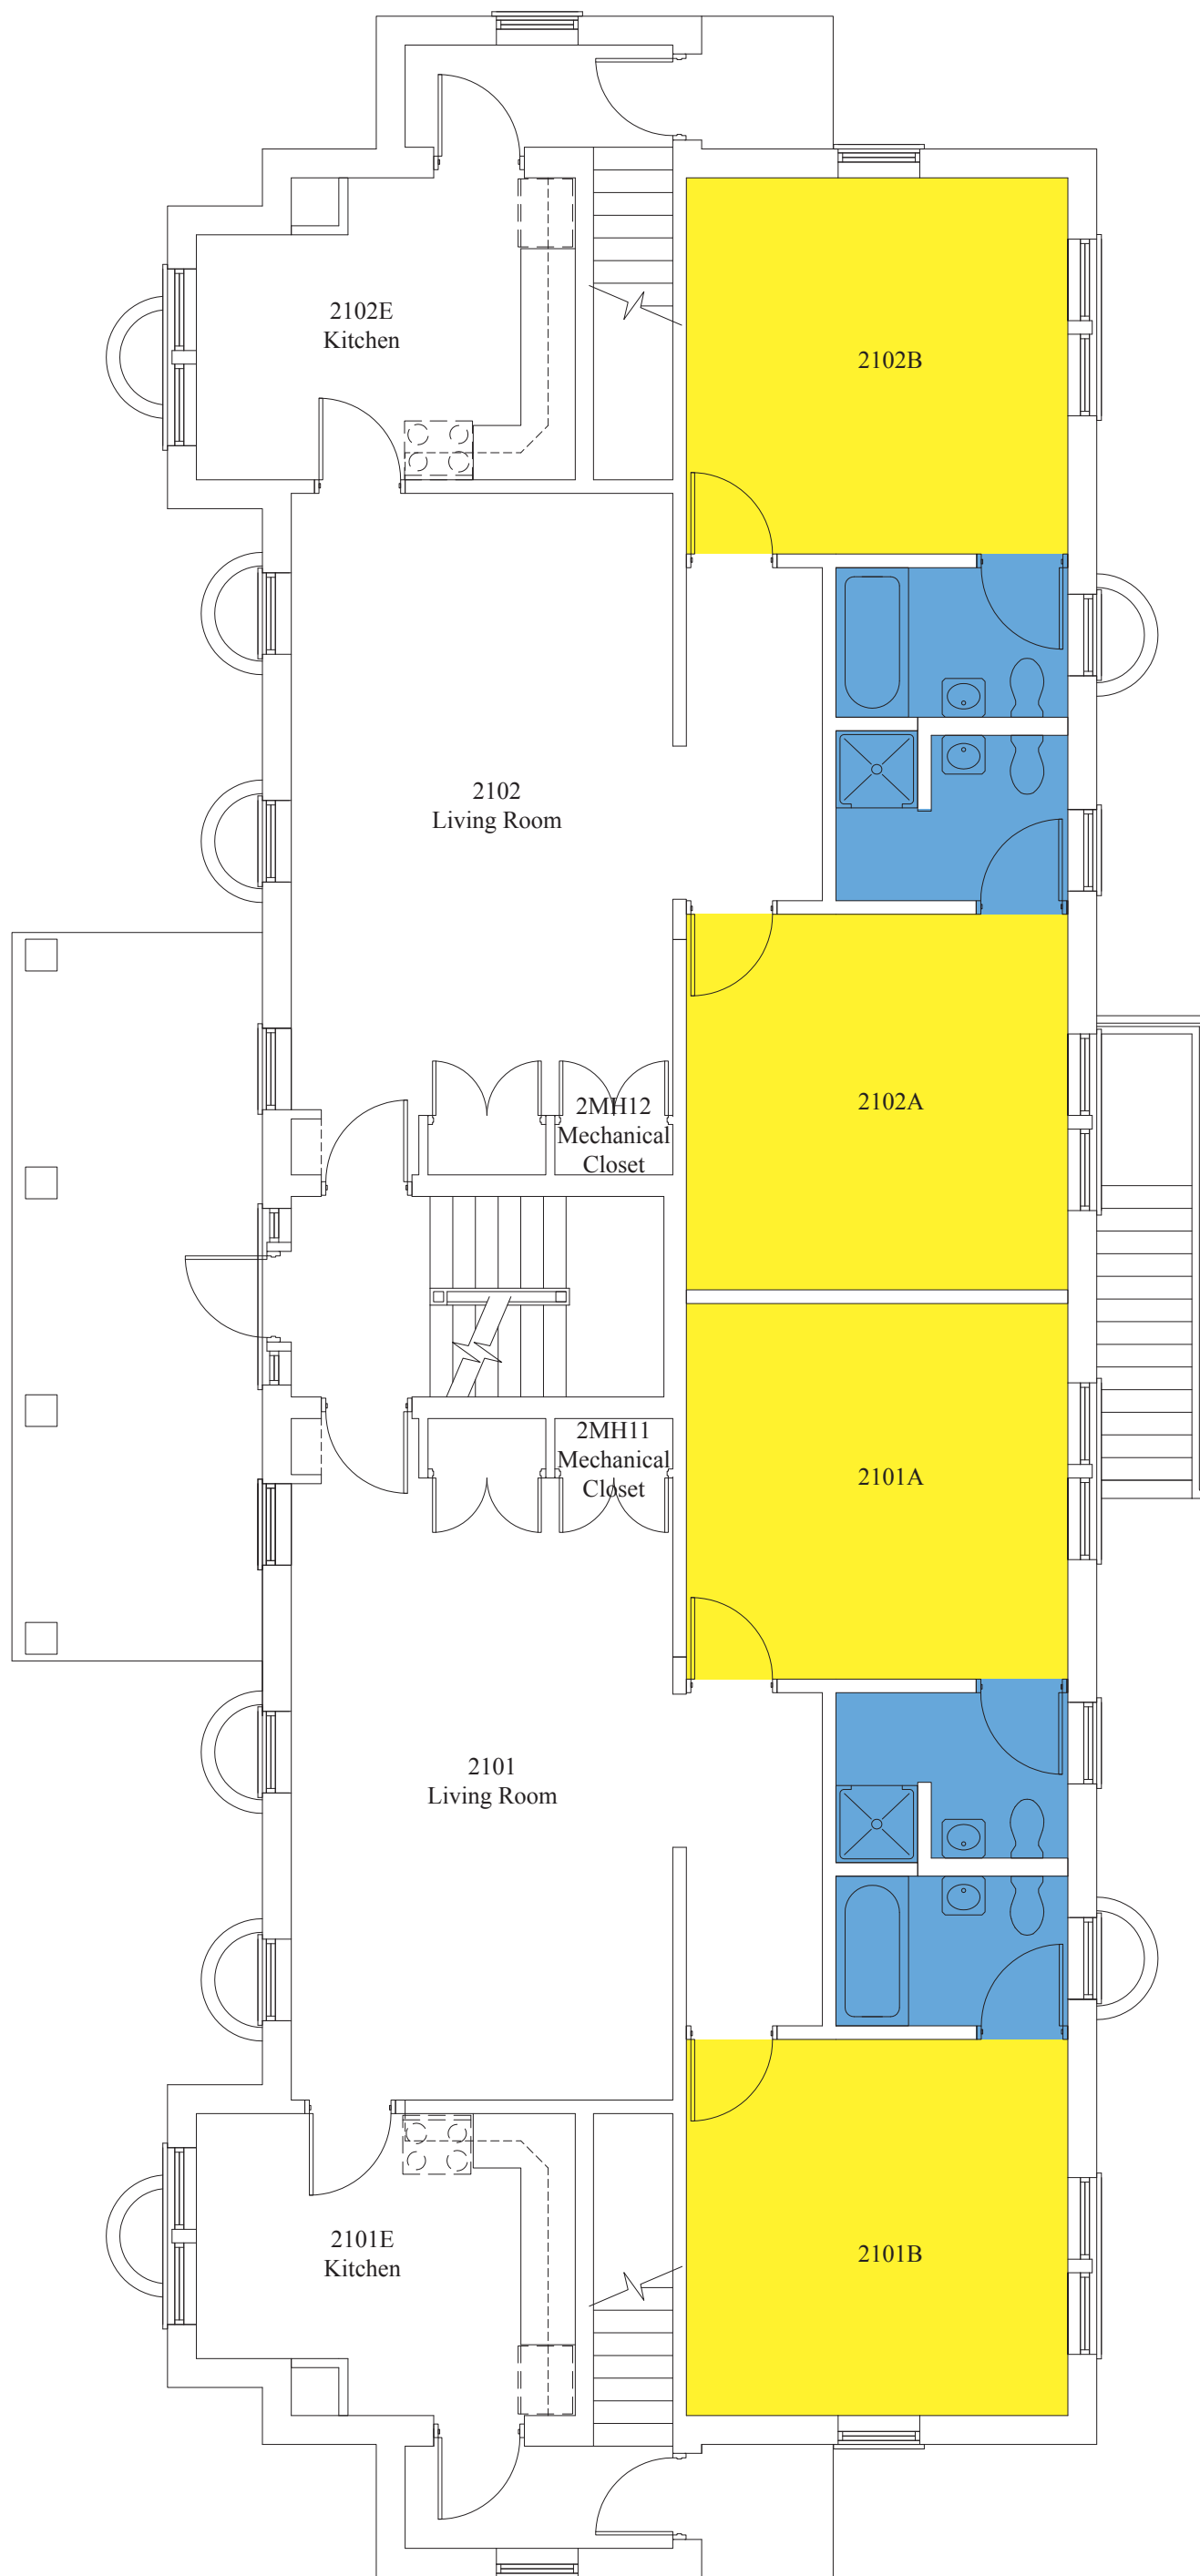

North Campus Apartment
Building 1 Ground Floor Plan

North Campus Apartment
Building 1 First Floor Plan

North Campus Apartment
Building 1 Second Floor Plan

WAKE FOREST
UNIVERSITY

North Campus Apartment
Building 2 Ground Floor Plan

- Single
- Double
- Triple
- Staff
- Bathroom
- Org Lounge
- Offline

North Campus Apartment
Building 2 First Floor Plan

WAKE FOREST
UNIVERSITY

- Single
- Double
- Triple
- Staff
- Bathroom
- Org Lounge
- Offline

North Campus Apartment
Building 3 Second Floor Plan

North Campus Apartment
Building 4 Ground Floor Plan

WAKE FOREST
UNIVERSITY

North Campus Apartment
Building 4 First Floor Plan

WAKE FOREST
UNIVERSITY

- Single
- Double
- Triple
- Staff
- Bathroom
- Org Lounge
- Offline

North Campus Apartment
Building 4 Second Floor Plan

North Campus Apartment
Building 5 Ground Floor Plan

- Single
- Double
- Triple
- Staff
- Bathroom
- Org Lounge
- Offline

North Campus Apartment
Building 5 First Floor Plan