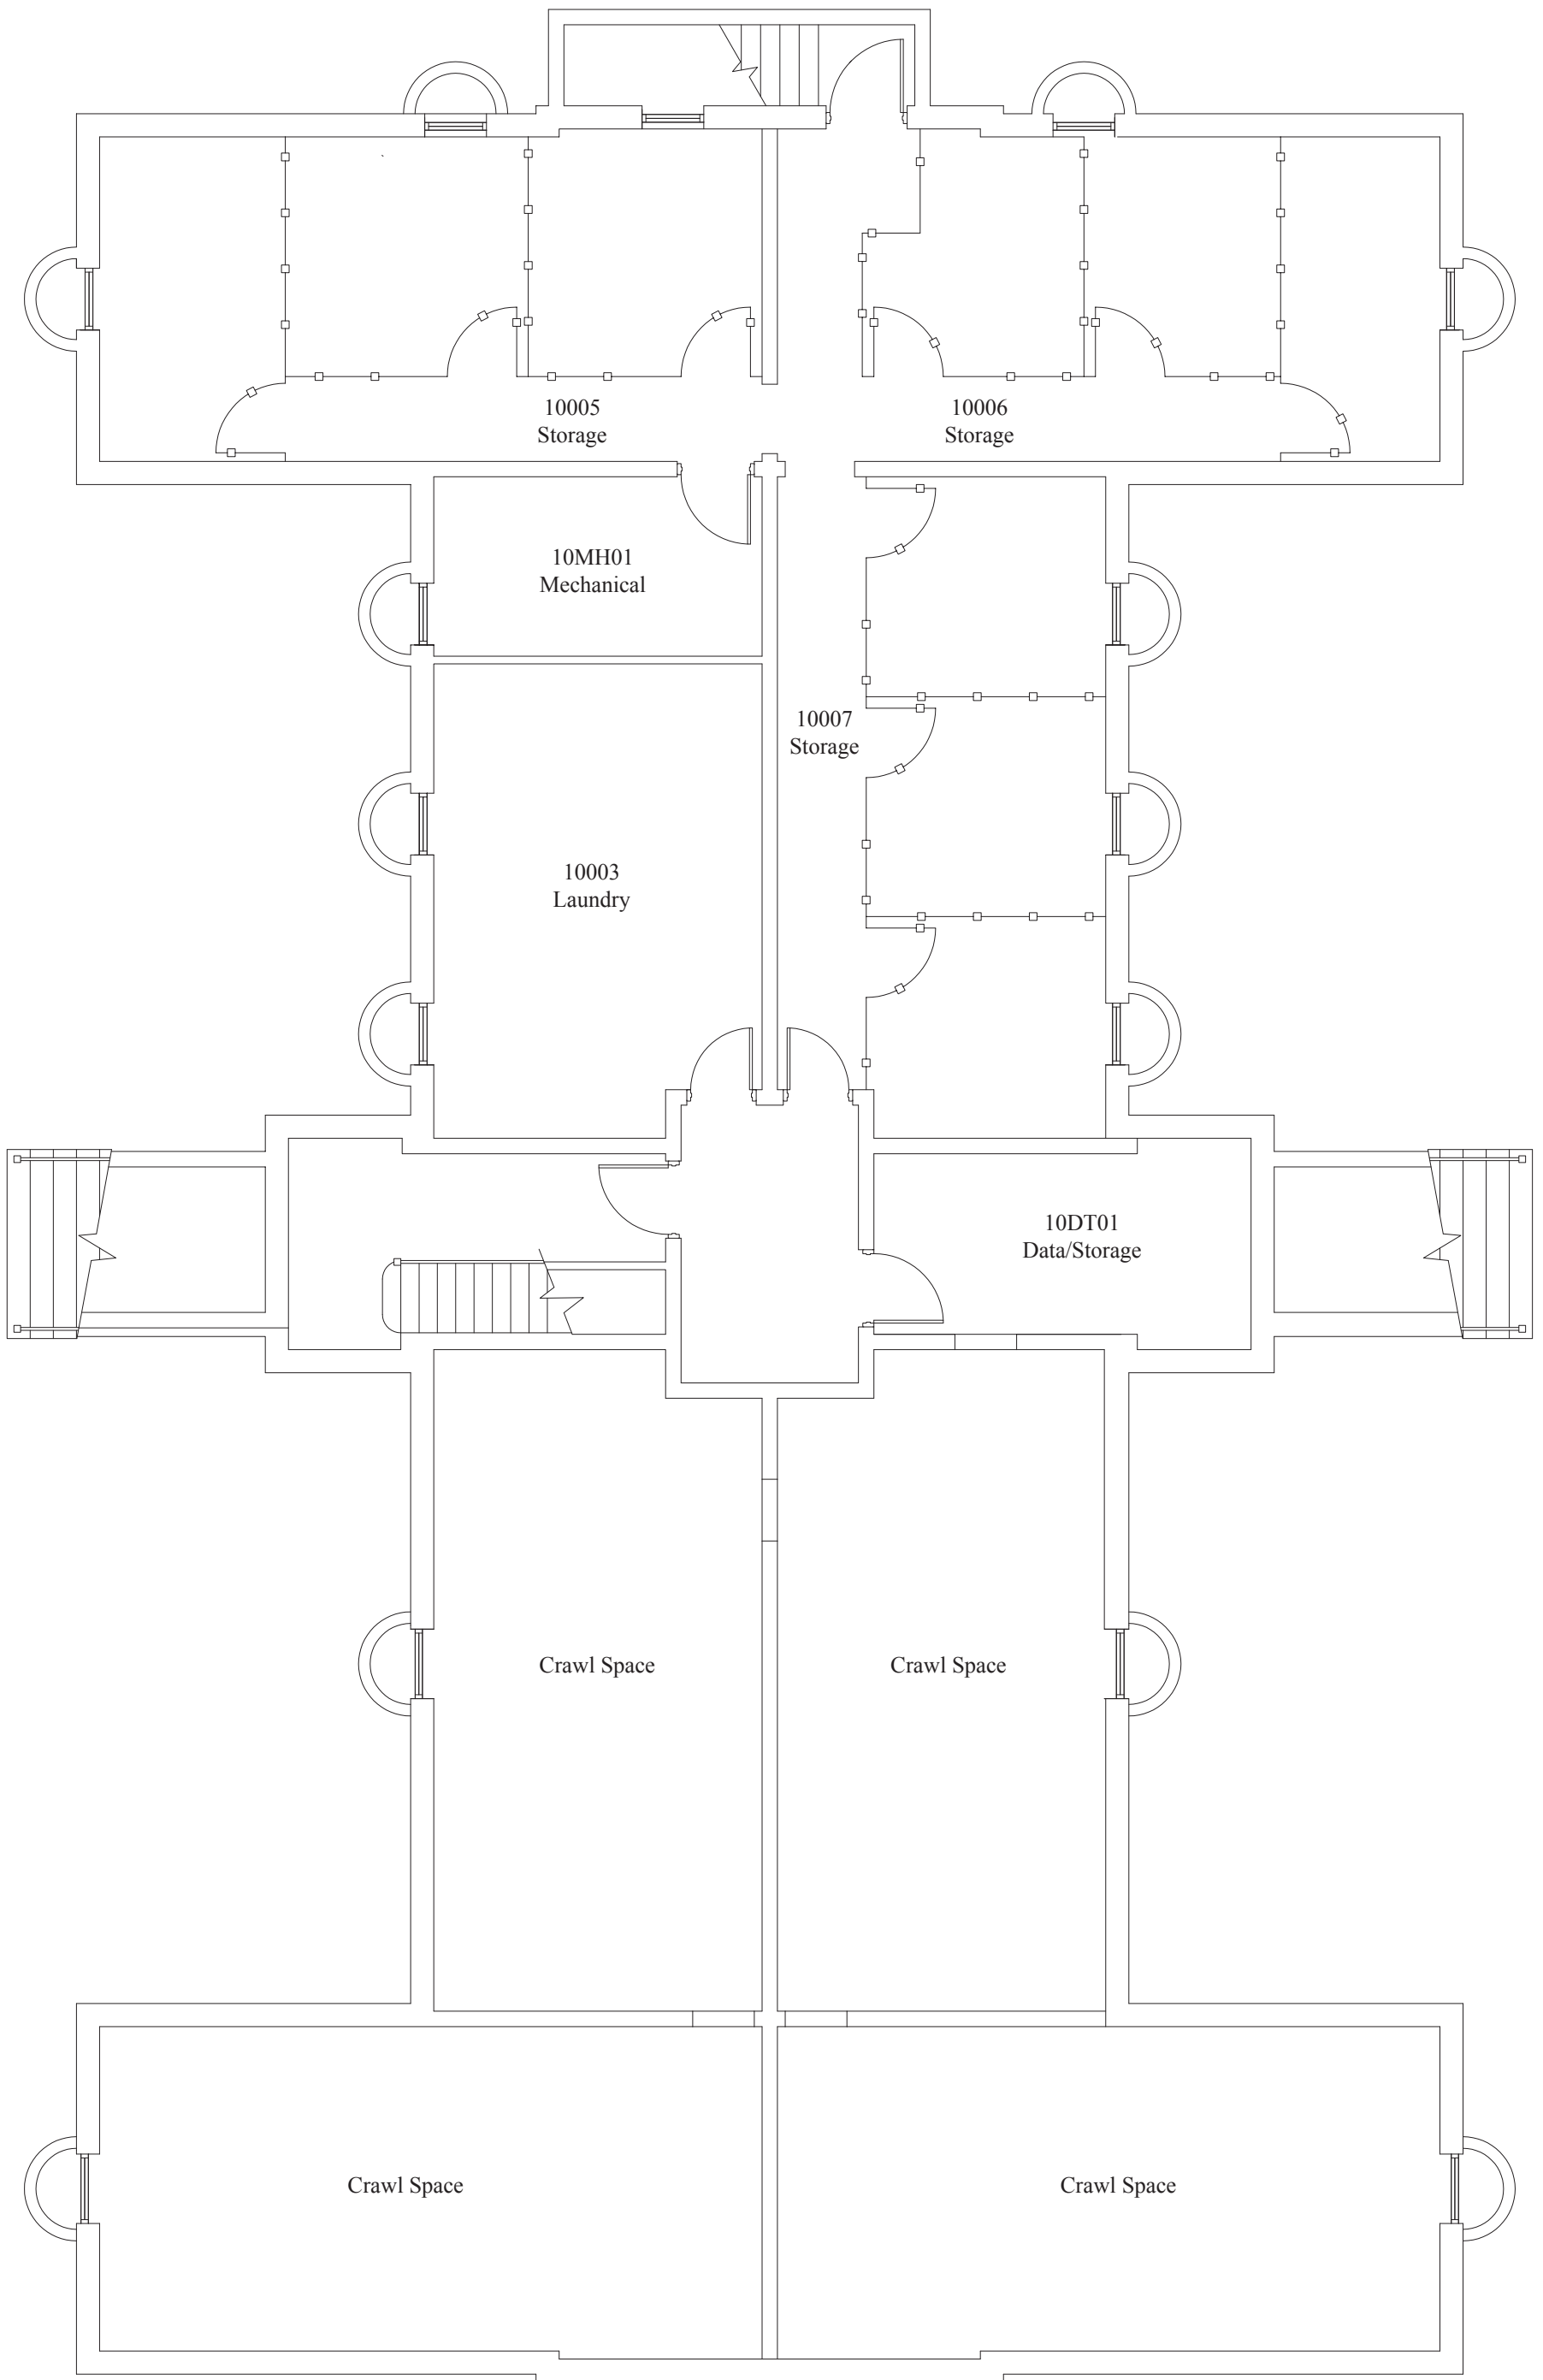

- Single
- Double
- Triple
- Staff
- Bathroom
- Org Lounge
- Offline

North Campus Apartment
Building 2 First Floor Plan

WAKE FOREST
UNIVERSITY

- Single
- Double
- Triple
- Staff
- Bathroom
- Org Lounge
- Offline

WAKE FOREST
UNIVERSITY

North Campus Apartment
Building 9 First Floor Plan

North Campus Apartment
Building 9 Second Floor Plan

WAKE FOREST
UNIVERSITY

North Campus Apartment
Building 10 Ground Floor Plan

WAKE FOREST
UNIVERSITY