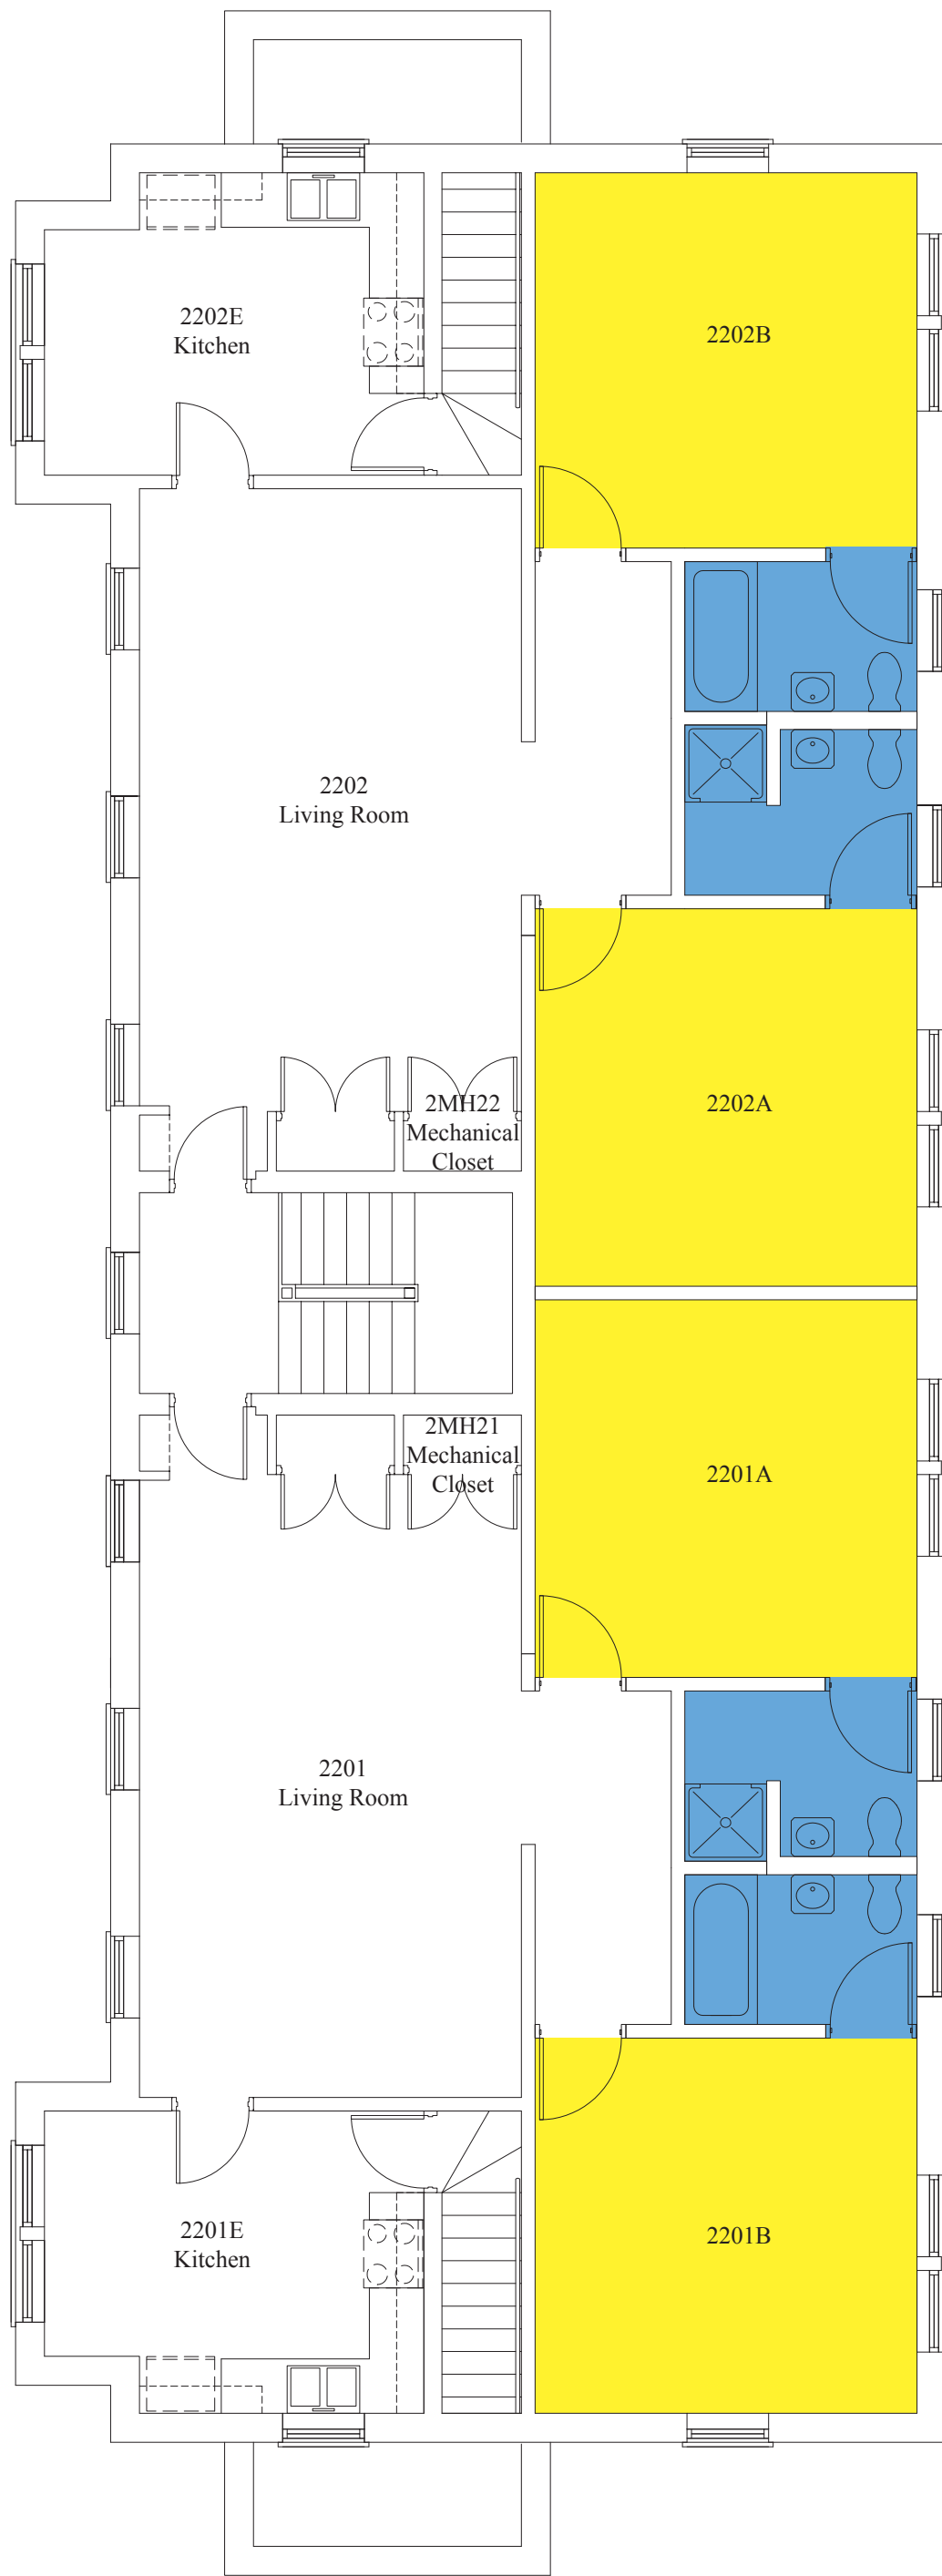

North Campus Apartment
Building 1 Ground Floor Plan

North Campus Apartment
Building 1 First Floor Plan

North Campus Apartment
Building 1 Second Floor Plan

WAKE FOREST
UNIVERSITY

North Campus Apartment
Building 2 Ground Floor Plan

- Single
- Double
- Triple
- Staff
- Bathroom
- Org Lounge
- Offline

North Campus Apartment
Building 2 First Floor Plan

WAKE FOREST
UNIVERSITY

- Single
- Double
- Triple
- Staff
- Bathroom
- Org Lounge
- Offline

North Campus Apartment
Building 2 Second Floor Plan

WAKE FOREST
UNIVERSITY

North Campus Apartment
Building 3 Ground Floor Plan

WAKE FOREST
UNIVERSITY

North Campus Apartment
Building 3 First Floor Plan

WAKE FOREST
UNIVERSITY

North Campus Apartment
Building 3 Second Floor Plan

North Campus Apartment
Building 4 Ground Floor Plan

WAKE FOREST
UNIVERSITY

North Campus Apartment
Building 4 First Floor Plan

WAKE FOREST
UNIVERSITY

- Single
- Double
- Triple
- Staff
- Bathroom
- Org Lounge
- Offline