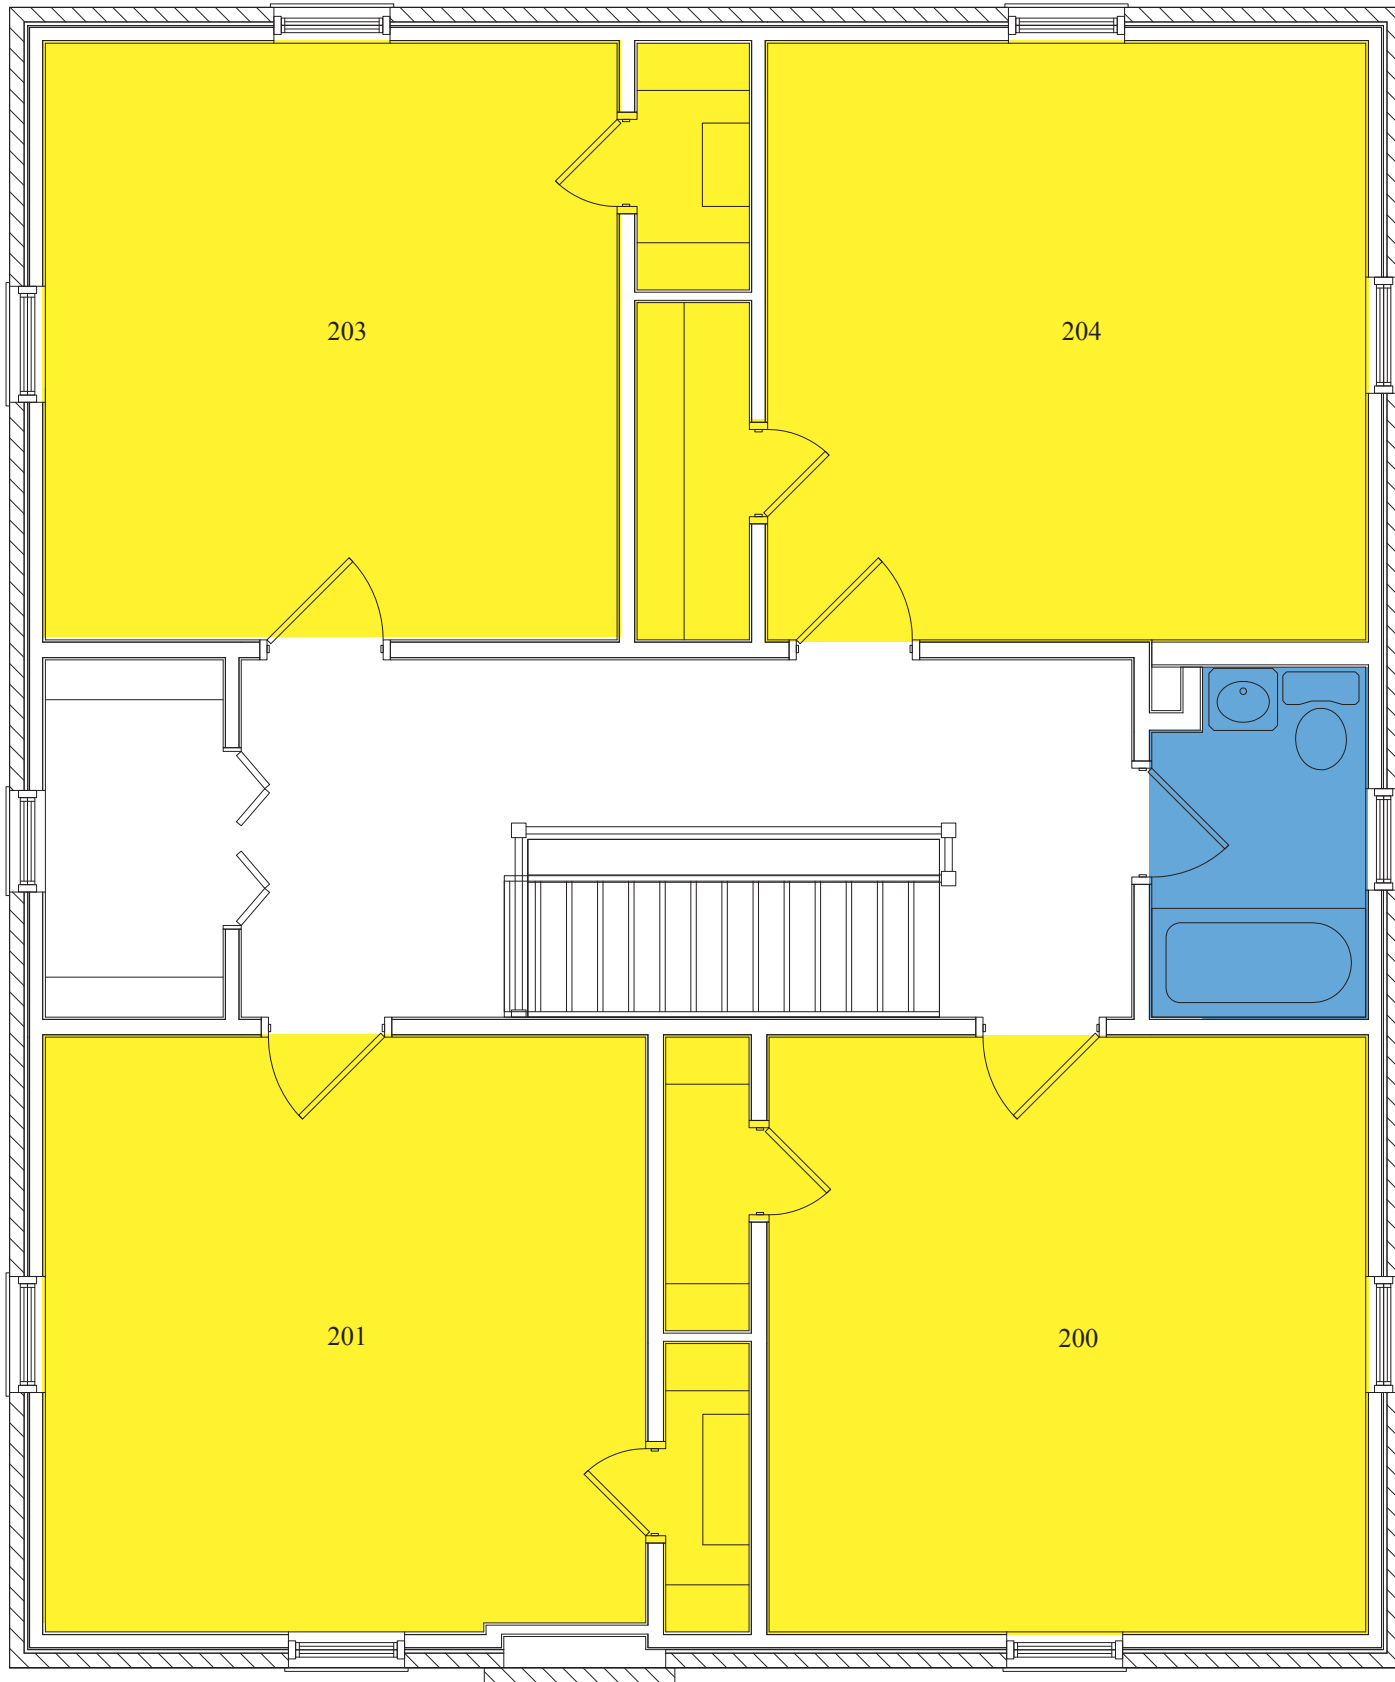

- Single
- Double
- Triple
- Staff
- Bathroom
- Org Lounge

1157 Polo Road
First Floor Plan

- Single
- Double
- Triple
- Staff
- Bathroom
- Org Lounge

1157 Polo Road
Second Floor Plan

WAKE FOREST
UNIVERSITY