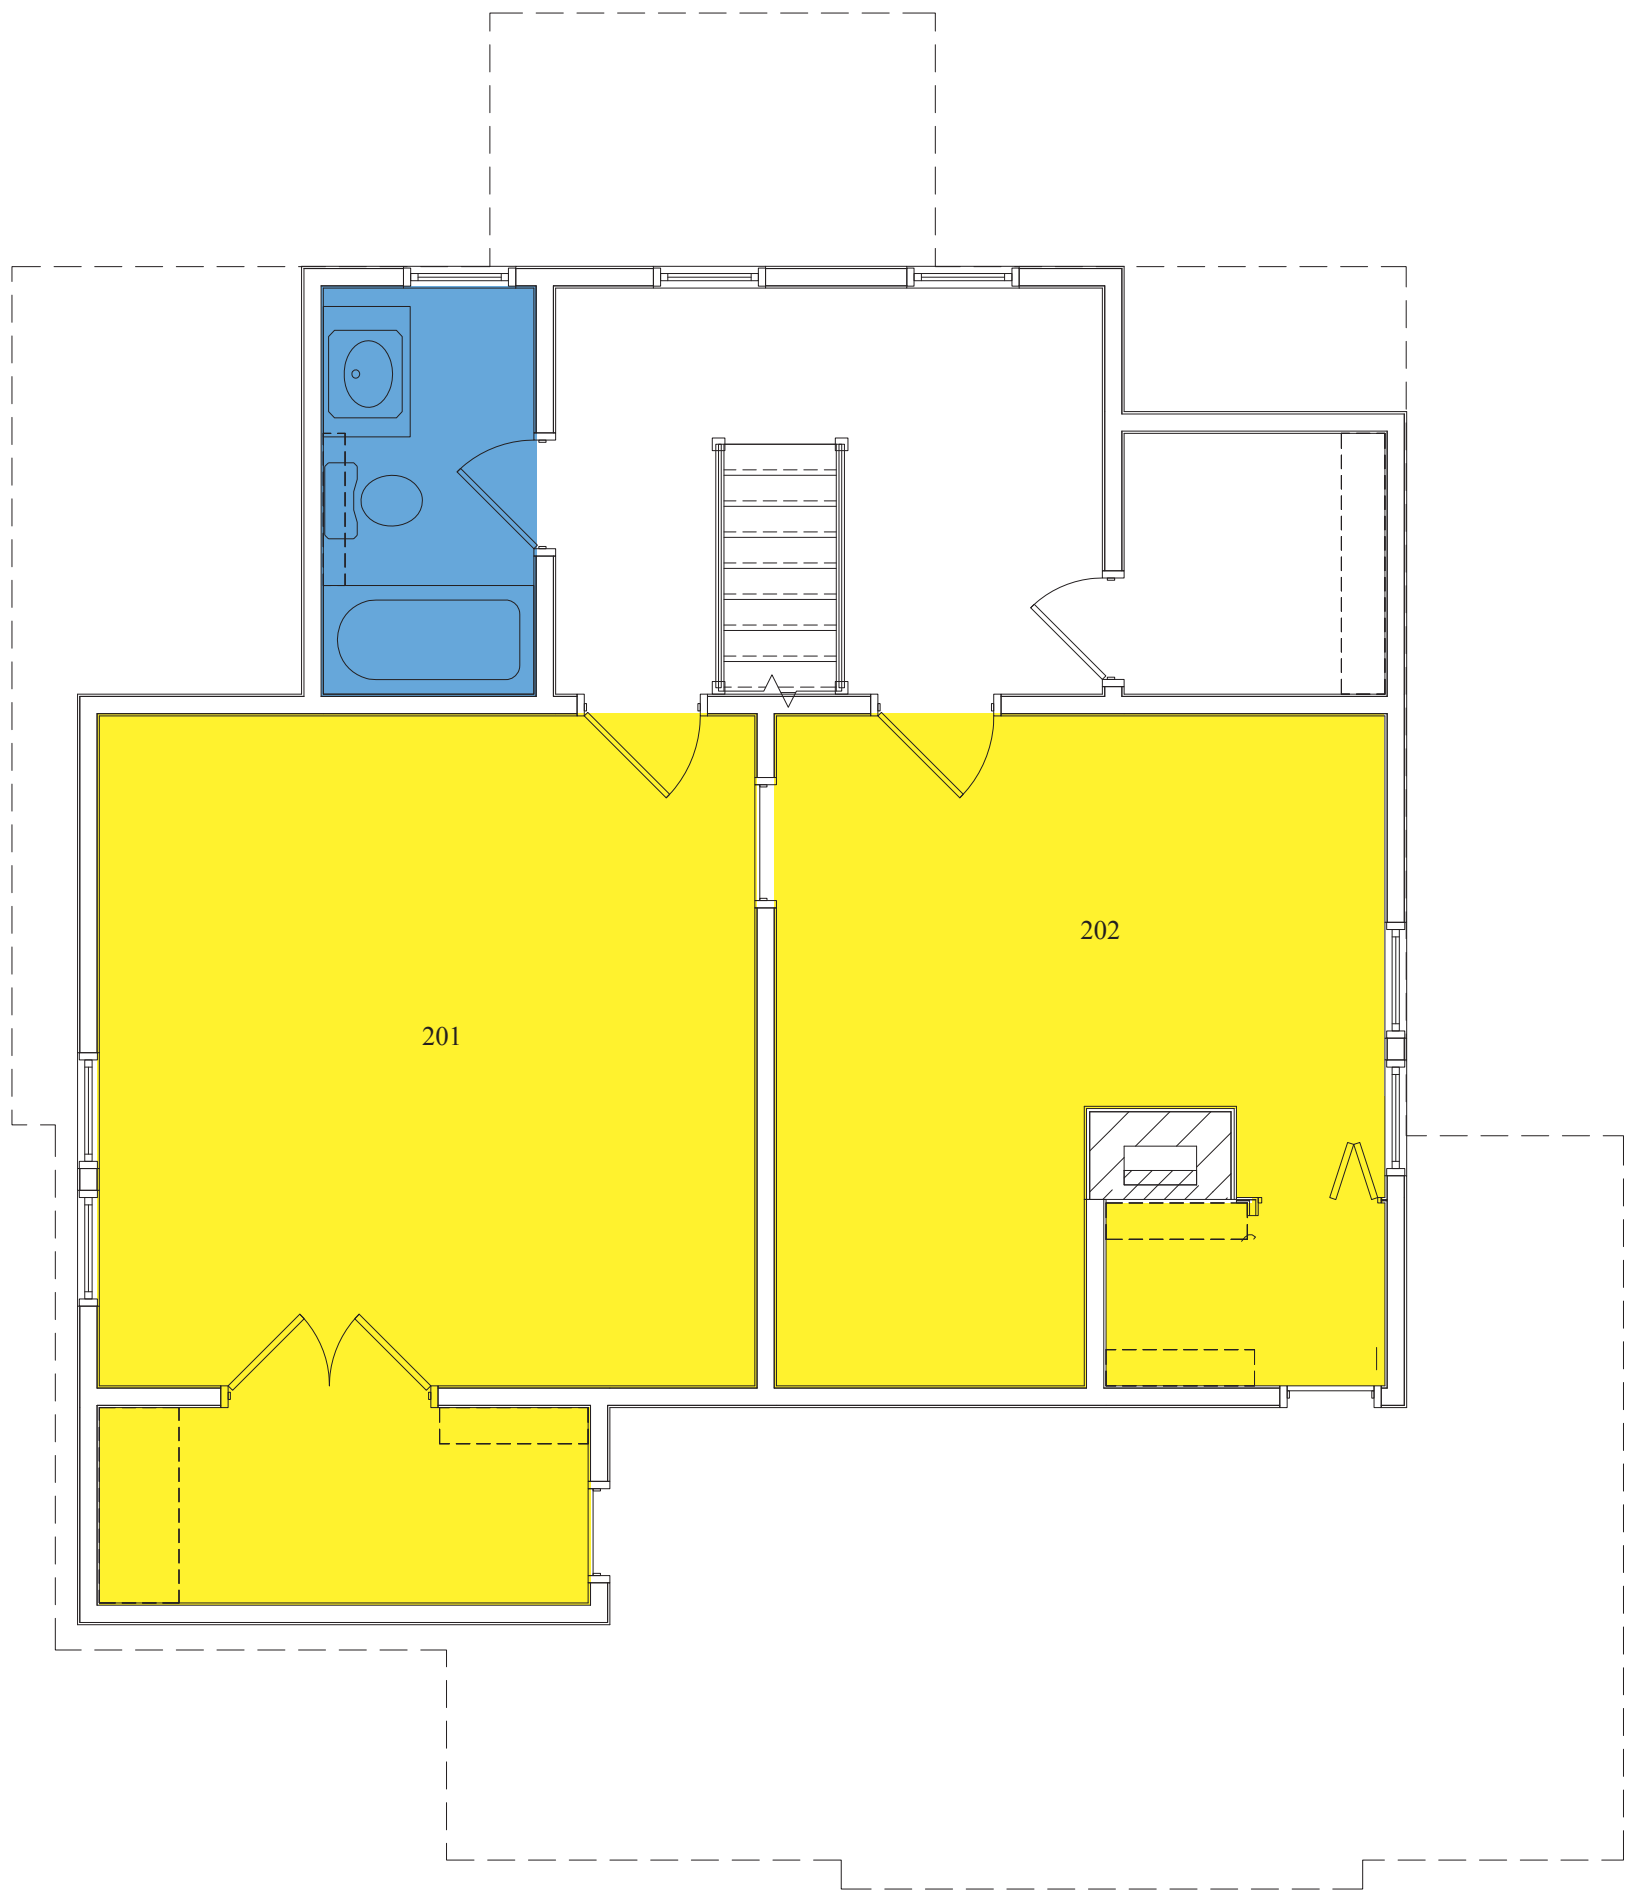

- Single
- Double
- Triple
- Staff
- Bathroom
- Org Lounge

1145 Polo Road  
First Floor Plan

**WAKE FOREST**  
UNIVERSITY

- Single
- Double
- Triple
- Staff
- Bathroom
- Org Lounge

1145 Polo Road  
Second Floor Plan

**WAKE FOREST**  
UNIVERSITY

- Single
- Double
- Triple
- Staff
- Bathroom
- Org Lounge

1145 Polo Road  
Detached Studio Apartment

**WAKE FOREST**  
UNIVERSITY