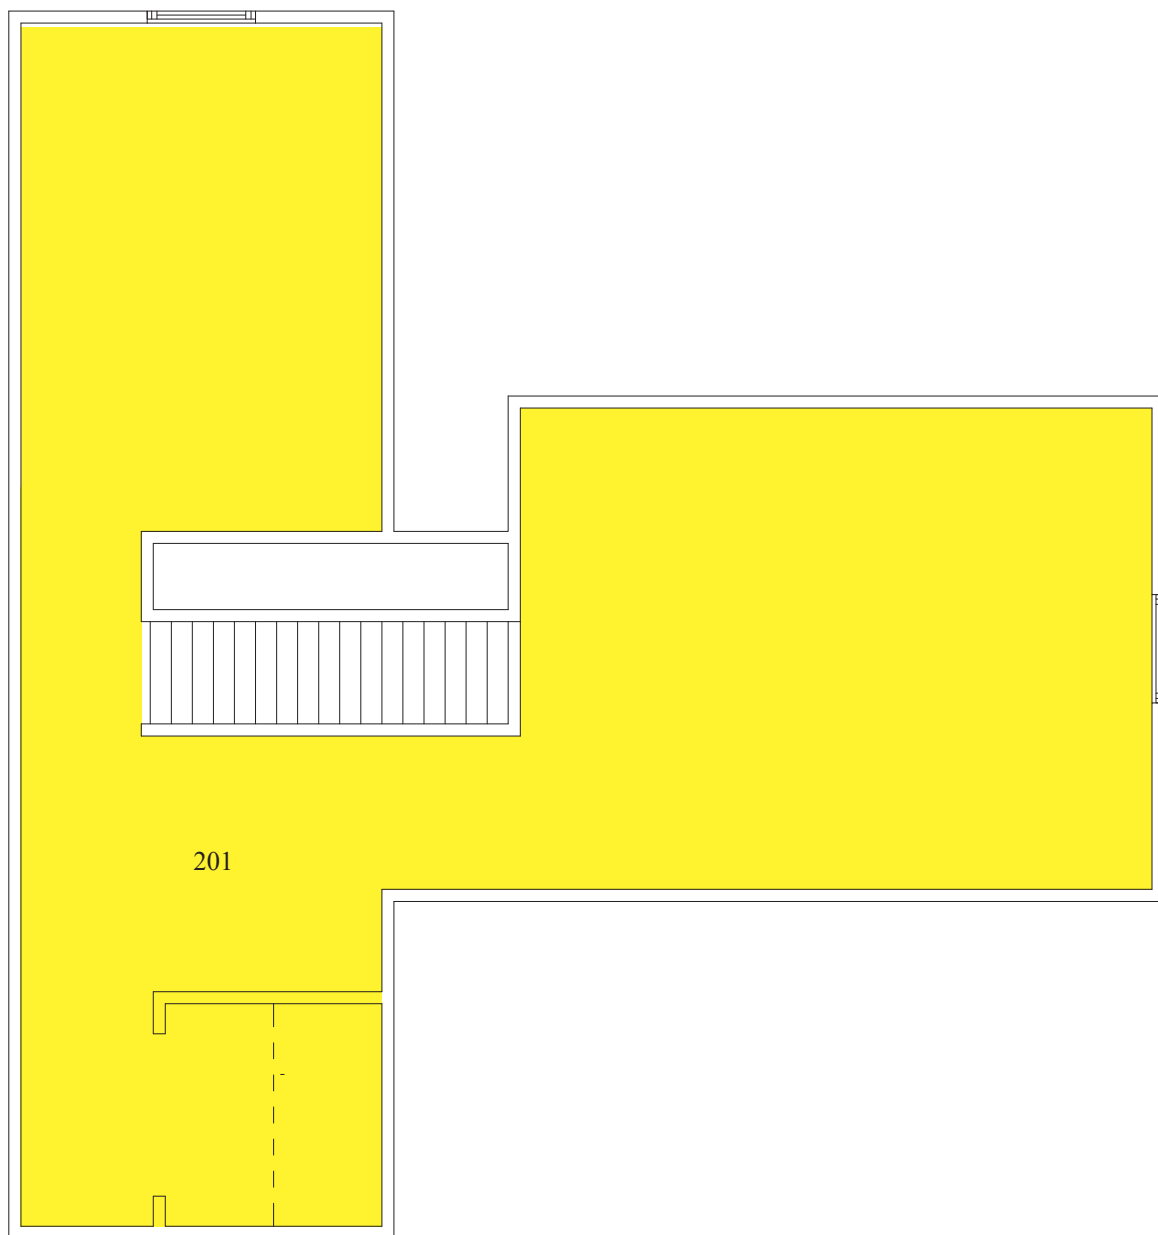

109-111 Rosedale Circle
First Floor Plan

- Single
- Double
- Triple
- Staff
- Bathroom
- Org Lounge

109-111 Rosedale Circle
Second Floor Plan

WAKE FOREST
UNIVERSITY