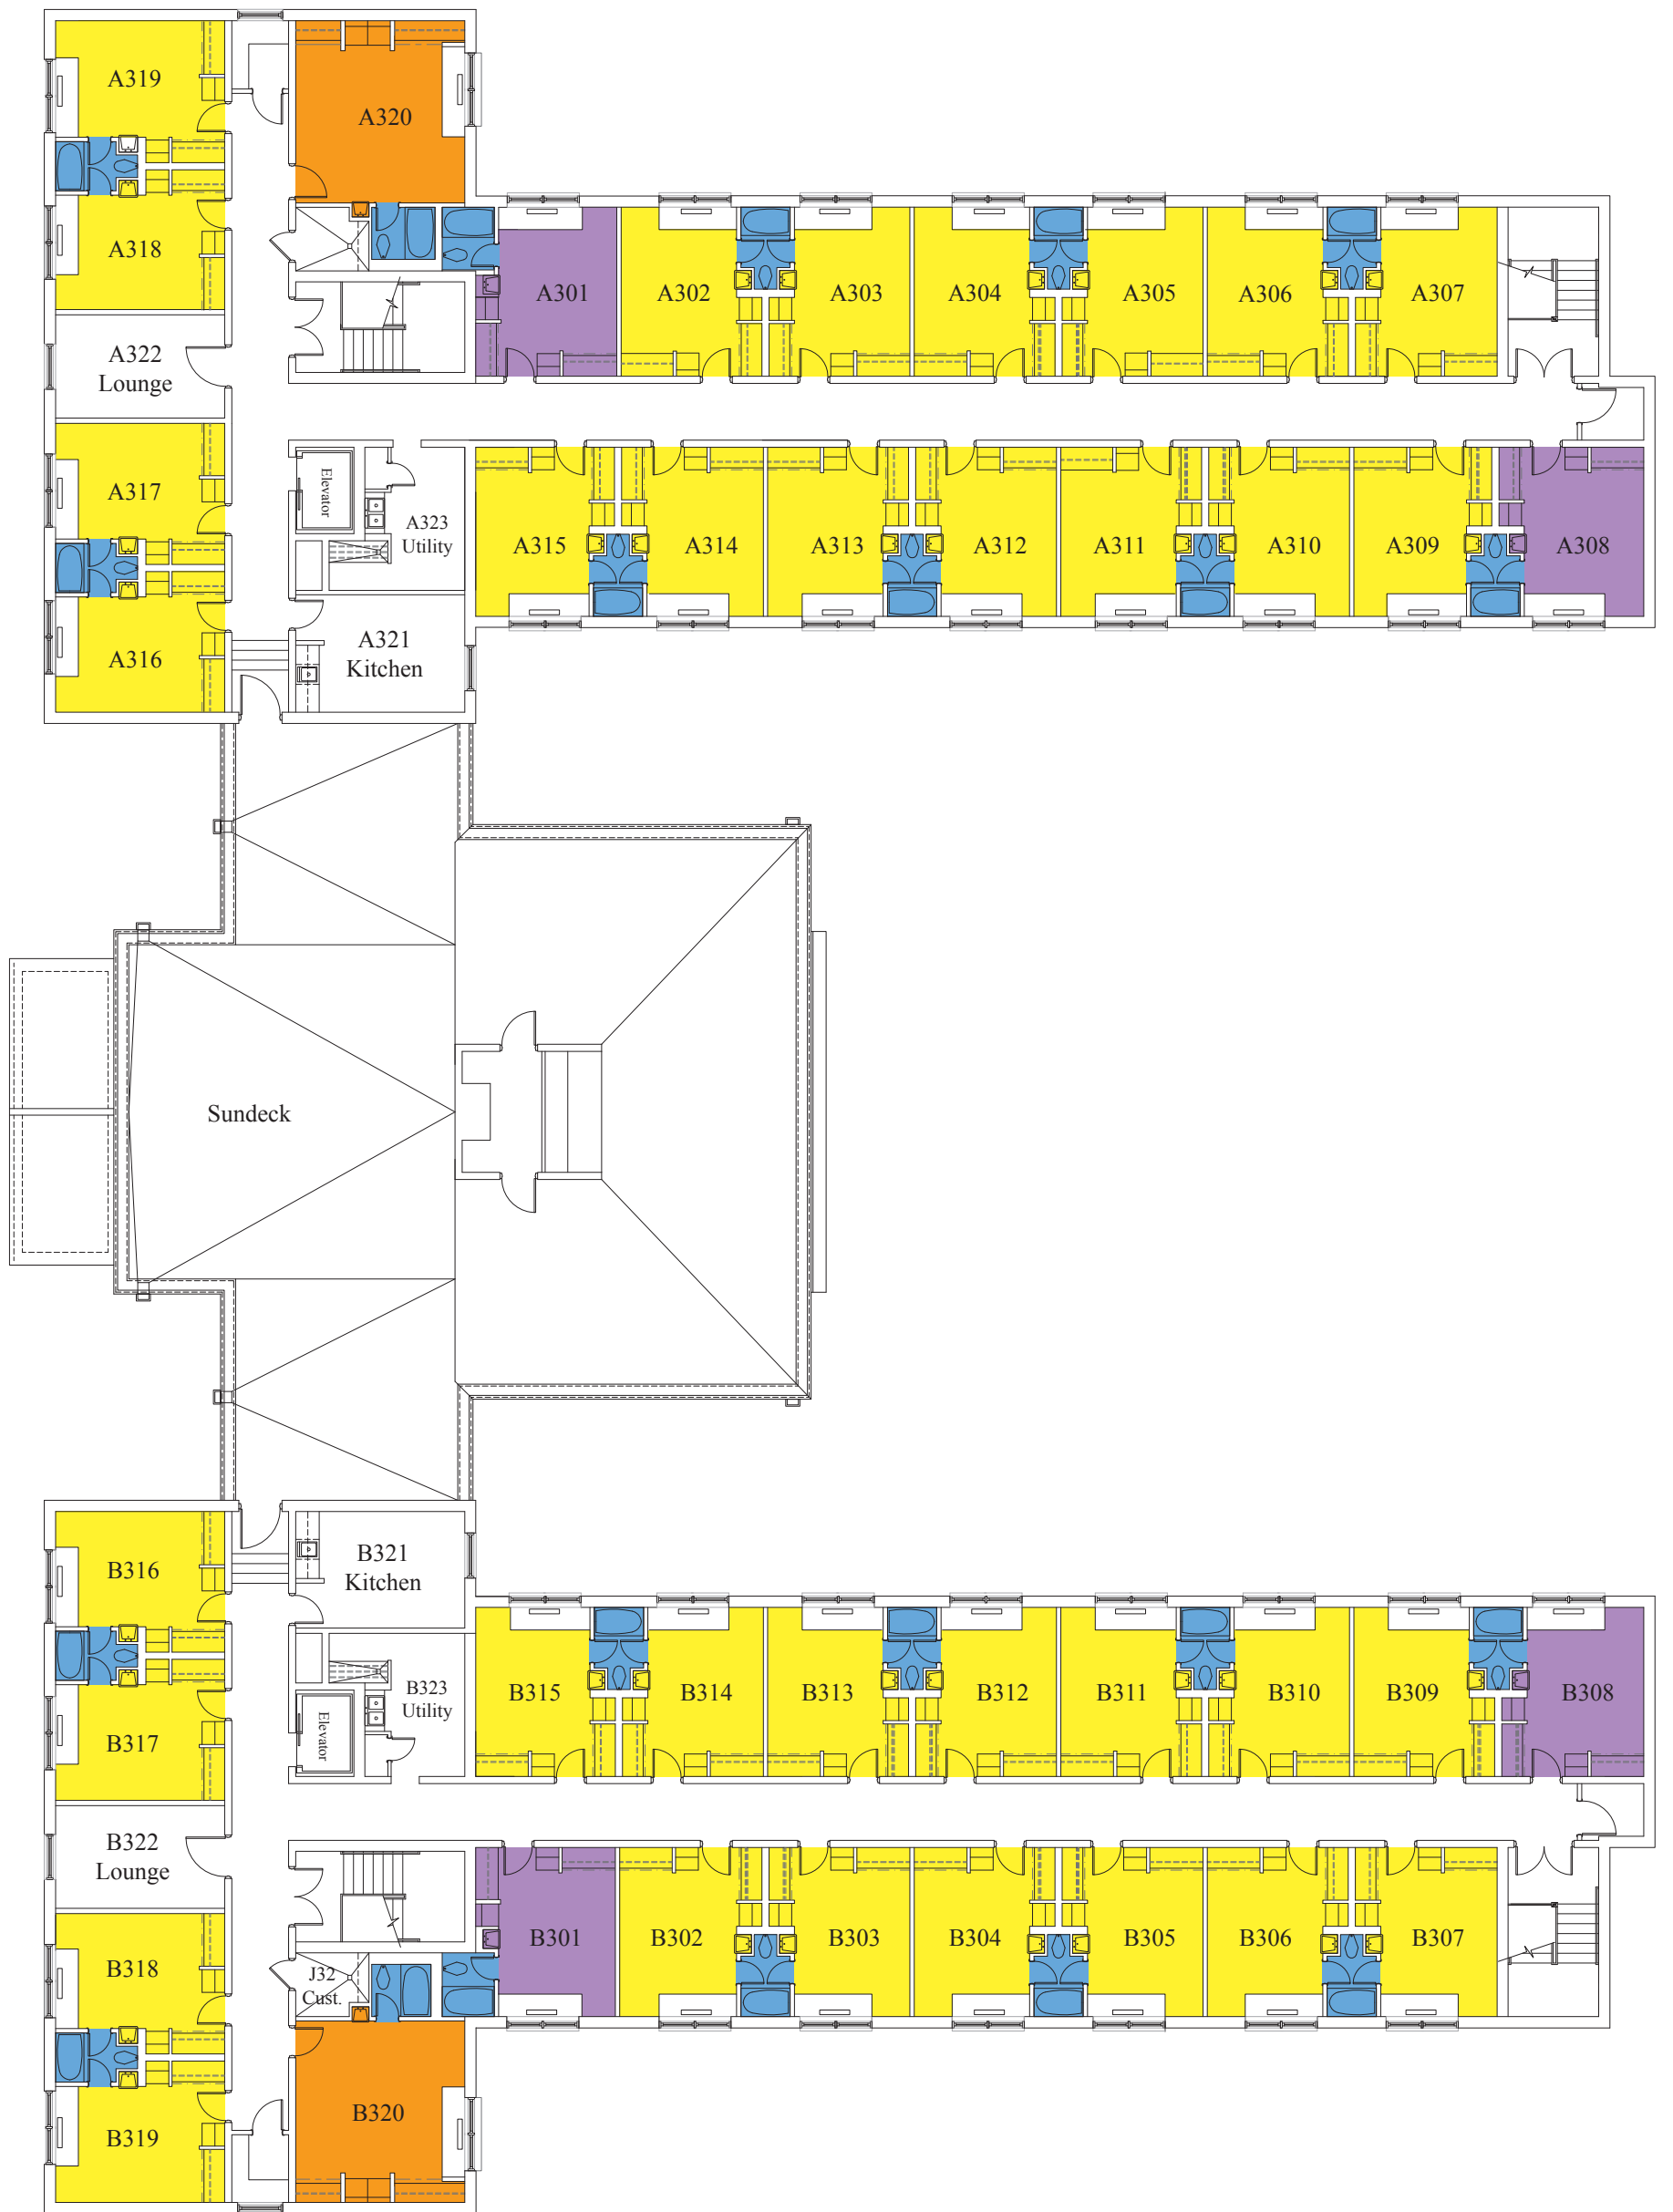

- Single
- Double
- Triple
- Staff
- Bathroom
- Org Lounge

Luter Residence Hall
Ground Floor Plan

WAKE FOREST
UNIVERSITY

Luter Residence Hall
First Floor Plan

WAKE FOREST
UNIVERSITY

- Single
- Double
- Triple
- Staff
- Bathroom
- Org Lounge

Luter Residence Hall
Second Floor Plan

WAKE FOREST
UNIVERSITY

- Single
- Double
- Triple
- Staff
- Bathroom
- Org Lounge

Luter Residence Hall
Third Floor Plan

WAKE FOREST
UNIVERSITY