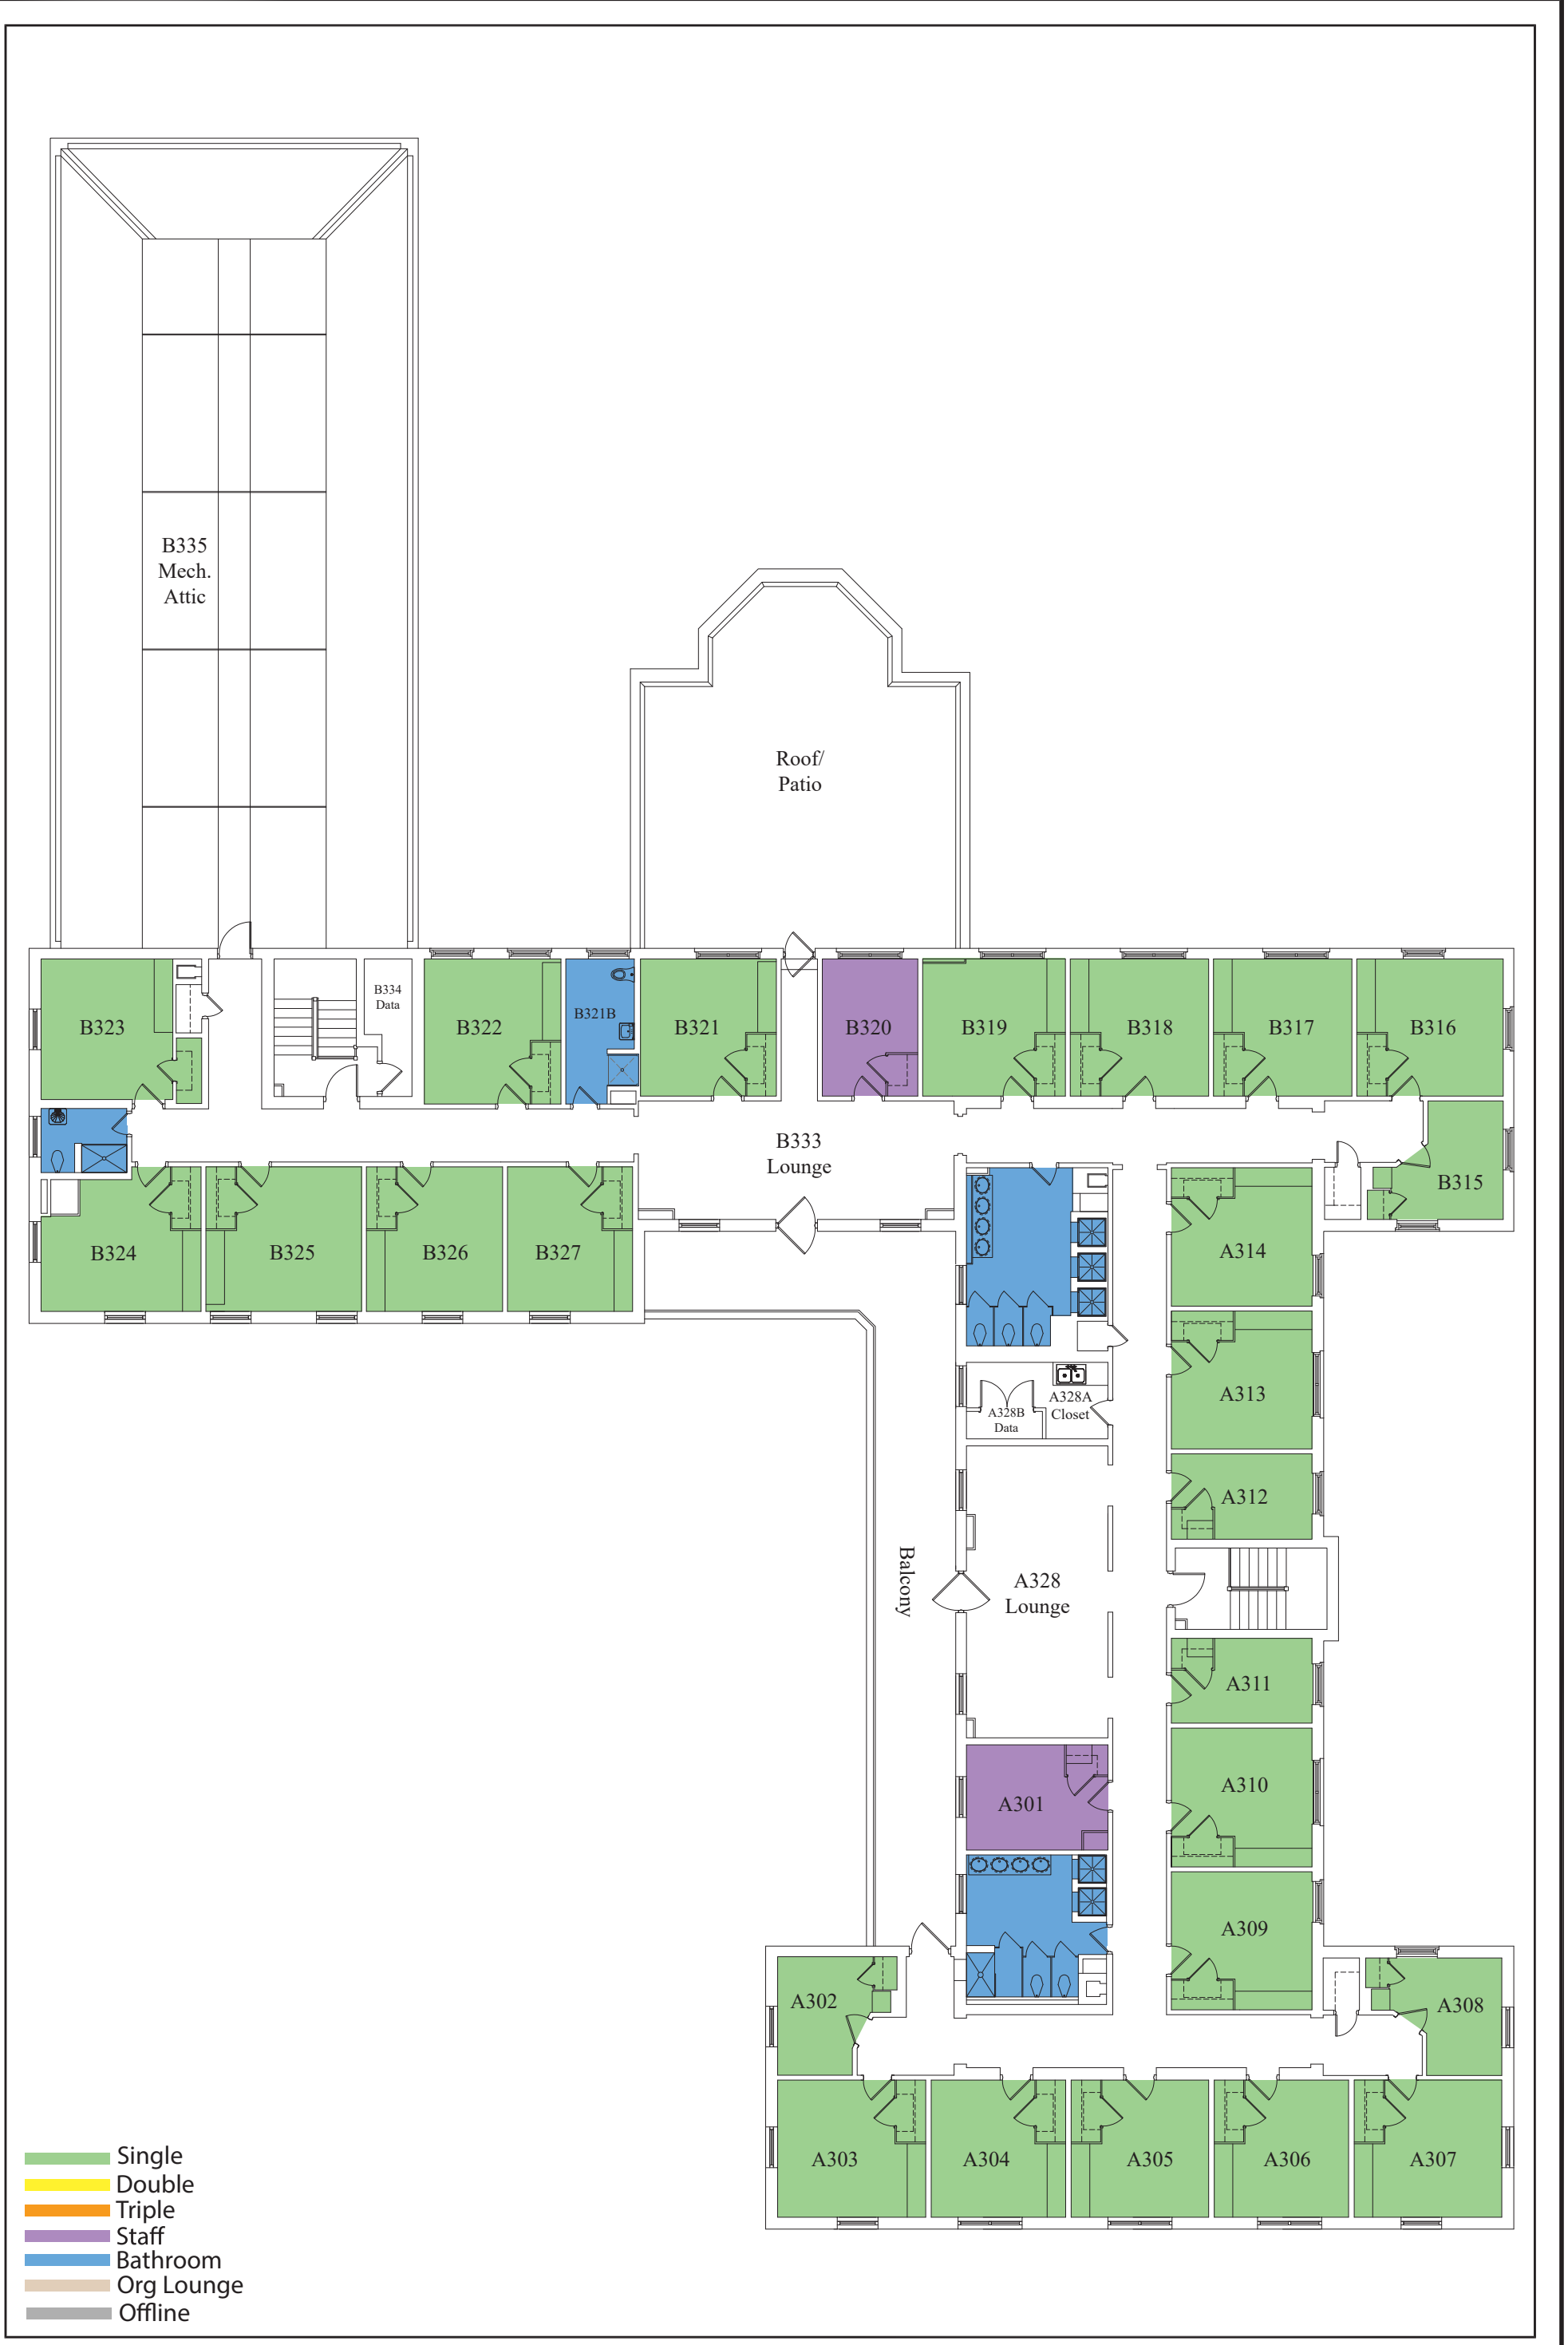

Johnson Residence Hall  
Ground Floor Plan

WAKE FOREST  
UNIVERSITY

Johnson Residence Hall  
First Floor Plan

Johnson Residence Hall  
Second Floor Plan

WAKE FOREST  
UNIVERSITY

Johnson Residence Hall  
Third Floor Plan