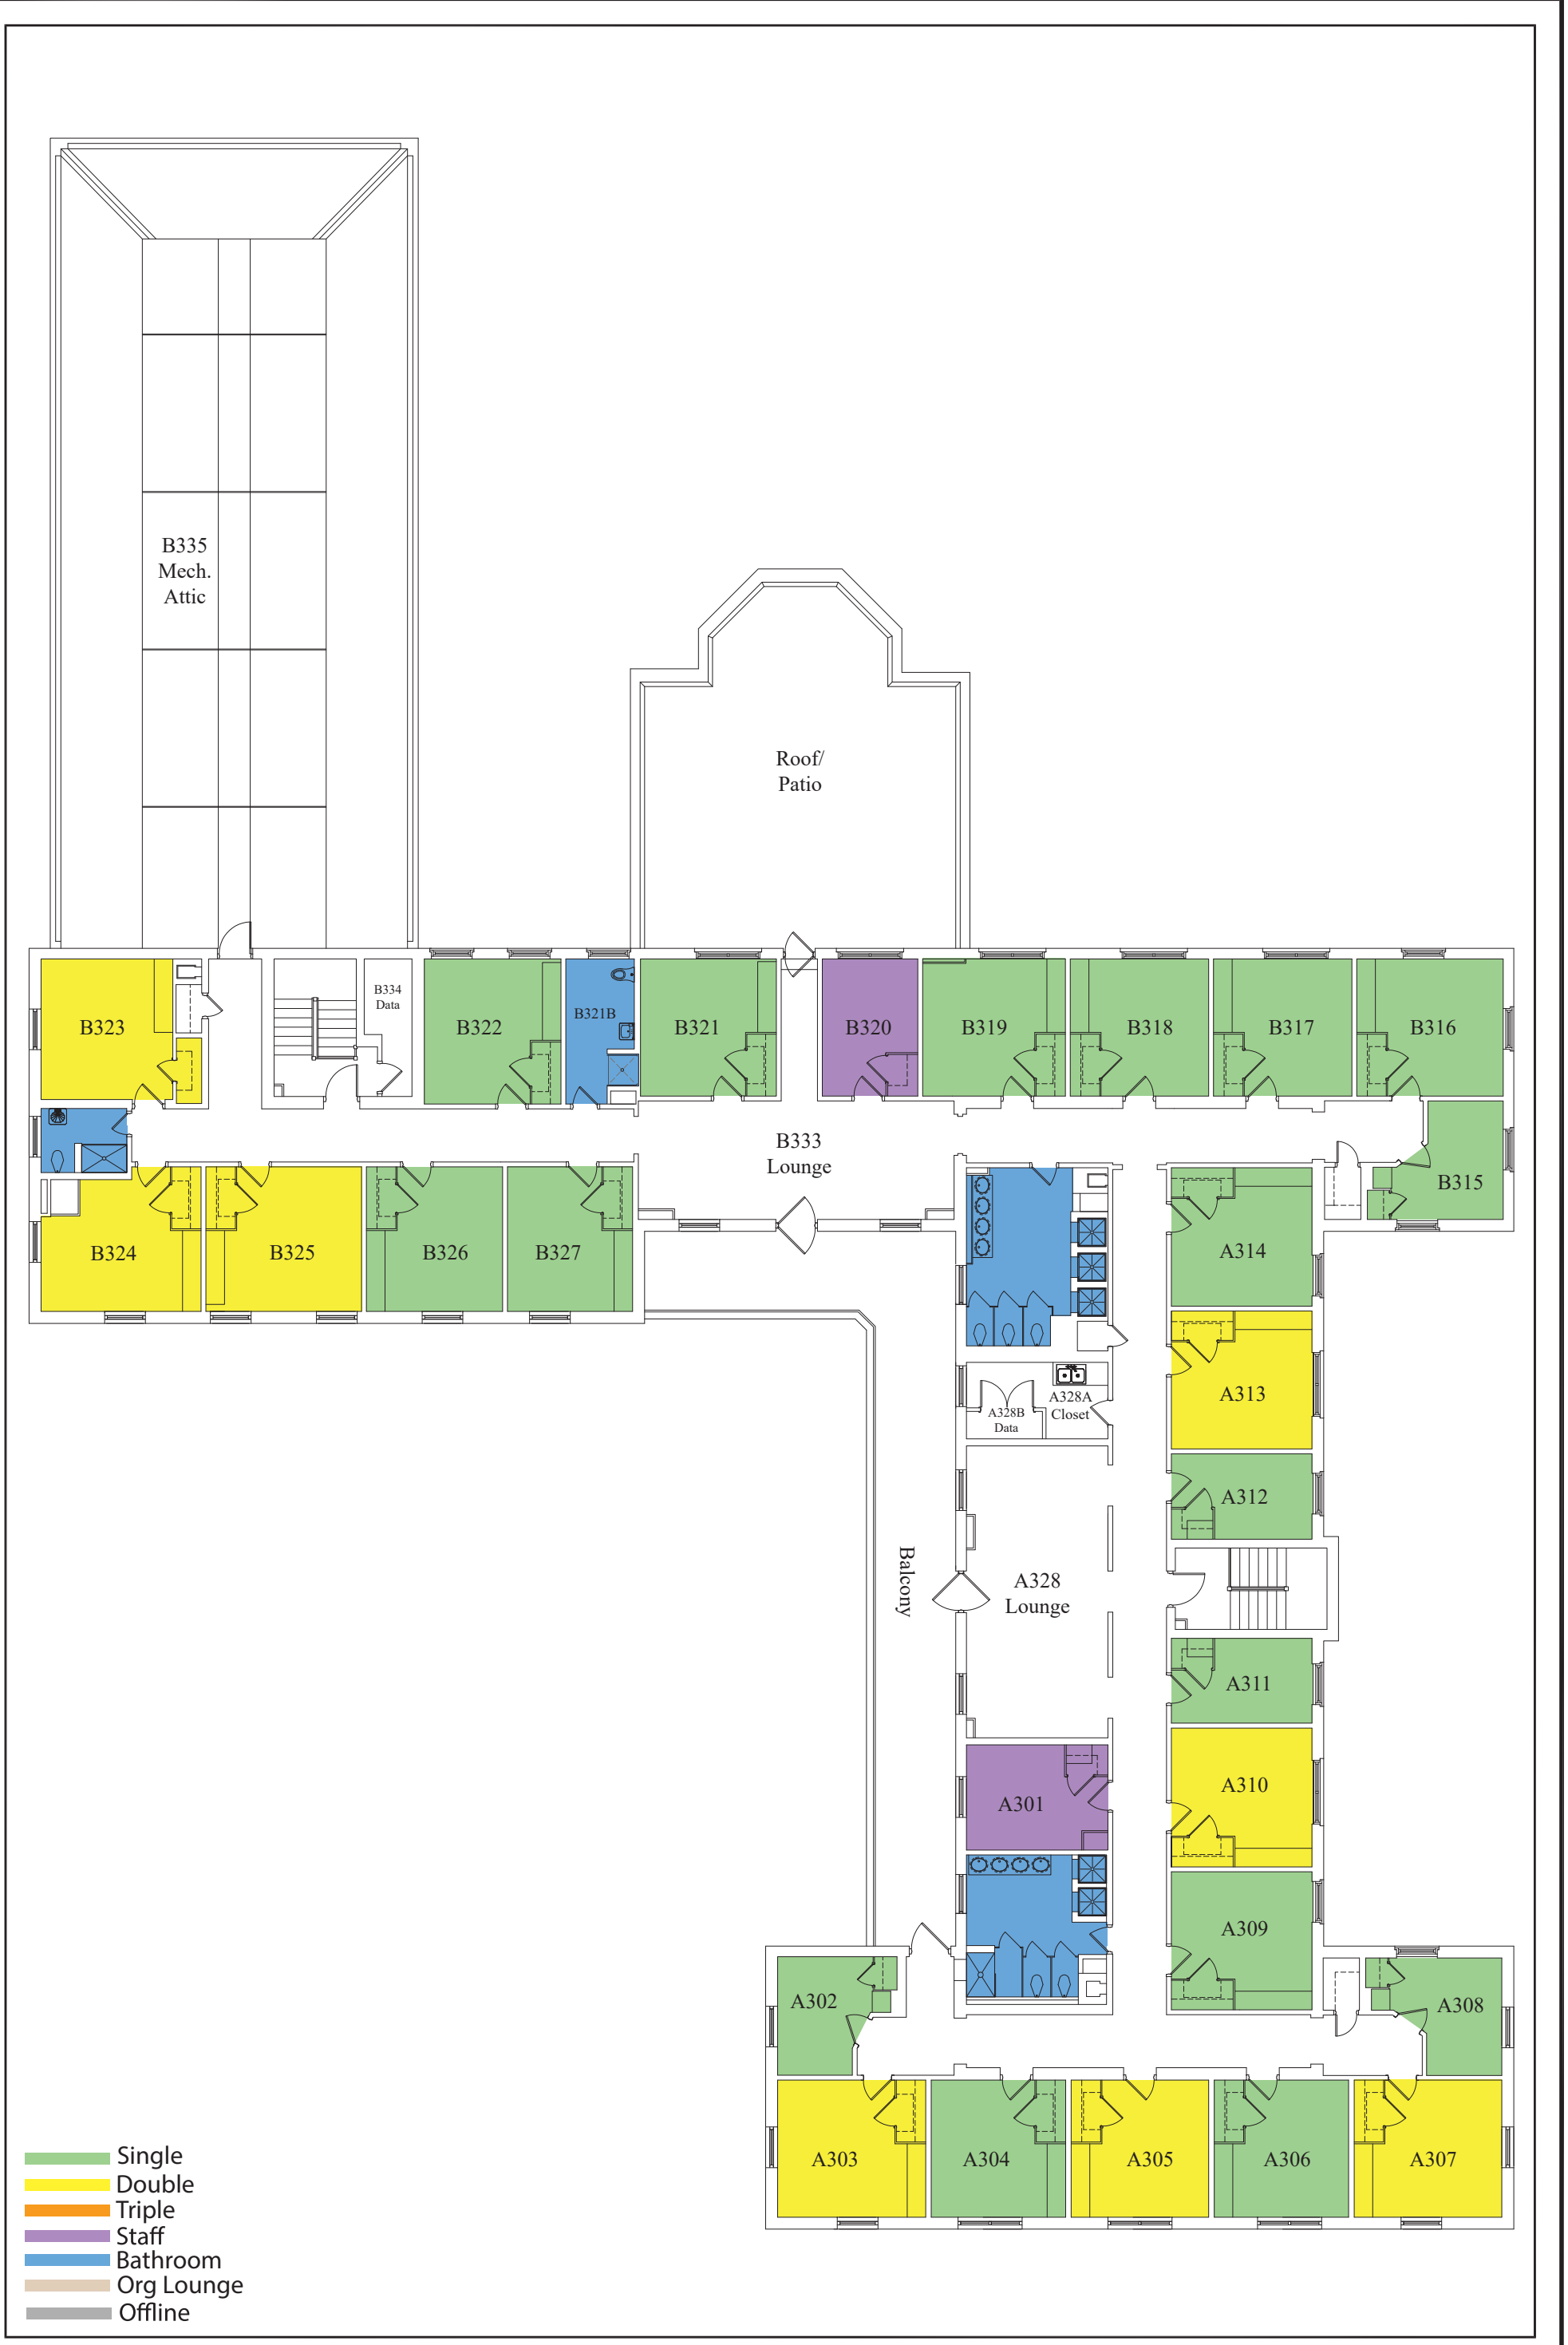

Johnson Residence Hall
Ground Floor Plan

WAKE FOREST
UNIVERSITY

Johnson Residence Hall
First Floor Plan

WAKE FOREST
UNIVERSITY

Johnson Residence Hall
Second Floor Plan

WAKE FOREST
UNIVERSITY

- Single
- Double
- Triple
- Staff
- Bathroom
- Org Lounge
- Offline

Johnson Residence Hall
Third Floor Plan