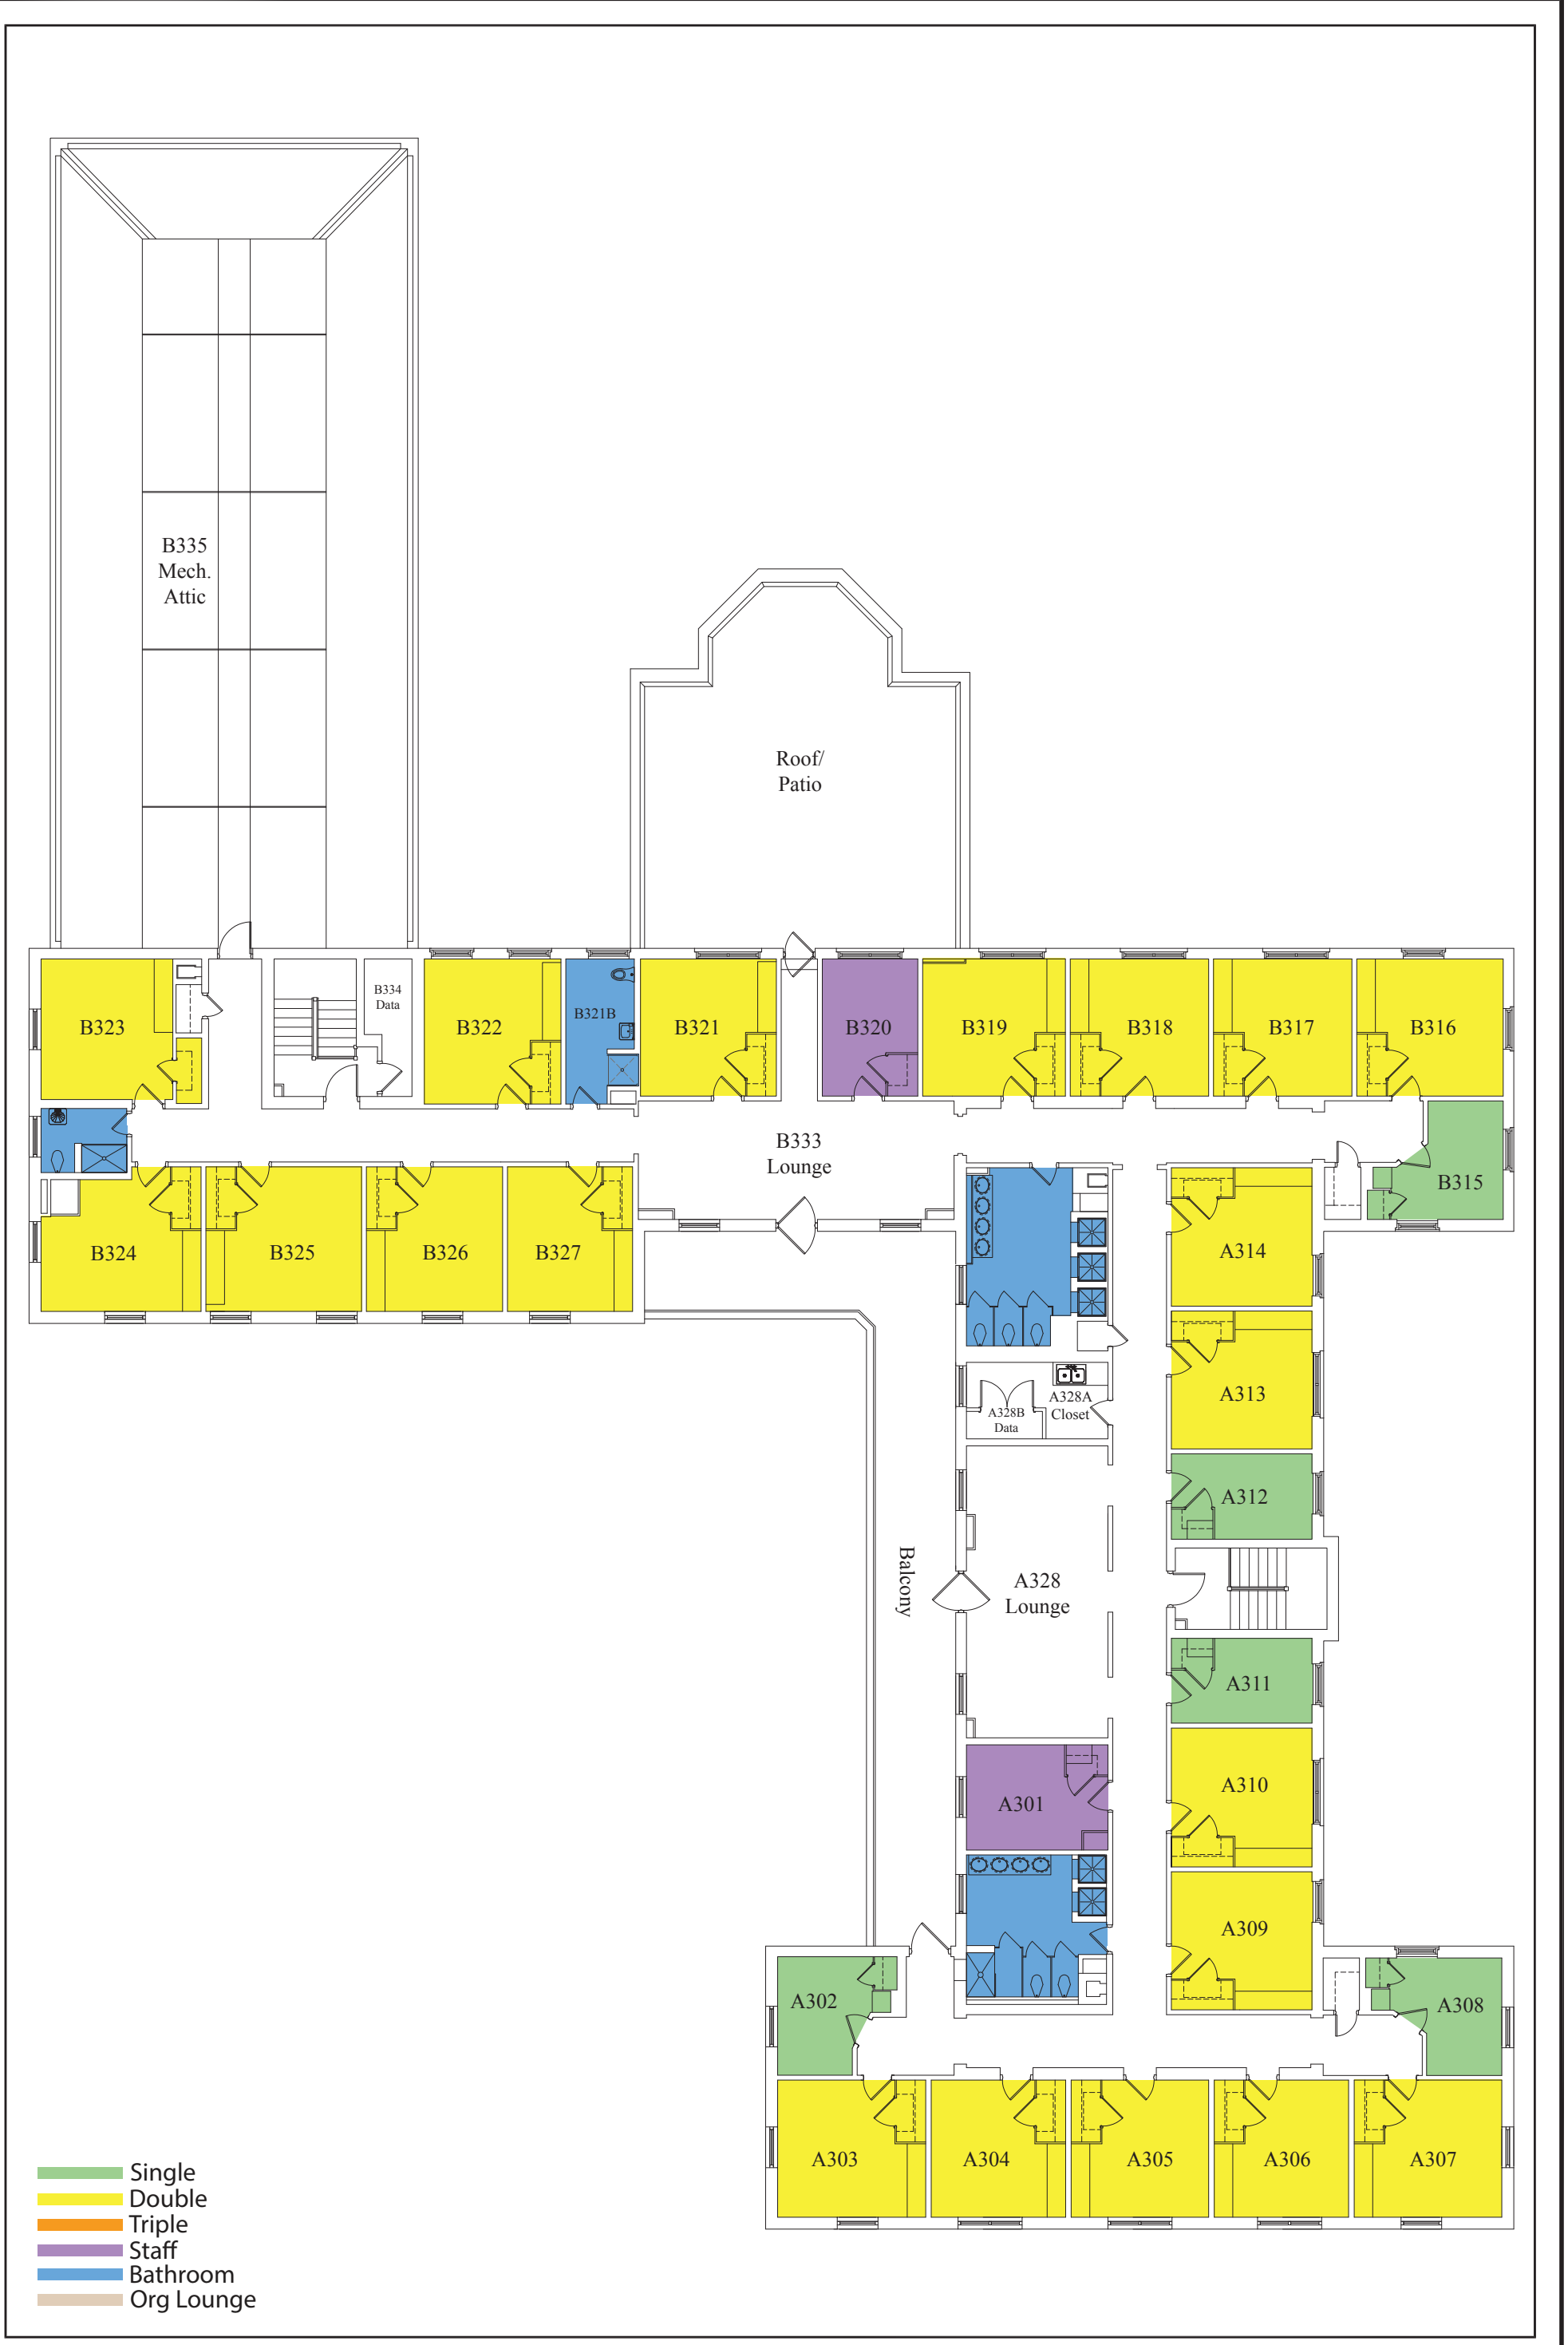

Johnson Residence Hall
Ground Floor Plan

WAKE FOREST
UNIVERSITY

Johnson Residence Hall
First Floor Plan

WAKE FOREST
UNIVERSITY

- Single
- Double
- Triple
- Staff
- Bathroom
- Org Lounge

Johnson Residence Hall
Second Floor Plan

WAKE FOREST
UNIVERSITY

Johnson Residence Hall
Third Floor Plan