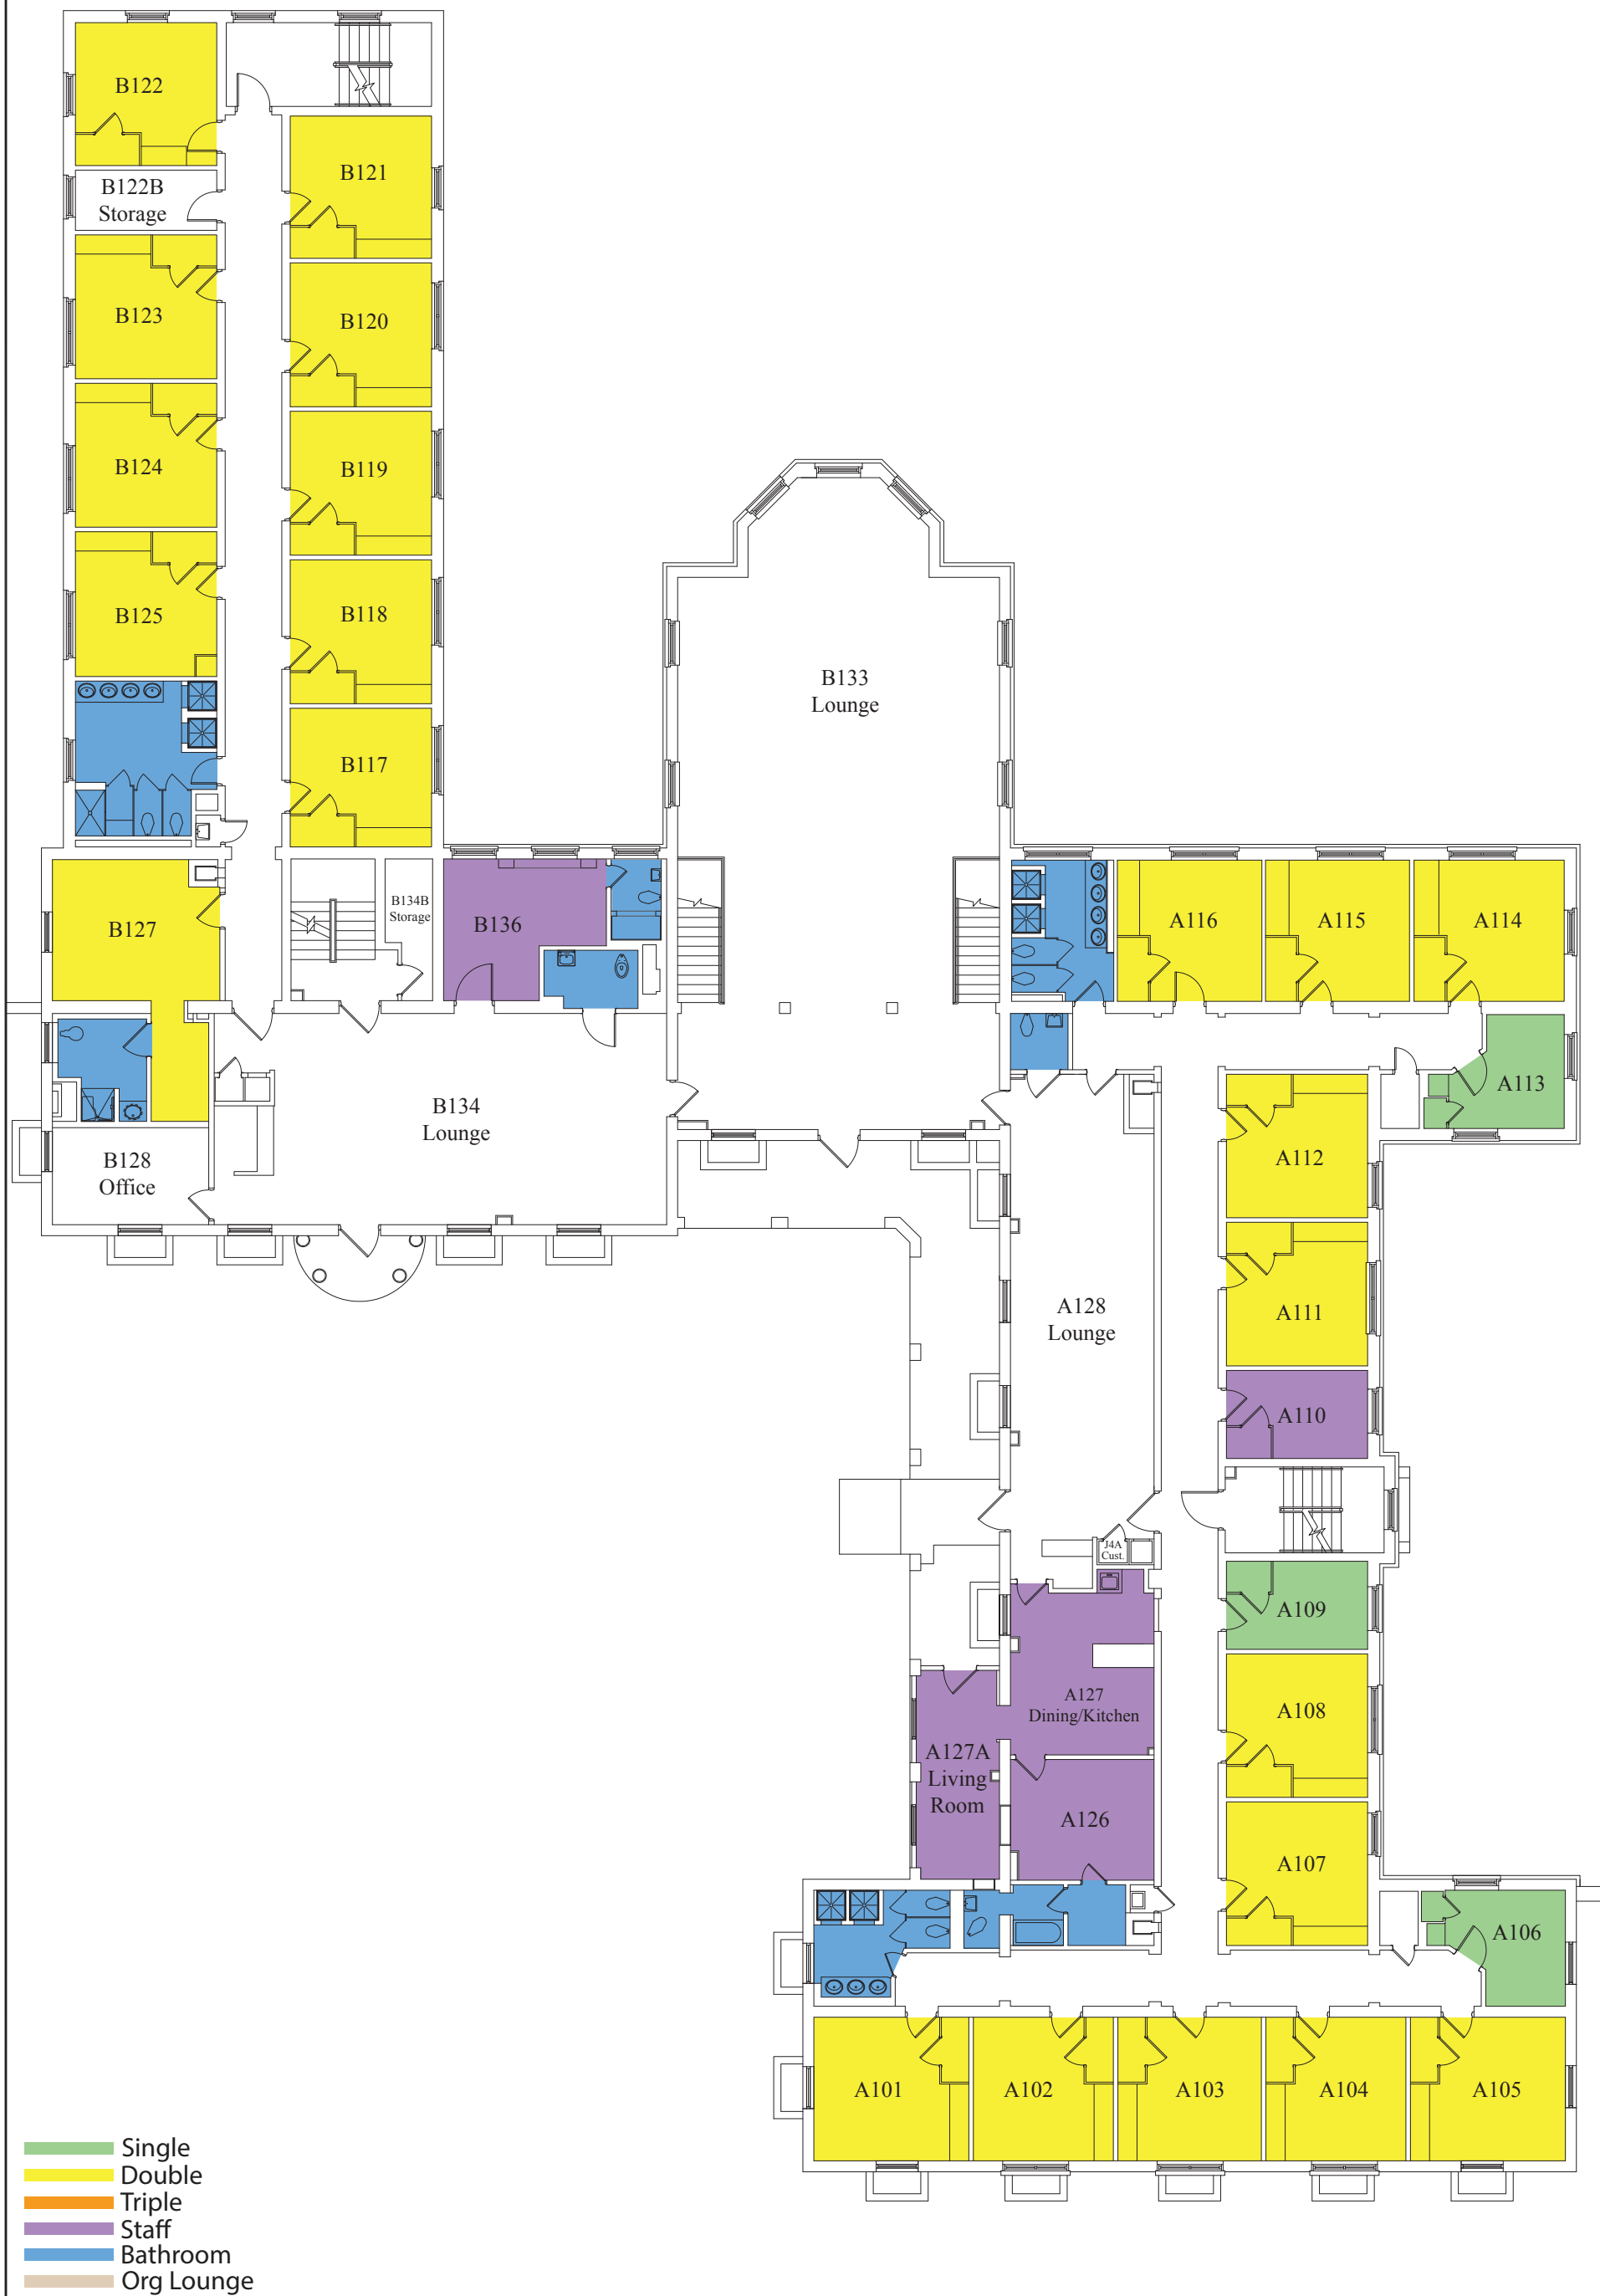

Johnson Residence Hall
Ground Floor Plan

WAKE FOREST
UNIVERSITY

Johnson Residence Hall
First Floor Plan

WAKE FOREST
UNIVERSITY

- Single
- Double
- Triple
- Staff
- Bathroom
- Org Lounge

Johnson Residence Hall
Second Floor Plan

WAKE FOREST
UNIVERSITY

Johnson Residence Hall
Third Floor Plan