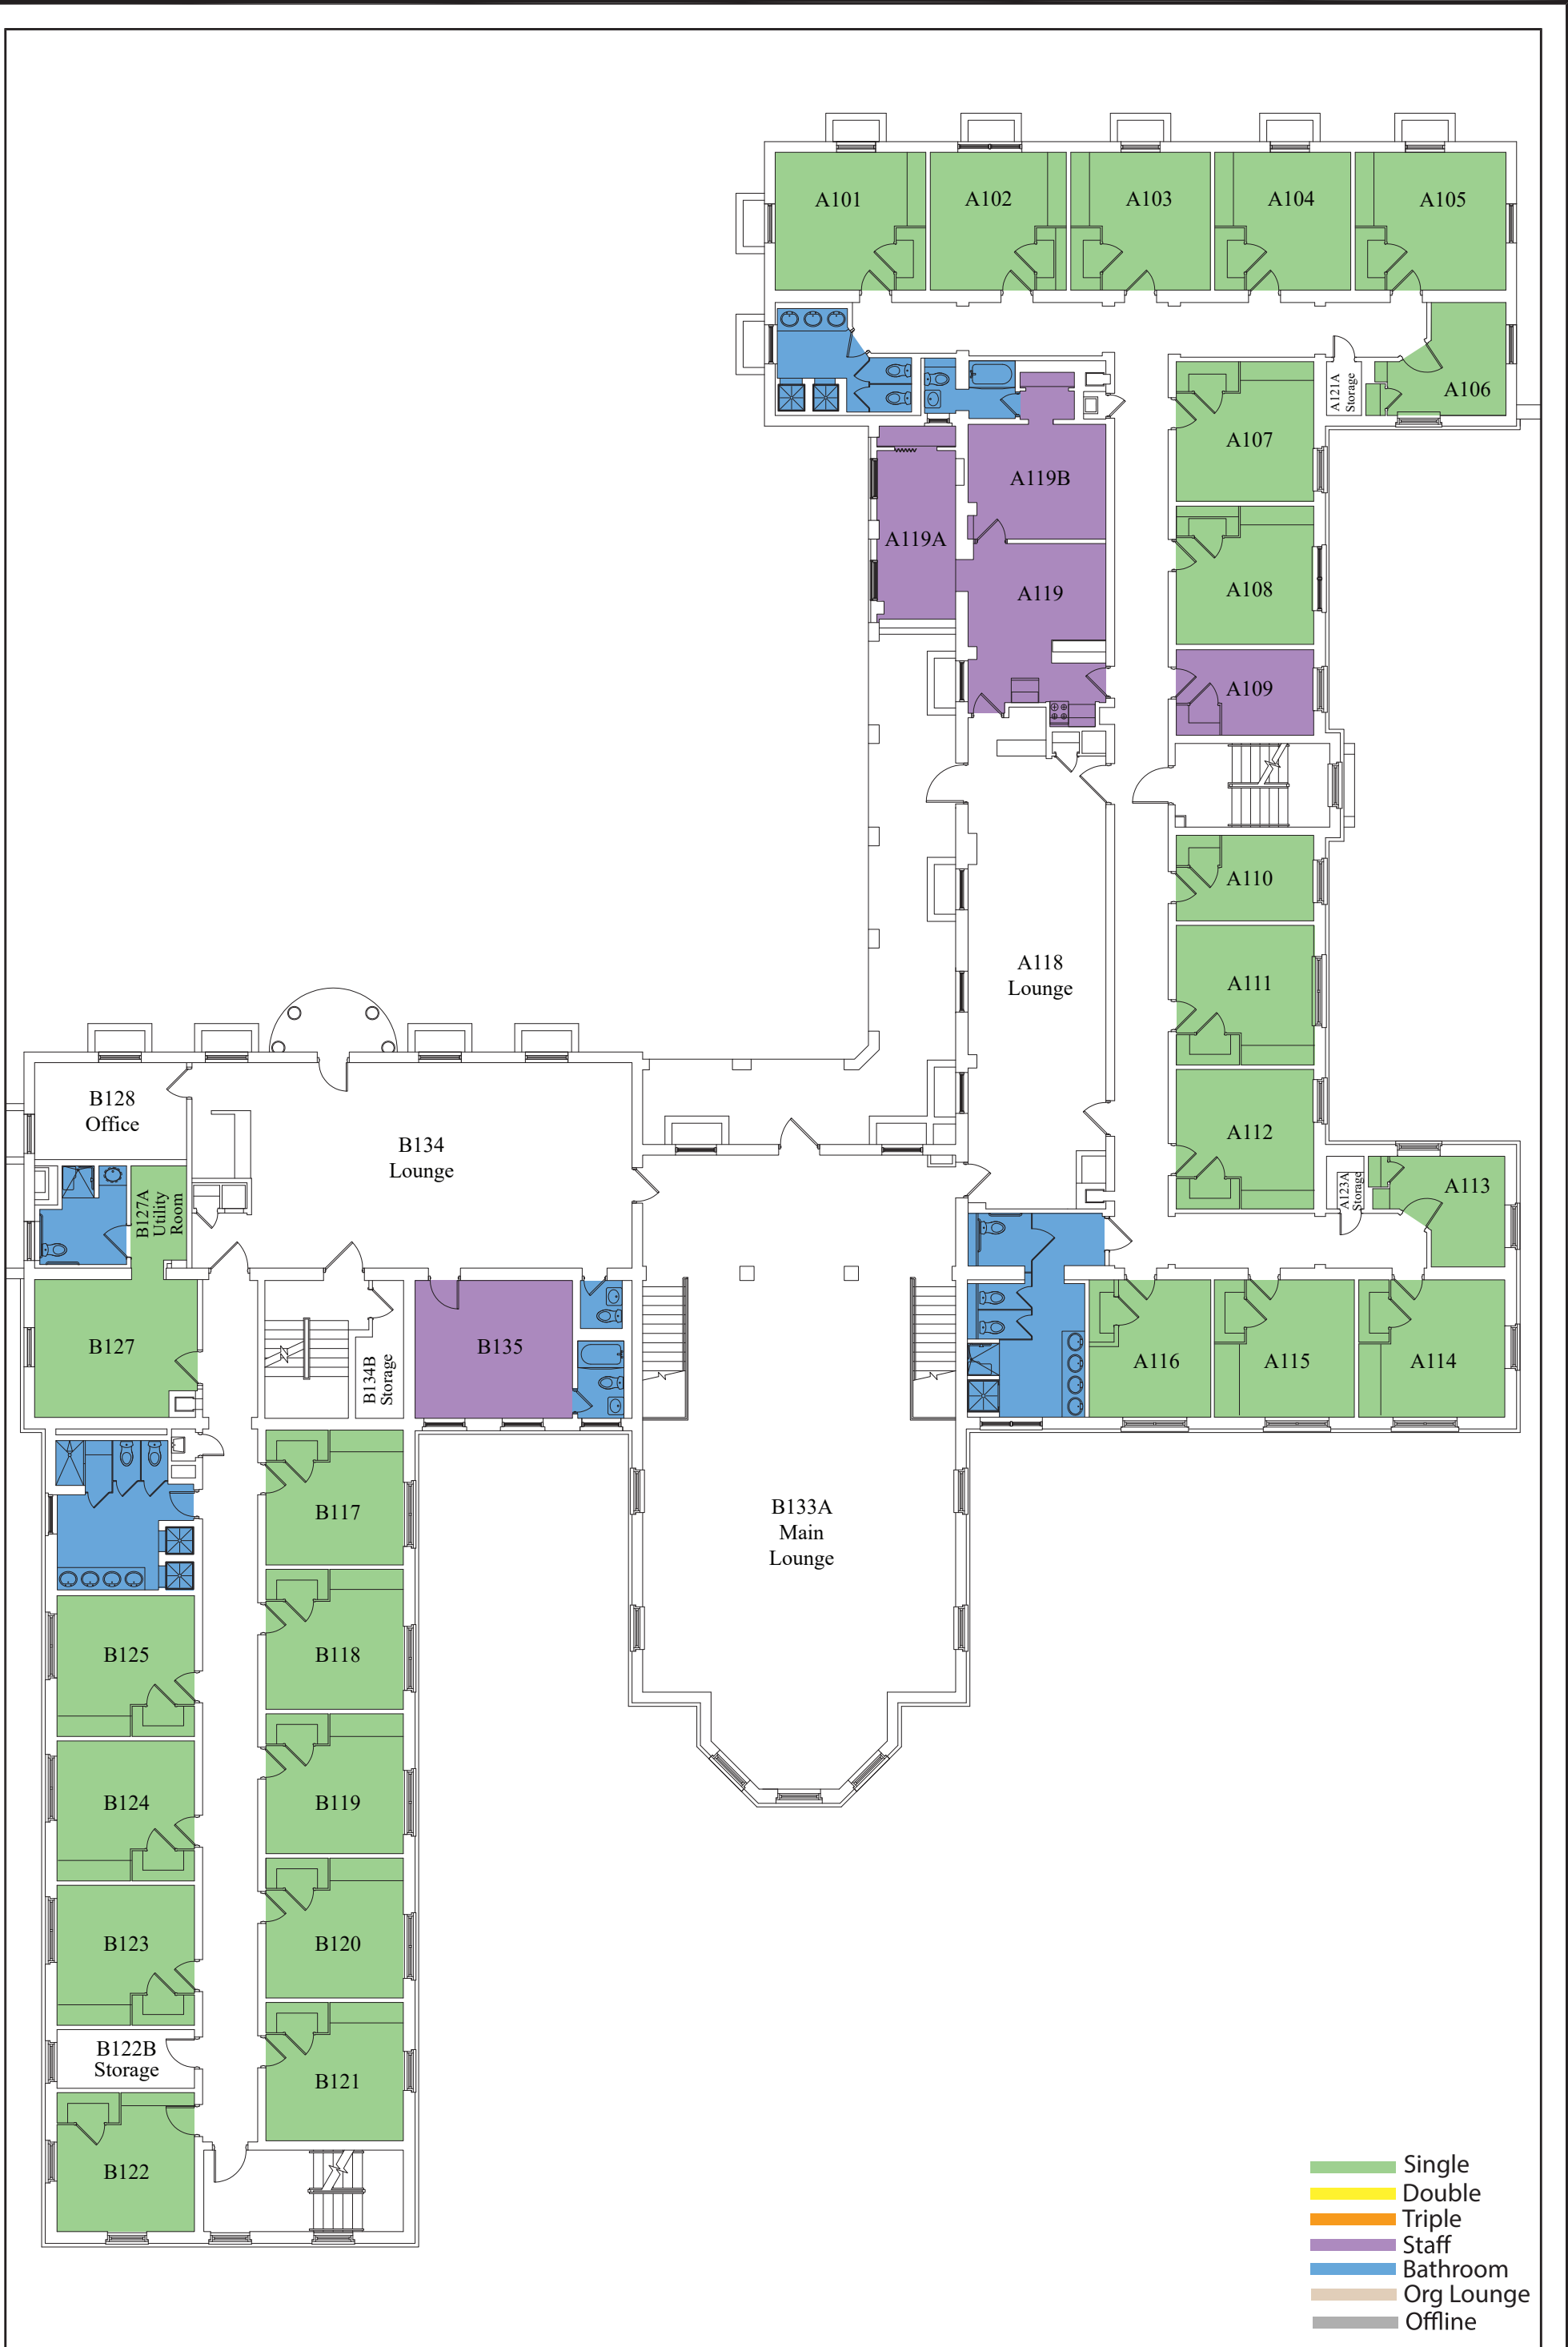

- Single
- Double
- Triple
- Staff
- Bathroom
- Org Lounge
- Offline

Bostwick Residence Hall
Ground Floor Plan

WAKE FOREST
UNIVERSITY

Bostwick Residence Hall
First Floor Plan

Bostwick Residence Hall
Second Floor Plan

- Single
- Double
- Triple
- Staff
- Bathroom
- Org Lounge
- Offline

Bostwick Residence Hall
Third Floor Plan