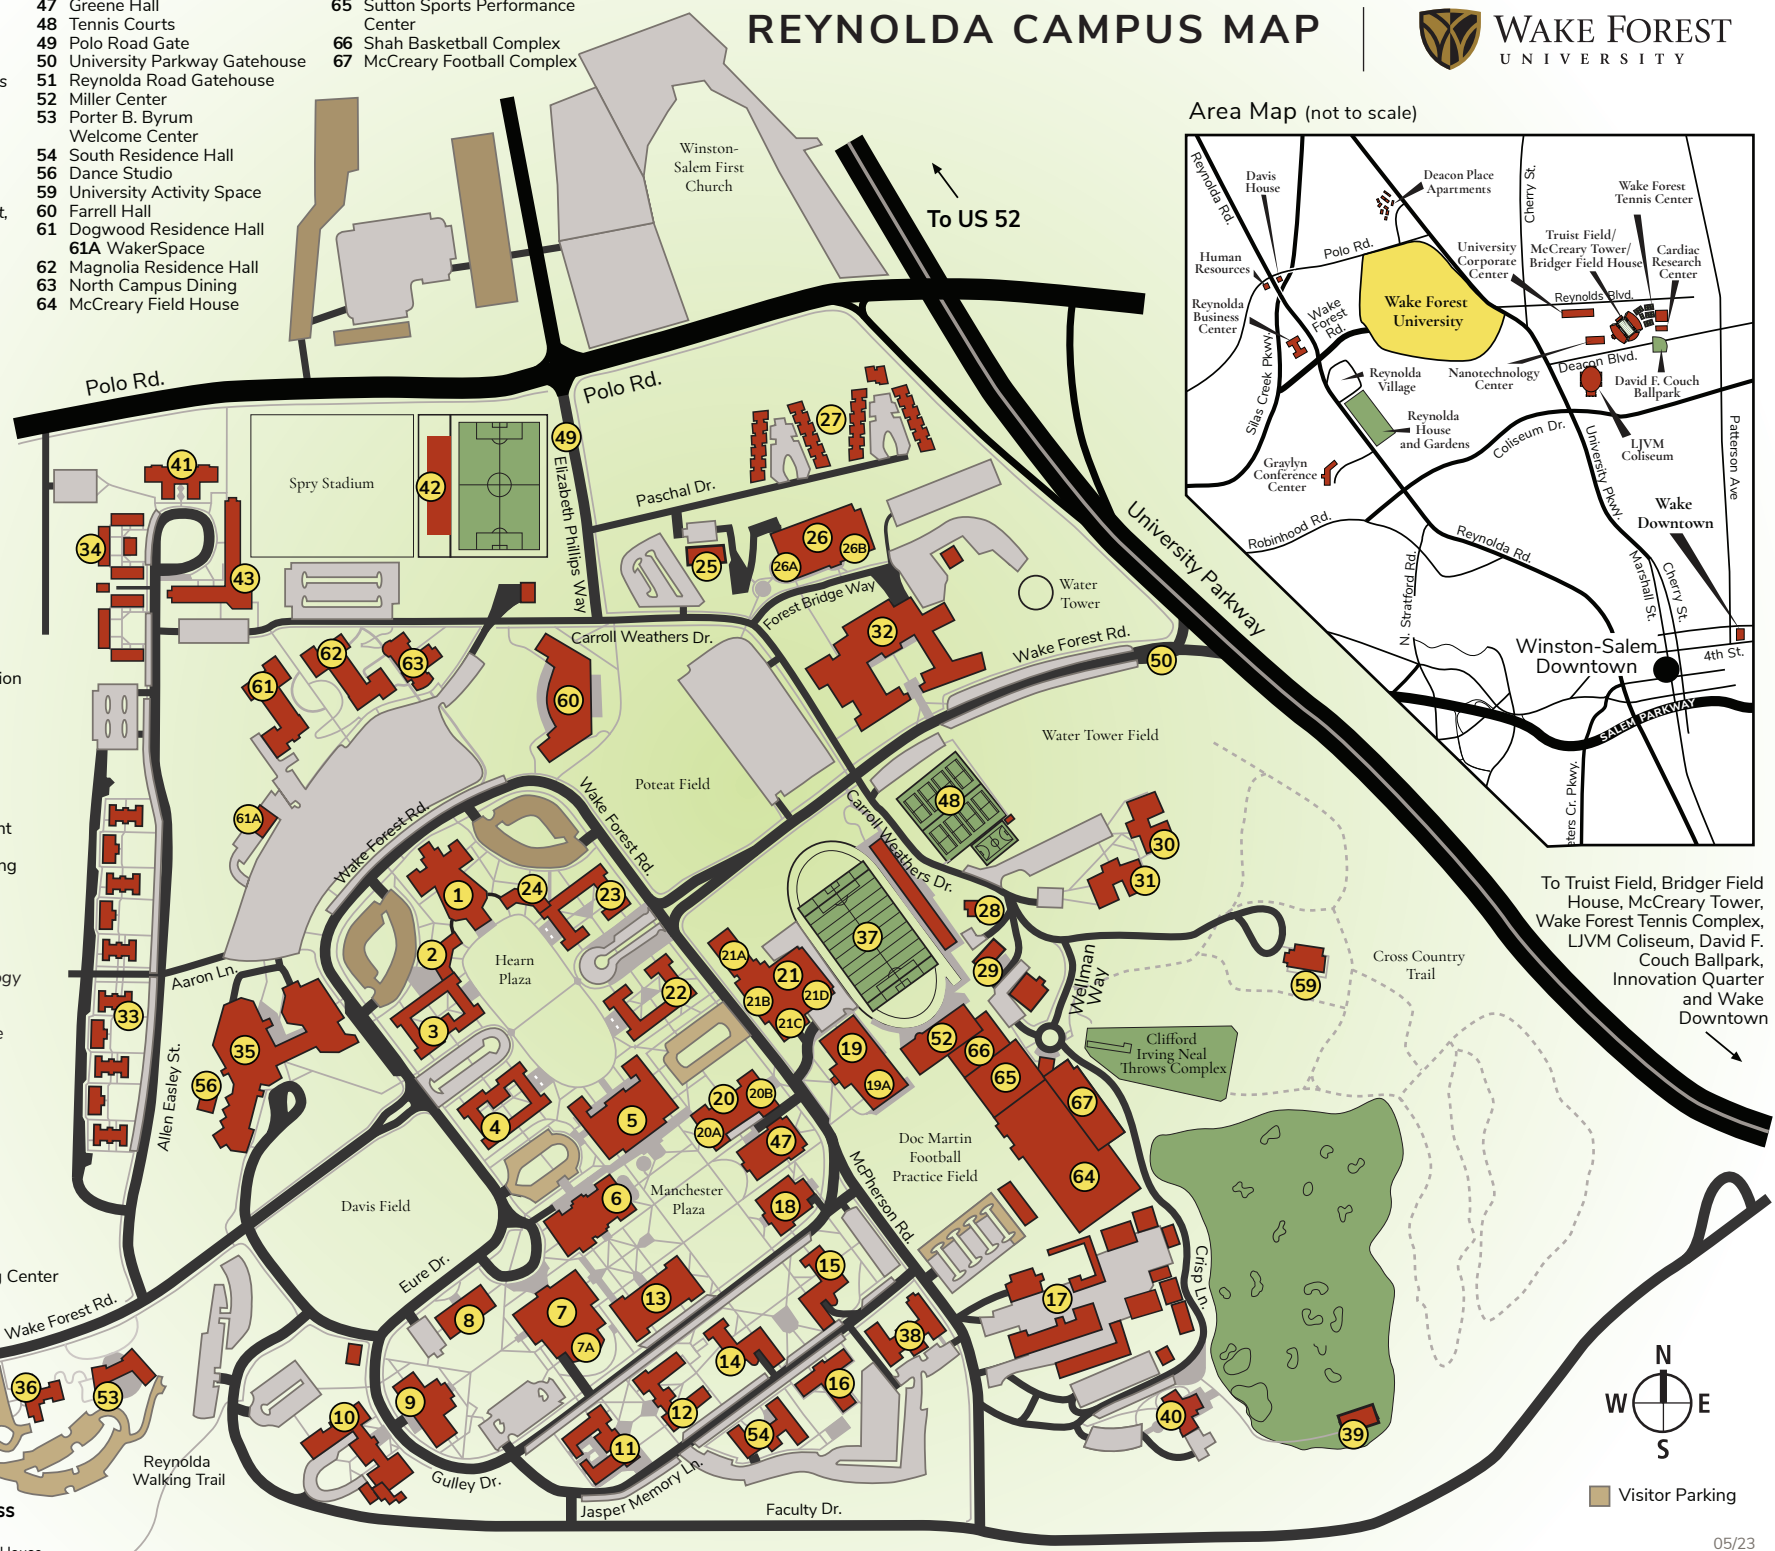

REYNOLDA CAMPUS MAP

- 1 Wait Chapel/Divinity and Religious Studies Building
- 2 Efrid Residence Hall
- 3 Taylor Residence Hall
- 4 Davis Residence Hall
- 5 Reynolda Hall
- 6 Benson University Center
- 7 Z. Smith Reynolds Library
- 8 Olin Physical Laboratory
- 9 Salem Hall
- 10 Winston Hall
- 11 Luter Residence Hall
- 12 Babcock Residence Hall
- 13 Tribble Hall
- 14 Johnson Residence Hall
- 15 Bostwick Residence Hall
- 16 Collins Residence Hall
- 17 Facilities Management
- 18 Carswell Hall
- 19 Manchester Athletic Center
- 20 Calloway Center
- 21 WF Wellbeing Center
- 22 Kitchen Residence Hall
- 23 Poteat Residence Hall
- 24 Huffman Residence Hall
- 25 ROTC Building
- 26 Alumni Hall
- 27 Residential Community
- 28 WFDD Radio Station
- 29 Building 29
- 30 Piccolo Hall
- 31 Palmer Hall
- 32 Worrrell Professional Center
- 33 North Campus Apartments
- 34 Student Apartments
- 35 Scales Fine Arts Center
- 36 Starling Hall
- 37 Kentner Stadium
- 38 Angelou Residence Hall
- 39 Dianne Dailey Golf Learning Center
- 40 Haddock Golf Center
- 41 Martin Residence Hall
- 42 Spry Soccer Stadium
- 43 Polo Residence Hall
- 47 Greene Hall
- 48 Tennis Courts
- 49 Polo Road Gate
- 50 University Parkway Gatehouse
- 51 Reynolda Road Gatehouse
- 52 Miller Center
- 53 Porter B. Byrum Welcome Center
- 54 South Residence Hall
- 56 Dance Studio
- 59 University Activity Space
- 60 Farrell Hall
- 61 Dogwood Residence Hall
- 62 Magnolia Residence Hall
- 63 North Campus Dining
- 64 McCreary Field House
- 65 Sutton Sports Performance Center
- 66 Shah Basketball Complex
- 67 McCreary Football Complex

Area Map (not to scale)

To Truist Field, Bridger Field House, McCreary Tower, Wake Forest Tennis Complex, LJVM Coliseum, David F. Couch Ballpark, Innovation Quarter and Wake Downtown

To Reynolda Road, Silas Creek Pkwy, and I-40 Business/Bypass
To Graylyn, Reynolda Village, Reynolda Gardens and Reynolda House