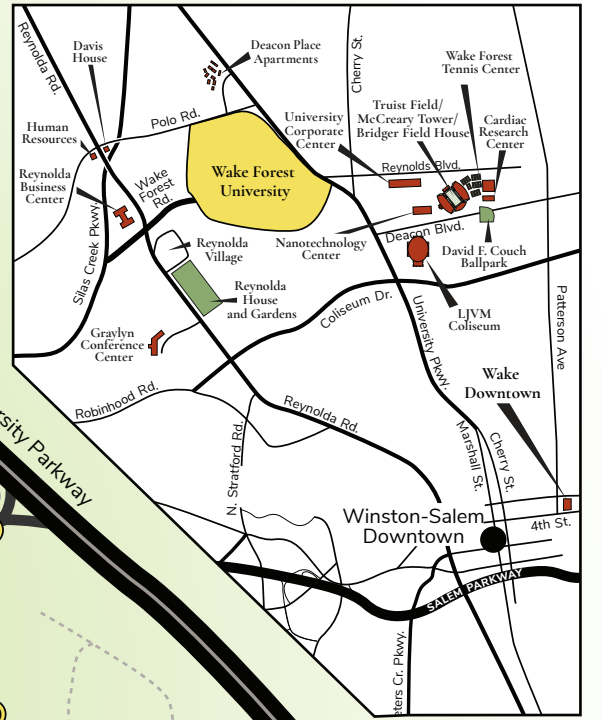

REYNOLDA CAMPUS MAP

- 1 Wait Chapel/Divinity and Religious Studies Building
- 2 Efrid Residence Hall
- 3 Taylor Residence Hall
- 4 Davis Residence Hall
- 5 Reynolda Hall
- 6 Benson University Center
- 7 Z. Smith Reynolds Library
- 8 Olin Physical Laboratory
- 9 Salem Hall
- 10 Winston Hall
- 11 Luter Residence Hall
- 12 Babcock Residence Hall
- 13 Tribble Hall
- 14 Johnson Residence Hall
- 15 Bostwick Residence Hall
- 16 Collins Residence Hall
- 17 Facilities Management
- 18 Carswell Hall
- 19 Manchester Athletic Center
- 20 Calloway Center
- 21 WF Wellbeing Center
- 22 Kitchen Residence Hall
- 23 Poteat Residence Hall
- 24 Huffman Residence Hall
- 25 ROTC Building
- 26 Alumni Hall
- 27 Residential Community
- 28 WFDD Radio Station
- 29 Building 29
- 30 Piccolo Hall
- 31 Palmer Hall
- 32 Worrrell Professional Center
- 33 North Campus Apartments
- 34 Student Apartments
- 35 Scales Fine Arts Center
- 36 Starling Hall
- 37 Kentner Stadium
- 38 Angelou Residence Hall
- 39 Dianne Dailey Golf Learning Center
- 40 Haddock Golf Center
- 41 Martin Residence Hall
- 42 Spry Soccer Stadium
- 43 Polo Residence Hall
- 47 Greene Hall
- 48 Tennis Courts
- 49 Polo Road Gate
- 50 University Parkway Gatehouse
- 51 Reynolda Road Gatehouse
- 52 Miller Center
- 53 Porter B. Byrum Welcome Center
- 54 South Residence Hall
- 56 Dance Studio
- 59 University Activity Space
- 60 Farrell Hall
- 61 Dogwood Residence Hall
- 62 Magnolia Residence Hall
- 63 North Campus Dining
- 64 McCreary Field House
- 65 Sutton Sports Performance Center
- 66 Shah Basketball Complex
- 67 McCreary Football Complex

Area Map (not to scale)

To Truist Field, Bridger Field House, McCreary Tower, Wake Forest Tennis Complex, LJVM Coliseum, David F. Couch Ballpark, Innovation Quarter and Wake Downtown

To Reynolda Road, Silas Creek Pkwy, and I-40 Business/Bypass
To Graylyn, Reynolda Village, Reynolda Gardens and Reynolda House