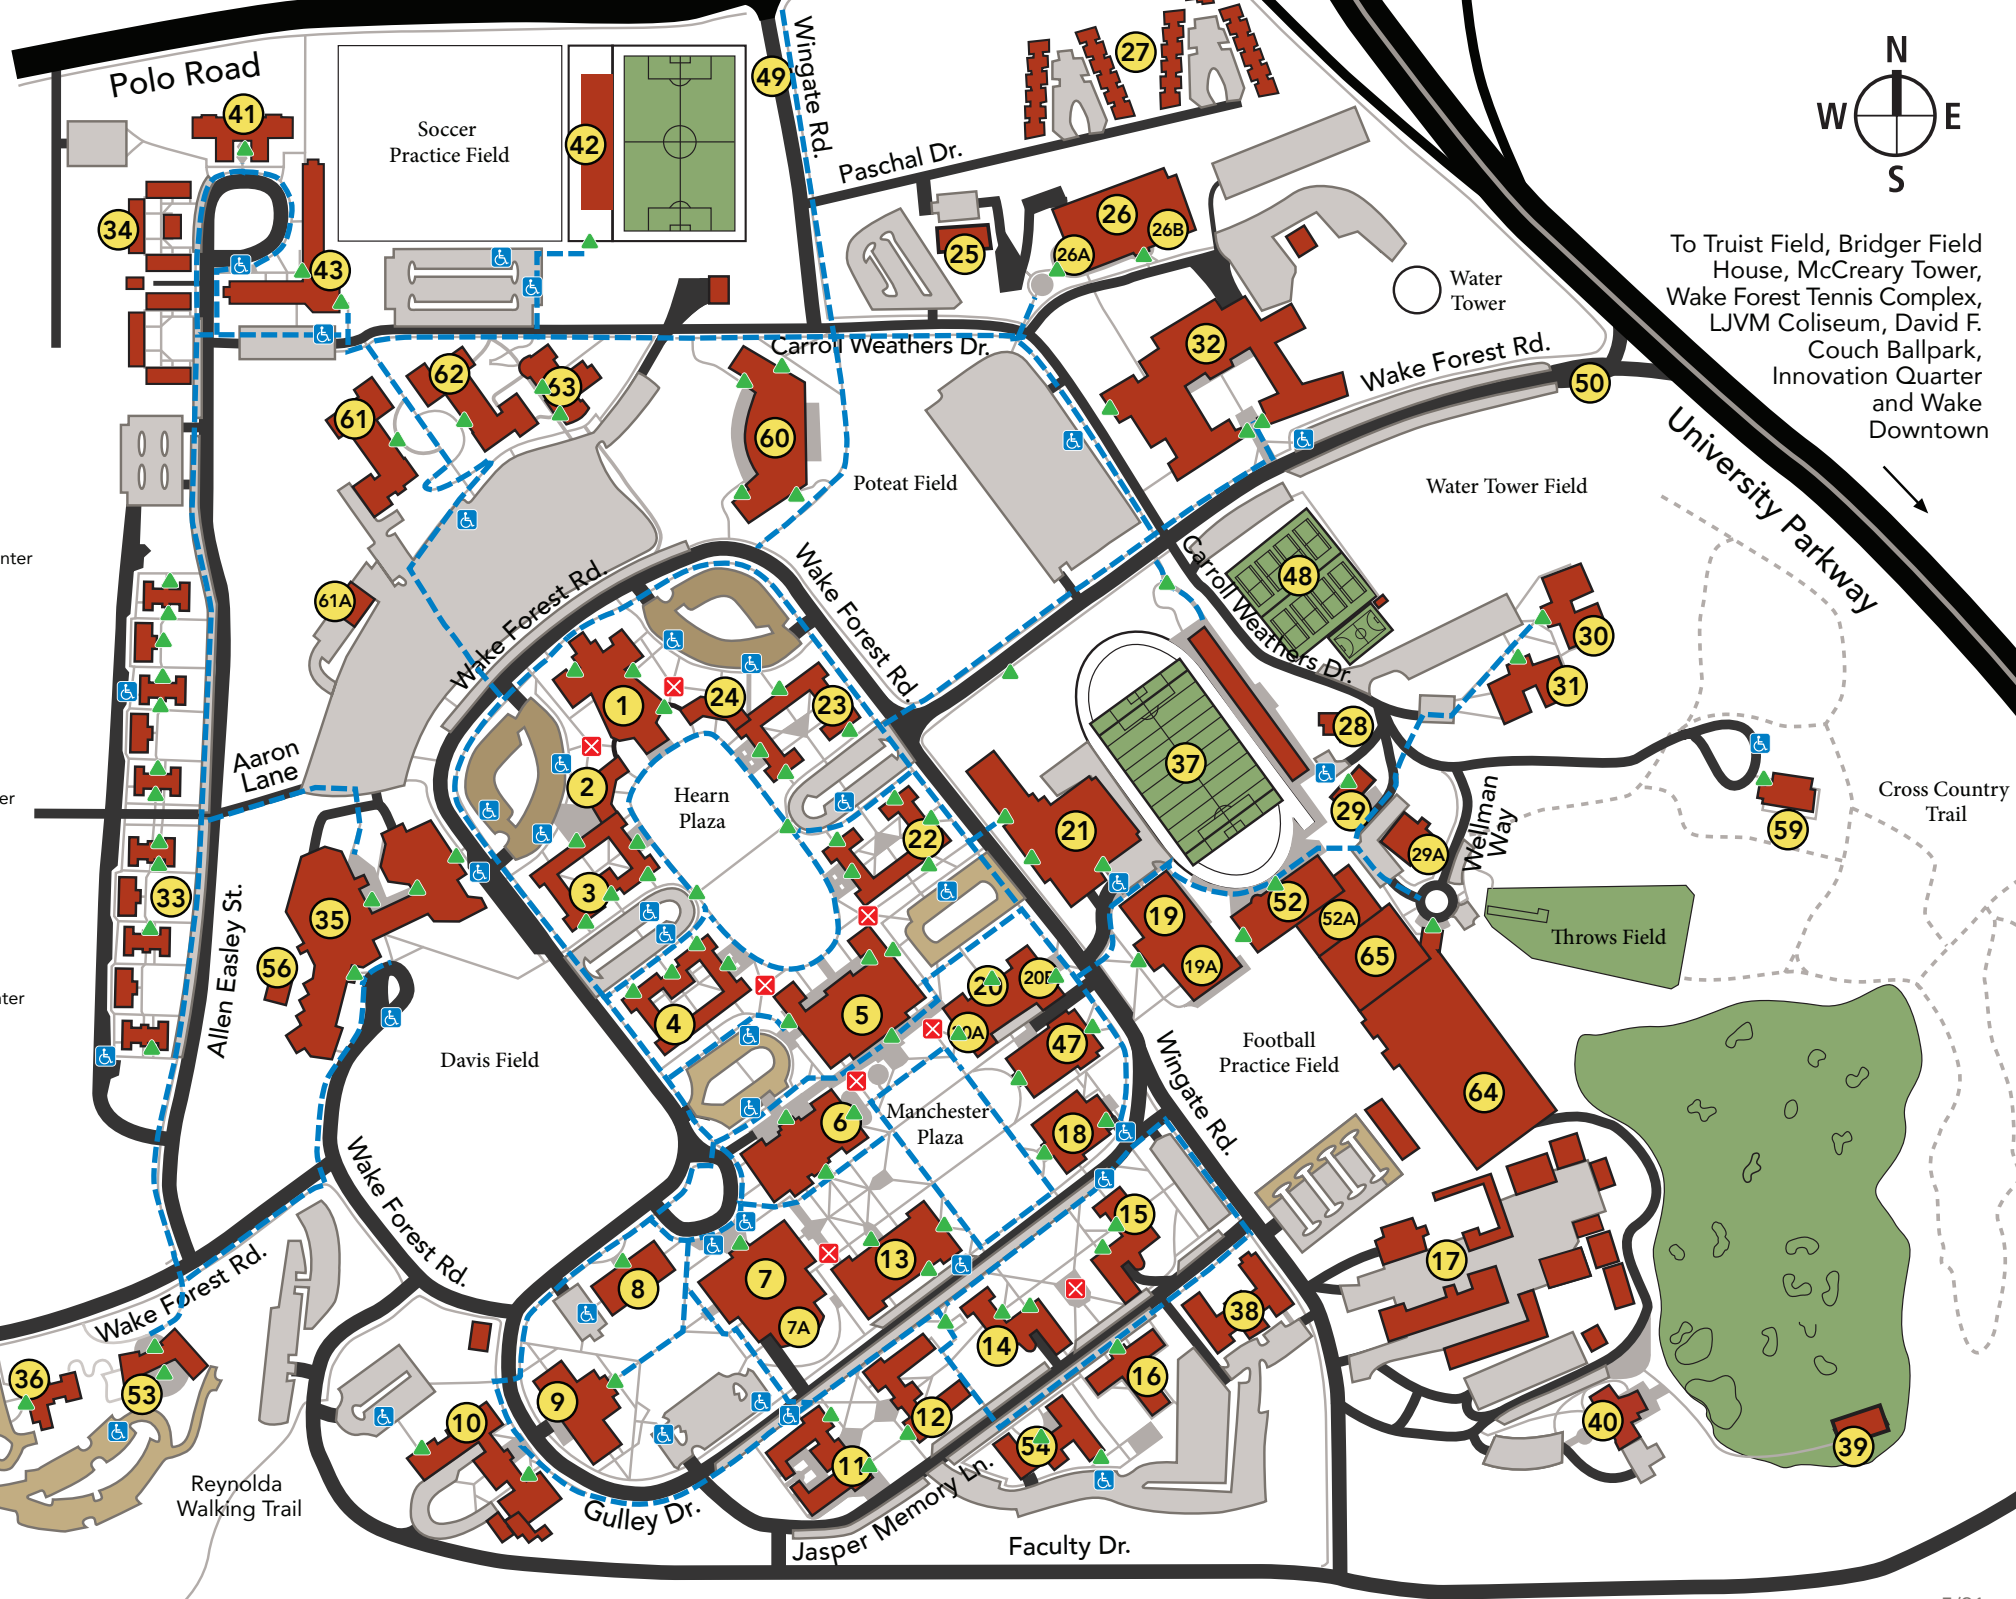

ACCESSIBILITY MAP

- 1 Wait Chapel/May 7, 1860 Hall
- 2 Efid Residence Hall
- 3 Taylor Residence Hall
Bookstore, Campus Grounds
- 4 Davis Residence Hall
Subway
- 5 Reynolda Hall
*Cafeteria
Magnolia Room*
- 6 Benson University Center
*Pugh Auditorium, Food Court,
Shorty's, Post Office*
- 7 Z. Smith Reynolds Library
*Camino Bakery
7A Wilson Wing*
- 8 Olin Physical Laboratory
- 9 Salem Hall
- 10 Winston Hall
- 11 Luter Residence Hall
- 12 Babcock Residence Hall
- 13 Tribble Hall
- 14 Johnson Residence Hall
- 15 Bostwick Residence Hall
- 16 Collins Residence Hall
- 17 Facilities Management
- 18 Carswell Hall
- 19 Manchester Athletic Center
19A Pruitt Football Center
- 20 Calloway Center
*20A Manchester Hall
20B Kirby Hall*
- 21 WF Wellbeing Center
*Reynolds Gymnasium
Sutton Center
Student Health Service*
- 22 Kitchin Residence Hall
Deacon Shop
- 23 Poteat Residence Hall
Zick's
- 24 Huffman Residence Hall
- 25 ROTC Building
- 26 Alumni Hall
*26A University Advancement
26B University Police
Transportation & Parking*

- Designated Entrance
- Inaccessible Path
- Accessible Parking
- Accessible Route – The dotted blue line indicates accessible routes and provides access to the most common destinations on campus. Please note that you may not have the same mobility experience in unmarked areas.

To Reynolda Road, Silas Creek Pkwy. and I-40 Business/Bypass

To Graylyn, Reynolda Village, Reynolda Gardens and Reynolda House

Visitor Parking

To Truist Field, Bridger Field House, McCreary Tower, Wake Forest Tennis Complex, LJV Coliseum, David F. Couch Ballpark, Innovation Quarter and Wake Downtown