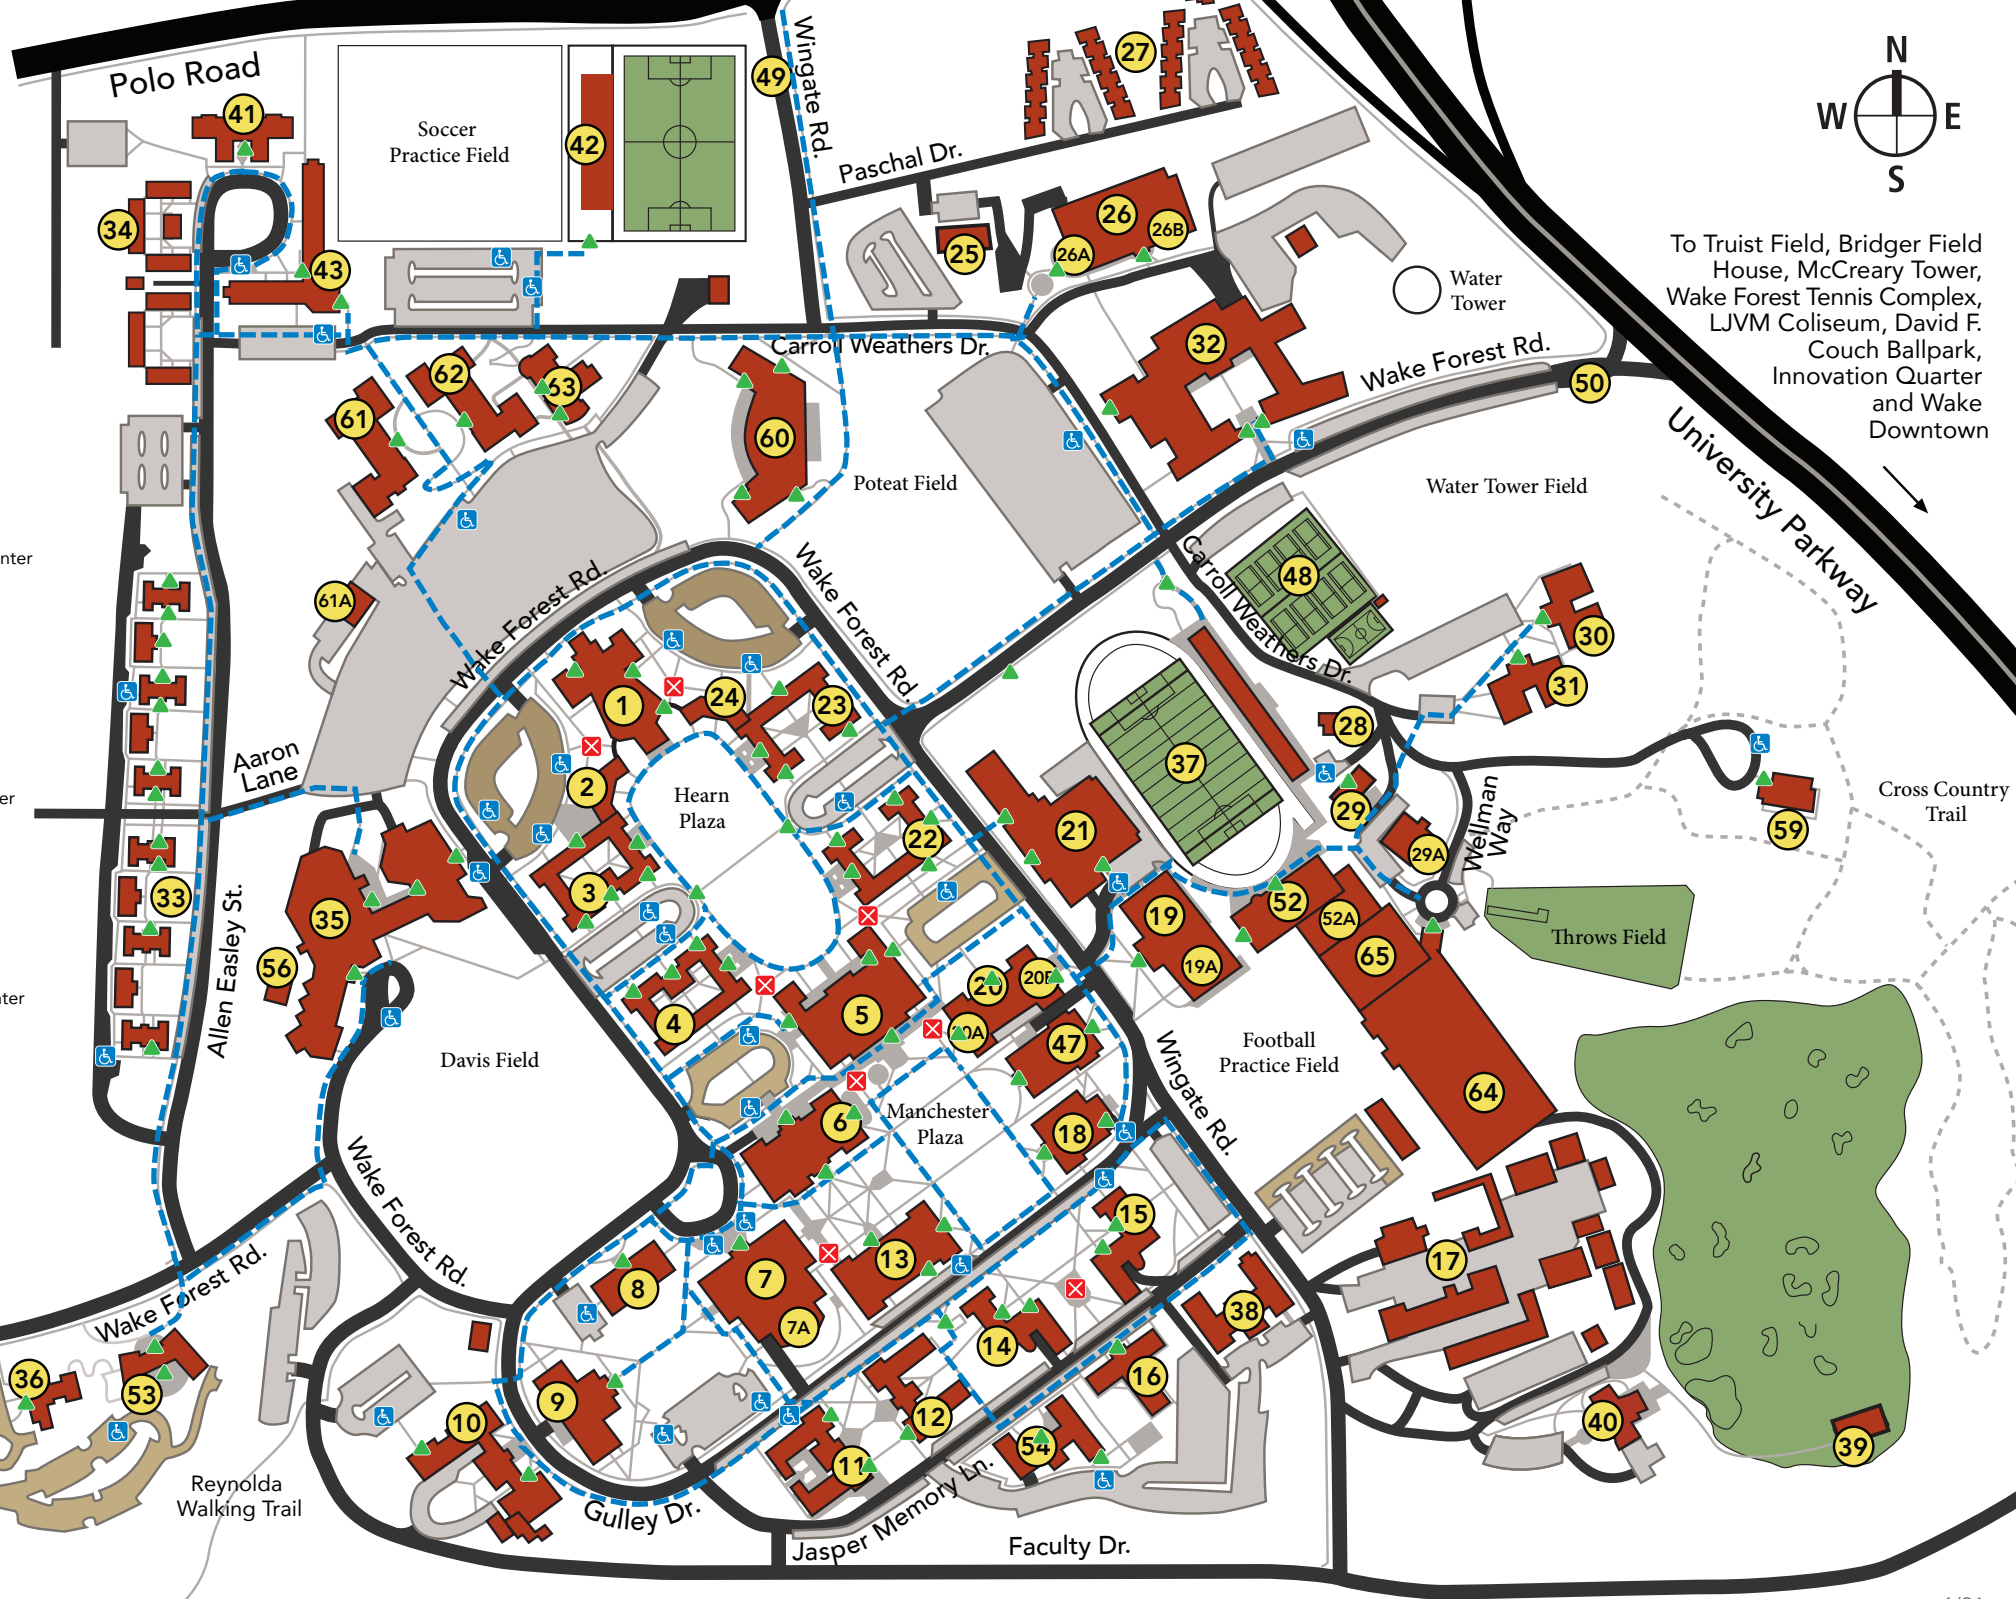

ACCESSIBILITY MAP

- 1 Wait Chapel/Wingate Hall
- 2 Efid Residence Hall
- 3 Taylor Residence Hall
Bookstore, Campus Grounds
- 4 Davis Residence Hall
Subway
- 5 Reynolda Hall
*Cafeteria
Magnolia Room*
- 6 Benson University Center
*Pugh Auditorium, Food Court,
Shorty's, Post Office*
- 7 Z. Smith Reynolds Library
*Starbucks
7A Wilson Wing*
- 8 Olin Physical Laboratory
- 9 Salem Hall
- 10 Winston Hall
- 11 Luter Residence Hall
- 12 Babcock Residence Hall
- 13 Tribble Hall
- 14 Johnson Residence Hall
- 15 Bostwick Residence Hall
- 16 Collins Residence Hall
- 17 Facilities Management
- 18 Carswell Hall
- 19 Manchester Athletic Center
19A Pruitt Football Center
- 20 Calloway Center
*20A Manchester Hall
20B Kirby Hall*
- 21 WF Wellbeing Center
*Reynolds Gymnasium
Sutton Center
Student Health Service*
- 22 Kitchin Residence Hall
Deacon Shop
- 23 Poteat Residence Hall
Zick's
- 24 Huffman Residence Hall
- 25 ROTC Building
- 26 Alumni Hall
*26A University Advancement
26B University Police
Transportation & Parking*

- Designated Entrance
- Inaccessible Path
- Accessible Parking
- Accessible Route – The dotted blue line indicates accessible routes and provides access to the most common destinations on campus. Please note that you may not have the same mobility experience in unmarked areas.

To Reynolda Road, Silas Creek Pkwy. and I-40 Business/Bypass

To Graylyn, Reynolda Village, Reynolda Gardens and Reynolda House

Visitor Parking

To Truist Field, Bridger Field House, McCreary Tower, Wake Forest Tennis Complex, LJV Coliseum, David F. Couch Ballpark, Innovation Quarter and Wake Downtown