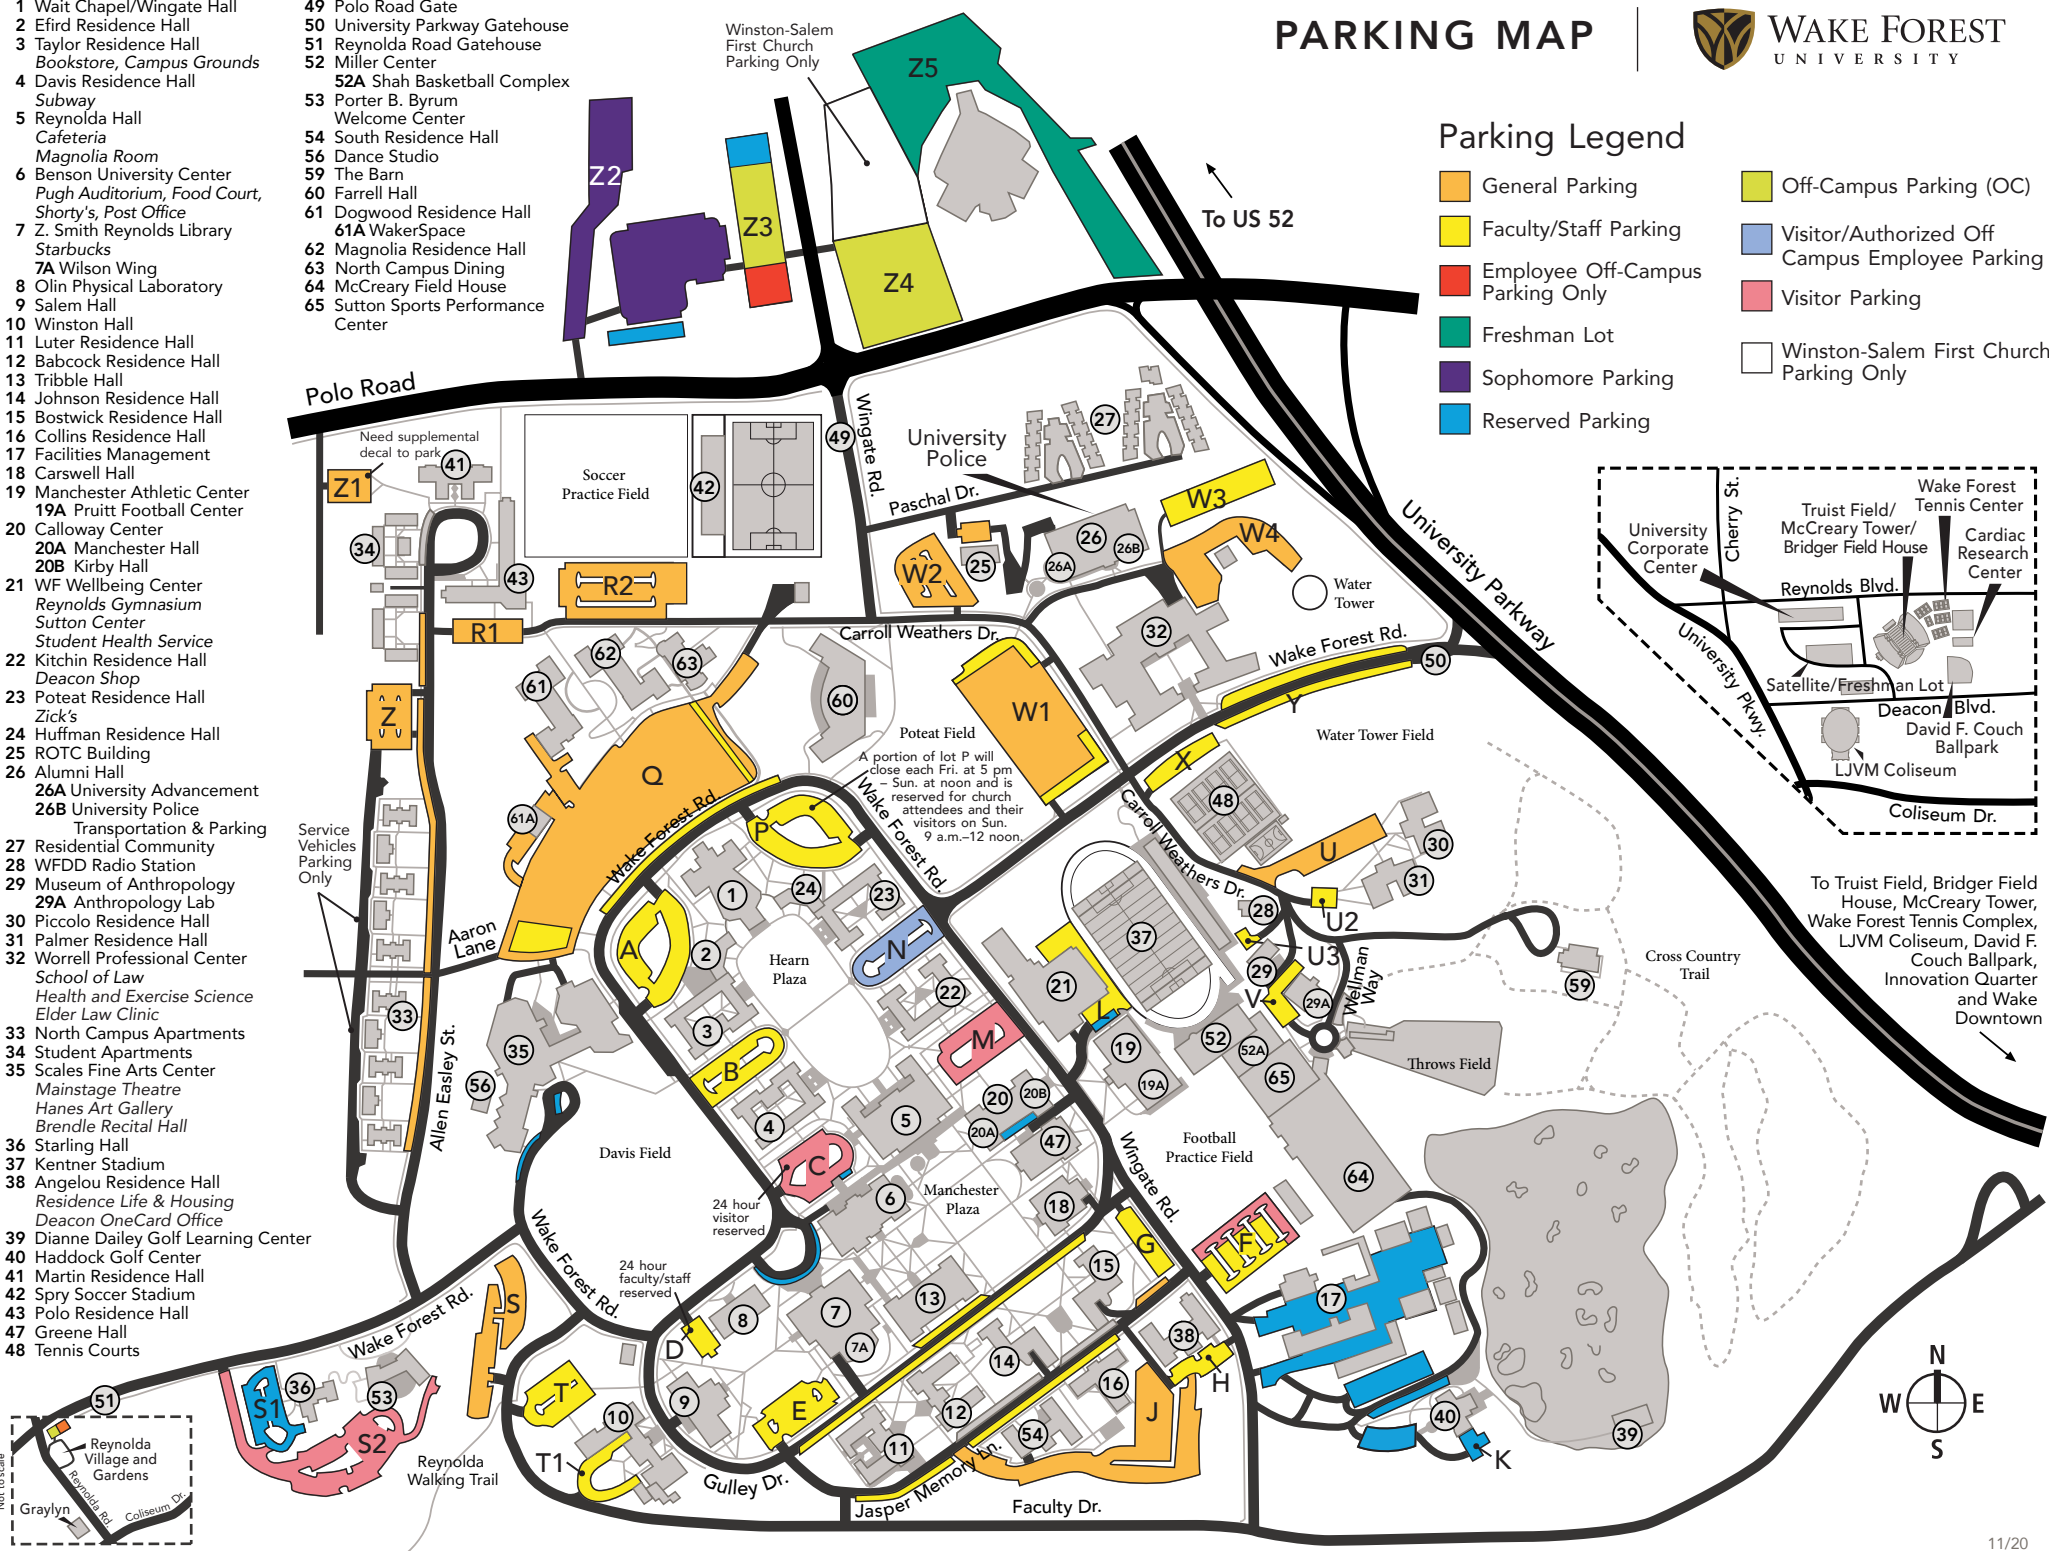

- 49 Polo Road Gate
- 50 University Parkway Gatehouse
- 51 Reynolda Road Gatehouse
- 52 Miller Center
- 53 Porter B. Byrum Welcome Center
- 54 South Residence Hall
- 56 Dance Studio
- 59 The Barn
- 60 Farrell Hall
- 61 Dogwood Residence Hall
- 62 Magnolia Residence Hall
- 63 North Campus Dining
- 64 McCreary Field House
- 65 Sutton Sports Performance Center

Winston-Salem First Church Parking Only

PARKING MAP

Parking Legend

- General Parking
- Faculty/Staff Parking
- Employee Off-Campus Parking Only
- Freshman Lot
- Sophomore Parking
- Reserved Parking
- Off-Campus Parking (OC)
- Visitor/Authorized Off-Campus Employee Parking
- Visitor Parking
- Winston-Salem First Church Parking Only

To Truist Field, Bridger Field House, McCreary Tower, Wake Forest Tennis Complex, LJVM Coliseum, David F. Couch Ballpark, Innovation Quarter and Wake Downtown