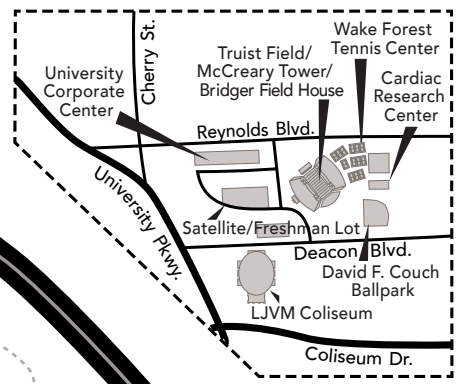

- 49 Polo Road Gate
- 50 University Parkway Gatehouse
- 51 Reynolda Road Gatehouse
- 52 Miller Center
- 53 Porter B. Byrum Welcome Center
- 54 South Residence Hall
- 56 Dance Studio
- 59 The Barn
- 60 Farrell Hall
- 61 Dogwood Residence Hall
- 62 Magnolia Residence Hall
- 63 North Campus Dining
- 64 McCreary Field House
- 65 Sutton Sports Performance Center

Winston-Salem First Church Parking Only

PARKING MAP

Parking Legend

- General Parking
- Faculty/Staff Parking
- Employee Off-Campus Parking Only
- Freshman Lot
- Sophomore Parking
- Reserved Parking
- Off-Campus Parking (OC)
- Visitor/Authorized Off-Campus Employee Parking
- Visitor Parking
- Winston-Salem First Church Parking Only

To Truist Field, Bridger Field House, McCreary Tower, Wake Forest Tennis Complex, LJVM Coliseum, David F. Couch Ballpark, Innovation Quarter and Wake Downtown