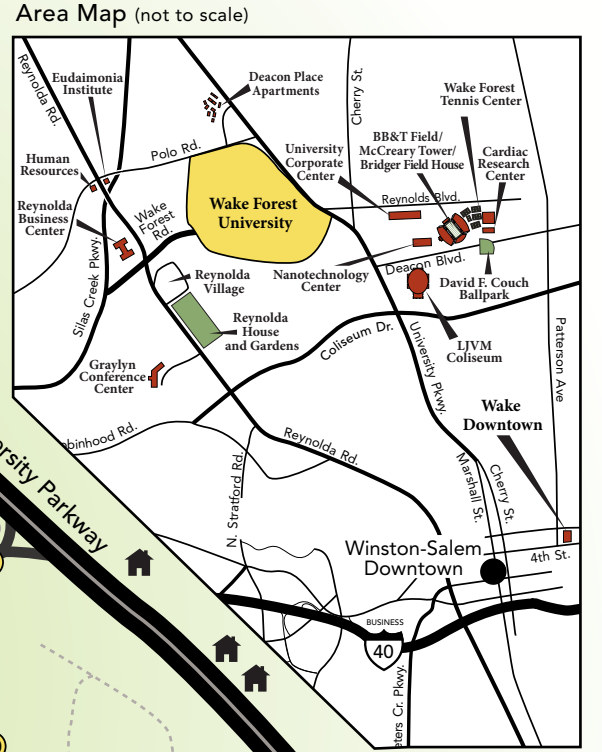

To BB&T Field, Bridger Field House, McCreary Tower, Wake Forest Tennis Complex, LJVM Coliseum, David F. Couch Ballpark, Innovation Quarter and Wake Downtown

To Reynolda Road, Silas Creek Pkwy. and I-40 Business/Bypass
To Graylyn, Reynolda Village, Reynolda Gardens and Reynolda House

DIRECTIONS

Business 40 in downtown Winston-Salem is closed, effective Nov. 17, 2018, between U.S. 52 and Peters Creek Parkway for an extensive reconstruction of the highway.

Washington D.C. (and points north): Take I-95 south to I-85 south to I-40 west. In Winston-Salem, take I-40 West to Hanes Mall Boulevard (Exit 190). Go right onto Hanes Mall Boulevard, then left onto Silas Creek Parkway north. Follow the signs to Wake Forest.

Raleigh (and points east): Take I-40 west to Winston-Salem. In Winston-Salem, take I-40 West to Hanes Mall Boulevard (Exit 190). Go right onto Hanes Mall Boulevard, then left onto Silas Creek Parkway north. Follow the signs to Wake Forest.