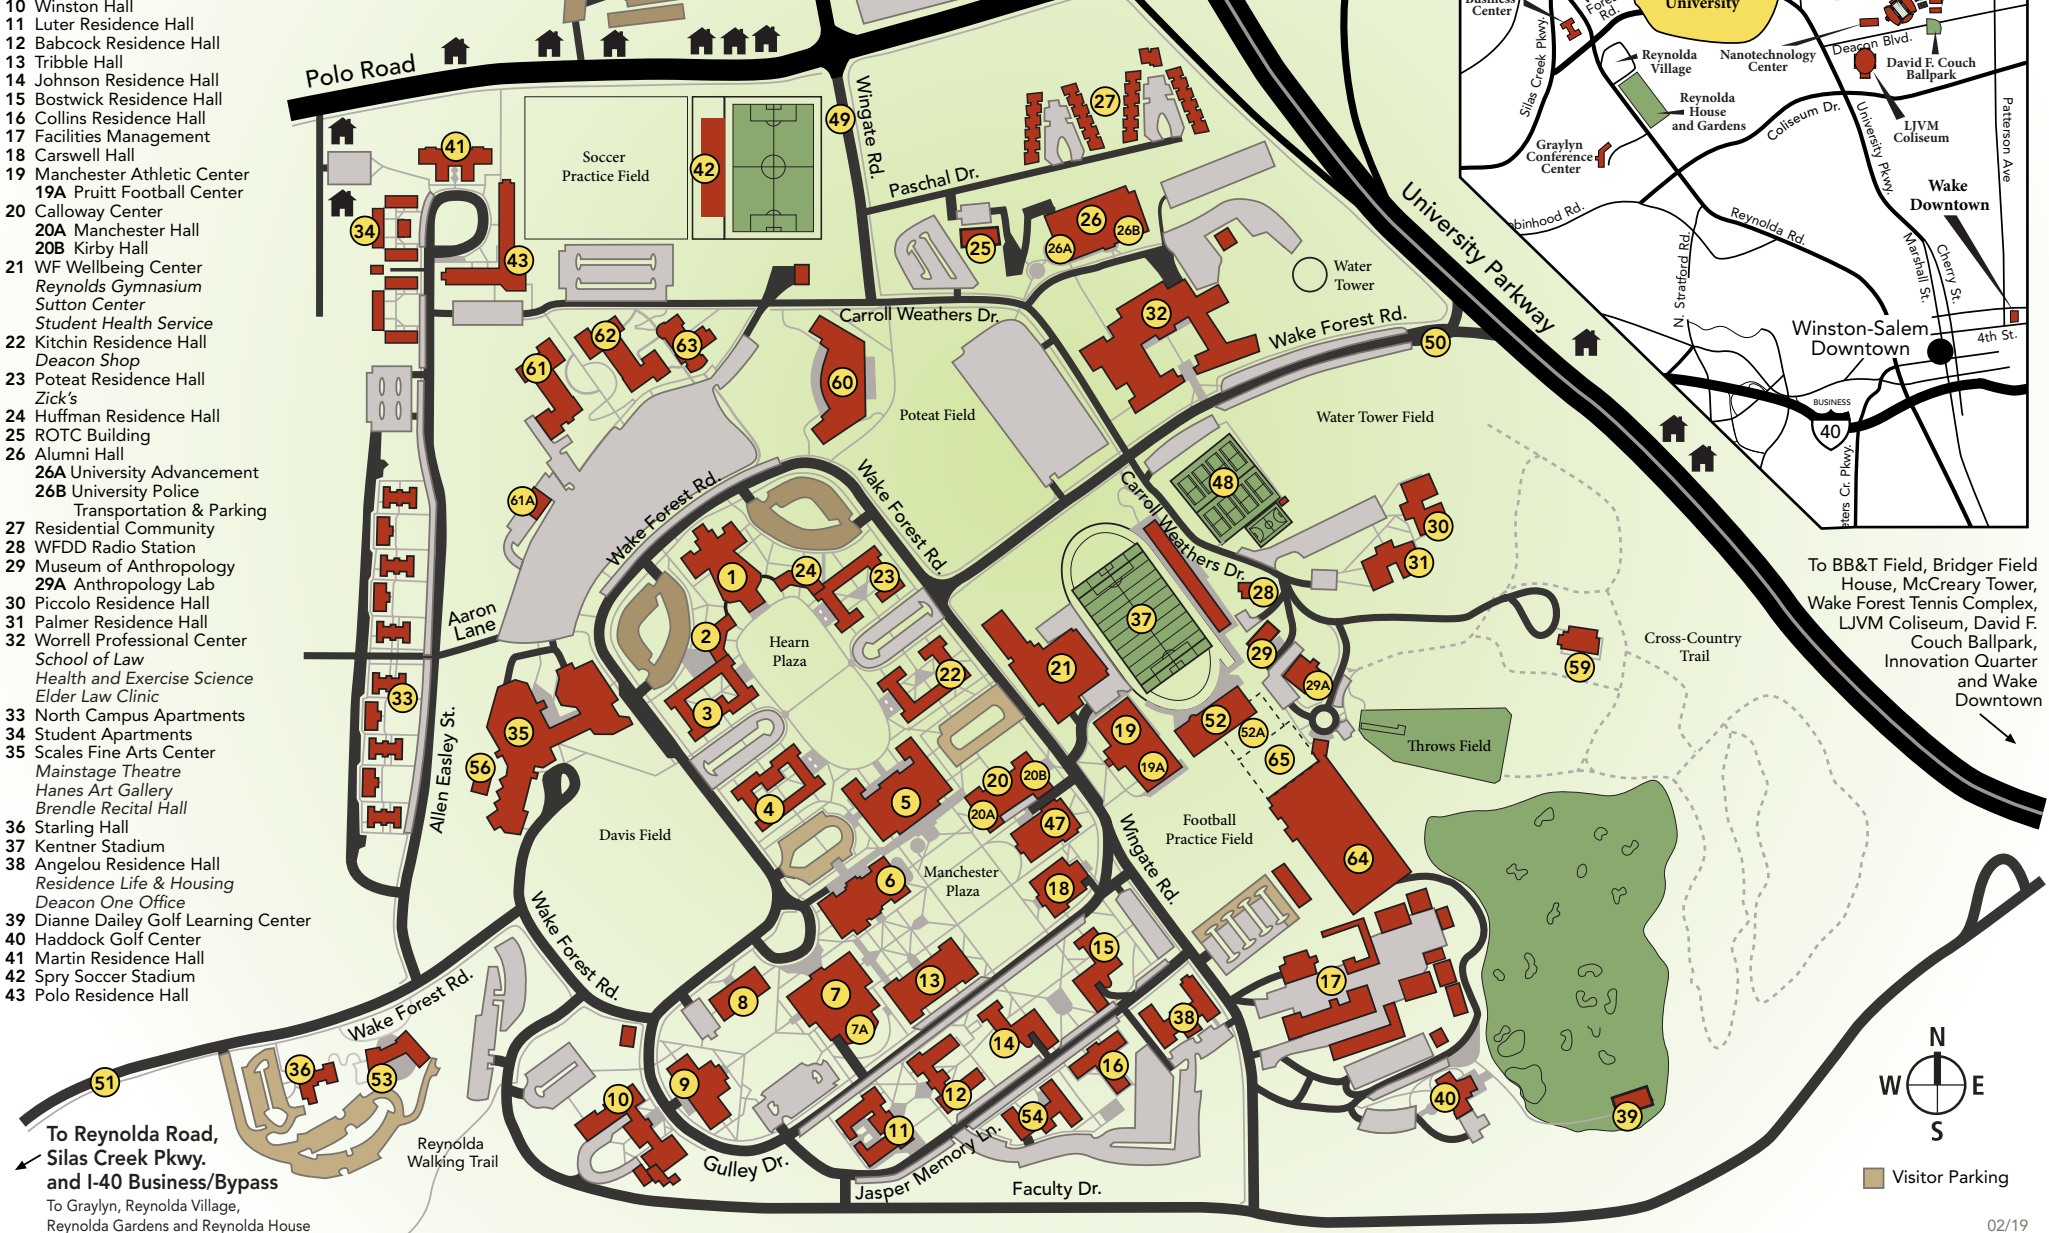

REYNOLDA CAMPUS MAP

- 1 Wait Chapel/Wingate Hall
- 2 Efrid Residence Hall
- 3 Taylor Residence Hall
Bookstore, Campus Grounds
- 4 Davis Residence Hall
Subway
- 5 Reynolda Hall
Cafeteria
Magnolia Room
- 6 Benson University Center
Pugh Auditorium, Food Court,
Shorty's, Post Office
- 7 Z. Smith Reynolds Library
Starbucks
- 7A Wilson Wing
- 8 Olin Physical Laboratory
- 9 Salem Hall
- 10 Winston Hall
- 11 Luter Residence Hall
- 12 Babcock Residence Hall
- 13 Tribble Hall
- 14 Johnson Residence Hall
- 15 Bostwick Residence Hall
- 16 Collins Residence Hall
- 17 Facilities Management
- 18 Carswell Hall
- 19 Manchester Athletic Center
19A Pruitt Football Center
- 20 Calloway Center
- 20A Manchester Hall
- 20B Kirby Hall
- 21 WF Wellbeing Center
Reynolds Gymnasium
Sutton Center
- 22 Student Health Service
- 22 Kitchin Residence Hall
- 22 Deacon Shop
- 23 Poteat Residence Hall
- 23 Zick's
- 24 Huffman Residence Hall
- 25 ROTC Building
- 26 Alumni Hall
- 26A University Advancement
- 26B University Police
Transportation & Parking
- 27 Residential Community
- 28 WFDD Radio Station
- 29 Museum of Anthropology
29A Anthropology Lab
- 30 Piccolo Residence Hall
- 31 Palmer Residence Hall
- 32 Worrell Professional Center
School of Law
Health and Exercise Science
Elder Law Clinic
- 33 North Campus Apartments
- 34 Student Apartments
- 35 Scales Fine Arts Center
Mainstage Theatre
Hanes Art Gallery
Brendle Recital Hall
- 36 Starling Hall
- 37 Kentner Stadium
- 38 Angelou Residence Hall
Residence Life & Housing
Deacon One Office
- 39 Dianne Dailey Golf Learning Center
- 40 Haddock Golf Center
- 41 Martin Residence Hall
- 42 Spry Soccer Stadium
- 43 Polo Residence Hall
- 47 Greene Hall
- 48 Tennis Courts
- 49 Polo Road Gate
- 50 University Parkway Gatehouse
- 51 Reynolda Road Gatehouse
- 52 Miller Center
52A Shah Basketball Player
Development Center
- 53 Porter B. Byrum
Welcome Center
- 54 South Residence Hall
- 56 Dance Studio
- 59 The Barn
- 60 Farrell Hall
- 61 Dogwood Residence Hall
- 61A WF Maker Space
- 62 Magnolia Residence Hall
- 63 North Campus Dining
- 64 McCreary Field House
- 65 Sutton Sports Performance Center