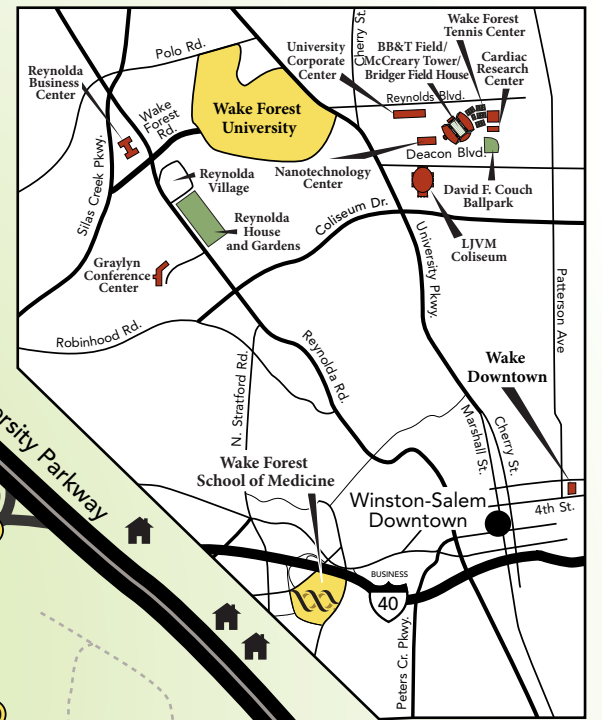

Area Map

To BB&T Field, Bridger Field House, McCreary Tower, Wake Forest Tennis Complex, LJVM Coliseum, David F. Couch Ballpark, Innovation Quarter and Wake Downtown