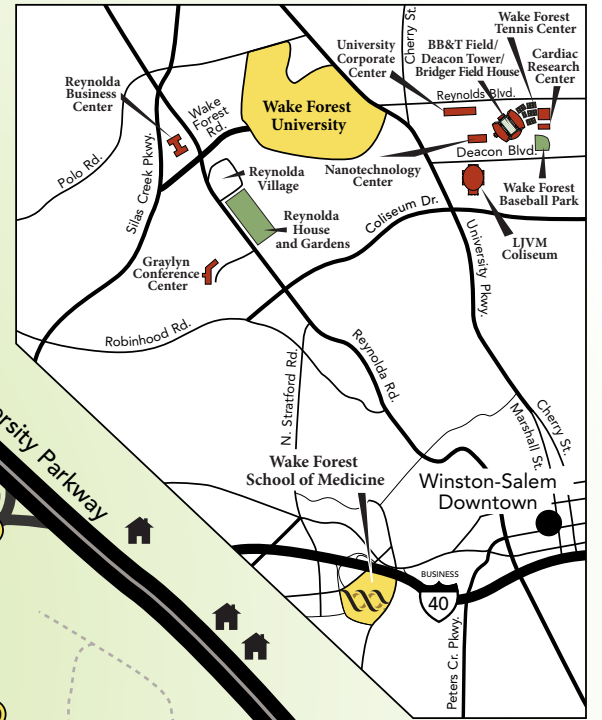

REYNOLDA CAMPUS MAP

- 1 Wait Chapel/Wingate Hall
- 2 Efrid Residence Hall
- 3 Taylor Residence Hall
  Bookstore, Campus Grounds
- 4 Davis Residence Hall
  Subway, University Police
  24-Hour Office
- 5 Reynolda Hall
  Cafeteria
  Magnolia Room
- 6 Benson University Center
  Pugh Auditorium, Food Court,
  Shorty's, Post Office, Wells Fargo
- 7 Z. Smith Reynolds Library
  Starbucks
  7A Wilson Wing
- 8 Olin Physical Laboratory
- 9 Salem Hall
- 10 Winston Hall
- 11 Luter Residence Hall
- 12 Babcock Residence Hall
- 13 Tribble Hall
- 14 Johnson Residence Hall
- 15 Bostwick Residence Hall
- 16 Collins Residence Hall
- 17 Facilities Management
  17A University Police
  17B Central Heating Plant
- 18 Carswell Hall
- 19 Manchester Athletic Center
  19A Pruitt Football Center
- 20 Calloway Center
  20A Manchester Hall
  20B Kirby Hall
- 21 Reynolds Gymnasium
  Student Health Service
- 22 Kitchin Residence Hall
  Deacon Shop
- 23 Poteat Residence Hall
  Zick's
- 24 Huffman Residence Hall
- 25 ROTC Building
- 26 Alumni Hall
  26A University Advancement
  26B Residence Life & Housing
  Parking & Transportation
  Deacon One Office
- 27 Residential Community
- 28 WFDD Radio Station
- 29 Museum of Anthropology
  29A Anthropology Lab
- 30 Piccolo Residence Hall
- 31 Palmer Residence Hall
- 32 Worrell Professional Center
  Health and Exercise Science
  Elder Law Clinic
- 33 North Campus Apartments
- 34 Student Apartments
- 35 Scales Fine Arts Center
  Mainstage Theatre
  Hanes Art Gallery
  Brendle Recital Hall
- 36 Starling Hall
- 37 Kentner Stadium
- 38 New Freshman Residence Hall
  (under construction)

- 62 Magnolia Residence Hall
- 63 North Campus Dining
- 64 McCreary Field House

Area Map

To Reynolda Road, Silas Creek Pkwy. and I-40 Business/Bypass

To Graylyn, Reynolda Village, Reynolda Gardens and Reynolda House