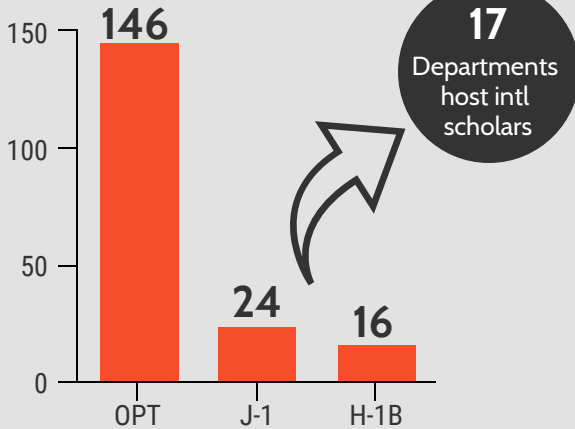

GLOBAL WAKE FOREST

International Student and Scholar Services

ISSS Snapshot Fall 2018

Our Students Represent

68
Countries

We serve all international students, scholars, faculty, and staff sponsored by Wake Forest University

- Provide immigration advice and support
- Monitor compliance with visa regulations
- Advocate for the international population
- Enhance acclimation to life in the U.S.

Employment Related

OPT (Optional Practical Training)
 J-1 Scholars (Faculty/staff exchange visitor visa)
 H-1B Scholars (Faculty/staff temporary employment visa)

Graduate School Enrollment

266
Total

24
ISSS educational programs

Undergraduate Growth

(Total number international students)

200% increase

Trends

	Fall 2017	Fall 2018
Total undergraduate students	9%	10%
Total graduate students	11%	13%
New undergraduate students	10%	11%
New graduate students	15%	18%