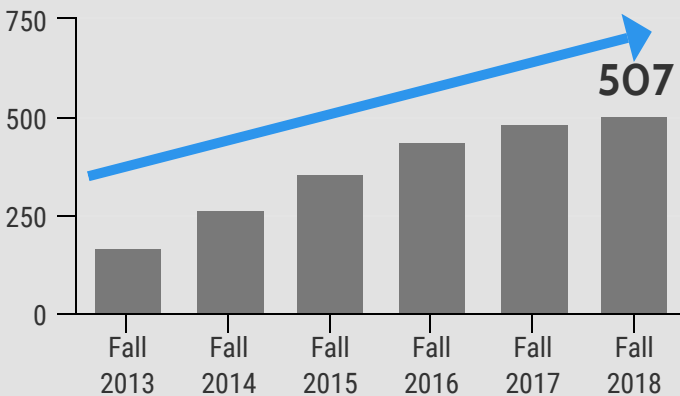

GLOBAL WAKE FOREST

International Student and Scholar Services

ISSS Snapshot Fall 2018

Our Students Represent

68
Countries

We serve all international students, scholars, faculty, and staff sponsored by Wake Forest University

Graduate School Enrollment

266
Total

24
ISSS educational programs

Undergraduate Growth

(Total number international students)

200% increase

Trends

	Fall 2017	Fall 2018
Total undergraduate students	9%	10%
Total graduate students	11%	13%
New undergraduate students	10%	11%
New graduate students	15%	18%