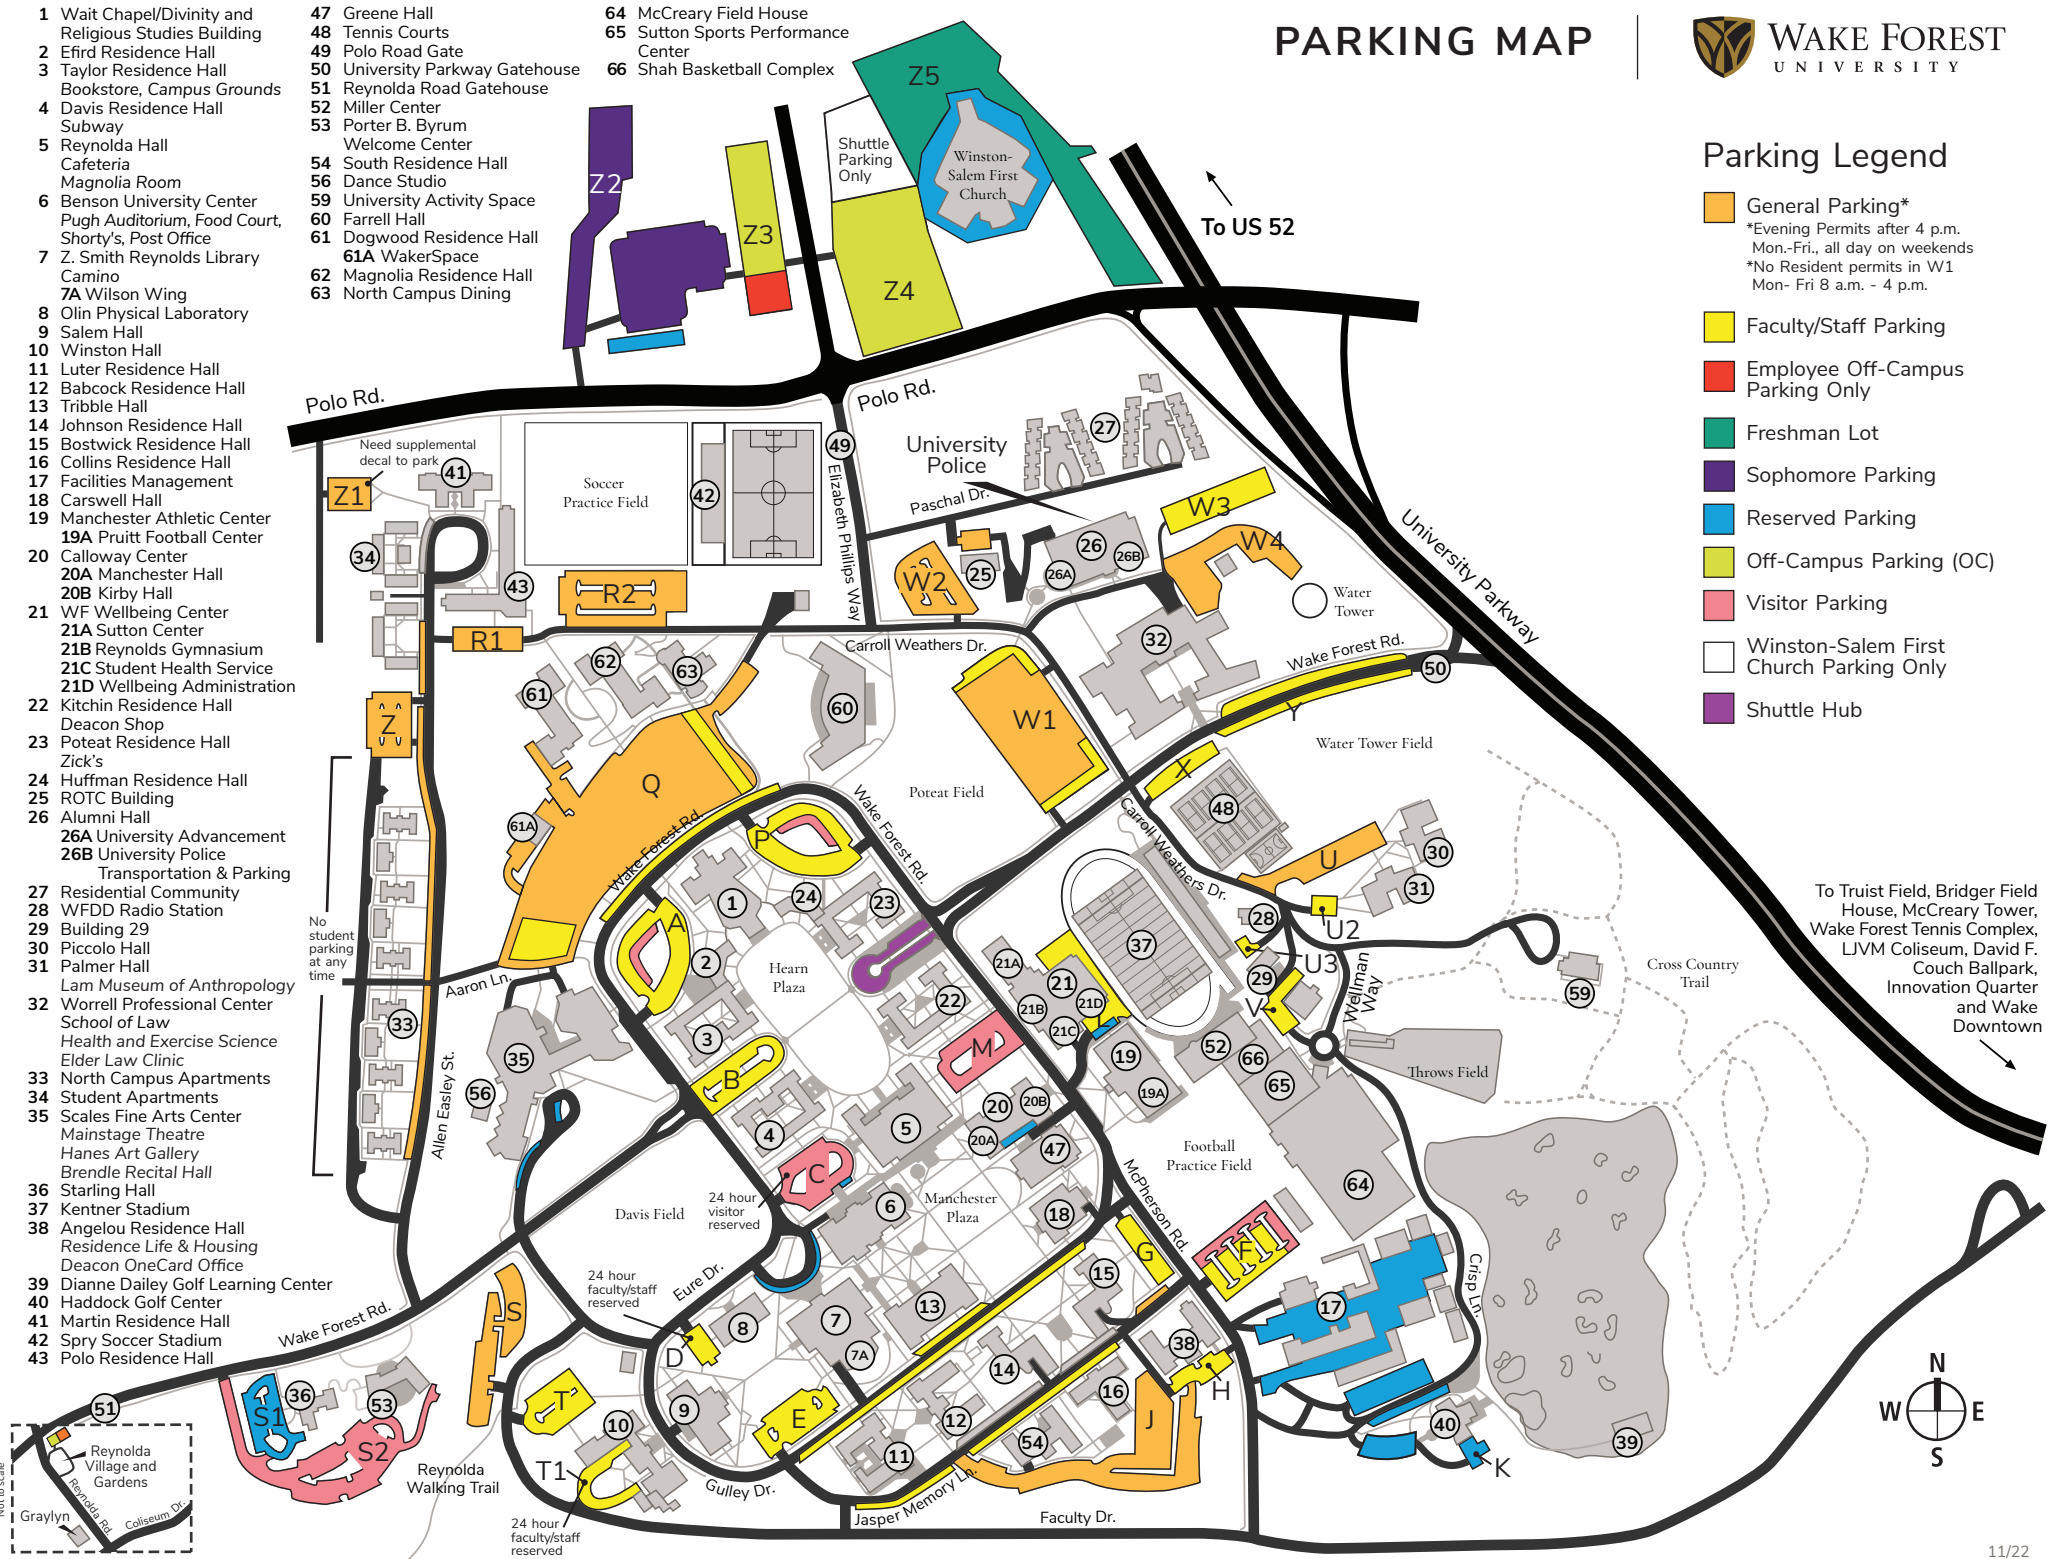

PARKING MAP

- 1 Wait Chapel/Divinity and Religious Studies Building
- 2 Efrid Residence Hall
- 3 Taylor Residence Hall
- 4 Davis Residence Hall
- 5 Reynolda Hall
- 6 Benson University Center
- 7 Z. Smith Reynolds Library
- 8 Olin Physical Laboratory
- 9 Salem Hall
- 10 Winston Hall
- 11 Luter Residence Hall
- 12 Babcock Residence Hall
- 13 Tribble Hall
- 14 Johnson Residence Hall
- 15 Bostwick Residence Hall
- 16 Collins Residence Hall
- 17 Facilities Management
- 18 Carswell Hall
- 19 Manchester Athletic Center
- 20 Calloway Center
- 21 WF Wellbeing Center
- 22 Kitchin Residence Hall
- 23 Poteat Residence Hall
- 24 Huffman Residence Hall
- 25 ROTC Building
- 26 Alumni Hall
- 27 Residential Community
- 28 WFDD Radio Station
- 29 Building 29
- 30 Piccolo Hall
- 31 Palmer Hall
- 32 Worrell Professional Center
- 33 North Campus Apartments
- 34 Student Apartments
- 35 Scales Fine Arts Center
- 36 Starling Hall
- 37 Kentner Stadium
- 38 Angelou Residence Hall
- 39 Dianne Dailey Golf Learning Center
- 40 Haddock Golf Center
- 41 Martin Residence Hall
- 42 Spry Soccer Stadium
- 43 Polo Residence Hall
- 47 Greene Hall
- 48 Tennis Courts
- 49 Polo Road Gate
- 50 University Parkway Gatehouse
- 51 Reynolda Road Gatehouse
- 52 Miller Center
- 53 Porter B. Byrum Welcome Center
- 54 South Residence Hall
- 56 Dance Studio
- 59 University Activity Space
- 60 Farrell Hall
- 61 Dogwood Residence Hall
- 62 Magnolia Residence Hall
- 63 North Campus Dining
- 64 McCreary Field House
- 65 Sutton Sports Performance Center
- 66 Shah Basketball Complex

To Truist Field, Bridger Field House, McCreary Tower, Wake Forest Tennis Complex, LJM Coliseum, David F. Couch Ballpark, Innovation Quarter and Wake Downtown