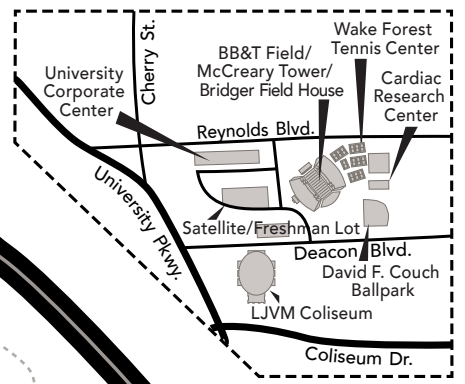

- 49 Polo Road Gate
- 50 University Parkway Gatehouse
- 51 Reynolda Road Gatehouse
- 52 Miller Center
- 52A Shah Basketball Complex
- 53 Porter B. Byrum Welcome Center
- 54 South Residence Hall
- 56 Dance Studio
- 59 The Barn
- 60 Farrell Hall
- 61 Dogwood Residence Hall
- 62 Magnolia Residence Hall
- 63 North Campus Dining
- 64 McCreary Field House
- 65 Sutton Sports Performance Center

Winston-Salem First Church Parking Only

PARKING MAP

Parking Legend

- General Parking
- Faculty/Staff Parking
- Employee Off-Campus Parking Only
- Freshman Lot
- Sophomore Parking
- Reserved Parking
- Off-Campus Parking (OC)
- Visitor/Authorized Off-Campus Employee Parking
- Visitor Parking
- Winston-Salem First Church Parking Only

To BB&T Field, Bridger Field House, McCreary Tower, Wake Forest Tennis Complex, LJVM Coliseum, David F. Couch Ballpark, Innovation Quarter and Wake Downtown