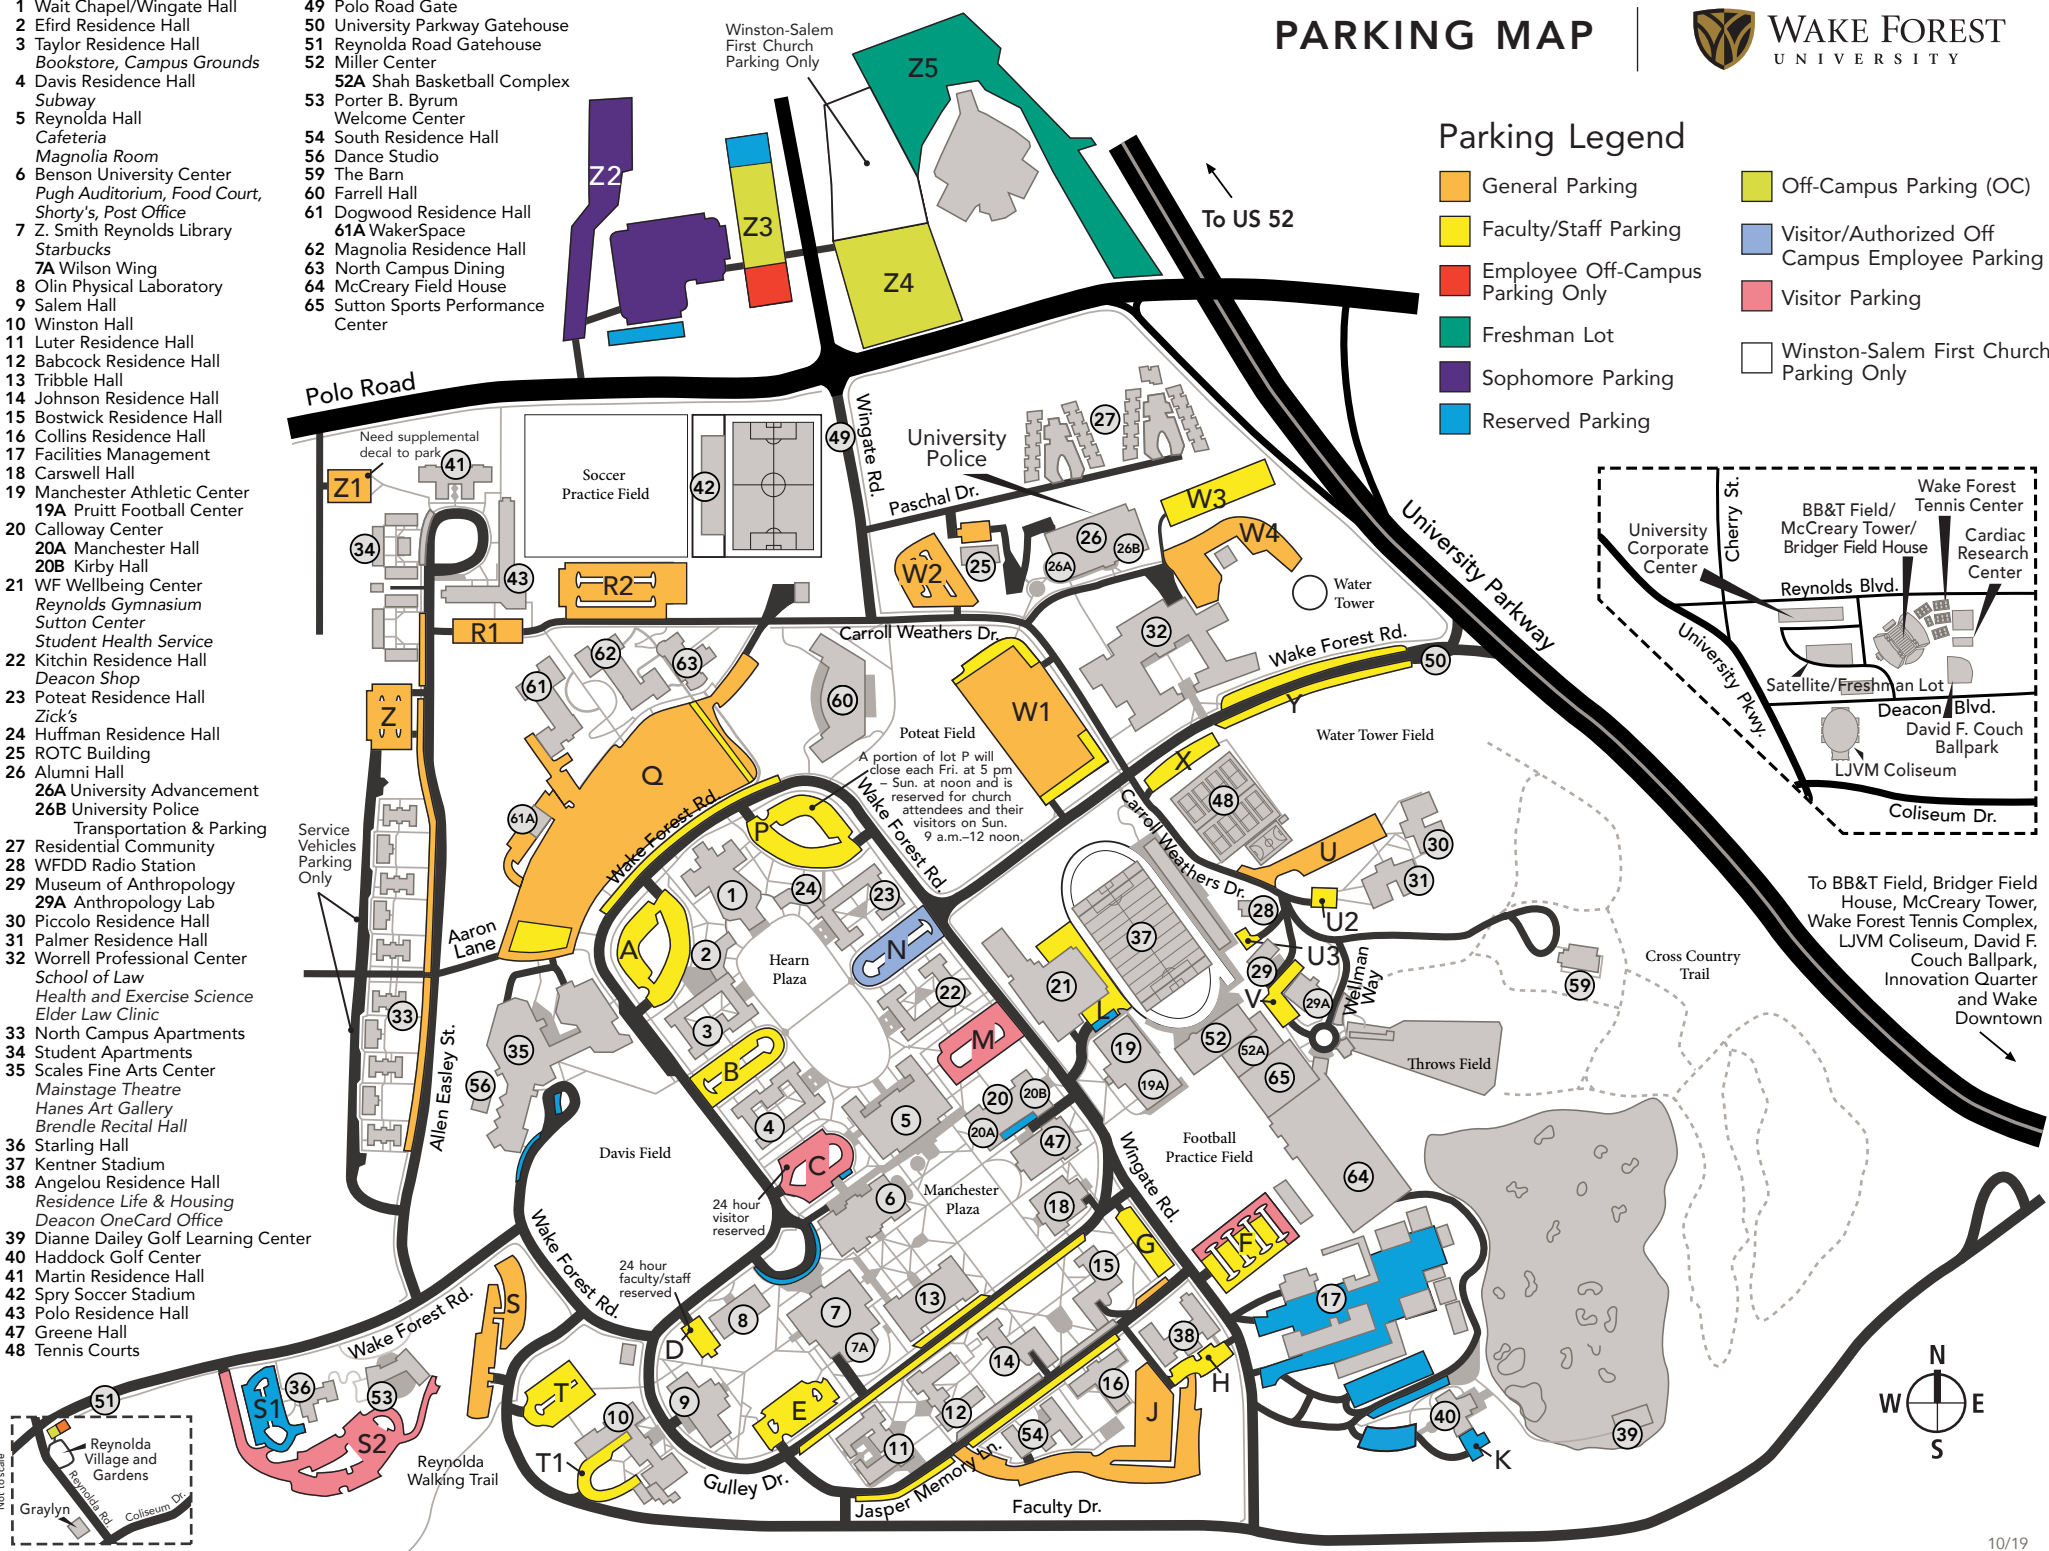

- 49 Polo Road Gate
- 50 University Parkway Gatehouse
- 51 Reynolda Road Gatehouse
- 52 Miller Center
- 52A Shah Basketball Complex
- 53 Porter B. Byrum Welcome Center
- 54 South Residence Hall
- 56 Dance Studio
- 59 The Barn
- 60 Farrell Hall
- 61 Dogwood Residence Hall
- 62 Magnolia Residence Hall
- 63 North Campus Dining
- 64 McCreary Field House
- 65 Sutton Sports Performance Center

Winston-Salem First Church Parking Only

PARKING MAP

Parking Legend

- General Parking
- Faculty/Staff Parking
- Employee Off-Campus Parking Only
- Freshman Lot
- Sophomore Parking
- Reserved Parking
- Off-Campus Parking (OC)
- Visitor/Authorized Off-Campus Employee Parking
- Visitor Parking
- Winston-Salem First Church Parking Only

To BB&T Field, Bridger Field House, McCreary Tower, Wake Forest Tennis Complex, LJVM Coliseum, David F. Couch Ballpark, Innovation Quarter and Wake Downtown