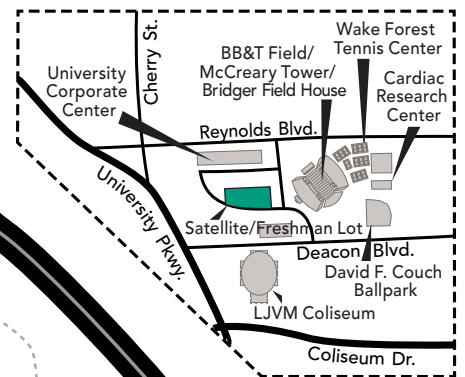

- 61 Dogwood Residence Hall
- 62 Magnolia Residence Hall
- 63 North Campus Dining
- 64 McCreary Field House
- 65 Sutton Sports Performance Center

PARKING MAP

Parking Legend

- General Parking
- Faculty/Staff Parking
- Employee Off-Campus Parking Only
- Satellite/Freshman Lot
- Sophomore Parking
- Reserved Parking
- Off-Campus Parking (OC)
- Visitor/Authorized Off-Campus Employee Parking
- Visitor Parking
- Winston-Salem First Church Parking Only

To Reynolda Road, Silas Creek Pkwy. and I-40 Business/Bypass

To Graylyn, Reynolda Village, Reynolda Gardens and Reynolda House

To BB&T Field, Bridger Field House, McCreary Tower, Wake Forest Tennis Complex, LJVM Coliseum, David F. Couch Ballpark, Innovation Quarter and Wake Downtown