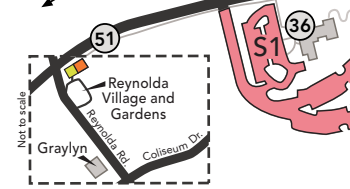

- 40 Haddock Golf Center
- 41 Martin Residence Hall
- 42 Spry Soccer Stadium
- 43 Polo Residence Hall
- 44, 45, 46 Chiller Plants
- 47 Greene Hall
- 48 Tennis Courts
- 49 Polo Road Gate
- 50 University Parkway Gatehouse
- 51 Reynolda Road Gatehouse
- 52 Miller Center
- 52A Shah Basketball Player Development Center
- 53 Porter B. Byrum Welcome Center
- 54 South Residence Hall
- 56 Dance Studio
- 59 The Barn
- 60 Farrell Hall

- 61 Dogwood Residence Hall
- 62 Magnolia Residence Hall
- 63 North Campus Dining
- 64 McCreary Field House
- 65 Sutton Sports Performance Center

PARKING MAP

Parking Legend

- General Parking
- Faculty/Staff Parking
- Employee Off-Campus Parking Only
- Satellite/Freshman Lot
- Sophomore Parking
- Reserved Parking
- Off-Campus Parking (OC)
- Visitor/Authorized Off-Campus Employee Parking
- Visitor Parking
- Winston-Salem First Church Parking Only

To Reynolda Road, Silas Creek Pkwy. and I-40 Business/Bypass

To Graylyn, Reynolda Village, Reynolda Gardens and Reynolda House

To BB&T Field, Bridger Field House, McCreary Tower, Wake Forest Tennis Complex, LJVM Coliseum, David F. Couch Ballpark, Innovation Quarter and Wake Downtown