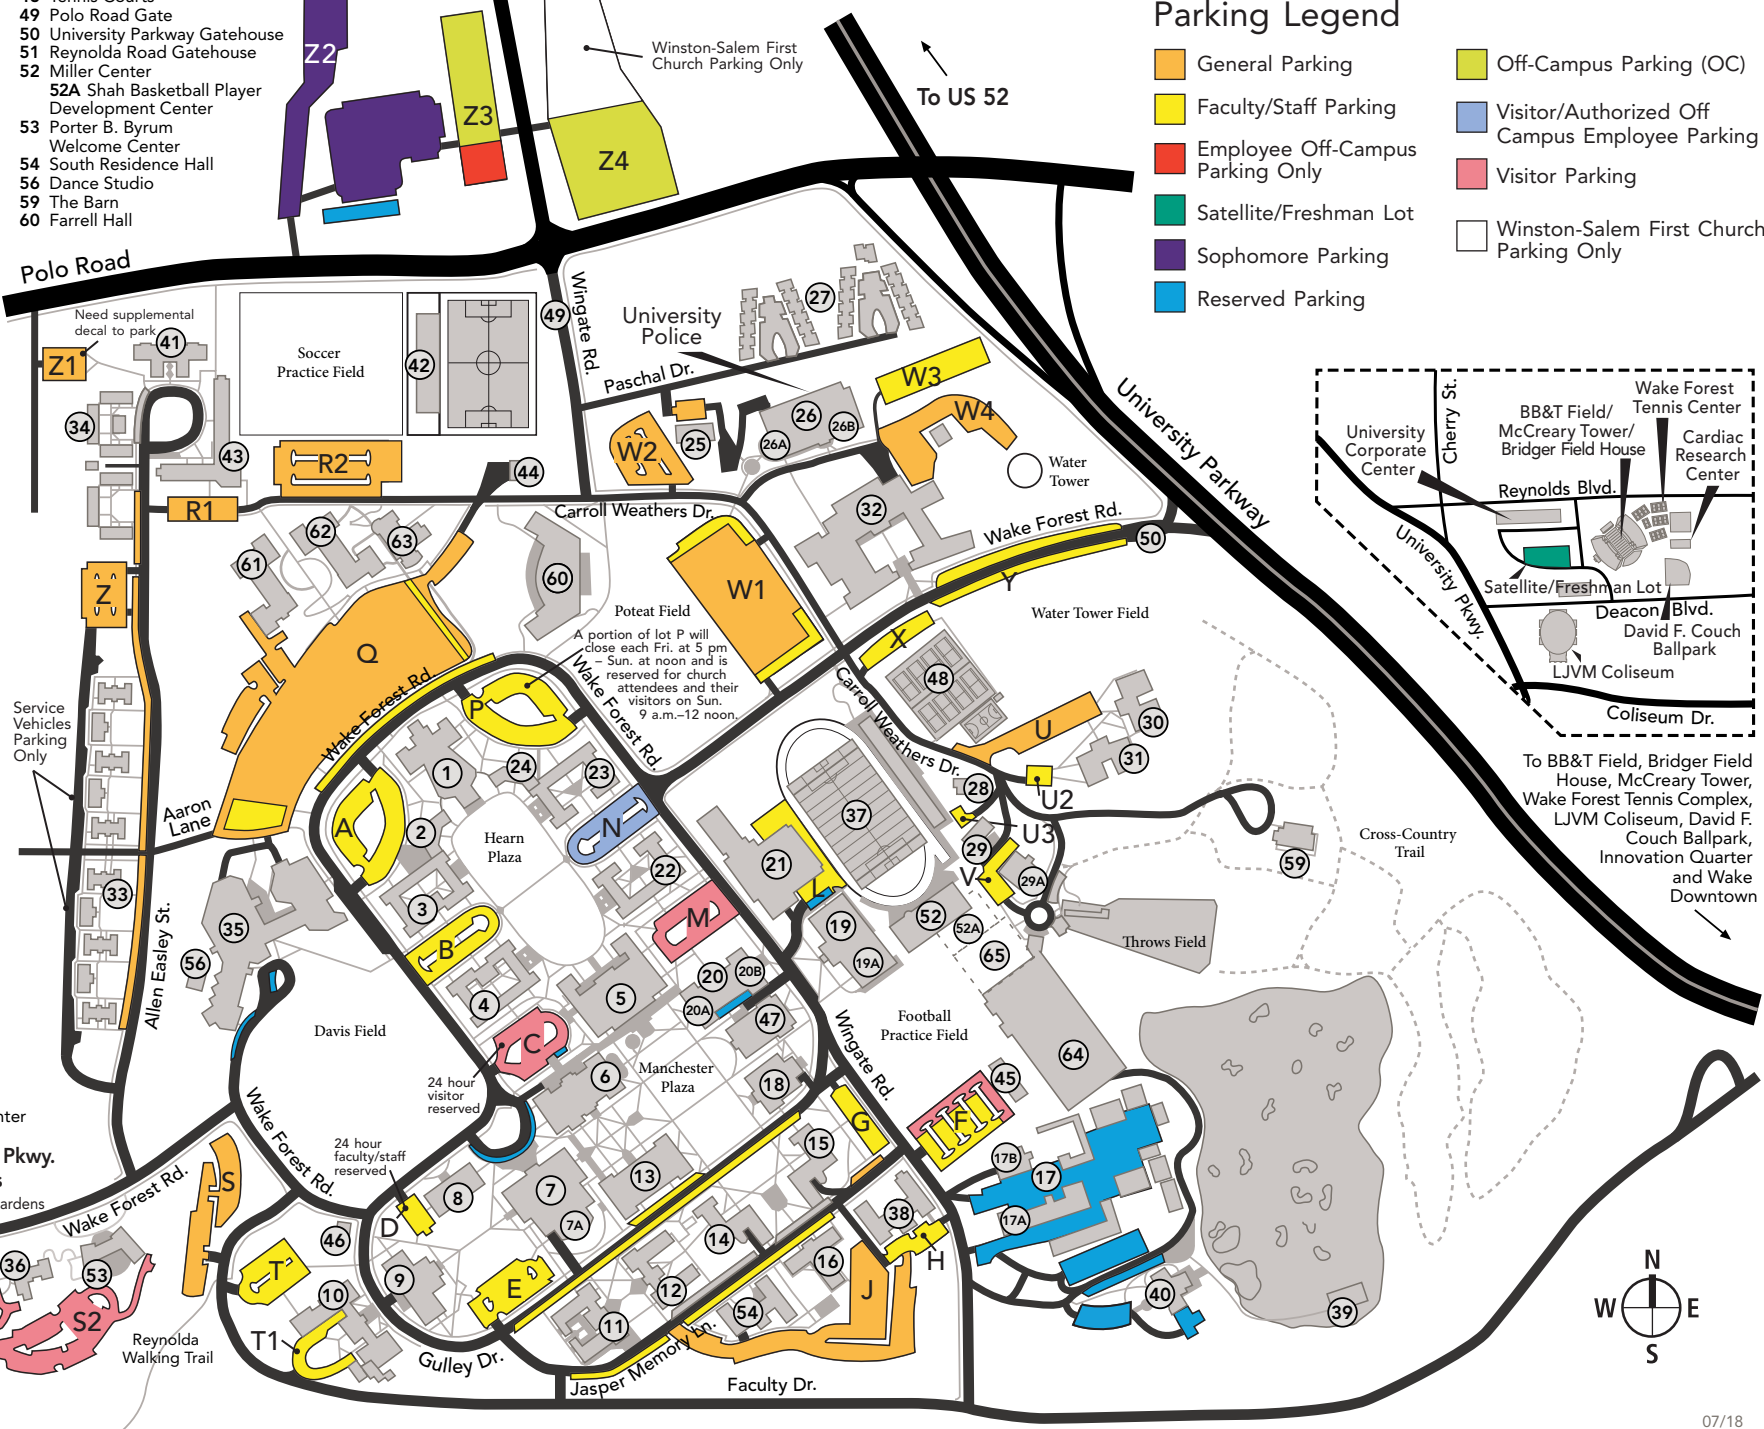

- 1 Wait Chapel/Wingate Hall
- 2 Efrid Residence Hall
- 3 Taylor Residence Hall
- Bookstore, Campus Grounds
- 4 Davis Residence Hall
- Subway
- 5 Reynolda Hall
- Cafeteria
- Magnolia Room
- 6 Benson University Center
- Pugh Auditorium, Food Court, Shorty's, Post Office
- 7 Z. Smith Reynolds Library
- Starbucks
- 7A Wilson Wing
- 8 Olin Physical Laboratory
- 9 Salem Hall
- 10 Winston Hall
- 11 Luter Residence Hall
- 12 Babcock Residence Hall
- 13 Tribble Hall
- 14 Johnson Residence Hall
- 15 Bostwick Residence Hall
- 16 Collins Residence Hall
- 17 Facilities Management
- 17B Central Heating Plant
- 18 Carswell Hall
- 19 Manchester Athletic Center
- 19A Pruitt Football Center
- 20 Calloway Center
- 20A Manchester Hall
- 20B Kirby Hall
- 21 Reynolds Gymnasium
- 22 Sutton Center
- Student Health Service
- 22 Kitchin Residence Hall
- Deacon Shop
- 23 Poteat Residence Hall
- Zick's
- 24 Huffman Residence Hall
- 25 ROTC Building
- 26 Alumni Hall
- 26A University Advancement
- 26B University Police
- Transportation & Parking
- 27 Residential Community
- 28 WFDD Radio Station
- 29 Museum of Anthropology
- 29A Anthropology Lab
- 30 Piccolo Residence Hall
- 31 Palmer Residence Hall
- 32 Worrell Professional Center
- School of Law
- Health and Exercise Science
- Elder Law Clinic
- 33 North Campus Apartments
- 34 Student Apartments
- 35 Scales Fine Arts Center
- Mainstage Theatre
- Hanes Art Gallery
- Brendle Recital Hall
- 36 Starling Hall
- 37 Kentner Stadium
- 38 Angelou Residence Hall
- Residence Life & Housing
- Deacon One Office
- 39 Dianne Dailey Golf Learning Center

To Reynolda Road, Silas Creek Pkwy. and I-40 Business/Bypass

To Graylyn, Reynolda Village, Reynolda Gardens and Reynolda House

To BB&T Field, Bridger Field House, McCreary Tower, Wake Forest Tennis Complex, LJVM Coliseum, David F. Couch Ballpark, Innovation Quarter and Wake Downtown