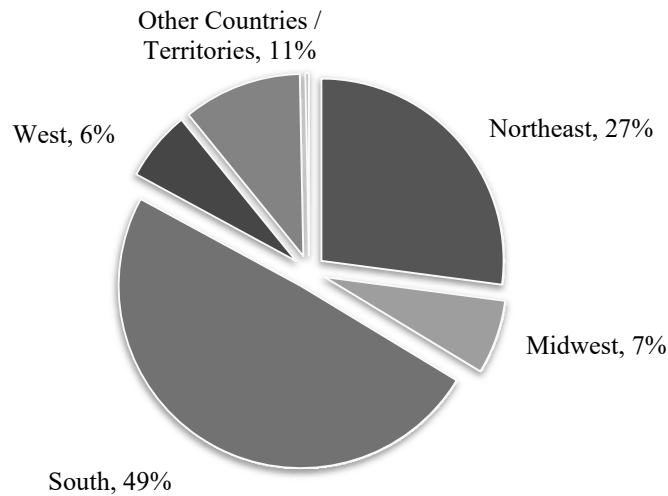

Undergraduate Geographical Distribution by Region, Fall 2016-2020

Region	2016	%	2017	%	2018	%	2019	%	2020	%
Northeast	1,327	27%	1,349	26%	1,379	26%	1,433	27%	1,474	27%
Midwest	315	6%	314	6%	309	6%	336	6%	358	7%
South	2,538	51%	2,583	51%	2,631	50%	2,620	50%	2,679	49%
West	272	5%	299	6%	318	6%	311	6%	339	6%
Other Countries / Territories	502	10%	553	11%	582	11%	580	11%	574	11%
Unknown	1	<1%	4	<1%	6	<1%	7	<1%	17	<1%
Total	4,955		5,102		5,225		5,287		5,441	

Undergraduate Geographical Distribution by Region, (%) Fall 2020

Undergraduate Geographical Distribution by Region, Fall 2016-2020

Note: Regions defined by US Census Bureau