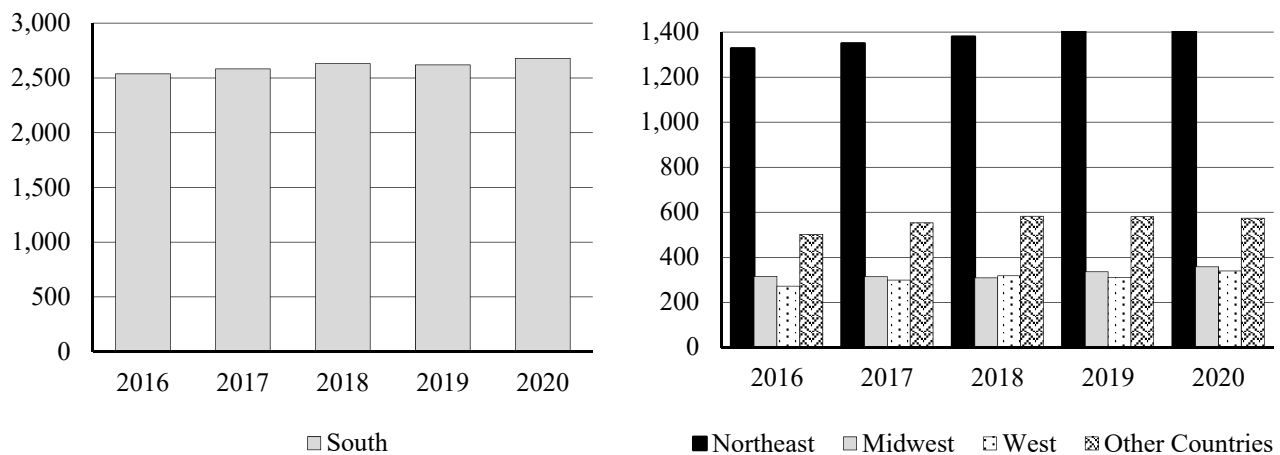

Undergraduate Geographical Distribution by Region, Fall 2016-2020

Region	2016	%	2017	%	2018	%	2019	%	2020	%
Northeast	1,327	27%	1,349	26%	1,379	26%	1,433	27%	1,474	27%
Midwest	315	6%	314	6%	309	6%	336	6%	358	7%
South	2,538	51%	2,583	51%	2,631	50%	2,620	50%	2,679	49%
West	272	5%	299	6%	318	6%	311	6%	339	6%
Other Countries / Territories	502	10%	553	11%	582	11%	580	11%	574	11%
Unknown	1	<1%	4	<1%	6	<1%	7	<1%	17	<1%
Total	4,955		5,102		5,225		5,287		5,441	

Undergraduate Geographical Distribution by Region, (%) Fall 2020

Undergraduate Geographical Distribution by Region, Fall 2016-2020

Note: Regions defined by US Census Bureau