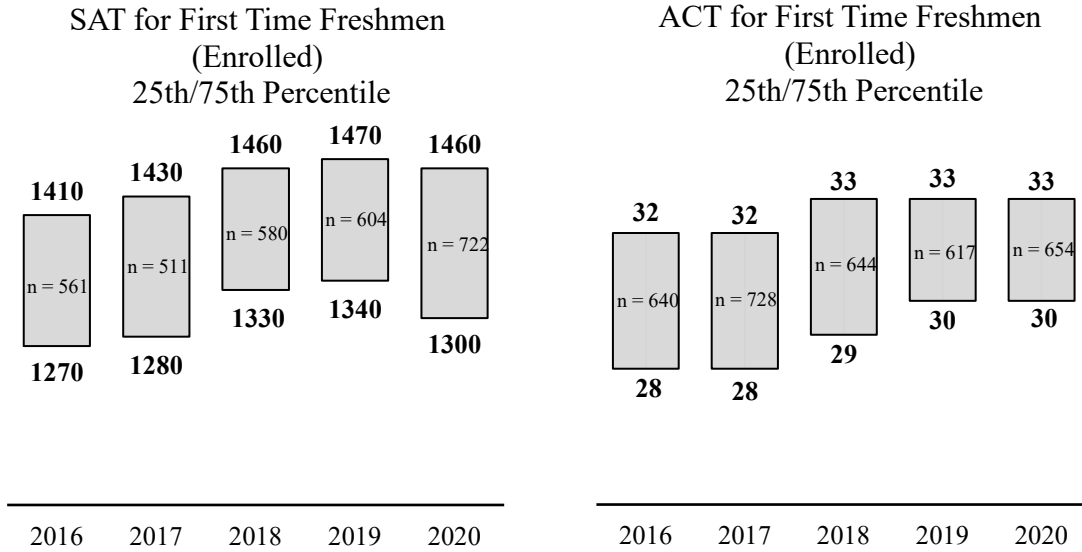

Middle 50% of ACT and SAT Scores for Entering Freshmen, 2016-2020

Note: SAT data above are based on each student's "best combined score."