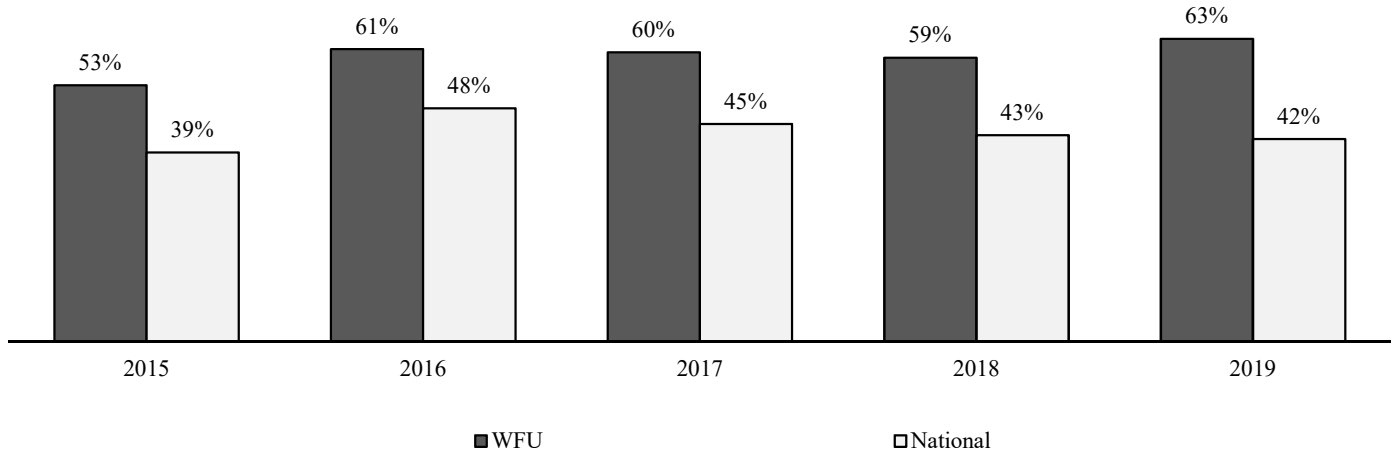

## Acceptance Rates to Medical School, 2015-2019

### Notes:

Of the 2019 graduating class, 121 students applied to medical school; 76 were admitted (63%). North Carolina medical schools to which Wake Forest students were admitted include the Brody School of Medicine of East Carolina University - 2; Campbell University School of Osteopathic Medicine - 2; Duke University School of Medicine - 1; University of North Carolina School of Medicine - 5; Wake Forest University School of Medicine - 19.