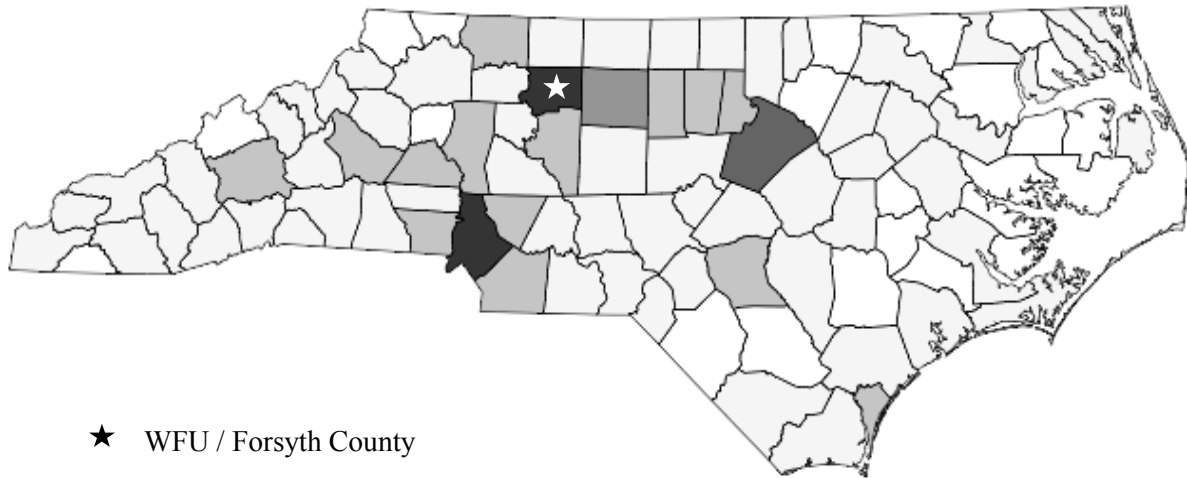

## North Carolina Undergraduate Students by County of Residence, Fall 2016

Enrollment  0     1-9     10 - 49     50 - 99     100 - 149     150 - 200

Alamance	20	Cumberland	15	Johnston	6	Randolph	5	
Alexander	0	Currituck	3	Jones	0	Richmond	1	
Alleghany	0	Dare	6	Lee	5	Robeson	0	
Anson	1	Davidson	30	Lenoir	0	Rockingham	7	
Ashe	0	Davie	4	Lincoln	8	Rowan	6	
Avery	2	Duplin	0	Macon	2	Rutherford	4	
Beaufort	0	Durham	20	Madison	1	Sampson	2	
Bertie	0	Edgecombe	3	Martin	0	Scotland	2	
Bladen	0	Forsyth	168	McDowell	4	Stanly	3	
Brunswick	5	Franklin	0	Mecklenburg	185	Stokes	7	
Buncombe	10	Gaston	14	Mitchell	1	Surry	14	
Burke	10	Gates	0	Montgomery	1	Swain	1	
Cabarrus	17	Graham	2	Moore	8	Transylvania	2	
Caldwell	8	Granville	3	Nash	5	Tyrrell	0	
Camden	1	Greene	0	New Hanover	16	Union	20	
Carteret	8	Guilford	85	Northampton	0	Vance	1	
Caswell	1	Halifax	2	Onslow	6	Wake	125	
Catawba	16	Harnett	5	Orange	19	Warren	0	
Chatham	2	Haywood	4	Pamlico	0	Washington	0	
Cherokee	2	Henderson	8	Pasquotank	4	Watauga	1	
Chowan	1	Hertford	1	Pender	2	Wayne	4	
Clay	0	Hoke	1	Perquimans	0	Wilkes	9	
Cleveland	5	Hyde	0	Person	2	Wilson	2	
Columbus	1	Iredell	21	Pitt	9	Yadkin	5	
Craven	2	Jackson	3	Polk	2	Yancey	3	
							Total	1,020