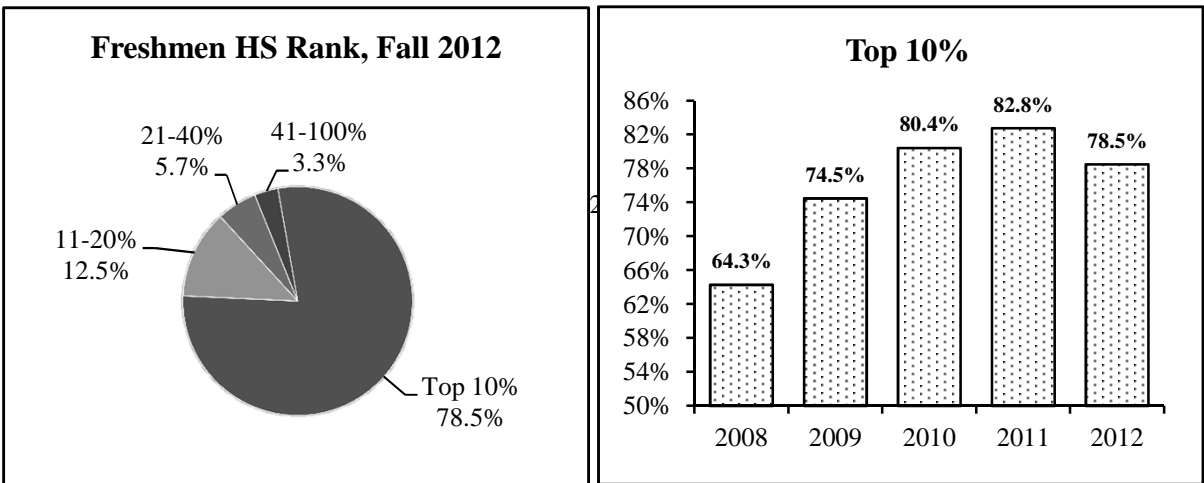

High School Rank of Entering Freshmen, 2008-2012

Rank	2008		2009		2010		2011		2012	
	#	%	#	%	#	%	#	%	#	%
Top 10%	475	64.3%	531	74.5%	571	80.4%	552	82.8%	471	78.5%
11-20%	168	22.7%	104	14.6%	89	12.5%	75	11.2%	75	12.5%
21-40%	73	9.9%	62	8.7%	35	4.9%	23	3.4%	34	5.7%
41-60%	14	1.9%	7	1.0%	6	0.8%	10	1.5%	18	3.0%
61-80%	5	0.7%	7	1.0%	7	1.0%	7	1.0%	2	0.3%
81-100%	4	0.5%	2	0.3%	2	0.3%	0	0.0%	0	0.0%
Not Available	463		487		509		570		634	
Total	1,202		1,200		1,219		1,237		1,234	

Middle 50% of SAT Scores for Entering Freshmen, 2008-2012