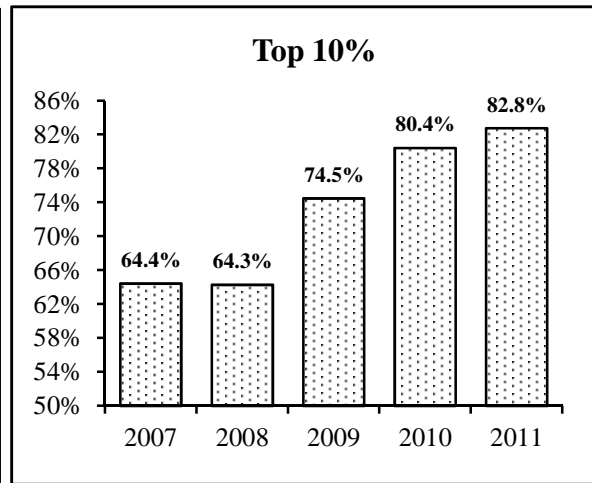

High School Rank of Entering Freshmen, 2007-2011

Rank	2007		2008		2009		2010		2011	
	#	%	#	%	#	%	#	%	#	%
Top 10%	462	64.4%	475	64.3%	531	74.5%	571	80.4%	552	82.8%
11-20%	153	21.3%	168	22.7%	104	14.6%	89	12.5%	75	11.2%
21-40%	84	11.7%	73	9.9%	62	8.7%	35	4.9%	23	3.4%
41-60%	13	1.8%	14	1.9%	7	1.0%	6	0.8%	10	1.5%
61-80%	5	0.7%	5	0.7%	7	1.0%	7	1.0%	7	1.0%
81-100%	0	0.0%	4	0.5%	2	0.3%	2	0.3%	0	0.0%
Not Available	407		463		487		509		570	
Total	1,124		1,202		1,200		1,219		1,237	

Middle 50% of SAT Scores for Entering Freshmen, 2007-2011