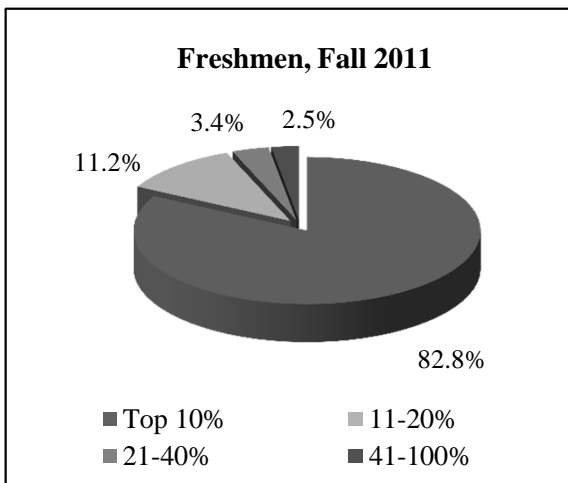

High School Rank of Entering Freshmen, 2007-2011

Rank	2007		2008		2009		2010		2011	
	#	%	#	%	#	%	#	%	#	%
Top 10%	462	64.4%	475	64.3%	531	74.5%	571	80.4%	552	82.8%
11-20%	153	21.3%	168	22.7%	104	14.6%	89	12.5%	75	11.2%
21-40%	84	11.7%	73	9.9%	62	8.7%	35	4.9%	23	3.4%
41-60%	13	1.8%	14	1.9%	7	1.0%	6	0.8%	10	1.5%
61-80%	5	0.7%	5	0.7%	7	1.0%	7	1.0%	7	1.0%
81-100%	0	0.0%	4	0.5%	2	0.3%	2	0.3%	0	0.0%
Not Available	407		463		487		509		570	
Total	1,124		1,202		1,200		1,219		1,237	

Middle 50% of SAT Scores for Entering Freshmen, 2007-2011