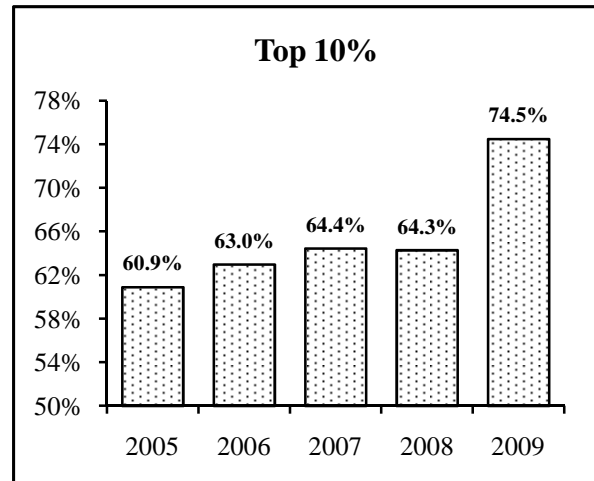

High School Rank of Entering Freshmen, 2005-2009

Rank	2005		2006		2007		2008		2009	
	#	%	#	%	#	%	#	%	#	%
Top 10%	425	60.9%	391	63.0%	462	64.4%	475	64.3%	531	74.5%
11-20%	163	23.4%	142	22.9%	153	21.3%	168	22.7%	104	14.6%
21-40%	86	12.3%	71	11.4%	84	11.7%	73	9.9%	62	8.7%
41-60%	18	2.6%	14	2.3%	13	1.8%	14	1.9%	7	1.0%
61-80%	6	0.9%	3	0.5%	5	0.7%	5	0.7%	7	1.0%
81-100%	0	0.0%	0	0.0%	0	0.0%	4	0.5%	2	0.3%
Not Available	422		504		407		463		487	
Total	1,120		1,125		1,124		1,202		1,200	

Middle 50% of SAT Scores for Entering Freshmen, 2005-2009