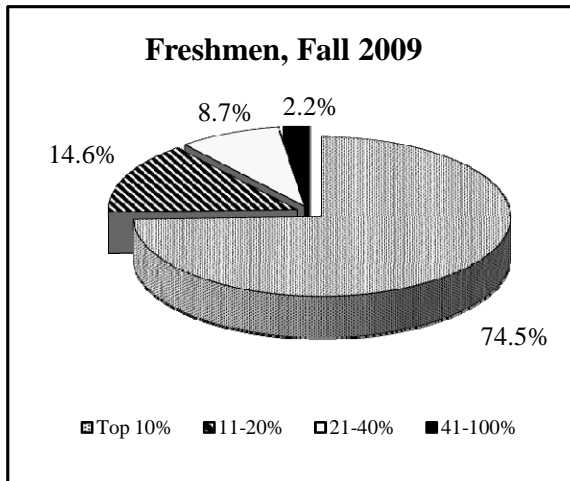

High School Rank of Entering Freshmen, 2005-2009

Rank	2005		2006		2007		2008		2009	
	#	%	#	%	#	%	#	%	#	%
Top 10%	425	60.9%	391	63.0%	462	64.4%	475	64.3%	531	74.5%
11-20%	163	23.4%	142	22.9%	153	21.3%	168	22.7%	104	14.6%
21-40%	86	12.3%	71	11.4%	84	11.7%	73	9.9%	62	8.7%
41-60%	18	2.6%	14	2.3%	13	1.8%	14	1.9%	7	1.0%
61-80%	6	0.9%	3	0.5%	5	0.7%	5	0.7%	7	1.0%
81-100%	0	0.0%	0	0.0%	0	0.0%	4	0.5%	2	0.3%
Not Available	422		504		407		463		487	
Total	1,120		1,125		1,124		1,202		1,200	

Middle 50% of SAT Scores for Entering Freshmen, 2005-2009