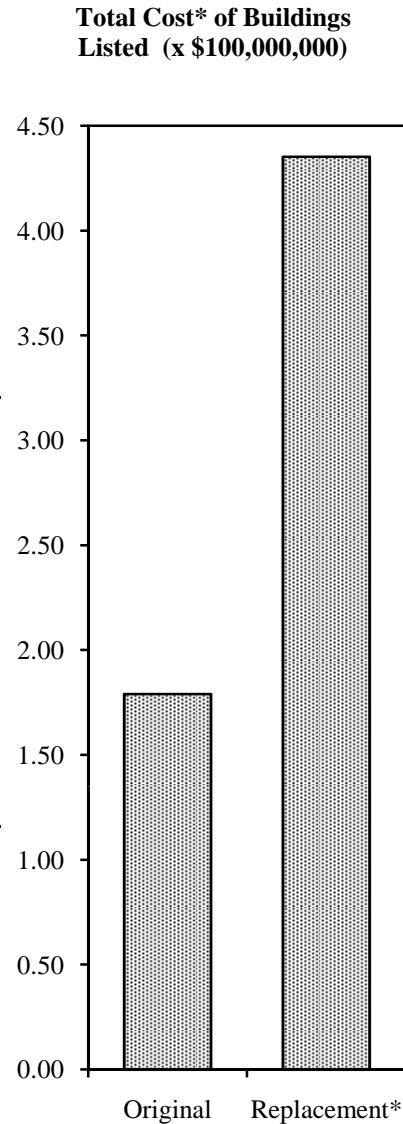

Main Facilities Reynolda Campus - Building Profiles

		Date	Gross Sq. ft.	Assignable Sq. ft.
Academic	Anthropology Laboratory	1982	6,400	6,000
	Calloway Center (Kirby & Manchester)	1969	89,185	54,394
	Carswell Hall	1955	61,297	38,707
	Greene Hall	1999	80,000	47,034
	Museum of Anthropology	1987	7,055	5,332
	Olin Physical Laboratory	1989	31,837	20,751
	Reynolds Gymnasium	1955	151,569	98,997
	Salem Hall	1955	55,090	35,164
	Scales Fine Art Center	1976	143,346	76,456
	Tribble Hall	1963	80,168	46,311
	Wingate Hall & Wait Chapel	1955	72,770	41,668
	Winston Hall	1961	100,460	54,640
	Worrell Professional Center	1993	178,000	115,700
	Z. Smith Reynolds Library	1955	189,579	129,182
	Support	Benson Center	1990	100,422
Bookstore Warehouse/Photographer		1984	6,000	5,372
Central Heating Plant		1955	15,466	6,578
Environmental Health & Safety Building		1994	3,600	3,270
H.S. Moore Bldg.-Facilities Mgmt.		1956	24,162	19,693
Information Systems		1998	70,982	52,830
Landscaping Building		1982	5,450	4,883
Maintenance Garage Shop		1956	9,773	6,656
Manchester Athletic Center		1978	65,393	45,348
Miller Center		2001	64,845	38,337
Polo Sundry Shop		1988	1,221	946
President's House		1929	14,399	10,800
Reynolda Hall		1955	135,799	81,408
Starling Hall/Welcome Center		1956	7,270	3,686
WFDD Radio	1920	3,769	2,638	
Residential (on Campus)	Babcock	1961	53,027	33,408
	Bostwick	1955	43,568	30,868
	Collins	1985	49,601	33,001
	Davis	1955	69,959	47,546
	Efird	1955	15,476	11,453
	Huffman	1955	15,476	11,514
	Johnson	1955	43,392	28,853
	Kitchin	1955	66,373	44,225
	Luter	1971	68,175	43,874
	Martin	1994	28,754	16,590
	North Campus Apartments (bldgs 2, 5-10)	1955	47,641	41,996
	Palmer	1982	12,942	8,317
	Piccolo	1982	12,942	7,980
	Polo	1998	78,562	43,759
	Poteat	1955	52,271	33,815
	Student Apartments	1956	28,012	23,600
	Taylor	1955	68,680	46,346
Townhouses	1976	7,897	5,803	