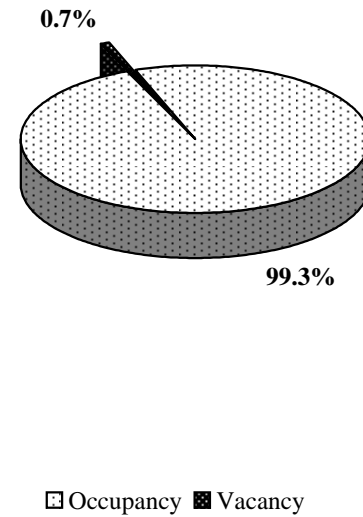

Student Housing Utilization, Fall 2005

Student Housing	Capacity	Occupancy
Babcock (Coed)	250	250
Bostwick (Coed)	202	200
Collins (Coed)	233	233
Davis (Coed)	295	295
Efird (Coed)	92	92
Huffman Theme (Coed)	80	79
Johnson Substance Free (Coed)	202	198
Kitchin (Coed)	277	277
Luter (Coed)	288	288
Martin (Coed)	95	95
Palmer (Coed)	56	55
Piccolo (Coed)	62	62
Polo (Coed)	194	194
Poteat (Coed)	239	239
Rosedale, Theme Wesley (Coed)	14	14
Student Apartments (Coed)	110	110
Taylor (Coed)	248	243
Theme House - Anthony Aston (Coed)	13	13
Theme House - Technology Quarters (Male)	10	10
Theme House - Nia (Female)	7	7
Theme House - Environmental (Coed)	10	10
Townhouses (Female)	31	31
1125 Polo Rd - International (Male)	4	4
Theme House - Crew (Coed)	12	12
Total	3,024	3,011

On-Campus Occupancy Rate, Fall 2005