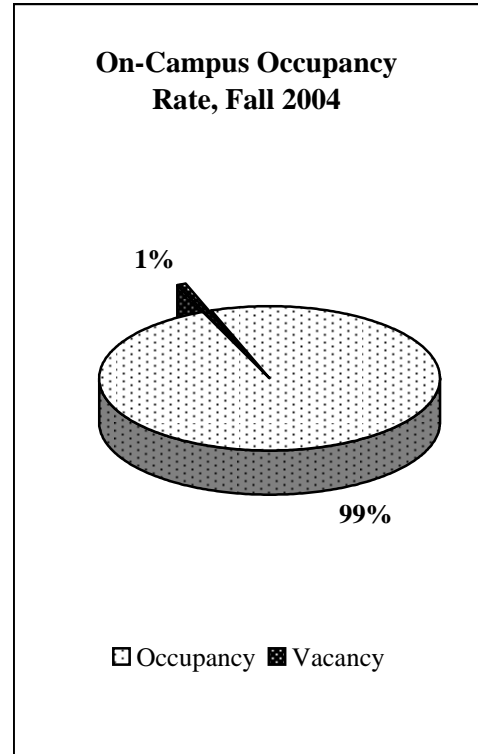

## Student Housing Utilization, Fall 2004

Student Housing	Capacity	Occupancy
Babcock (Coed)	250	249
Bostwick (Coed)	198	196
Collins (Coed)	231	229
Davis (Coed)	295	284
Efird (Coed)	95	84
Huffman Theme (Coed)	78	69
Johnson Substance Free (Coed)	198	195
Kitchin (Coed)	277	264
Luter (Coed)	289	281
North (Coed)	95	92
Palmer (Coed)	56	55
Piccolo (Coed)	62	62
Polo (Coed)	194	191
Poteat (Coed)	240	231
Rosedale, Theme Wesley (Coed)	14	14
Student Apartments (Coed)	110	109
Taylor (Coed)	248	238
Theme House - Anthony Aston (Coed)	13	12
Theme House - Technology Quarters (Male)	9	9
Theme House - Nia (Female)	10	9
Theme House - International (Coed)	12	12
Townhouses (Female)	31	31
1125 Polo Rd - Independent (Male)	4	3
Theme House - Baggataway (Male)	7	7
<b>Total</b>	<b>3,016</b>	<b>2,926</b>

### On-Campus Housing Utilization by Gender, Fall 2004