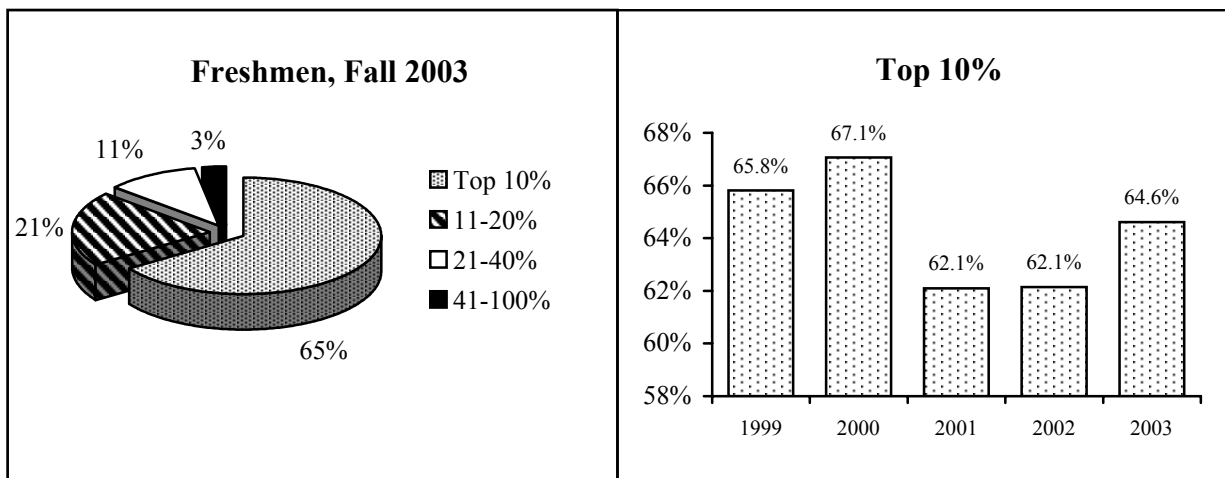

## High School Rank of Entering Freshmen, 1999-2003

Rank	1999		2000		2001		2002		2003	
	#	%	#	%	#	%	#	%	#	%
Top 10%	489	65.8%	505	67.1%	503	62.1%	458	62.1%	440	64.6%
11-20%	161	21.7%	143	19.0%	192	23.7%	171	23.2%	140	20.6%
21-40%	67	9.0%	78	10.4%	96	11.9%	85	11.5%	72	10.6%
41-60%	15	2.0%	22	2.9%	12	1.5%	15	2.0%	21	3.1%
61-80%	6	0.8%	5	0.7%	2	0.2%	7	0.9%	6	0.9%
81-100%	5	0.7%	0	0.0%	5	0.6%	1	0.1%	2	0.3%
Not Available	236		272		179		270		326	
<b>Total</b>	<b>979</b>		<b>1025</b>		<b>989</b>		<b>1007</b>		<b>1007</b>	

## Average SAT Scores for Entering Freshmen, 1999-2003