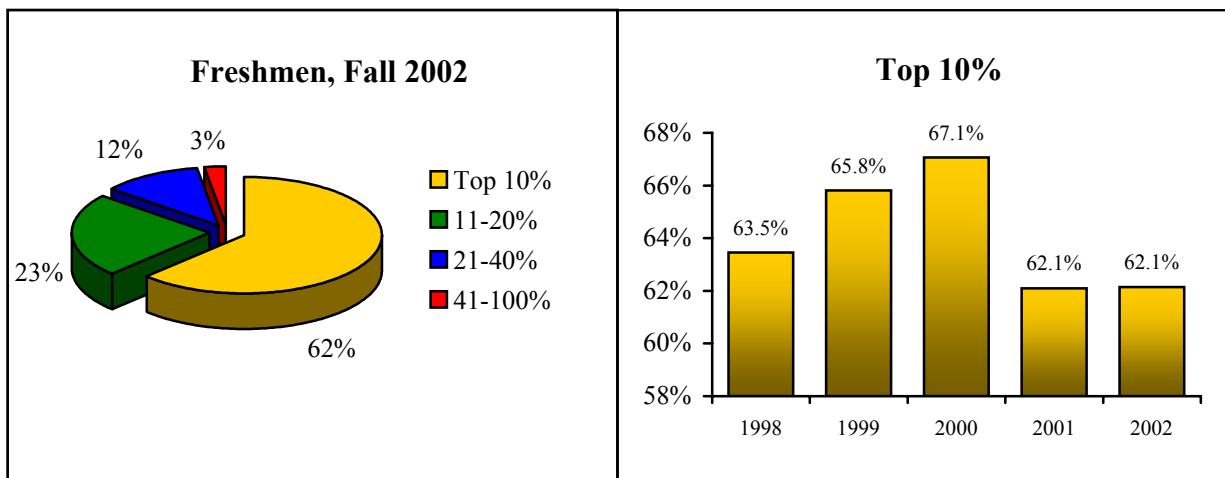

High School Rank of Entering Freshmen, 1998-2002

Rank	1998		1999		2000		2001		2002	
	#	%	#	%	#	%	#	%	#	%
Top 10%	467	63.5%	489	65.8%	505	67.1%	503	62.1%	458	62.1%
11-20%	175	23.8%	161	21.7%	143	19.0%	192	23.7%	171	23.2%
21-40%	72	9.8%	67	9.0%	78	10.4%	96	11.9%	85	11.5%
41-60%	17	2.3%	15	2.0%	22	2.9%	12	1.5%	15	2.0%
61-80%	5	0.7%	6	0.8%	5	0.7%	2	0.2%	7	0.9%
81-100%	0	0.0%	5	0.7%	0	0.0%	5	0.6%	1	0.1%
Not Available	257		236		272		179		270	
Total	993		979		1025		989		1007	

Average SAT Scores for Entering Freshmen, 1998-2002