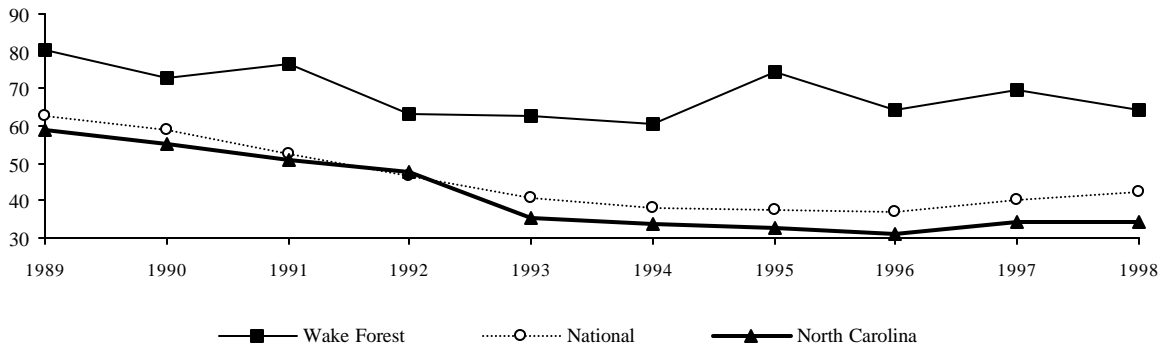

Acceptance Rates to Medical School, 1989-1998

Comparison of WFU Success with North Carolina and National Pool Medical School Students (% Accepted)

Medical School Matriculations, 1989-1998

From 1989 to 1998, 742 students (504 men and 238 women) applied to allopathic medical schools. The eleven year success rate was 67.9%. Men and women were equally successful (68.2% and 67.4% respectively). Women represented 34.8% of the applicant pool versus 65.2% for men. In 1998, the success rate of Wake Forest applicants was 63.6% (64.6% for men and 61.9% for women). Wake Forest students enrolled in 66 of the 125 U.S. allopathic medical schools. 48.2% of these successful candidates entered North Carolina schools of medicine. Of this cohort, 67.5% entered Wake Forest University School of Medicine (32.5% of all entrants).