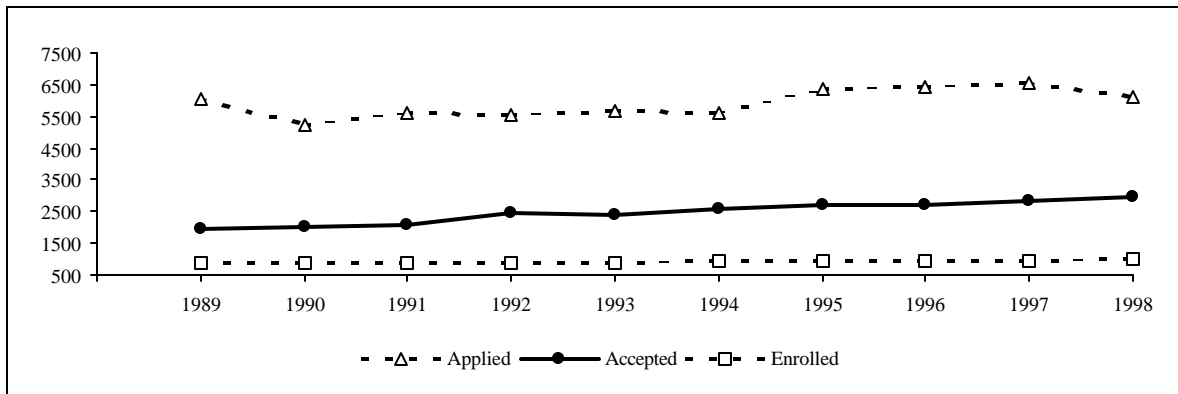

Admissions First-time Freshmen, Fall 1989 - 1998

Year	Applied	Accepted	Enrolled
1989	6033	1980	887
1990	5213	2029	870
1991	5607	2058	856
1992	5557	2464	903
1993	5661	2392	903
1994	5628	2607	946
1995	6342	2710	965
1996	6450	2715	940
1997	6536	2848	967
1998	6132	2962	993

Admissions Undergraduate Transfer Students, Fall 1989 - 1998

Year	Applied	Accepted	Enrolled
1989	386	92	56
1990	372	203	85
1991	384	241	119
1992	305	122	43
1993	295	158	69
1994	294	179	78
1995	279	142	69
1996	202	80	42
1997	231	137	69
1998	168	85	51