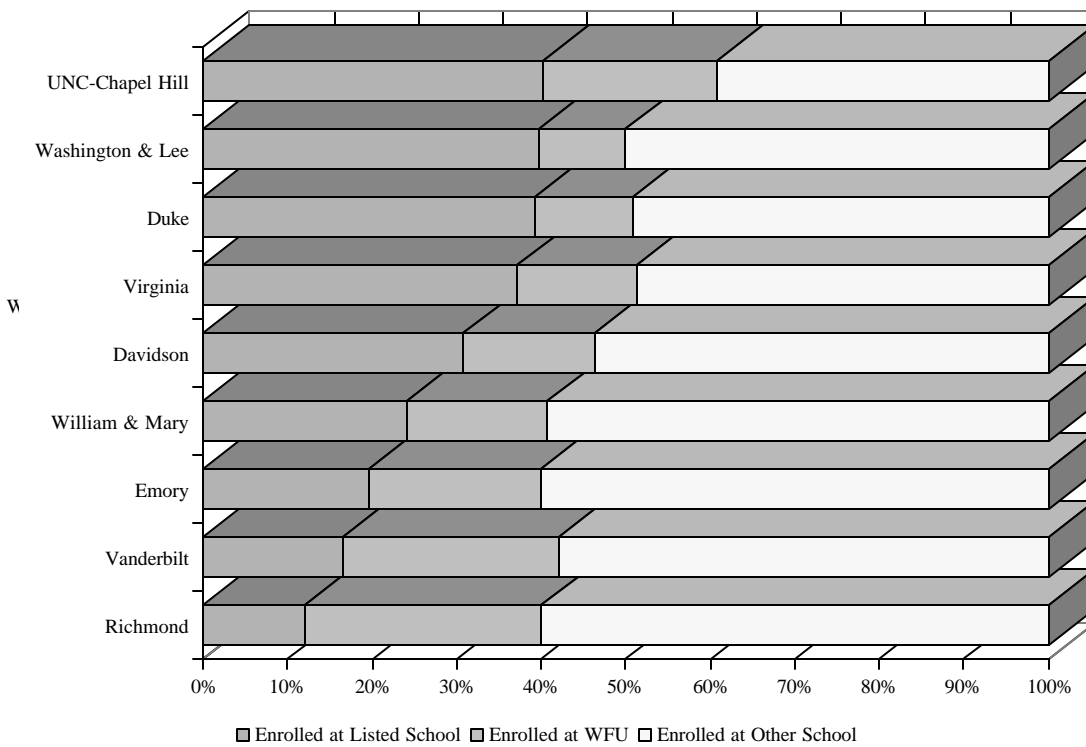

Wake Forest's Cross Admits - Fall 1998 Freshmen

Institution (#)	% Enrolled at Listed School		% Enrolled at Another School
	% Enrolled at Listed School	% Enrolled at WFU	
UNC-Chapel Hill (645)	40.2%	20.6%	39.2%
Washington & Lee (166)	39.8%	10.2%	50.0%
Duke (309)	39.2%	11.7%	49.2%
Virginia (255)	37.3%	14.1%	48.6%
Davidson (188)	30.9%	15.4%	53.7%
William & Mary (228)	24.1%	16.7%	59.2%
Emory (296)	19.6%	20.3%	60.1%
Vanderbilt (418)	16.5%	25.6%	57.9%
Richmond (332)	12.0%	28.0%	59.9%

Total number of cross admits at each institution. *Numbers reflect students responding to survey.*

Source: Admissions Survey, Summer 1998.