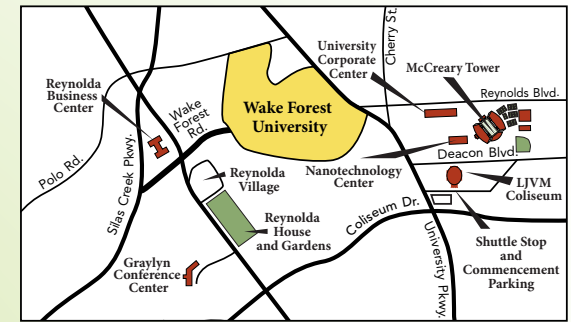

-  General Parking
-  Reserved Parking
-  Special Needs Parking

- 1 Wait Chapel/Wingate Hall
- 2 Efrid Residence Hall
- 3 Taylor Residence Hall
Bookstore
Campus Grounds
- 4 Davis Residence Hall
Subway
- 5 Reynolda Hall
Cafeteria
Magnolia Room
- 6 Benson University Center
Pugh Auditorium
Food Court, Shorty's
- 7 Z. Smith Reynolds Library
Starbucks
7A Wilson Wing
- 11, 12, 14, 15, 16, 38, 54
First-Year Residence Halls
- 13 Tribble Hall
- 22 Kitchin Residence Hall
Deacon Shop
- 23 Poteat Residence Hall
Zick's
- 24 Huffman Residence Hall
- 26B University Police
- 30 Piccolo Residence Hall
- 31 Palmer Residence Hall
- 32 Worrell Professional Center
- 35 Scales Fine Arts Center
- 41 Martin Residence Hall
- 43 Polo Residence Hall
- 49 Polo Road Gate
- 50 University Parkway Gatehouse
- 51 Reynolda Road Gatehouse
- 53 Porter B. Byrum
Welcome Center
- 60 Farrell Hall
- 61 Dogwood Residence Hall
- 62 Magnolia Residence Hall
- 63 North Campus Dining

To Reynolda Road, Silas Creek Pkwy.
and I-40 Business/Bypass
To Graylyn, Reynolda Village, Reynolda Gardens
and Reynolda House

Area Map

NOTES:

- Commencement Parking Passes are required to enter campus after 10 p.m. Sunday.
- Cars without Commencement Parking Passes must park at LJV Coliseum (see Area Map). Shuttles will run continuously Monday beginning at 6 a.m.
- Wheelchair-accessible shuttles from Special Needs lots to Hearn Plaza will run continuously Monday beginning at 6 a.m.
- For more parking details, visit commencement.wfu.edu

To BB&T Field, Bridger Field
House, McCreary Tower,
Wake Forest Tennis Complex,
LJV Coliseum, David F.
Couch Ballpark,
Innovation Quarter
and Wake
Downtown