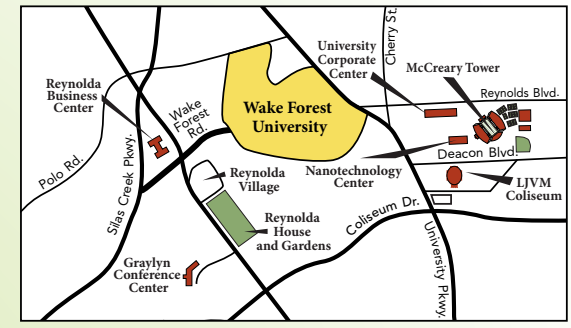

- 40 Haddock Golf Center
- 41 Martin Residence Hall
- 42 Spry Soccer Stadium
- 43 Polo Residence Hall
- 44, 45, 46 Chiller Plants
- 47 Greene Hall
- 48 Tennis Courts
- 49 Polo Road Gate
- 50 University Parkway Gatehouse
- 51 Reynolda Road Gatehouse
- 52 Miller Center
- 53 Porter B. Byrum
- 54 South Residence Hall
- 55 Dance Studio
- 56 The Barn
- 57 Farrell Hall

- 58 Dogwood Residence Hall
- 59 Magnolia Residence Hall
- 60 North Campus Dining
- 61 McCreary Field House
- 62 Sutton Sports Performance Center

To Reynolda Road, Silas Creek Pkwy. and I-40 Business/Bypass
To Graylyn, Reynolda Village, Reynolda Gardens and Reynolda House

General Parking No Parking

1. **NOTES:**
2. Commencement Parking Passes are **not** required to enter campus before 10 p.m. on Sunday.
   - Shuttle service will not be available on Sunday
   - Designated accessible parking is allocated in all parking lots across campus.
   - Graduation Catholic Mass will be held in Sutton Center, Reynolds Gymnasium (Building 21).
   - For more parking details, visit commencement.wfu.edu

To BB&T Field, Bridger Field House, McCreary Tower, Wake Forest Tennis Complex, LJVM Coliseum, David F. Couch Ballpark, Innovation Quarter and Wake Downtown