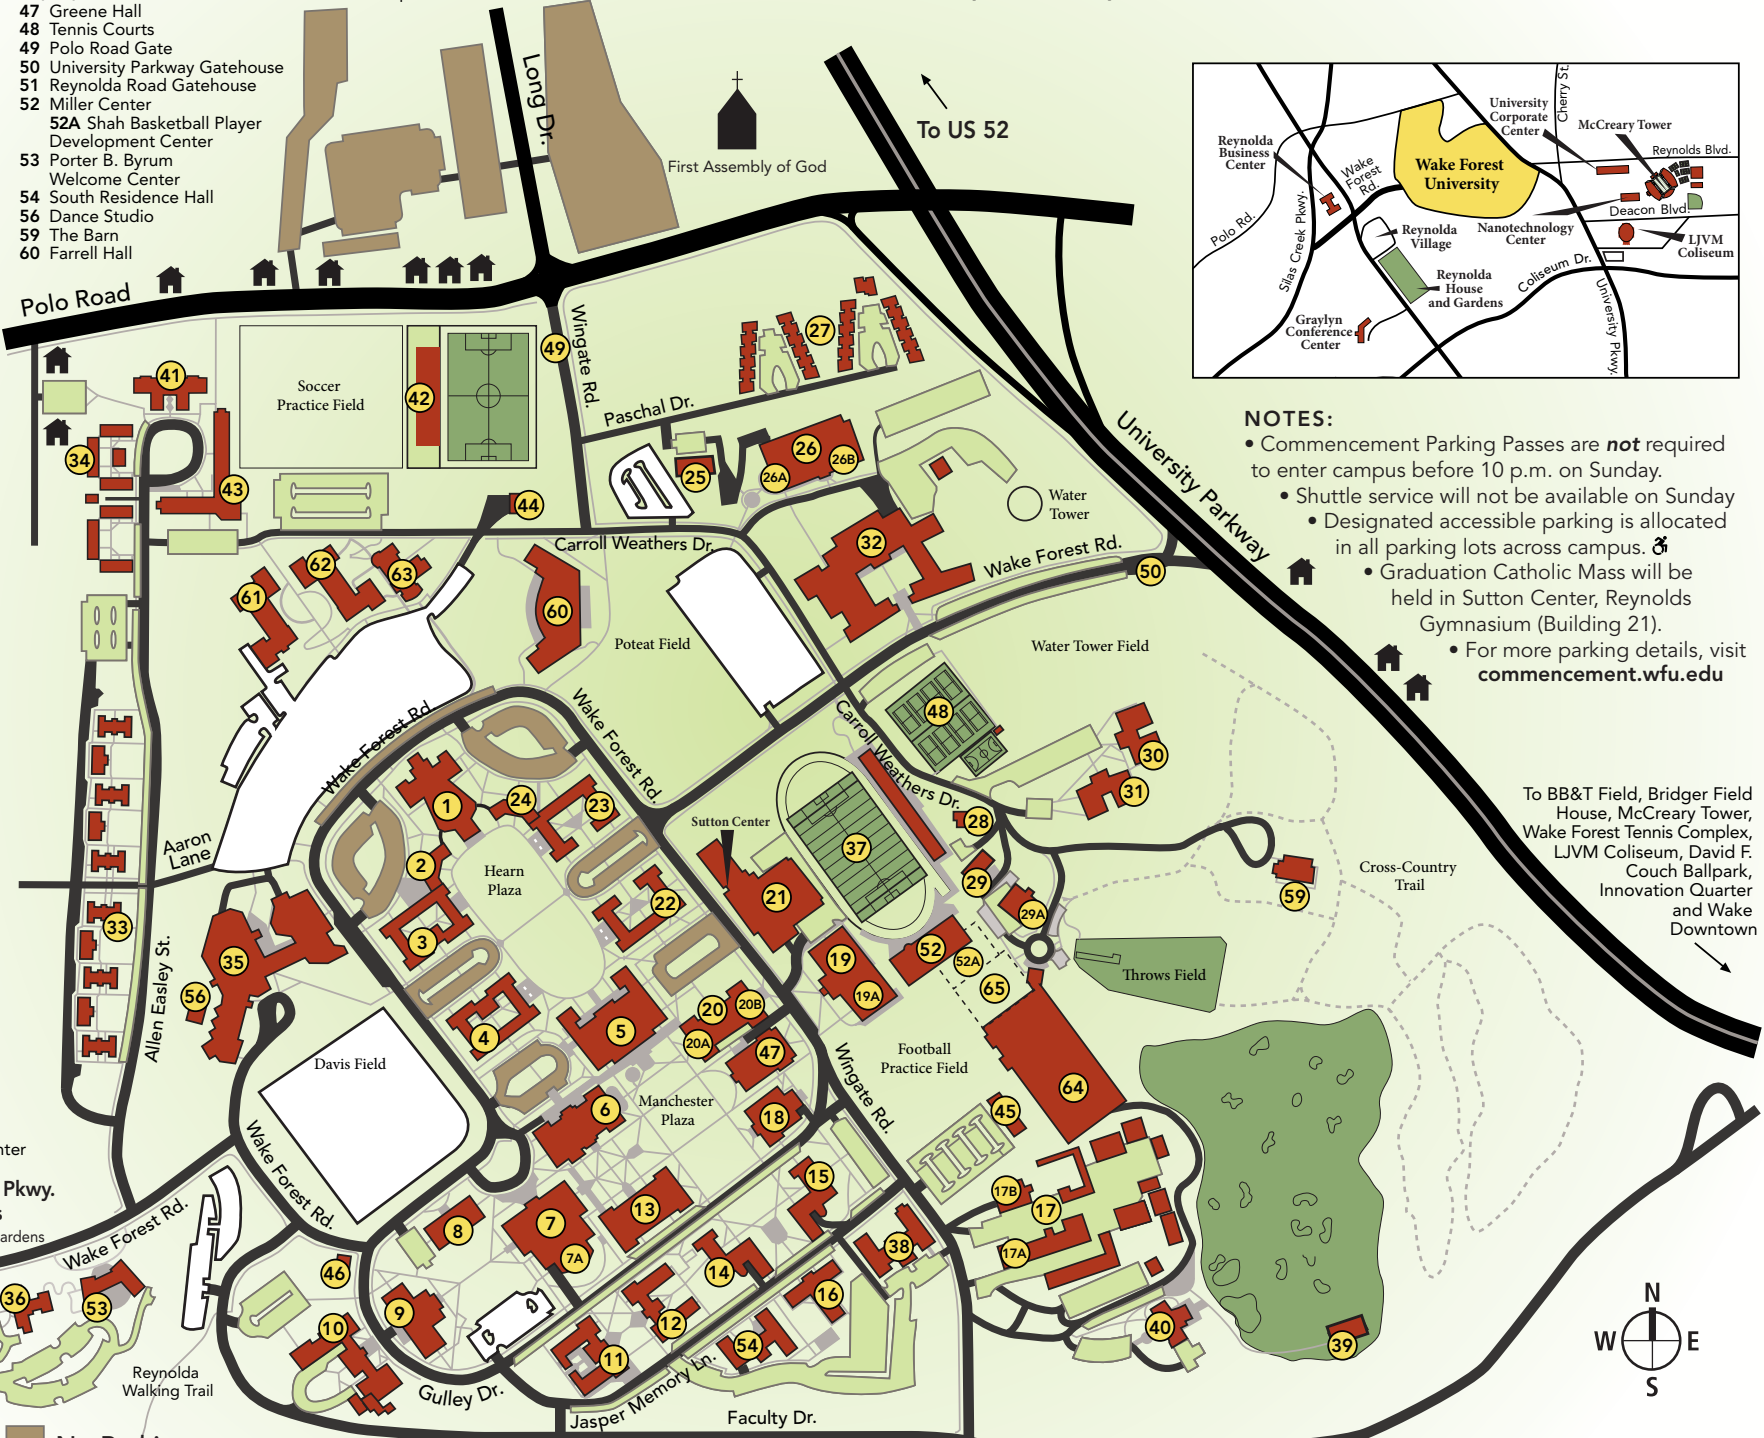

- 40 Haddock Golf Center
- 41 Martin Residence Hall
- 42 Spry Soccer Stadium
- 43 Polo Residence Hall
- 44, 45, 46 Chiller Plants
- 47 Greene Hall
- 48 Tennis Courts
- 49 Polo Road Gate
- 50 University Parkway Gatehouse
- 51 Reynolda Road Gatehouse
- 52 Miller Center
- 53 Porter B. Byrum
- 54 South Residence Hall
- 55 Dance Studio
- 56 The Barn
- 57 Farrell Hall

- 58 Dogwood Residence Hall
- 59 Magnolia Residence Hall
- 60 North Campus Dining
- 61 McCreary Field House
- 62 Sutton Sports Performance Center

To Reynolda Road, Silas Creek Pkwy. and I-40 Business/Bypass
To Graylyn, Reynolda Village, Reynolda Gardens and Reynolda House

General Parking No Parking

1. **NOTES:**
2. Commencement Parking Passes are **not** required to enter campus before 10 p.m. on Sunday.
   - Shuttle service will not be available on Sunday
   - Designated accessible parking is allocated in all parking lots across campus.
   - Graduation Catholic Mass will be held in Sutton Center, Reynolds Gymnasium (Building 21).
   - For more parking details, visit commencement.wfu.edu

To BB&T Field, Bridger Field House, McCreary Tower, Wake Forest Tennis Complex, LJVM Coliseum, David F. Couch Ballpark, Innovation Quarter and Wake Downtown