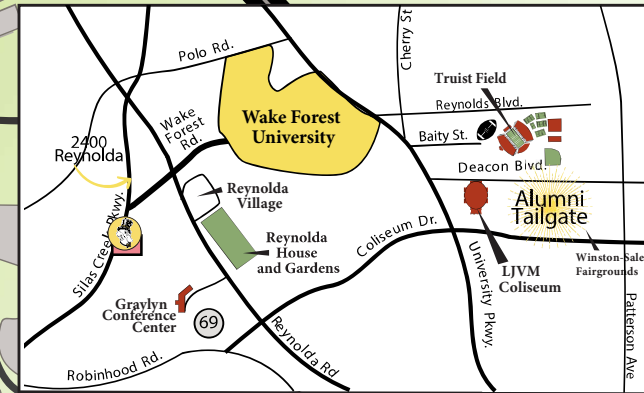

HOMECOMING & REUNION MAP

- 1 Wait Chapel/Divinity and Religious Studies Building
- 3 Bookstore
- 4 Subway
- 5 Reynolda Hall
- Benson University Center
- 50th Reunion
- 7 Z. Smith Reynolds Library
- Camino Bakery
- 19 Manchester Athletic Center
- 21 Reynolds Gymnasium
- 22 Deacon Shop
- 23 Zick's
- 26 Alumni Hall
- University Advancement
- 28 WFDD Radio Station
- 31 Lam Museum of Anthropology
- 32 Worrell Professional Center
- 35 Scales Fine Arts Center
- 37 Kentner Stadium
- 40 Haddock Golf Center
- 42 Spry Soccer Stadium
- 52 Miller Center
- 53 Porter B. Byrum Welcome Center
- 60 Farrell Hall

- Poteat Field - Reunion Party Village
- 45th, 40th, 35th, 30th, 25th, 20th, 15th and 10th Reunions
- 63 North Campus Dining
- Starbucks
- 64 McCreary Field House
- 65 Sutton Sports Performance Center
- 66 Shah Basketball Complex
- 69 Reynolda House

 Special Friday Tour Locations
(see Homecoming site for details)

 Shuttle Stop*
(Friday, 10:30 AM - 12:30 AM)

On Friday, we highly recommend parking at 2400 Reynolda Road (the Reynolda Business Center 2 mins from campus). A shuttle will run continuously from 2400 Reynolda Road to campus, 10:30a - 12:30a on Friday.

*Note: from 10:30a-12:30p, the shuttle will drop off in front of Benson. After 12:30p, all shuttles will operate from Lot N.

-  Visitor Parking
-  Reunion Party
-  Residence Hall

*Parking available in S1 and S2 after 4 p.m.