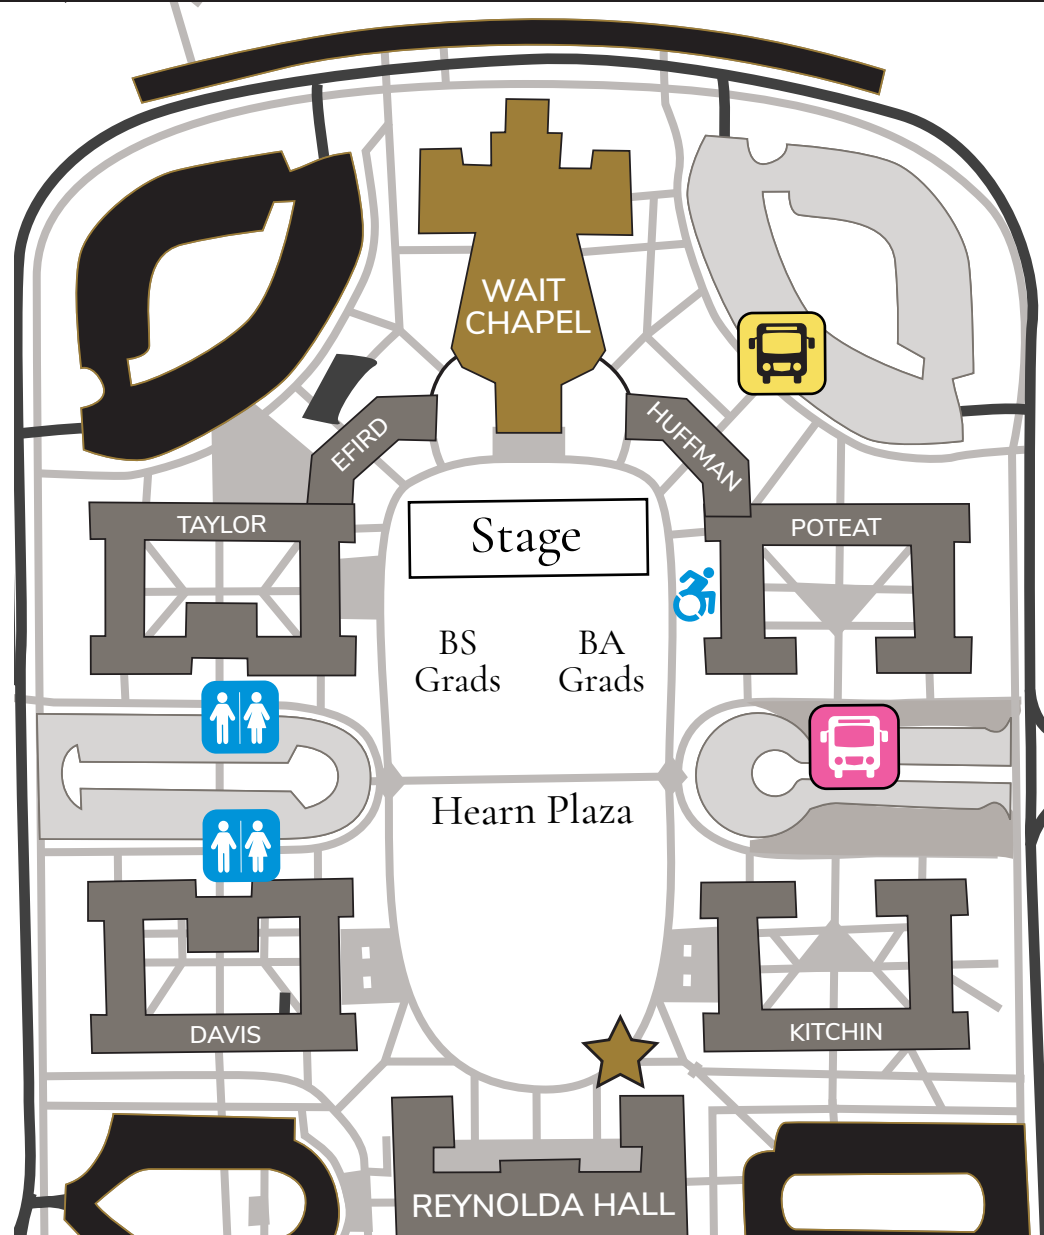

-  Reserved Parking
-  No Parking
-  Restrooms
-  Shuttle Stop
-  Special Needs Shuttle Stop
-  Accessible Seating
-  Welcome Desk/
Lost and Found

NOTES:

- The graduation ceremony will be streamed simultaneously in Wait Chapel. Assistive listening devices are available.
- Captioning will be available on screen during the ceremony.