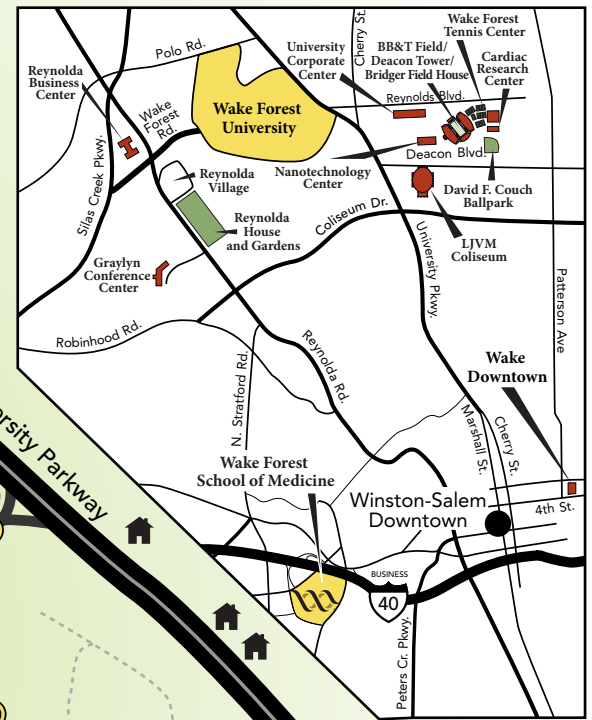

REYNOLDA CAMPUS MAP

- 1 Wait Chapel/Wingate Hall
- 2 Efrid Residence Hall
- 3 Taylor Residence Hall
Bookstore, Campus Grounds
- 4 Davis Residence Hall
Subway
- 5 Reynolda Hall
Cafeteria
Magnolia Room
- 6 Benson University Center
Pugh Auditorium, Food Court, Shorty's, Post Office
- 7 Z. Smith Reynolds Library
Starbucks
- 7A Wilson Wing
- 8 Olin Physical Laboratory
- 9 Salem Hall
- 10 Winston Hall
- 11 Luter Residence Hall
- 12 Babcock Residence Hall
- 13 Tribble Hall
- 14 Johnson Residence Hall
- 15 Bostwick Residence Hall
- 16 Collins Residence Hall
- 17 Facilities Management
17B Central Heating Plant
- 18 Carswell Hall
- 19 Manchester Athletic Center
- 19A Pruitt Football Center
- 20 Calloway Center
- 20A Manchester Hall
- 20B Kirby Hall
- 21 Reynolds Gymnasium
Sutton Center
Student Health Service
- 22 Kitchin Residence Hall
Deacon Shop
- 23 Poteat Residence Hall
Zick's
- 24 Huffman Residence Hall
- 25 ROTC Building
- 26 Alumni Hall
26A University Advancement
26B University Police
Transportation & Parking
- 27 Residential Community
- 28 WFDD Radio Station
- 29 Museum of Anthropology
29A Anthropology Lab
- 30 Piccolo Residence Hall
- 31 Palmer Residence Hall
- 32 Worrell Professional Center
School of Law
Health and Exercise Science
Elder Law Clinic
- 33 North Campus Apartments
- 34 Student Apartments
- 35 Scales Fine Arts Center
Mainstage Theatre
Hanes Art Gallery
Brendle Recital Hall
- 36 Starling Hall
- 37 Kentner Stadium
- 38 Angelou Residence Hall
Residence Life & Housing
Deacon One Office
- 39 Dianne Dailey Golf Learning Center

Visitor Parking

Area Map

To BB&T Field, Bridger Field House, McCreary Tower, Wake Forest Tennis Complex, LJVM Coliseum, David F. Couch Ballpark, Innovation Quarter and Wake Downtown

DIRECTIONS

Note: Visitors to the Reynolda Campus will find it more convenient to take I-40 Business rather than I-40 Bypass.